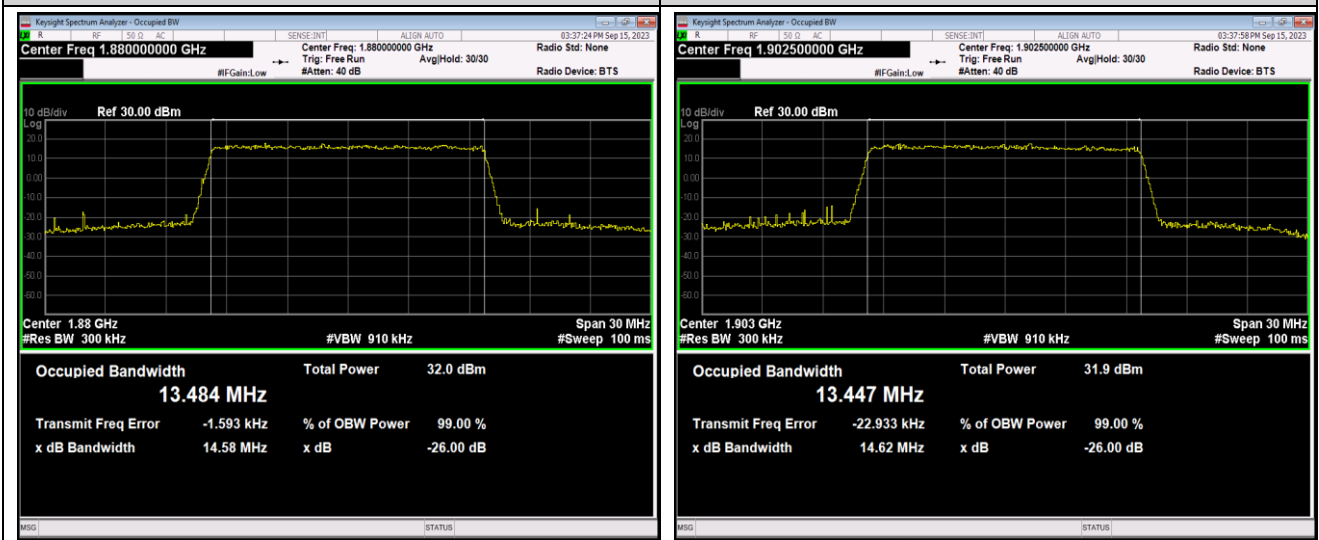

Band2-15MHz-16QAM-18900-75RB#0

Band2-15MHz-16QAM-19125-75RB#0

Band2-15MHz-64QAM-18675-75RB#0

Band2-15MHz-64QAM-18900-75RB#0