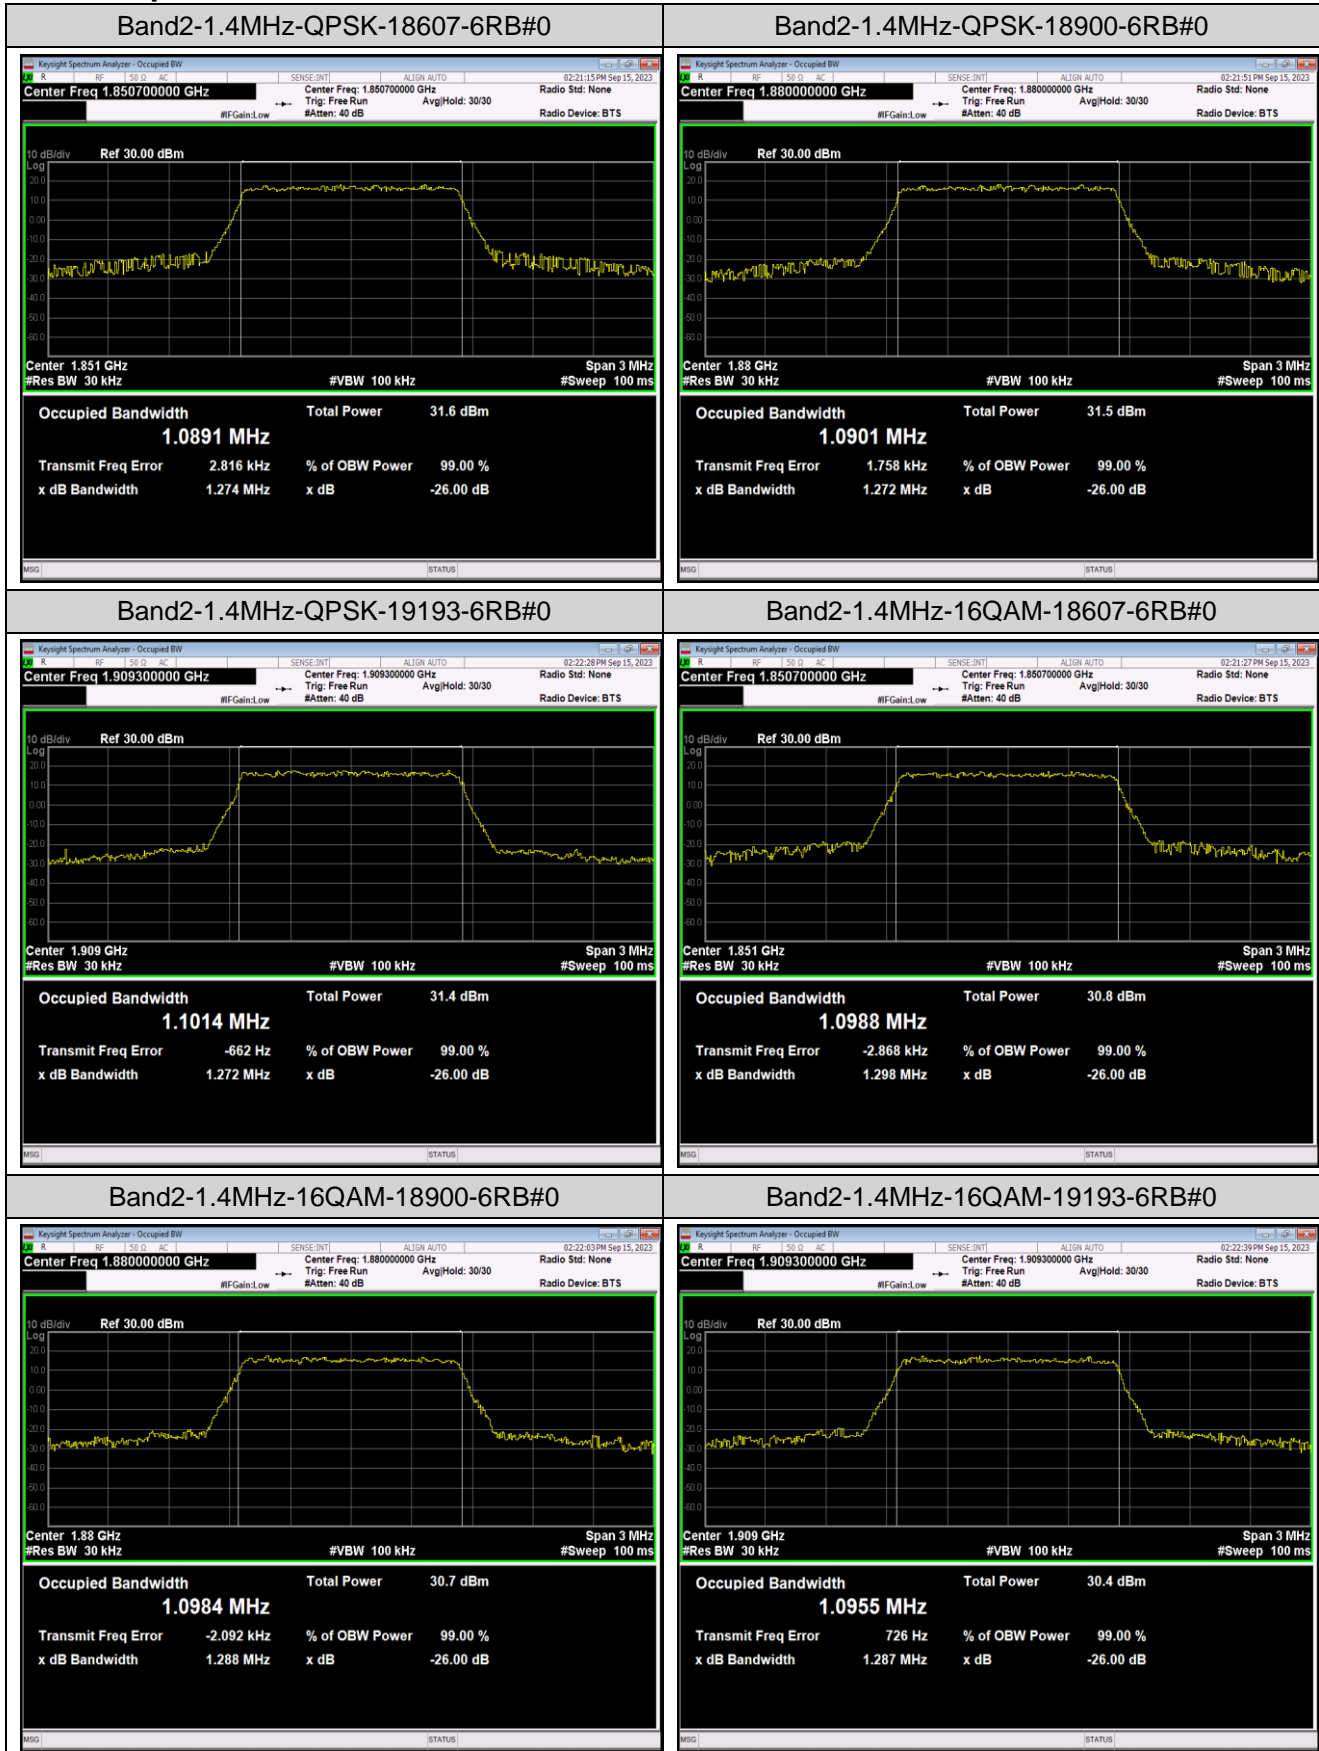

Test Graphs