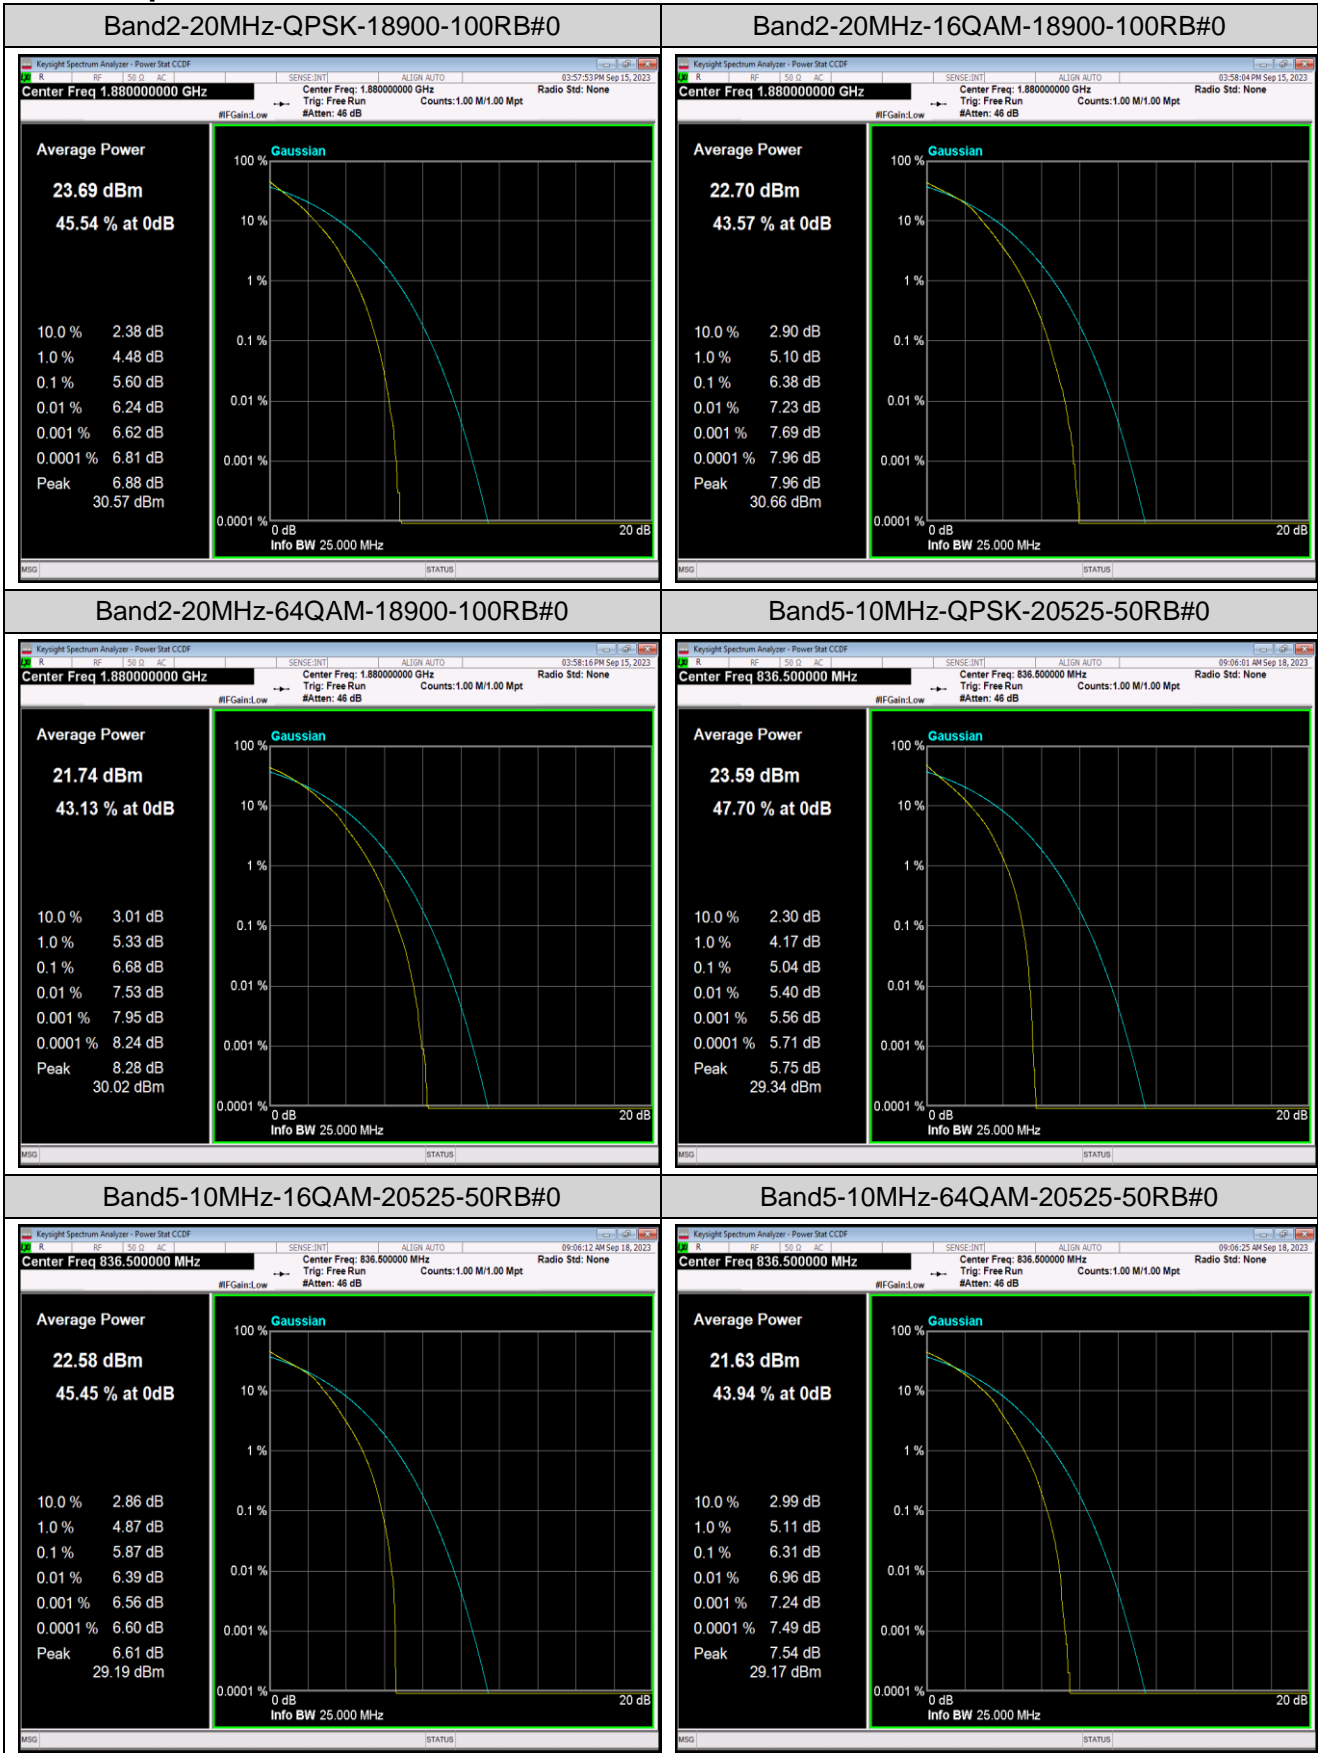

Test Graphs