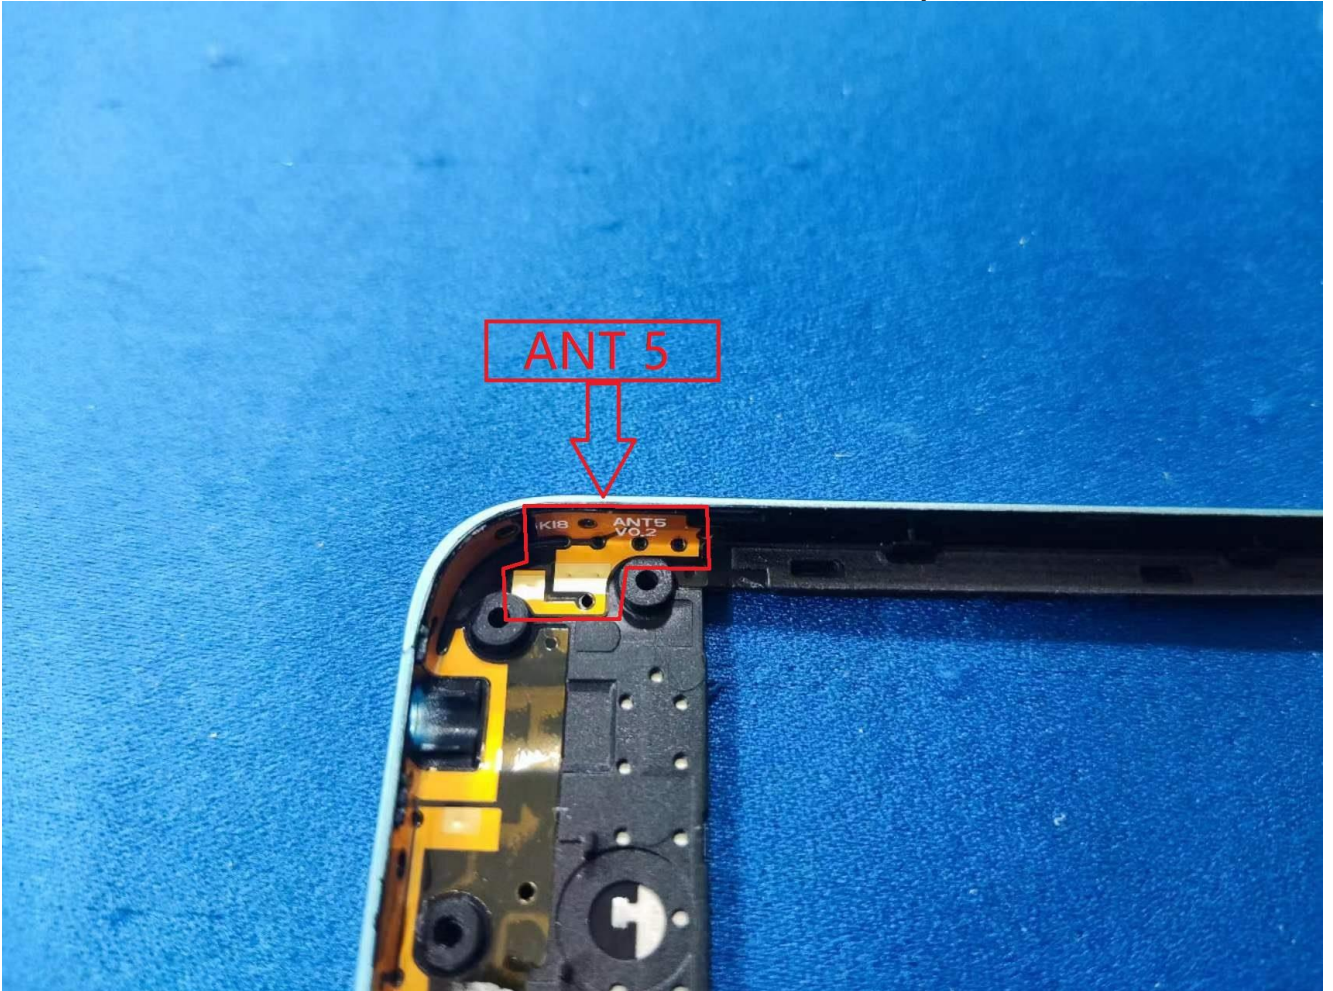

### EUT Photos (Model: KI8)

EUT Antenna Locations

**Note:**

- ANT 1 2.4GWi-Fi&5GWi-Fi&BT&GPS TX ANT
- ANT 2 5G NR n77/n78 TX ANT
- ANT 3 2.4GWi-Fi&BT&GPS TX ANT,5G NR n77/n78 ANT (RX Only)
- ANT 4 GSM&WCDMA&LTE&NR ANT (RX Only)
- ANT 5 5G NR n7/n41 ANT (RX Only)
- ANT 6 5G NR n7/n41/n77/n78 ANT (RX Only)
- ANT 7 GSM&WCDMA&LTE& 5G NR n5/n7/n12/n41/n66 TX ANT
- ANT 8 5G NR n77/n78 ANT (RX Only)

### SAR Test Setup Photos

#### Head

Right Cheek

Right Tilted

Left Cheek

Left Tilted

#### Body

Front side (10mm)

Back side(10mm)

Left side (10mm)

Right side(10mm)

Top side (10mm)