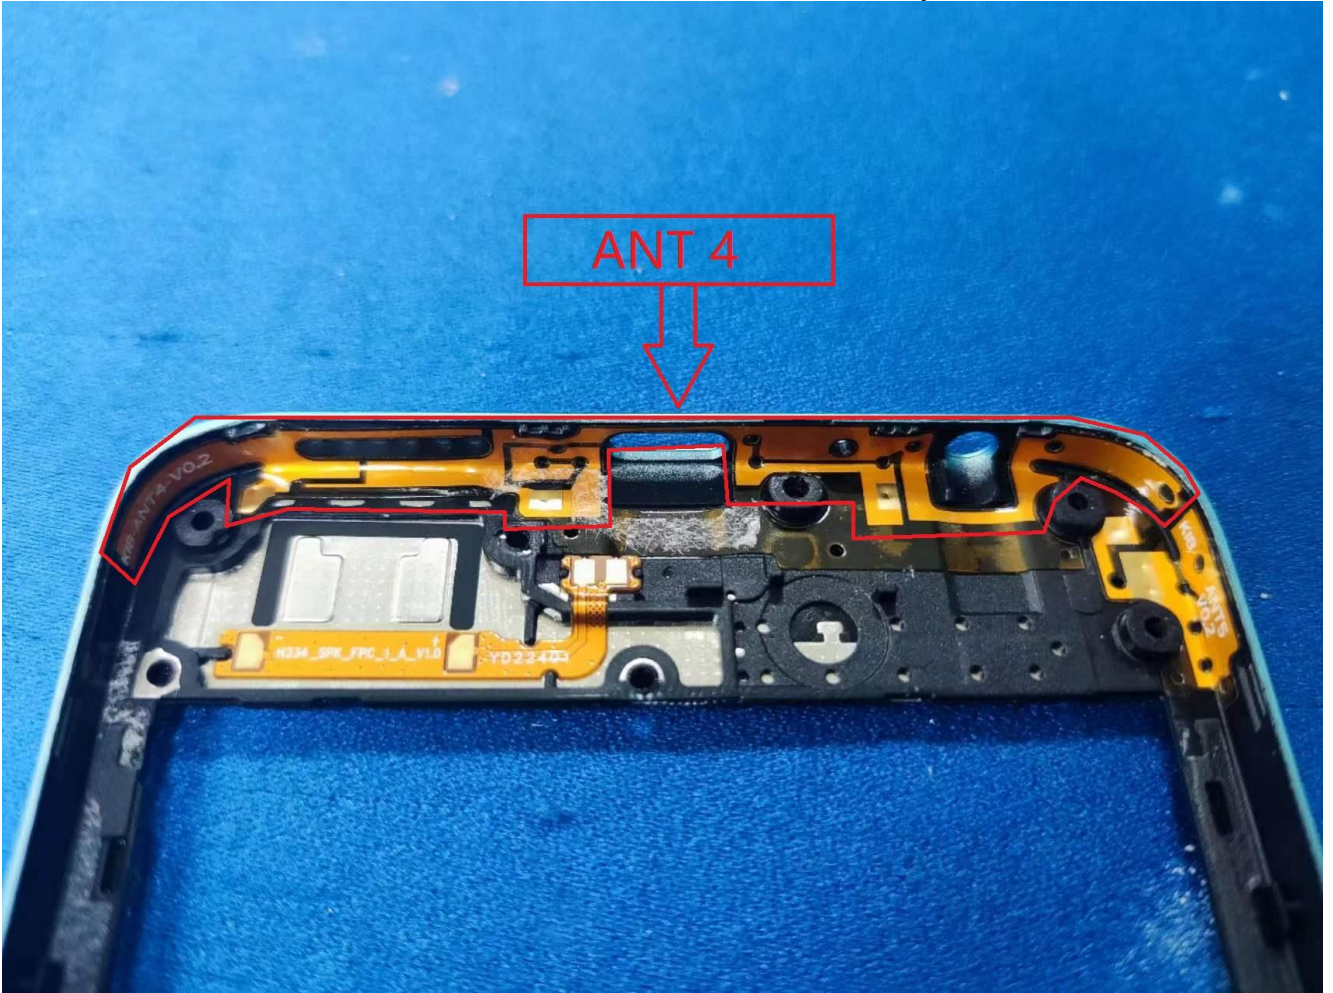

### EUT Photos (Model: KI8)

EUT Antenna Locations

**Note:**

- ANT 1 2.4GWi-Fi&5GWi-Fi&BT&GPS TX ANT
- ANT 2 5G NR n77/n78 TX ANT
- ANT 3 2.4GWi-Fi&BT&GPS TX ANT,5G NR n77/n78 ANT (RX Only)
- ANT 4 GSM&WCDMA&LTE&NR ANT (RX Only)
- ANT 5 5G NR n7/n41 ANT (RX Only)
- ANT 6 5G NR n7/n41/n77/n78 ANT (RX Only)
- ANT 7 GSM&WCDMA&LTE& 5G NR n5/n7/n12/n41/n66 TX ANT
- ANT 8 5G NR n77/n78 ANT (RX Only)

### SAR Test Setup Photos

#### Head

Right Cheek

Right Tilted

Left Cheek

Left Tilted

#### Body

Front side (10mm)

Back side(10mm)

Left side (10mm)

Right side(10mm)

Top side (10mm)