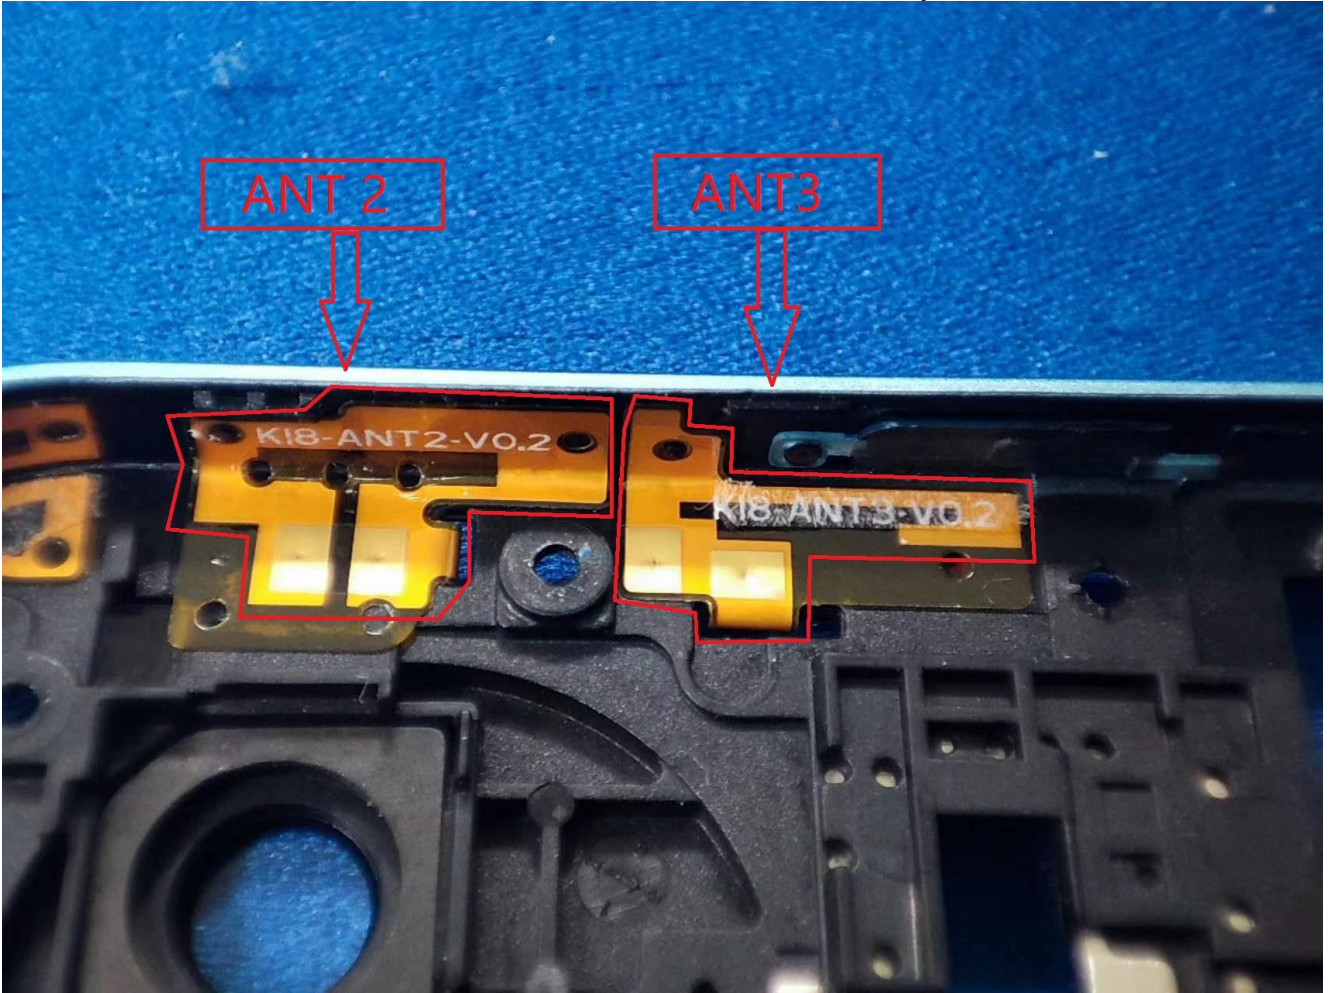

### EUT Photos (Model: KI8)

EUT Antenna Locations

**Note:**

- ANT 1 2.4GWi-Fi&5GWi-Fi&BT&GPS TX ANT
- ANT 2 5G NR n77/n78 TX ANT
- ANT 3 2.4GWi-Fi&BT&GPS TX ANT,5G NR n77/n78 ANT (RX Only)
- ANT 4 GSM&WCDMA&LTE&NR ANT (RX Only)
- ANT 5 5G NR n7/n41 ANT (RX Only)
- ANT 6 5G NR n7/n41/n77/n78 ANT (RX Only)
- ANT 7 GSM&WCDMA&LTE& 5G NR n5/n7/n12/n41/n66 TX ANT
- ANT 8 5G NR n77/n78 ANT (RX Only)

### SAR Test Setup Photos

#### Head

Right Cheek

Right Tilted

Left Cheek

Left Tilted

#### Body

Front side (10mm)

Back side(10mm)

Left side (10mm)

Right side(10mm)

Top side (10mm)