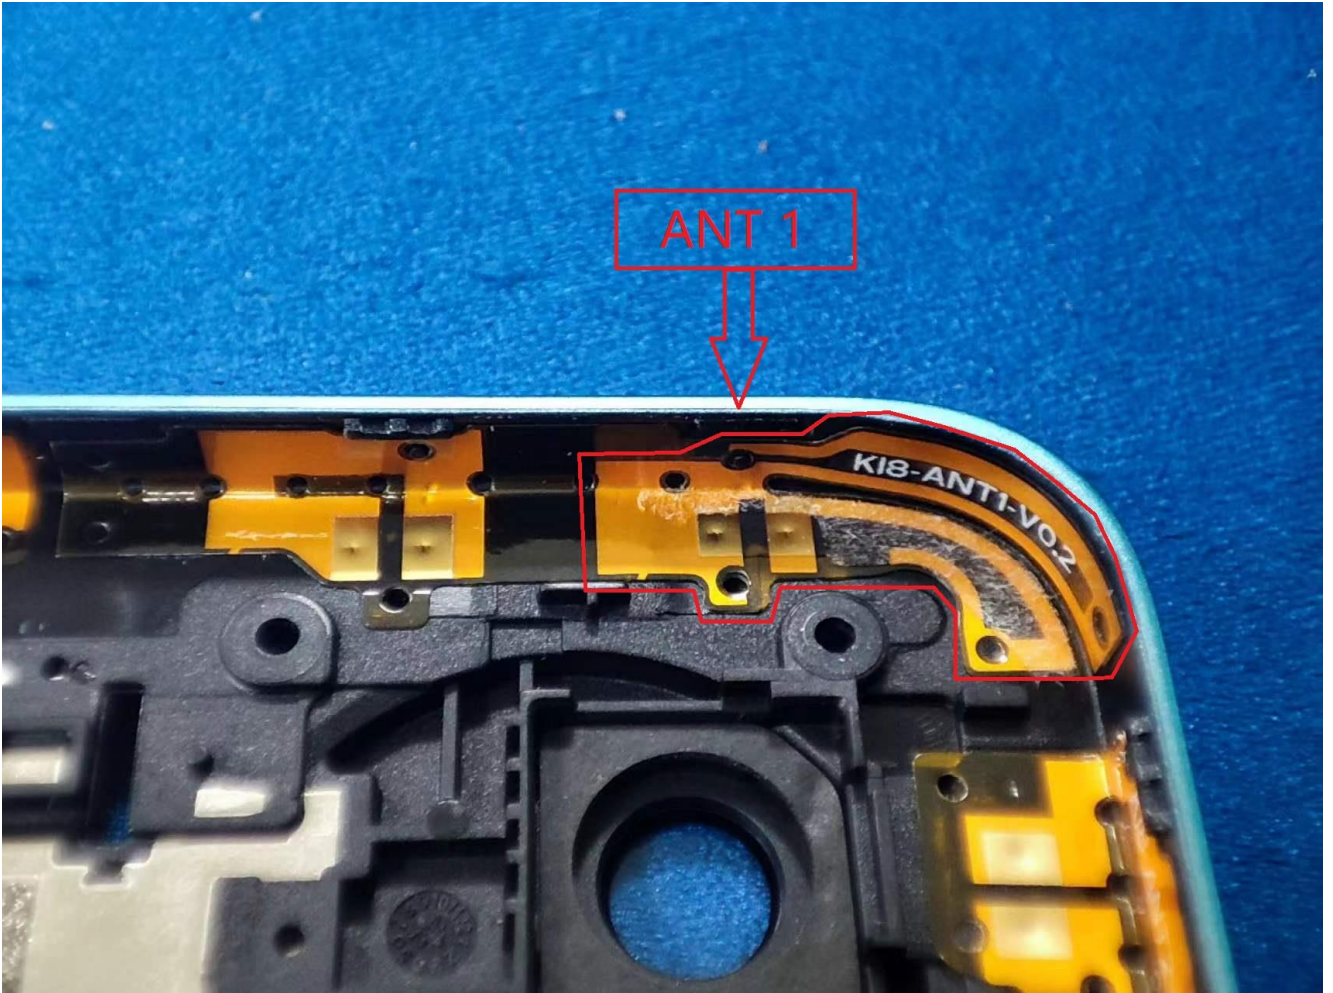

### EUT Photos (Model: KI8)

EUT Antenna Locations

**Note:**

- ANT 1 2.4GWi-Fi&5GWi-Fi&BT&GPS TX ANT
- ANT 2 5G NR n77/n78 TX ANT
- ANT 3 2.4GWi-Fi&BT&GPS TX ANT,5G NR n77/n78 ANT (RX Only)
- ANT 4 GSM&WCDMA&LTE&NR ANT (RX Only)
- ANT 5 5G NR n7/n41 ANT (RX Only)
- ANT 6 5G NR n7/n41/n77/n78 ANT (RX Only)
- ANT 7 GSM&WCDMA&LTE& 5G NR n5/n7/n12/n41/n66 TX ANT
- ANT 8 5G NR n77/n78 ANT (RX Only)

### SAR Test Setup Photos

#### Head

Right Cheek

Right Tilted

Left Cheek

Left Tilted

#### Body

Front side (10mm)

Back side(10mm)

Left side (10mm)

Right side(10mm)

Top side (10mm)