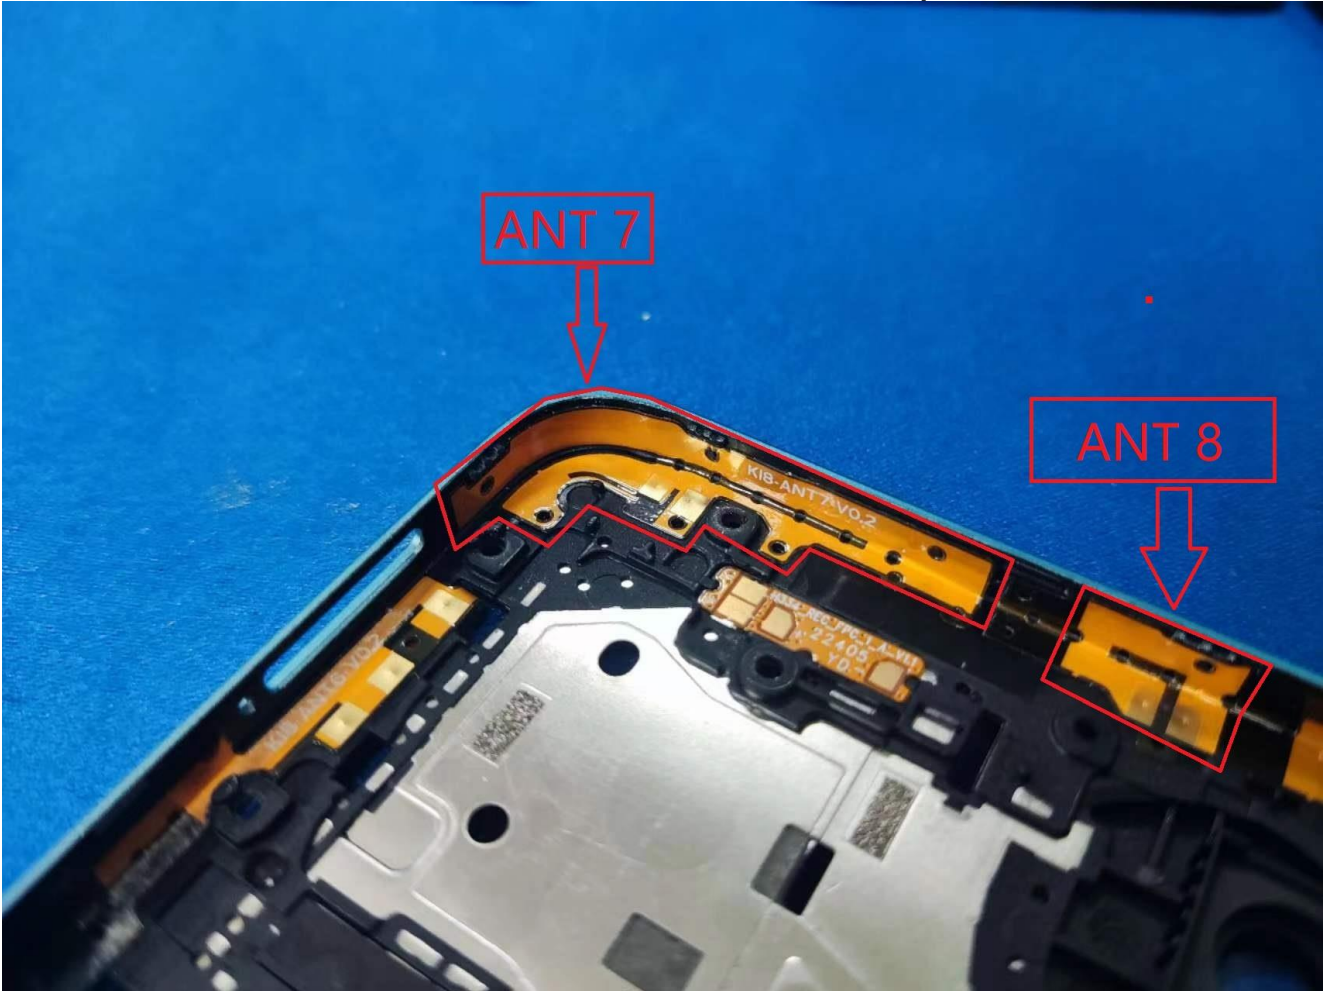

### EUT Photos (Model: KI8)

EUT Antenna Locations

**Note:**

- ANT 1 2.4GWi-Fi&5GWi-Fi&BT&GPS TX ANT
- ANT 2 5G NR n77/n78 TX ANT
- ANT 3 2.4GWi-Fi&BT&GPS TX ANT,5G NR n77/n78 ANT (RX Only)
- ANT 4 GSM&WCDMA&LTE&NR ANT (RX Only)
- ANT 5 5G NR n7/n41 ANT (RX Only)
- ANT 6 5G NR n7/n41/n77/n78 ANT (RX Only)
- ANT 7 GSM&WCDMA&LTE& 5G NR n5/n7/n12/n41/n66 TX ANT
- ANT 8 5G NR n77/n78 ANT (RX Only)

### SAR Test Setup Photos

#### Head

Right Cheek

Right Tilted

Left Cheek

Left Tilted

#### Body

Front side (10mm)

Back side(10mm)

Left side (10mm)

Right side(10mm)

Top side (10mm)