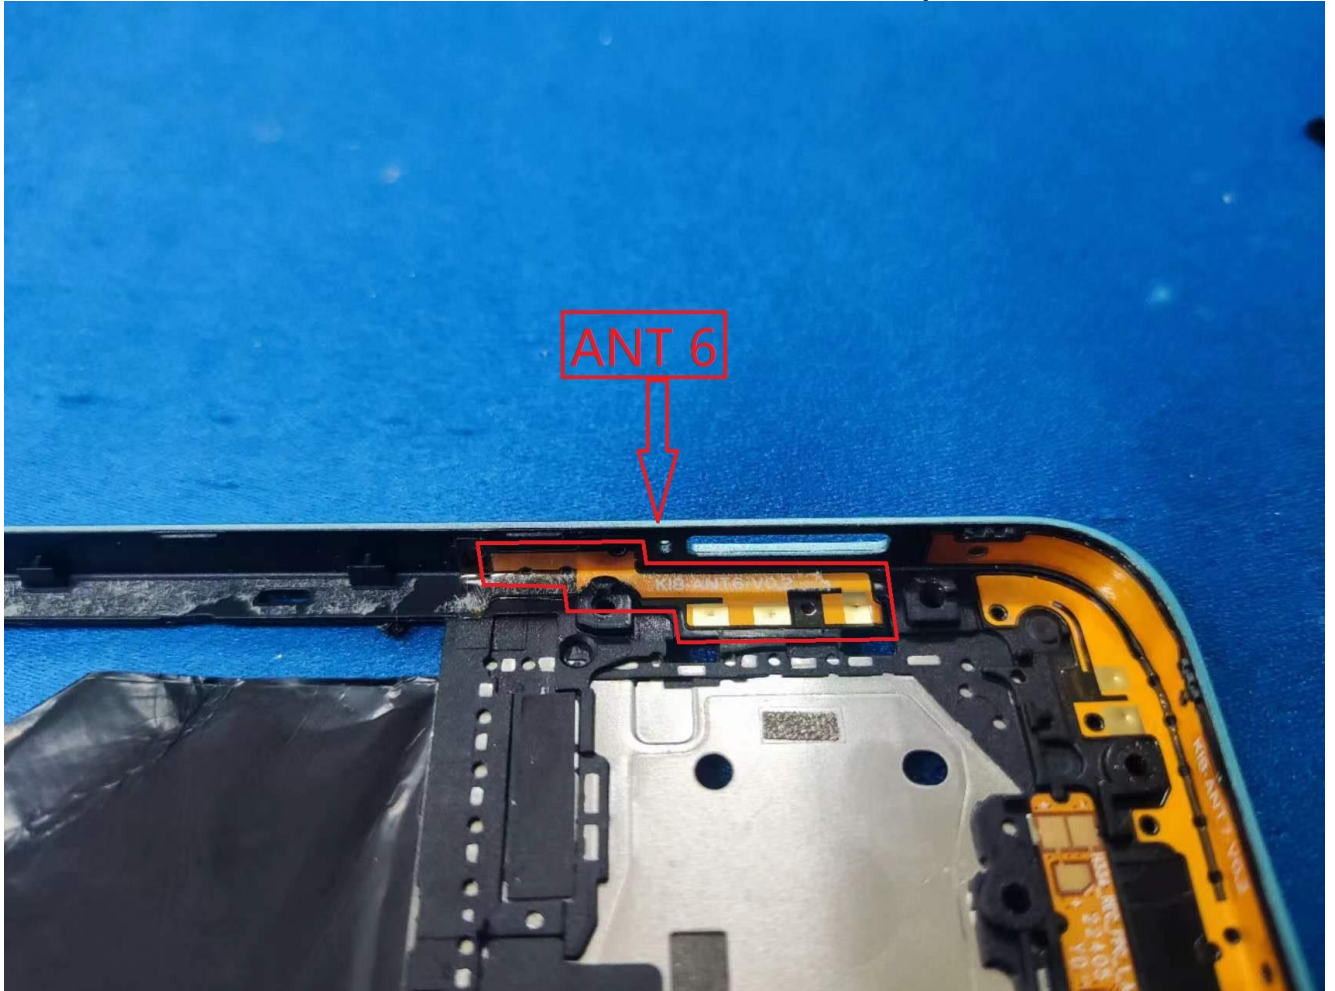

### EUT Photos (Model: KI8)

EUT Antenna Locations

**Note:**

- ANT 1 2.4GWi-Fi&5GWi-Fi&BT&GPS TX ANT
- ANT 2 5G NR n77/n78 TX ANT
- ANT 3 2.4GWi-Fi&BT&GPS TX ANT,5G NR n77/n78 ANT (RX Only)
- ANT 4 GSM&WCDMA&LTE&NR ANT (RX Only)
- ANT 5 5G NR n7/n41 ANT (RX Only)
- ANT 6 5G NR n7/n41/n77/n78 ANT (RX Only)
- ANT 7 GSM&WCDMA&LTE& 5G NR n5/n7/n12/n41/n66 TX ANT
- ANT 8 5G NR n77/n78 ANT (RX Only)

### SAR Test Setup Photos

#### Head

Right Cheek

Right Tilted

Left Cheek

Left Tilted

#### Body

Front side (10mm)

Back side(10mm)

Left side (10mm)

Right side(10mm)

Top side (10mm)