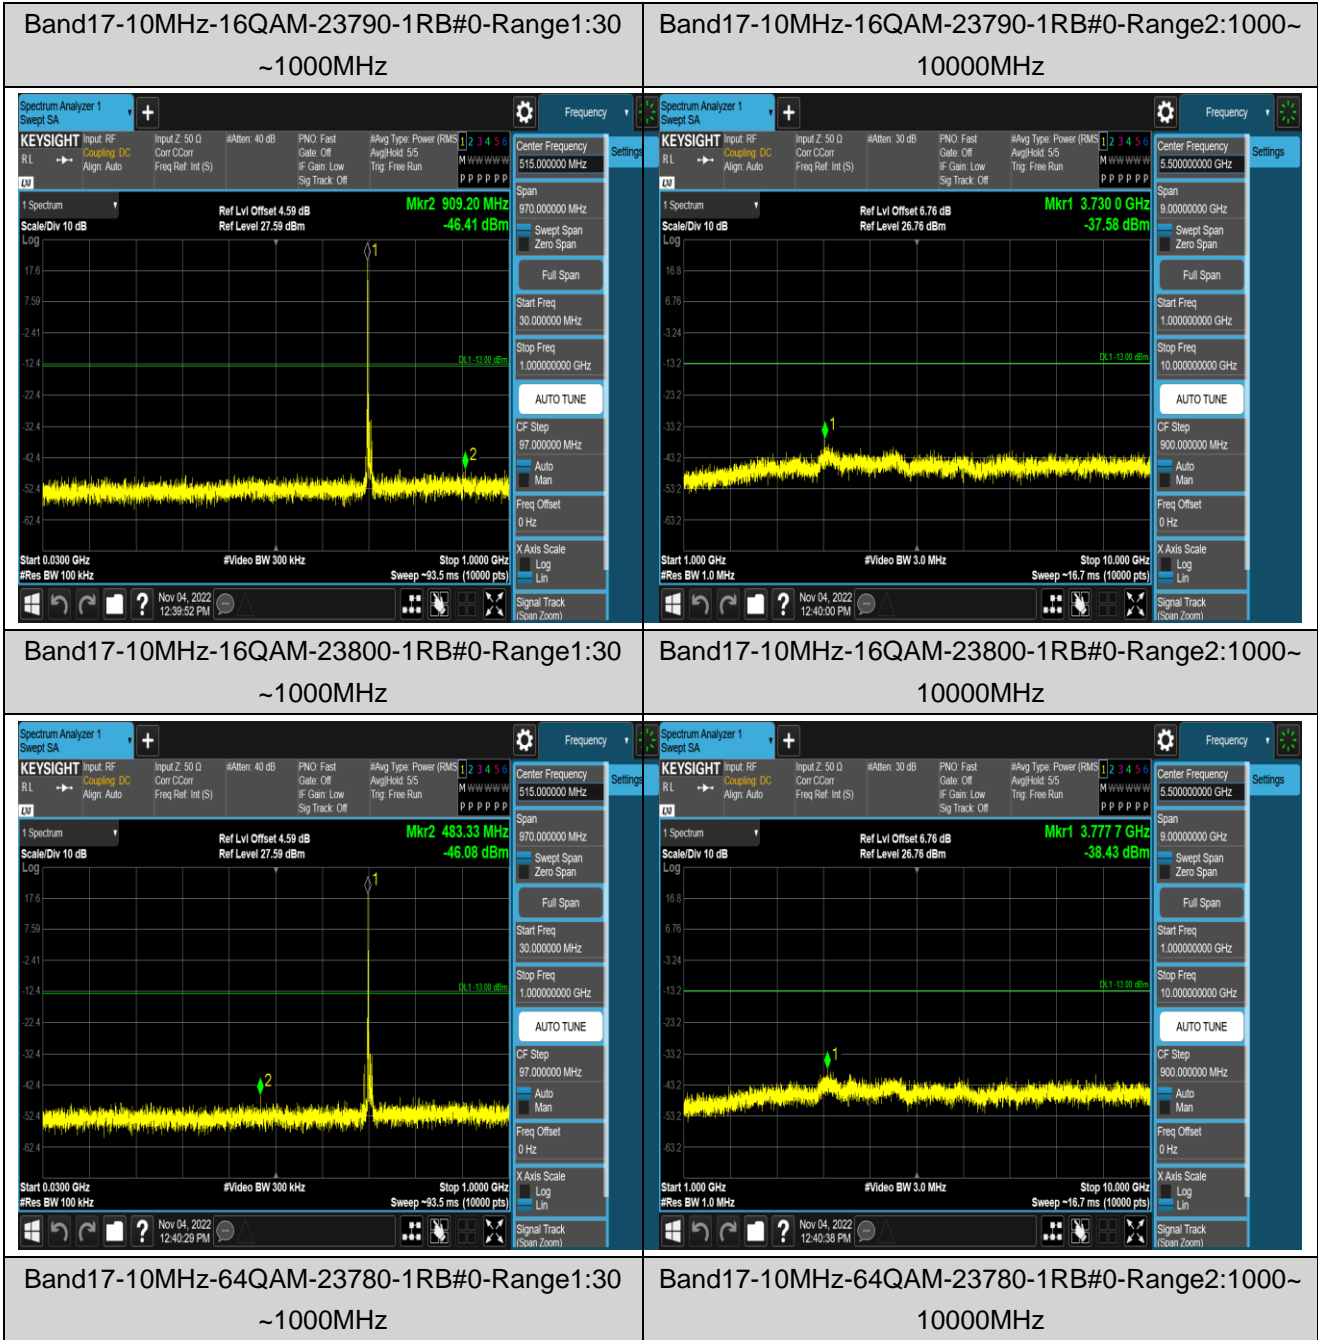

Band17-5MHz-QPSK-23790-1RB#0-Range1:30~1000MHz

Band17-5MHz-QPSK-23790-1RB#0-Range2:1000~10000MHz

Band17-5MHz-QPSK-23825-1RB#0-Range1:30~1000MHz

Band17-5MHz-QPSK-23825-1RB#0-Range2:1000~10000MHz

Band17-5MHz-64QAM-23755-1RB#0-Range1:30~1000MHz

Band17-5MHz-64QAM-23755-1RB#0-Range2:1000~10000MHz

Band17-5MHz-64QAM-23790-1RB#0-Range1:30~1000MHz

Band17-5MHz-64QAM-23790-1RB#0-Range2:1000~10000MHz

Band17-10MHz-QPSK-23800-1RB#0-Range1:30~1000MHz

Band17-10MHz-QPSK-23800-1RB#0-Range2:1000~10000MHz

Band17-10MHz-16QAM-23780-1RB#0-Range1:30~1000MHz

Band17-10MHz-16QAM-23780-1RB#0-Range2:1000~10000MHz

Band17-10MHz-64QAM-23790-1RB#0-Range1:30
~1000MHz

Band17-10MHz-64QAM-23790-1RB#0-Range2:1000~
10000MHz