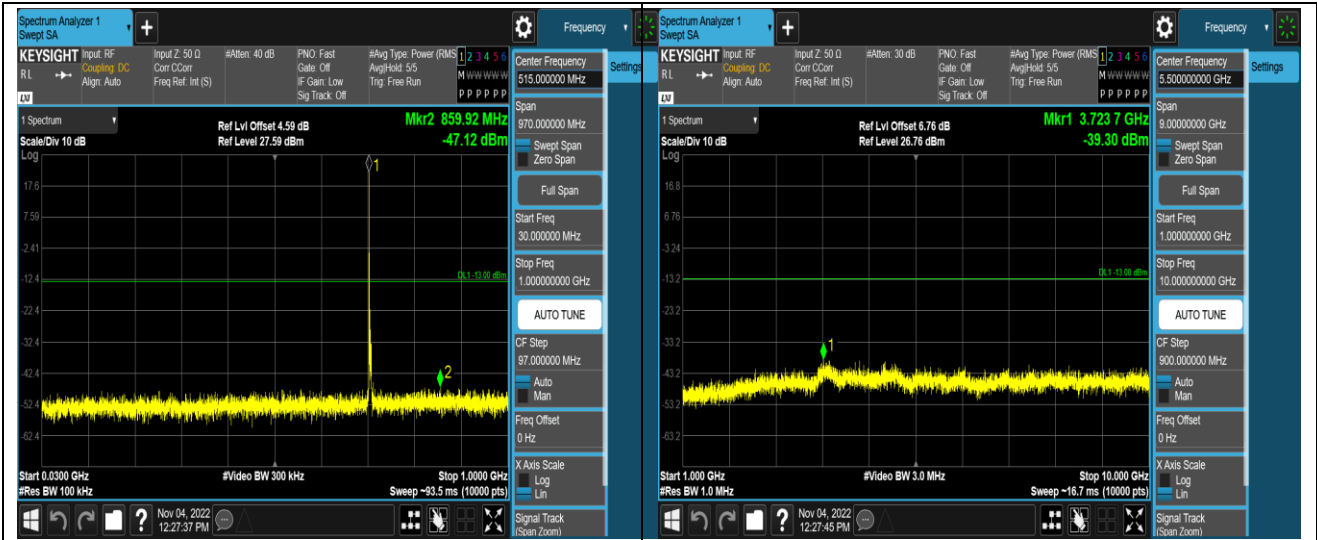

Band17-5MHz-QPSK-23790-1RB#0-Range1:30~1000MHz

Band17-5MHz-QPSK-23790-1RB#0-Range2:1000~10000MHz

Band17-5MHz-QPSK-23825-1RB#0-Range1:30~1000MHz

Band17-5MHz-QPSK-23825-1RB#0-Range2:1000~10000MHz

Band17-5MHz-64QAM-23755-1RB#0-Range1:30~1000MHz

Band17-5MHz-64QAM-23755-1RB#0-Range2:1000~10000MHz

Band17-5MHz-64QAM-23790-1RB#0-Range1:30~1000MHz

Band17-5MHz-64QAM-23790-1RB#0-Range2:1000~10000MHz

Band17-10MHz-QPSK-23800-1RB#0-Range1:30~1000MHz

Band17-10MHz-QPSK-23800-1RB#0-Range2:1000~10000MHz