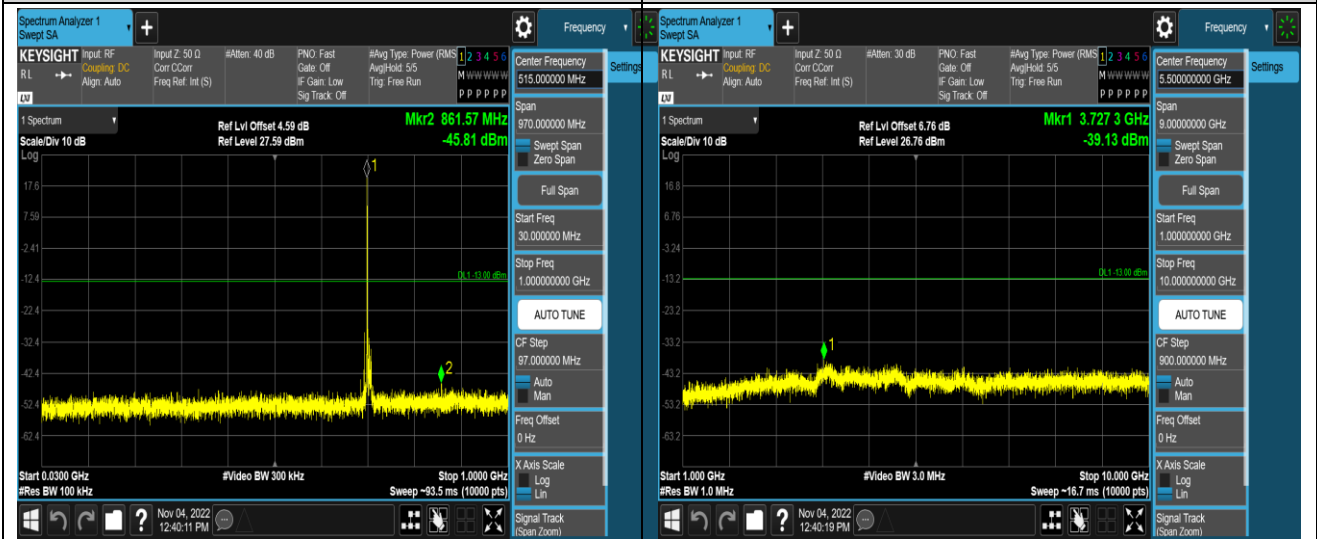

Band17-5MHz-64QAM-23755-1RB#0-Range2:1000~10000MHz

Band17-5MHz-64QAM-23790-1RB#0-Range1:30~1000MHz

Band17-5MHz-64QAM-23790-1RB#0-Range2:1000~10000MHz

Band17-10MHz-QPSK-23800-1RB#0-Range1:30~1000MHz

Band17-10MHz-QPSK-23800-1RB#0-Range2:1000~10000MHz