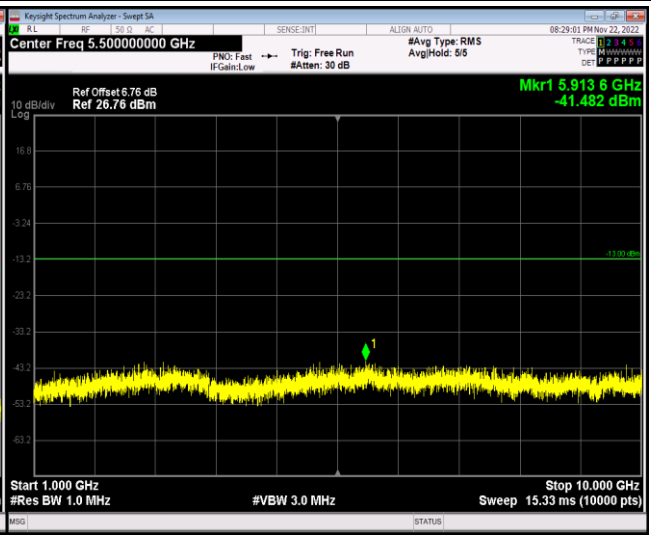

Band17-5MHz-64QAM-23790-1RB#0-Range2:1000~10000MHz