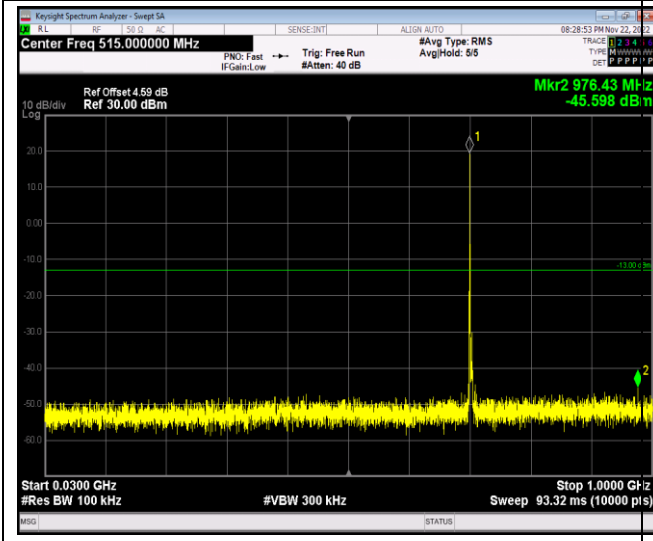

Band17-5MHz-64QAM-23790-1RB#0-Range1:30~1000MHz