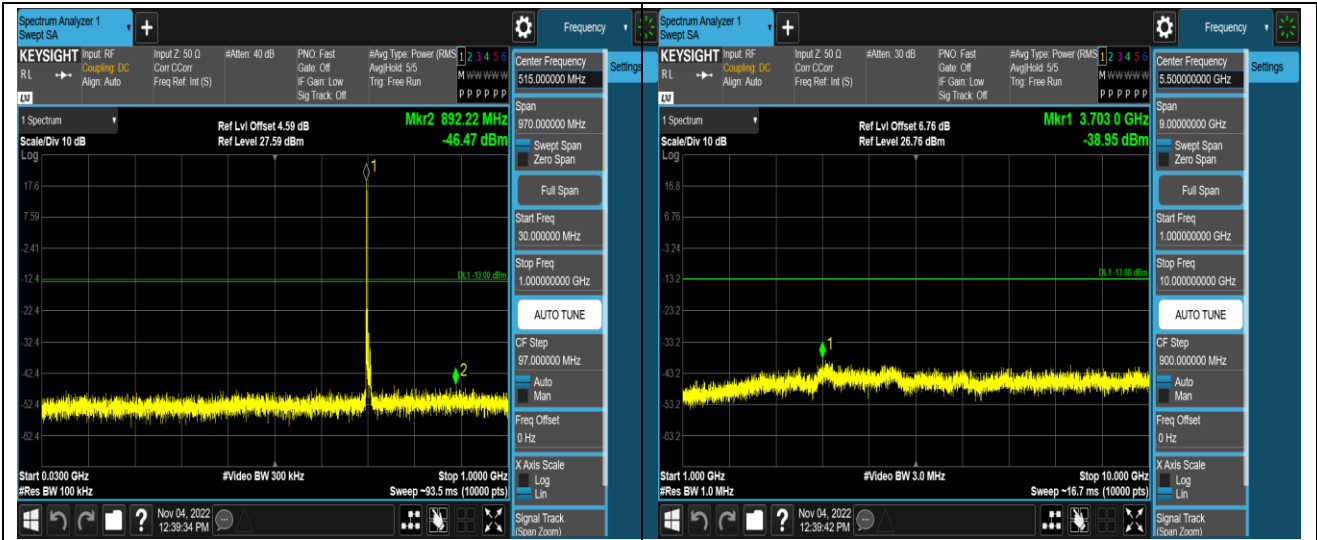

Band17-5MHz-64QAM-23755-1RB#0-Range2:1000~10000MHz

Band17-5MHz-64QAM-23790-1RB#0-Range1:30~1000MHz

Band17-5MHz-64QAM-23790-1RB#0-Range2:1000~10000MHz

Band17-10MHz-QPSK-23800-1RB#0-Range1:30~1000MHz

Band17-10MHz-QPSK-23800-1RB#0-Range2:1000~10000MHz