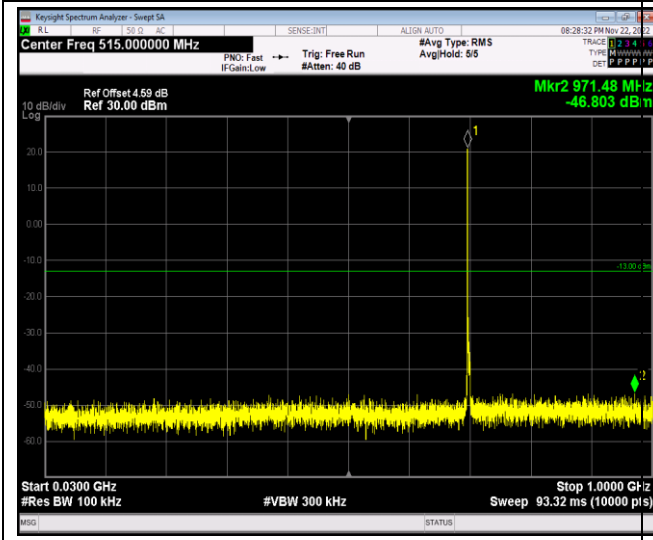

Band17-5MHz-64QAM-23755-1RB#0-Range1:30~1000MHz

Band17-5MHz-64QAM-23790-1RB#0-Range1:30~1000MHz