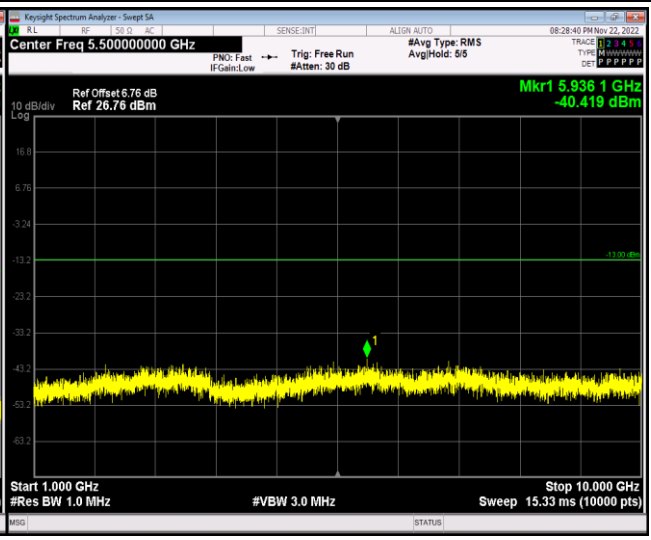

Band17-5MHz-QPSK-23790-1RB#0-Range1:30~1000MHz

Band17-5MHz-QPSK-23790-1RB#0-Range2:1000~10000MHz

Band17-5MHz-QPSK-23825-1RB#0-Range1:30~1000MHz

Band17-5MHz-QPSK-23825-1RB#0-Range2:1000~10000MHz

Band17-5MHz-64QAM-23755-1RB#0-Range1:30~1000MHz

Band17-5MHz-64QAM-23755-1RB#0-Range2:1000~10000MHz

Band17-5MHz-64QAM-23790-1RB#0-Range1:30~1000MHz

Band17-5MHz-64QAM-23790-1RB#0-Range2:1000~10000MHz

Band17-10MHz-QPSK-23800-1RB#0-Range1:30~1000MHz

Band17-10MHz-QPSK-23800-1RB#0-Range2:1000~10000MHz