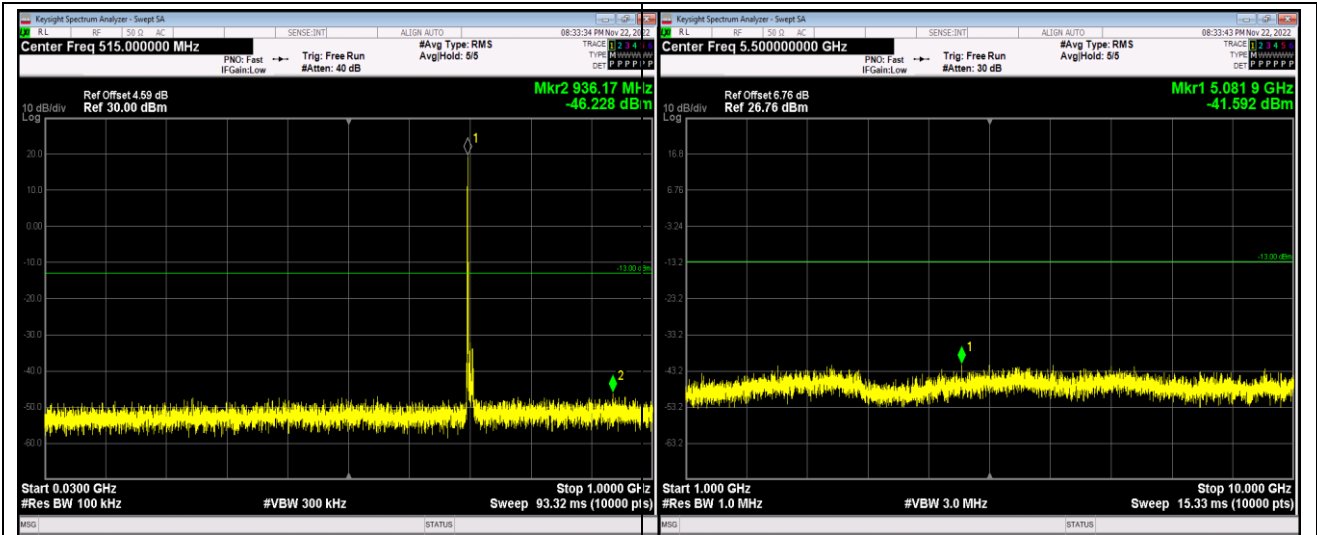

Band17-10MHz-64QAM-23790-1RB#0-Range2:1000~
10000MHz

Band17-10MHz-64QAM-23790-1RB#0-Range1:30
~1000MHz