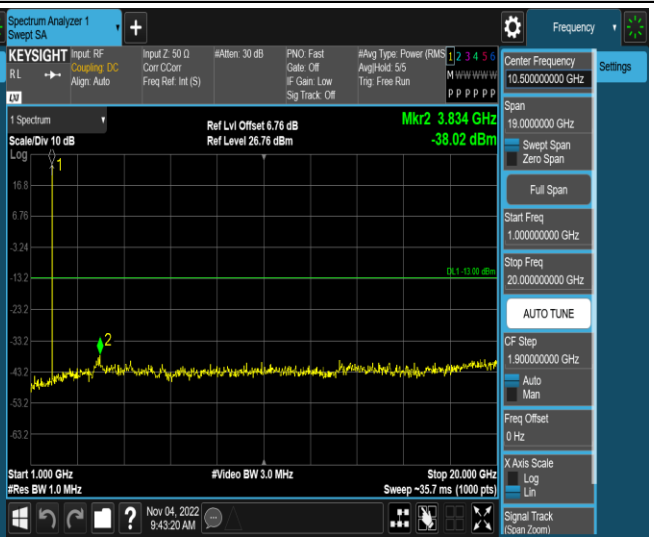

Band2-1.4MHz-16QAM-18900-1RB#0-Range2:1000~20000MHz