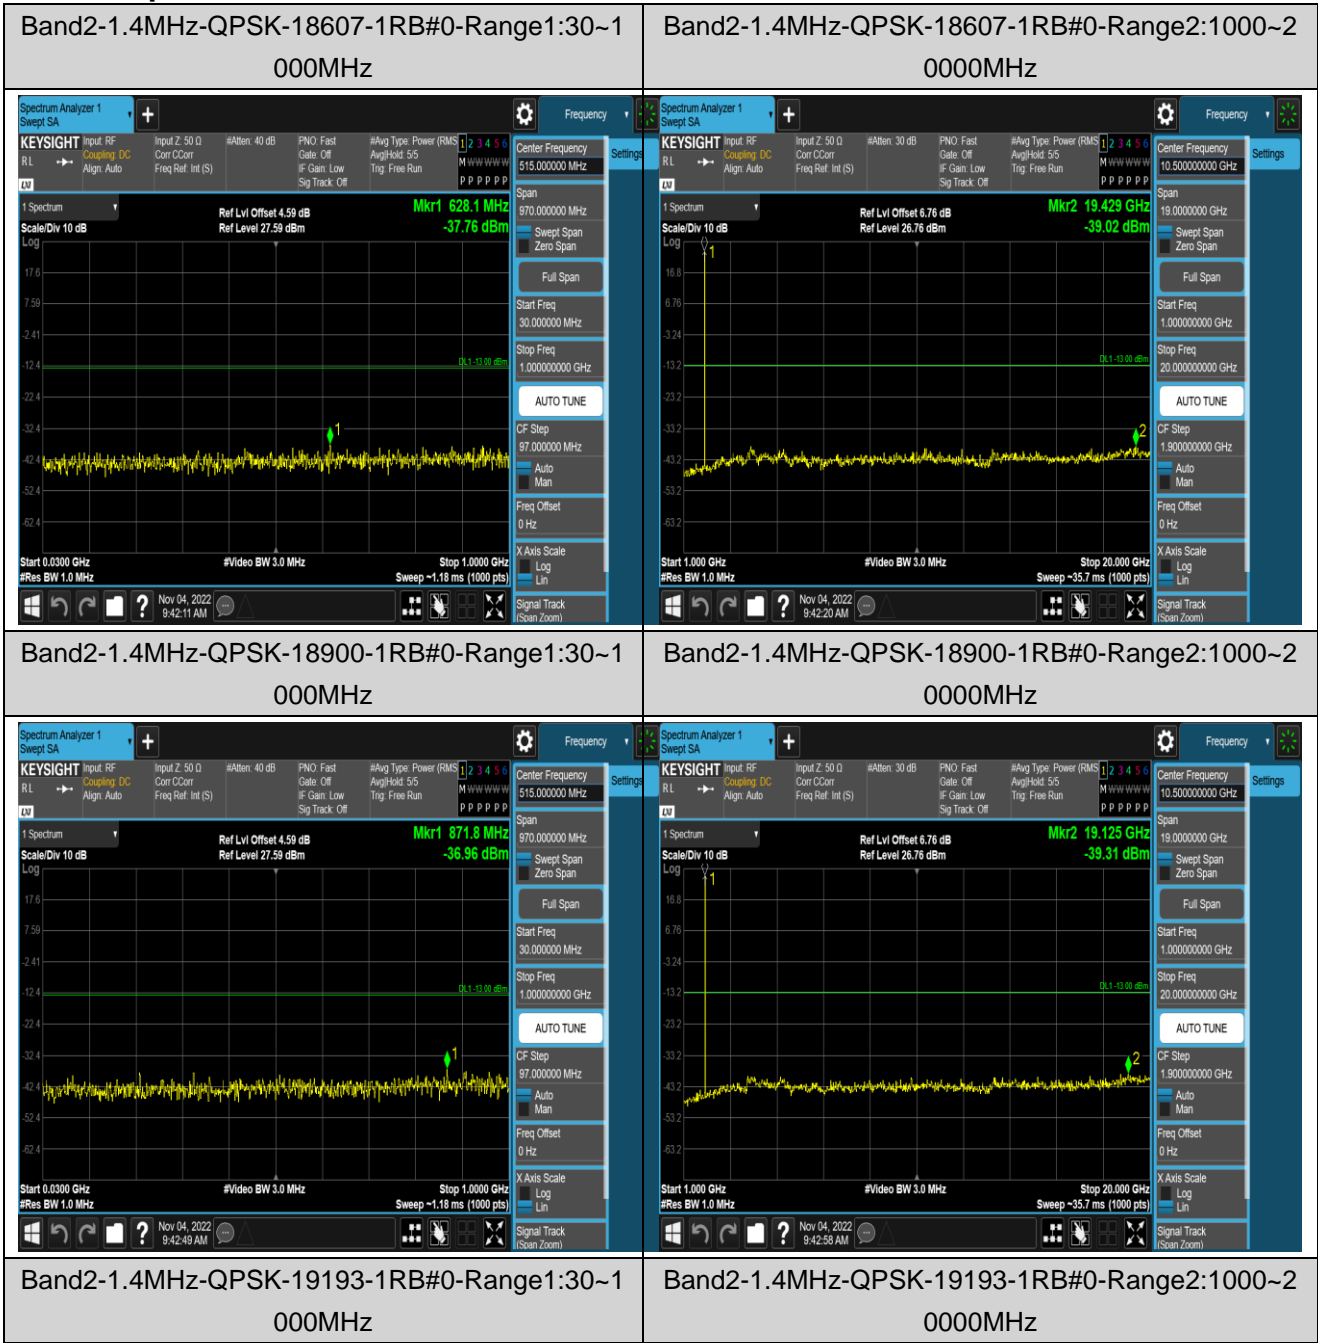

Test Graphs