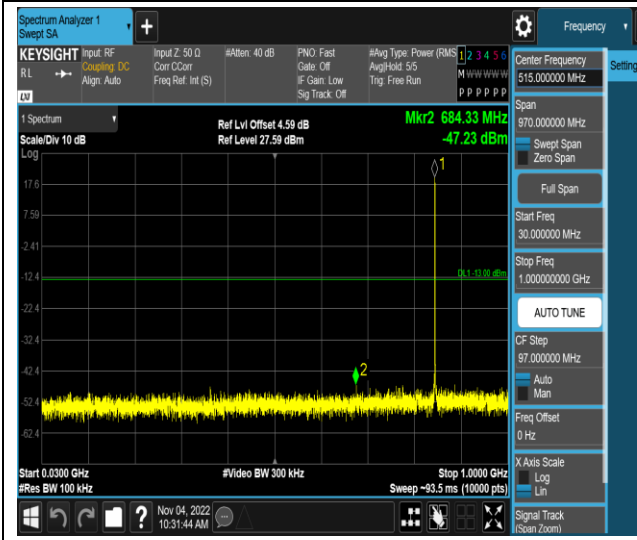

Band5-1.4MHz-16QAM-20643-1RB#0-Range1:30~1000MHz

Band5-1.4MHz-64QAM-20407-1RB#0-Range1:30~1000MHz