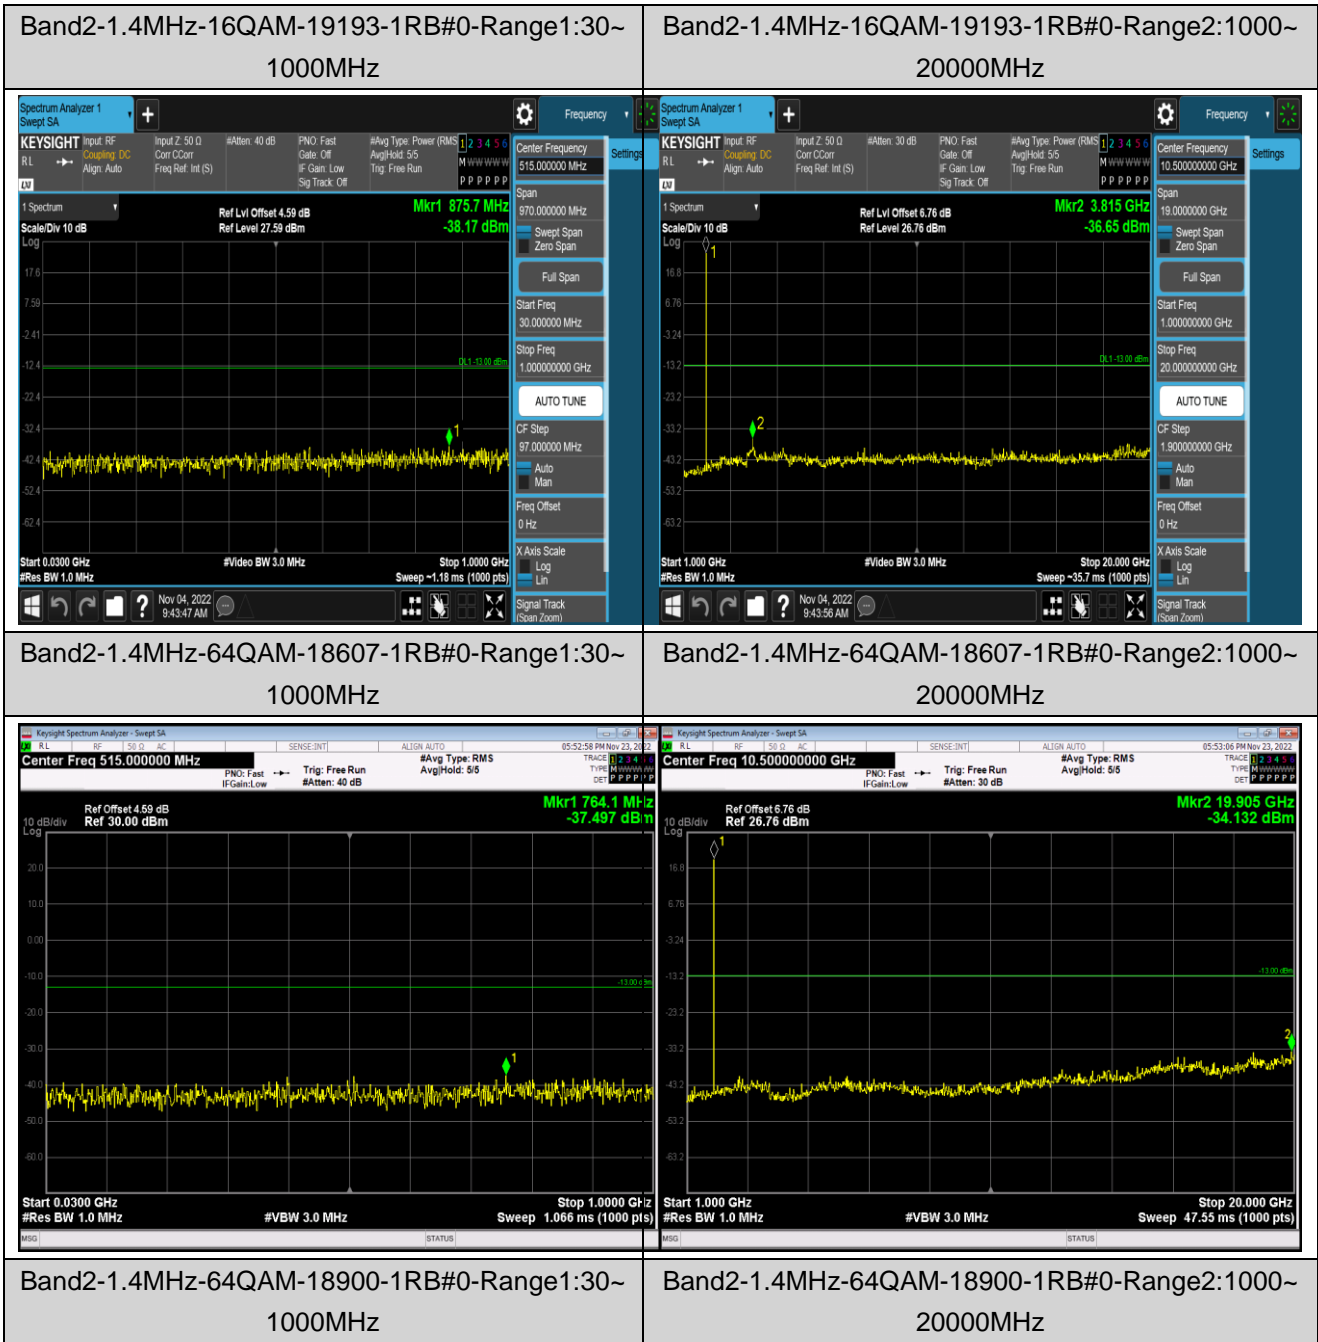

*Remark: All bandwidth and all modulation had been tested, but only the worst case data displayed in this report.*

Test Graphs

Band2-1.4MHz-16QAM-18607-1RB#0-Range1:30~1000MHz

Band2-1.4MHz-16QAM-18607-1RB#0-Range2:1000~20000MHz

Band2-1.4MHz-16QAM-18900-1RB#0-Range1:30~1000MHz

Band2-1.4MHz-16QAM-18900-1RB#0-Range2:1000~20000MHz

Band2-1.4MHz-64QAM-19193-1RB#0-Range1:30~1000MHz

Band2-1.4MHz-64QAM-19193-1RB#0-Range2:1000~20000MHz

Band2-20MHz-QPSK-18700-1RB#0-Range1:30~1000MHz