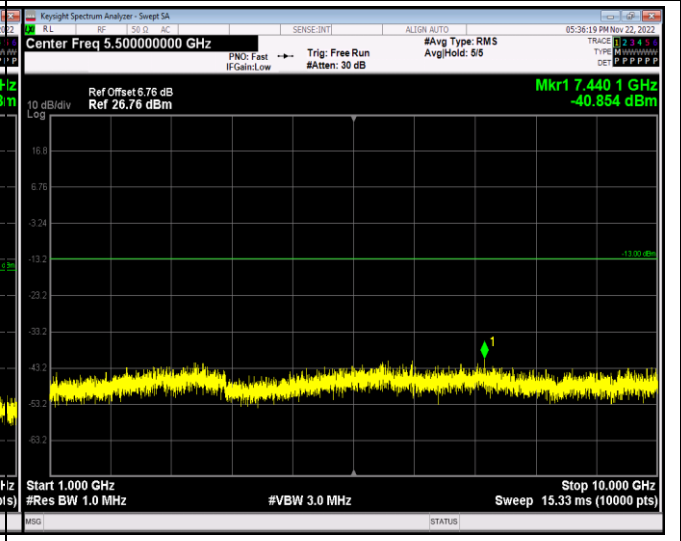

Band5-1.4MHz-64QAM-20407-1RB#0-Range2:1000~10000MHz