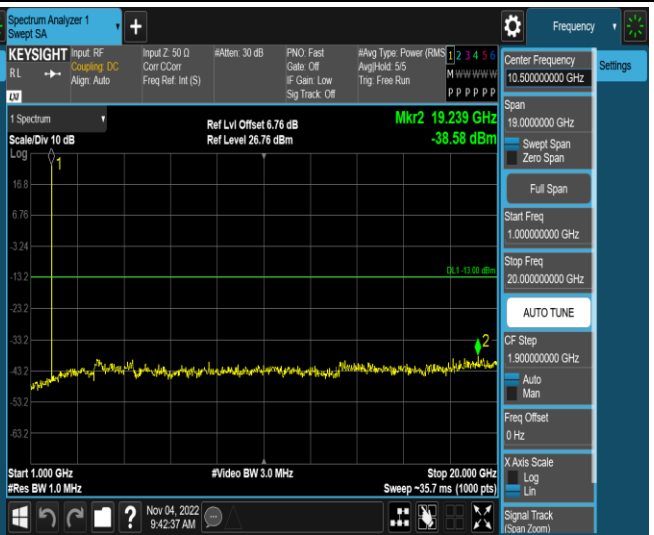

*Remark: All bandwidth and all modulation had been tested, but only the worst case data displayed in this report.*

Test Graphs

Band2-1.4MHz-16QAM-18607-1RB#0-Range1:30~1000MHz

Band2-1.4MHz-16QAM-18607-1RB#0-Range2:1000~20000MHz