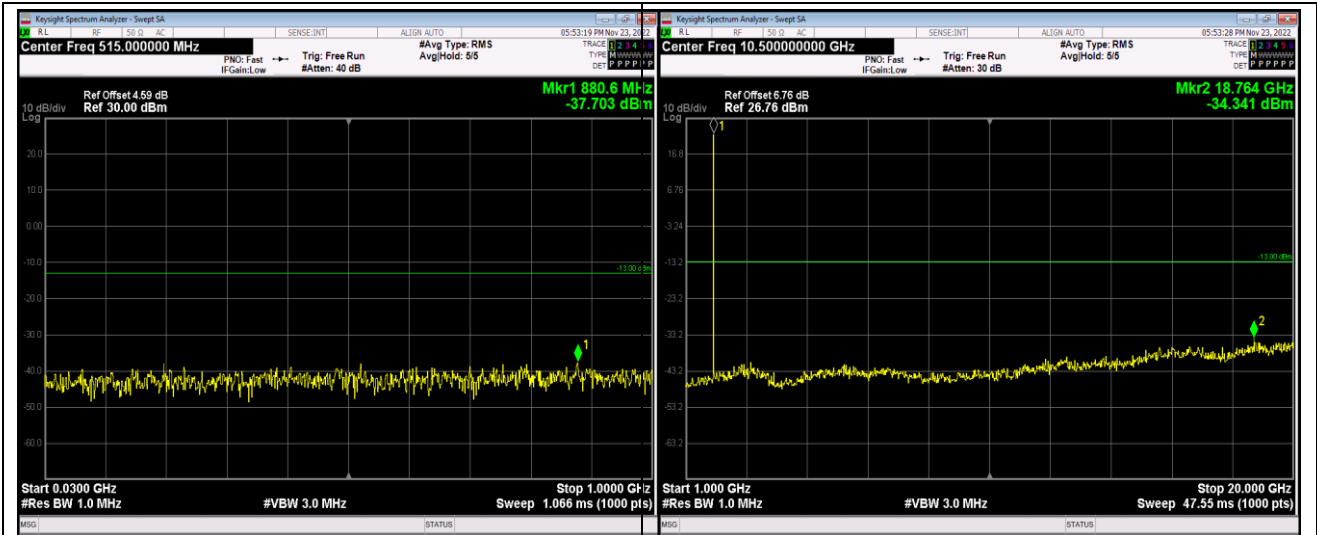

Band2-1.4MHz-64QAM-19193-1RB#0-Range2:1000~20000MHz

Band2-1.4MHz-64QAM-19193-1RB#0-Range1:30~1000MHz