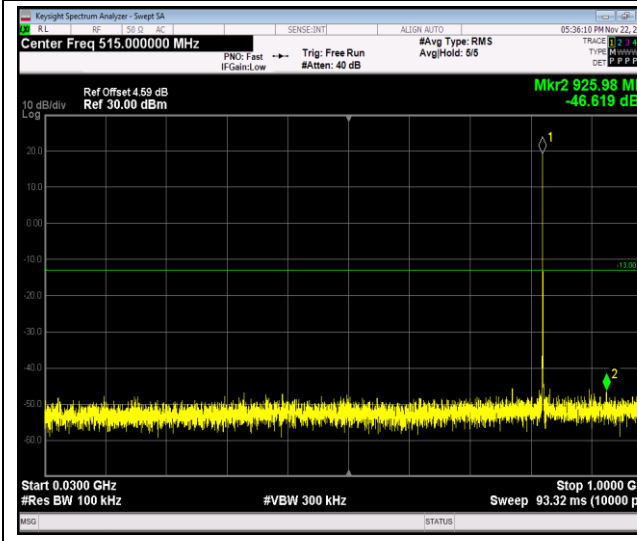

Band5-1.4MHz-64QAM-20407-1RB#0-Range1:30~1000MHz