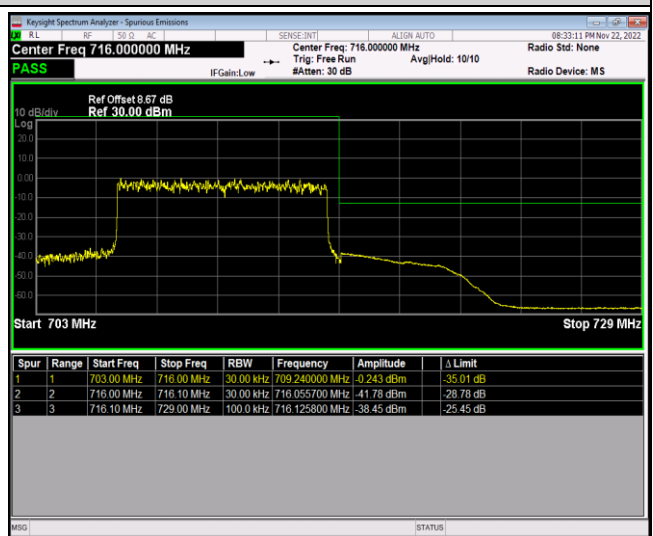

Band17-10MHz-16QAM-23780-1RB#49

Band17-10MHz-64QAM-23780-50RB#0

Band17-10MHz-64QAM-23800-1RB#0

Band17-10MHz-64QAM-23800-1RB#49

Band17-10MHz-64QAM-23800-50RB#0

Band41-5MHz-QPSK-39675-1RB#0

Band41-5MHz-QPSK-39675-1RB#24