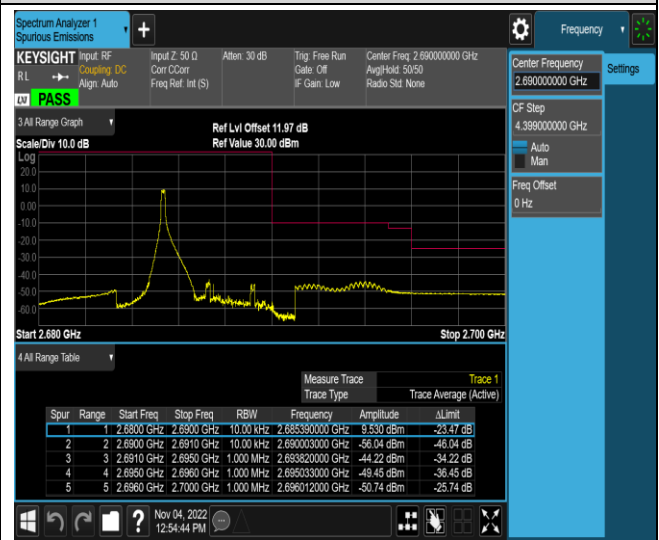

Band41-5MHz-QPSK-41565-1RB#0

Band41-5MHz-QPSK-41565-25RB#0