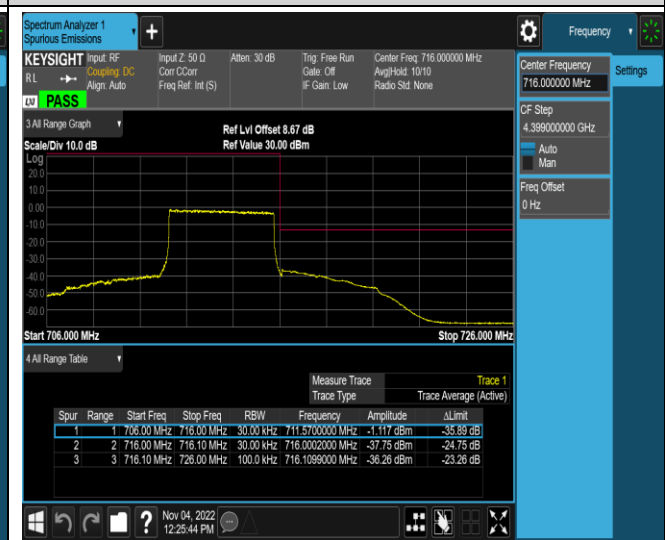

Band17-5MHz-16QAM-23825-25RB#0

Band17-5MHz-64QAM-23755-1RB#24