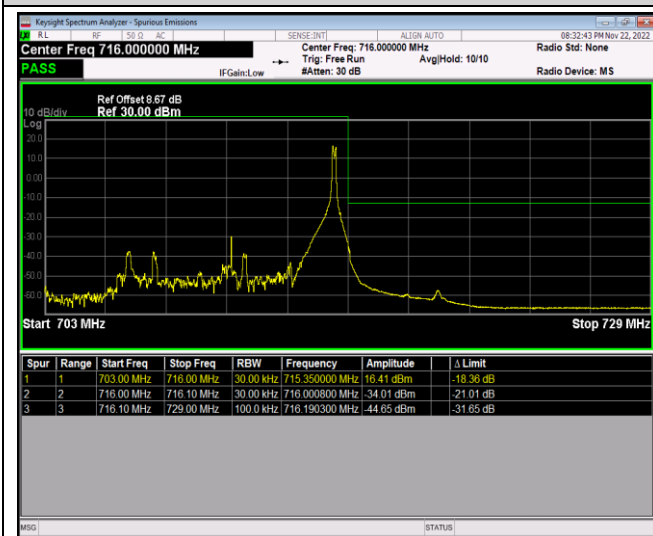

Band17-10MHz-16QAM-23780-1RB#49

Band17-10MHz-64QAM-23780-50RB#0

Band17-10MHz-64QAM-23800-1RB#0

Band17-10MHz-64QAM-23800-1RB#49

Band17-10MHz-64QAM-23800-50RB#0

Band41-5MHz-QPSK-39675-1RB#0

Band41-5MHz-QPSK-39675-1RB#24