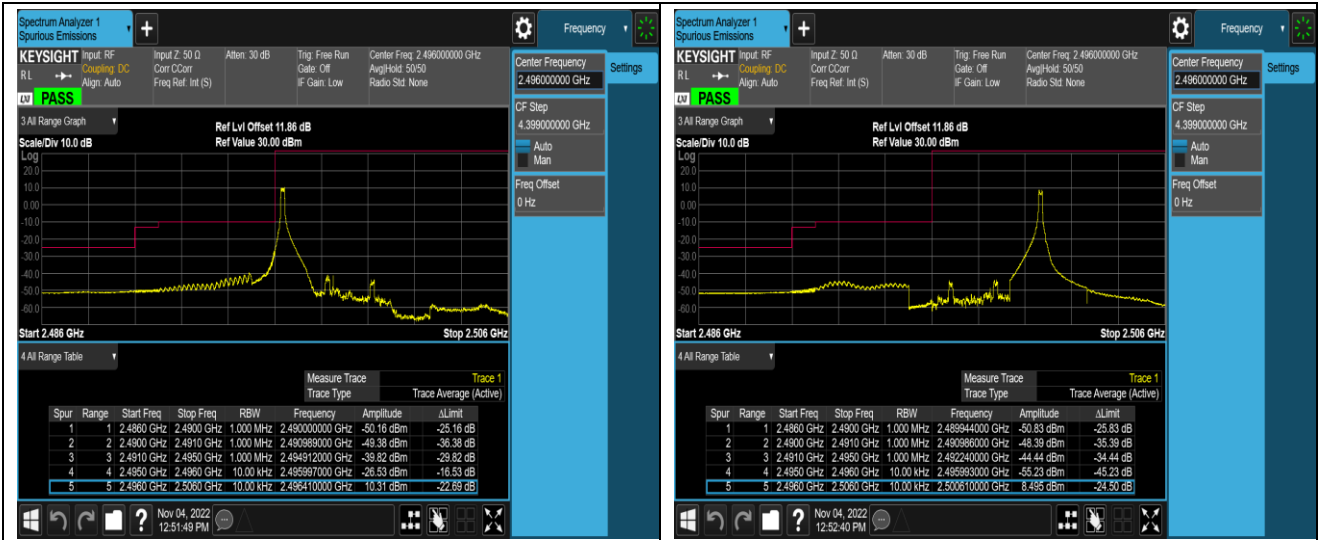

Band17-10MHz-16QAM-23780-1RB#49

Band17-10MHz-64QAM-23780-50RB#0

Band17-10MHz-64QAM-23800-1RB#0

Band17-10MHz-64QAM-23800-1RB#49

Band17-10MHz-64QAM-23800-50RB#0

Band41-5MHz-QPSK-39675-1RB#0

Band41-5MHz-QPSK-39675-1RB#24