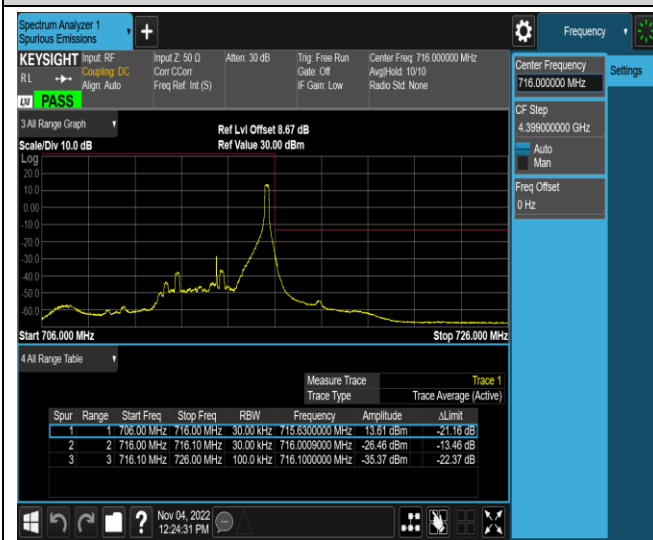

Band17-5MHz-16QAM-23825-1RB#24

Band17-5MHz-64QAM-23755-1RB#0