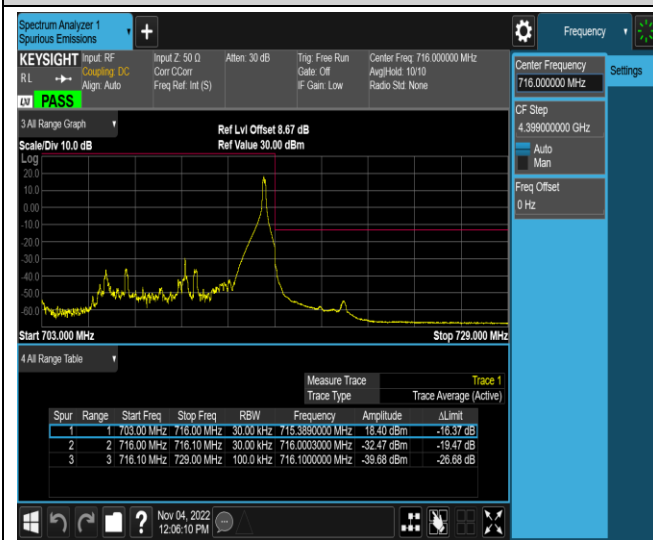

Band12-10MHz-QPSK-23060-50RB#0

Band12-10MHz-QPSK-23130-1RB#0

Band12-10MHz-QPSK-23130-1RB#49

Band12-10MHz-QPSK-23130-50RB#0

Band12-10MHz-16QAM-23060-1RB#0

Band12-10MHz-16QAM-23060-1RB#49

Band12-10MHz-16QAM-23060-50RB#0