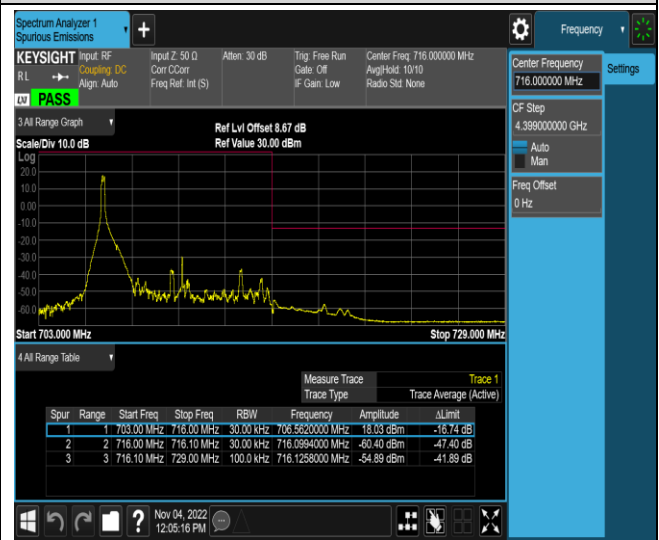

Band12-10MHz-QPSK-23060-50RB#0

Band12-10MHz-QPSK-23130-1RB#0

Band12-10MHz-QPSK-23130-1RB#49

Band12-10MHz-QPSK-23130-50RB#0

Band12-10MHz-16QAM-23060-1RB#0

Band12-10MHz-16QAM-23060-1RB#49

Band12-10MHz-16QAM-23060-50RB#0