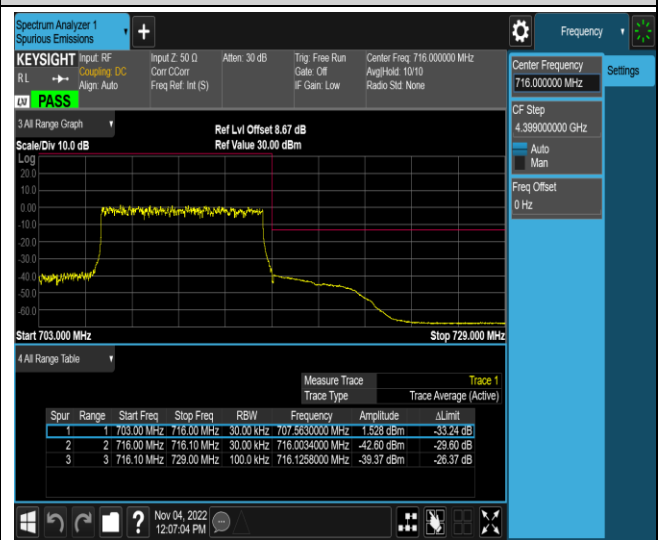

Band12-10MHz-QPSK-23060-50RB#0

Band12-10MHz-QPSK-23130-1RB#0

Band12-10MHz-QPSK-23130-1RB#49

Band12-10MHz-QPSK-23130-50RB#0

Band12-10MHz-16QAM-23060-1RB#0

Band12-10MHz-16QAM-23060-1RB#49

Band12-10MHz-16QAM-23060-50RB#0