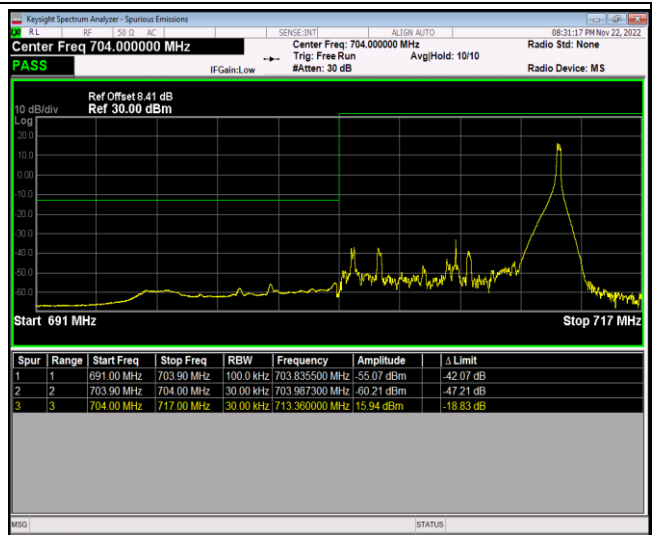

Band17-10MHz-16QAM-23780-1RB#49

Band17-10MHz-64QAM-23780-50RB#0

Band17-10MHz-64QAM-23800-1RB#0

Band17-10MHz-64QAM-23800-1RB#49

Band17-10MHz-64QAM-23800-50RB#0

Band41-5MHz-QPSK-39675-1RB#0

Band41-5MHz-QPSK-39675-1RB#24