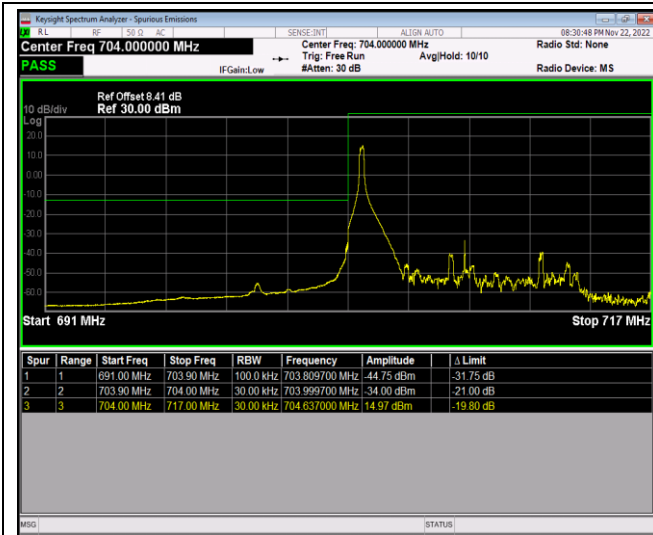

Band17-10MHz-64QAM-23780-50RB#0