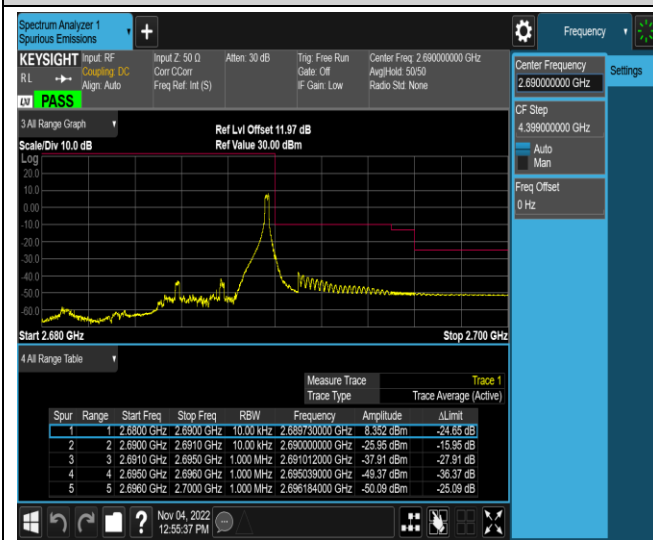

Band41-5MHz-QPSK-41565-1RB#24

Band41-5MHz-16QAM-39675-1RB#0