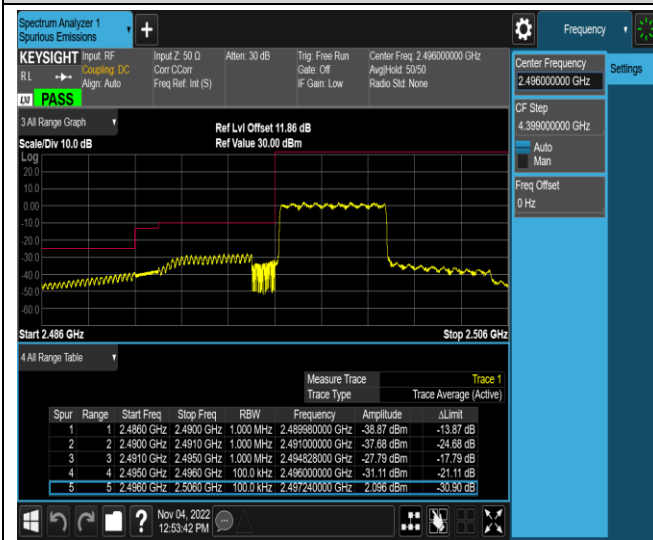

Band41-5MHz-QPSK-39675-25RB#0

Band41-5MHz-QPSK-41565-1RB#24