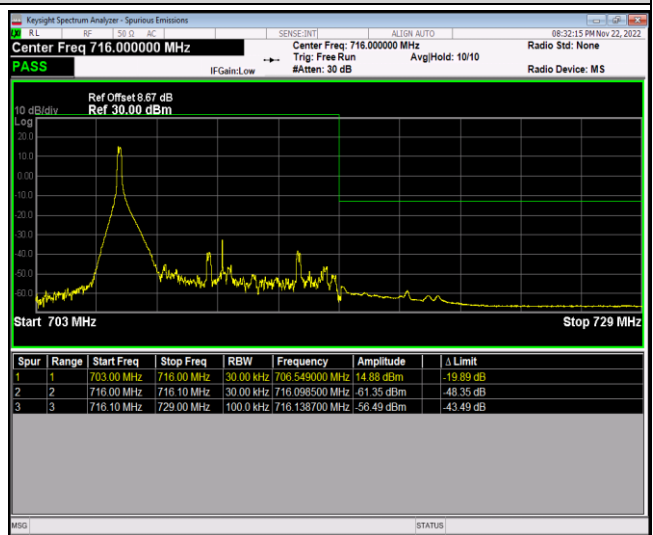

Band17-10MHz-16QAM-23780-1RB#49

Band17-10MHz-64QAM-23780-50RB#0

Band17-10MHz-64QAM-23800-1RB#0

Band17-10MHz-64QAM-23800-1RB#49

Band17-10MHz-64QAM-23800-50RB#0

Band41-5MHz-QPSK-39675-1RB#0

Band41-5MHz-QPSK-39675-1RB#24