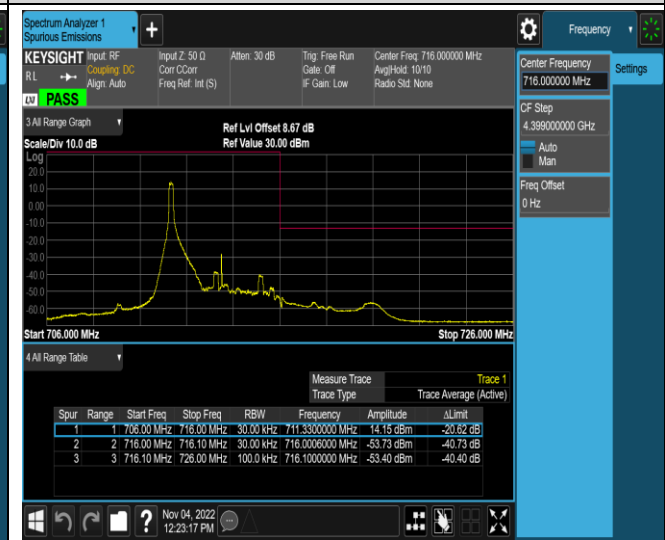

Band12-10MHz-64QAM-23130-1RB#49

Band12-10MHz-64QAM-23130-50RB#0

Band17-5MHz-QPSK-23755-1RB#0

Band17-5MHz-QPSK-23755-1RB#24

Band17-5MHz-16QAM-23755-25RB#0

Band17-5MHz-16QAM-23825-1RB#0

Band17-5MHz-16QAM-23825-1RB#24