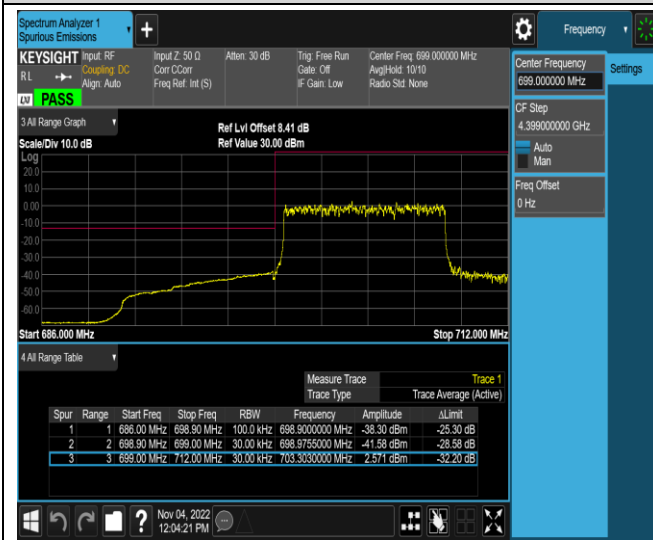

Band12-10MHz-QPSK-23060-50RB#0

Band12-10MHz-QPSK-23130-1RB#0

Band12-10MHz-QPSK-23130-1RB#49

Band12-10MHz-QPSK-23130-50RB#0

Band12-10MHz-16QAM-23060-1RB#0

Band12-10MHz-16QAM-23060-1RB#49

Band12-10MHz-16QAM-23060-50RB#0