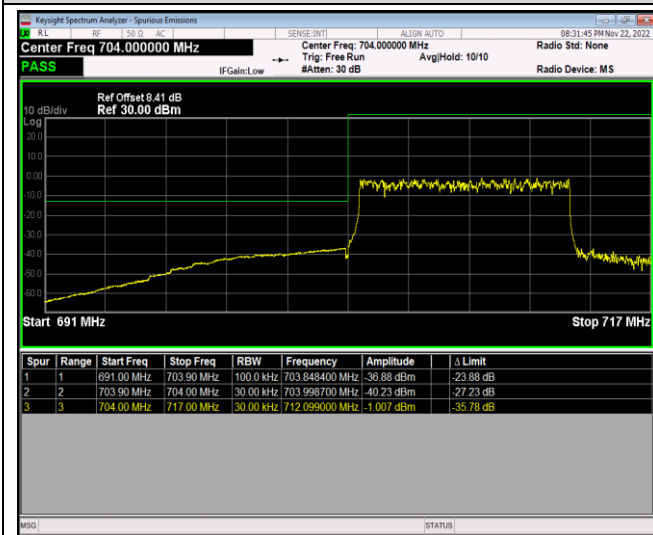

Band17-10MHz-16QAM-23780-1RB#49

Band17-10MHz-64QAM-23780-50RB#0

Band17-10MHz-64QAM-23800-1RB#0

Band17-10MHz-64QAM-23800-1RB#49

Band17-10MHz-64QAM-23800-50RB#0

Band41-5MHz-QPSK-39675-1RB#0

Band41-5MHz-QPSK-39675-1RB#24