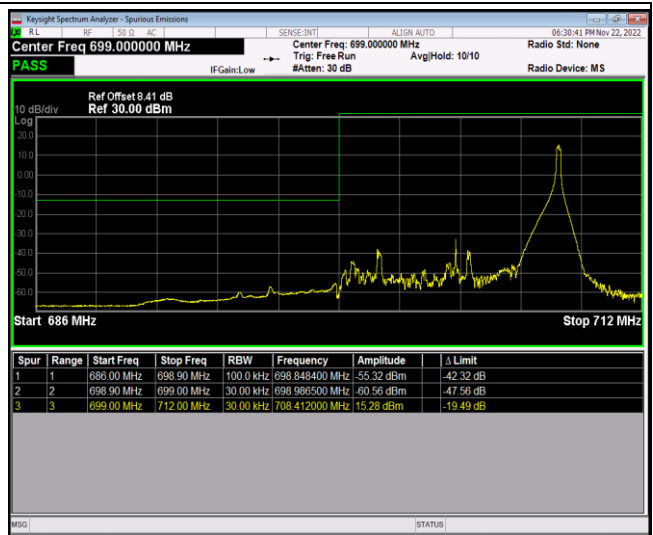

Band12-10MHz-16QAM-23130-1RB#0

Band12-10MHz-16QAM-23130-1RB#49

Band12-10MHz-16QAM-23130-50RB#0

Band12-10MHz-64QAM-23060-1RB#0

Band12-10MHz-64QAM-23060-1RB#49

Band12-10MHz-64QAM-23060-50RB#0

Band12-10MHz-64QAM-23130-1RB#0