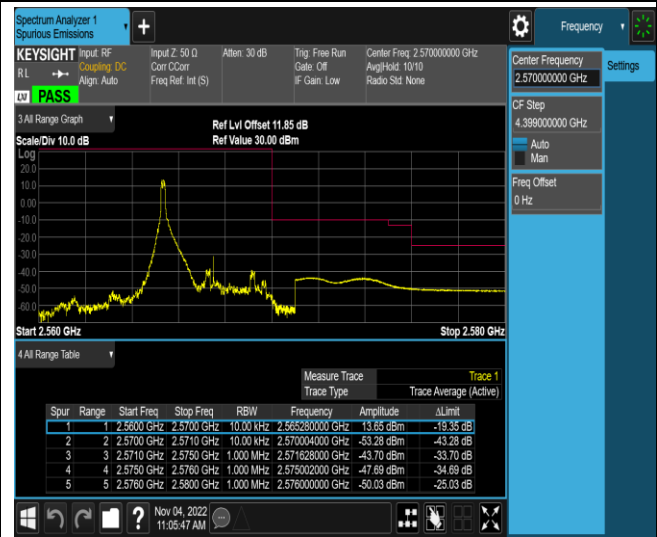

Band5-10MHz-64QAM-20600-1RB#0

Band5-10MHz-64QAM-20600-1RB#49

Band5-10MHz-64QAM-20600-50RB#0

Band7-5MHz-QPSK-20775-1RB#0

Band7-5MHz-QPSK-20775-1RB#24

Band7-5MHz-QPSK-20775-25RB#0

Band7-5MHz-QPSK-21425-1RB#0

Band7-5MHz-QPSK-21425-1RB#24