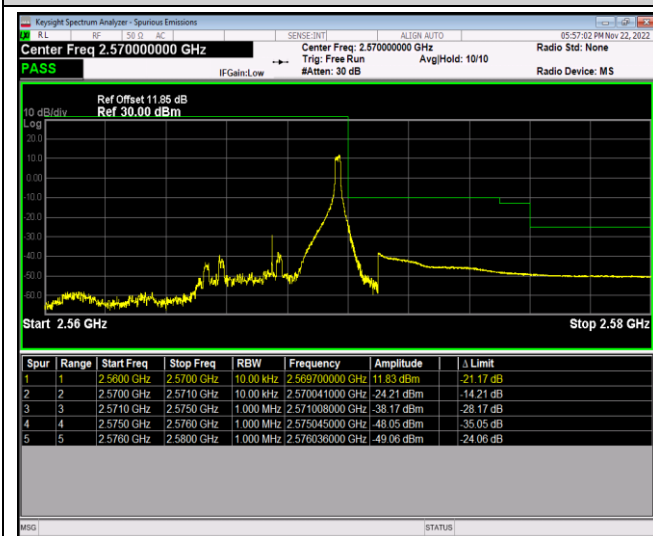

Band7-5MHz-64QAM-21425-1RB#24

Band7-20MHz-QPSK-20850-1RB#0