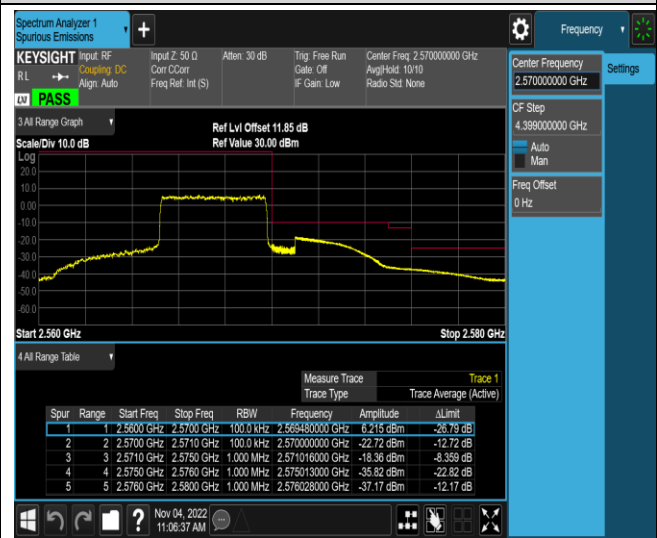

Band7-5MHz-QPSK-21425-25RB#0

Band7-5MHz-16QAM-20775-1RB#24