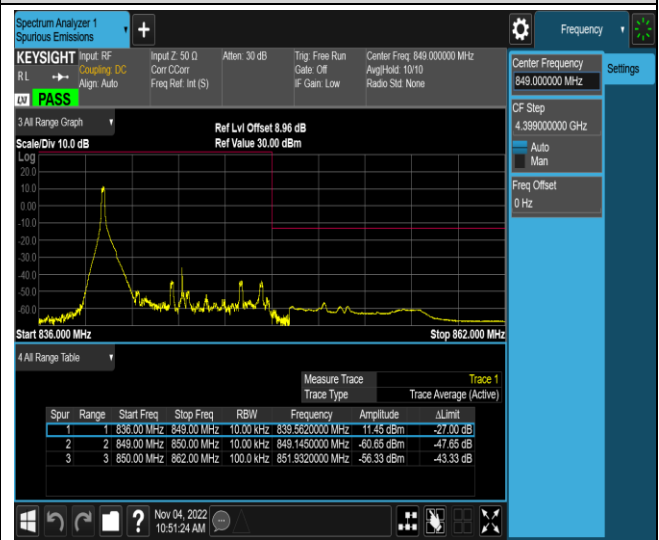

Band5-10MHz-16QAM-20450-50RB#0

Band5-10MHz-16QAM-20600-1RB#0

Band5-10MHz-16QAM-20600-1RB#49

Band5-10MHz-16QAM-20600-50RB#0

Band5-10MHz-64QAM-20450-1RB#0

Band5-10MHz-64QAM-20450-1RB#49

Band5-10MHz-64QAM-20450-50RB#0

Band5-10MHz-64QAM-20600-1RB#0

Band5-10MHz-64QAM-20600-1RB#49

Band5-10MHz-64QAM-20600-50RB#0

Band7-5MHz-QPSK-20775-1RB#0

Band7-5MHz-QPSK-20775-1RB#24

Band7-5MHz-QPSK-20775-25RB#0

Band7-5MHz-QPSK-21425-1RB#0

Band7-5MHz-QPSK-21425-1RB#24