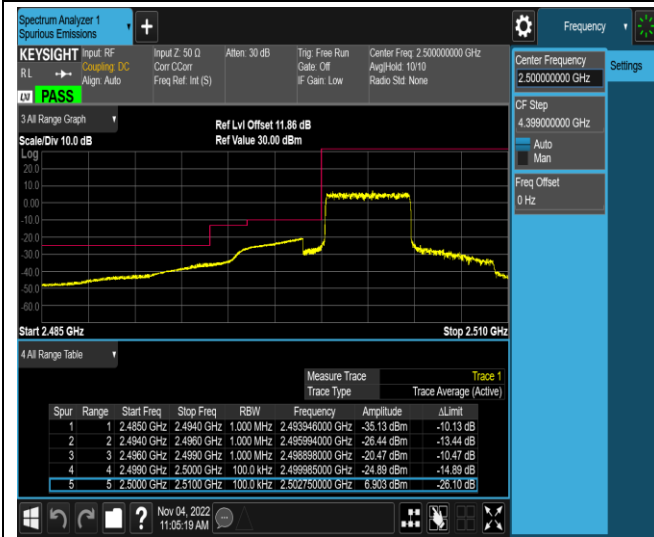

Band5-10MHz-16QAM-20450-50RB#0

Band5-10MHz-16QAM-20600-1RB#0

Band5-10MHz-16QAM-20600-1RB#49

Band5-10MHz-16QAM-20600-50RB#0

Band5-10MHz-64QAM-20450-1RB#0

Band5-10MHz-64QAM-20450-1RB#49

Band5-10MHz-64QAM-20450-50RB#0

Band5-10MHz-64QAM-20600-1RB#0

Band5-10MHz-64QAM-20600-1RB#49

Band5-10MHz-64QAM-20600-50RB#0

Band7-5MHz-QPSK-20775-1RB#0

Band7-5MHz-QPSK-20775-1RB#24

Band7-5MHz-QPSK-20775-25RB#0

Band7-5MHz-QPSK-21425-1RB#0

Band7-5MHz-QPSK-21425-1RB#24