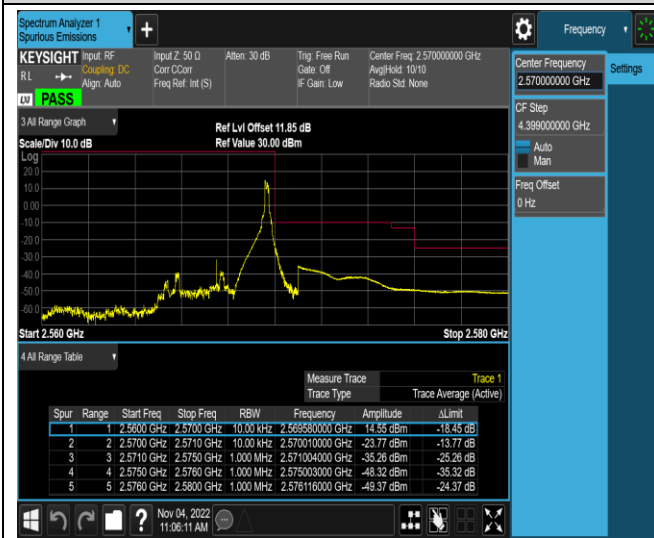

Band7-5MHz-QPSK-21425-1RB#24

Band7-5MHz-16QAM-20775-1RB#0