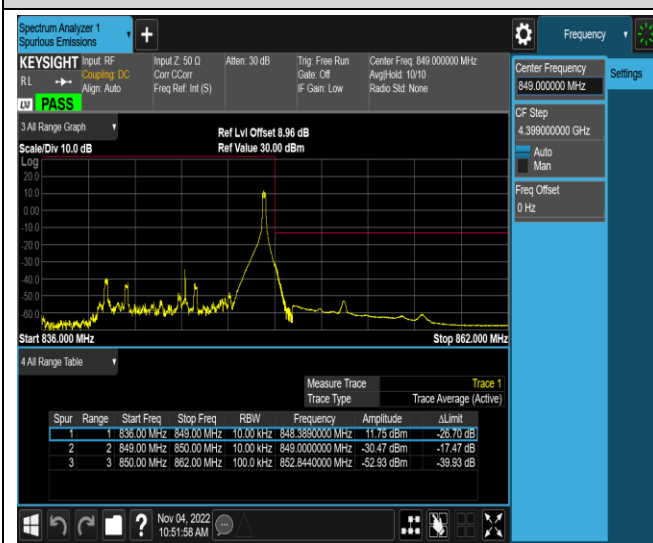

Band5-10MHz-16QAM-20450-50RB#0

Band5-10MHz-16QAM-20600-1RB#0

Band5-10MHz-16QAM-20600-1RB#49

Band5-10MHz-16QAM-20600-50RB#0

Band5-10MHz-64QAM-20450-1RB#0

Band5-10MHz-64QAM-20450-1RB#49

Band5-10MHz-64QAM-20450-50RB#0

Band5-10MHz-64QAM-20600-1RB#0

Band5-10MHz-64QAM-20600-1RB#49

Band5-10MHz-64QAM-20600-50RB#0

Band7-5MHz-QPSK-20775-1RB#0

Band7-5MHz-QPSK-20775-1RB#24

Band7-5MHz-QPSK-20775-25RB#0

Band7-5MHz-QPSK-21425-1RB#0

Band7-5MHz-QPSK-21425-1RB#24