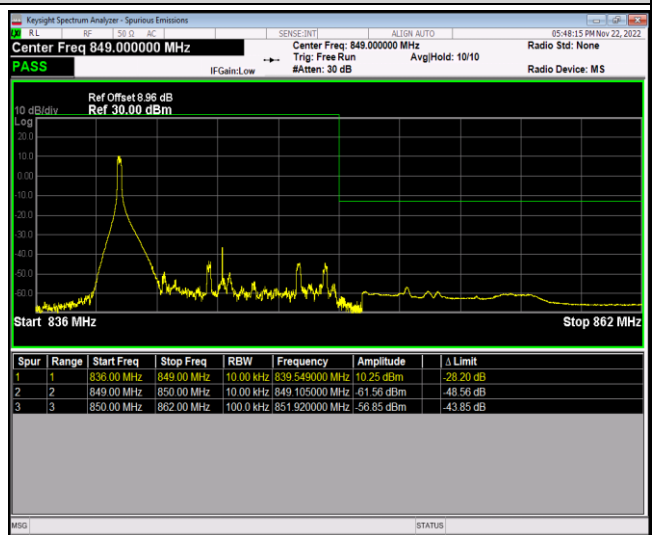

Band5-10MHz-16QAM-20450-50RB#0

Band5-10MHz-16QAM-20600-1RB#0

Band5-10MHz-16QAM-20600-1RB#49

Band5-10MHz-16QAM-20600-50RB#0

Band5-10MHz-64QAM-20450-1RB#0

Band5-10MHz-64QAM-20450-1RB#49

Band5-10MHz-64QAM-20450-50RB#0

Band5-10MHz-64QAM-20600-1RB#0

Band5-10MHz-64QAM-20600-1RB#49

Band5-10MHz-64QAM-20600-50RB#0

Band7-5MHz-QPSK-20775-1RB#0

Band7-5MHz-QPSK-20775-1RB#24

Band7-5MHz-QPSK-20775-25RB#0

Band7-5MHz-QPSK-21425-1RB#0

Band7-5MHz-QPSK-21425-1RB#24