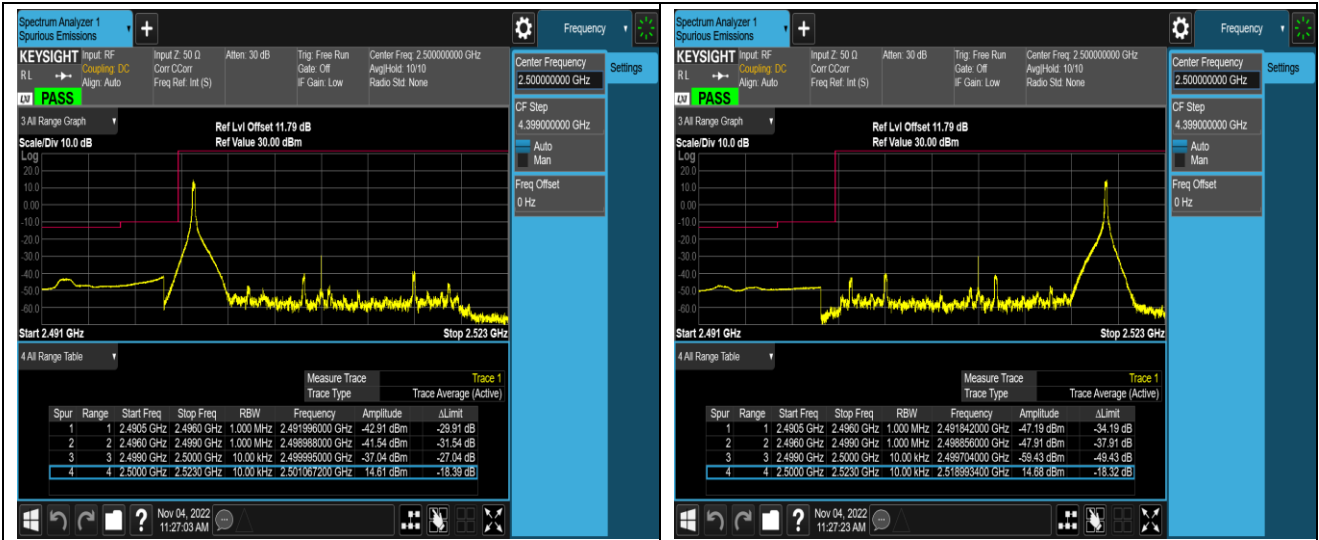

Band7-20MHz-QPSK-20850-1RB#0

Band7-20MHz-QPSK-20850-1RB#99

Band7-20MHz-QPSK-20850-100RB#0

Band7-20MHz-QPSK-21350-1RB#0