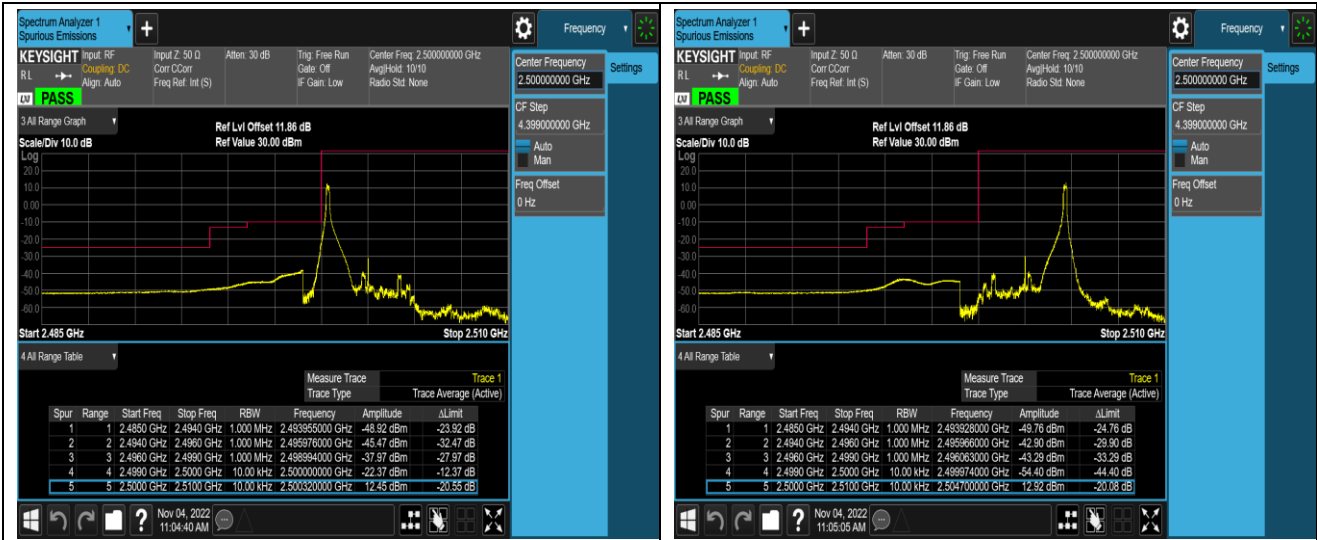

Band7-5MHz-16QAM-20775-1RB#0

Band7-5MHz-16QAM-20775-1RB#24