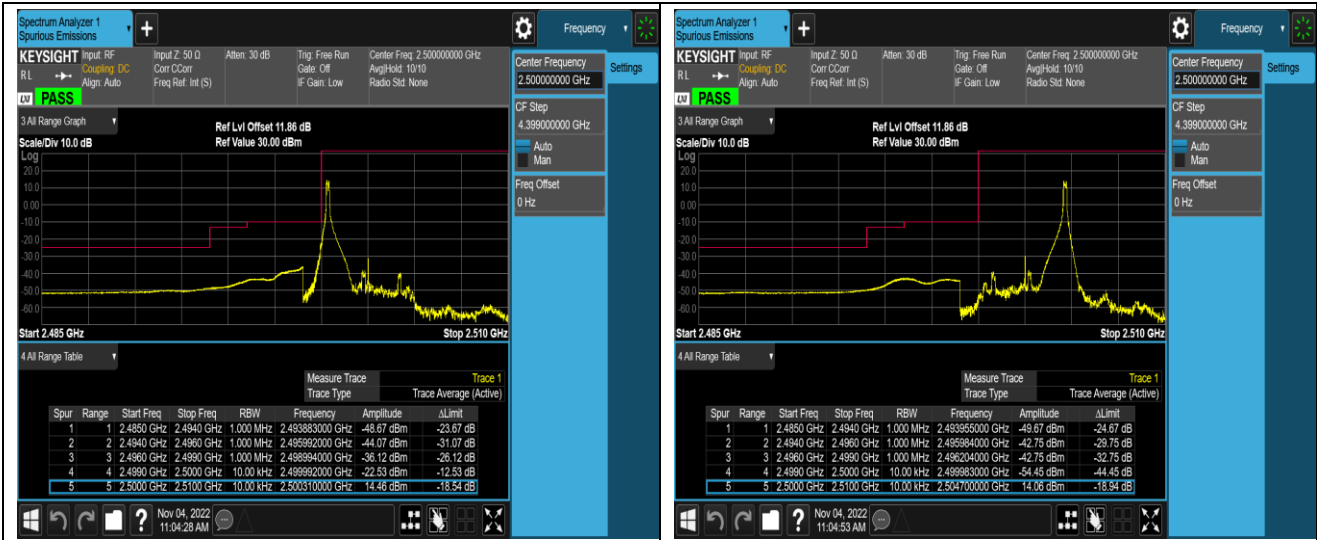

Band5-10MHz-64QAM-20600-1RB#0

Band5-10MHz-64QAM-20600-1RB#49

Band5-10MHz-64QAM-20600-50RB#0

Band7-5MHz-QPSK-20775-1RB#0

Band7-5MHz-QPSK-20775-1RB#24

Band7-5MHz-QPSK-20775-25RB#0

Band7-5MHz-QPSK-21425-1RB#0

Band7-5MHz-QPSK-21425-1RB#24