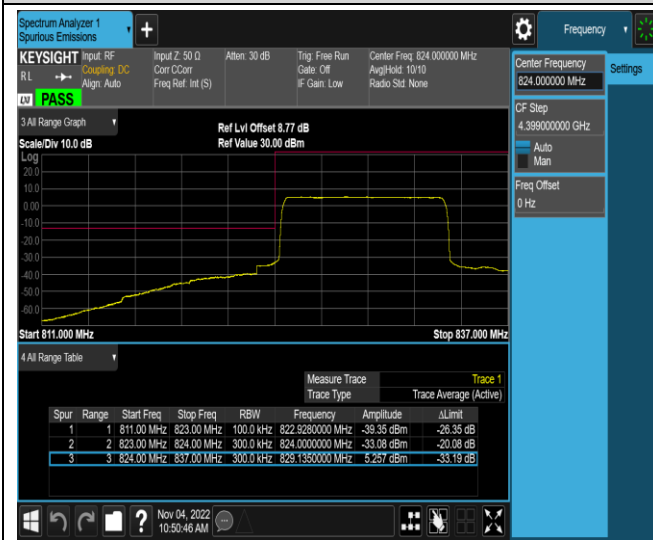

Band5-10MHz-16QAM-20450-50RB#0

Band5-10MHz-16QAM-20600-1RB#0

Band5-10MHz-16QAM-20600-1RB#49

Band5-10MHz-16QAM-20600-50RB#0

Band5-10MHz-64QAM-20450-1RB#0

Band5-10MHz-64QAM-20450-1RB#49

Band5-10MHz-64QAM-20450-50RB#0

Band5-10MHz-64QAM-20600-1RB#0

Band5-10MHz-64QAM-20600-1RB#49

Band5-10MHz-64QAM-20600-50RB#0

Band7-5MHz-QPSK-20775-1RB#0

Band7-5MHz-QPSK-20775-1RB#24

Band7-5MHz-QPSK-20775-25RB#0

Band7-5MHz-QPSK-21425-1RB#0

Band7-5MHz-QPSK-21425-1RB#24