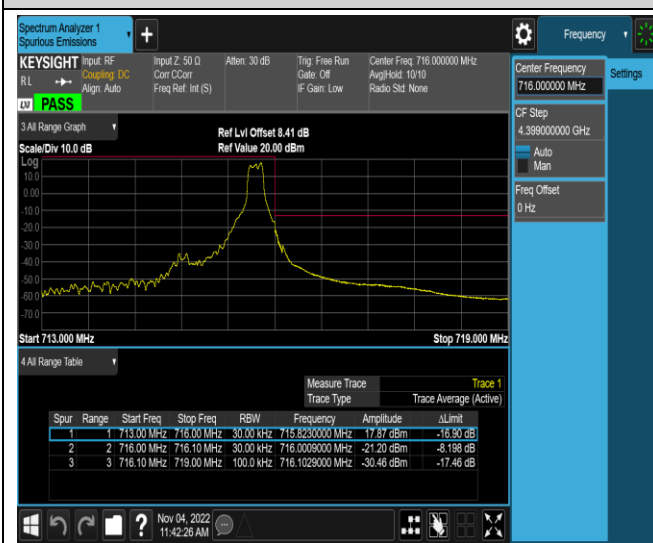

Band12-1.4MHz-QPSK-23173-1RB#5

Band12-1.4MHz-16QAM-23017-1RB#0