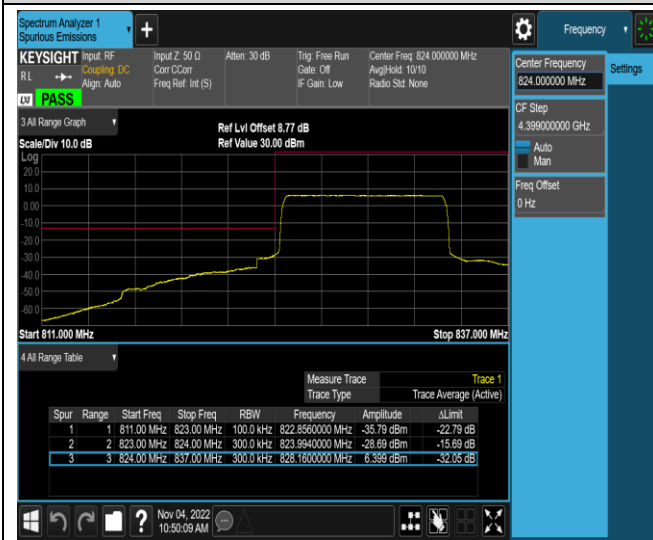

Band5-1.4MHz-64QAM-20643-1RB#5

Band5-1.4MHz-64QAM-20643-6RB#0

Band5-10MHz-QPSK-20450-1RB#0

Band5-10MHz-QPSK-20450-1RB#49

Band5-10MHz-QPSK-20450-50RB#0

Band5-10MHz-QPSK-20600-1RB#0

Band5-10MHz-QPSK-20600-1RB#49