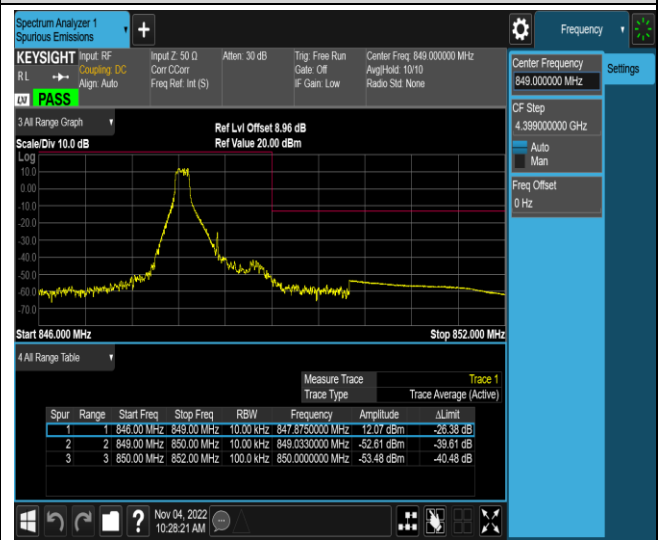

Band5-1.4MHz-16QAM-20643-1RB#0

Band5-1.4MHz-16QAM-20643-6RB#0