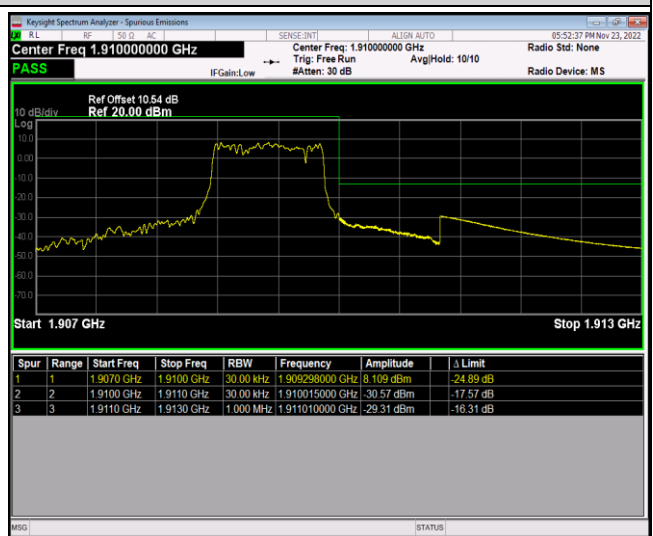

Band2-1.4MHz-64QAM-19193-6RB#0

Band2-20MHz-QPSK-18700-1RB#99