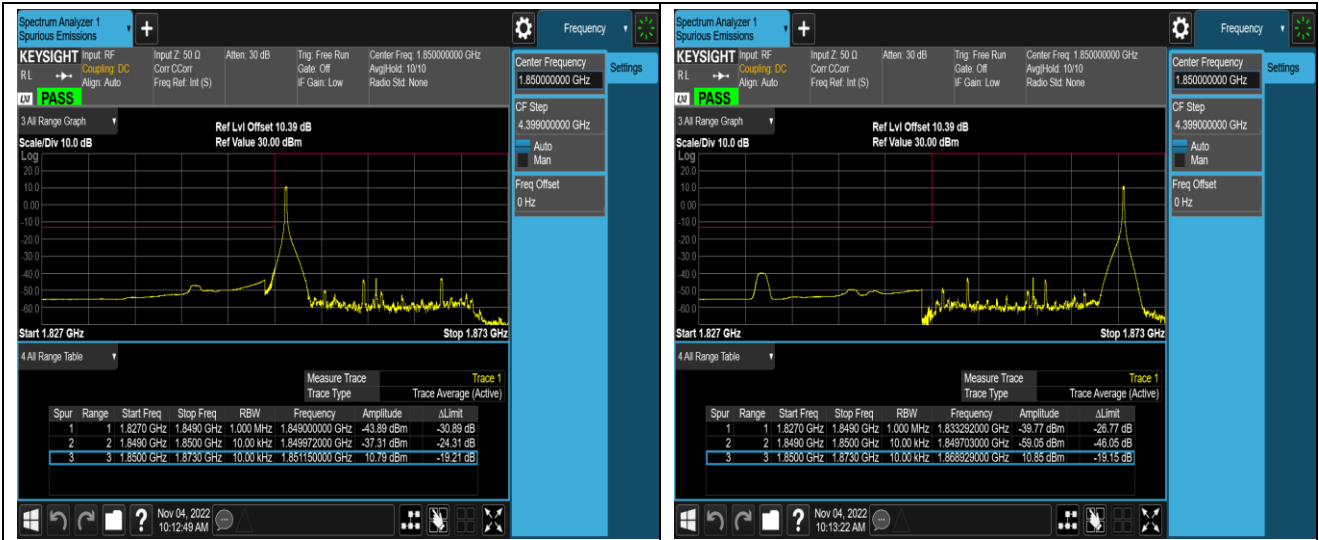

Band2-20MHz-QPSK-18700-1RB#0

Band2-20MHz-QPSK-18700-1RB#99

Band2-20MHz-QPSK-18700-100RB#0

Band2-20MHz-QPSK-19100-1RB#0