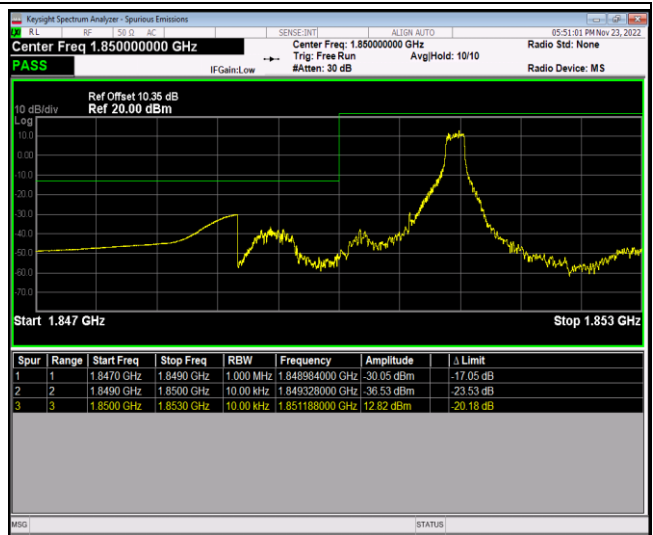

Remark: All bandwidth and all modulation had been tested, but only the worst case data displayed in this report.

Test Graphs

Band2-1.4MHz-64QAM-18607-6RB#0

Band2-1.4MHz-64QAM-19193-1RB#0

Band2-1.4MHz-64QAM-19193-1RB#5