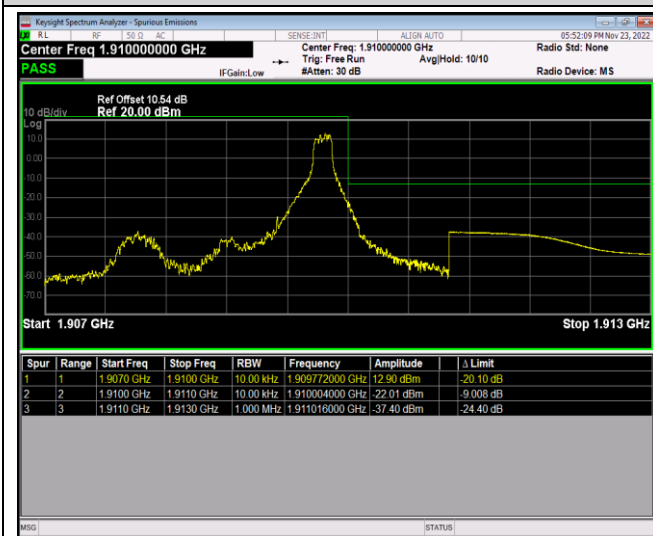

Band2-1.4MHz-64QAM-19193-1RB#5

Band2-20MHz-QPSK-18700-1RB#0