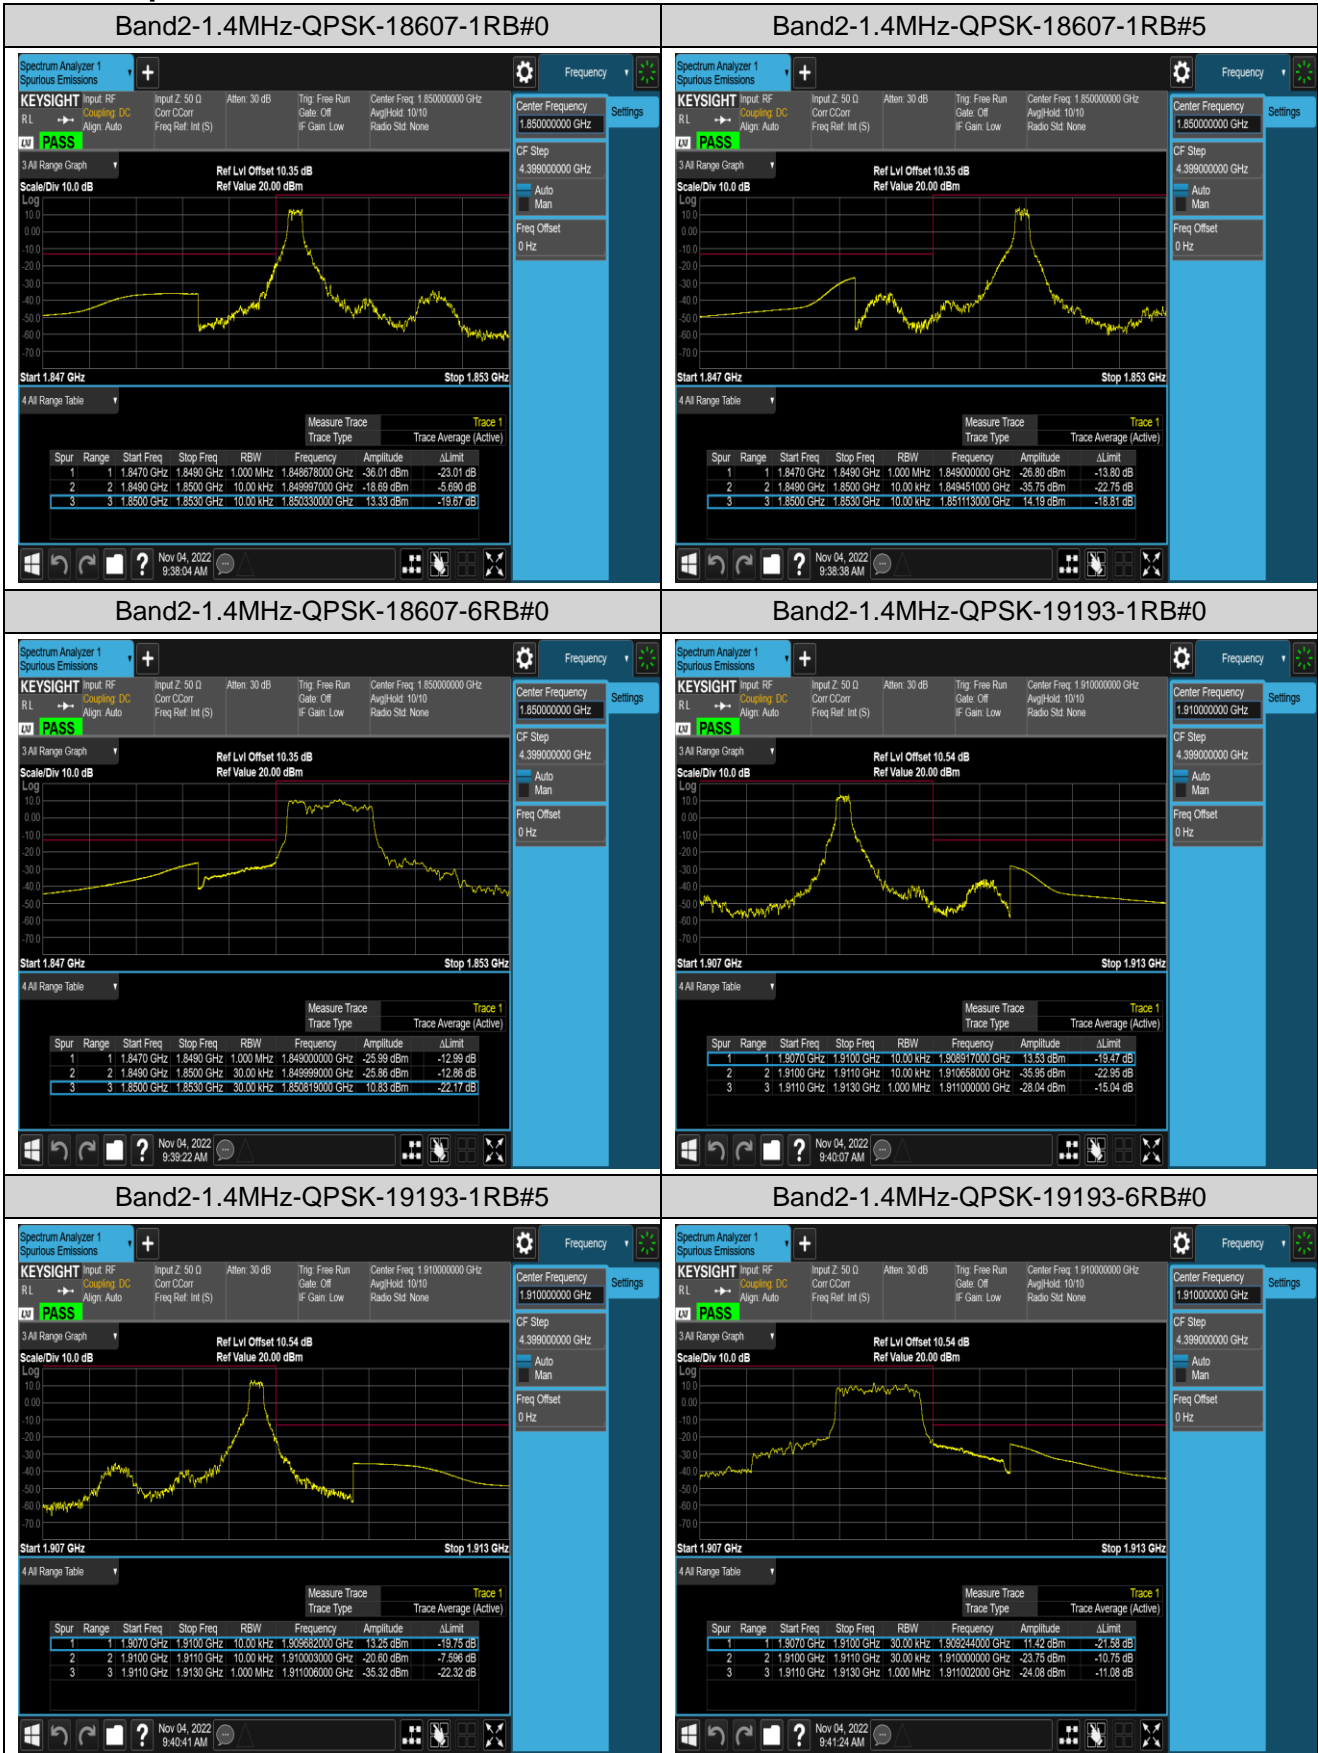

Test Graphs