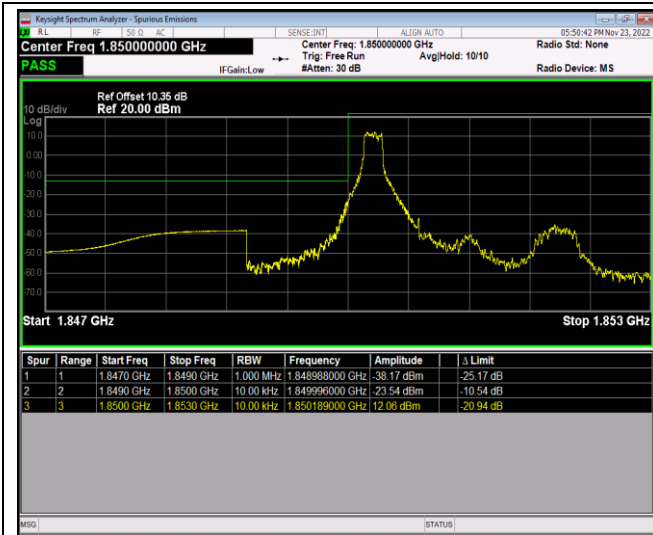

Band2-1.4MHz-64QAM-18607-6RB#0