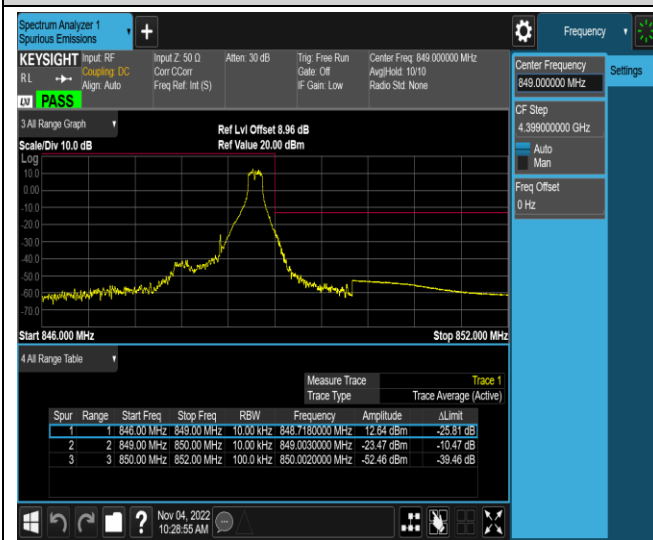

Band5-1.4MHz-16QAM-20643-1RB#5

Band5-1.4MHz-64QAM-20407-1RB#0