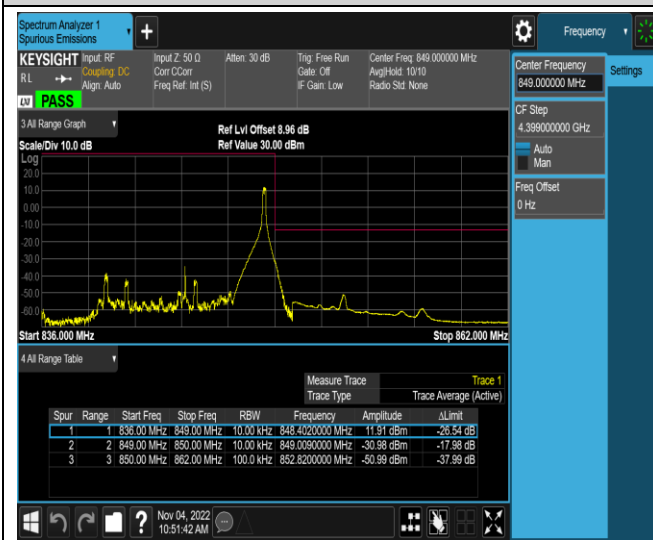

Band5-10MHz-QPSK-20600-1RB#49

Band5-10MHz-16QAM-20450-1RB#0