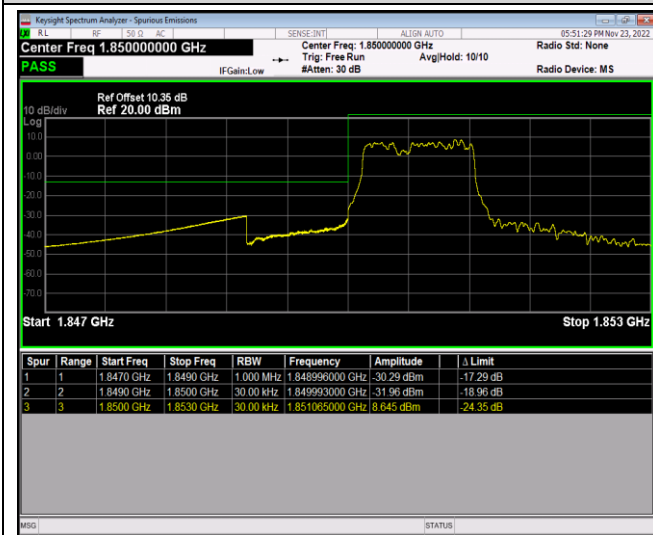

Remark: All bandwidth and all modulation had been tested, but only the worst case data displayed in this report.

Test Graphs

Band2-1.4MHz-64QAM-18607-6RB#0

Band2-1.4MHz-64QAM-19193-1RB#0

Band2-1.4MHz-64QAM-19193-1RB#5