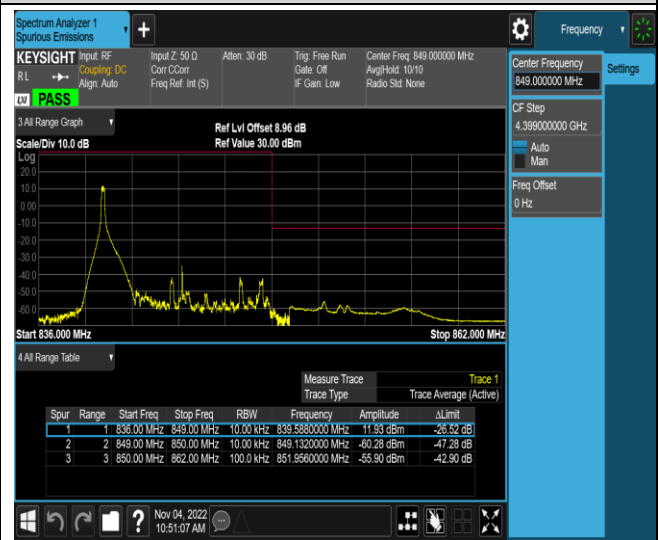

Band5-1.4MHz-64QAM-20643-1RB#5

Band5-1.4MHz-64QAM-20643-6RB#0

Band5-10MHz-QPSK-20450-1RB#0

Band5-10MHz-QPSK-20450-1RB#49

Band5-10MHz-QPSK-20450-50RB#0

Band5-10MHz-QPSK-20600-1RB#0

Band5-10MHz-QPSK-20600-1RB#49