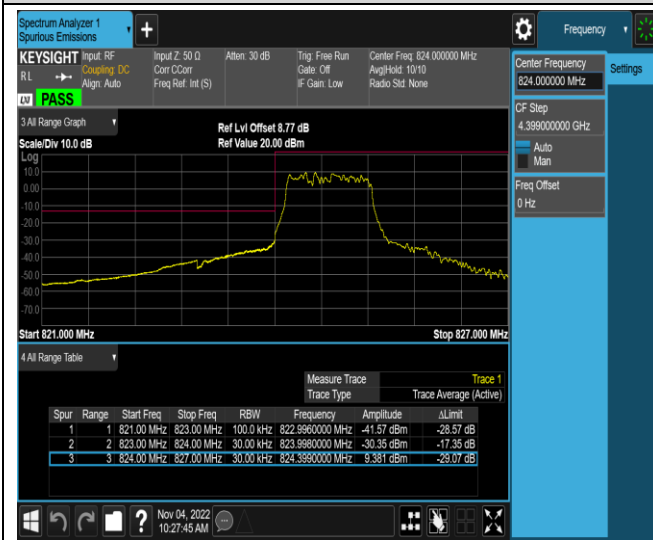

Band5-1.4MHz-QPSK-20407-6RB#0

Band5-1.4MHz-QPSK-20643-1RB#0

Band5-1.4MHz-QPSK-20643-1RB#5

Band5-1.4MHz-QPSK-20643-6RB#0

Band5-1.4MHz-16QAM-20407-1RB#0

Band5-1.4MHz-16QAM-20407-1RB#5

Band5-1.4MHz-16QAM-20407-6RB#0

Band5-1.4MHz-16QAM-20643-1RB#0

Band5-1.4MHz-16QAM-20643-1RB#5

Band5-1.4MHz-16QAM-20643-6RB#0

Band5-1.4MHz-64QAM-20407-1RB#0

Band5-1.4MHz-64QAM-20407-1RB#5

Band5-1.4MHz-64QAM-20407-6RB#0

Band5-1.4MHz-64QAM-20643-1RB#0