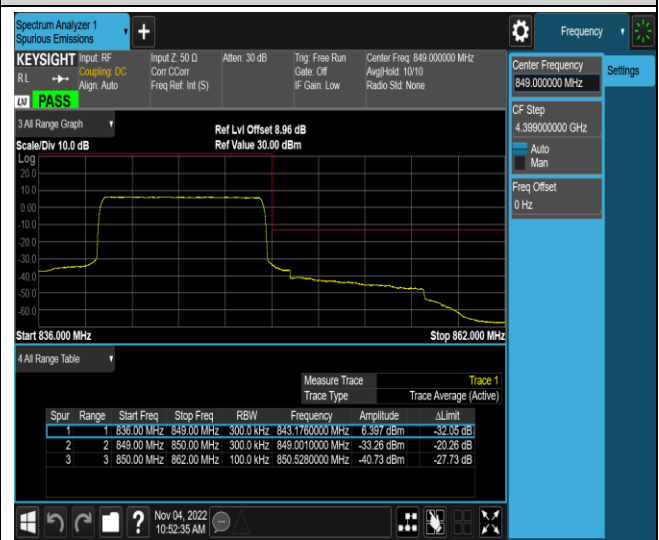

Band5-10MHz-QPSK-20600-50RB#0

Band5-10MHz-16QAM-20450-1RB#49