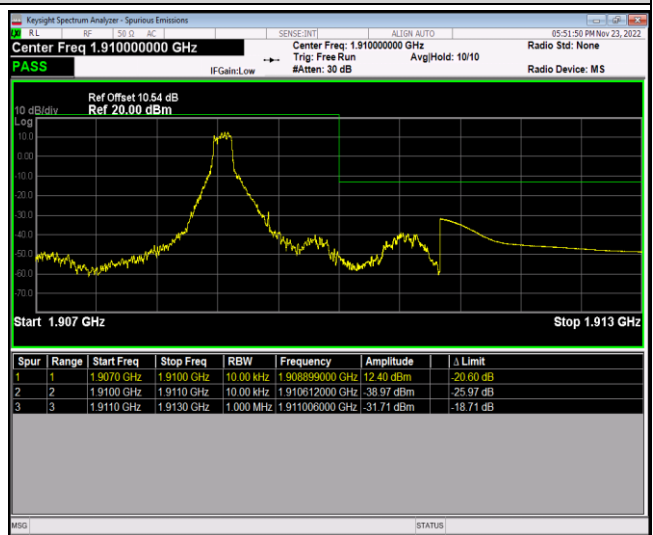

Remark: All bandwidth and all modulation had been tested, but only the worst case data displayed in this report.

Test Graphs

Band2-1.4MHz-64QAM-18607-6RB#0

Band2-1.4MHz-64QAM-19193-1RB#0

Band2-1.4MHz-64QAM-19193-1RB#5