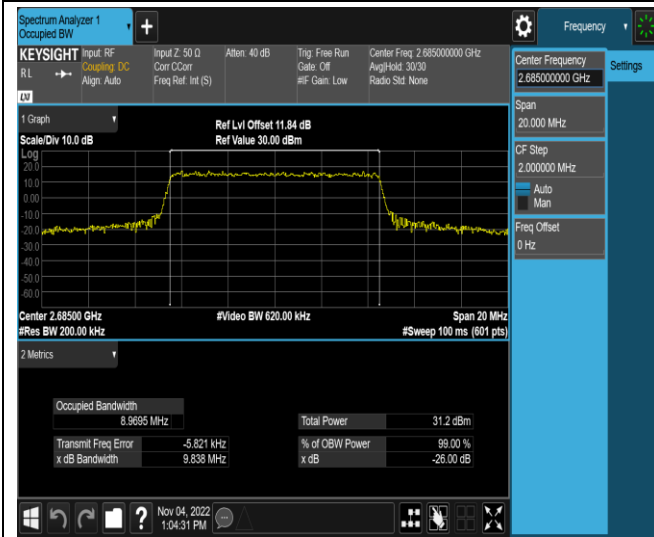

Band41-10MHz-16QAM-41540-50RB#0

Band41-10MHz-64QAM-40620-50RB#0