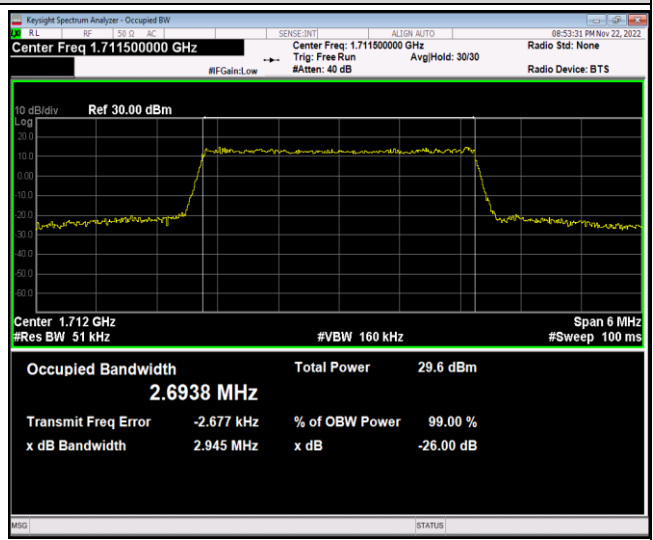

Band66-3MHz-64QAM-131987-15RB#0

Band66-3MHz-64QAM-132657-15RB#0