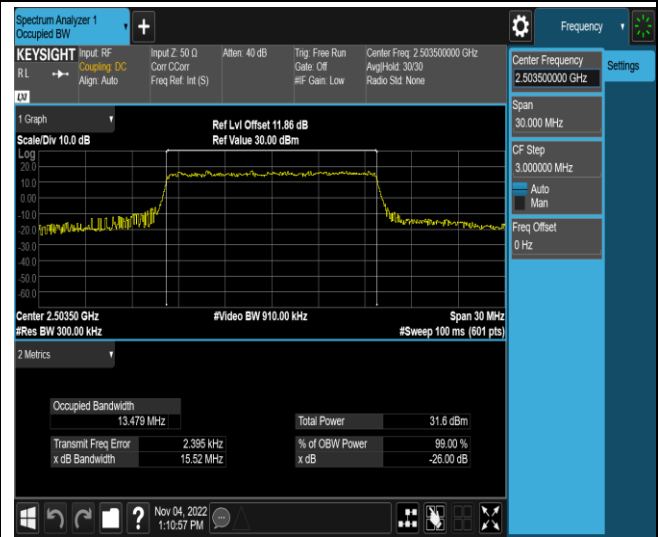

Band41-15MHz-16QAM-39725-75RB#0

Band41-15MHz-16QAM-41515-75RB#0