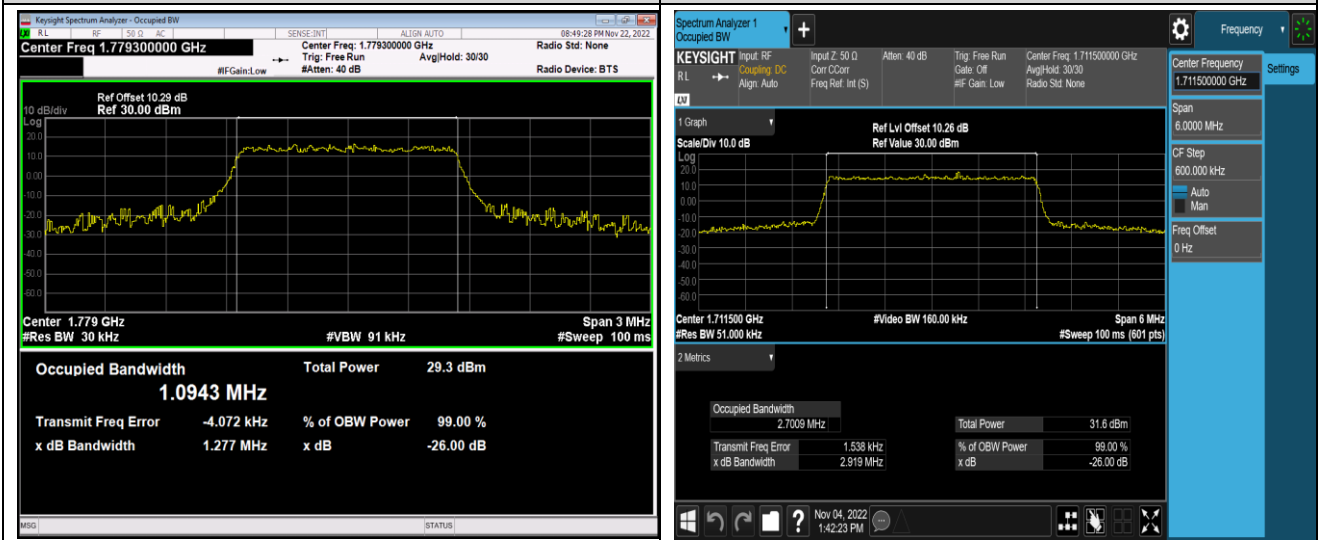

Band66-1.4MHz-64QAM-132665-6RB#0

Band66-3MHz-QPSK-131987-15RB#0

Band66-3MHz-QPSK-132322-15RB#0

Band66-3MHz-QPSK-132657-15RB#0