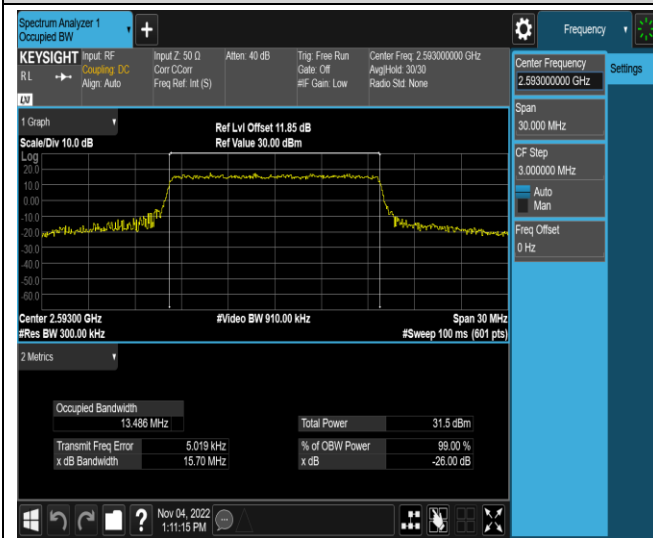

Band41-15MHz-16QAM-40620-75RB#0

Band41-15MHz-64QAM-39725-75RB#0