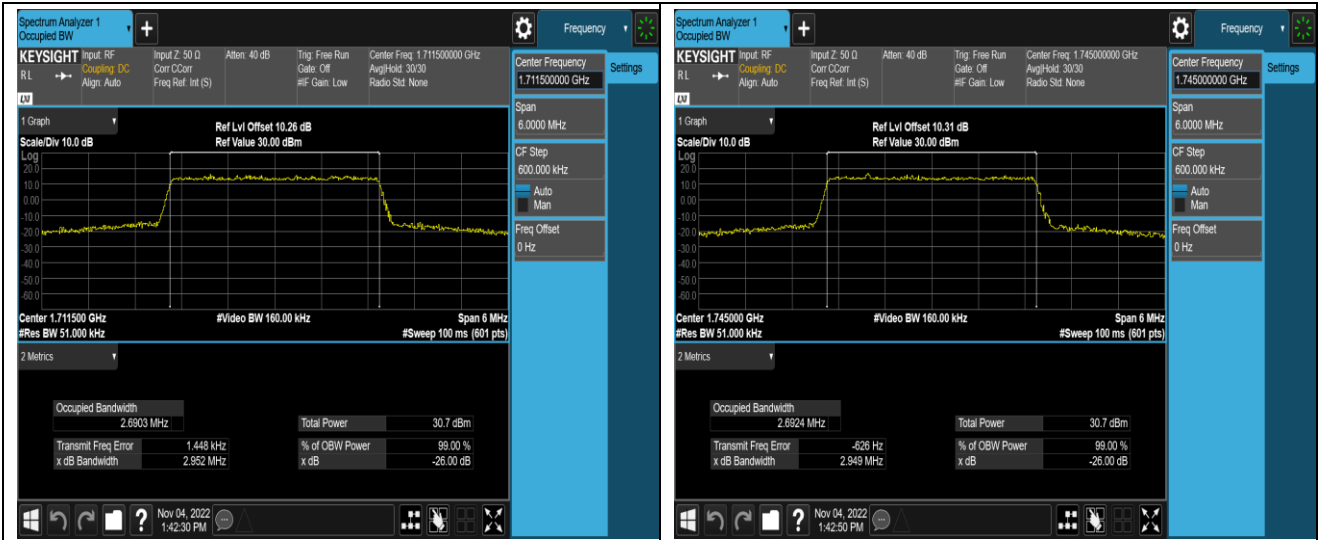

Band66-3MHz-16QAM-131987-15RB#0

Band66-3MHz-16QAM-132322-15RB#0

Band66-3MHz-16QAM-132657-15RB#0

Band66-3MHz-64QAM-131987-15RB#0