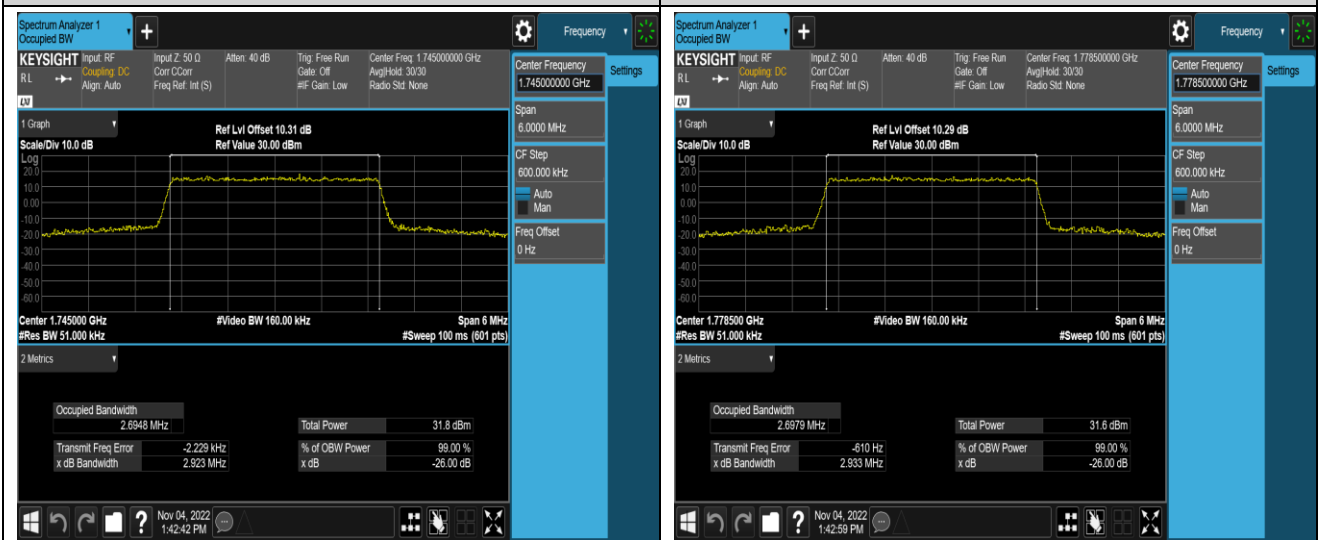

Band66-1.4MHz-64QAM-131979-6RB#0

Band66-1.4MHz-64QAM-132322-6RB#0

Band66-1.4MHz-64QAM-132665-6RB#0

Band66-3MHz-QPSK-131987-15RB#0

Band66-3MHz-QPSK-132322-15RB#0

Band66-3MHz-QPSK-132657-15RB#0

Band66-3MHz-16QAM-131987-15RB#0