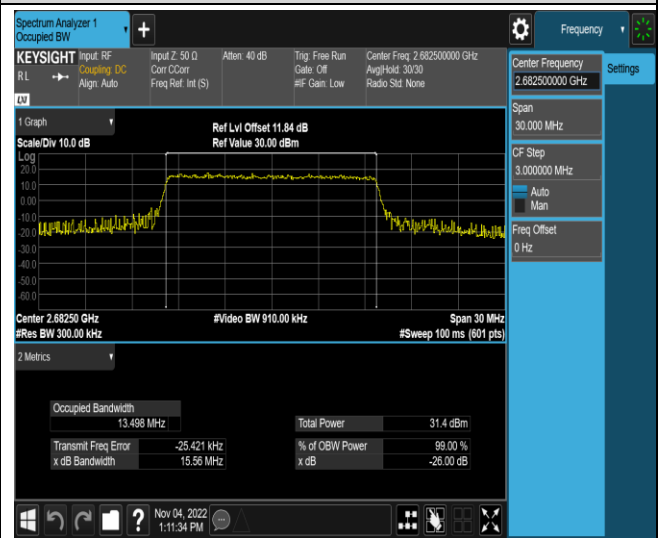

Band41-15MHz-16QAM-41515-75RB#0

Band41-15MHz-64QAM-40620-75RB#0