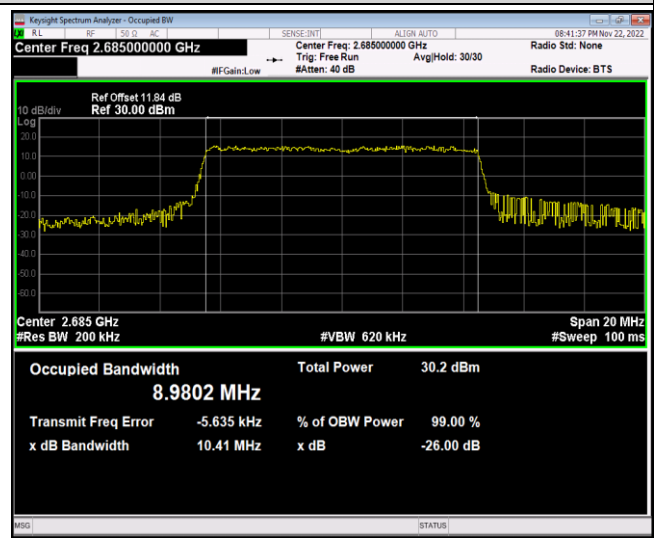

Band41-10MHz-64QAM-39700-50RB#0

Band41-10MHz-64QAM-40620-50RB#0

Band41-10MHz-64QAM-41540-50RB#0

Band41-15MHz-QPSK-39725-75RB#0

Band41-15MHz-QPSK-40620-75RB#0

Band41-15MHz-QPSK-41515-75RB#0

Band41-15MHz-16QAM-39725-75RB#0