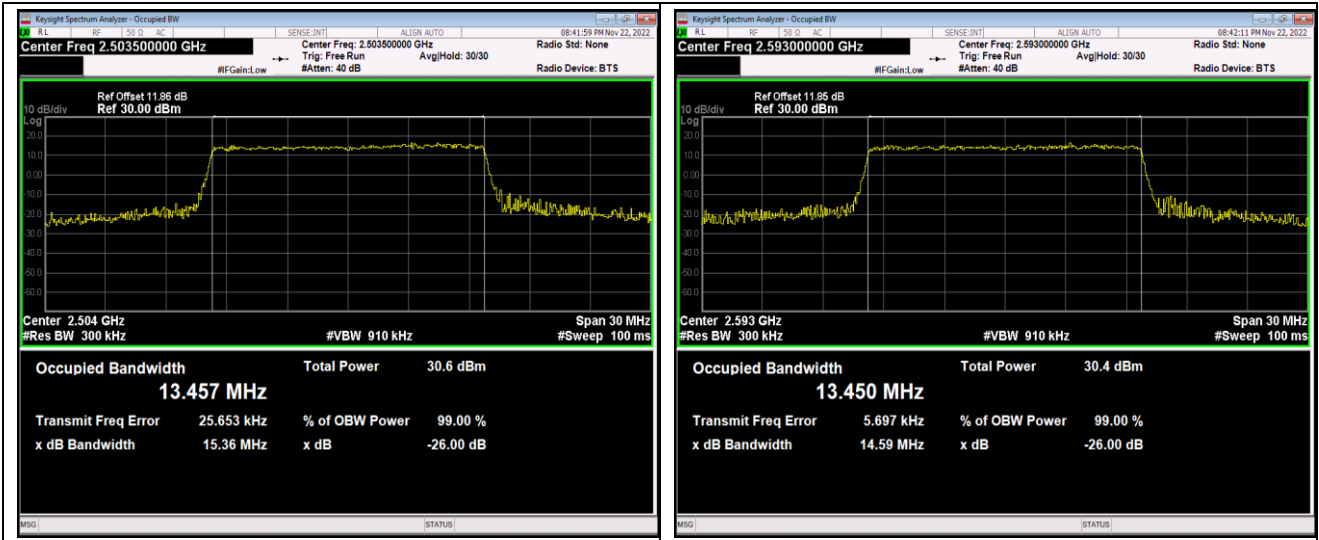

Band41-15MHz-16QAM-40620-75RB#0

Band41-15MHz-16QAM-41515-75RB#0

Band41-15MHz-64QAM-39725-75RB#0

Band41-15MHz-64QAM-40620-75RB#0

Band41-15MHz-64QAM-41515-75RB#0

Band41-20MHz-QPSK-39750-100RB#0

Band41-20MHz-QPSK-40620-100RB#0