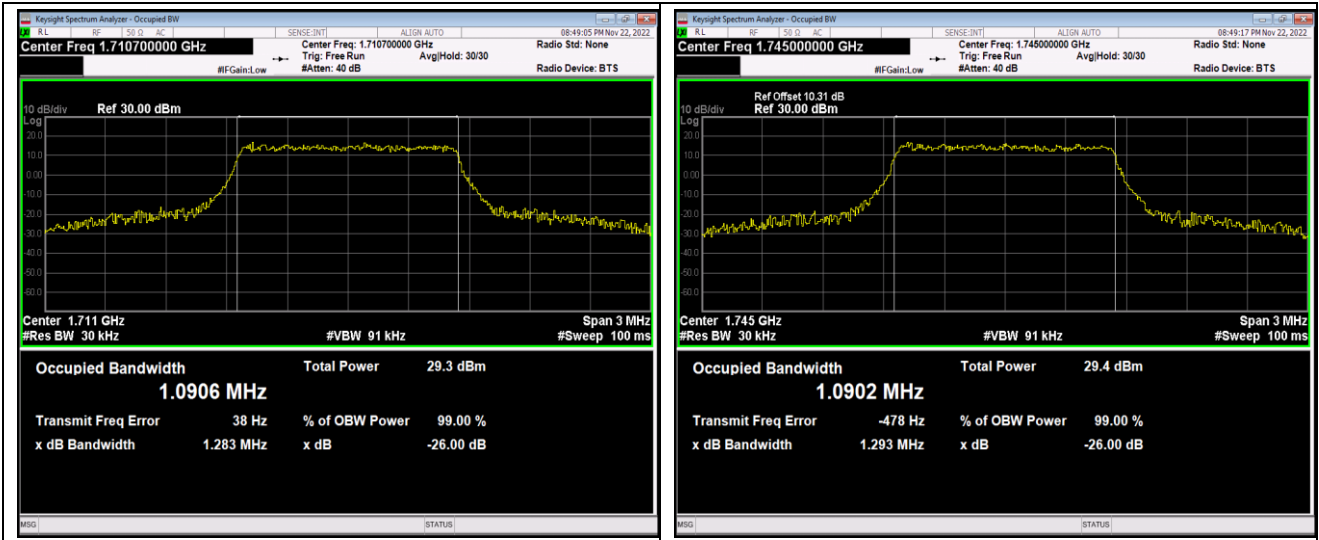

Band66-1.4MHz-64QAM-131979-6RB#0

Band66-1.4MHz-64QAM-132322-6RB#0

Band66-1.4MHz-64QAM-132665-6RB#0

Band66-3MHz-QPSK-131987-15RB#0