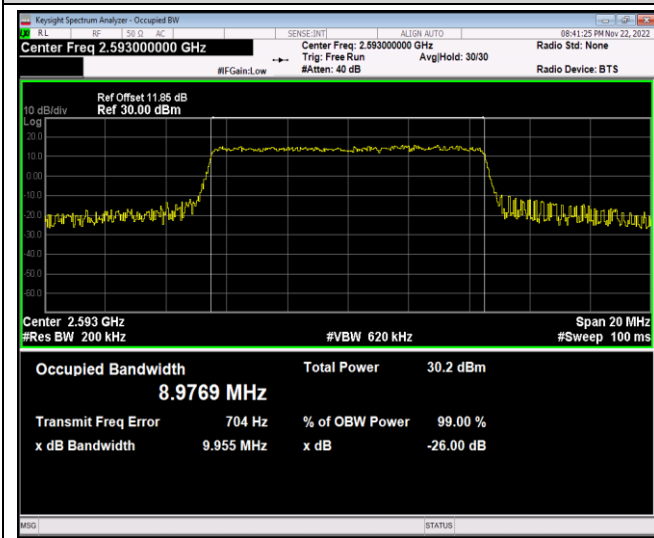

Band41-10MHz-64QAM-40620-50RB#0

Band41-15MHz-QPSK-39725-75RB#0