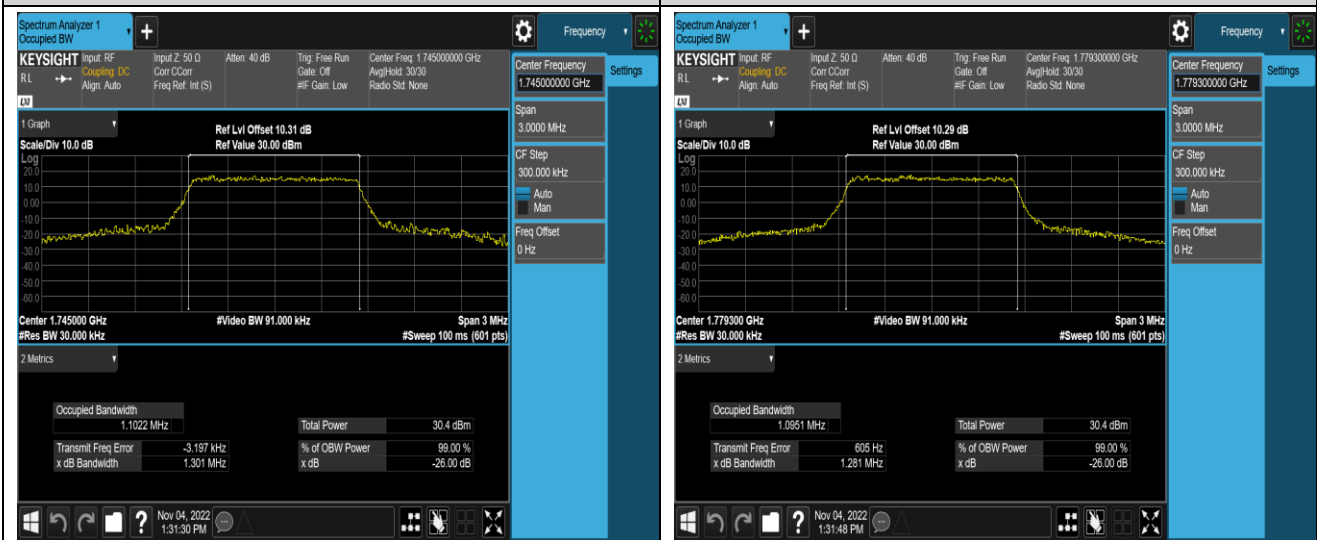

Band41-20MHz-QPSK-41490-100RB#0

Band41-20MHz-16QAM-39750-100RB#0

Band41-20MHz-16QAM-40620-100RB#0

Band66-1.4MHz-QPSK-132665-6RB#0

Band66-1.4MHz-16QAM-131979-6RB#0

Band66-1.4MHz-16QAM-132322-6RB#0

Band66-1.4MHz-16QAM-132665-6RB#0