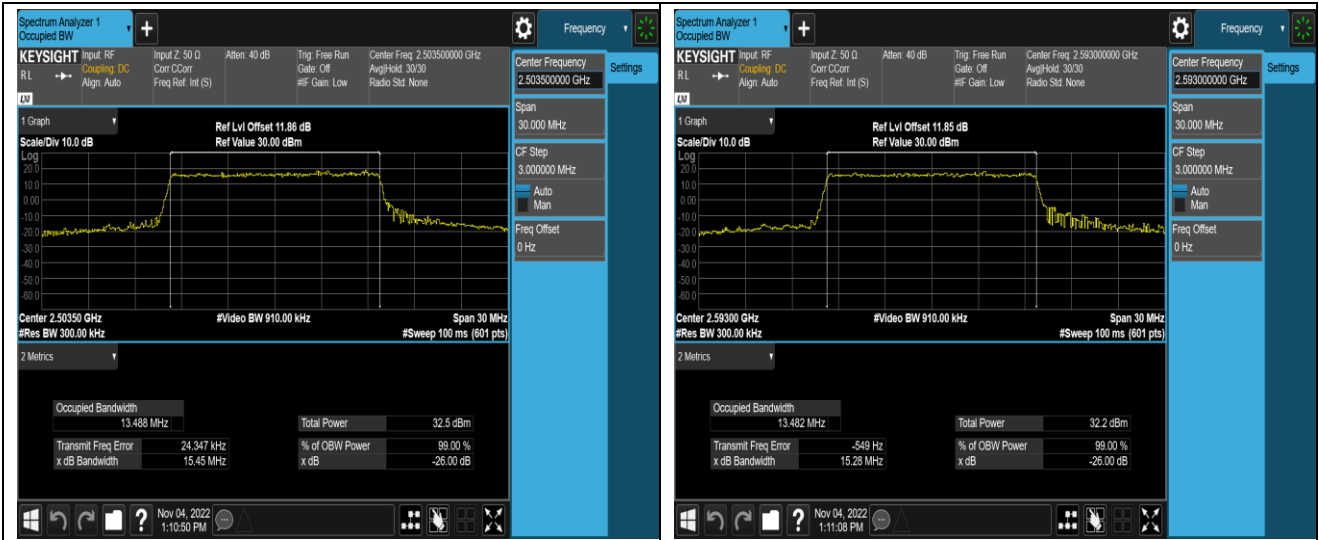

Band41-10MHz-64QAM-39700-50RB#0

Band41-10MHz-64QAM-40620-50RB#0

Band41-10MHz-64QAM-41540-50RB#0

Band41-15MHz-QPSK-39725-75RB#0

Band41-15MHz-QPSK-40620-75RB#0

Band41-15MHz-QPSK-41515-75RB#0

Band41-15MHz-16QAM-39725-75RB#0