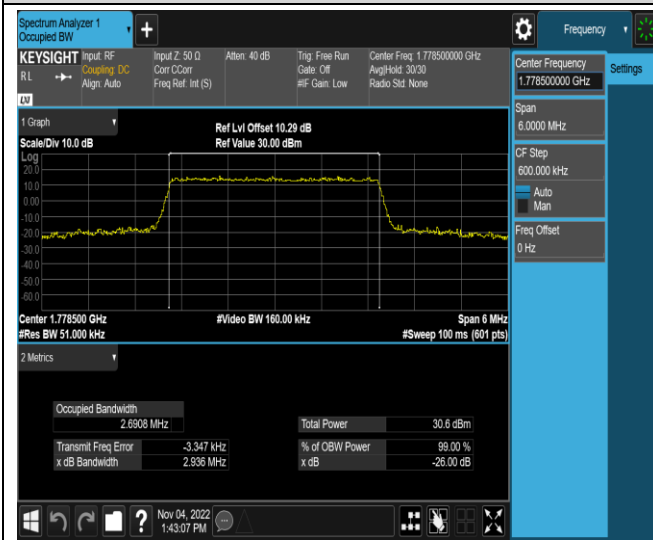

Band66-3MHz-16QAM-132657-15RB#0

Band66-3MHz-64QAM-132322-15RB#0