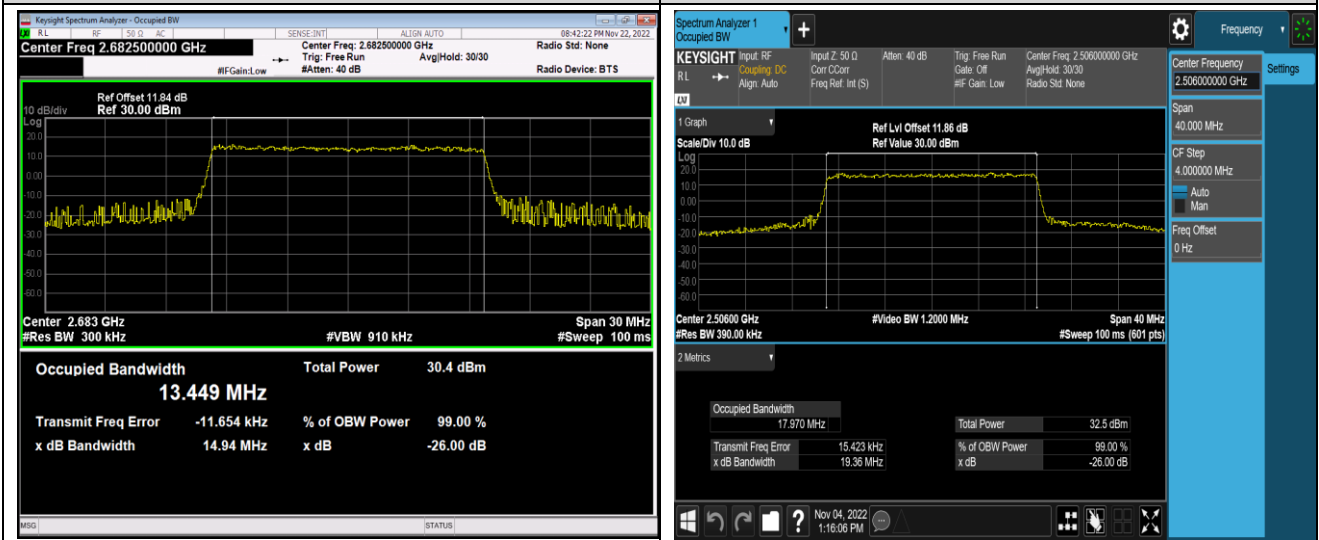

Band41-15MHz-16QAM-40620-75RB#0

Band41-15MHz-16QAM-41515-75RB#0

Band41-15MHz-64QAM-39725-75RB#0

Band41-15MHz-64QAM-40620-75RB#0

Band41-15MHz-64QAM-41515-75RB#0

Band41-20MHz-QPSK-39750-100RB#0

Band41-20MHz-QPSK-40620-100RB#0