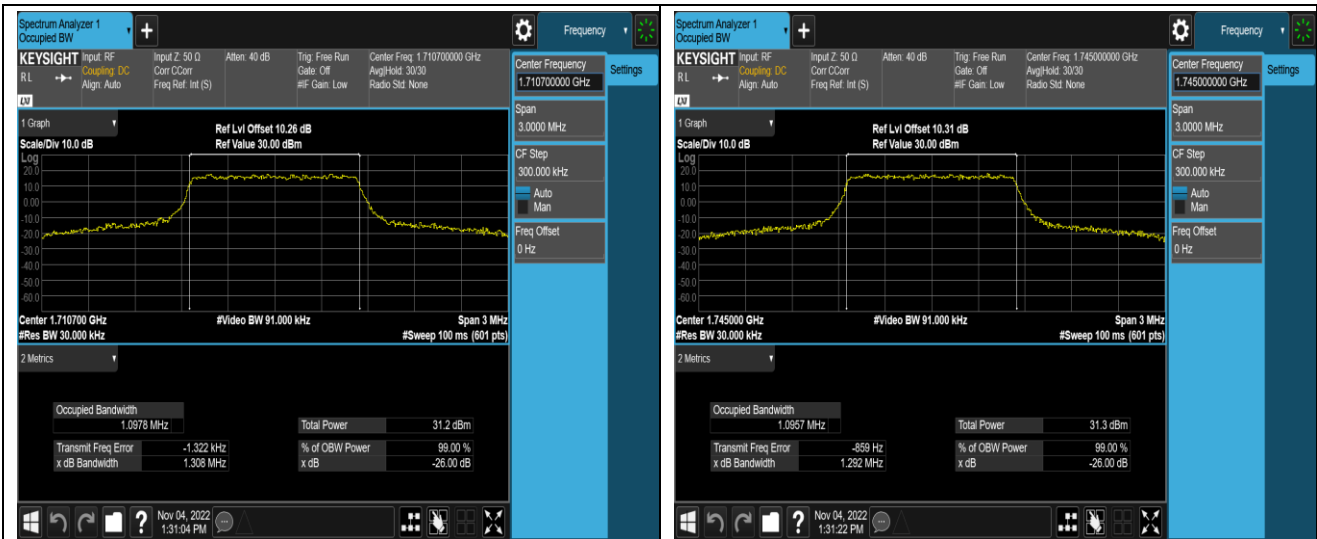

Band66-1.4MHz-QPSK-132665-6RB#0

Band66-1.4MHz-16QAM-131979-6RB#0