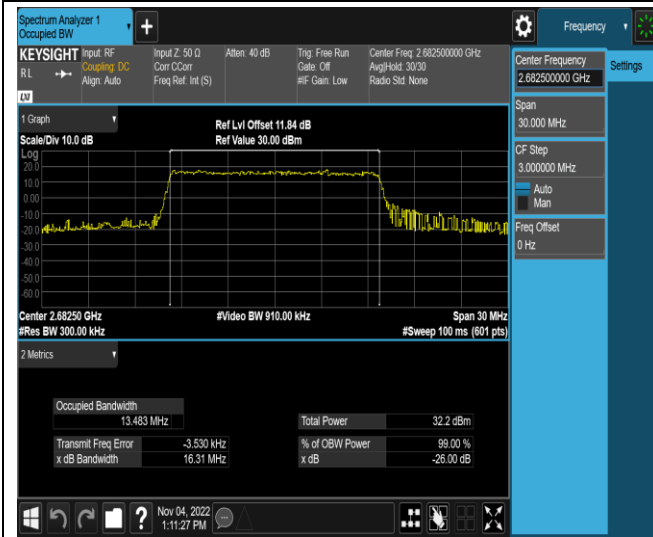

Band41-10MHz-64QAM-39700-50RB#0

Band41-10MHz-64QAM-40620-50RB#0

Band41-10MHz-64QAM-41540-50RB#0

Band41-15MHz-QPSK-39725-75RB#0

Band41-15MHz-QPSK-40620-75RB#0

Band41-15MHz-QPSK-41515-75RB#0

Band41-15MHz-16QAM-39725-75RB#0