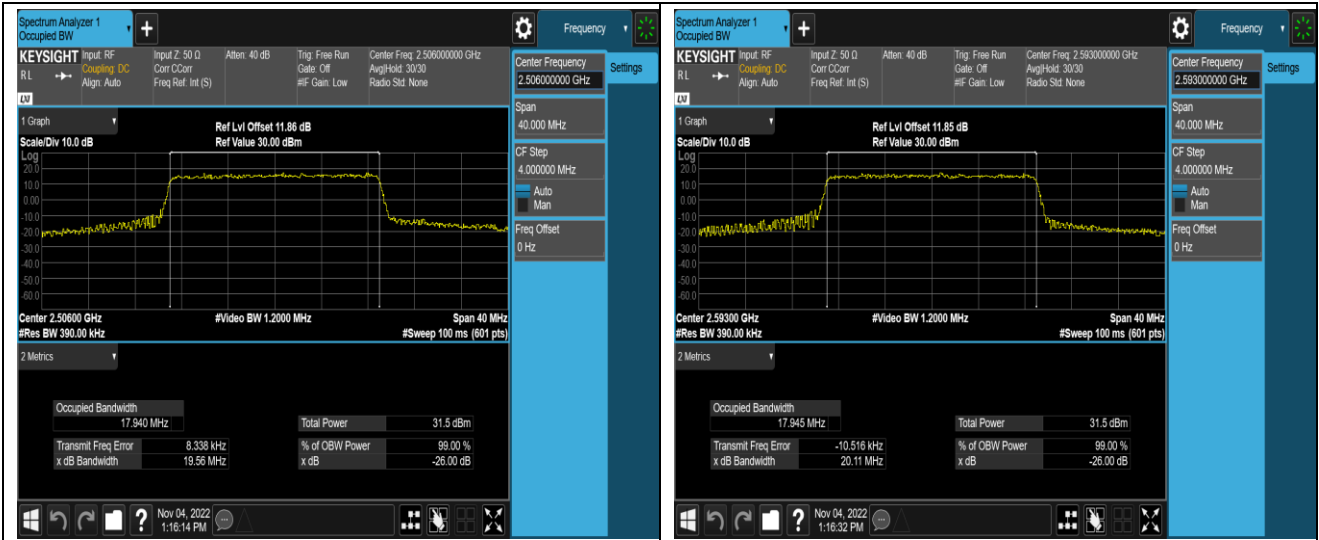

Band41-20MHz-16QAM-39750-100RB#0

Band41-20MHz-16QAM-40620-100RB#0