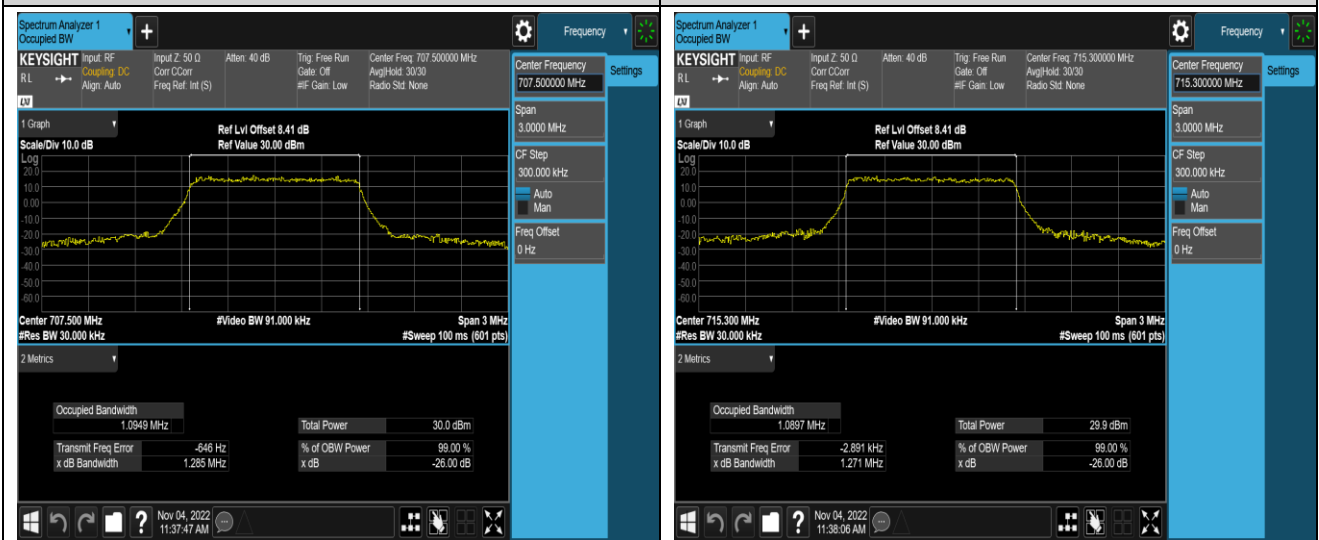

Band12-1.4MHz-16QAM-23095-6RB#0

Band12-1.4MHz-16QAM-23173-6RB#0

Band12-1.4MHz-64QAM-23017-6RB#0

Band12-1.4MHz-64QAM-23095-6RB#0