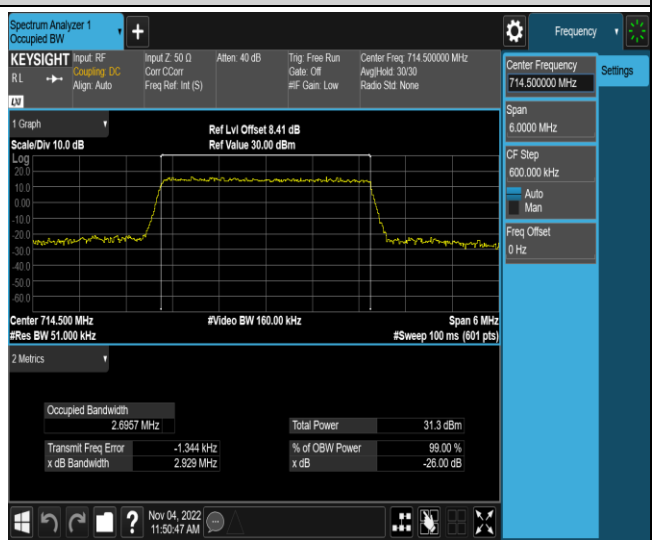

Band12-3MHz-QPSK-23165-15RB#0

Band12-3MHz-16QAM-23095-15RB#0