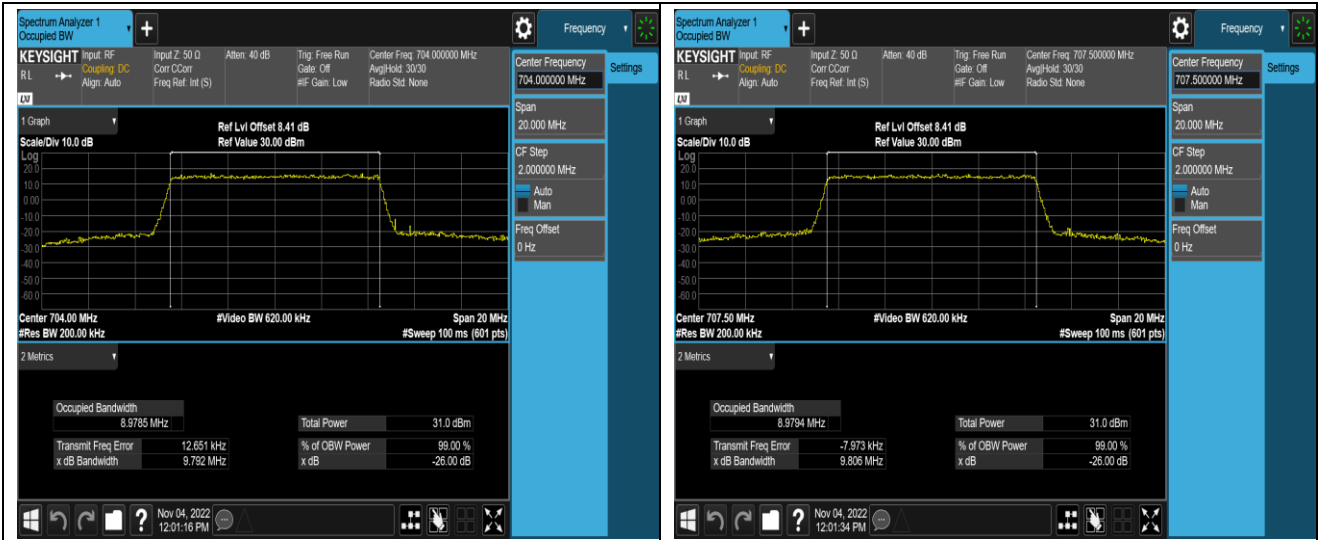

Band12-10MHz-16QAM-23130-50RB#0

Band12-10MHz-64QAM-23060-50RB#0