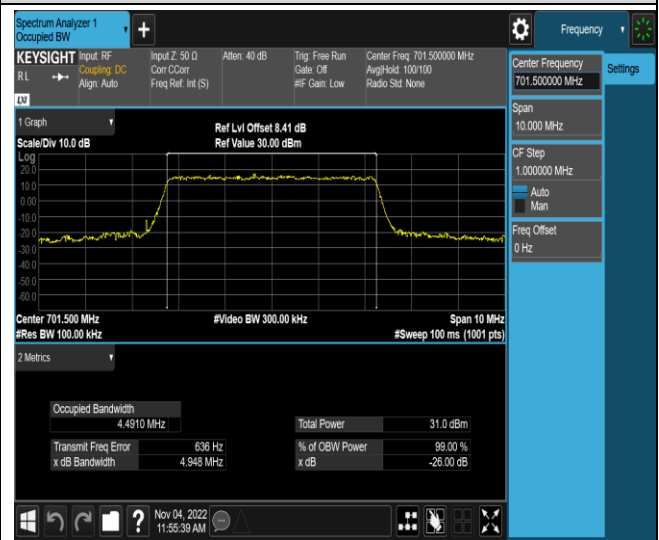

Band12-5MHz-QPSK-23035-25RB#0

Band12-5MHz-QPSK-23095-25RB#0

Band12-5MHz-QPSK-23155-25RB#0

Band12-5MHz-16QAM-23035-25RB#0

Band12-5MHz-16QAM-23095-25RB#0

Band12-5MHz-16QAM-23155-25RB#0

Band12-5MHz-64QAM-23035-25RB#0