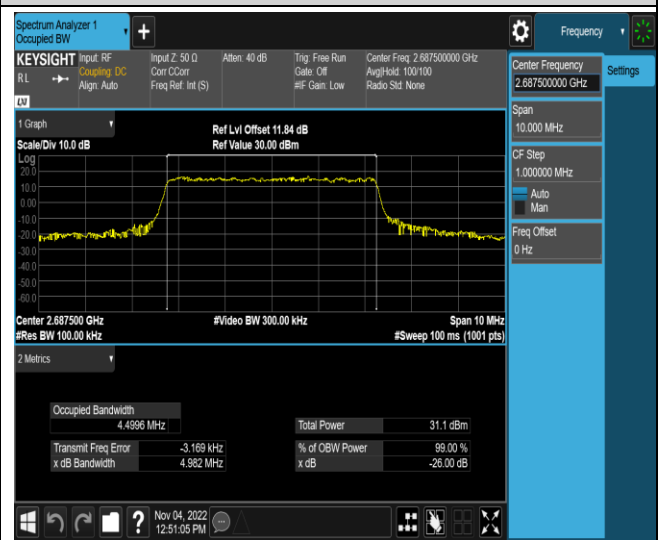

Band41-5MHz-16QAM-41565-25RB#0

Band41-5MHz-64QAM-40620-25RB#0