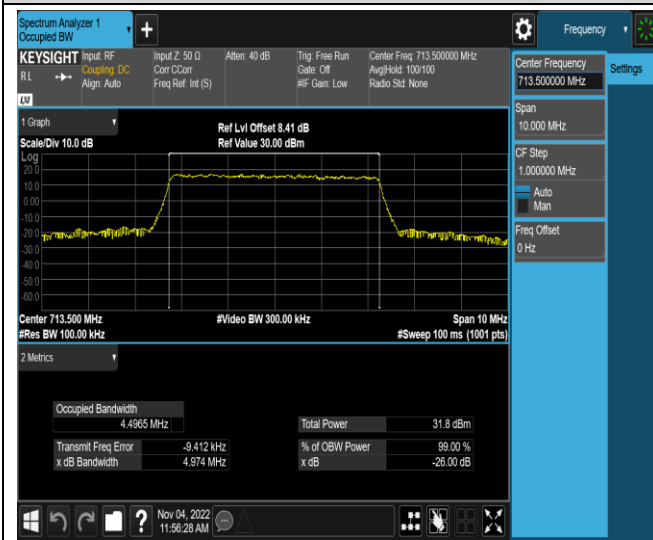

Band12-5MHz-QPSK-23035-25RB#0

Band12-5MHz-QPSK-23095-25RB#0

Band12-5MHz-QPSK-23155-25RB#0

Band12-5MHz-16QAM-23035-25RB#0

Band12-5MHz-16QAM-23095-25RB#0

Band12-5MHz-16QAM-23155-25RB#0

Band12-5MHz-64QAM-23035-25RB#0