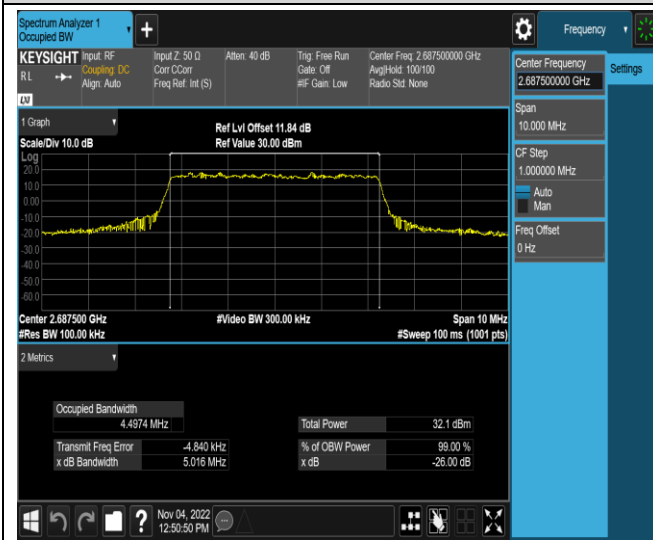

Band17-10MHz-64QAM-23780-50RB#0

Band17-10MHz-64QAM-23790-50RB#0

Band17-10MHz-64QAM-23800-50RB#0

Band41-5MHz-QPSK-39675-25RB#0

Band41-5MHz-QPSK-40620-25RB#0

Band41-5MHz-QPSK-41565-25RB#0

Band41-5MHz-16QAM-39675-25RB#0