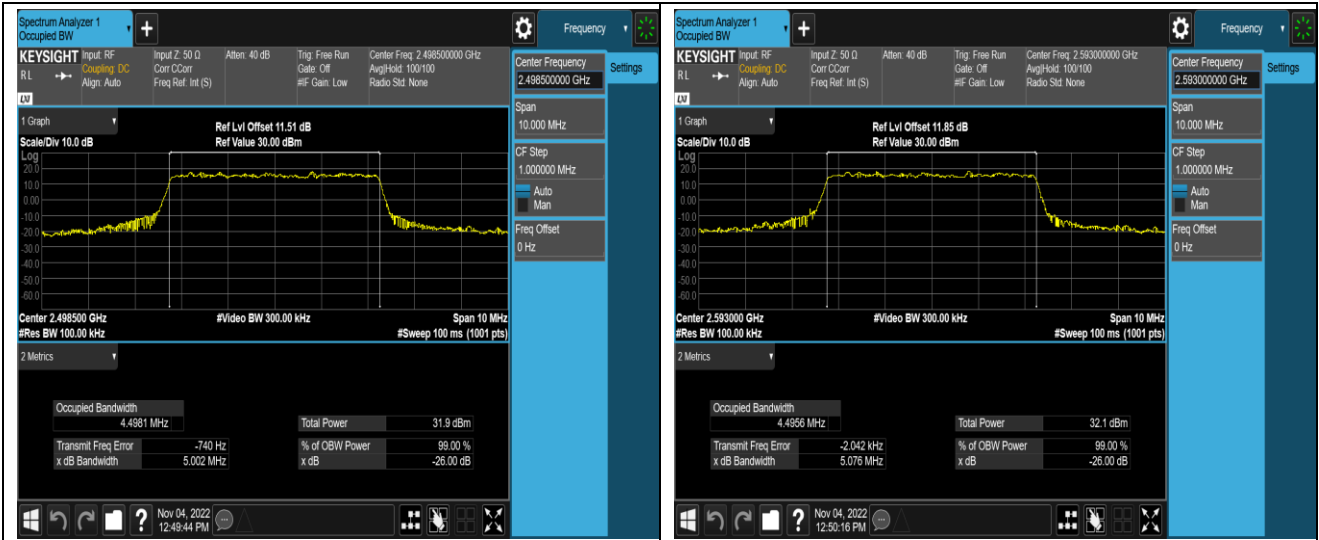

Band17-10MHz-64QAM-23780-50RB#0

Band17-10MHz-64QAM-23790-50RB#0

Band17-10MHz-64QAM-23800-50RB#0

Band41-5MHz-QPSK-39675-25RB#0

Band41-5MHz-QPSK-40620-25RB#0

Band41-5MHz-QPSK-41565-25RB#0

Band41-5MHz-16QAM-39675-25RB#0