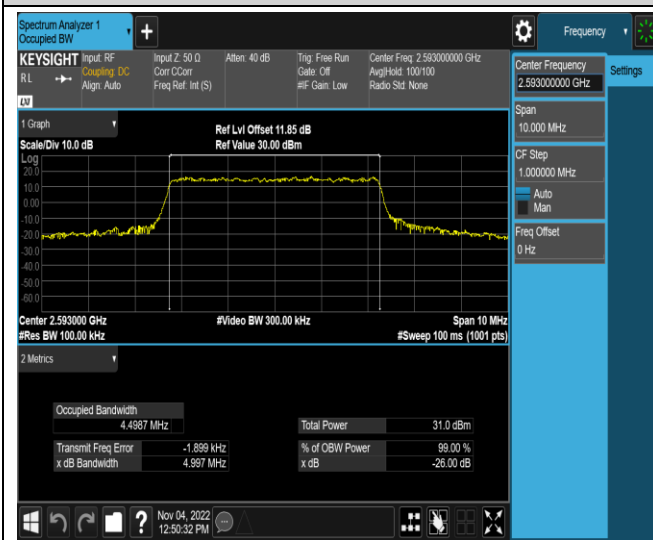

Band41-5MHz-16QAM-40620-25RB#0

Band41-5MHz-64QAM-39675-25RB#0