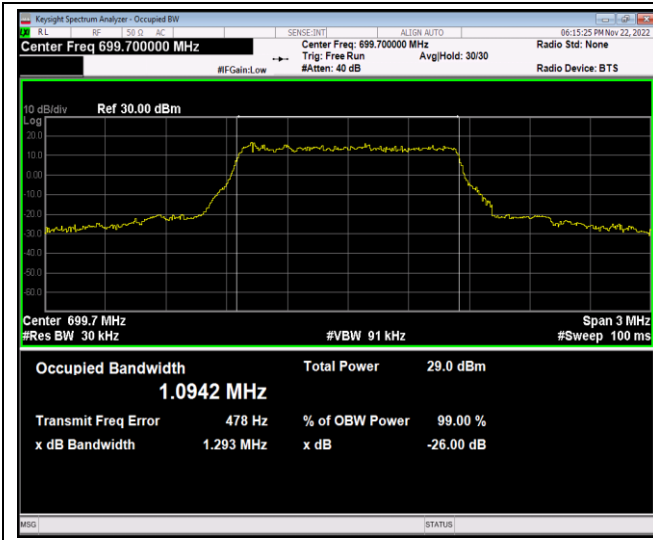

Band12-1.4MHz-64QAM-23017-6RB#0

Band12-1.4MHz-64QAM-23173-6RB#0