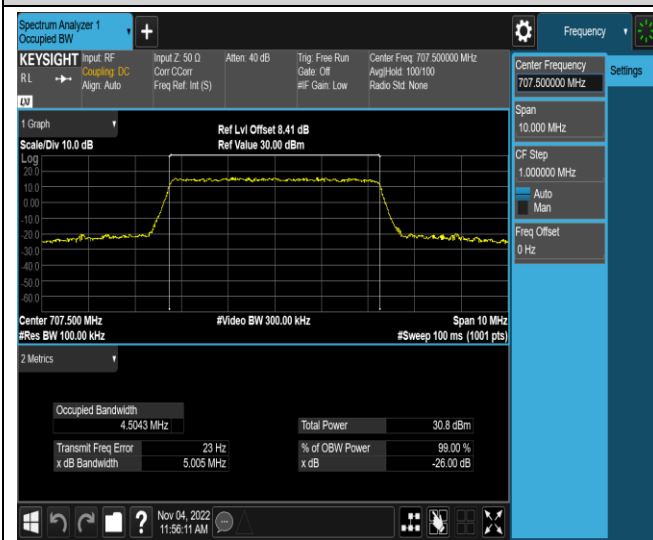

Band12-5MHz-QPSK-23035-25RB#0

Band12-5MHz-QPSK-23095-25RB#0

Band12-5MHz-QPSK-23155-25RB#0

Band12-5MHz-16QAM-23035-25RB#0

Band12-5MHz-16QAM-23095-25RB#0

Band12-5MHz-16QAM-23155-25RB#0

Band12-5MHz-64QAM-23035-25RB#0