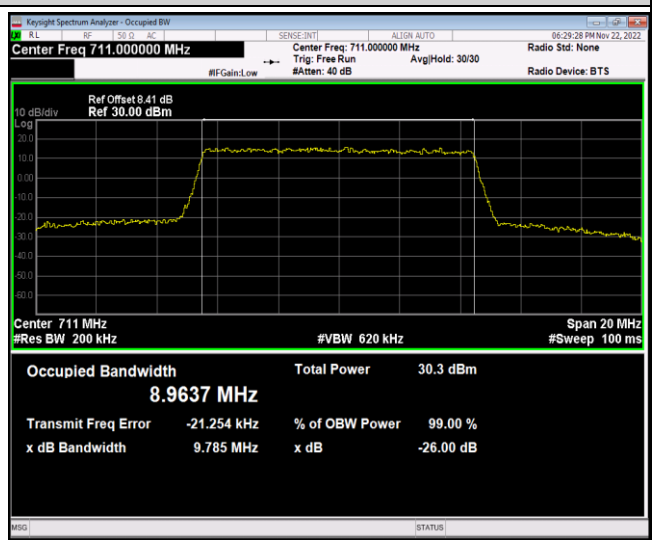

Band12-5MHz-64QAM-23095-25RB#0

Band12-10MHz-16QAM-23130-50RB#0

Band12-10MHz-64QAM-23060-50RB#0

Band12-10MHz-64QAM-23095-50RB#0

Band12-10MHz-64QAM-23130-50RB#0

Band17-5MHz-QPSK-23755-25RB#0

Band17-5MHz-QPSK-23790-25RB#0