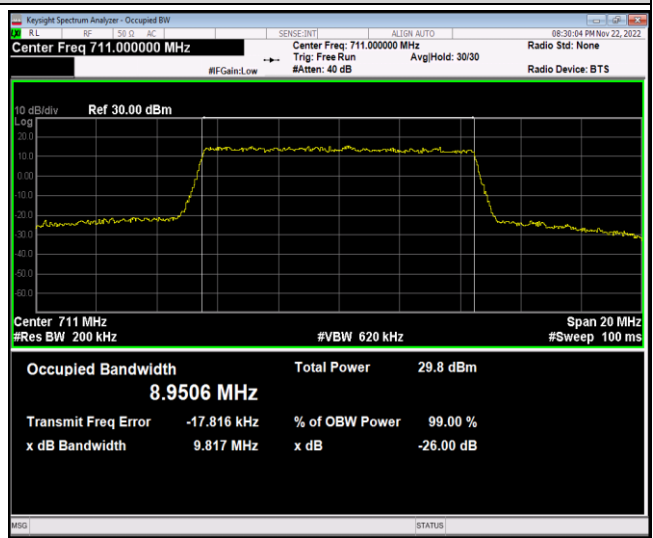

Band17-10MHz-64QAM-23780-50RB#0

Band17-10MHz-64QAM-23790-50RB#0

Band17-10MHz-64QAM-23800-50RB#0

Band41-5MHz-QPSK-39675-25RB#0

Band41-5MHz-QPSK-40620-25RB#0

Band41-5MHz-QPSK-41565-25RB#0

Band41-5MHz-16QAM-39675-25RB#0