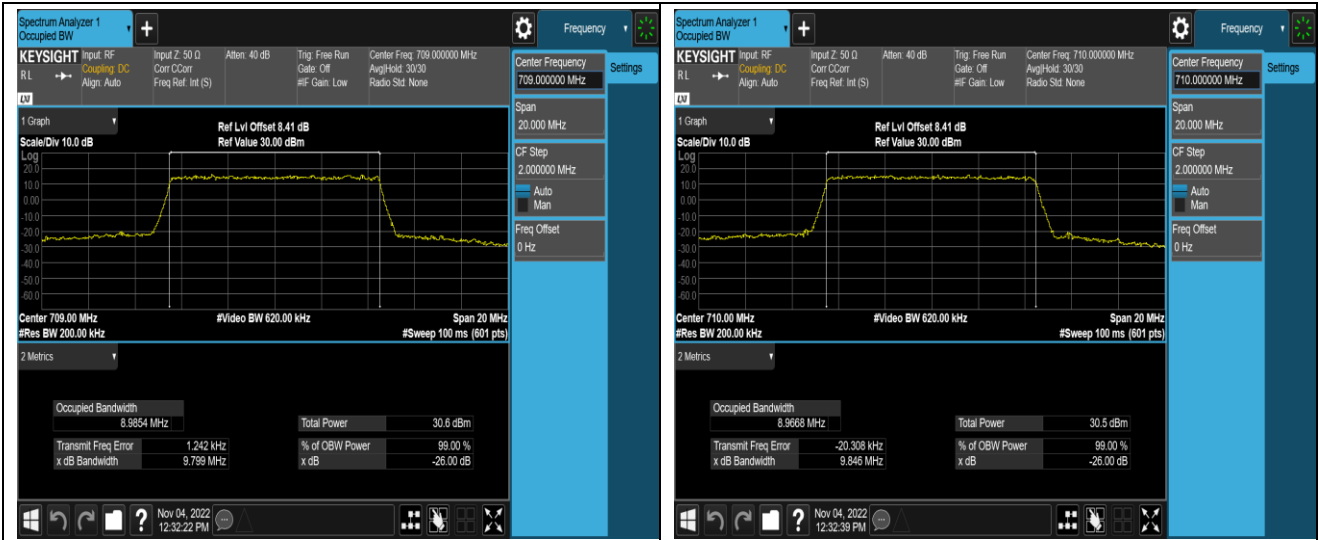

Band17-5MHz-64QAM-23825-25RB#0

Band17-10MHz-QPSK-23780-50RB#0

Band17-10MHz-QPSK-23790-50RB#0

Band17-10MHz-QPSK-23800-50RB#0

Band17-10MHz-16QAM-23780-50RB#0

Band17-10MHz-16QAM-23790-50RB#0

Band17-10MHz-16QAM-23800-50RB#0