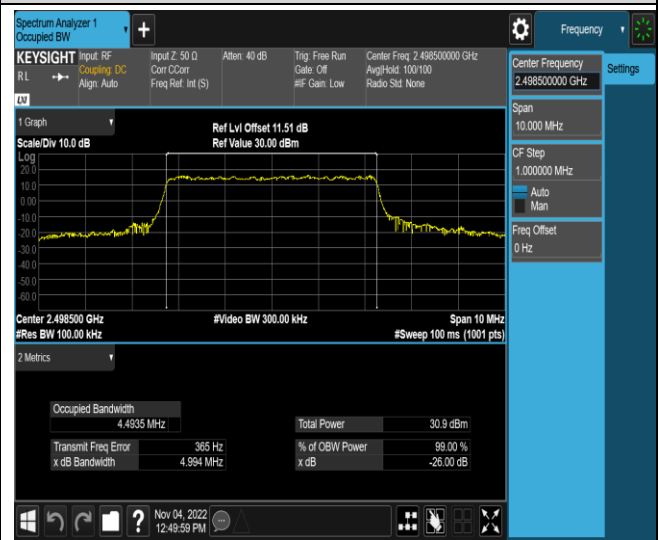

Band41-5MHz-16QAM-39675-25RB#0

Band41-5MHz-16QAM-41565-25RB#0