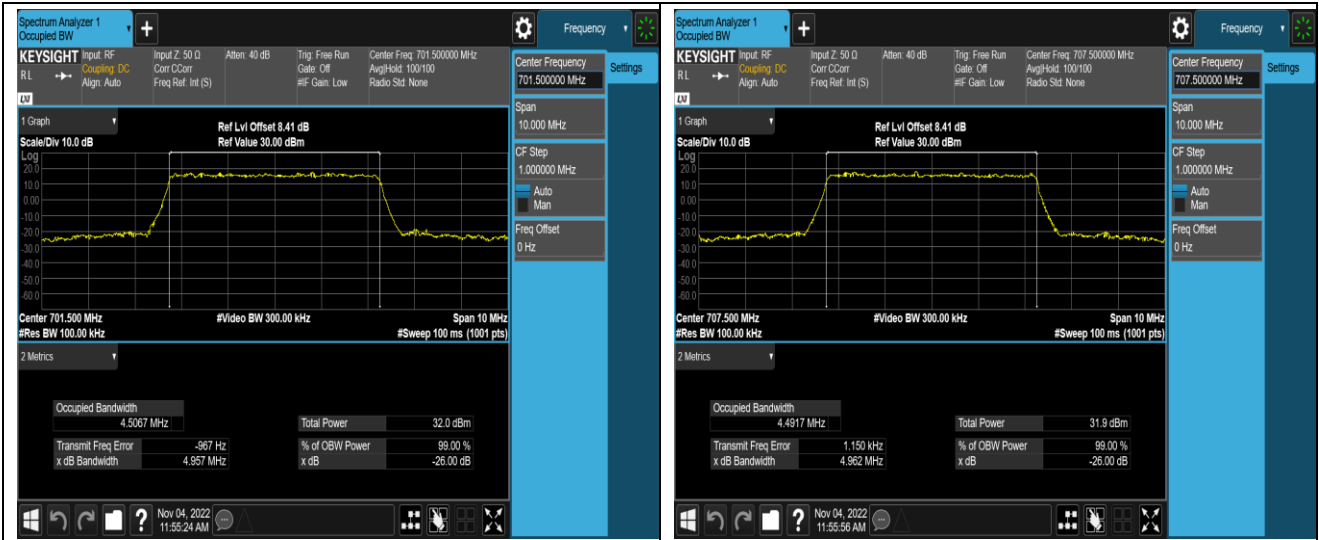

Band12-5MHz-QPSK-23035-25RB#0

Band12-5MHz-QPSK-23095-25RB#0

Band12-5MHz-QPSK-23155-25RB#0

Band12-5MHz-16QAM-23035-25RB#0