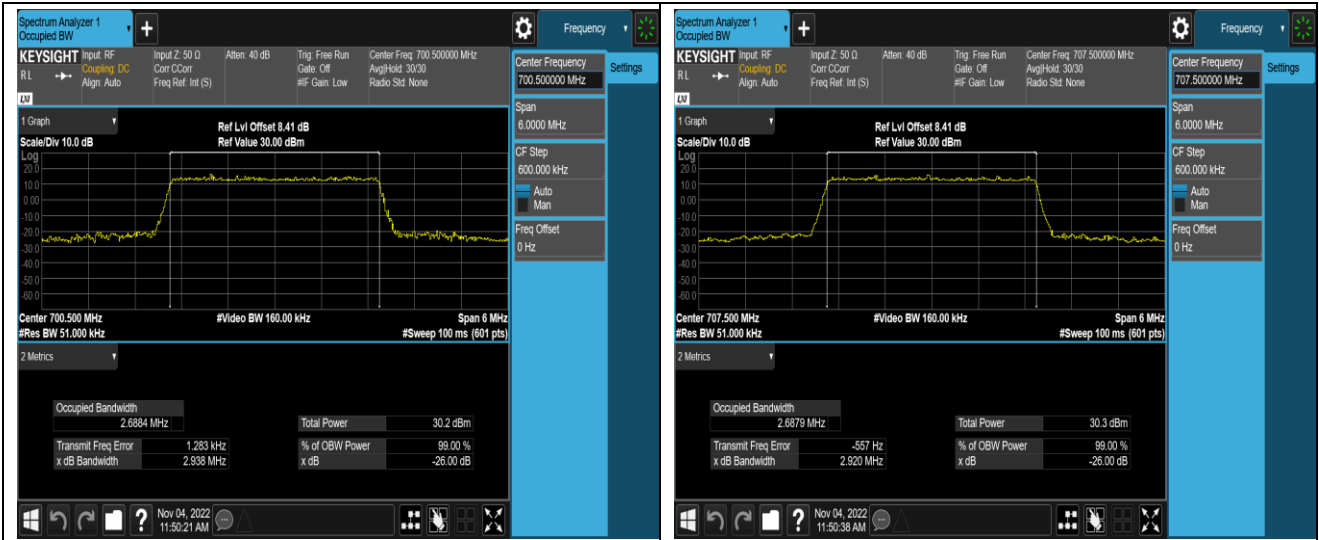

Band12-3MHz-16QAM-23025-15RB#0

Band12-3MHz-16QAM-23095-15RB#0

Band12-3MHz-16QAM-23165-15RB#0

Band12-3MHz-64QAM-23025-15RB#0