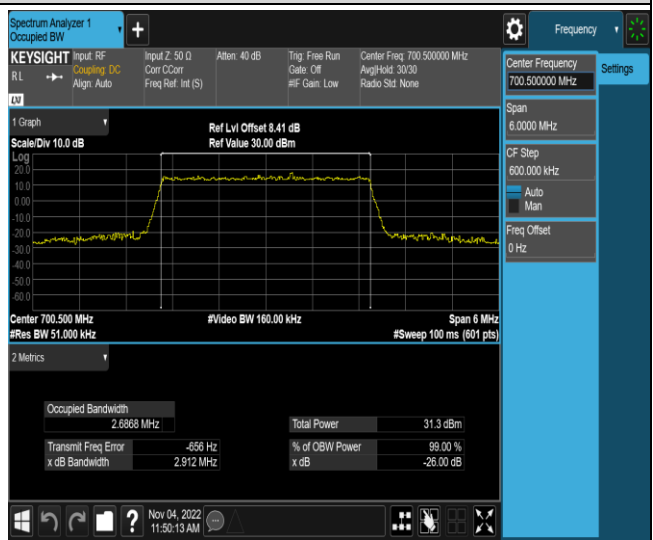

Band12-1.4MHz-16QAM-23095-6RB#0

Band12-1.4MHz-16QAM-23173-6RB#0

Band12-1.4MHz-64QAM-23017-6RB#0

Band12-1.4MHz-64QAM-23095-6RB#0

Band12-1.4MHz-64QAM-23173-6RB#0

Band12-3MHz-QPSK-23025-15RB#0

Band12-3MHz-QPSK-23095-15RB#0