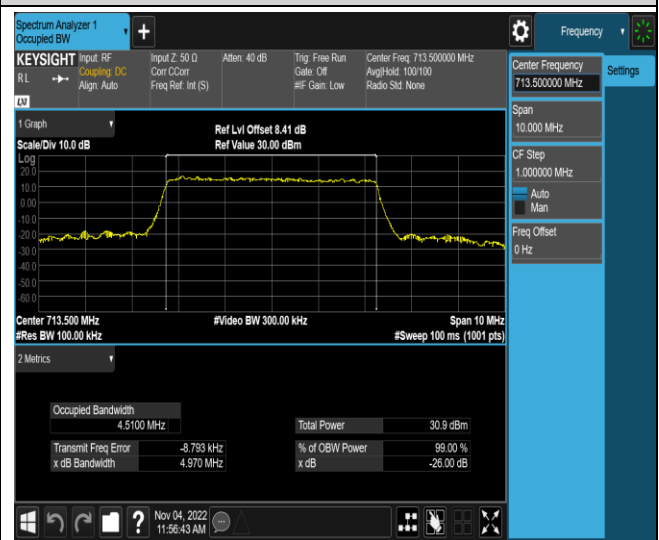

Band12-5MHz-QPSK-23035-25RB#0

Band12-5MHz-QPSK-23095-25RB#0

Band12-5MHz-QPSK-23155-25RB#0

Band12-5MHz-16QAM-23035-25RB#0

Band12-5MHz-16QAM-23095-25RB#0

Band12-5MHz-16QAM-23155-25RB#0

Band12-5MHz-64QAM-23035-25RB#0