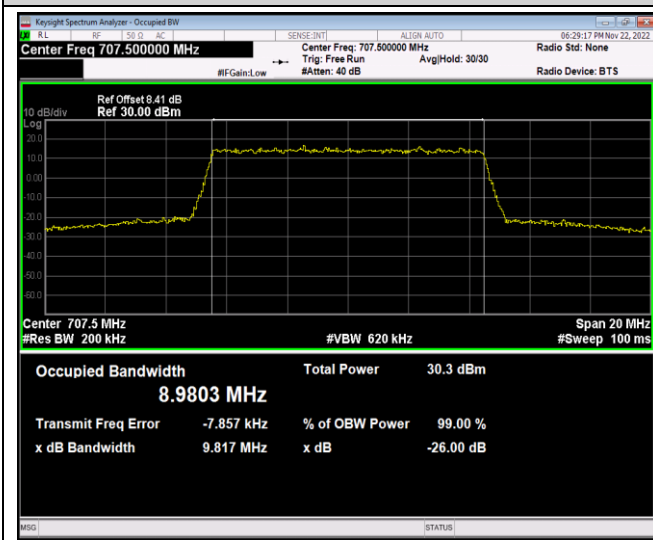

Band12-5MHz-64QAM-23095-25RB#0

Band12-10MHz-16QAM-23130-50RB#0

Band12-10MHz-64QAM-23060-50RB#0

Band12-10MHz-64QAM-23095-50RB#0

Band12-10MHz-64QAM-23130-50RB#0

Band17-5MHz-QPSK-23755-25RB#0

Band17-5MHz-QPSK-23790-25RB#0