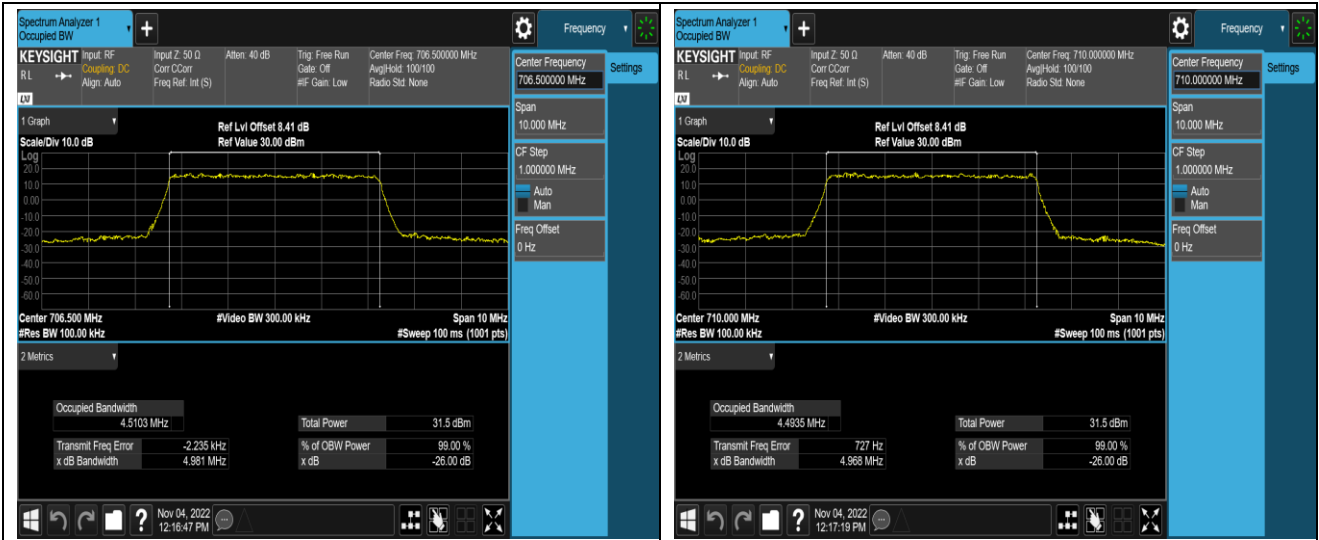

Band12-5MHz-64QAM-23095-25RB#0

Band12-10MHz-16QAM-23130-50RB#0

Band12-10MHz-64QAM-23060-50RB#0

Band12-10MHz-64QAM-23095-50RB#0

Band12-10MHz-64QAM-23130-50RB#0

Band17-5MHz-QPSK-23755-25RB#0

Band17-5MHz-QPSK-23790-25RB#0