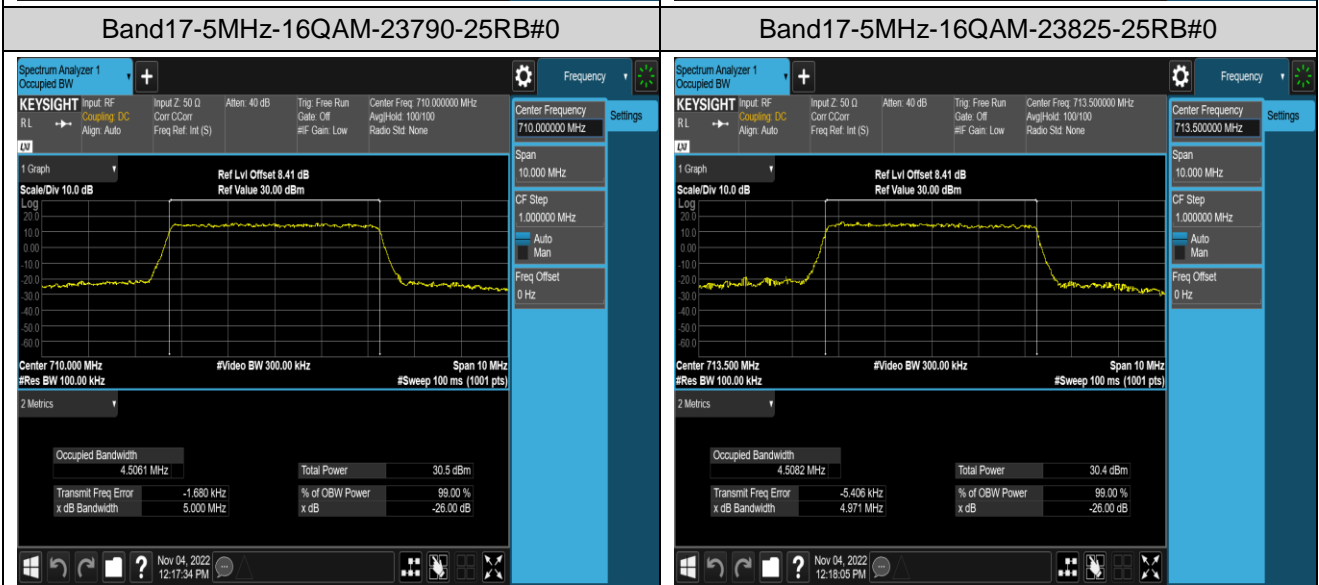

Band12-5MHz-64QAM-23095-25RB#0

Band12-10MHz-16QAM-23130-50RB#0

Band12-10MHz-64QAM-23060-50RB#0

Band12-10MHz-64QAM-23095-50RB#0

Band12-10MHz-64QAM-23130-50RB#0

Band17-5MHz-QPSK-23755-25RB#0

Band17-5MHz-QPSK-23790-25RB#0