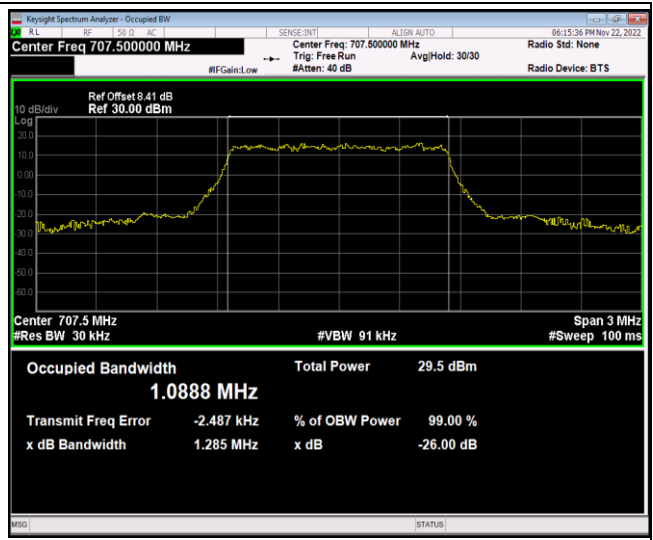

Band12-1.4MHz-16QAM-23095-6RB#0

Band12-1.4MHz-16QAM-23173-6RB#0

Band12-1.4MHz-64QAM-23017-6RB#0

Band12-1.4MHz-64QAM-23095-6RB#0

Band12-1.4MHz-64QAM-23173-6RB#0

Band12-3MHz-QPSK-23025-15RB#0

Band12-3MHz-QPSK-23095-15RB#0