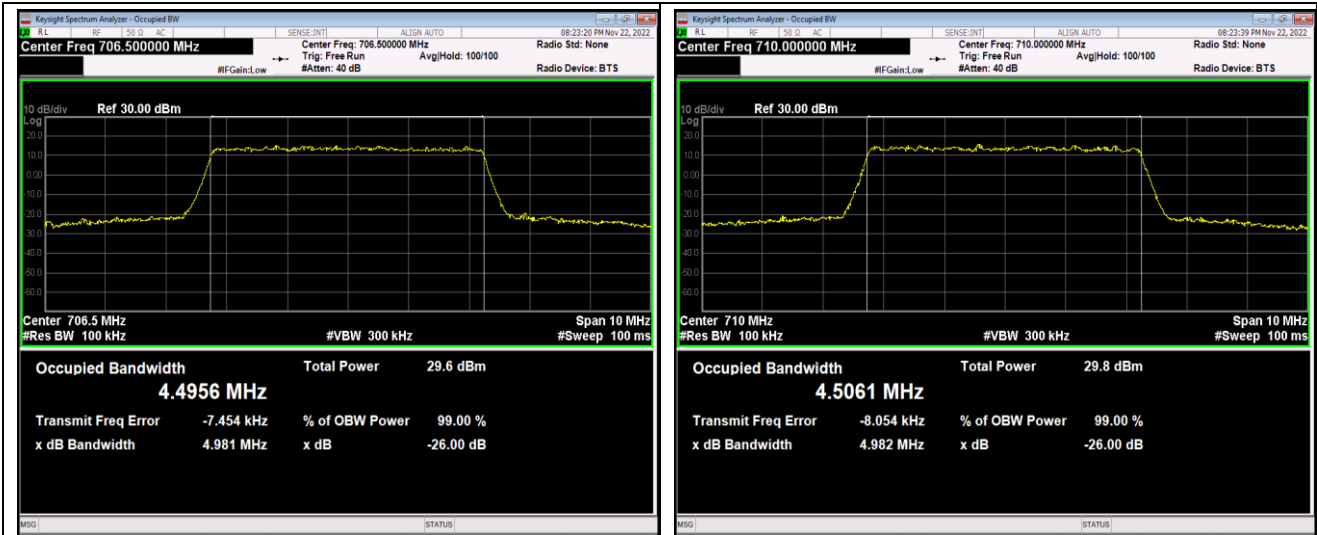

Band12-5MHz-64QAM-23095-25RB#0

Band12-10MHz-16QAM-23130-50RB#0

Band12-10MHz-64QAM-23060-50RB#0

Band12-10MHz-64QAM-23095-50RB#0

Band12-10MHz-64QAM-23130-50RB#0

Band17-5MHz-QPSK-23755-25RB#0

Band17-5MHz-QPSK-23790-25RB#0