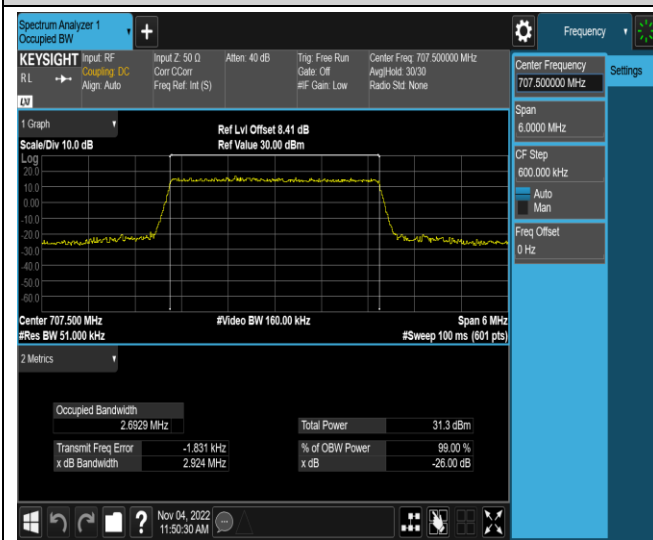

Band12-3MHz-QPSK-23095-15RB#0

Band12-3MHz-16QAM-23025-15RB#0