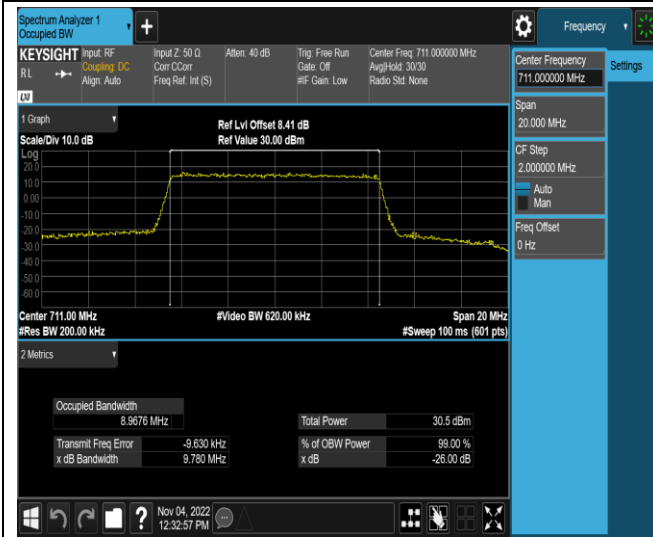

Band17-10MHz-16QAM-23800-50RB#0

Band17-10MHz-64QAM-23790-50RB#0