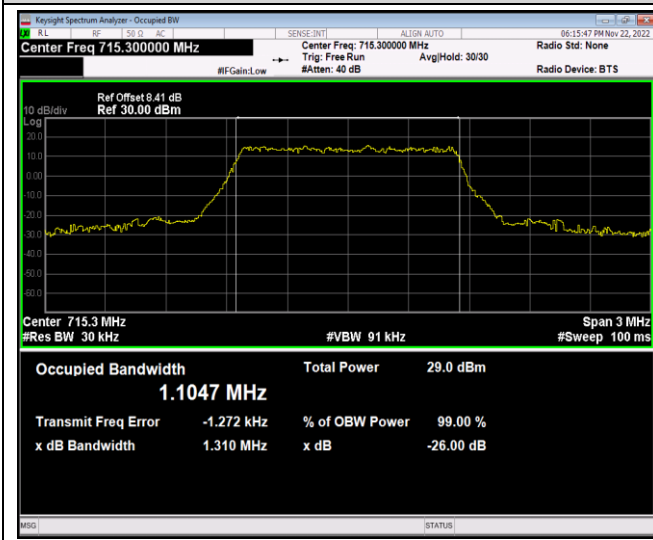

Band12-1.4MHz-16QAM-23095-6RB#0

Band12-1.4MHz-16QAM-23173-6RB#0

Band12-1.4MHz-64QAM-23017-6RB#0

Band12-1.4MHz-64QAM-23095-6RB#0

Band12-1.4MHz-64QAM-23173-6RB#0

Band12-3MHz-QPSK-23025-15RB#0

Band12-3MHz-QPSK-23095-15RB#0