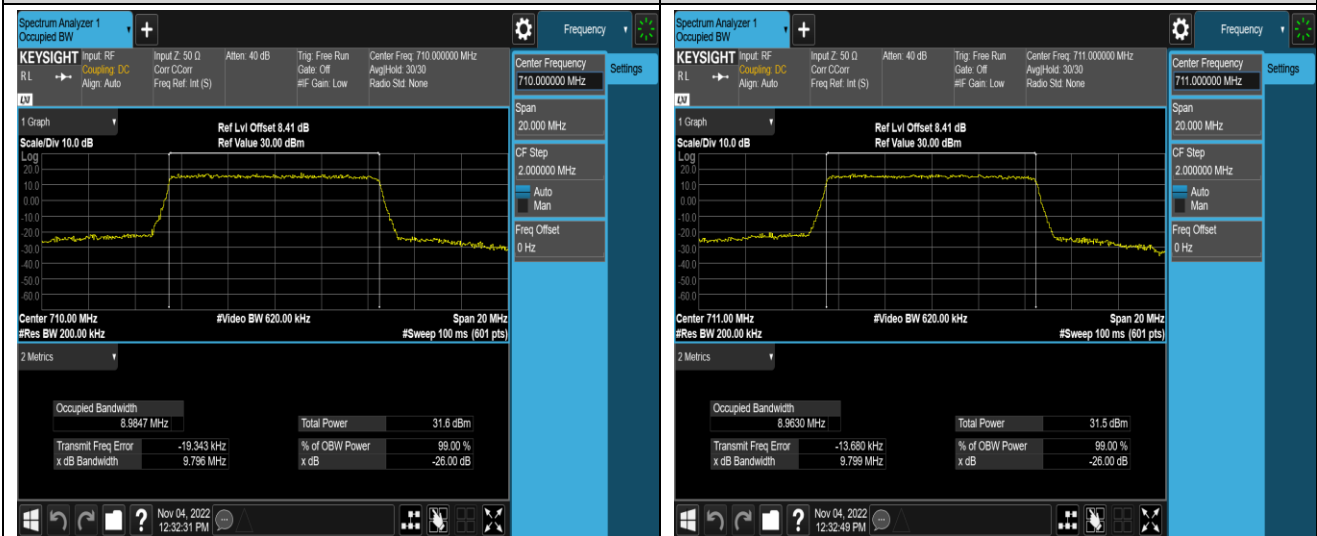

Band17-10MHz-QPSK-23790-50RB#0

Band17-10MHz-QPSK-23800-50RB#0

Band17-10MHz-16QAM-23780-50RB#0

Band17-10MHz-16QAM-23790-50RB#0