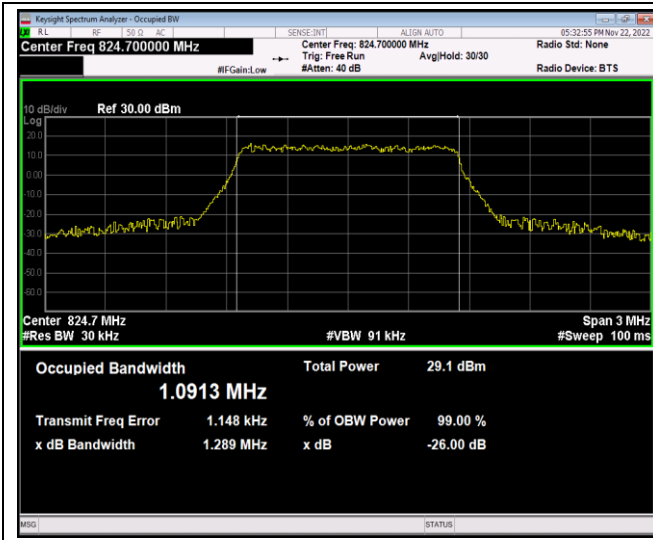

Band5-1.4MHz-64QAM-20407-6RB#0

Band5-1.4MHz-64QAM-20643-6RB#0