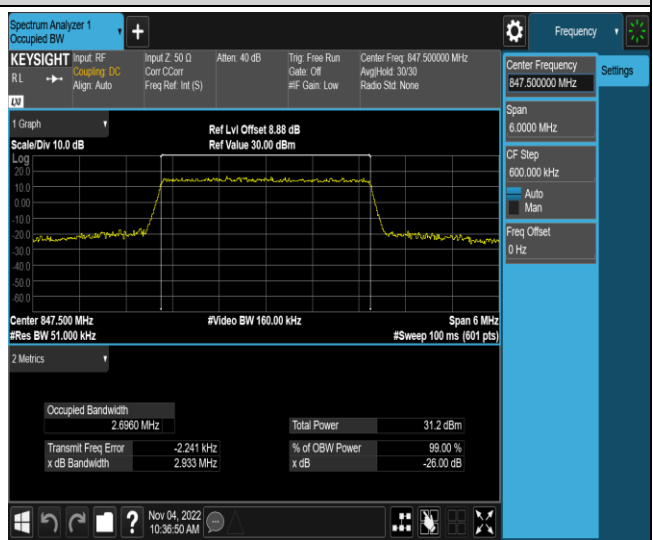

Band5-3MHz-QPSK-20635-15RB#0

Band5-3MHz-16QAM-20525-15RB#0