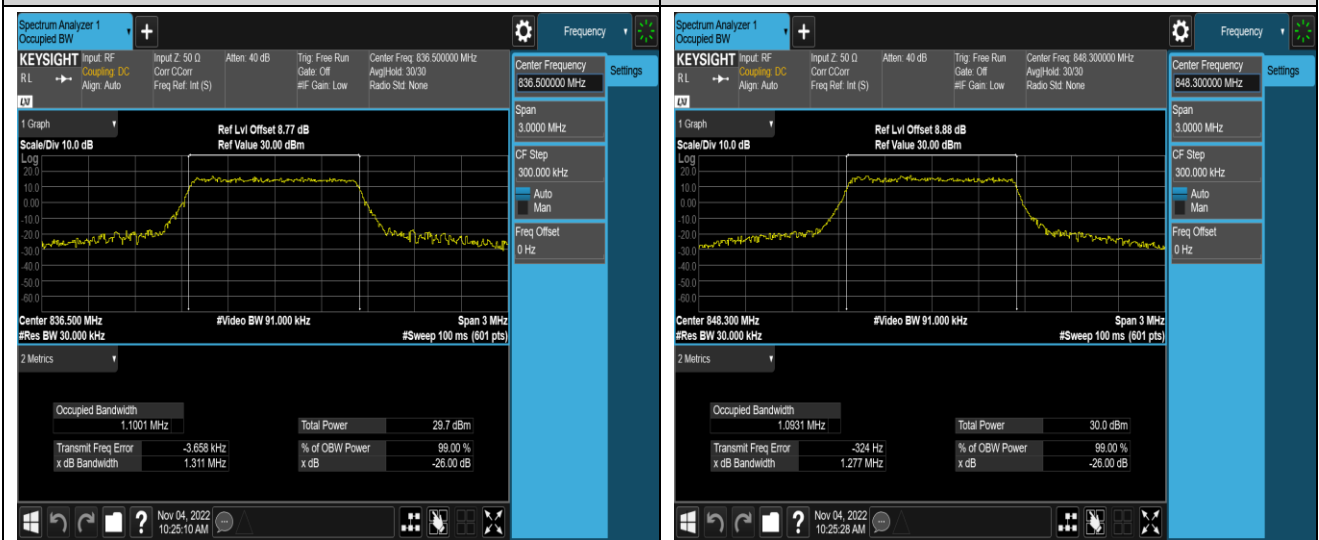

Band5-1.4MHz-16QAM-20525-6RB#0

Band5-1.4MHz-16QAM-20643-6RB#0

Band5-1.4MHz-64QAM-20407-6RB#0

Band5-1.4MHz-64QAM-20525-6RB#0