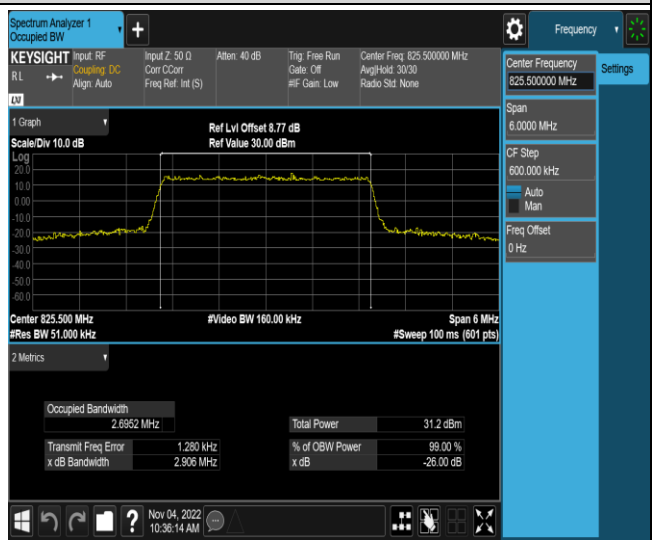

Band5-1.4MHz-16QAM-20525-6RB#0

Band5-1.4MHz-16QAM-20643-6RB#0

Band5-1.4MHz-64QAM-20407-6RB#0

Band5-1.4MHz-64QAM-20525-6RB#0

Band5-1.4MHz-64QAM-20643-6RB#0

Band5-3MHz-QPSK-20415-15RB#0

Band5-3MHz-QPSK-20525-15RB#0