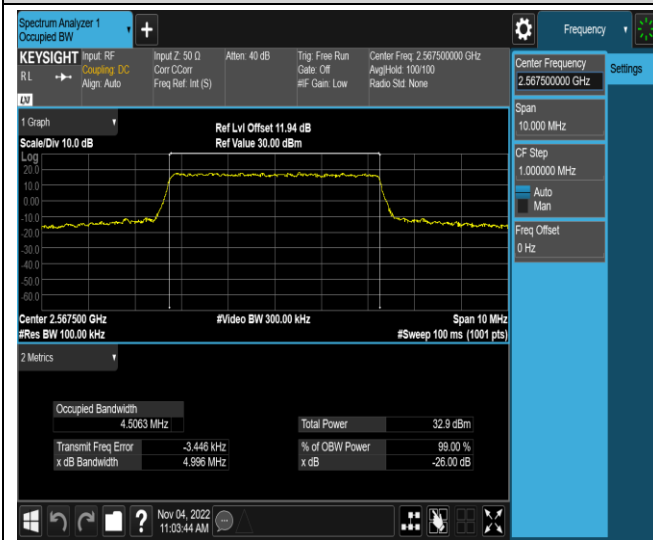

Band7-5MHz-QPSK-21425-25RB#0

Band7-5MHz-16QAM-21100-25RB#0