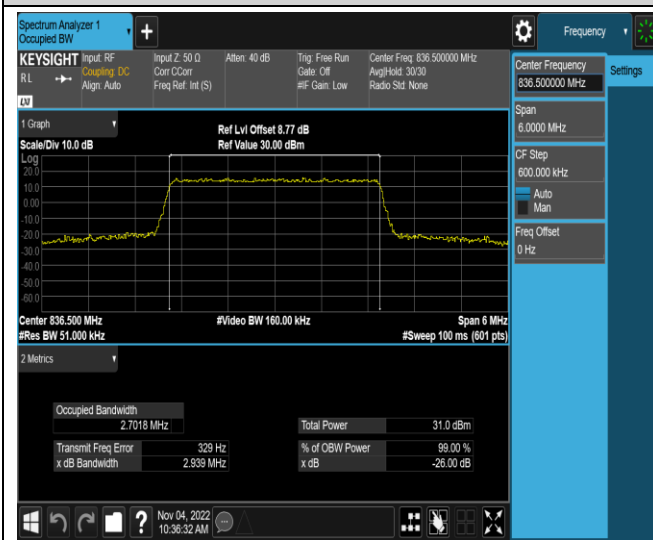

Band5-3MHz-QPSK-20525-15RB#0

Band5-3MHz-16QAM-20415-15RB#0