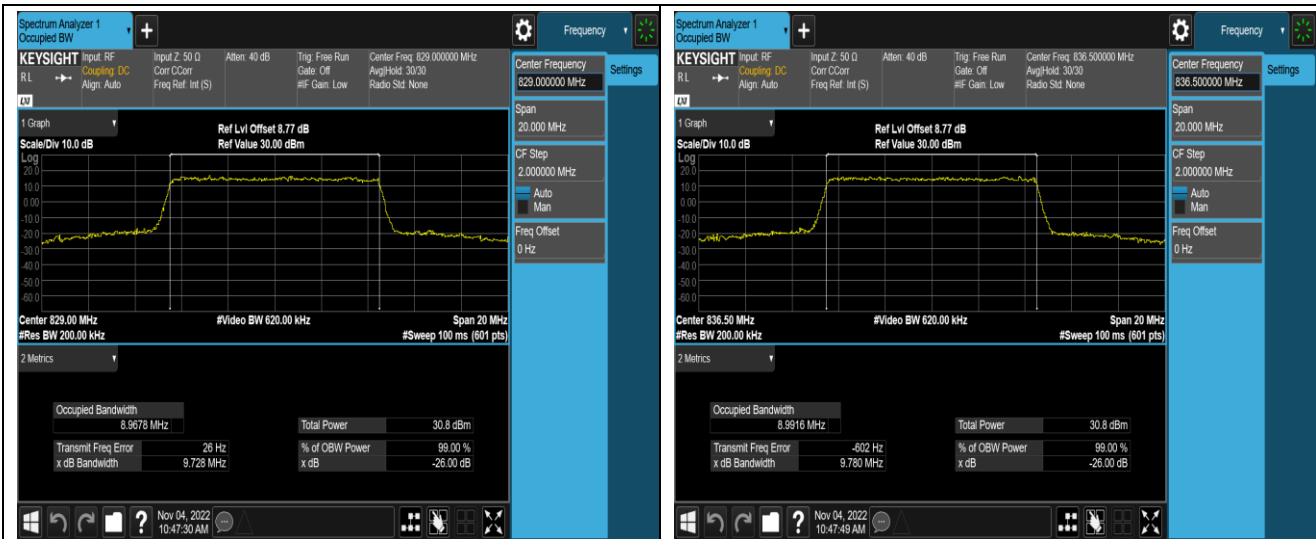

Band5-10MHz-16QAM-20450-50RB#0

Band5-10MHz-16QAM-20525-50RB#0

Band5-10MHz-16QAM-20600-50RB#0

Band5-10MHz-64QAM-20450-50RB#0