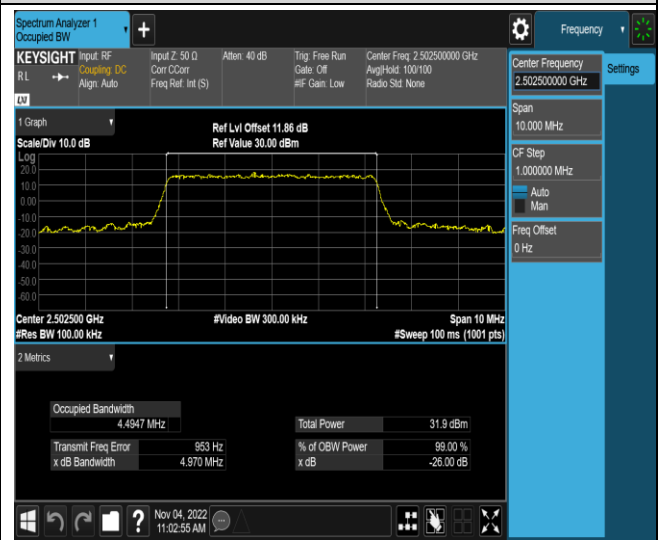

Band7-5MHz-16QAM-20775-25RB#0

Band7-5MHz-16QAM-21425-25RB#0