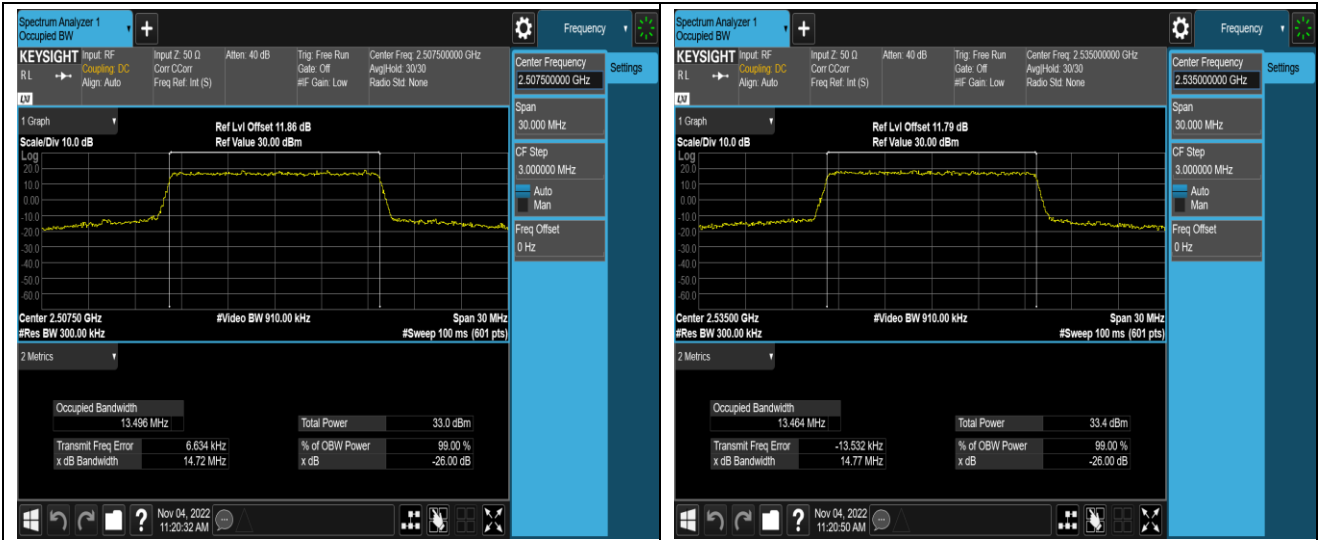

Band7-10MHz-64QAM-20800-50RB#0

Band7-10MHz-64QAM-21100-50RB#0

Band7-10MHz-64QAM-21400-50RB#0

Band7-15MHz-QPSK-20825-75RB#0

Band7-15MHz-QPSK-21100-75RB#0

Band7-15MHz-QPSK-21375-75RB#0

Band7-15MHz-16QAM-20825-75RB#0