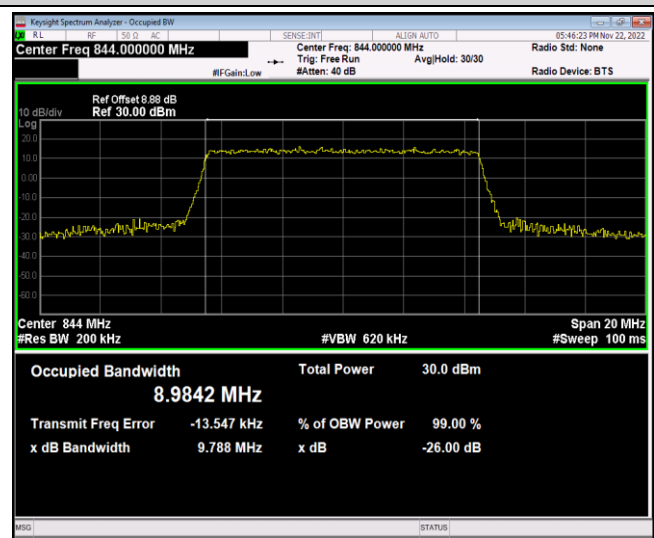

Band5-10MHz-16QAM-20450-50RB#0

Band5-10MHz-16QAM-20525-50RB#0

Band5-10MHz-16QAM-20600-50RB#0

Band5-10MHz-64QAM-20450-50RB#0

Band5-10MHz-64QAM-20525-50RB#0

Band5-10MHz-64QAM-20600-50RB#0

Band7-5MHz-QPSK-20775-25RB#0