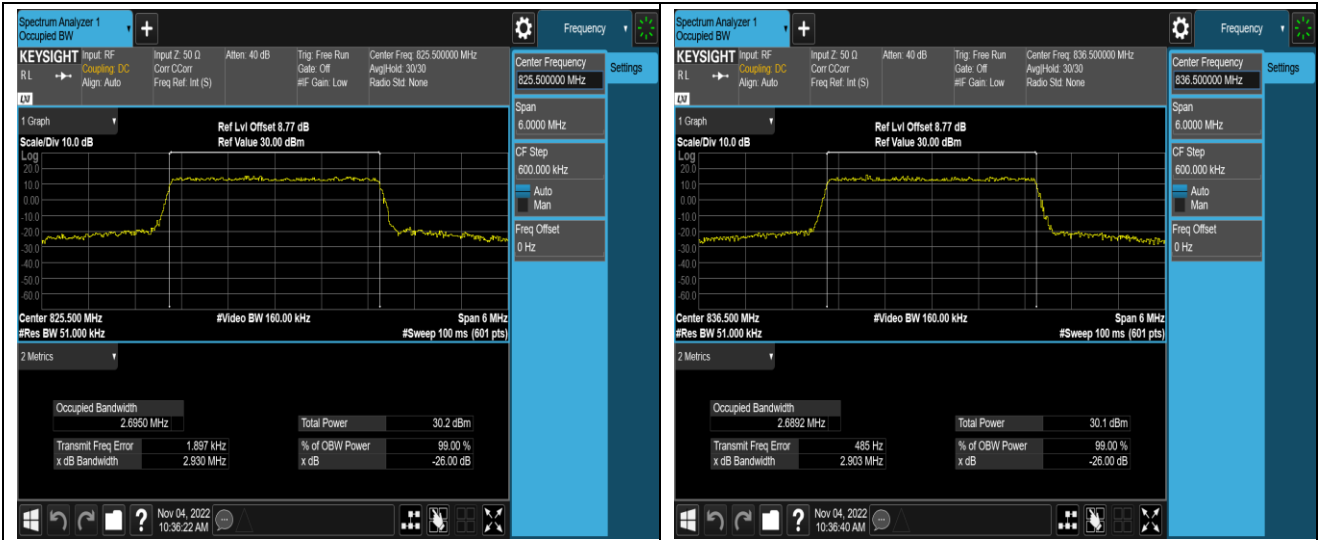

Band5-3MHz-16QAM-20415-15RB#0

Band5-3MHz-16QAM-20525-15RB#0