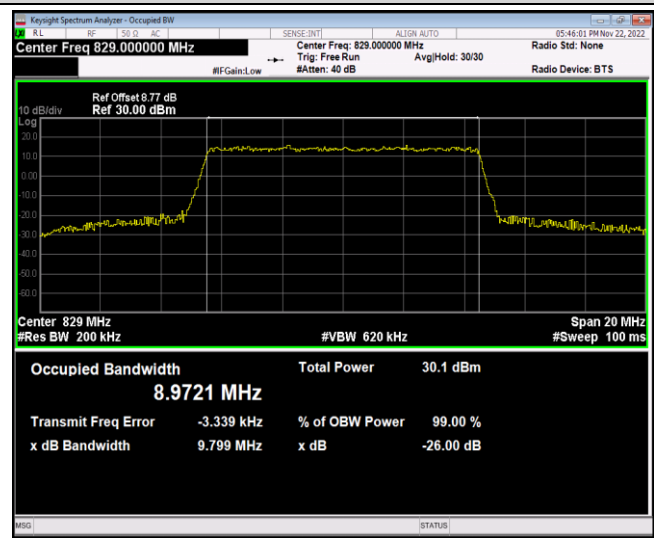

Band5-10MHz-16QAM-20450-50RB#0

Band5-10MHz-16QAM-20525-50RB#0

Band5-10MHz-16QAM-20600-50RB#0

Band5-10MHz-64QAM-20450-50RB#0

Band5-10MHz-64QAM-20525-50RB#0

Band5-10MHz-64QAM-20600-50RB#0

Band7-5MHz-QPSK-20775-25RB#0