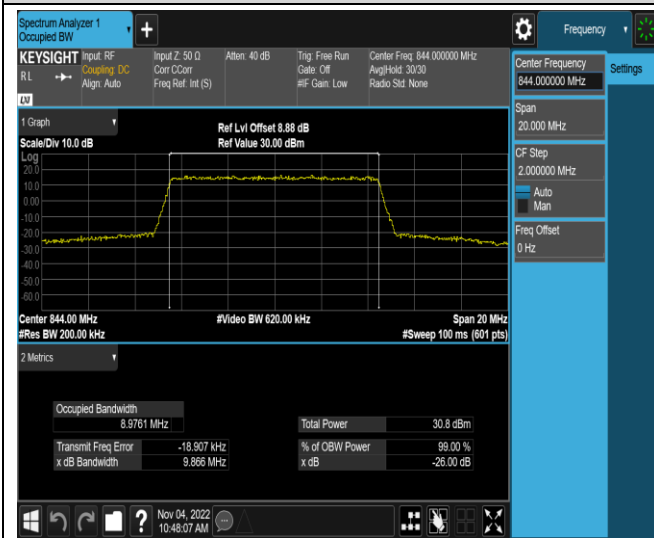

Band5-10MHz-16QAM-20450-50RB#0

Band5-10MHz-16QAM-20525-50RB#0

Band5-10MHz-16QAM-20600-50RB#0

Band5-10MHz-64QAM-20450-50RB#0

Band5-10MHz-64QAM-20525-50RB#0

Band5-10MHz-64QAM-20600-50RB#0

Band7-5MHz-QPSK-20775-25RB#0