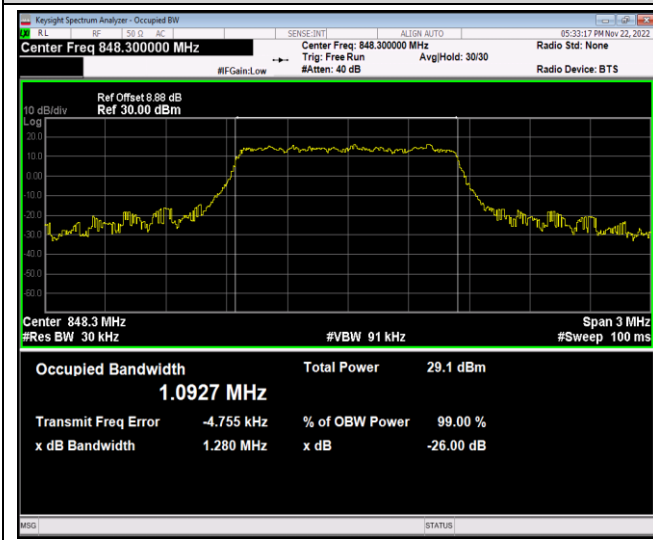

Band5-1.4MHz-16QAM-20525-6RB#0

Band5-1.4MHz-16QAM-20643-6RB#0

Band5-1.4MHz-64QAM-20407-6RB#0

Band5-1.4MHz-64QAM-20525-6RB#0

Band5-1.4MHz-64QAM-20643-6RB#0

Band5-3MHz-QPSK-20415-15RB#0

Band5-3MHz-QPSK-20525-15RB#0