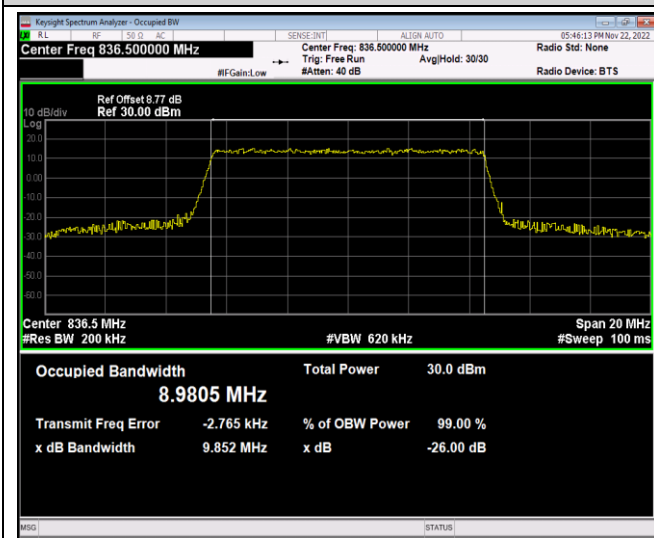

Band5-10MHz-16QAM-20450-50RB#0

Band5-10MHz-16QAM-20525-50RB#0

Band5-10MHz-16QAM-20600-50RB#0

Band5-10MHz-64QAM-20450-50RB#0

Band5-10MHz-64QAM-20525-50RB#0

Band5-10MHz-64QAM-20600-50RB#0

Band7-5MHz-QPSK-20775-25RB#0