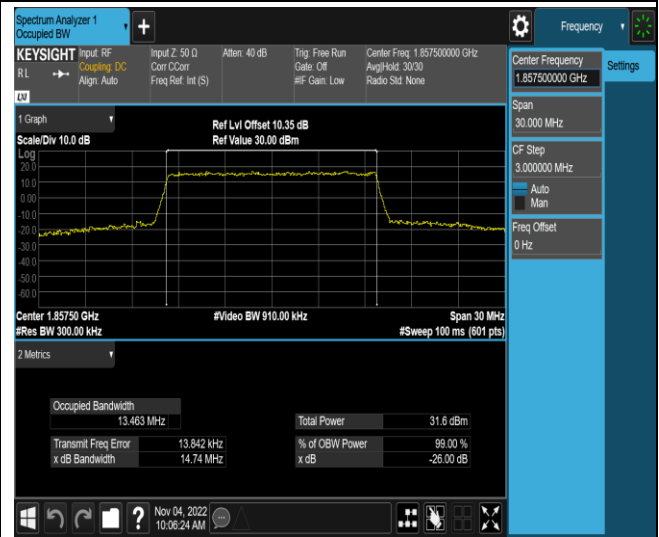

Band2-10MHz-64QAM-19150-50RB#0

Band2-15MHz-QPSK-18675-75RB#0

Band2-15MHz-QPSK-18900-75RB#0

Band2-15MHz-QPSK-19125-75RB#0

Band2-15MHz-16QAM-18675-75RB#0

Band2-15MHz-16QAM-18900-75RB#0

Band2-15MHz-16QAM-19125-75RB#0