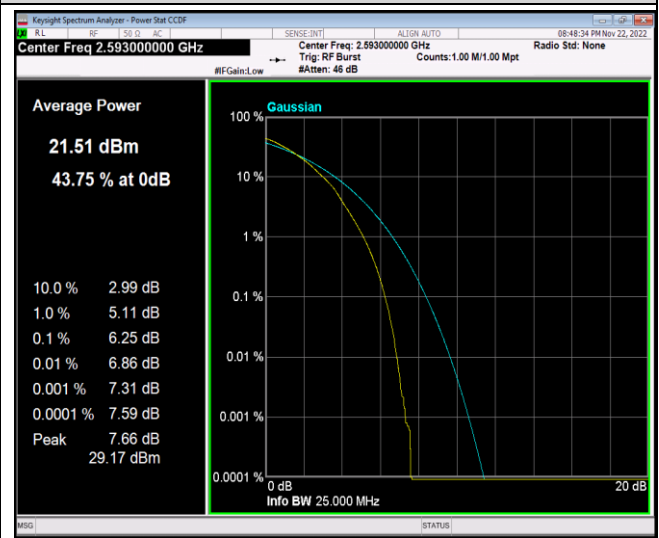

Band41-20MHz-64QAM-40620-100RB#0