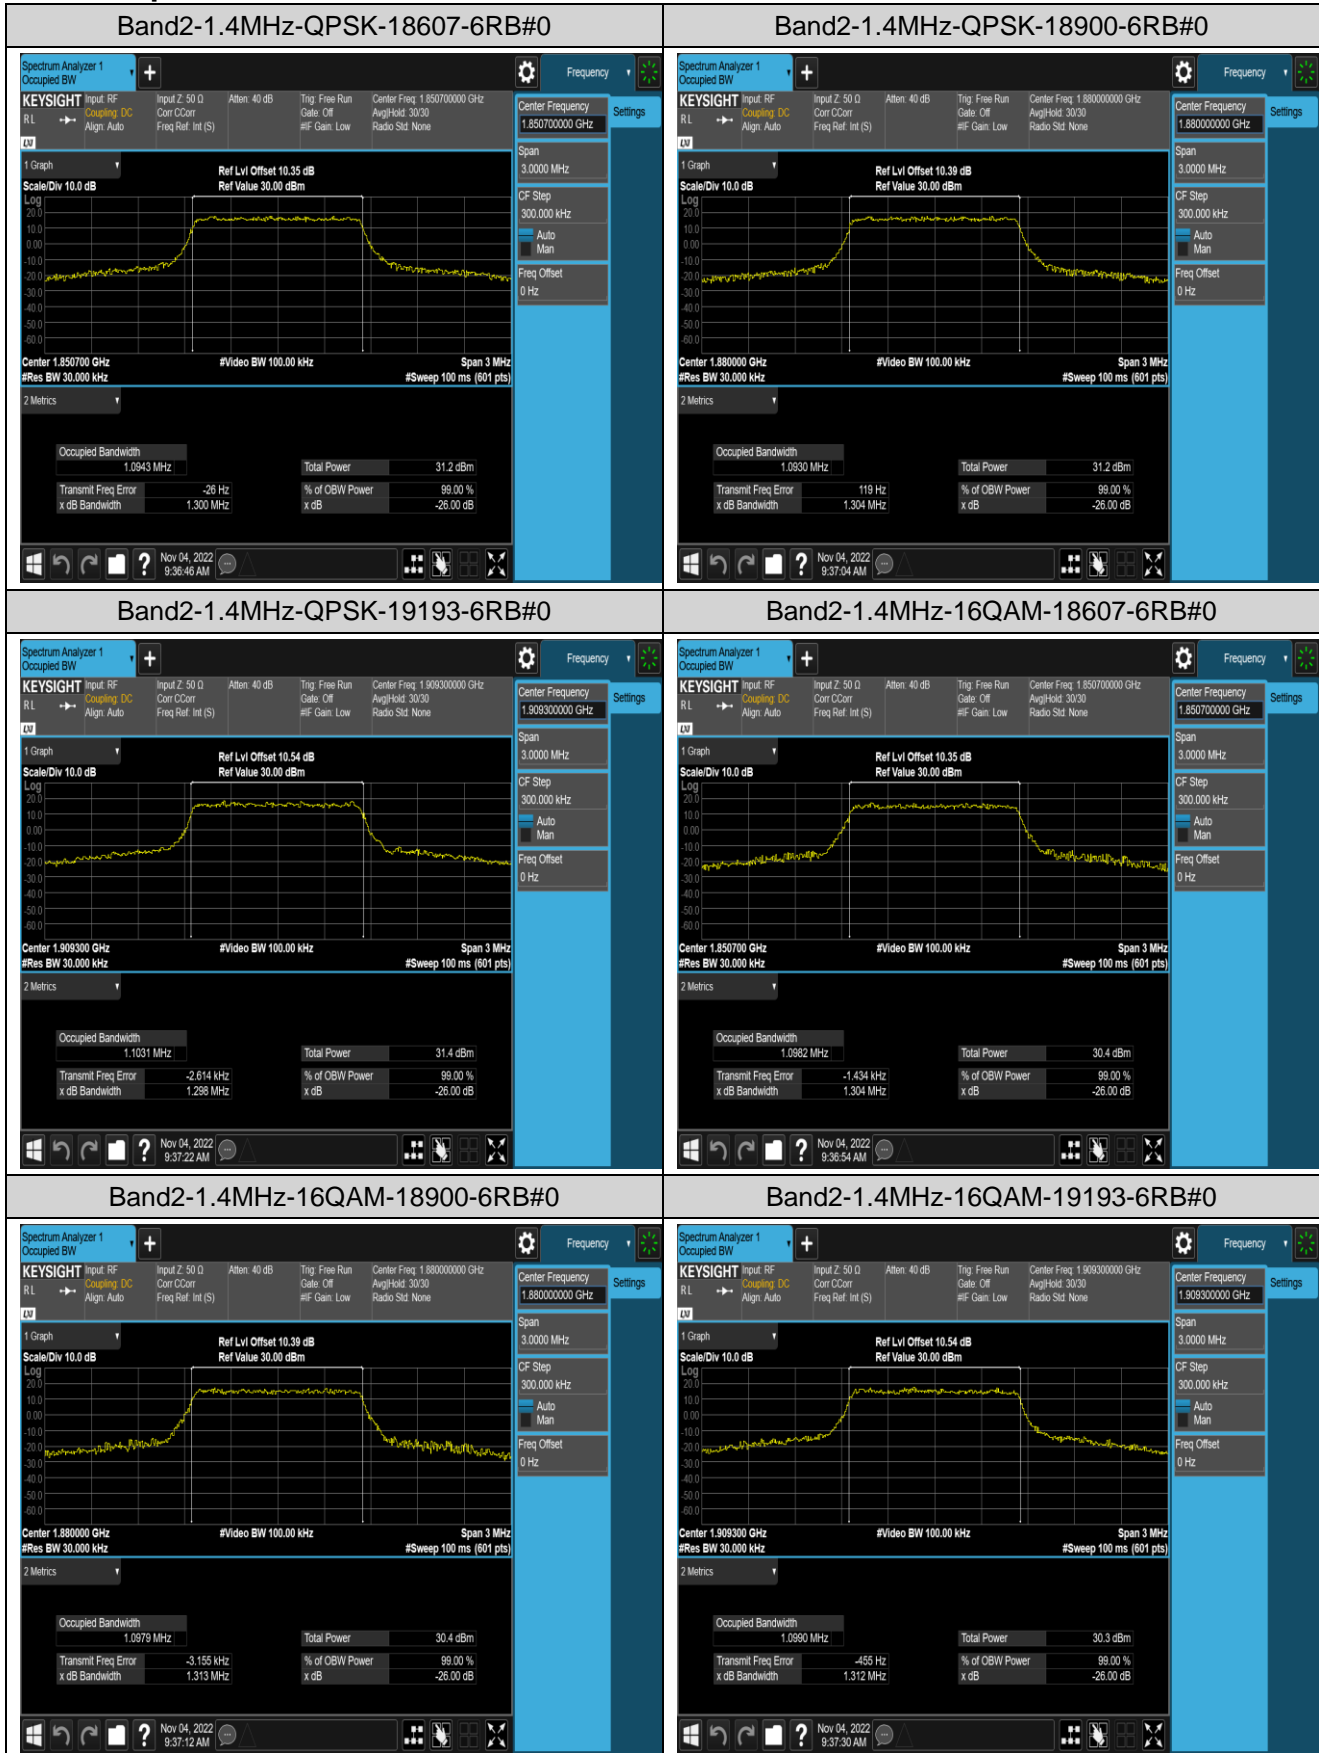

Test Graphs