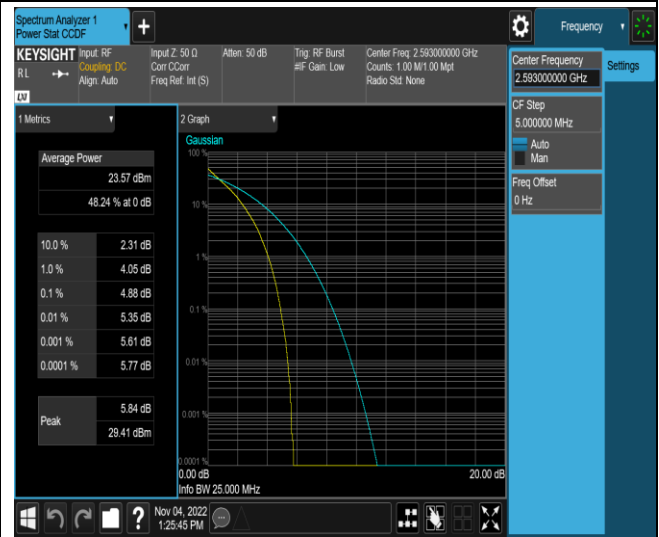

Remark: All bandwidth and all modulation had been tested, but only the worst case data displayed in this report.

Test Graphs

Band17-10MHz-64QAM-23790-50RB#0

Band41-20MHz-QPSK-40620-100RB#0

Band41-20MHz-16QAM-40620-100RB#0