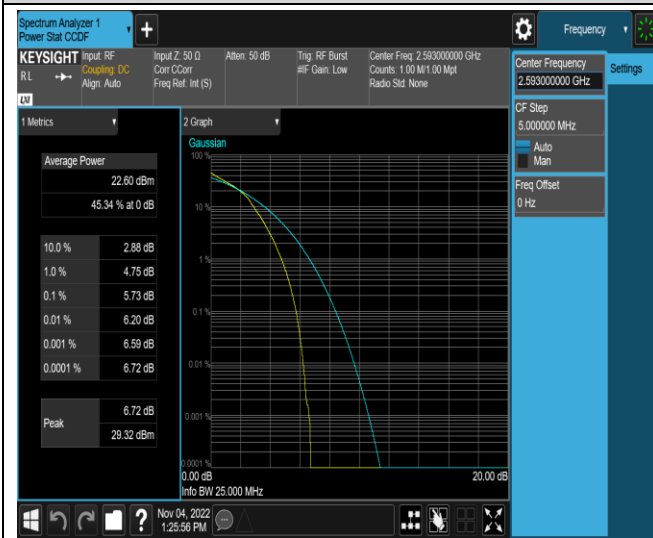

Band41-20MHz-16QAM-40620-100RB#0