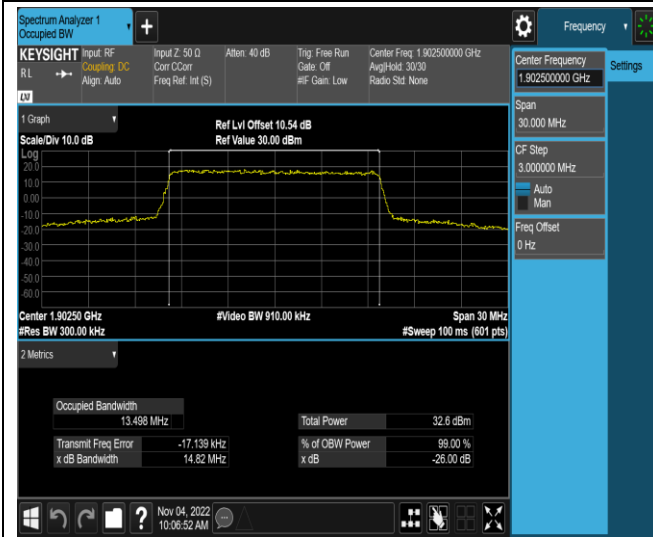

Band2-10MHz-64QAM-19150-50RB#0

Band2-15MHz-QPSK-18675-75RB#0

Band2-15MHz-QPSK-18900-75RB#0

Band2-15MHz-QPSK-19125-75RB#0

Band2-15MHz-16QAM-18675-75RB#0

Band2-15MHz-16QAM-18900-75RB#0

Band2-15MHz-16QAM-19125-75RB#0