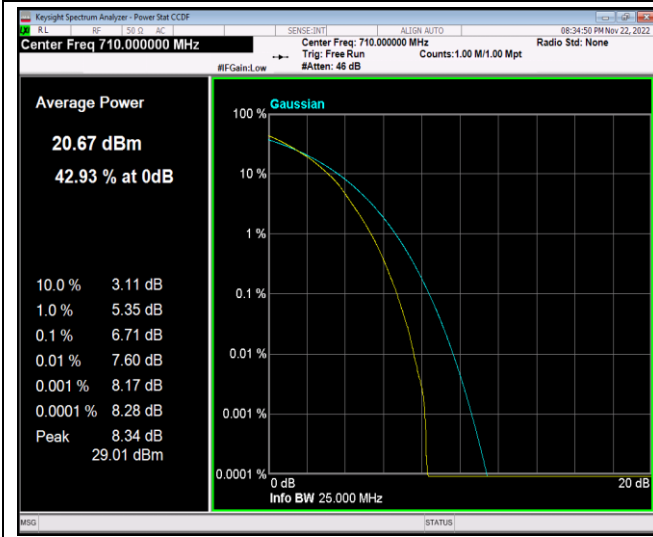

Remark: All bandwidth and all modulation had been tested, but only the worst case data displayed in this report.

Test Graphs

Band17-10MHz-64QAM-23790-50RB#0

Band41-20MHz-QPSK-40620-100RB#0

Band41-20MHz-16QAM-40620-100RB#0