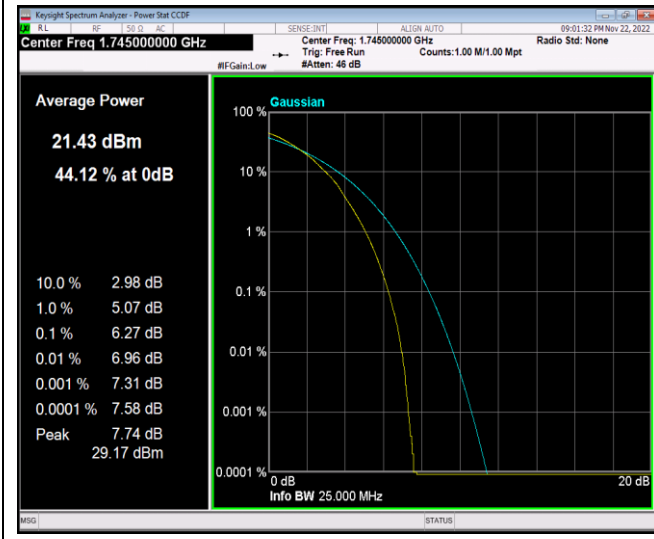

Band41-20MHz-64QAM-40620-100RB#0

Band66-20MHz-QPSK-132322-100RB#0

Band66-20MHz-16QAM-132322-100RB#0

Band66-20MHz-64QAM-132322-100RB#0

Appendix C: 26dB Bandwidth and Occupied Bandwidth

Test Result

Band	Bandwidth	Modulation	Channel	RB Configuration	Occupied Bandwidth (MHz)	26dB Bandwidth (MHz)	Verdict
Band2	1.4MHz	QPSK	18607	6RB#0	1.0943	1.300	PASS
Band2	1.4MHz	QPSK	18900	6RB#0	1.0930	1.304	PASS
Band2	1.4MHz	QPSK	19193	6RB#0	1.1031	1.298	PASS
Band2	1.4MHz	16QAM	18607	6RB#0	1.0982	1.304	PASS
Band2	1.4MHz	16QAM	18900	6RB#0	1.0979	1.313	PASS
Band2	1.4MHz	16QAM	19193	6RB#0	1.0990	1.312	PASS
Band2	1.4MHz	64QAM	18607	6RB#0	1.0921	1.284	PASS
Band2	1.4MHz	64QAM	18900	6RB#0	1.0920	1.275	PASS
Band2	1.4MHz	64QAM	19193	6RB#0	1.0930	1.297	PASS
Band2	3MHz	QPSK	18615	15RB#0	2.6914	2.912	PASS
Band2	3MHz	QPSK	18900	15RB#0	2.6914	2.940	PASS
Band2	3MHz	QPSK	19185	15RB#0	2.6951	2.932	PASS
Band2	3MHz	16QAM	18615	15RB#0	2.6897	2.937	PASS
Band2	3MHz	16QAM	18900	15RB#0	2.6920	2.921	PASS
Band2	3MHz	16QAM	19185	15RB#0	2.6912	2.933	PASS
Band2	3MHz	64QAM	18615	15RB#0	2.6942	2.998	PASS
Band2	3MHz	64QAM	18900	15RB#0	2.7010	2.941	PASS
Band2	3MHz	64QAM	19185	15RB#0	2.6943	2.932	PASS
Band2	5MHz	QPSK	18625	25RB#0	4.5083	4.964	PASS
Band2	5MHz	QPSK	18900	25RB#0	4.5114	4.964	PASS
Band2	5MHz	QPSK	19175	25RB#0	4.4959	5.012	PASS
Band2	5MHz	16QAM	18625	25RB#0	4.4969	4.979	PASS
Band2	5MHz	16QAM	18900	25RB#0	4.4932	4.967	PASS
Band2	5MHz	16QAM	19175	25RB#0	4.5182	5.017	PASS
Band2	5MHz	64QAM	18625	25RB#0	4.4931	4.961	PASS
Band2	5MHz	64QAM	18900	25RB#0	4.4949	4.947	PASS
Band2	5MHz	64QAM	19175	25RB#0	4.4970	4.960	PASS
Band2	10MHz	QPSK	18650	50RB#0	8.9929	9.858	PASS
Band2	10MHz	QPSK	18900	50RB#0	8.9999	9.921	PASS
Band2	10MHz	QPSK	19150	50RB#0	8.9945	9.821	PASS
Band2	10MHz	16QAM	18650	50RB#0	8.9838	9.742	PASS
Band2	10MHz	16QAM	18900	50RB#0	9.0011	9.808	PASS
Band2	10MHz	16QAM	19150	50RB#0	8.9963	9.819	PASS
Band2	10MHz	64QAM	18650	50RB#0	8.9877	9.839	PASS
Band2	10MHz	64QAM	18900	50RB#0	8.9680	9.796	PASS