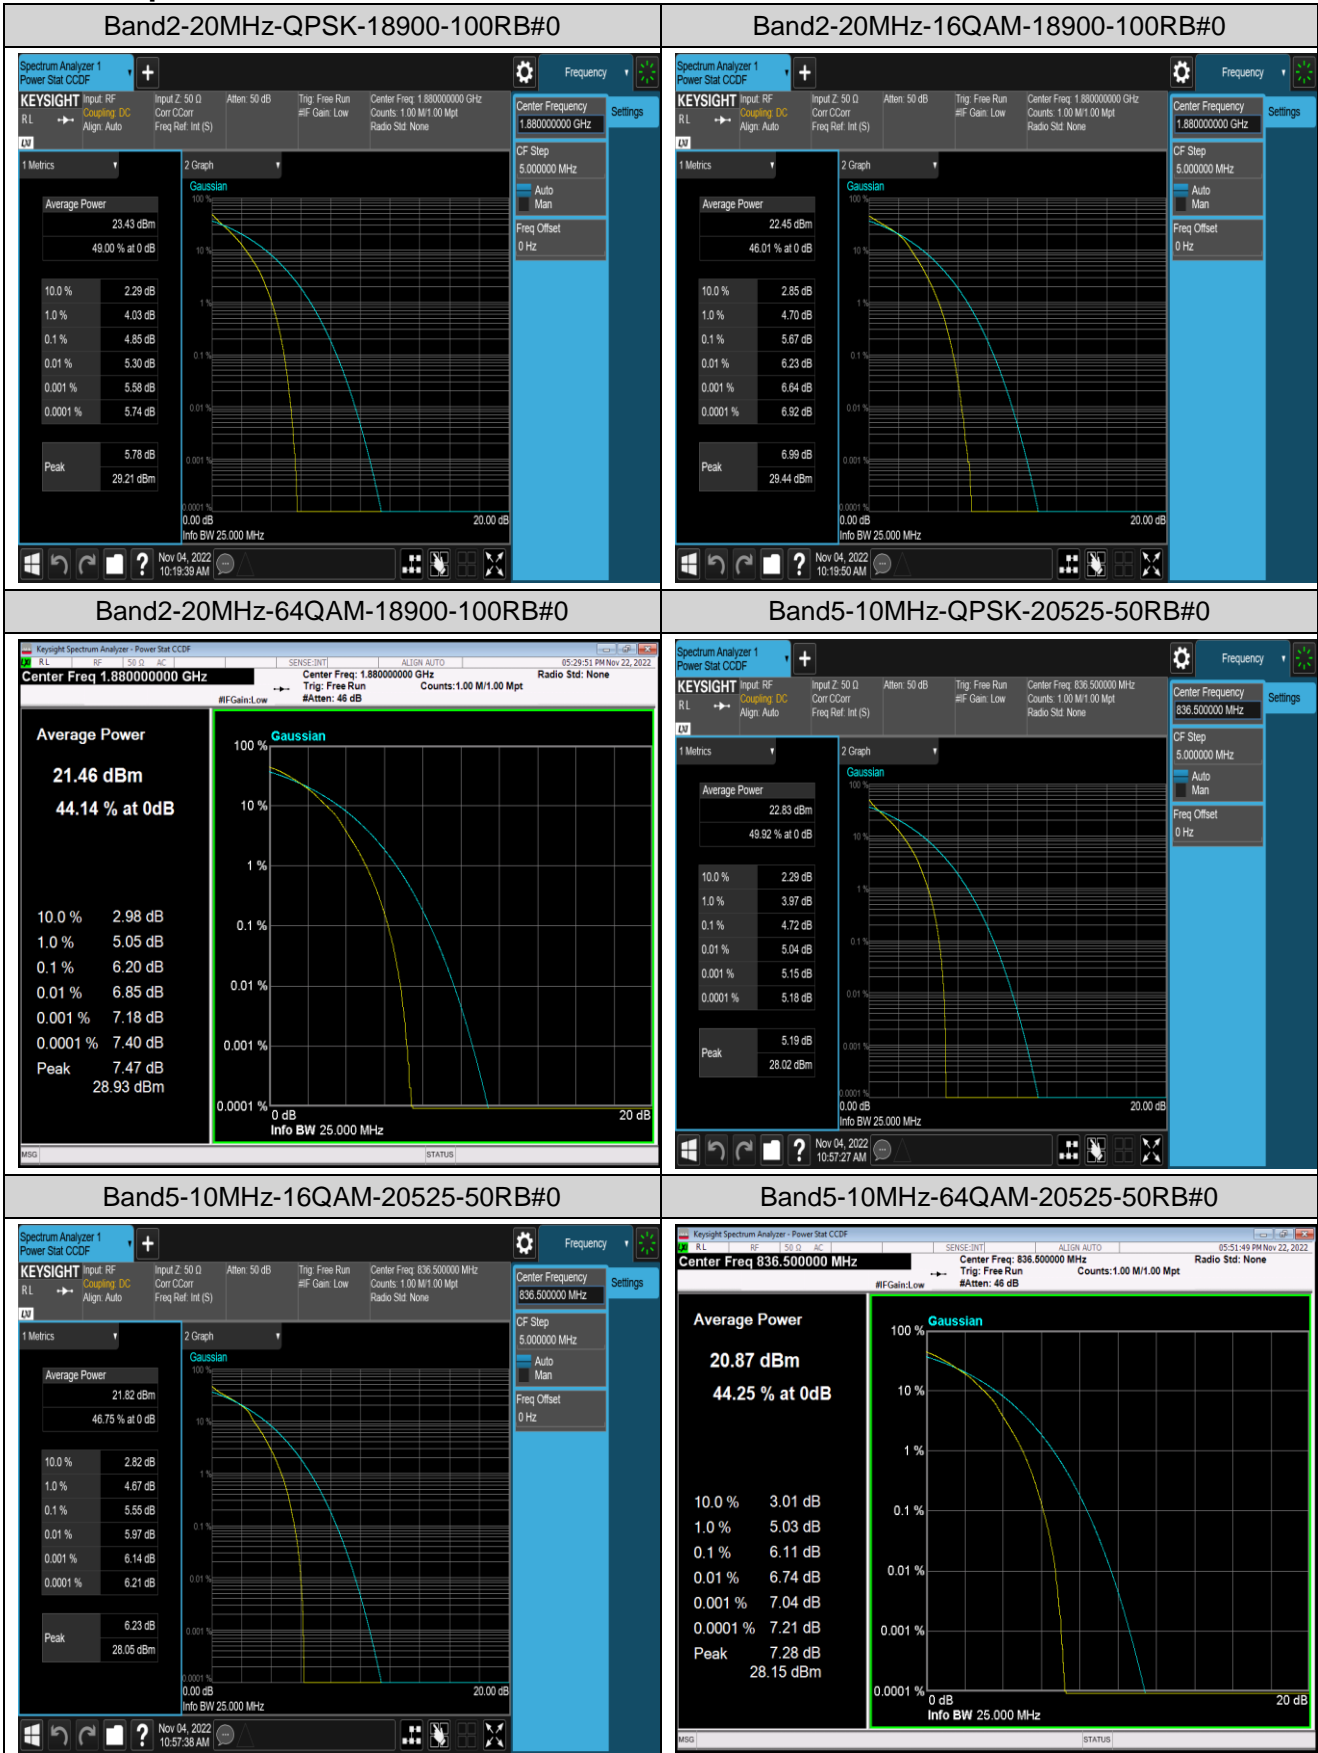

Test Graphs