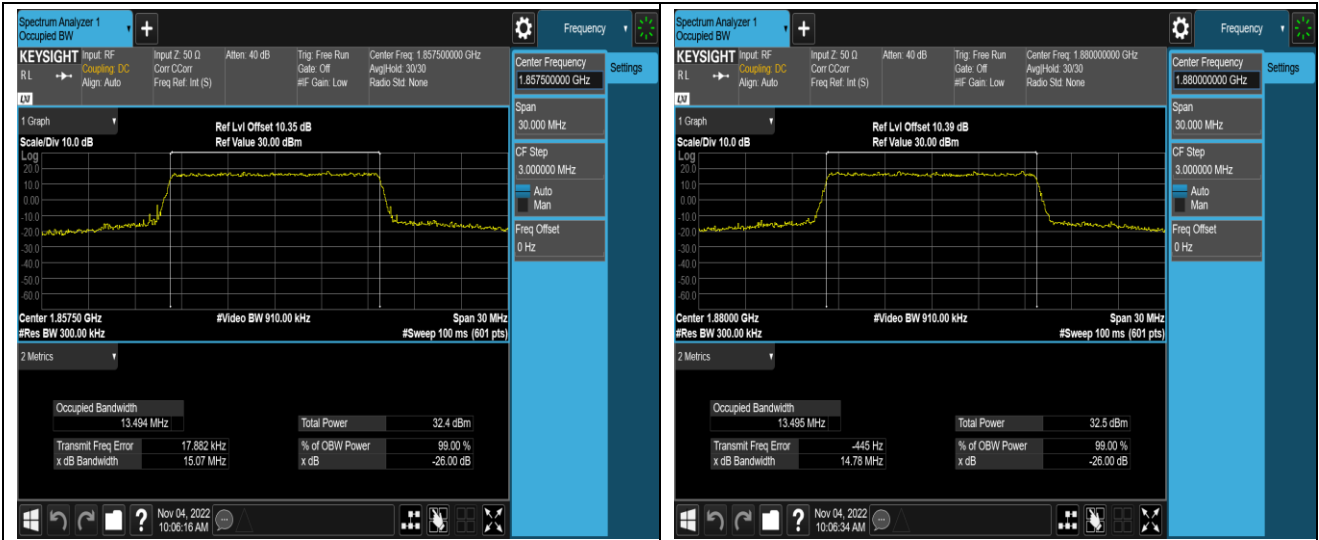

Band2-15MHz-QPSK-18675-75RB#0

Band2-15MHz-QPSK-18900-75RB#0