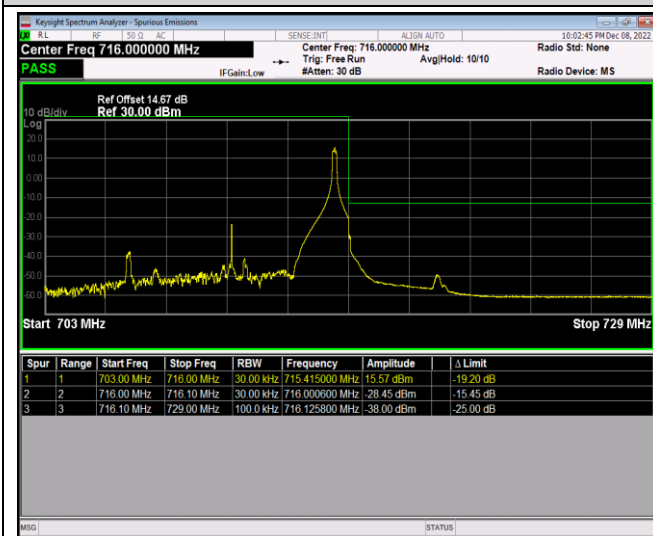

Band12-10MHz-64QAM-23130-1RB#49

Band17-5MHz-QPSK-23755-1RB#0