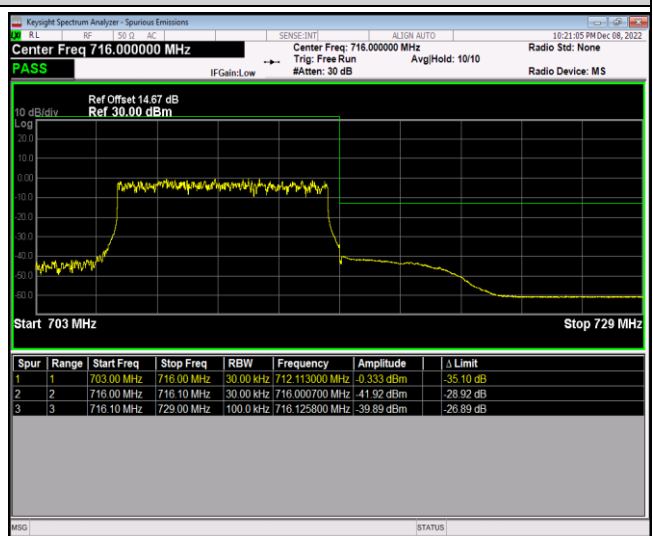

Band17-10MHz-64QAM-23780-50RB#0

Band17-10MHz-64QAM-23800-1RB#0

Band17-10MHz-64QAM-23800-1RB#49

Band17-10MHz-64QAM-23800-50RB#0

Band41-5MHz-QPSK-40065-1RB#0

Band41-5MHz-QPSK-40065-1RB#24

Band41-5MHz-QPSK-40065-25RB#0