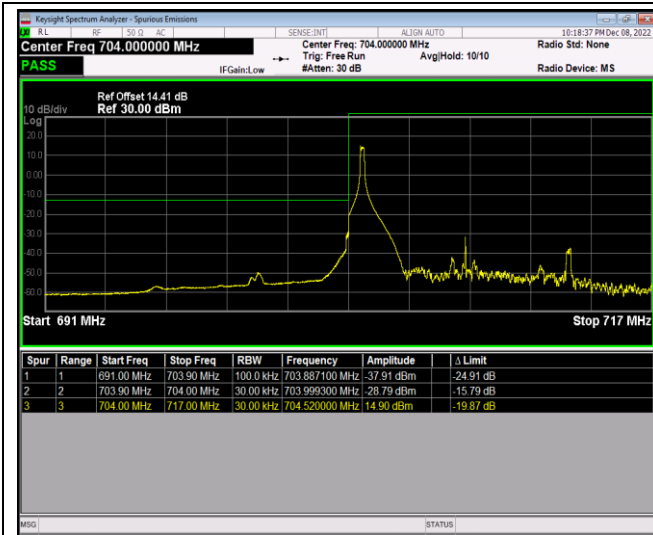

Band17-10MHz-16QAM-23780-1RB#49

Band17-10MHz-16QAM-23780-50RB#0

Band17-10MHz-16QAM-23800-1RB#0

Band17-10MHz-16QAM-23800-1RB#49

Band17-10MHz-16QAM-23800-50RB#0

Band17-10MHz-64QAM-23780-1RB#0

Band17-10MHz-64QAM-23780-1RB#49