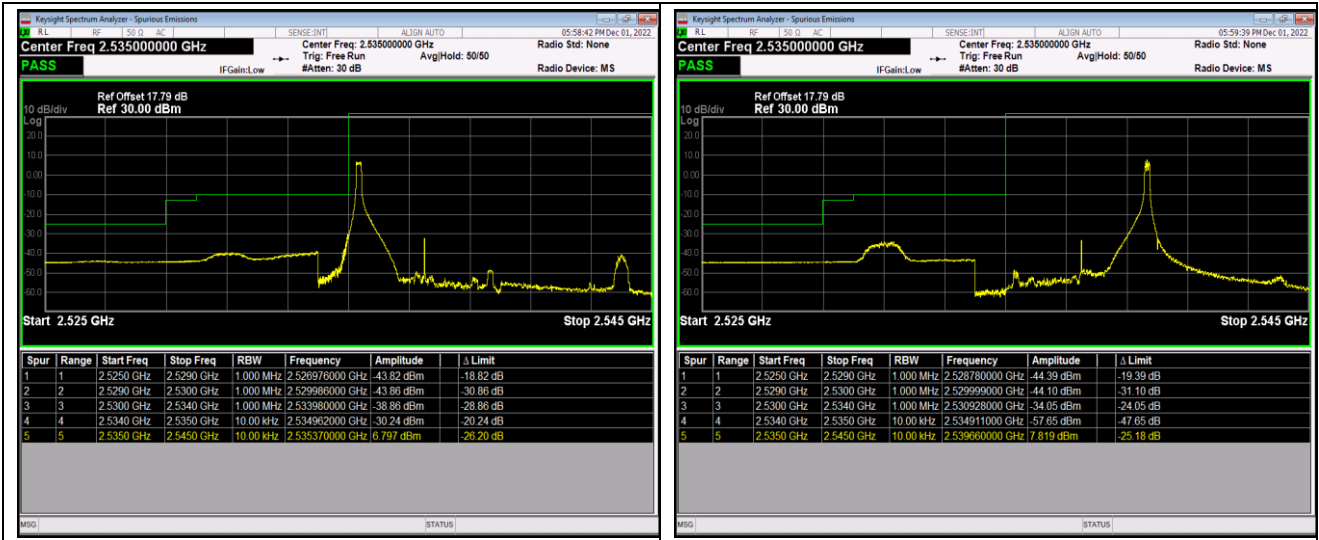

Band17-10MHz-64QAM-23780-50RB#0

Band17-10MHz-64QAM-23800-1RB#0

Band17-10MHz-64QAM-23800-1RB#49

Band17-10MHz-64QAM-23800-50RB#0

Band41-5MHz-QPSK-40065-1RB#0

Band41-5MHz-QPSK-40065-1RB#24

Band41-5MHz-QPSK-40065-25RB#0