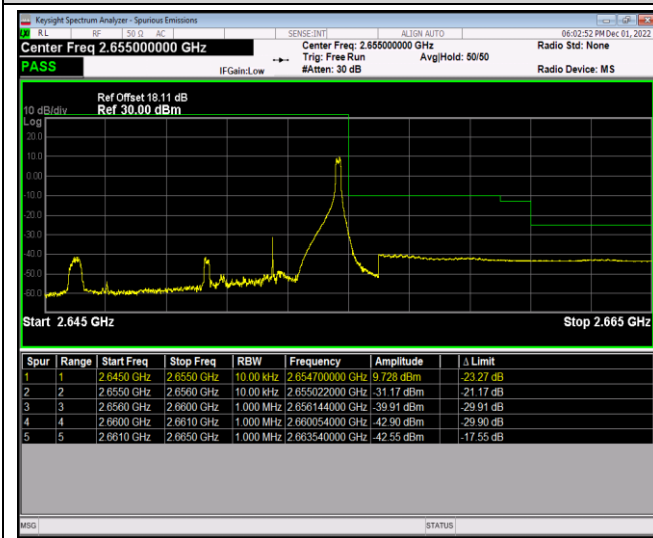

Band41-5MHz-QPSK-41215-1RB#24

Band41-5MHz-16QAM-40065-1RB#0