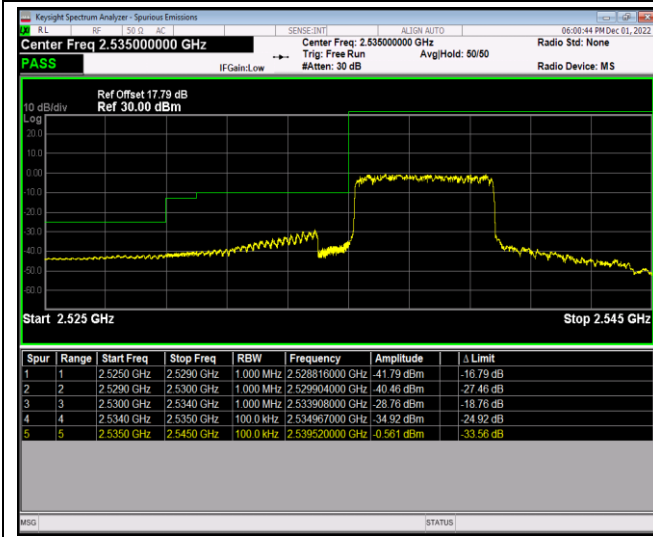

Band41-5MHz-QPSK-40065-25RB#0

Band41-5MHz-QPSK-41215-1RB#24