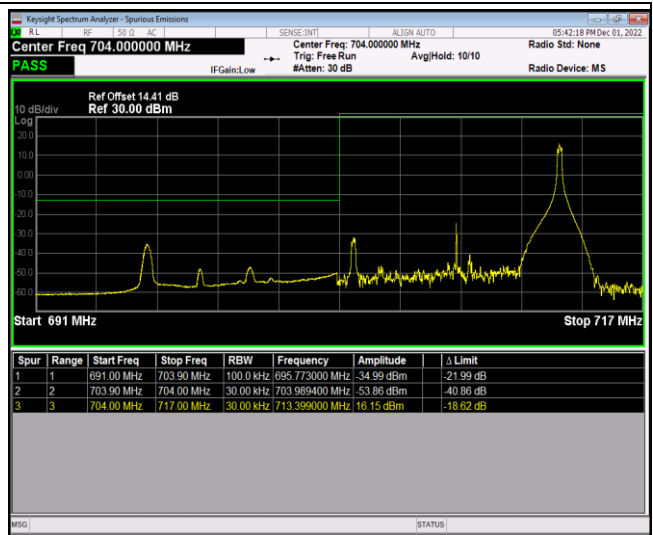

Band17-10MHz-16QAM-23780-1RB#49

Band17-10MHz-16QAM-23800-1RB#0