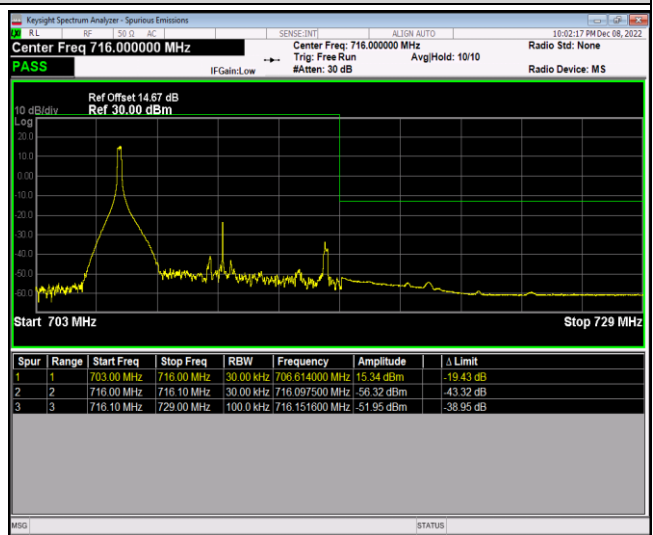

Band12-10MHz-64QAM-23130-1RB#0

Band12-10MHz-64QAM-23130-50RB#0