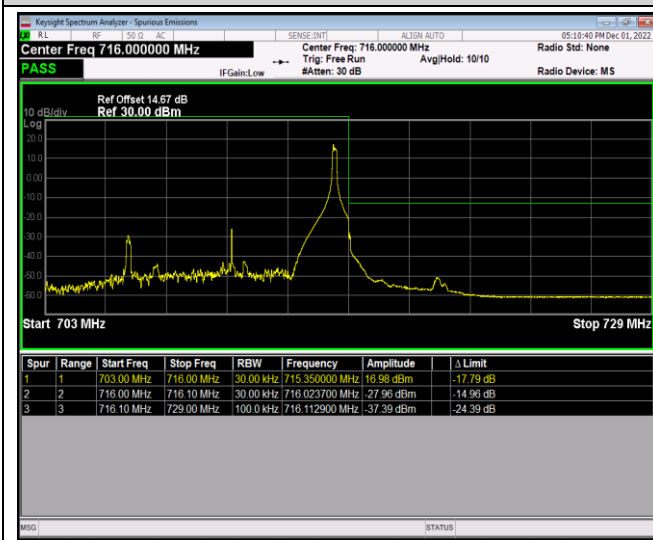

Band12-10MHz-16QAM-23060-50RB#0

Band12-10MHz-16QAM-23130-1RB#0

Band12-10MHz-16QAM-23130-1RB#49

Band12-10MHz-16QAM-23130-50RB#0

Band12-10MHz-64QAM-23060-1RB#0

Band12-10MHz-64QAM-23060-1RB#49

Band12-10MHz-64QAM-23060-50RB#0