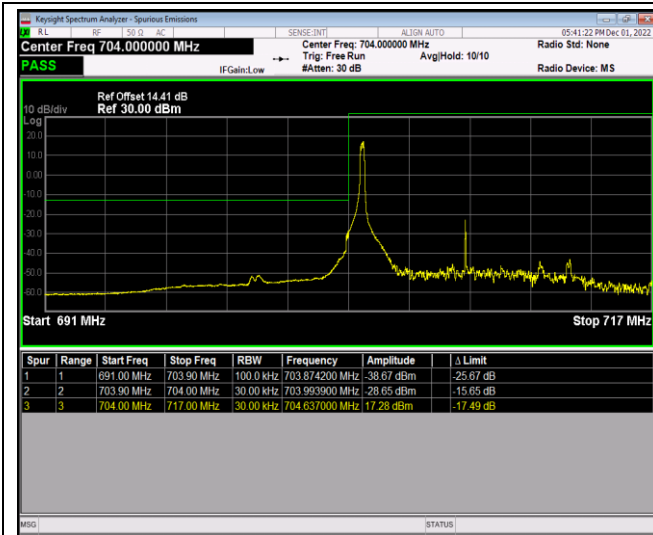

Band17-10MHz-16QAM-23780-1RB#0

Band17-10MHz-16QAM-23780-50RB#0