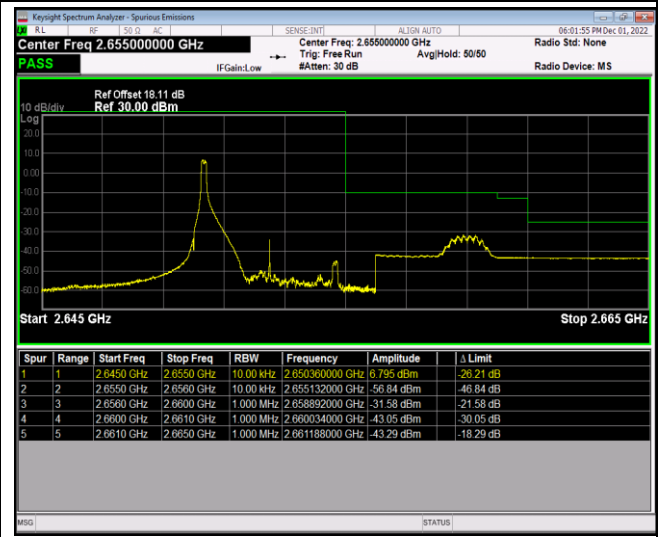

Band41-5MHz-QPSK-41215-1RB#0

Band41-5MHz-QPSK-41215-25RB#0