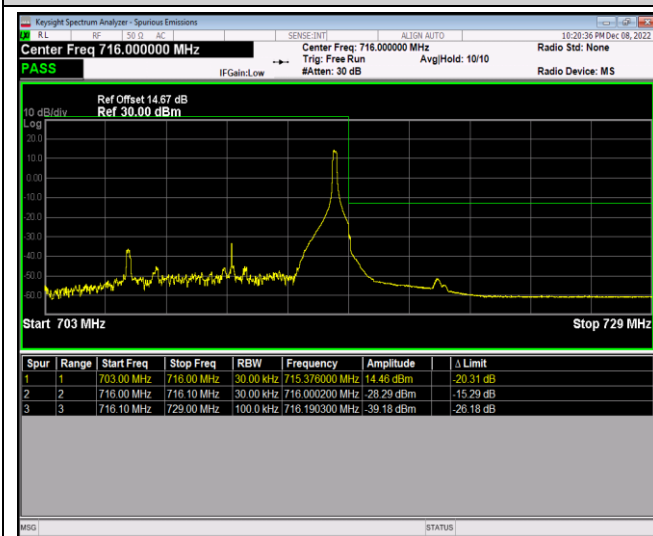

Band17-10MHz-64QAM-23780-50RB#0

Band17-10MHz-64QAM-23800-1RB#0

Band17-10MHz-64QAM-23800-1RB#49

Band17-10MHz-64QAM-23800-50RB#0

Band41-5MHz-QPSK-40065-1RB#0

Band41-5MHz-QPSK-40065-1RB#24

Band41-5MHz-QPSK-40065-25RB#0