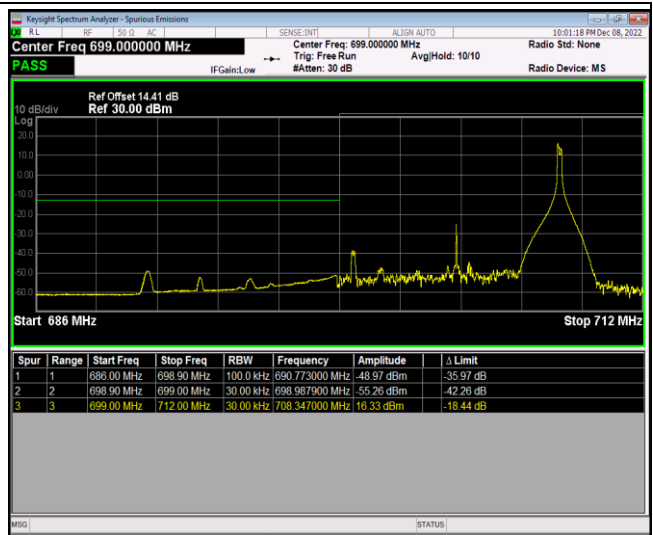

Band12-10MHz-16QAM-23060-50RB#0

Band12-10MHz-16QAM-23130-1RB#0

Band12-10MHz-16QAM-23130-1RB#49

Band12-10MHz-16QAM-23130-50RB#0

Band12-10MHz-64QAM-23060-1RB#0

Band12-10MHz-64QAM-23060-1RB#49

Band12-10MHz-64QAM-23060-50RB#0