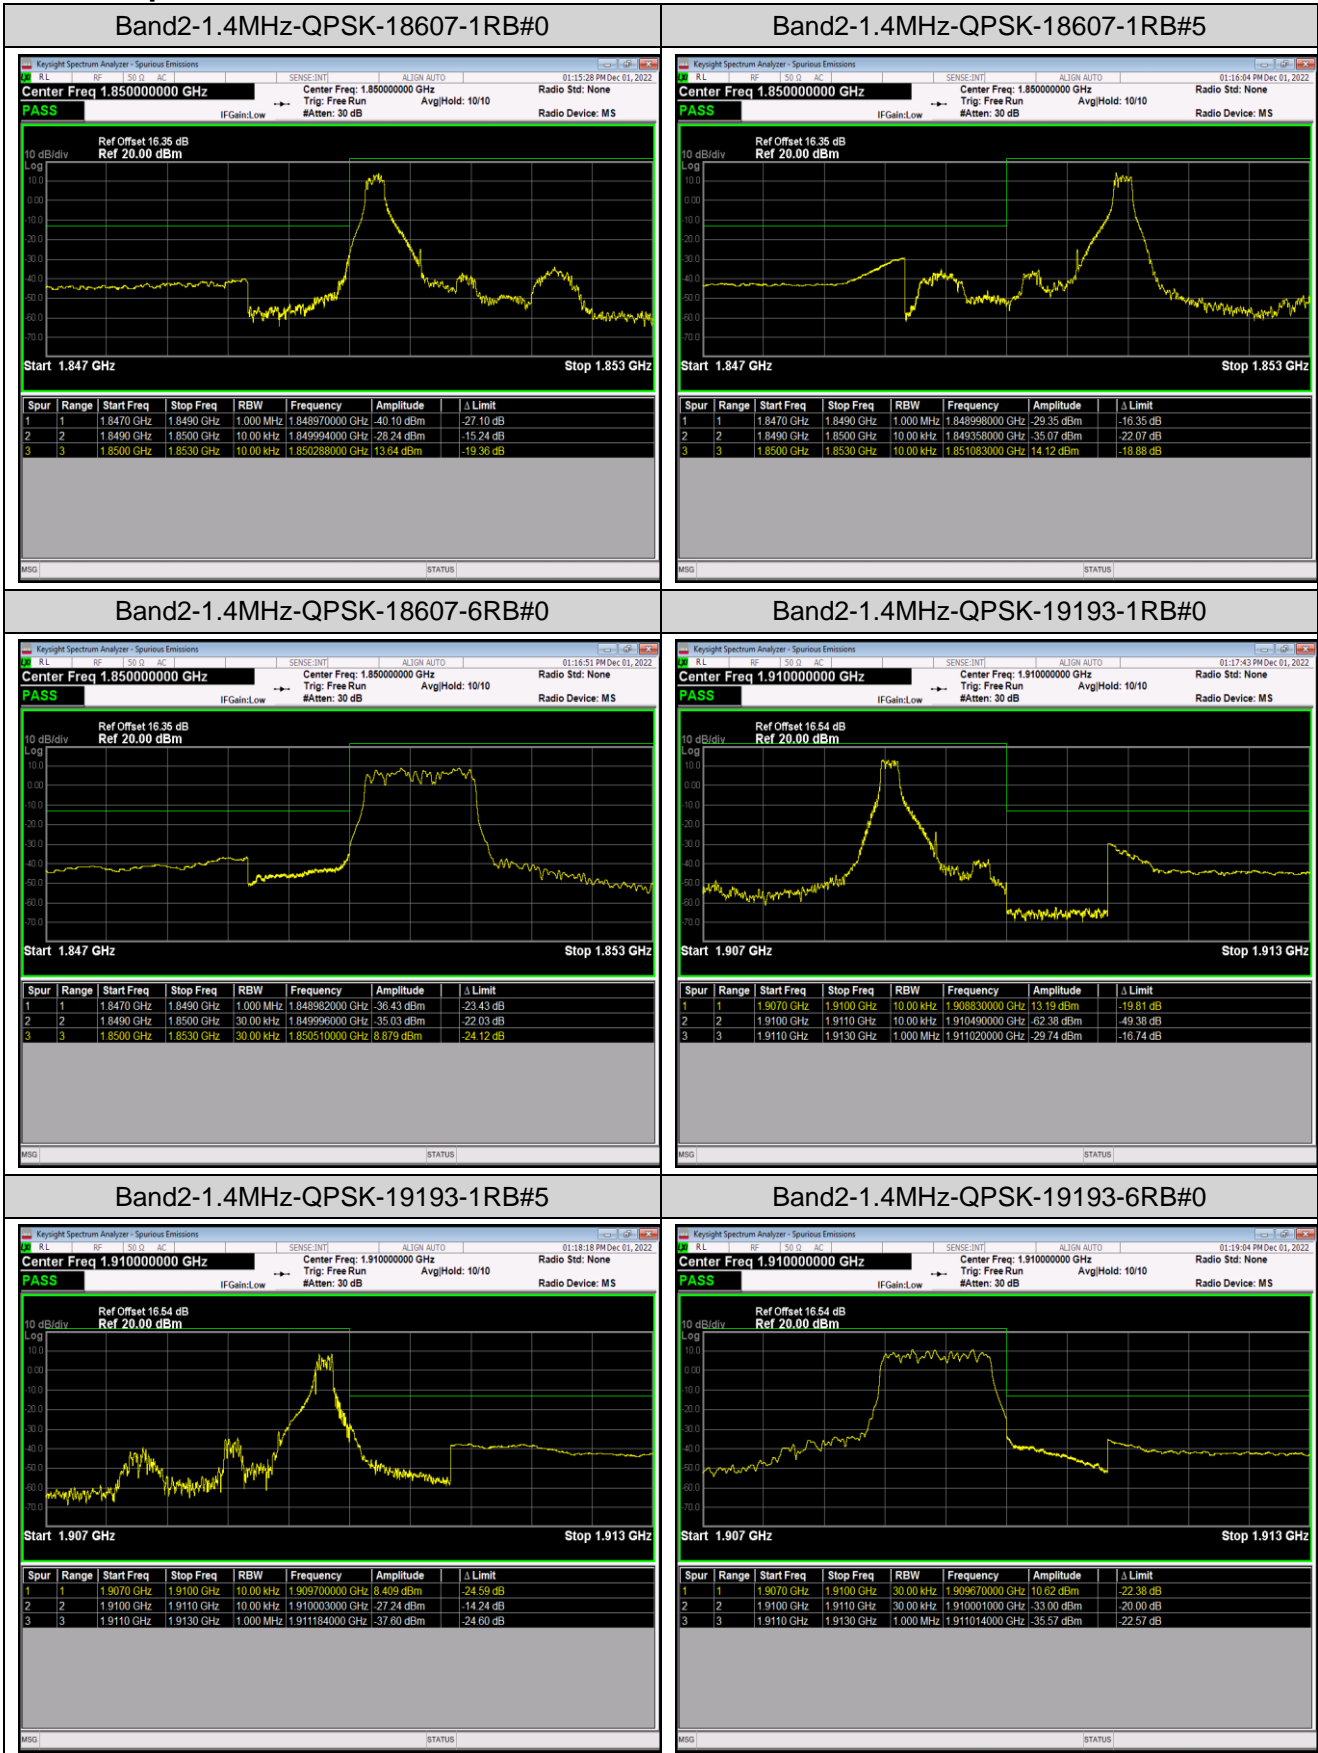

Test Graphs