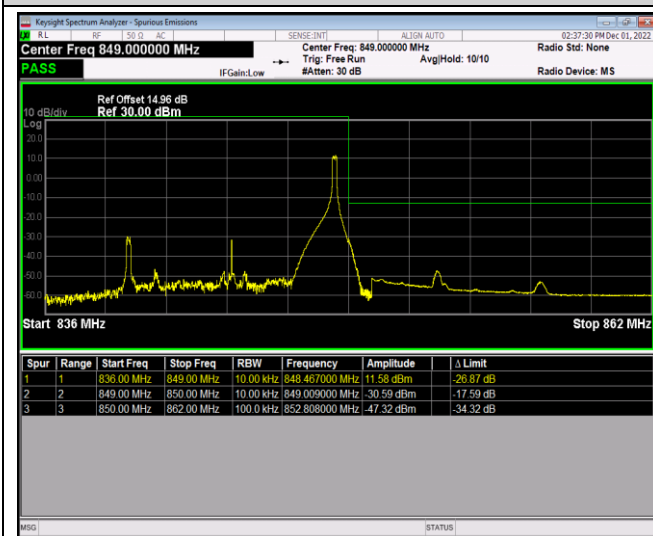

Band5-10MHz-QPSK-20600-1RB#49

Band5-10MHz-16QAM-20450-1RB#0