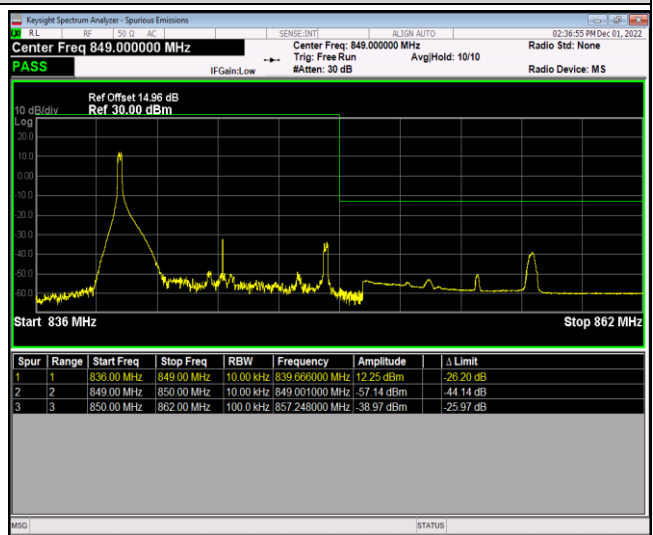

Band5-1.4MHz-64QAM-20643-1RB#5

Band5-1.4MHz-64QAM-20643-6RB#0

Band5-10MHz-QPSK-20450-1RB#0

Band5-10MHz-QPSK-20450-1RB#49

Band5-10MHz-QPSK-20450-50RB#0

Band5-10MHz-QPSK-20600-1RB#0

Band5-10MHz-QPSK-20600-1RB#49