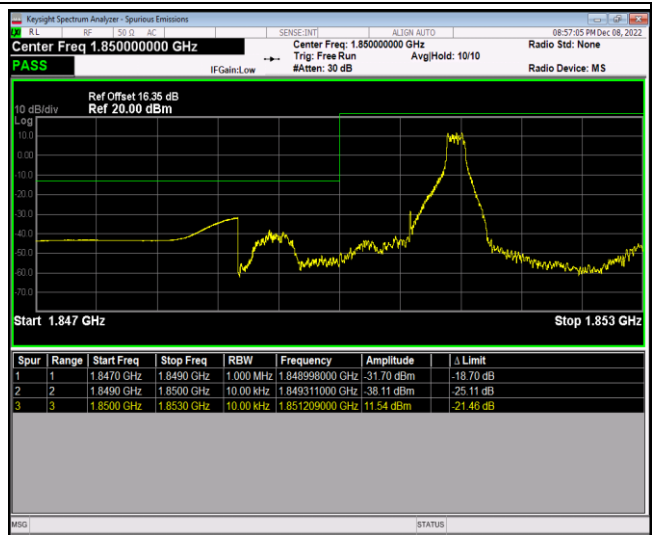

Remark: All bandwidth and all modulation had been tested, but only the worst case data displayed in this report.

Test Graphs

Band2-1.4MHz-64QAM-18607-6RB#0

Band2-1.4MHz-64QAM-19193-1RB#0

Band2-1.4MHz-64QAM-19193-1RB#5