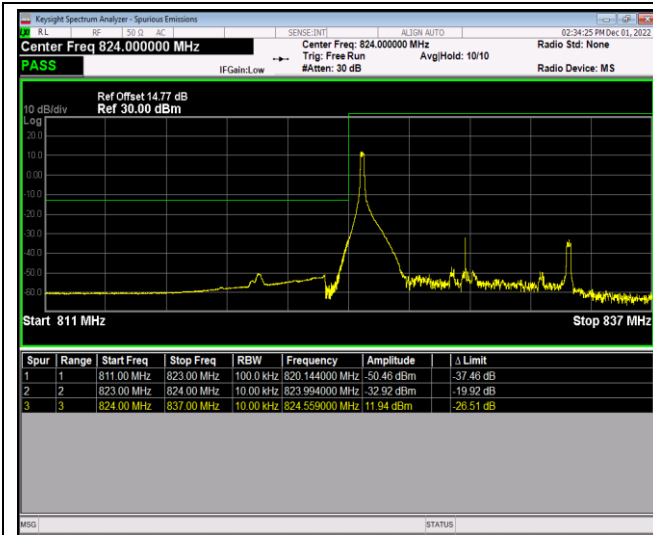

Band5-1.4MHz-64QAM-20643-1RB#5

Band5-1.4MHz-64QAM-20643-6RB#0

Band5-10MHz-QPSK-20450-1RB#0

Band5-10MHz-QPSK-20450-1RB#49

Band5-10MHz-QPSK-20450-50RB#0

Band5-10MHz-QPSK-20600-1RB#0

Band5-10MHz-QPSK-20600-1RB#49