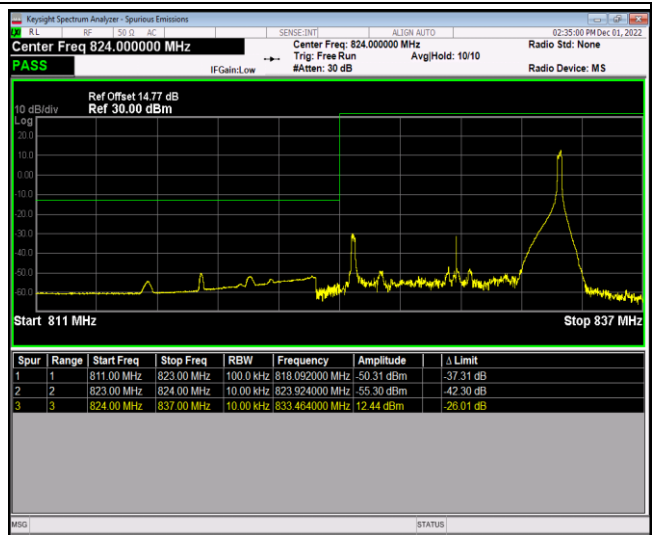

Band5-1.4MHz-64QAM-20643-1RB#5

Band5-1.4MHz-64QAM-20643-6RB#0

Band5-10MHz-QPSK-20450-1RB#0

Band5-10MHz-QPSK-20450-1RB#49

Band5-10MHz-QPSK-20450-50RB#0

Band5-10MHz-QPSK-20600-1RB#0

Band5-10MHz-QPSK-20600-1RB#49