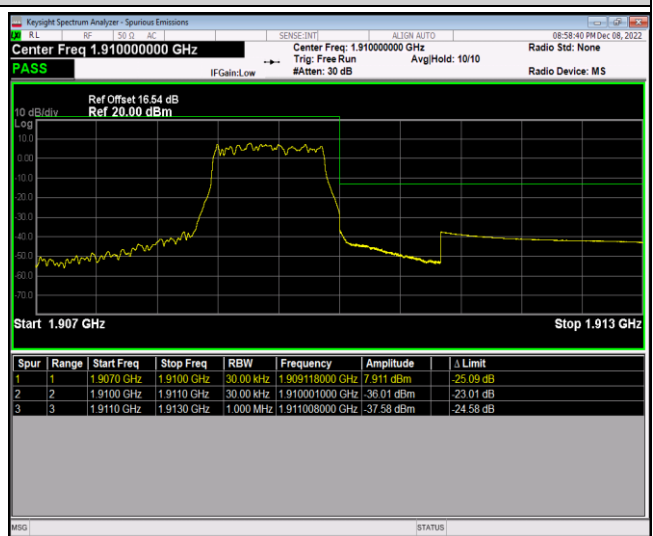

Band2-1.4MHz-64QAM-19193-1RB#5

Band2-1.4MHz-64QAM-19193-6RB#0