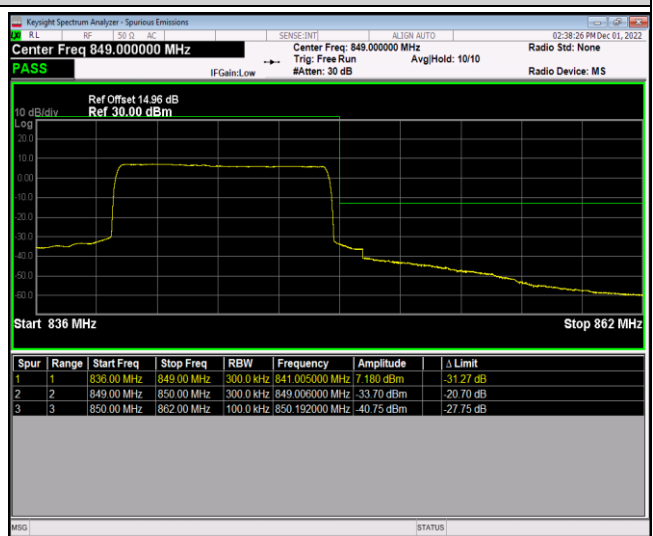

Band5-10MHz-QPSK-20600-50RB#0

Band5-10MHz-16QAM-20450-1RB#49