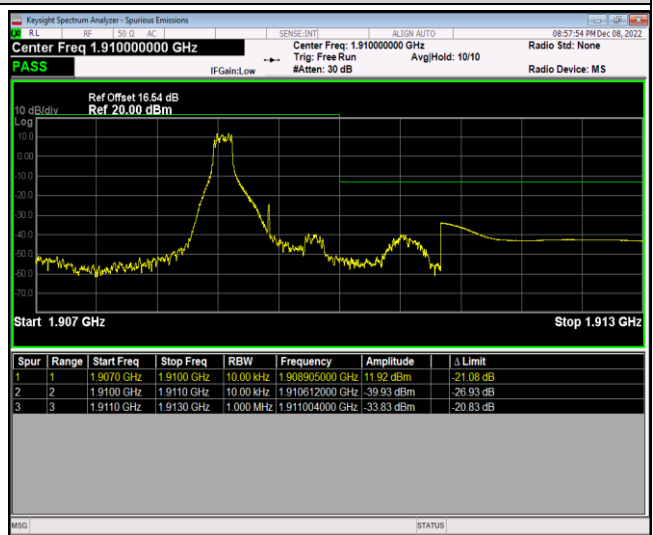

Remark: All bandwidth and all modulation had been tested, but only the worst case data displayed in this report.

Test Graphs

Band2-1.4MHz-64QAM-18607-6RB#0

Band2-1.4MHz-64QAM-19193-1RB#0

Band2-1.4MHz-64QAM-19193-1RB#5