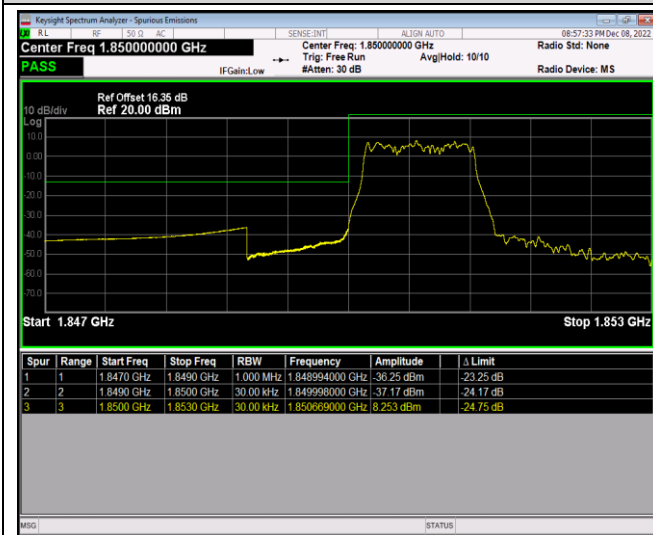

Remark: All bandwidth and all modulation had been tested, but only the worst case data displayed in this report.

Test Graphs

Band2-1.4MHz-64QAM-18607-6RB#0

Band2-1.4MHz-64QAM-19193-1RB#0

Band2-1.4MHz-64QAM-19193-1RB#5