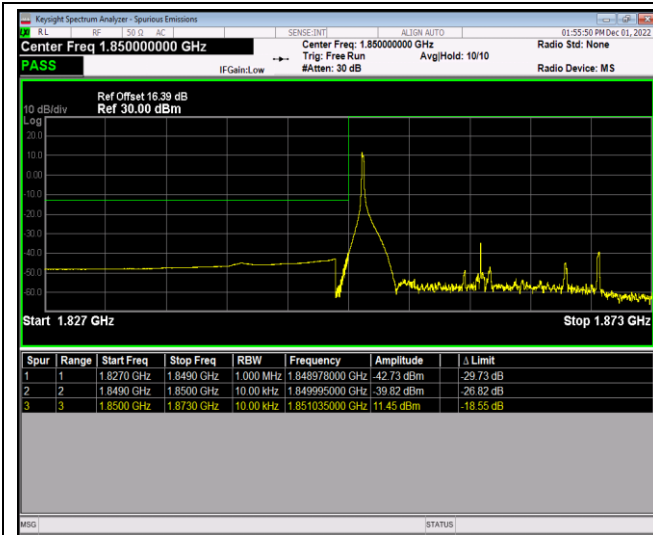

Band2-20MHz-QPSK-18700-1RB#0