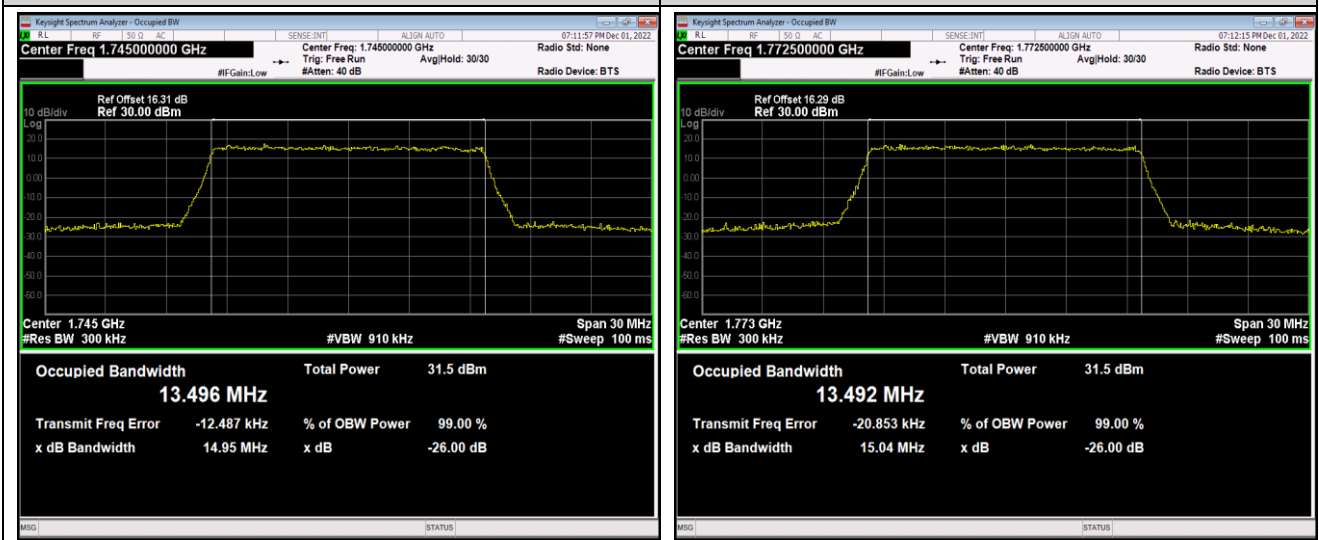

Band66-15MHz-16QAM-132322-75RB#0

Band66-15MHz-16QAM-132597-75RB#0

Band66-15MHz-64QAM-132047-75RB#0

Band66-15MHz-64QAM-132322-75RB#0