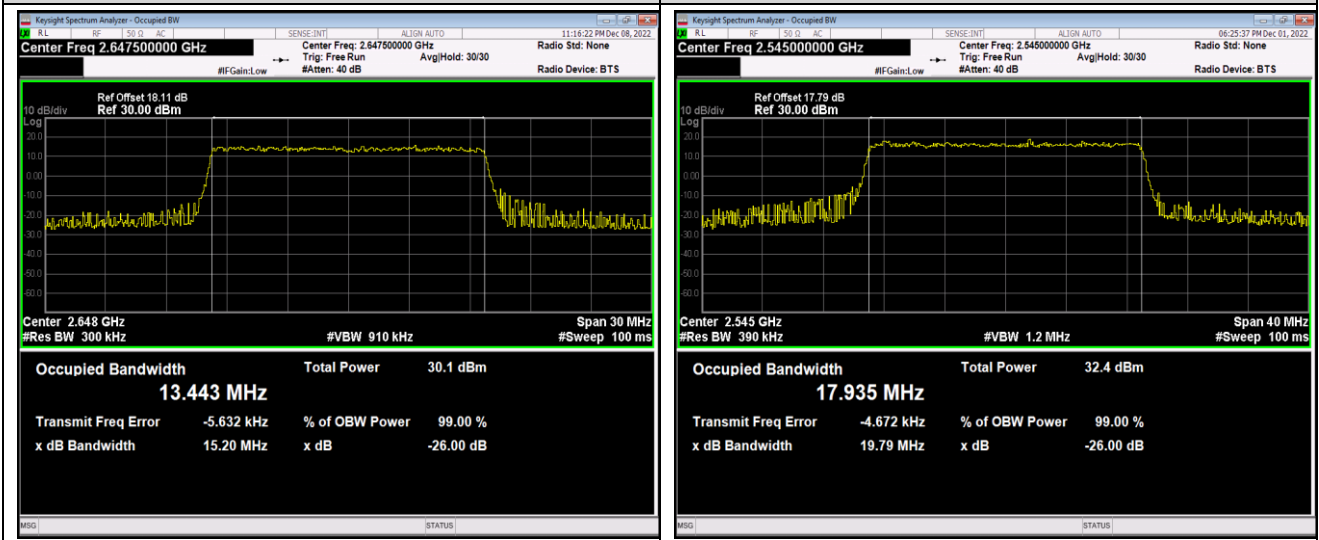

Band41-15MHz-16QAM-40640-75RB#0

Band41-15MHz-16QAM-41165-75RB#0

Band41-15MHz-64QAM-40115-75RB#0

Band41-15MHz-64QAM-40640-75RB#0

Band41-15MHz-64QAM-41165-75RB#0

Band41-20MHz-QPSK-40140-100RB#0

Band41-20MHz-QPSK-40640-100RB#0