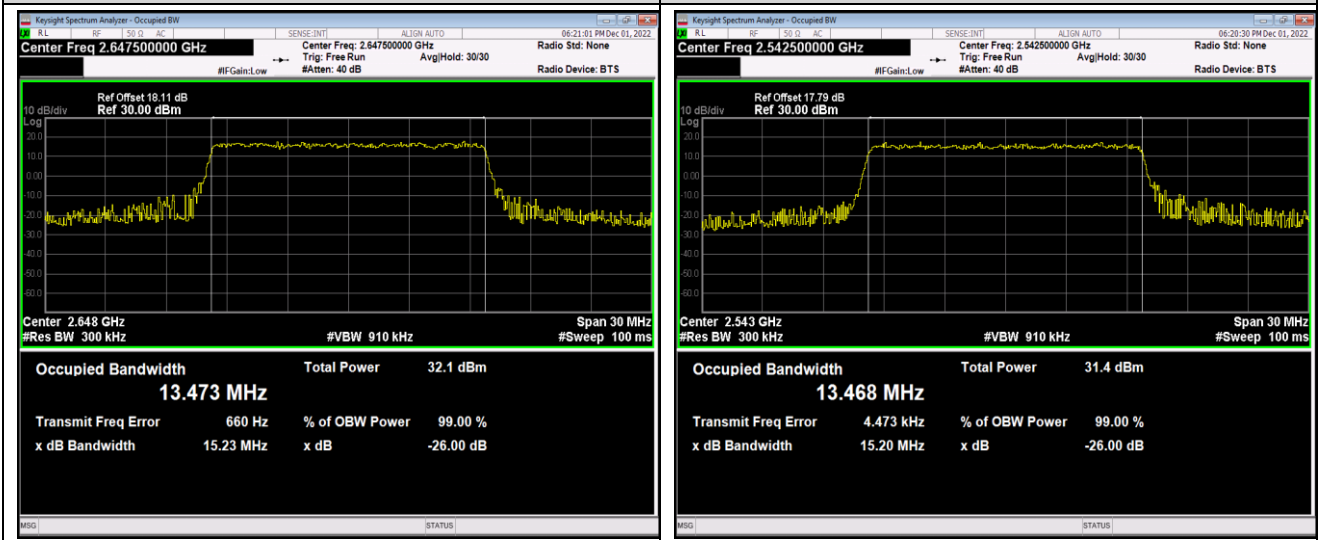

Band41-10MHz-64QAM-40090-50RB#0

Band41-10MHz-64QAM-40640-50RB#0

Band41-10MHz-64QAM-41190-50RB#0

Band41-15MHz-QPSK-40115-75RB#0

Band41-15MHz-QPSK-40640-75RB#0

Band41-15MHz-QPSK-41165-75RB#0

Band41-15MHz-16QAM-40115-75RB#0