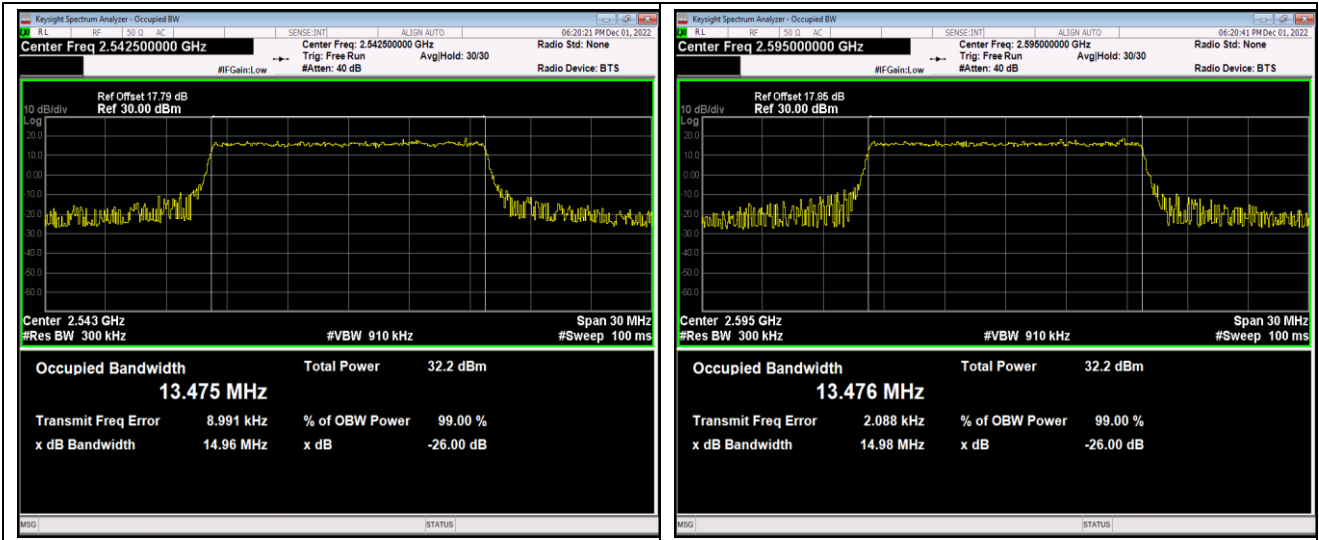

Band41-10MHz-64QAM-40090-50RB#0

Band41-10MHz-64QAM-40640-50RB#0

Band41-10MHz-64QAM-41190-50RB#0

Band41-15MHz-QPSK-40115-75RB#0

Band41-15MHz-QPSK-40640-75RB#0

Band41-15MHz-QPSK-41165-75RB#0

Band41-15MHz-16QAM-40115-75RB#0