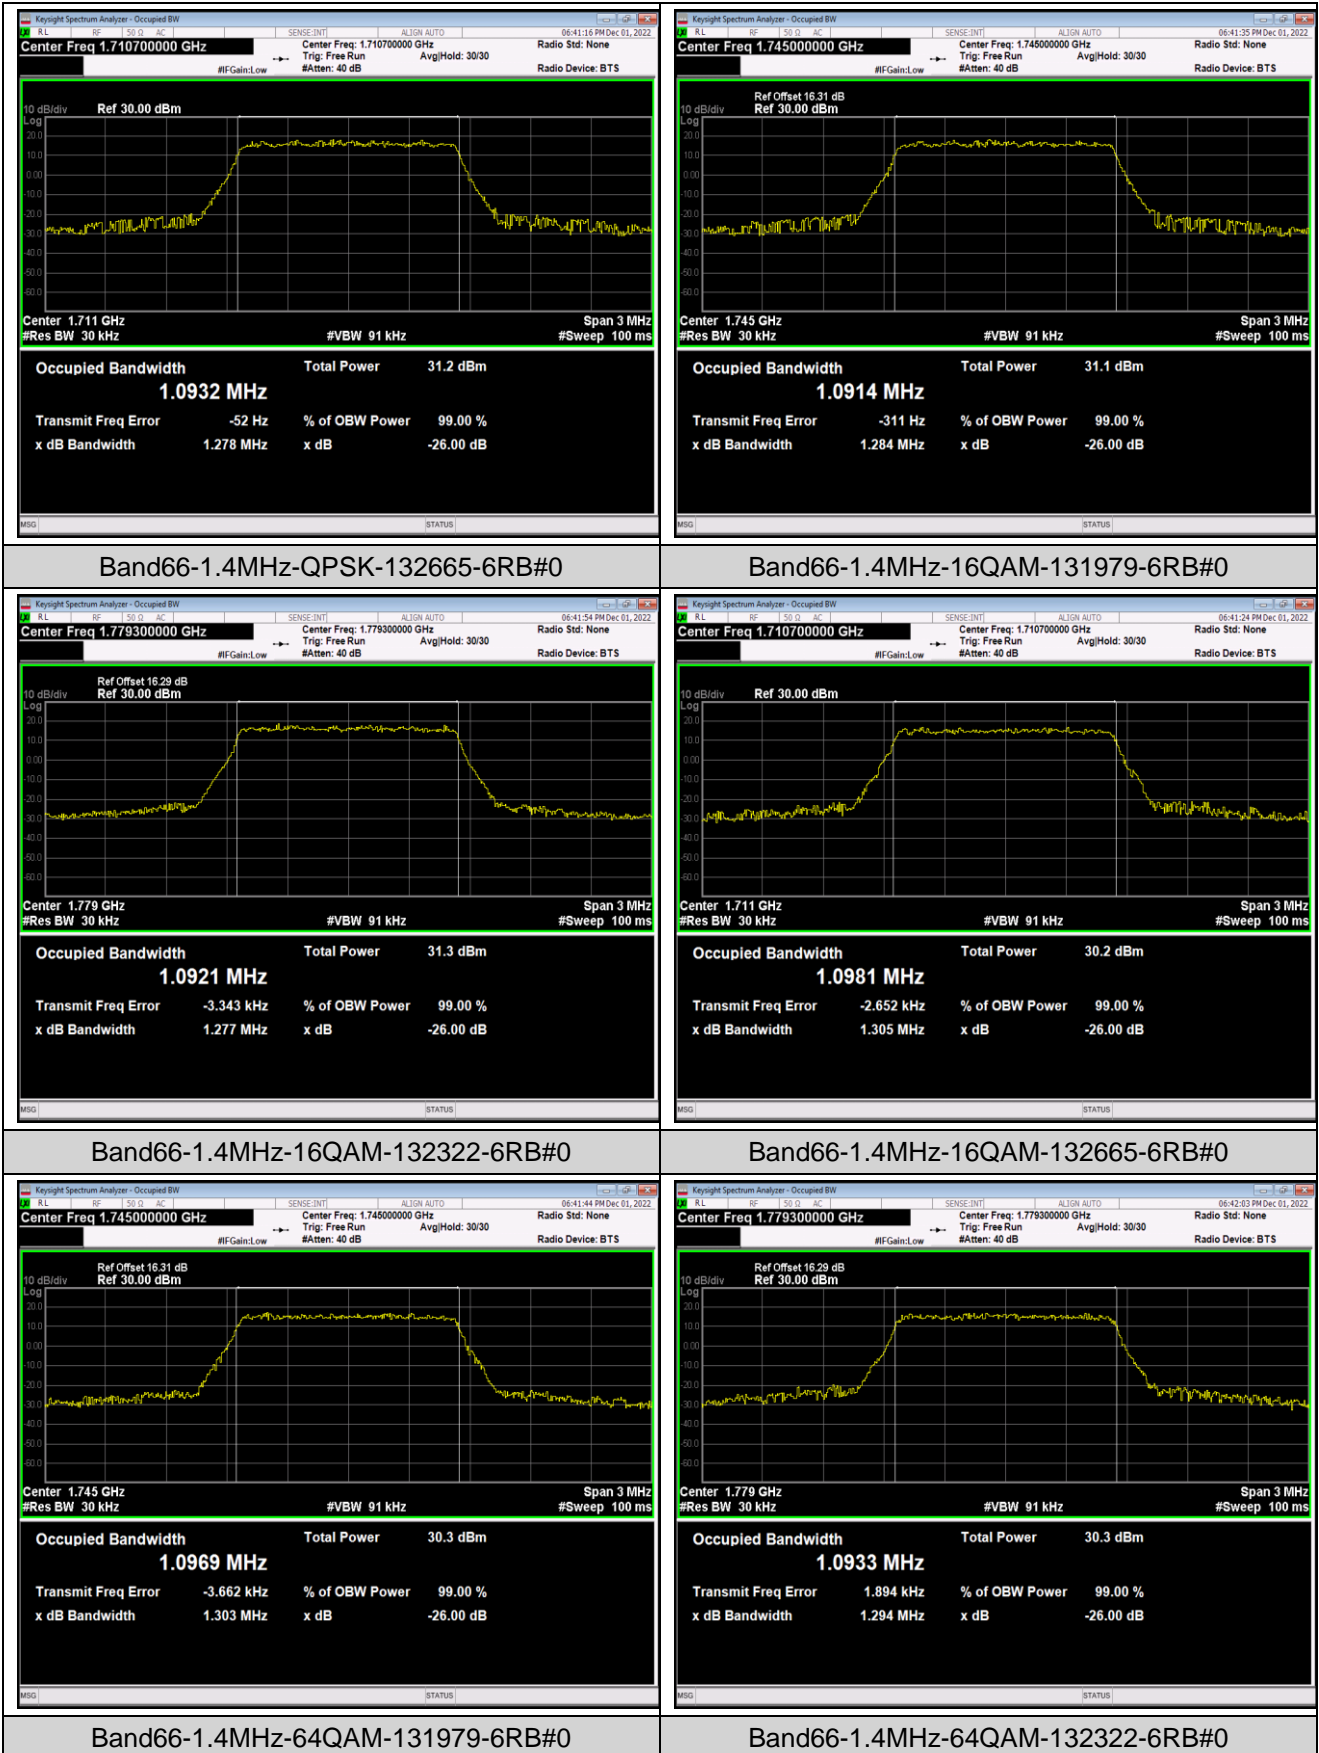

Band66-1.4MHz-QPSK-131979-6RB#0

Band66-1.4MHz-QPSK-132322-6RB#0