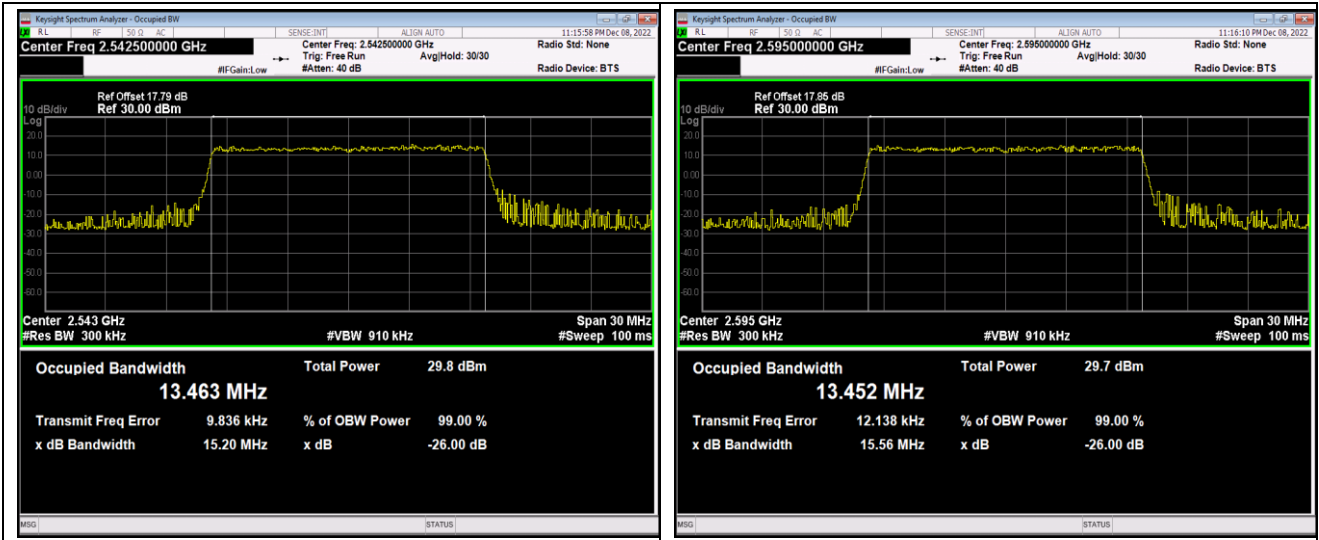

Band41-15MHz-64QAM-40115-75RB#0

Band41-15MHz-64QAM-40640-75RB#0

Band41-15MHz-64QAM-41165-75RB#0

Band41-20MHz-QPSK-40140-100RB#0