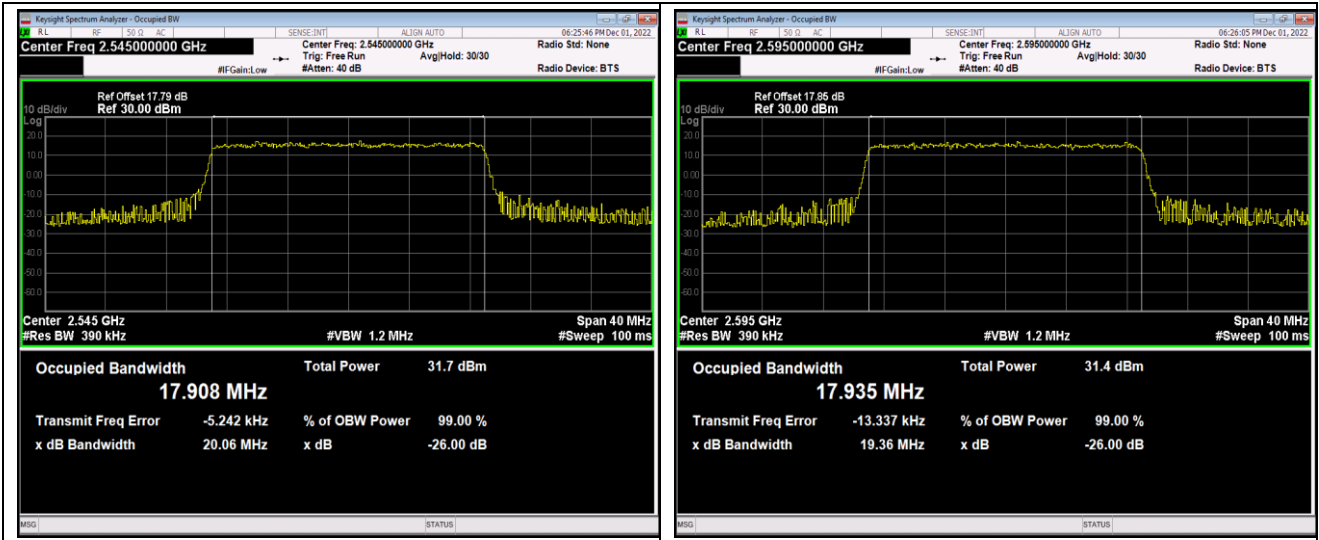

Band41-20MHz-16QAM-40140-100RB#0

Band41-20MHz-16QAM-40640-100RB#0

Band41-20MHz-16QAM-41140-100RB#0

Band41-20MHz-64QAM-40140-100RB#0