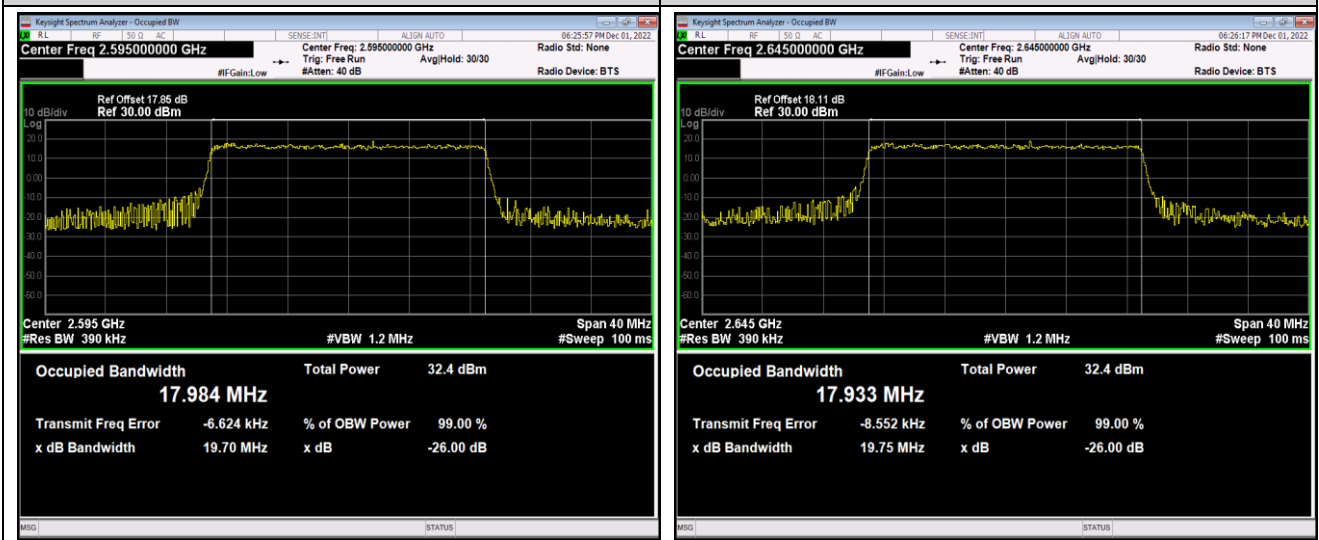

Band41-20MHz-QPSK-40640-100RB#0

Band41-20MHz-QPSK-41140-100RB#0

Band41-20MHz-16QAM-40140-100RB#0

Band41-20MHz-16QAM-40640-100RB#0