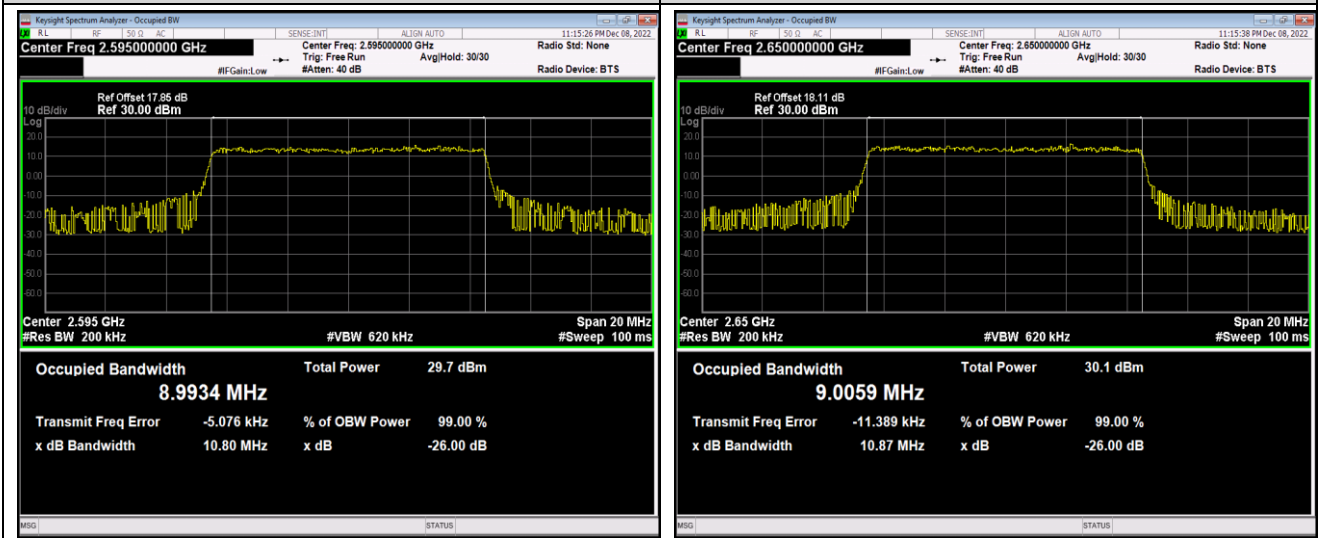

Band41-10MHz-64QAM-40640-50RB#0

Band41-10MHz-64QAM-41190-50RB#0

Band41-15MHz-QPSK-40115-75RB#0

Band41-15MHz-QPSK-40640-75RB#0