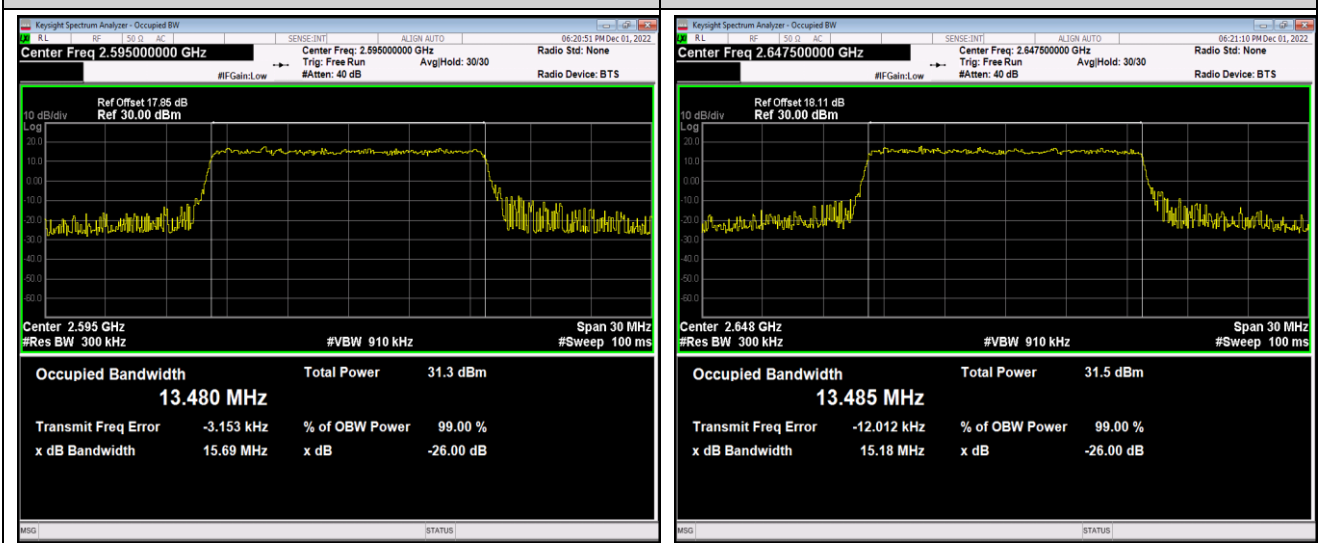

Band41-15MHz-16QAM-40640-75RB#0

Band41-15MHz-16QAM-41165-75RB#0

Band41-15MHz-64QAM-40115-75RB#0

Band41-15MHz-64QAM-40640-75RB#0