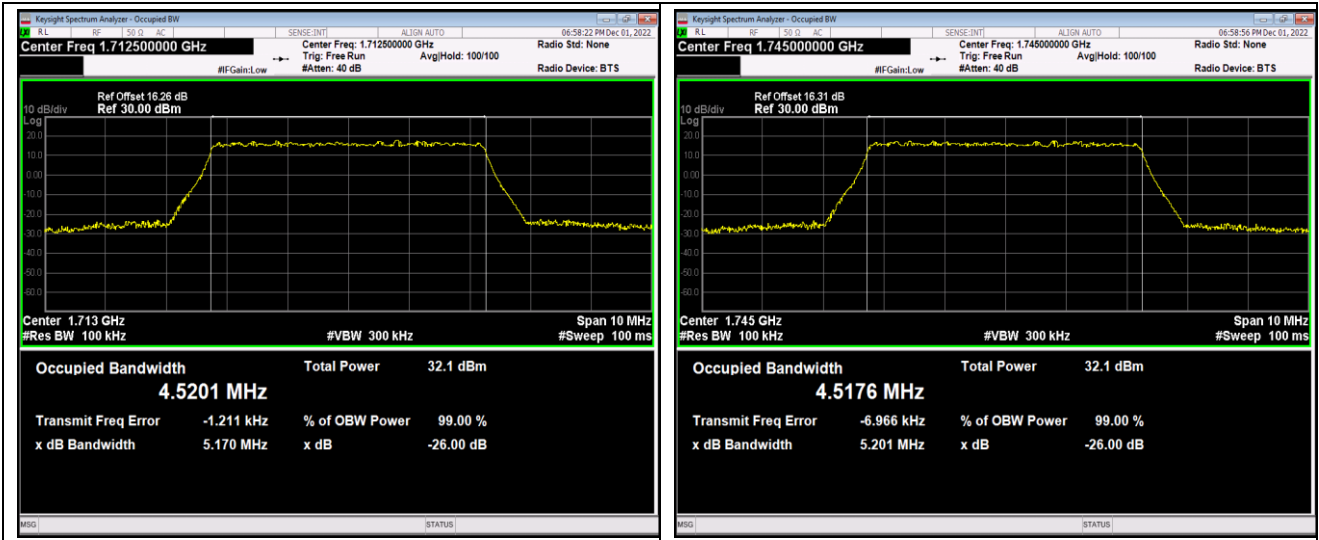

Band66-5MHz-QPSK-131997-25RB#0

Band66-5MHz-QPSK-132322-25RB#0

Band66-5MHz-QPSK-132647-25RB#0

Band66-5MHz-16QAM-131997-25RB#0