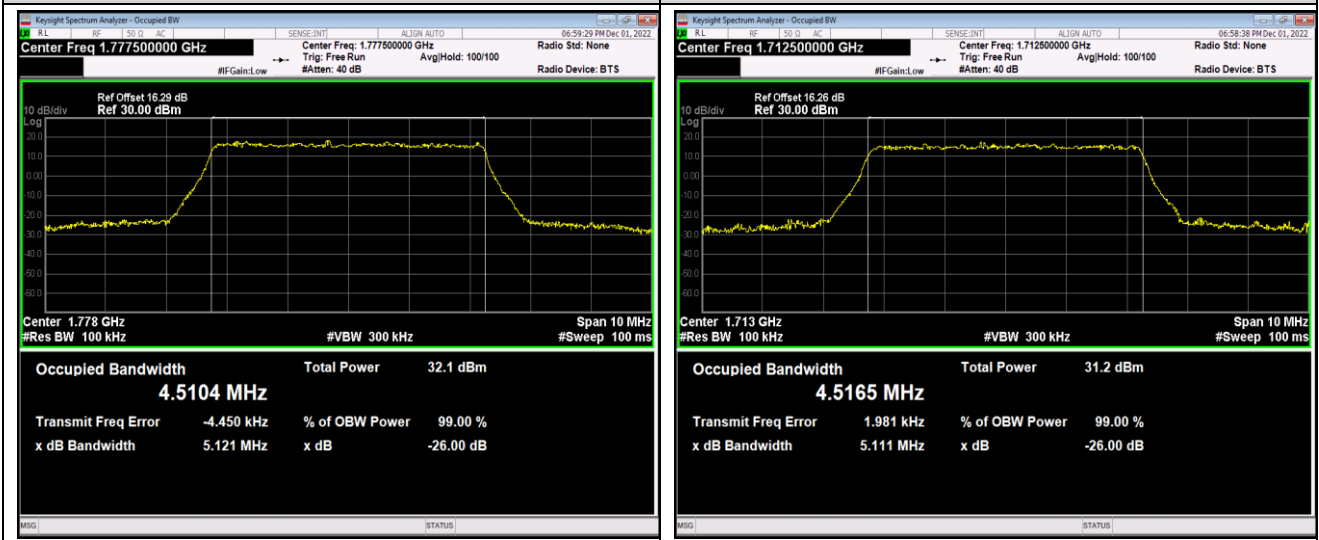

Band66-5MHz-QPSK-132647-25RB#0

Band66-5MHz-16QAM-131997-25RB#0

Band66-5MHz-16QAM-132322-25RB#0

Band66-5MHz-16QAM-132647-25RB#0