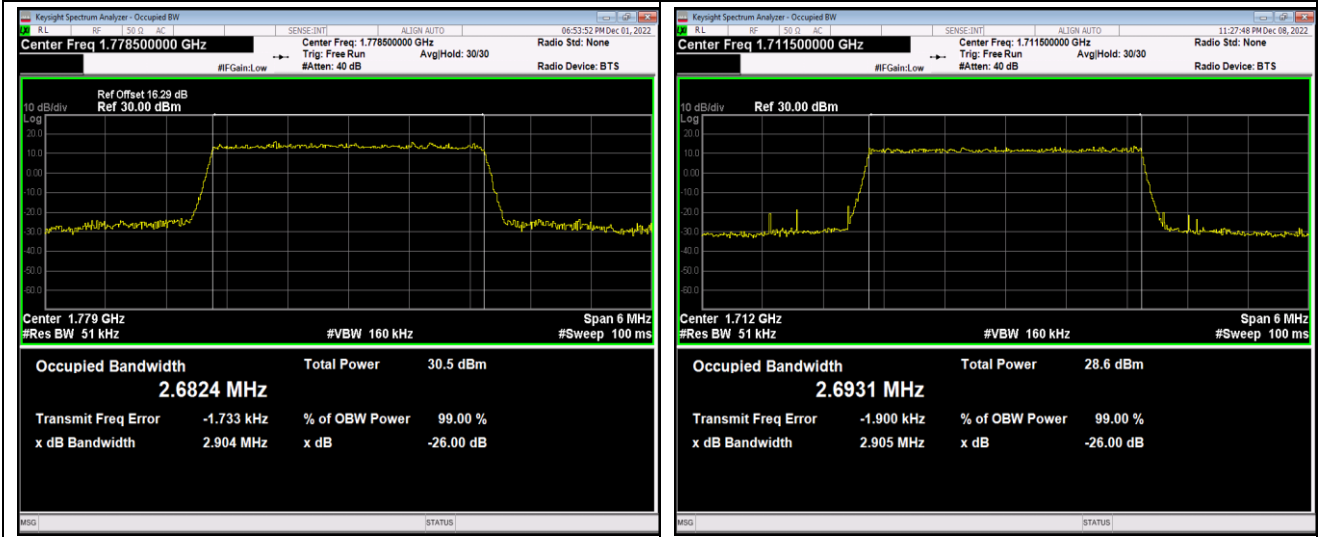

Band66-1.4MHz-QPSK-131979-6RB#0

Band66-1.4MHz-QPSK-132322-6RB#0

Band66-3MHz-16QAM-132657-15RB#0

Band66-3MHz-64QAM-131987-15RB#0

Band66-3MHz-64QAM-132322-15RB#0

Band66-3MHz-64QAM-132657-15RB#0

Band66-5MHz-QPSK-131997-25RB#0