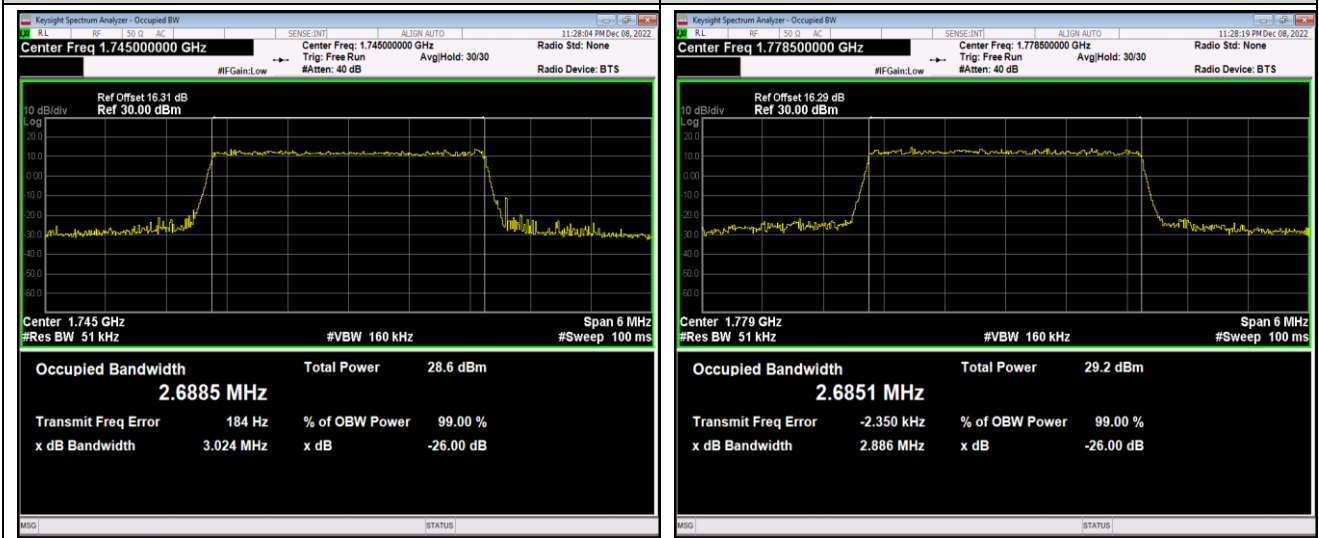

Band66-1.4MHz-QPSK-131979-6RB#0

Band66-1.4MHz-QPSK-132322-6RB#0

Band66-3MHz-16QAM-132657-15RB#0

Band66-3MHz-64QAM-131987-15RB#0

Band66-3MHz-64QAM-132322-15RB#0

Band66-3MHz-64QAM-132657-15RB#0

Band66-5MHz-QPSK-131997-25RB#0