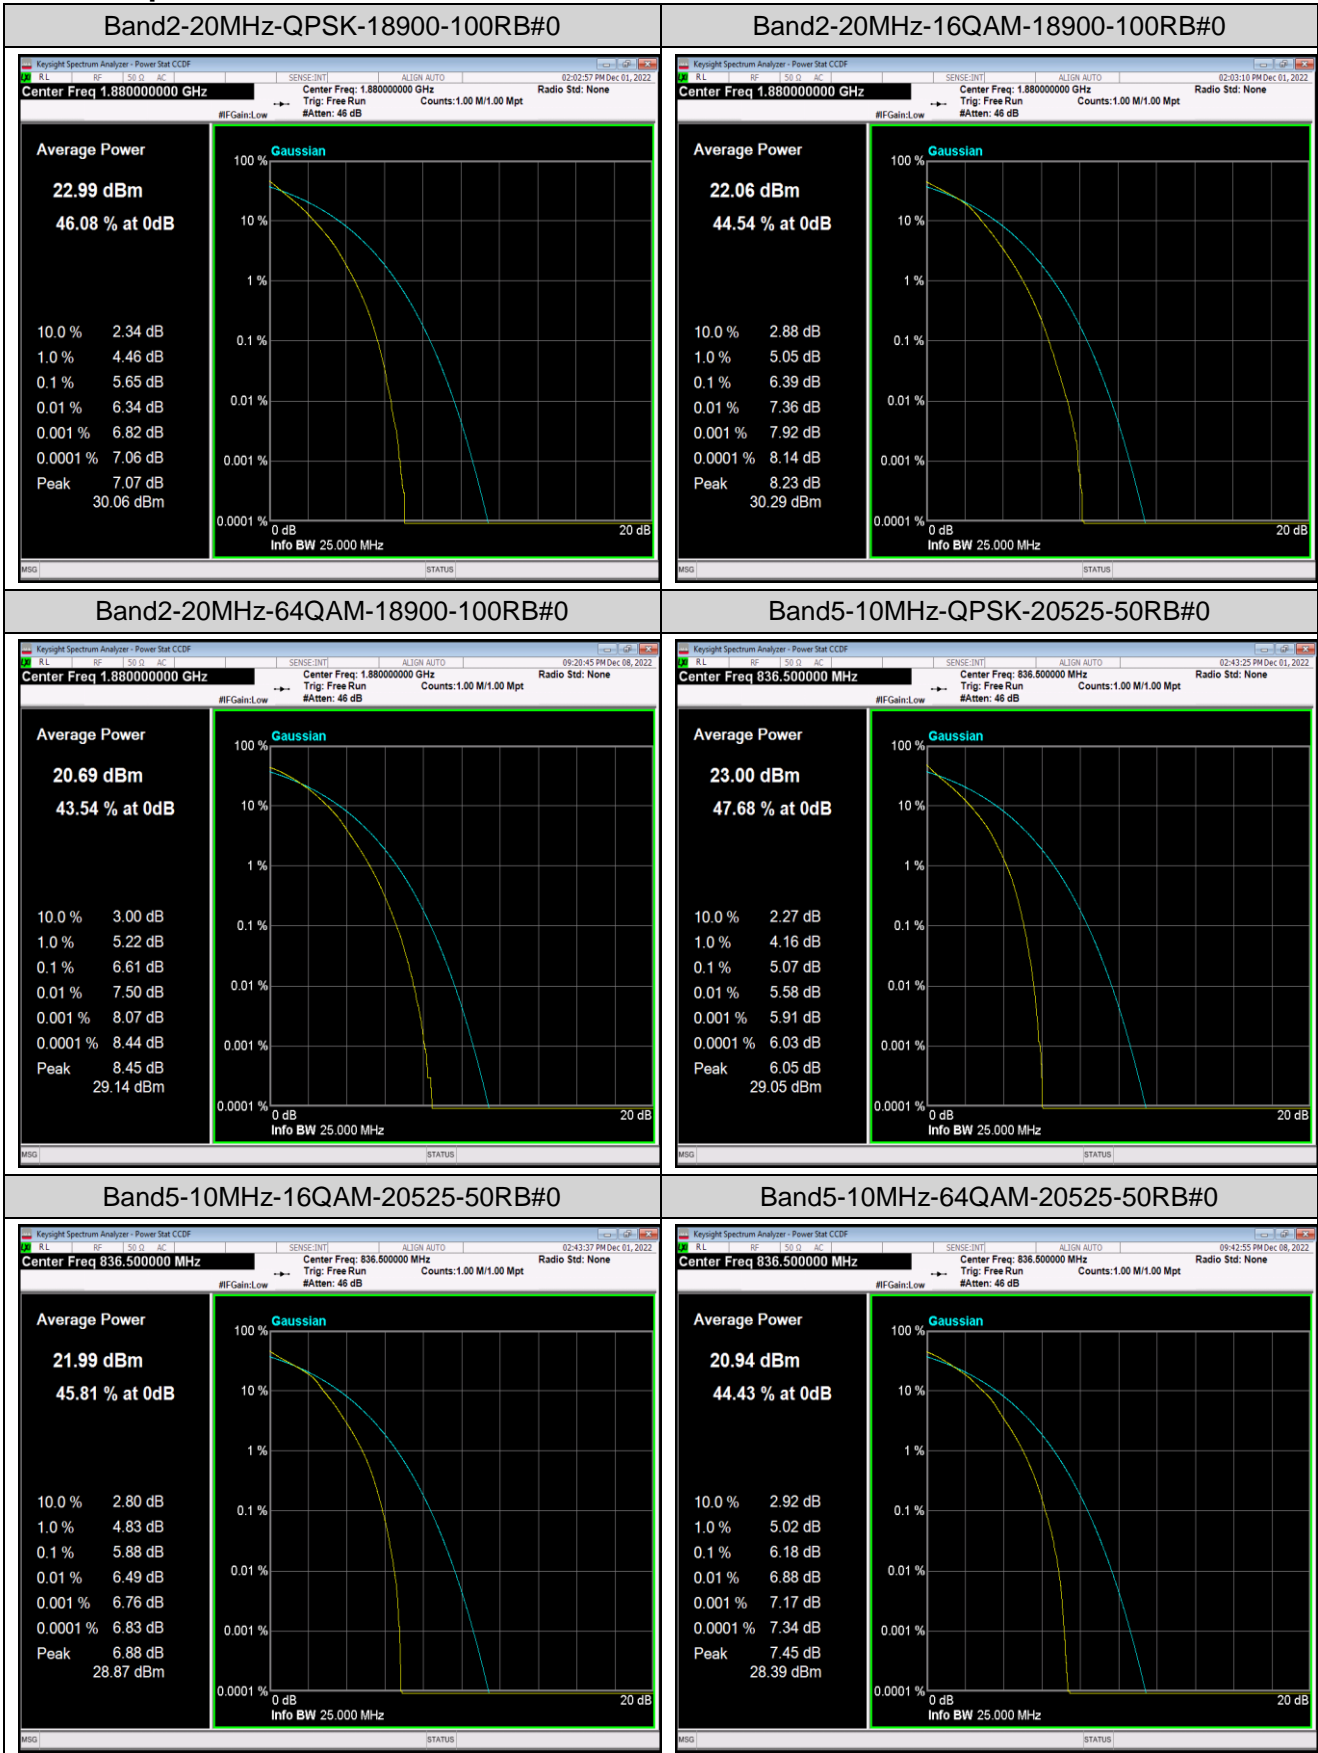

Test Graphs