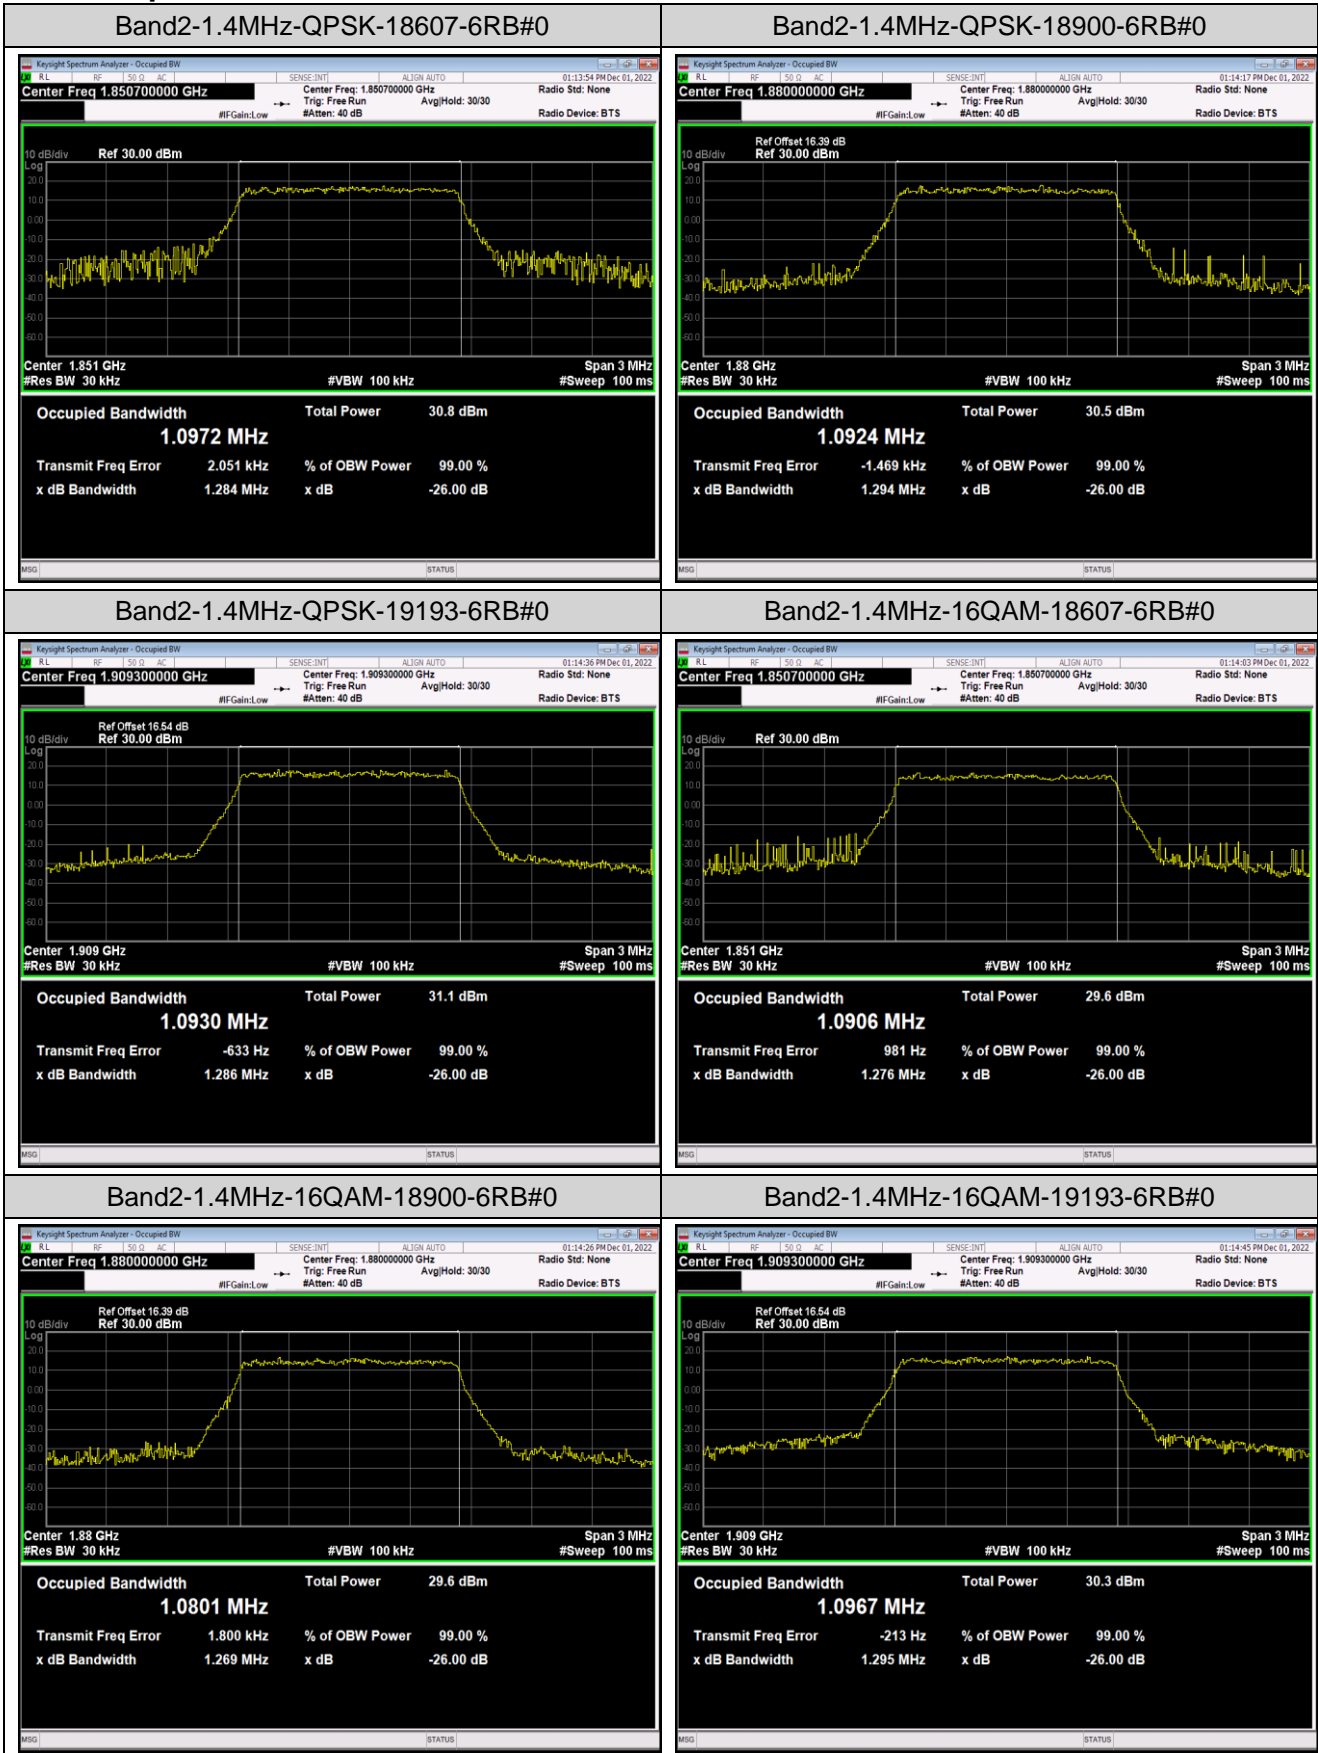

Test Graphs