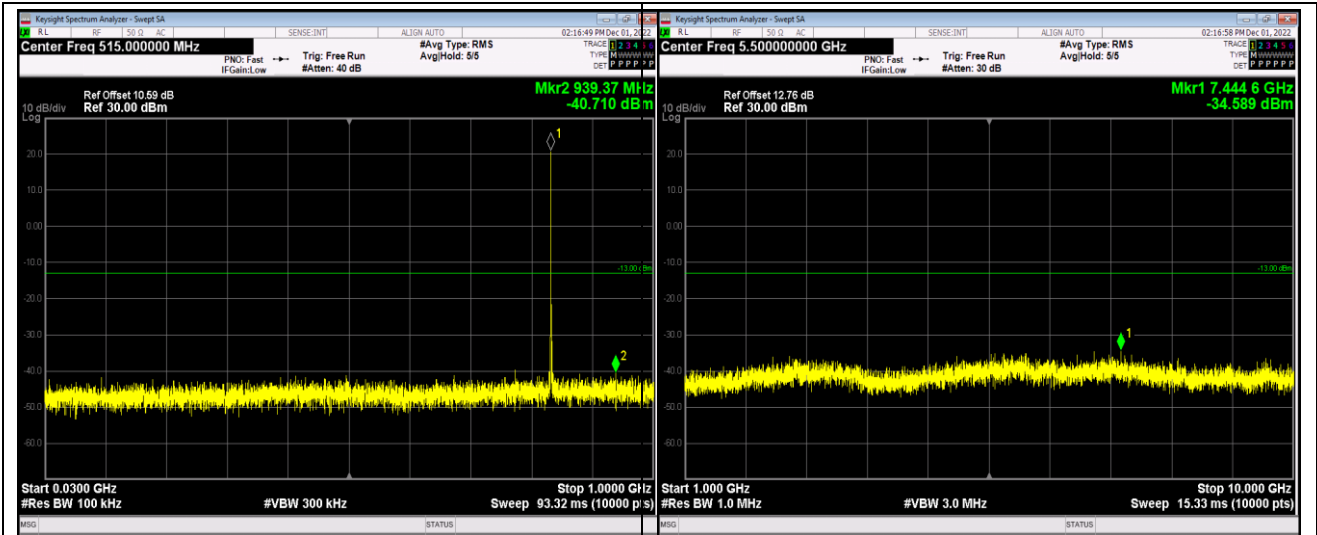

Band5-1.4MHz-16QAM-20643-1RB#0-Range2:1000~10000MHz

Band5-1.4MHz-16QAM-20643-1RB#0-Range1:30~1000MHz