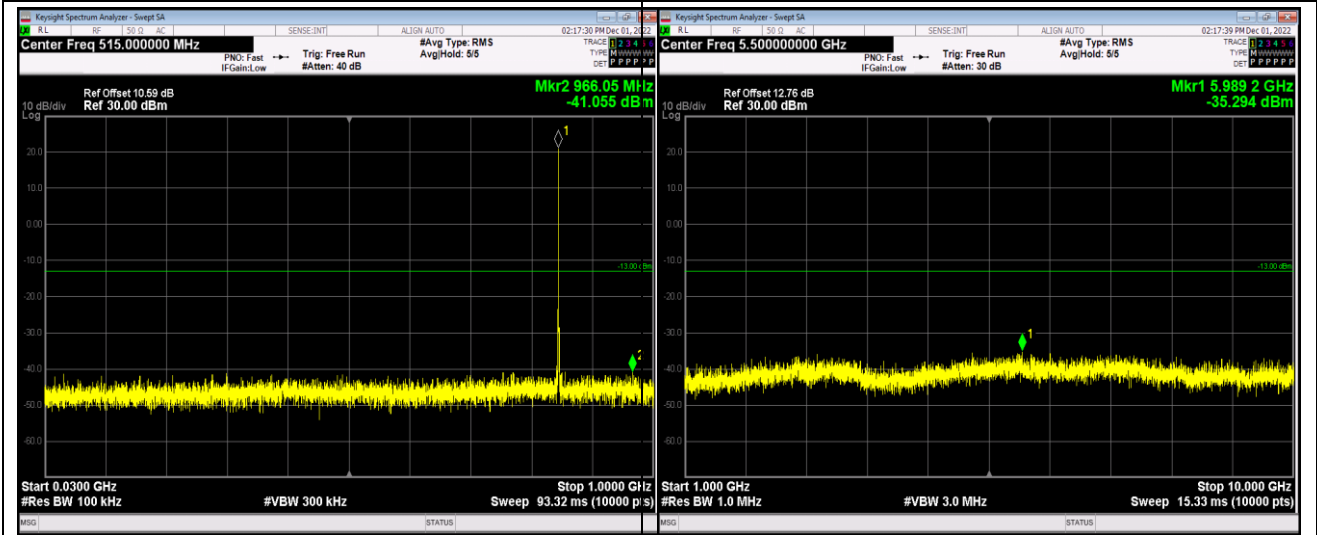

Band5-1.4MHz-QPSK-20525-1RB#0-Range1:30~1000MHz

Band5-1.4MHz-QPSK-20525-1RB#0-Range2:1000~10000MHz

Band5-1.4MHz-16QAM-20643-1RB#0-Range1:30~1000MHz

Band5-1.4MHz-16QAM-20643-1RB#0-Range2:1000~10000MHz

Band5-1.4MHz-64QAM-20407-1RB#0-Range1:30~1000MHz