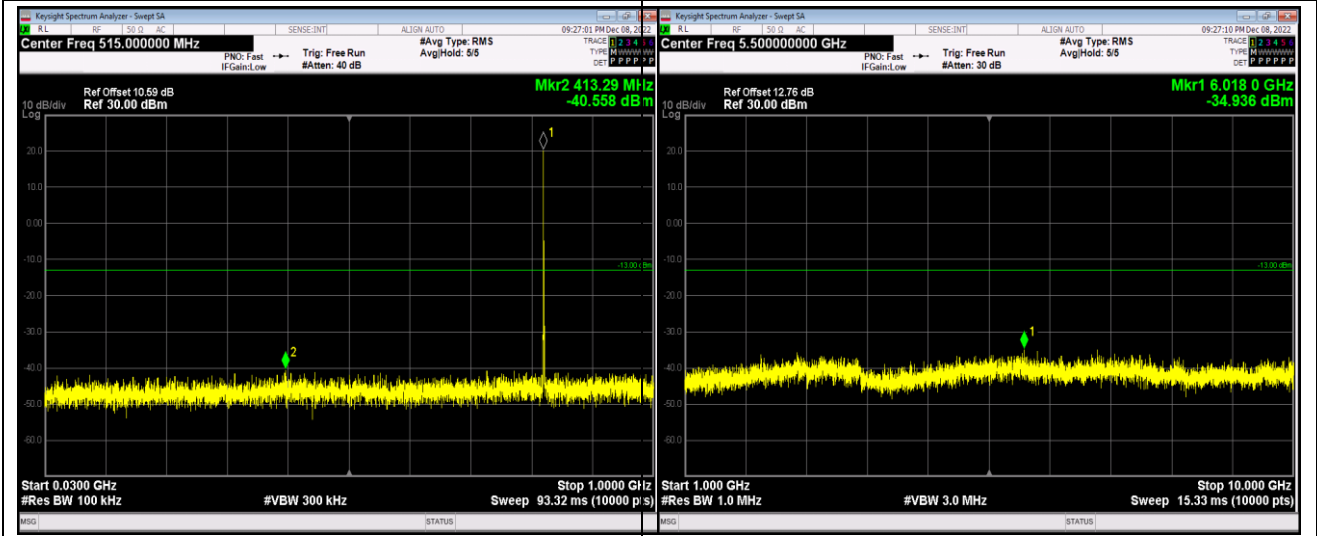

Band5-1.4MHz-64QAM-20407-1RB#0-Range1:30~1000MHz

Band5-1.4MHz-64QAM-20407-1RB#0-Range2:1000~10000MHz