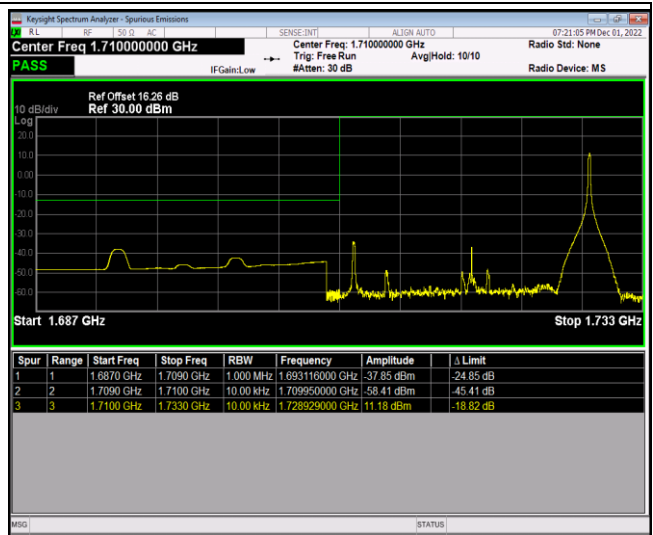

Band66-20MHz-QPSK-132072-1RB#99

Band66-20MHz-QPSK-132572-1RB#0