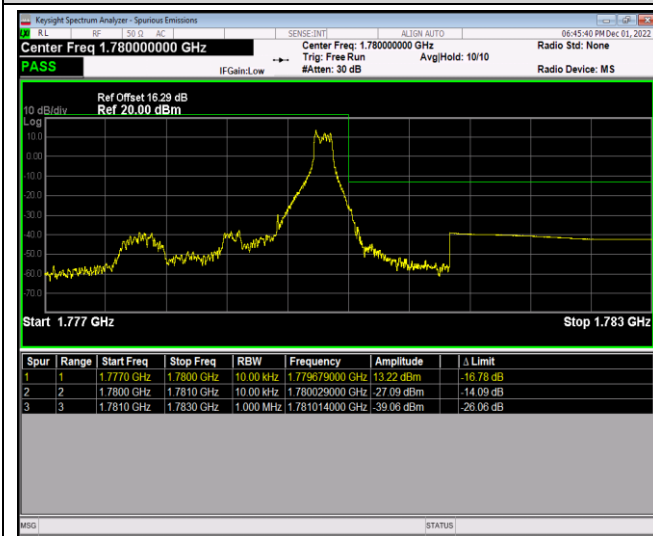

Band66-1.4MHz-16QAM-132665-1RB#5

Band66-1.4MHz-64QAM-131979-1RB#0