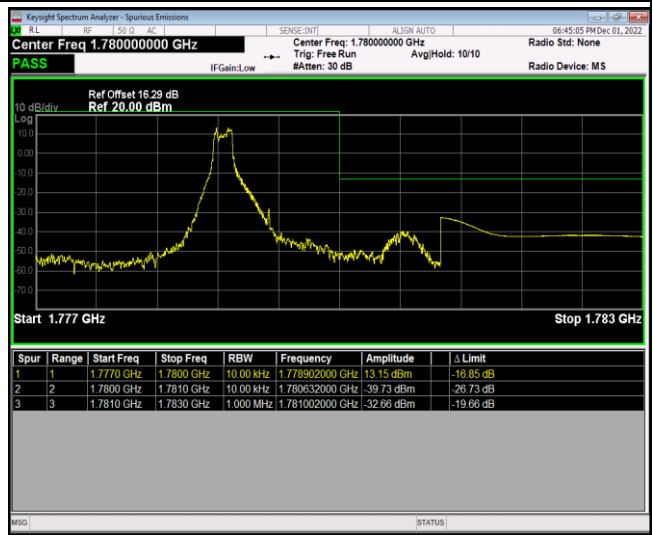

Band66-1.4MHz-QPSK-132665-1RB#5

Band66-1.4MHz-QPSK-132665-6RB#0

Band66-1.4MHz-16QAM-131979-1RB#0

Band66-1.4MHz-16QAM-131979-1RB#5

Band66-1.4MHz-16QAM-131979-6RB#0

Band66-1.4MHz-16QAM-132665-1RB#0

Band66-1.4MHz-16QAM-132665-1RB#5