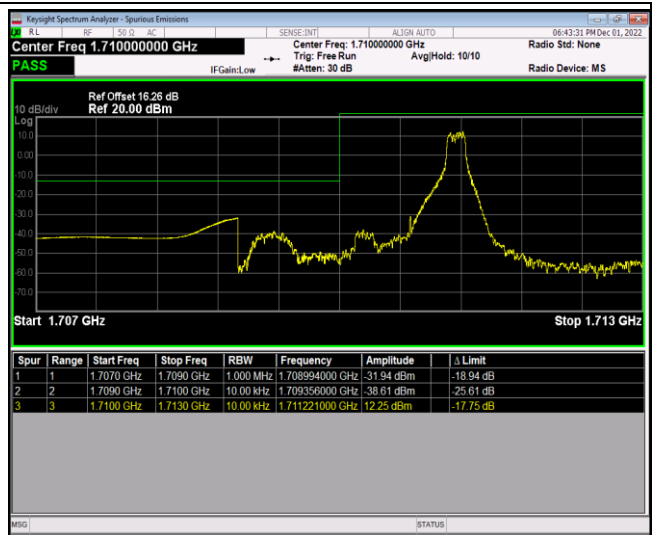

Band66-1.4MHz-QPSK-132665-1RB#5

Band66-1.4MHz-QPSK-132665-6RB#0

Band66-1.4MHz-16QAM-131979-1RB#0

Band66-1.4MHz-16QAM-131979-1RB#5

Band66-1.4MHz-16QAM-131979-6RB#0

Band66-1.4MHz-16QAM-132665-1RB#0

Band66-1.4MHz-16QAM-132665-1RB#5