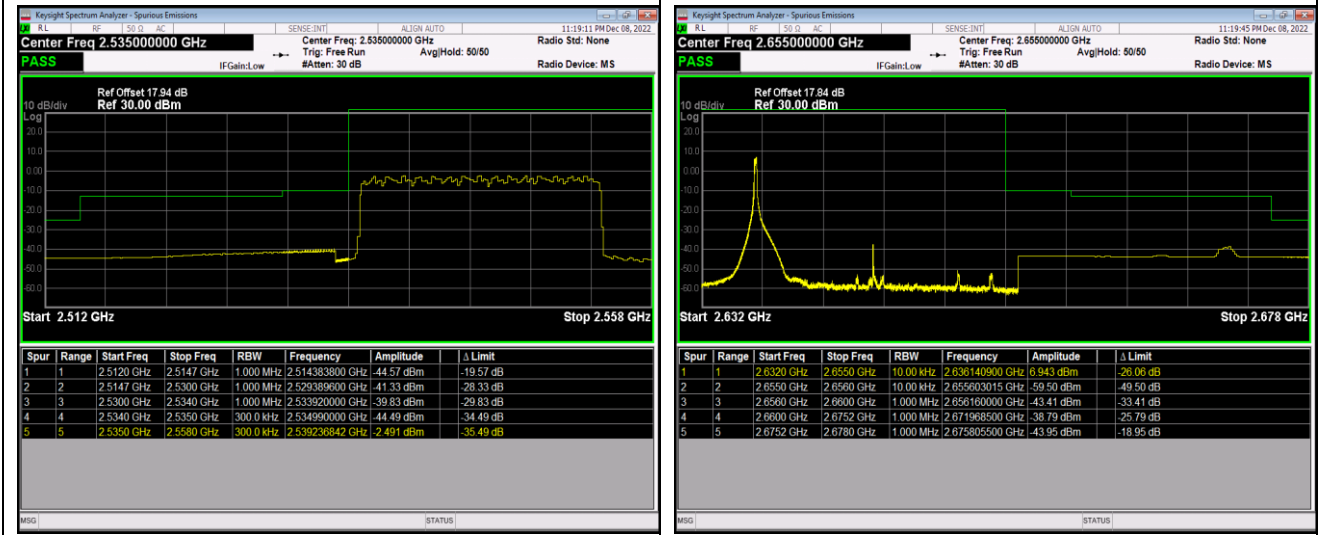

Band41-20MHz-64QAM-40140-100RB#0

Band41-20MHz-64QAM-41140-1RB#0

Band41-20MHz-64QAM-41140-1RB#99

Band41-20MHz-64QAM-41140-100RB#0