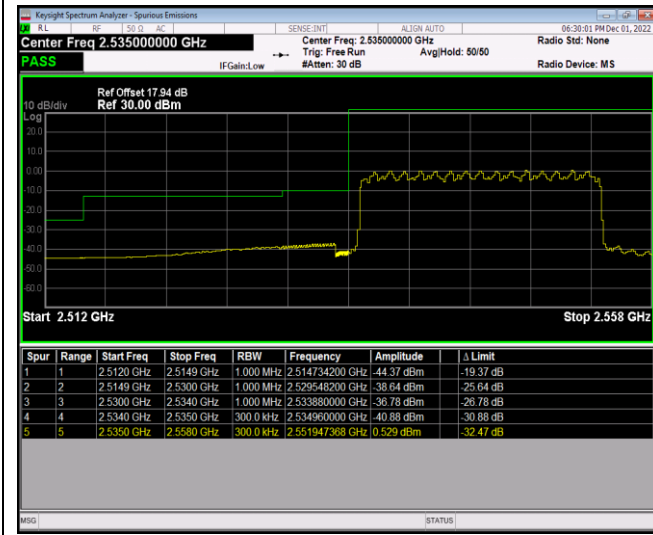

Band41-20MHz-16QAM-40140-100RB#0

Band41-20MHz-16QAM-41140-1RB#0

Band41-20MHz-16QAM-41140-1RB#99

Band41-20MHz-16QAM-41140-100RB#0

Band41-20MHz-64QAM-40140-1RB#0

Band41-20MHz-64QAM-40140-1RB#99

Band41-20MHz-64QAM-40140-100RB#0