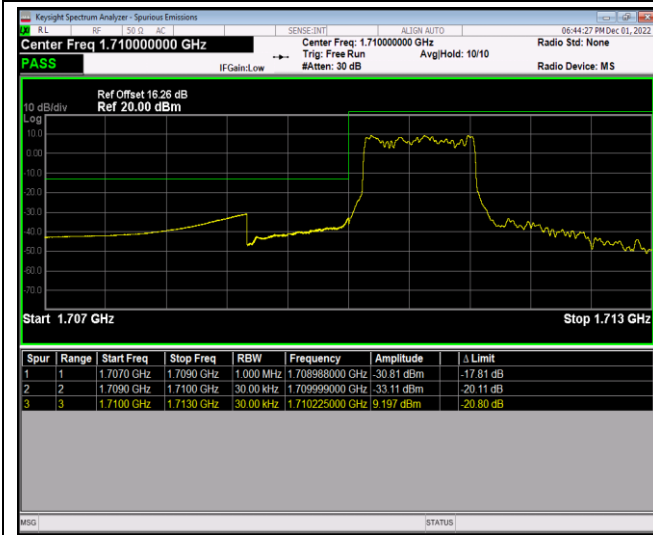

Band66-1.4MHz-QPSK-132665-1RB#5

Band66-1.4MHz-QPSK-132665-6RB#0

Band66-1.4MHz-16QAM-131979-1RB#0

Band66-1.4MHz-16QAM-131979-1RB#5

Band66-1.4MHz-16QAM-131979-6RB#0

Band66-1.4MHz-16QAM-132665-1RB#0

Band66-1.4MHz-16QAM-132665-1RB#5