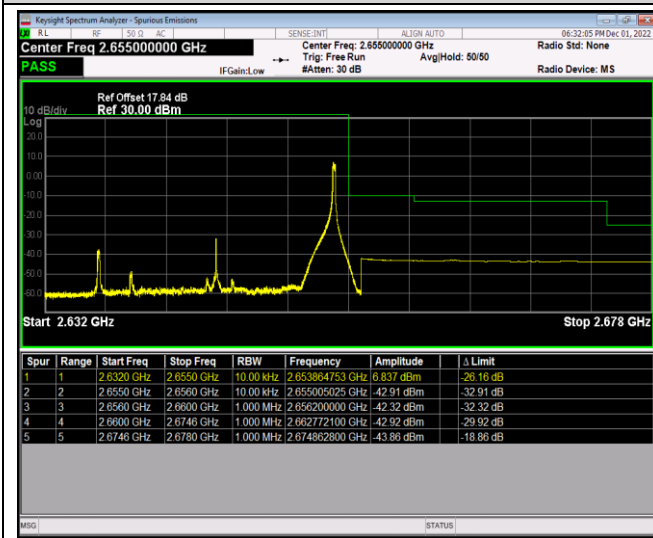

Band41-20MHz-16QAM-40140-100RB#0

Band41-20MHz-16QAM-41140-1RB#0

Band41-20MHz-16QAM-41140-1RB#99

Band41-20MHz-16QAM-41140-100RB#0

Band41-20MHz-64QAM-40140-1RB#0

Band41-20MHz-64QAM-40140-1RB#99

Band41-20MHz-64QAM-40140-100RB#0