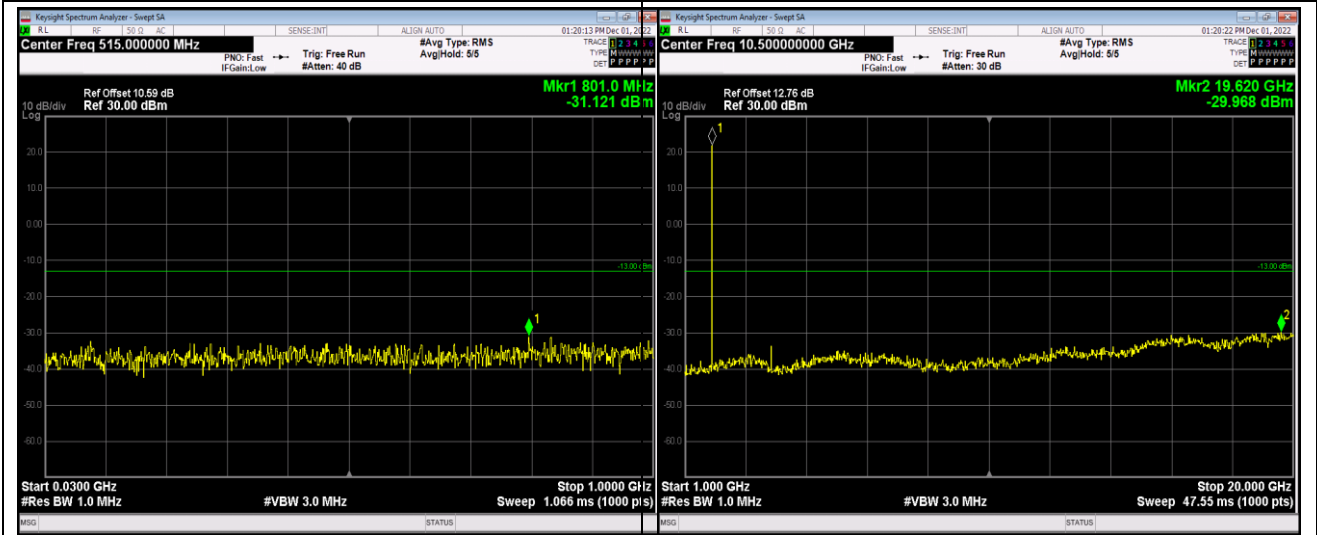

Remark: All bandwidth and all modulation had been tested, but only the worst case data displayed in this report.

Test Graphs

Band2-1.4MHz-16QAM-18607-1RB#0-Range1:30~1000MHz

Band2-1.4MHz-16QAM-18607-1RB#0-Range2:1000~20000MHz

Band2-1.4MHz-16QAM-18900-1RB#0-Range1:30~1000MHz

Band2-1.4MHz-16QAM-18900-1RB#0-Range2:1000~20000MHz