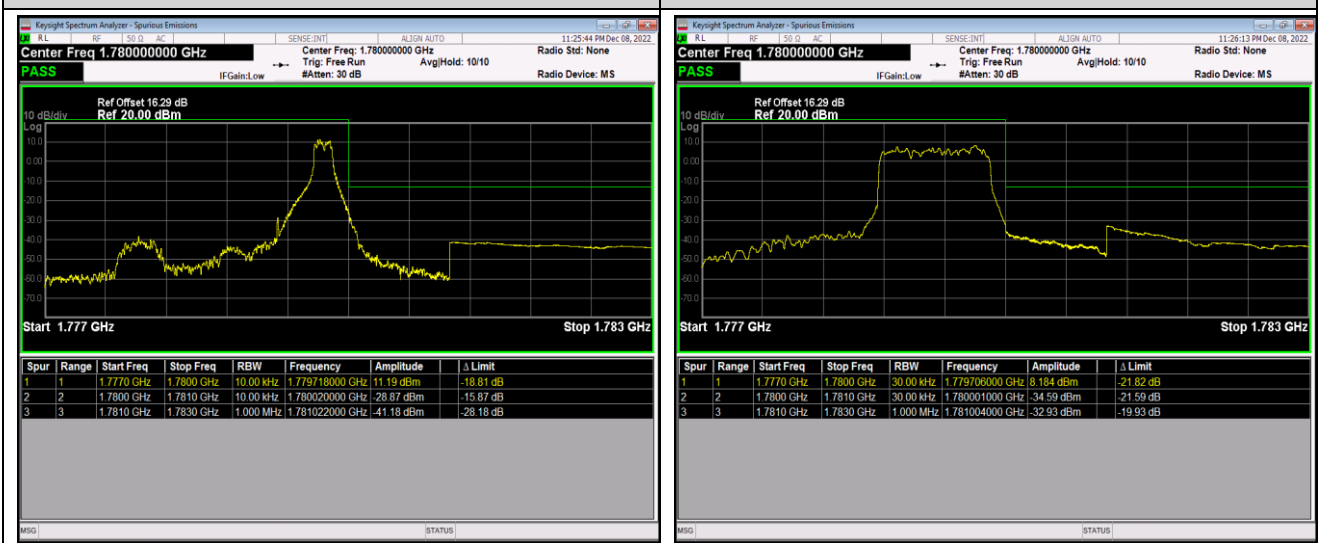

Band66-1.4MHz-16QAM-132665-6RB#0

Band66-1.4MHz-64QAM-131979-1RB#0

Band66-1.4MHz-64QAM-131979-1RB#5

Band66-1.4MHz-64QAM-131979-6RB#0

Band66-1.4MHz-64QAM-132665-1RB#0

Band66-1.4MHz-64QAM-132665-1RB#5

Band66-1.4MHz-64QAM-132665-6RB#0