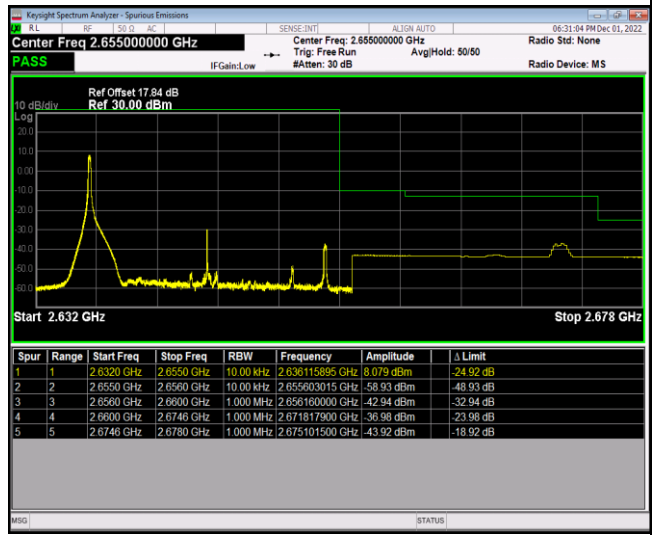

Band41-20MHz-16QAM-40140-100RB#0

Band41-20MHz-16QAM-41140-1RB#0

Band41-20MHz-16QAM-41140-1RB#99

Band41-20MHz-16QAM-41140-100RB#0

Band41-20MHz-64QAM-40140-1RB#0

Band41-20MHz-64QAM-40140-1RB#99

Band41-20MHz-64QAM-40140-100RB#0