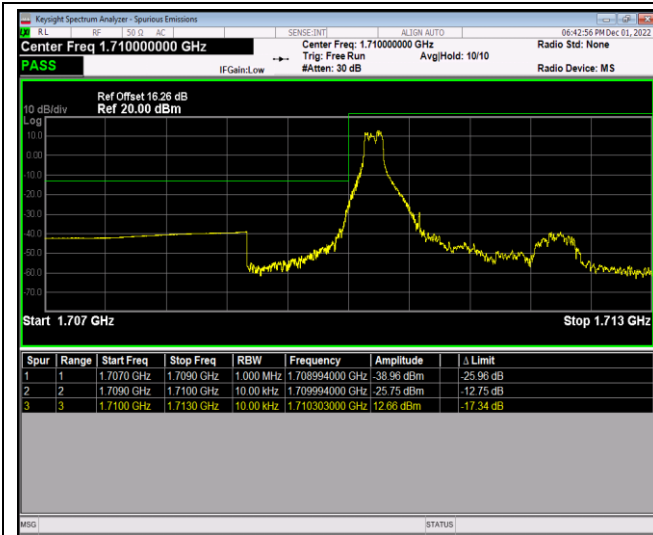

Band66-1.4MHz-16QAM-131979-1RB#0

Band66-1.4MHz-16QAM-131979-6RB#0