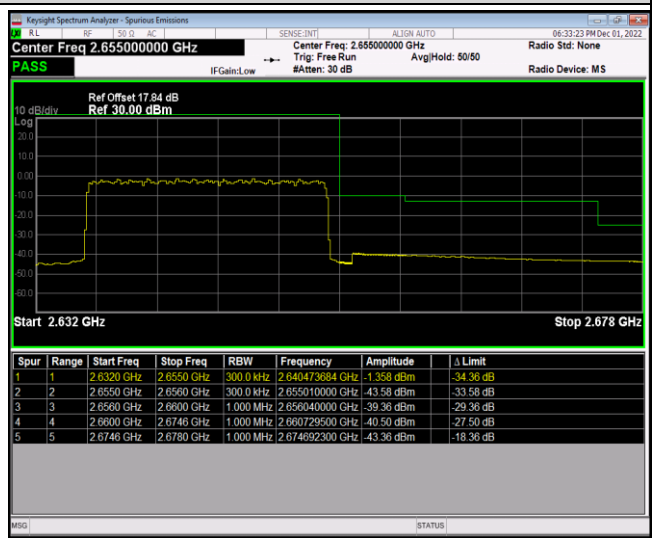

Band41-20MHz-16QAM-40140-100RB#0

Band41-20MHz-16QAM-41140-1RB#0

Band41-20MHz-16QAM-41140-1RB#99

Band41-20MHz-16QAM-41140-100RB#0

Band41-20MHz-64QAM-40140-1RB#0

Band41-20MHz-64QAM-40140-1RB#99

Band41-20MHz-64QAM-40140-100RB#0