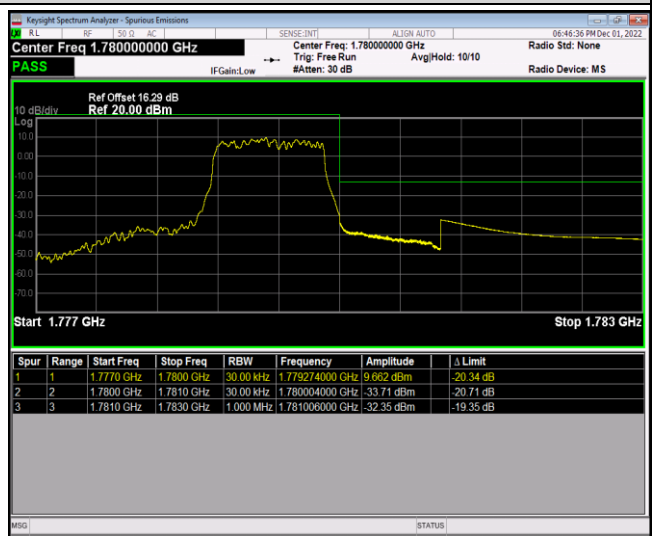

Band66-1.4MHz-16QAM-132665-6RB#0

Band66-1.4MHz-64QAM-131979-1RB#5