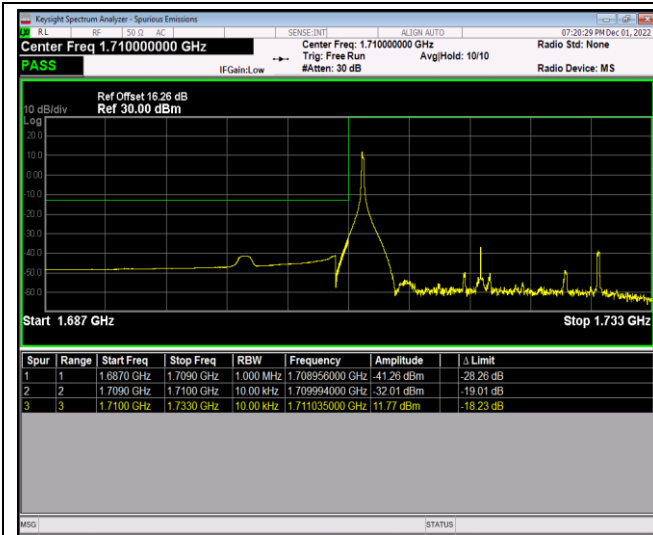

Band66-20MHz-QPSK-132072-1RB#0

Band66-20MHz-QPSK-132072-100RB#0