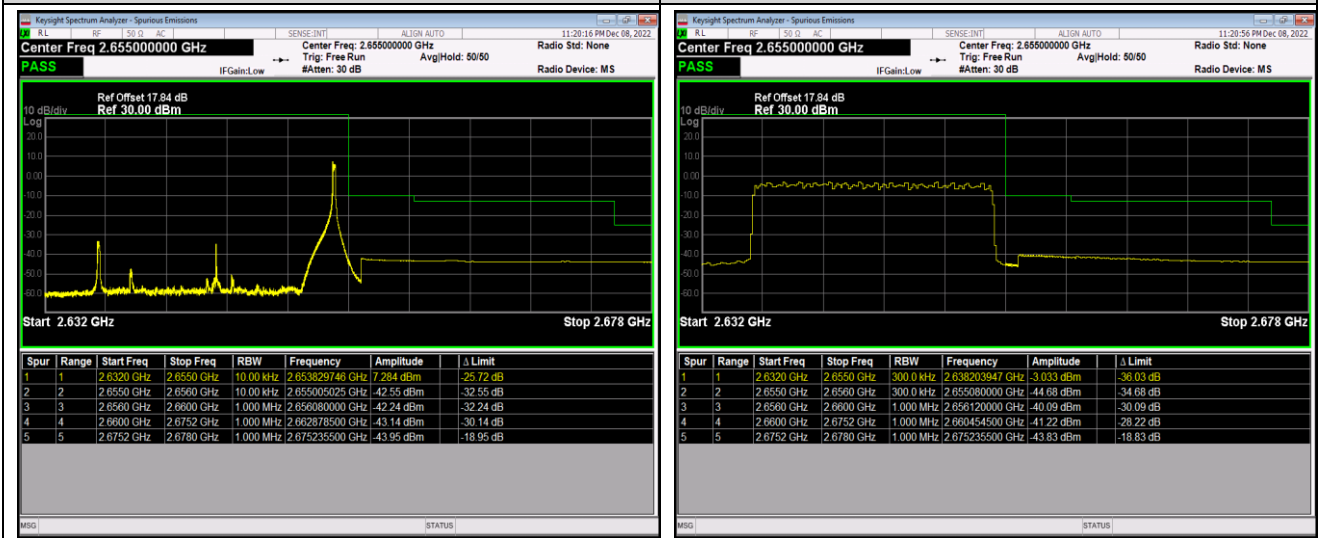

Band41-20MHz-64QAM-41140-1RB#99

Band41-20MHz-64QAM-41140-100RB#0

Band66-1.4MHz-QPSK-131979-1RB#0

Band66-1.4MHz-QPSK-131979-1RB#5