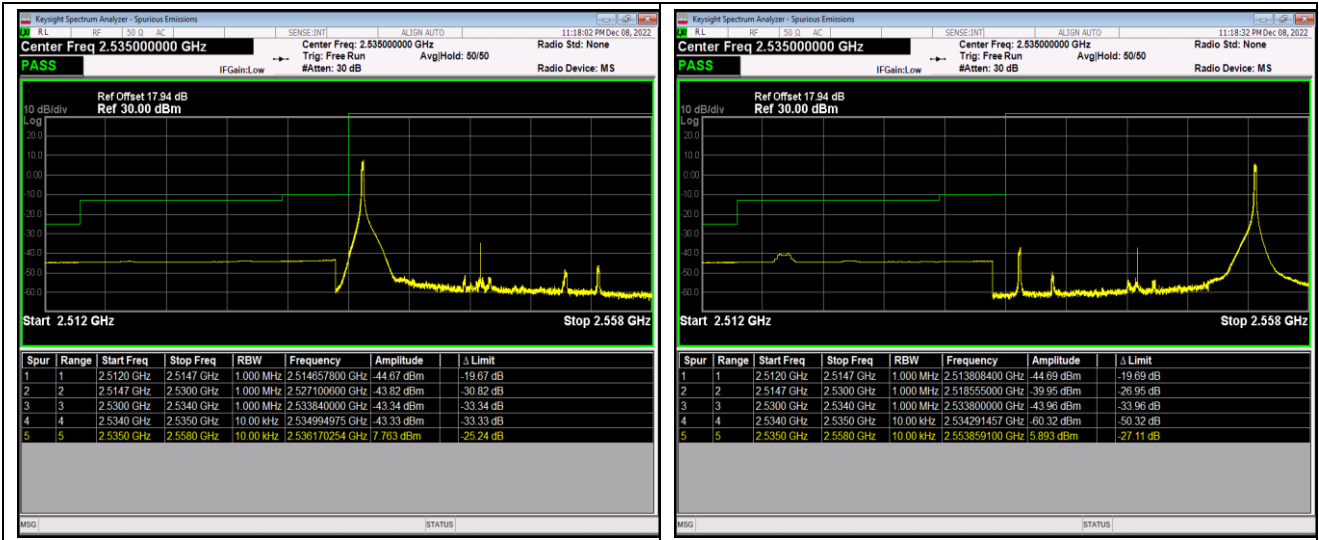

Band41-20MHz-16QAM-40140-100RB#0

Band41-20MHz-16QAM-41140-1RB#0

Band41-20MHz-16QAM-41140-1RB#99

Band41-20MHz-16QAM-41140-100RB#0

Band41-20MHz-64QAM-40140-1RB#0

Band41-20MHz-64QAM-40140-1RB#99

Band41-20MHz-64QAM-40140-100RB#0