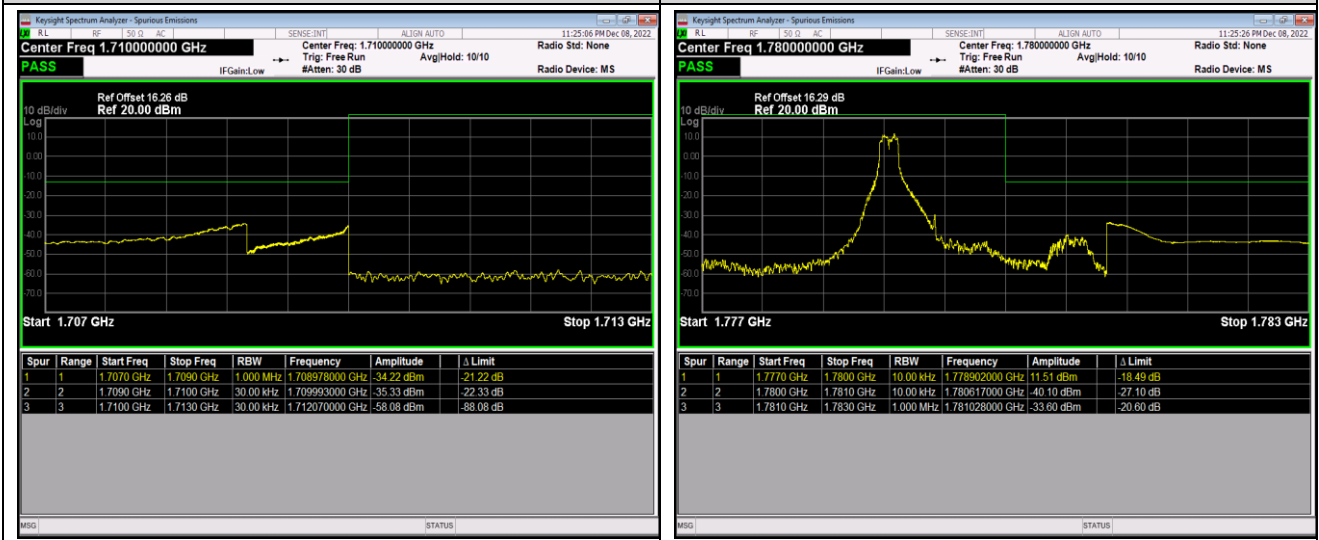

Band66-1.4MHz-16QAM-132665-6RB#0

Band66-1.4MHz-64QAM-131979-1RB#0

Band66-1.4MHz-64QAM-131979-1RB#5

Band66-1.4MHz-64QAM-131979-6RB#0

Band66-1.4MHz-64QAM-132665-1RB#0

Band66-1.4MHz-64QAM-132665-1RB#5

Band66-1.4MHz-64QAM-132665-6RB#0