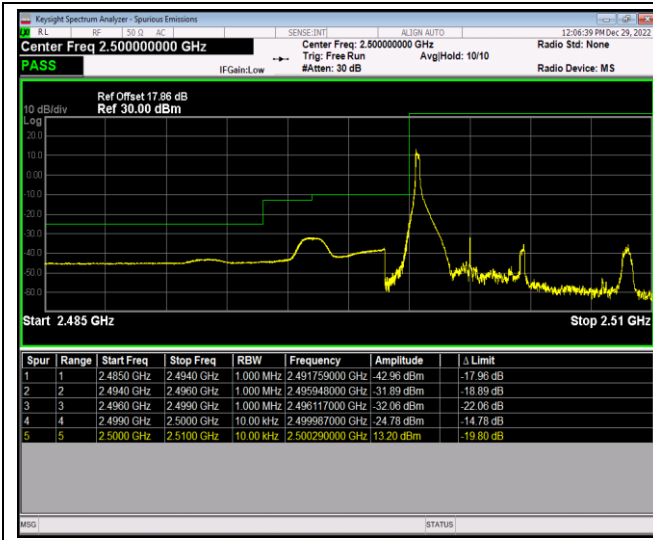

Band5-10MHz-64QAM-20600-1RB#0

Band5-10MHz-64QAM-20600-1RB#49

Band5-10MHz-64QAM-20600-50RB#0

Band7-5MHz-QPSK-20775-1RB#0

Band7-5MHz-QPSK-20775-1RB#24

Band7-5MHz-QPSK-20775-25RB#0

Band7-5MHz-QPSK-21425-1RB#0

Band7-5MHz-QPSK-21425-1RB#24