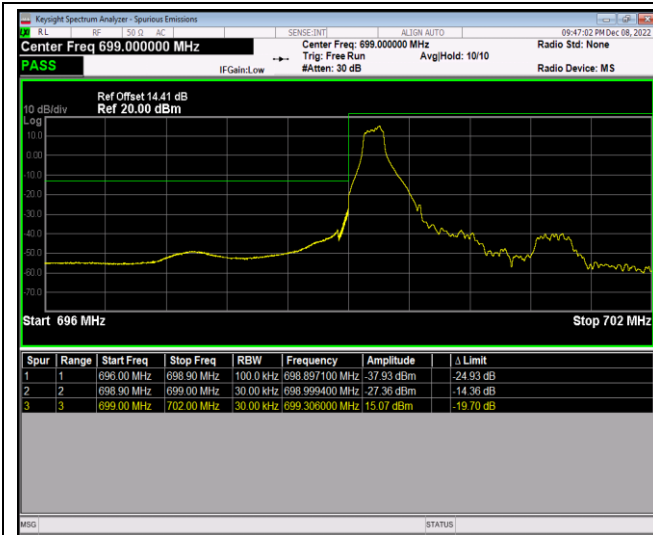

Band12-1.4MHz-64QAM-23017-1RB#0

Band12-1.4MHz-64QAM-23017-6RB#0