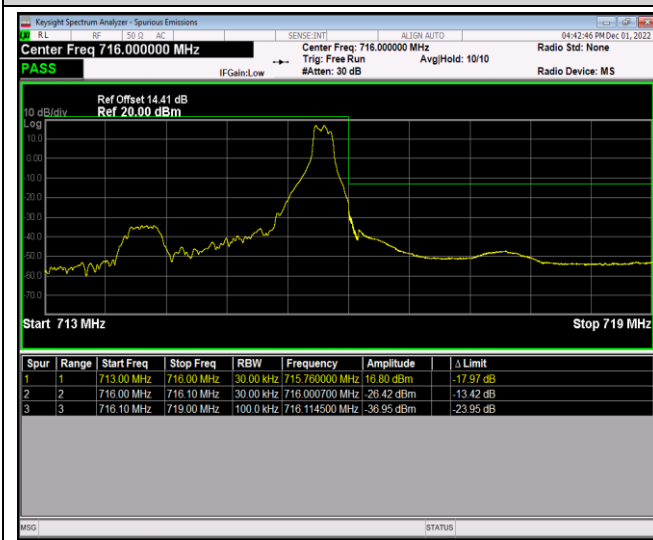

Band12-1.4MHz-16QAM-23173-1RB#5

Band12-1.4MHz-64QAM-23017-1RB#0