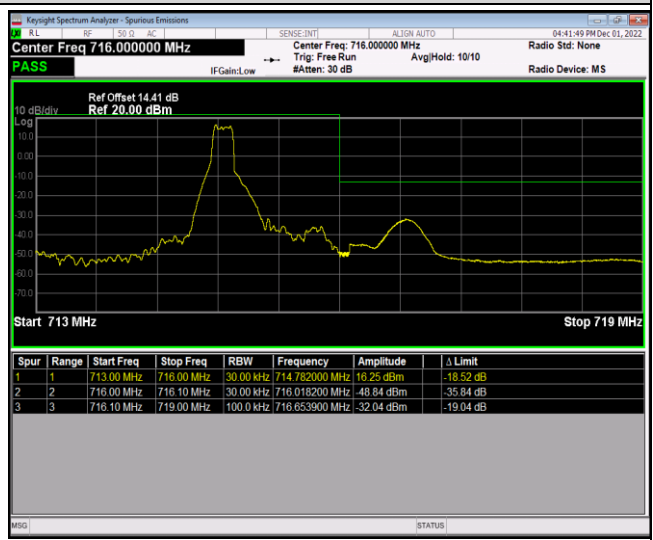

Band12-1.4MHz-QPSK-23173-1RB#5

Band12-1.4MHz-QPSK-23173-6RB#0

Band12-1.4MHz-16QAM-23017-1RB#0

Band12-1.4MHz-16QAM-23017-1RB#5

Band12-1.4MHz-16QAM-23017-6RB#0

Band12-1.4MHz-16QAM-23173-1RB#0

Band12-1.4MHz-16QAM-23173-1RB#5