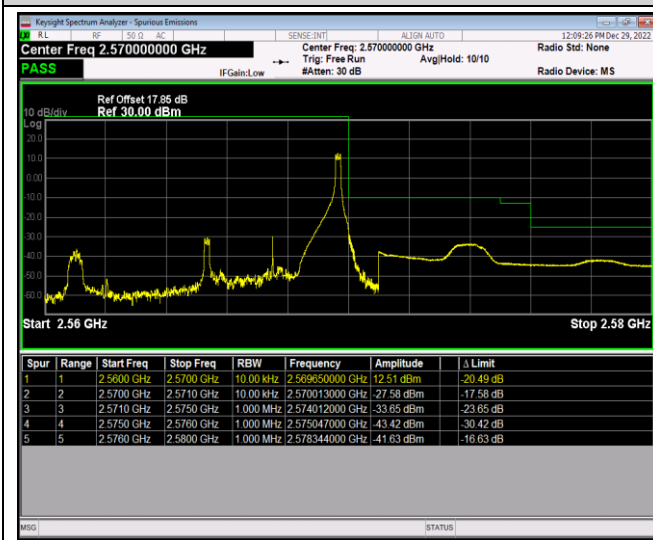

Band7-5MHz-QPSK-21425-1RB#24

Band7-5MHz-16QAM-20775-1RB#0