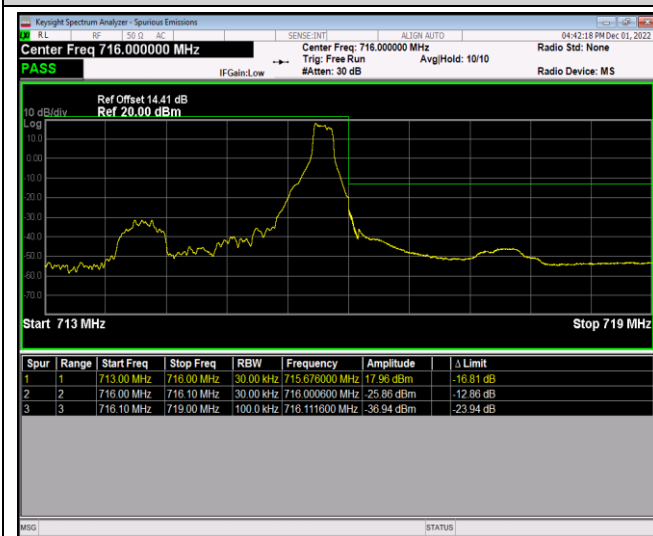

Band12-1.4MHz-QPSK-23173-1RB#5

Band12-1.4MHz-16QAM-23017-1RB#0