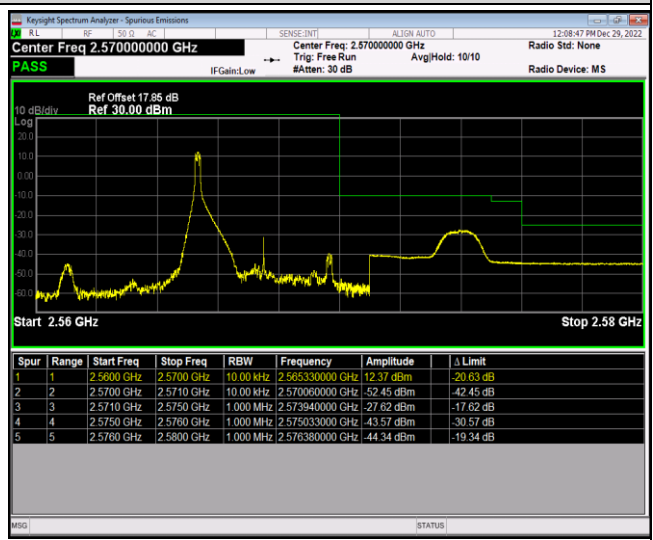

Band5-10MHz-64QAM-20600-1RB#0

Band5-10MHz-64QAM-20600-1RB#49

Band5-10MHz-64QAM-20600-50RB#0

Band7-5MHz-QPSK-20775-1RB#0

Band7-5MHz-QPSK-20775-1RB#24

Band7-5MHz-QPSK-20775-25RB#0

Band7-5MHz-QPSK-21425-1RB#0

Band7-5MHz-QPSK-21425-1RB#24