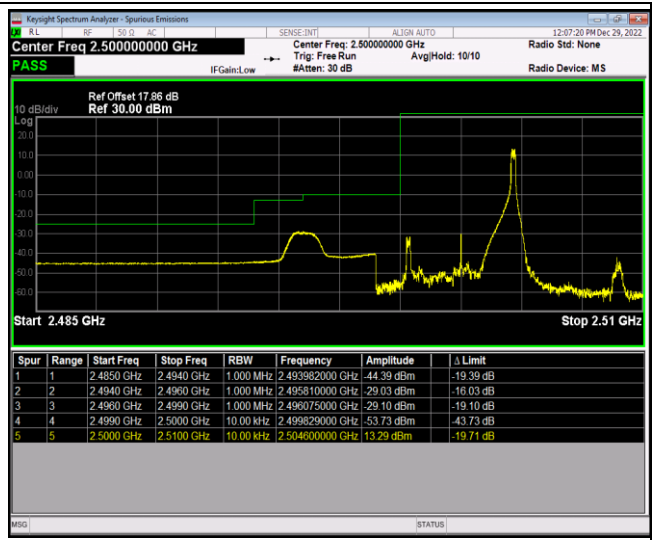

Band5-10MHz-64QAM-20600-1RB#0

Band5-10MHz-64QAM-20600-1RB#49

Band5-10MHz-64QAM-20600-50RB#0

Band7-5MHz-QPSK-20775-1RB#0

Band7-5MHz-QPSK-20775-1RB#24

Band7-5MHz-QPSK-20775-25RB#0

Band7-5MHz-QPSK-21425-1RB#0

Band7-5MHz-QPSK-21425-1RB#24