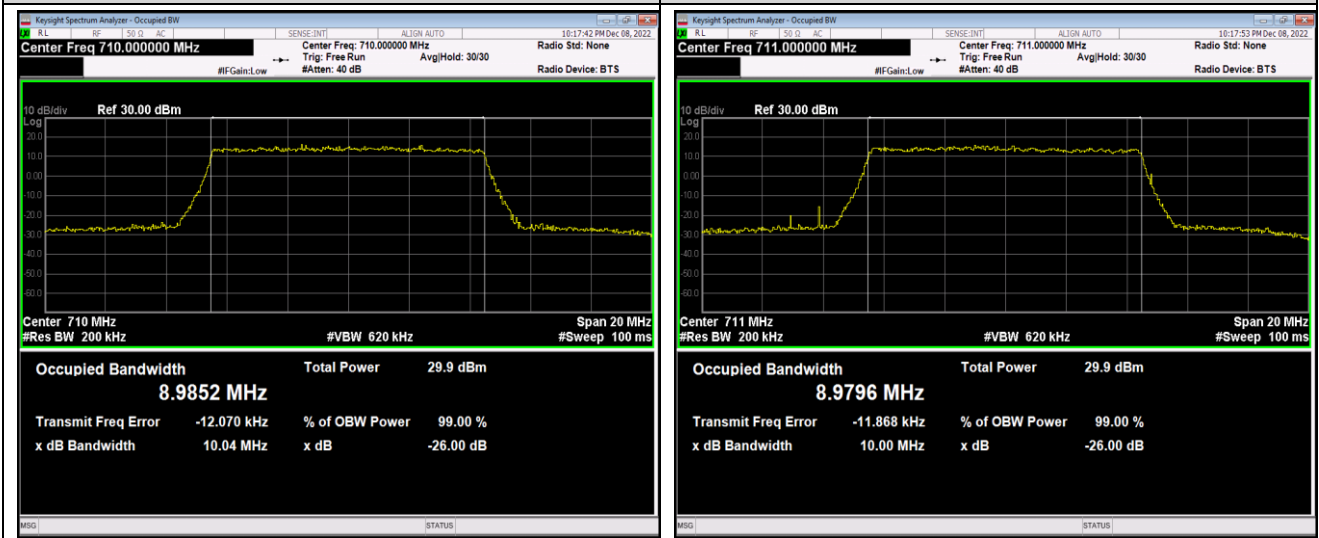

Band17-10MHz-64QAM-23790-50RB#0

Band17-10MHz-64QAM-23800-50RB#0

Band41-5MHz-QPSK-40065-25RB#0

Band41-5MHz-QPSK-40640-25RB#0