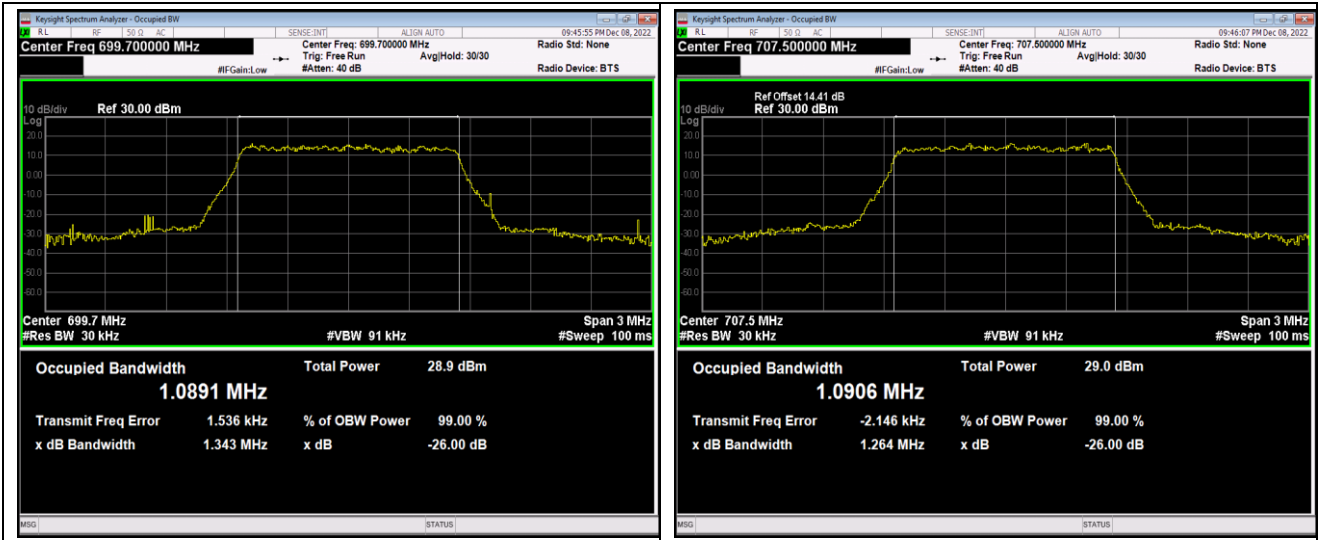

Band12-1.4MHz-64QAM-23017-6RB#0

Band12-1.4MHz-64QAM-23095-6RB#0