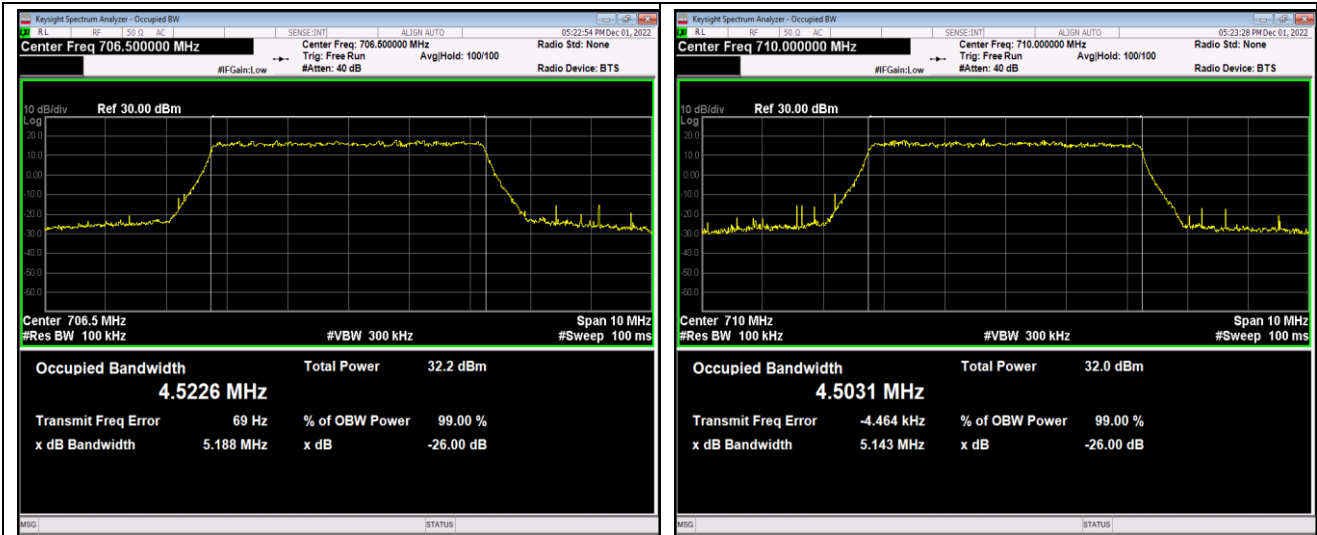

Band12-10MHz-16QAM-23095-50RB#0

Band12-10MHz-16QAM-23130-50RB#0

Band12-10MHz-64QAM-23060-50RB#0

Band12-10MHz-64QAM-23095-50RB#0

Band12-10MHz-64QAM-23130-50RB#0

Band17-5MHz-QPSK-23755-25RB#0

Band17-5MHz-QPSK-23790-25RB#0