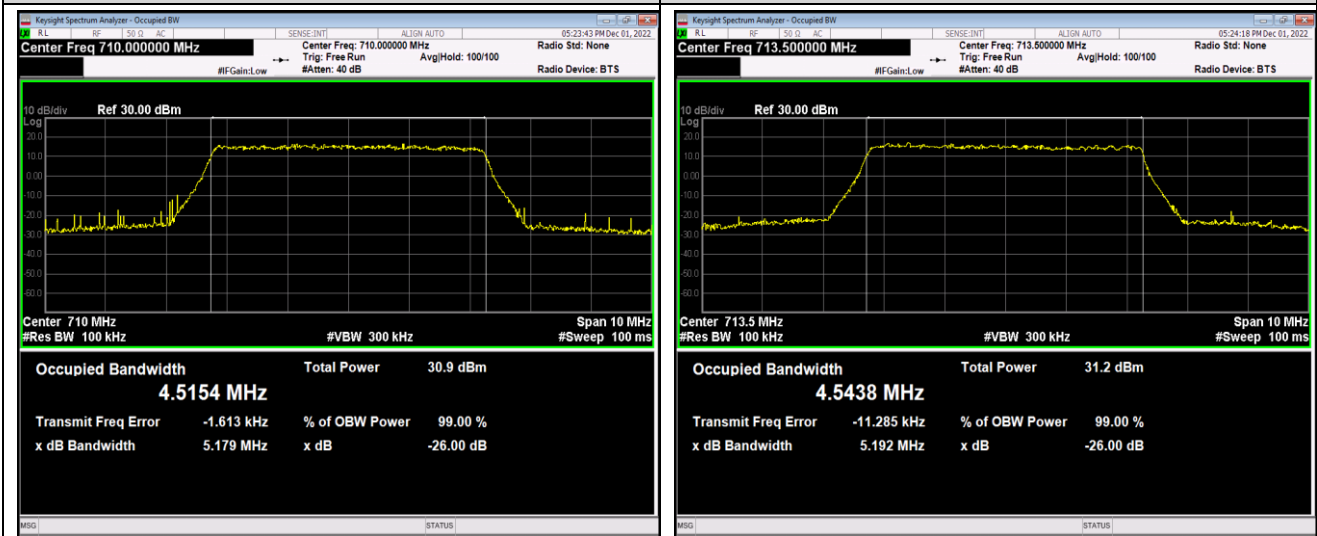

Band17-5MHz-16QAM-23790-25RB#0

Band17-5MHz-16QAM-23825-25RB#0

Band17-5MHz-64QAM-23755-25RB#0

Band17-5MHz-64QAM-23790-25RB#0