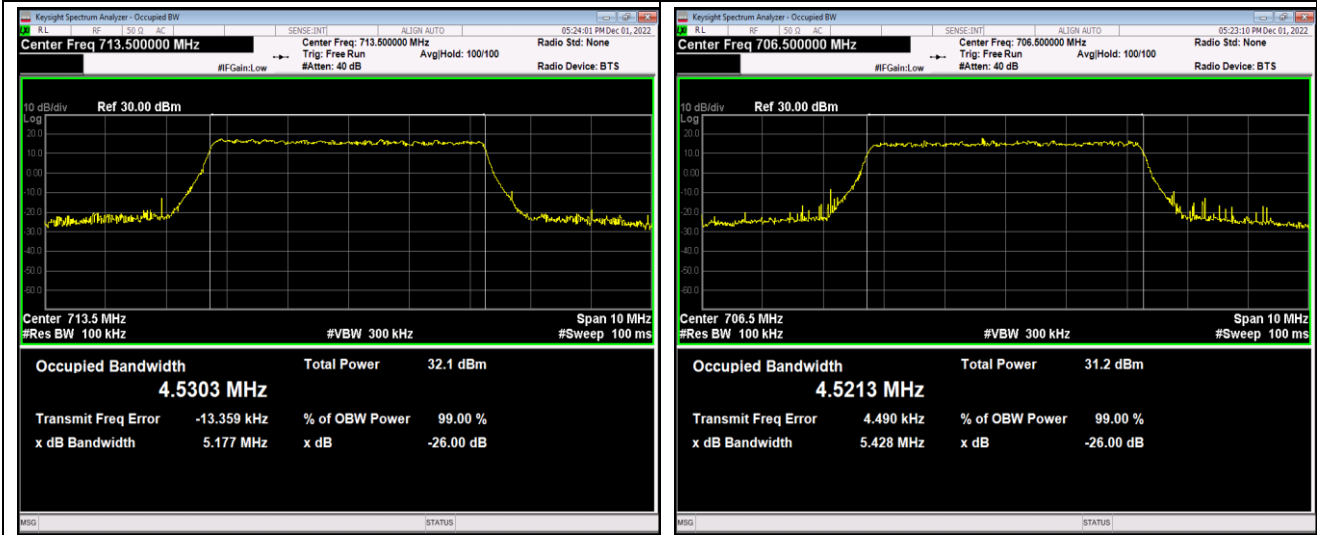

Band17-5MHz-QPSK-23825-25RB#0

Band17-5MHz-16QAM-23755-25RB#0

Band17-5MHz-16QAM-23790-25RB#0

Band17-5MHz-16QAM-23825-25RB#0