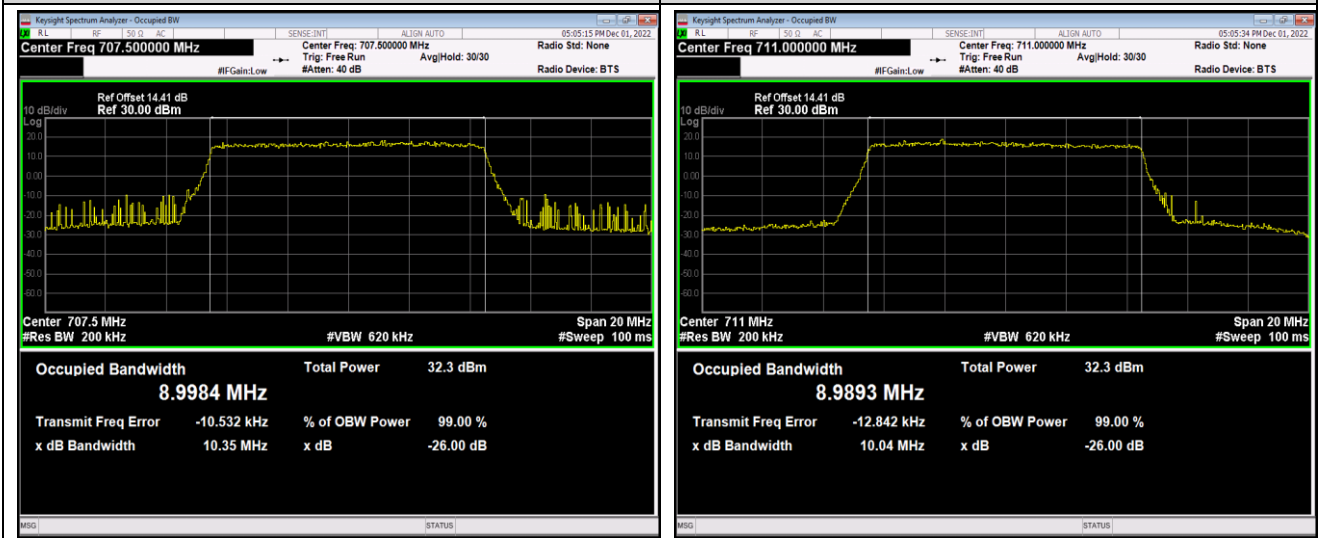

Band12-5MHz-64QAM-23035-25RB#0

Band12-5MHz-64QAM-23095-25RB#0

Band12-5MHz-64QAM-23155-25RB#0

Band12-10MHz-QPSK-23060-50RB#0

Band12-10MHz-QPSK-23095-50RB#0

Band12-10MHz-QPSK-23130-50RB#0

Band12-10MHz-16QAM-23060-50RB#0