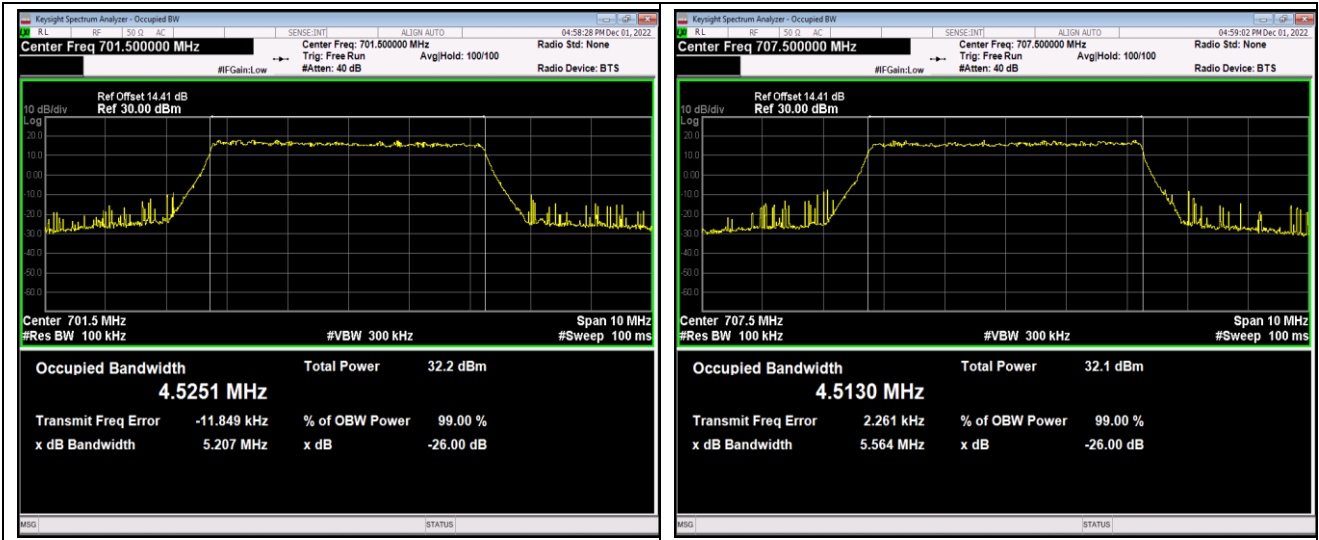

Band12-5MHz-QPSK-23035-25RB#0

Band12-5MHz-QPSK-23095-25RB#0

Band12-5MHz-QPSK-23155-25RB#0

Band12-5MHz-16QAM-23035-25RB#0