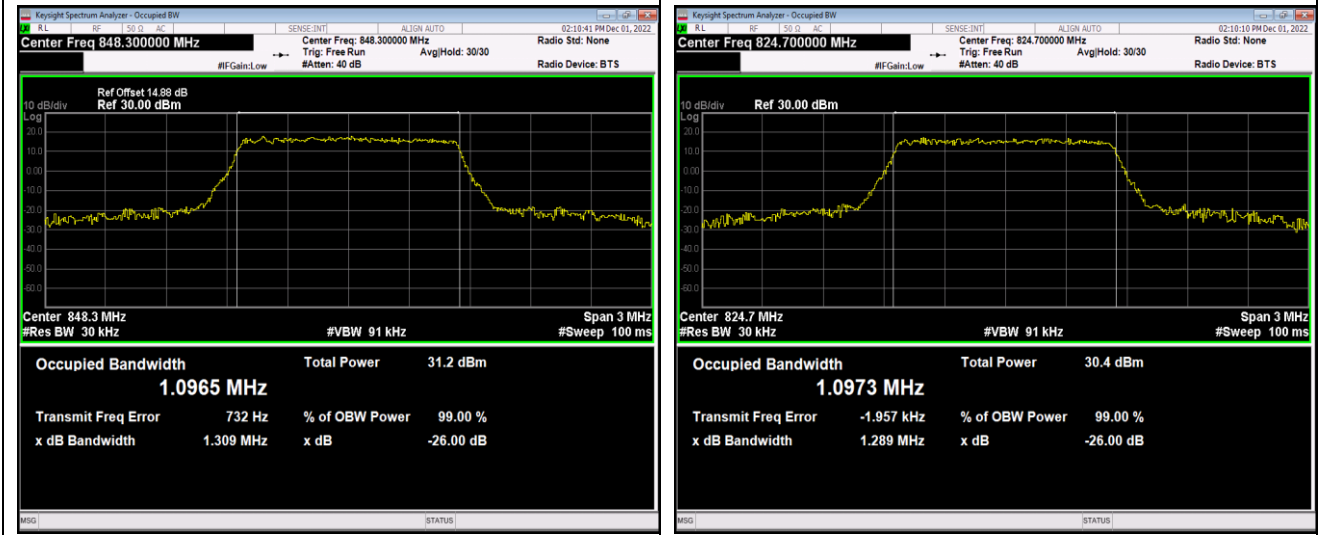

Band5-1.4MHz-QPSK-20643-6RB#0

Band5-1.4MHz-16QAM-20407-6RB#0

Band5-1.4MHz-16QAM-20525-6RB#0

Band5-1.4MHz-16QAM-20643-6RB#0