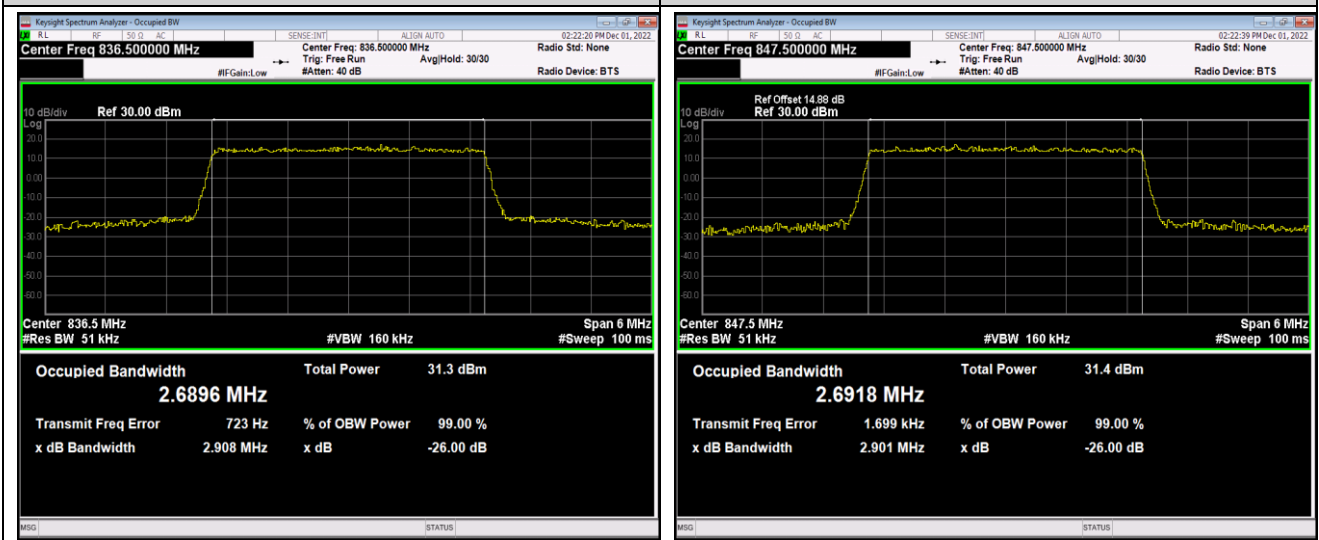

Band5-3MHz-QPSK-20525-15RB#0

Band5-3MHz-QPSK-20635-15RB#0

Band5-3MHz-16QAM-20415-15RB#0

Band5-3MHz-16QAM-20525-15RB#0