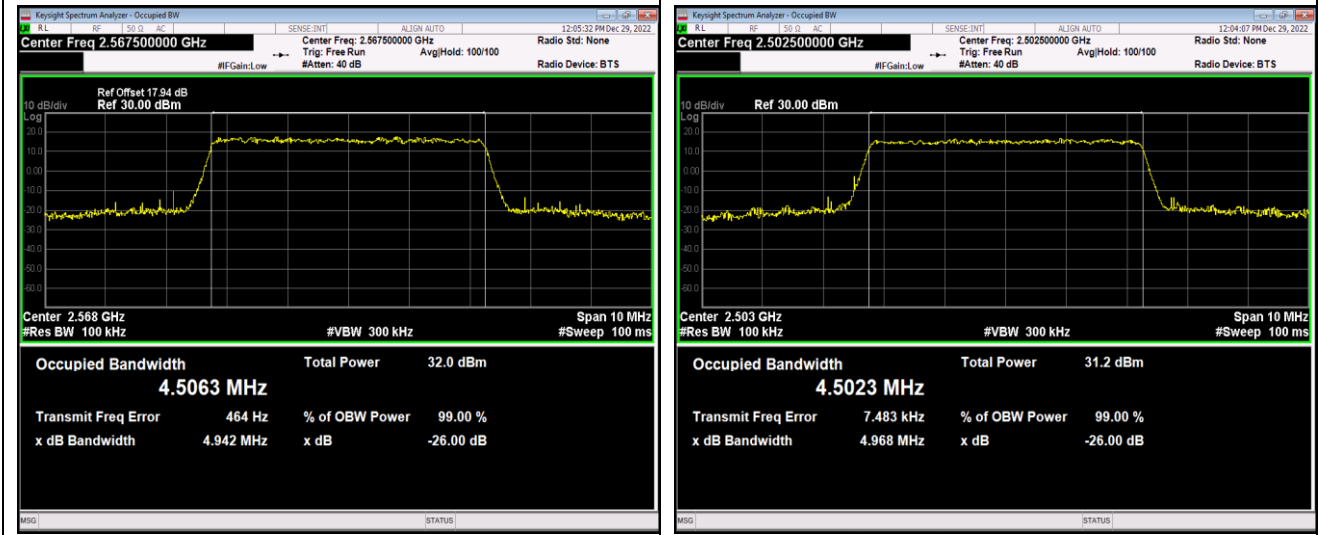

Band7-5MHz-QPSK-21425-25RB#0

Band7-5MHz-16QAM-20775-25RB#0

Band7-5MHz-16QAM-21100-25RB#0

Band7-5MHz-16QAM-21425-25RB#0