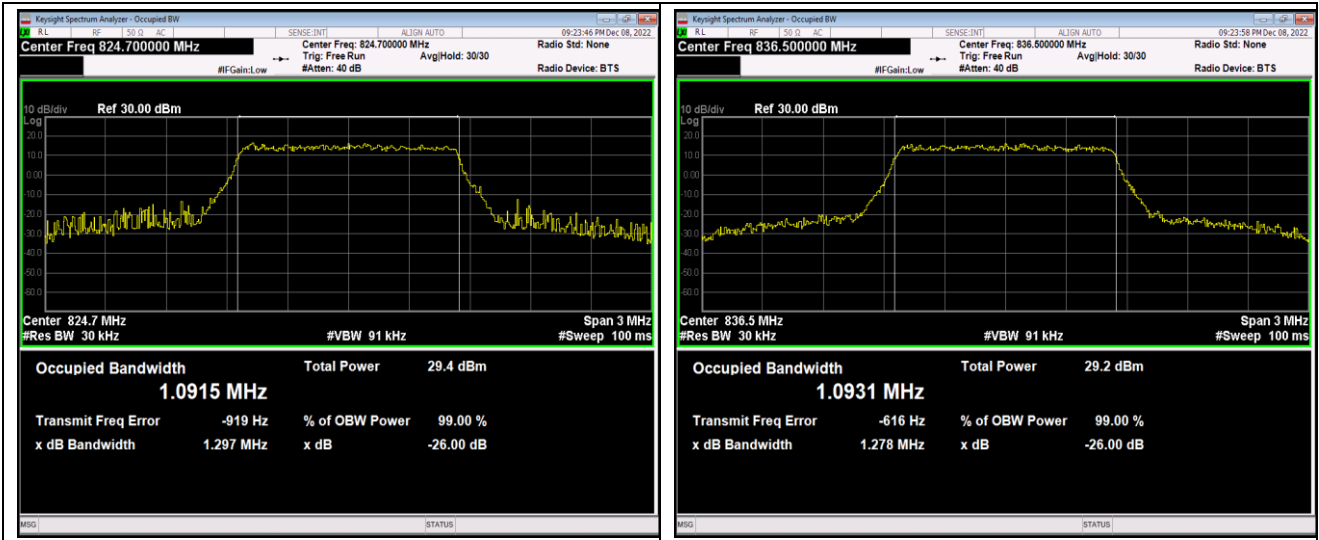

Band5-1.4MHz-16QAM-20407-6RB#0

Band5-1.4MHz-16QAM-20525-6RB#0

Band5-1.4MHz-16QAM-20643-6RB#0

Band5-1.4MHz-64QAM-20407-6RB#0

Band5-1.4MHz-64QAM-20525-6RB#0

Band5-1.4MHz-64QAM-20643-6RB#0

Band5-3MHz-QPSK-20415-15RB#0