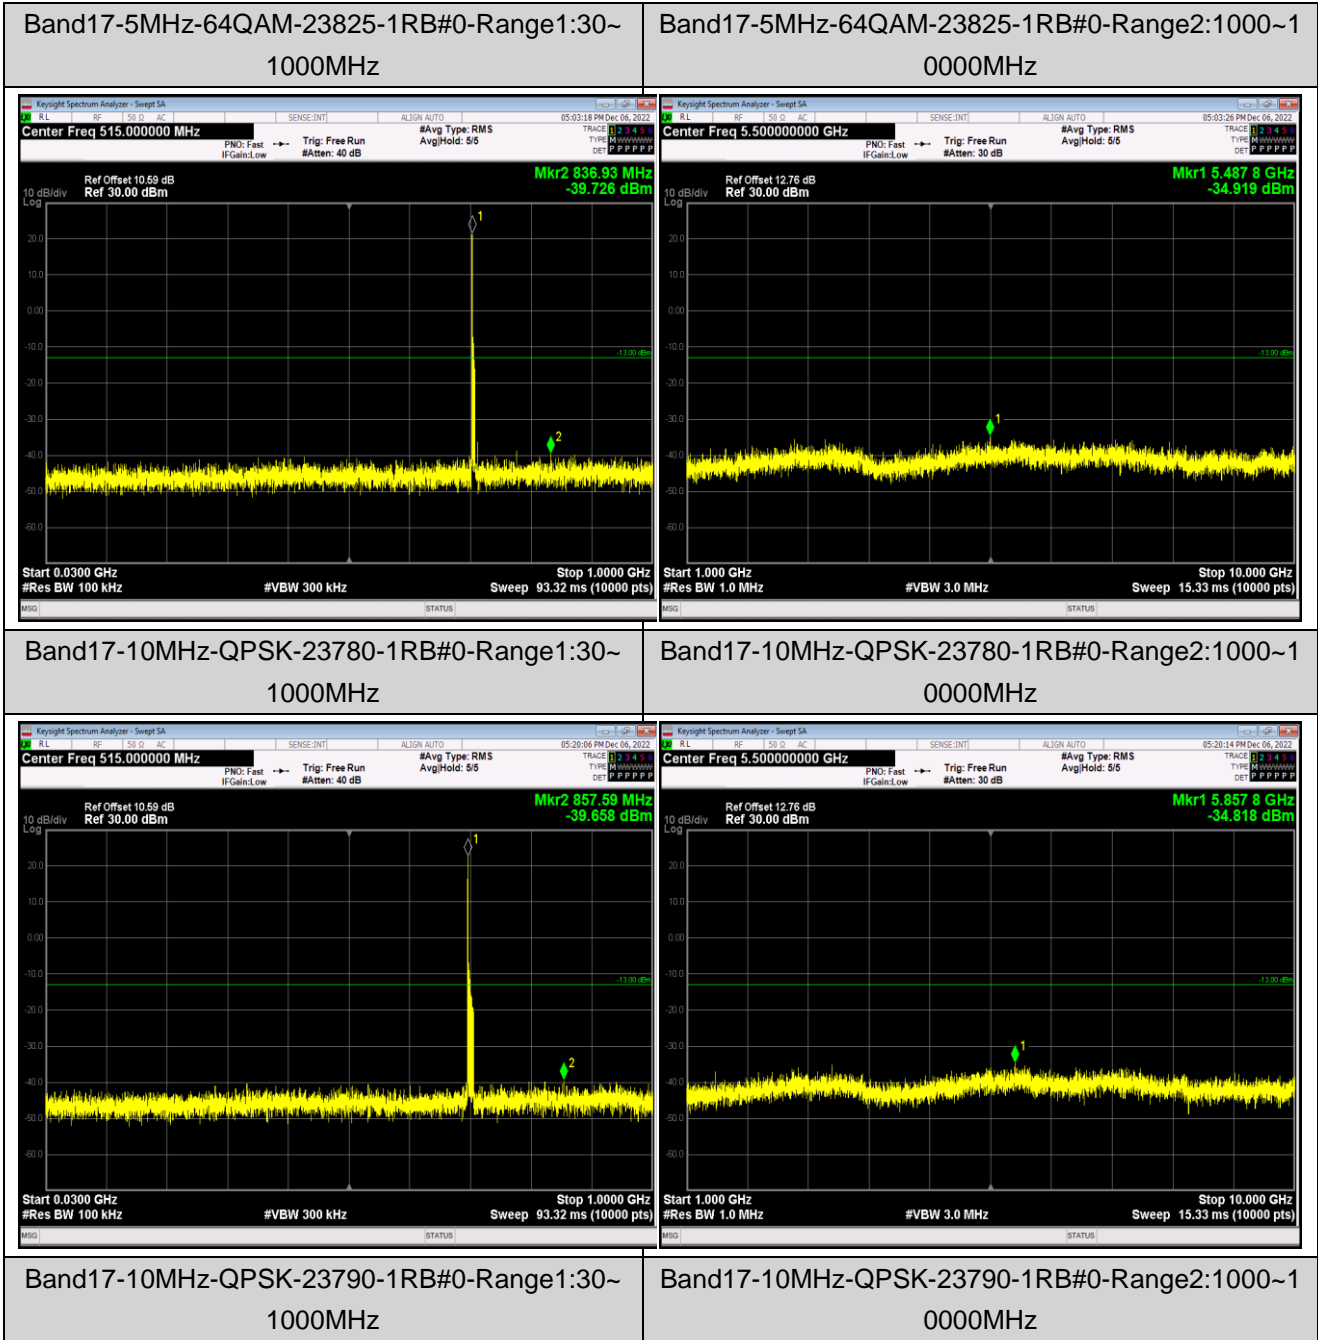

Band12-10MHz-64QAM-23060-1RB#0-Range1:30  
~1000MHz

Band12-10MHz-64QAM-23060-1RB#0-Range2:1000~  
10000MHz

Band17-5MHz-QPSK-23790-1RB#0-Range1:30~1000MHz

Band17-5MHz-QPSK-23790-1RB#0-Range2:1000~10000MHz

Band17-5MHz-QPSK-23825-1RB#0-Range1:30~1000MHz

Band17-5MHz-QPSK-23825-1RB#0-Range2:1000~10000MHz

Band17-5MHz-64QAM-23755-1RB#0-Range1:30~1000MHz

Band17-5MHz-64QAM-23755-1RB#0-Range2:1000~10000MHz

Band17-5MHz-64QAM-23790-1RB#0-Range1:30~1000MHz

Band17-5MHz-64QAM-23790-1RB#0-Range2:1000~10000MHz

Band17-10MHz-QPSK-23800-1RB#0-Range1:30~1000MHz

Band17-10MHz-QPSK-23800-1RB#0-Range2:1000~10000MHz

Band17-10MHz-16QAM-23780-1RB#0-Range1:30~1000MHz

Band17-10MHz-16QAM-23780-1RB#0-Range2:1000~10000MHz