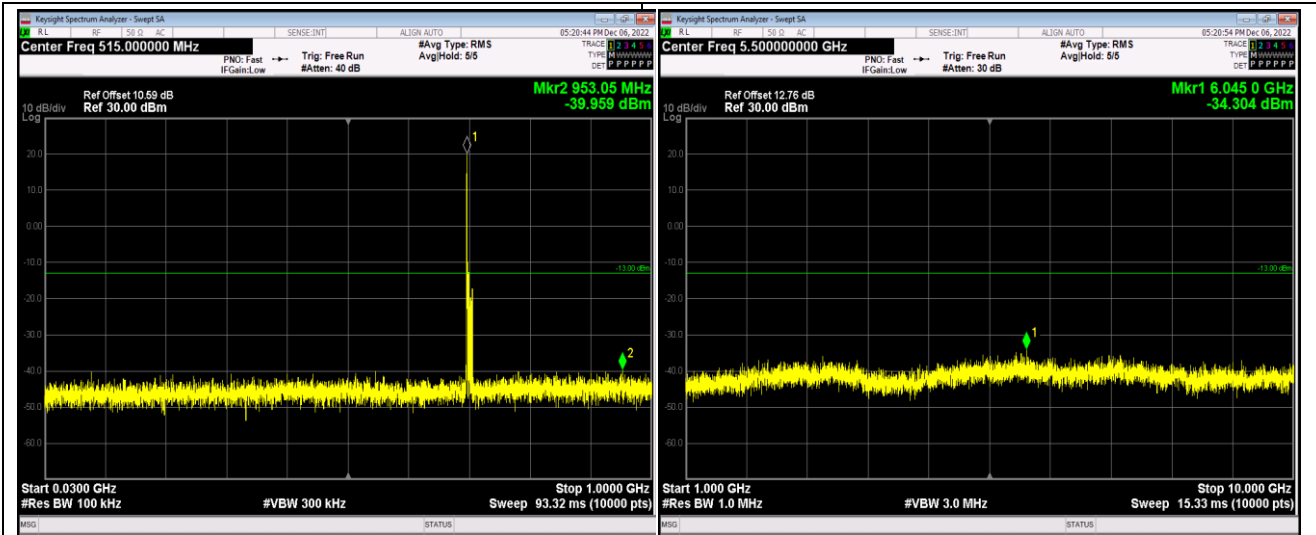

Band17-5MHz-64QAM-23790-1RB#0-Range2:1000~10000MHz

Band17-10MHz-QPSK-23800-1RB#0-Range1:30~1000MHz

Band17-10MHz-QPSK-23800-1RB#0-Range2:1000~10000MHz

Band17-10MHz-16QAM-23780-1RB#0-Range1:30~1000MHz

Band17-10MHz-16QAM-23780-1RB#0-Range2:1000~10000MHz