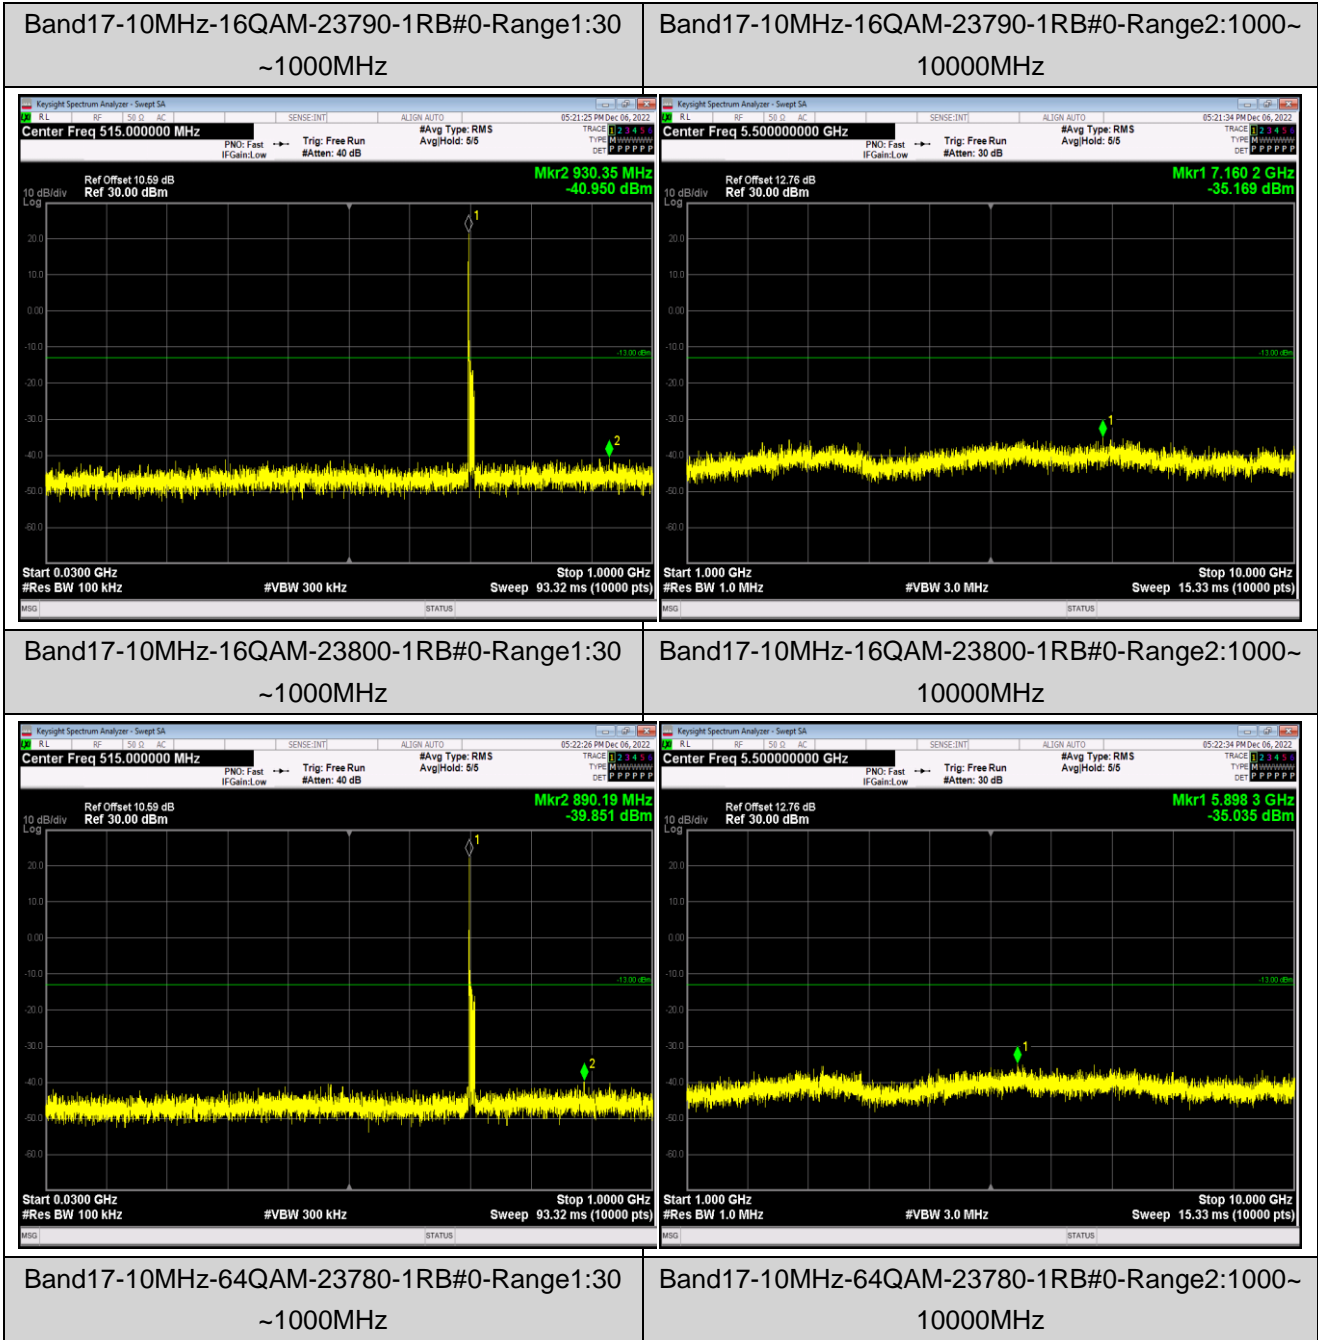

Band17-5MHz-QPSK-23825-1RB#0-Range1:30~1000MHz

Band17-5MHz-QPSK-23825-1RB#0-Range2:1000~10000MHz

Band17-5MHz-64QAM-23755-1RB#0-Range1:30~1000MHz

Band17-5MHz-64QAM-23755-1RB#0-Range2:1000~10000MHz

Band17-5MHz-64QAM-23790-1RB#0-Range1:30~1000MHz

Band17-5MHz-64QAM-23790-1RB#0-Range2:1000~10000MHz

Band17-10MHz-QPSK-23800-1RB#0-Range1:30~1000MHz

Band17-10MHz-QPSK-23800-1RB#0-Range2:1000~10000MHz

Band17-10MHz-16QAM-23780-1RB#0-Range1:30~1000MHz

Band17-10MHz-16QAM-23780-1RB#0-Range2:1000~10000MHz

Band17-10MHz-64QAM-23790-1RB#0-Range1:30  
~1000MHz

Band17-10MHz-64QAM-23790-1RB#0-Range2:1000~  
10000MHz

Band17-10MHz-64QAM-23800-1RB#0-Range1:30  
~1000MHz

Band17-10MHz-64QAM-23800-1RB#0-Range2:1000~  
10000MHz