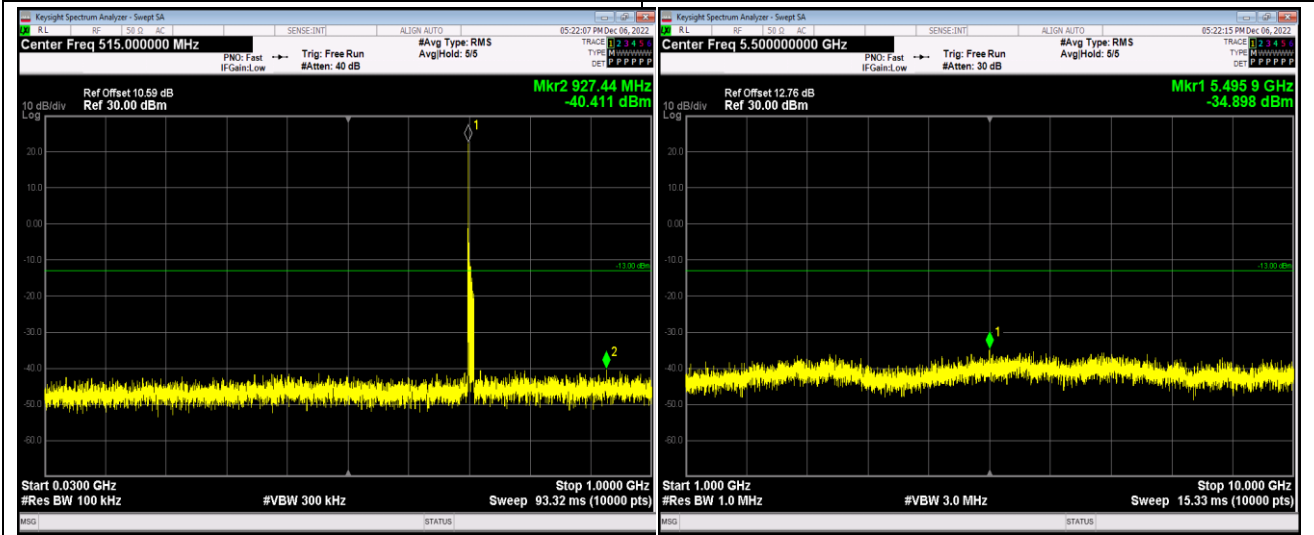

Band17-5MHz-64QAM-23790-1RB#0-Range2:1000~10000MHz

Band17-10MHz-QPSK-23800-1RB#0-Range1:30~1000MHz

Band17-10MHz-QPSK-23800-1RB#0-Range2:1000~10000MHz

Band17-10MHz-16QAM-23780-1RB#0-Range1:30~1000MHz

Band17-10MHz-16QAM-23780-1RB#0-Range2:1000~10000MHz