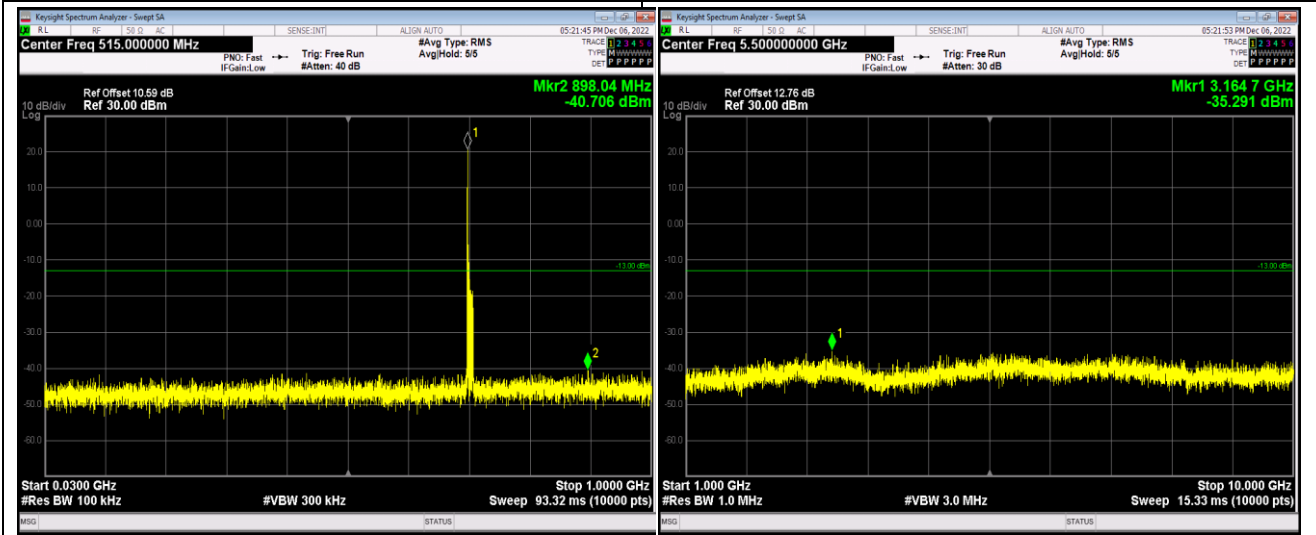

Band17-10MHz-64QAM-23790-1RB#0-Range1:30
~1000MHz

Band17-10MHz-64QAM-23800-1RB#0-Range2:1000~
10000MHz

Band17-10MHz-64QAM-23790-1RB#0-Range2:1000~
10000MHz

Band17-10MHz-64QAM-23800-1RB#0-Range1:30
~1000MHz