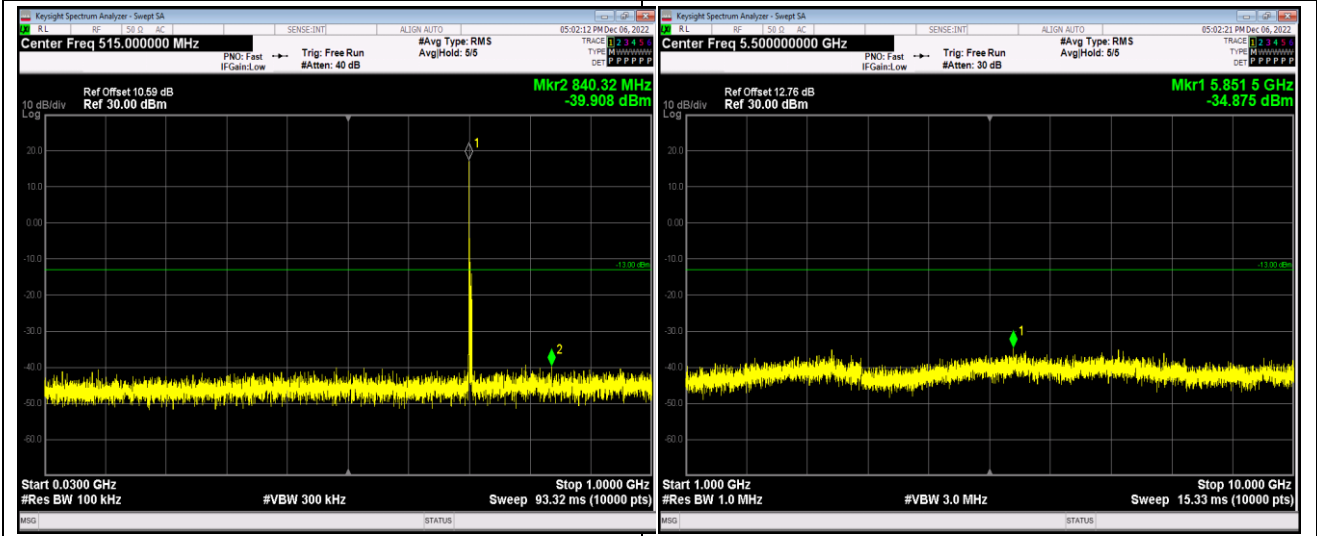

Band17-5MHz-64QAM-23790-1RB#0-Range1:30~1000MHz

Band17-5MHz-64QAM-23790-1RB#0-Range2:1000~10000MHz