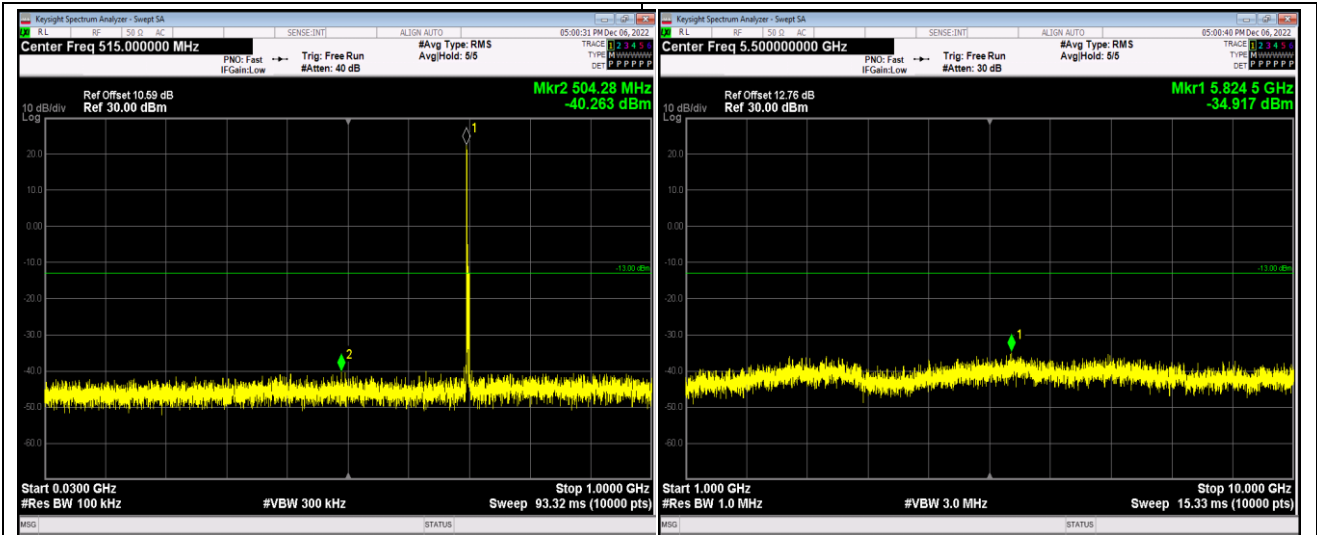

Band17-5MHz-QPSK-23790-1RB#0-Range2:1000~10000MHz

Band17-5MHz-QPSK-23790-1RB#0-Range1:30~1000MHz