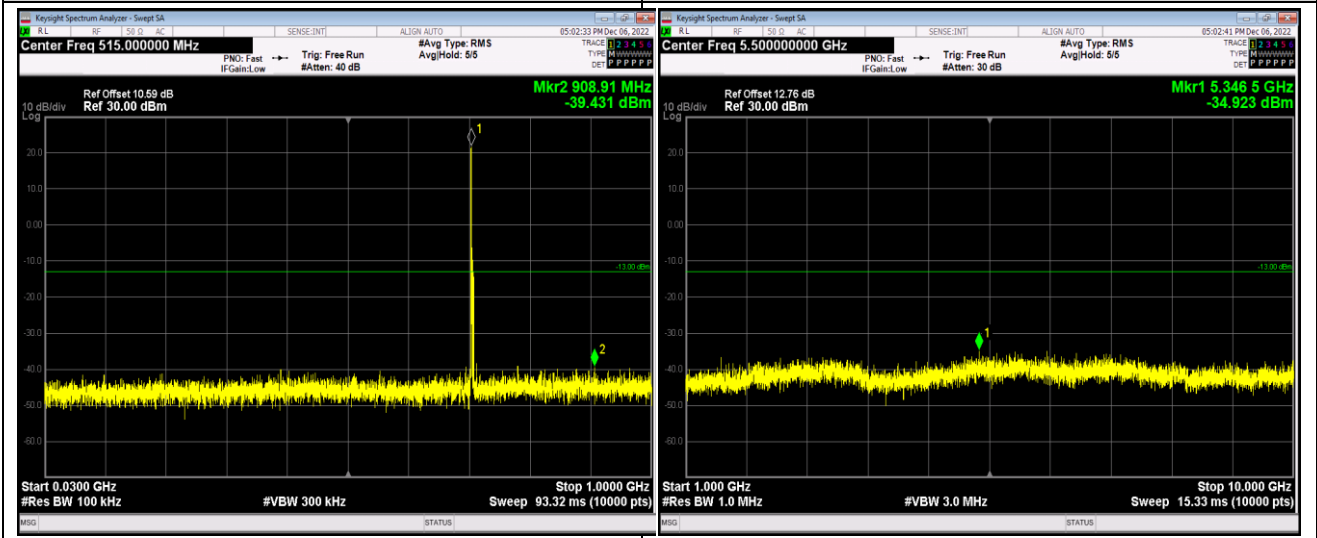

Band17-5MHz-QPSK-23825-1RB#0-Range1:30~1000MHz

Band17-5MHz-QPSK-23825-1RB#0-Range2:1000~10000MHz