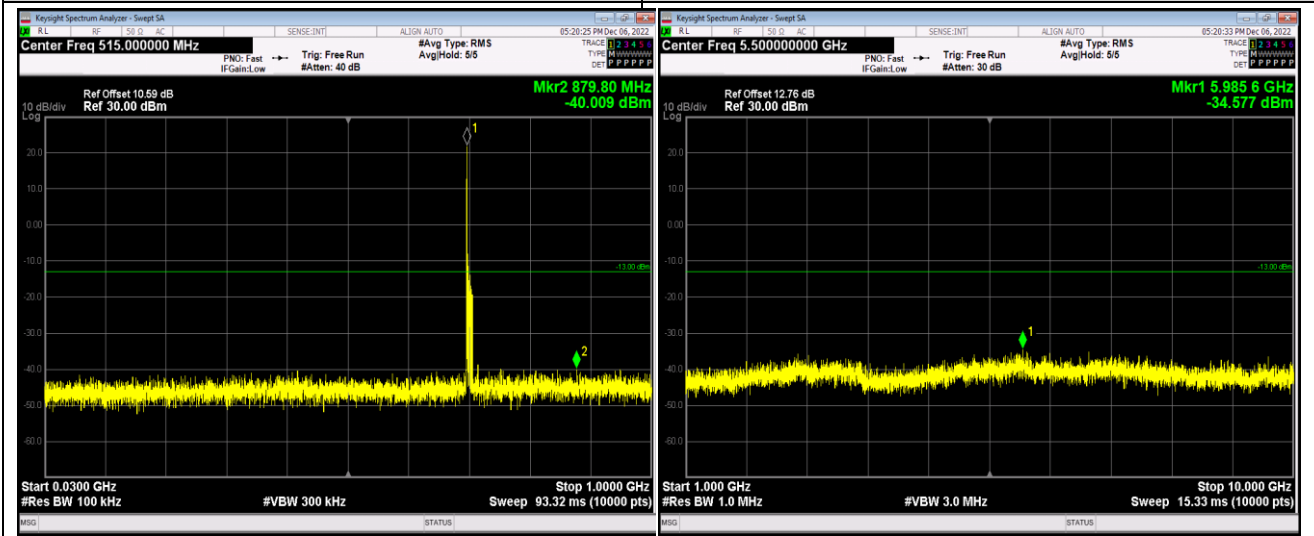

Band17-5MHz-64QAM-23790-1RB#0-Range2:1000~10000MHz

Band17-10MHz-QPSK-23800-1RB#0-Range1:30~1000MHz

Band17-10MHz-QPSK-23800-1RB#0-Range2:1000~10000MHz

Band17-10MHz-16QAM-23780-1RB#0-Range1:30~1000MHz

Band17-10MHz-16QAM-23780-1RB#0-Range2:1000~10000MHz