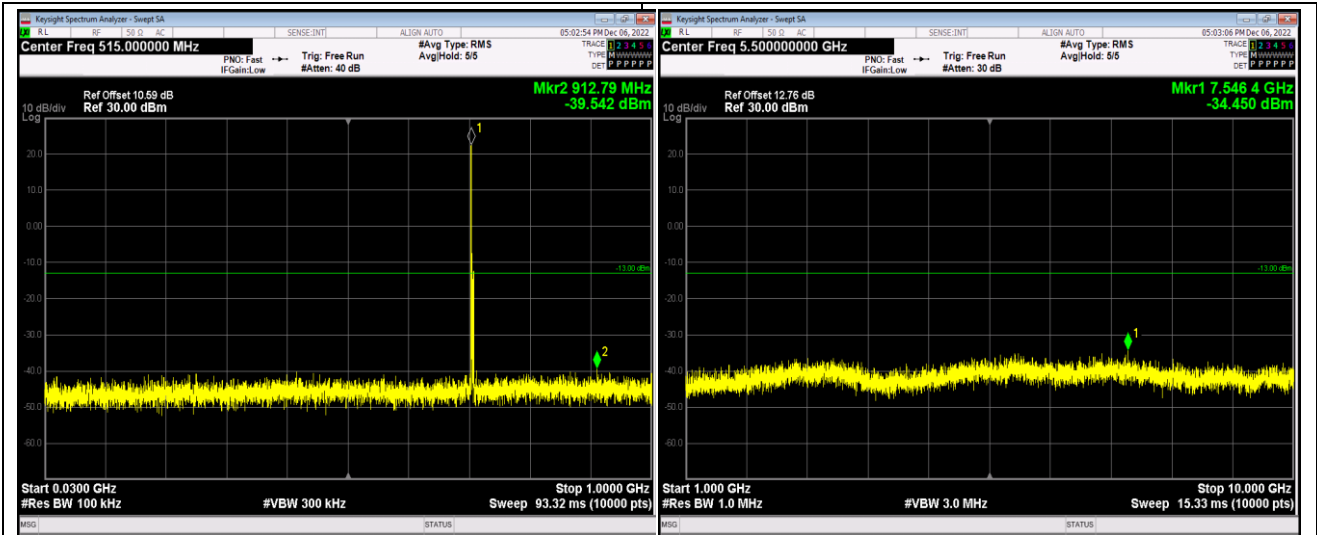

Band17-5MHz-64QAM-23755-1RB#0-Range2:1000~10000MHz

Band17-5MHz-64QAM-23755-1RB#0-Range1:30~1000MHz