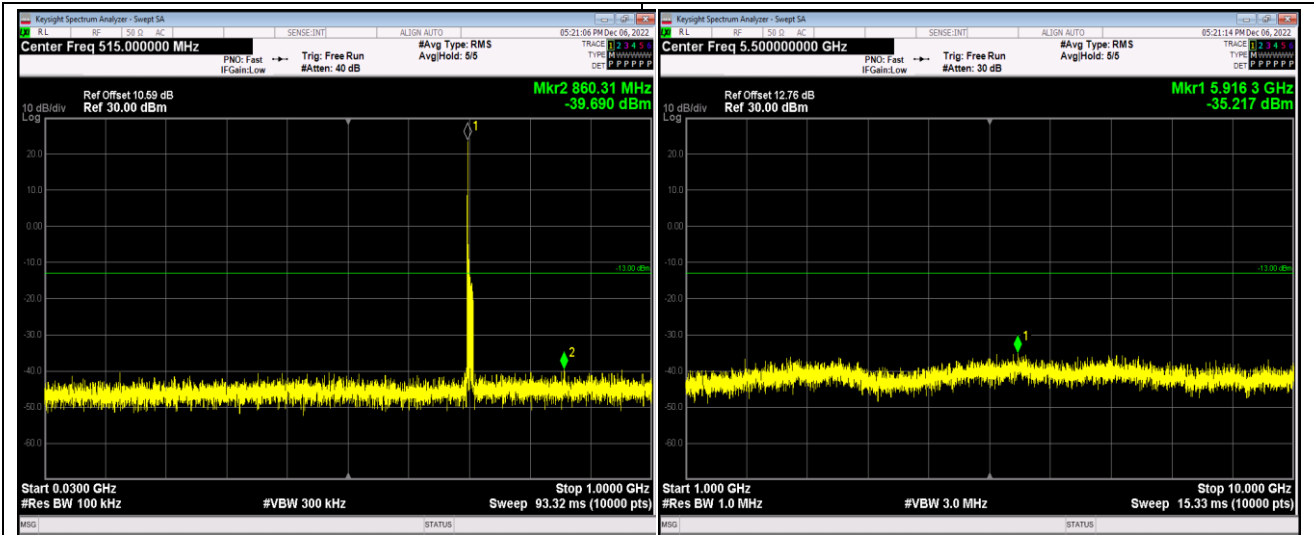

Band17-10MHz-QPSK-23800-1RB#0-Range2:1000~10000MHz

Band17-10MHz-QPSK-23800-1RB#0-Range1:30~1000MHz