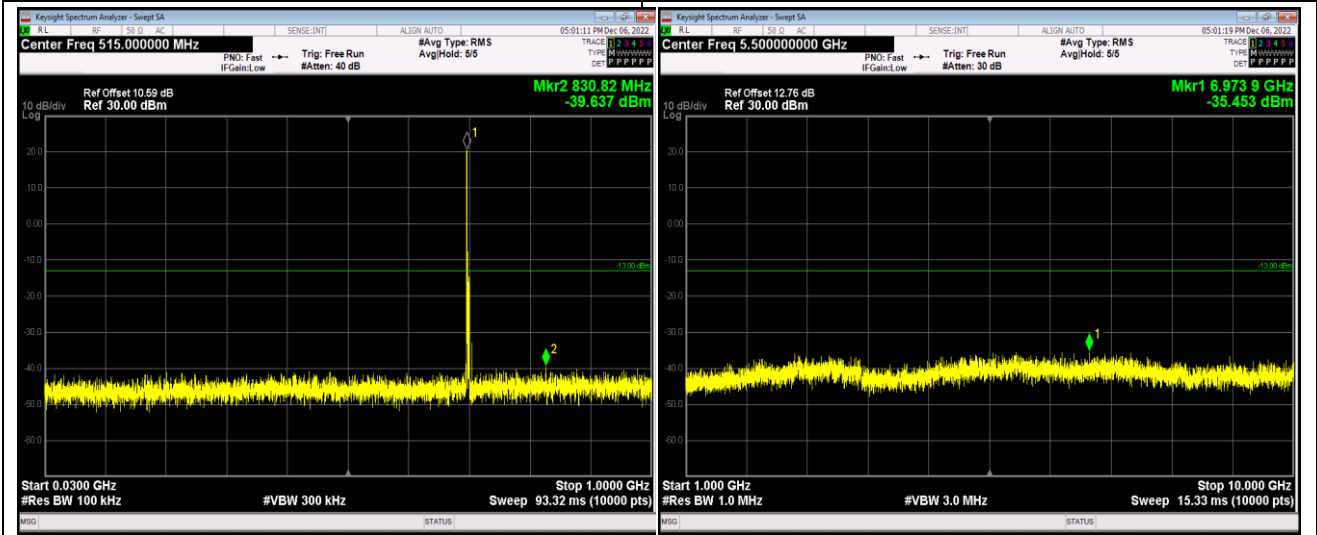

Band17-5MHz-QPSK-23825-1RB#0-Range1:30~1000MHz

Band17-5MHz-QPSK-23825-1RB#0-Range2:1000~10000MHz

Band17-5MHz-64QAM-23755-1RB#0-Range1:30~1000MHz

Band17-5MHz-64QAM-23755-1RB#0-Range2:1000~10000MHz

Band17-5MHz-64QAM-23790-1RB#0-Range1:30~1000MHz