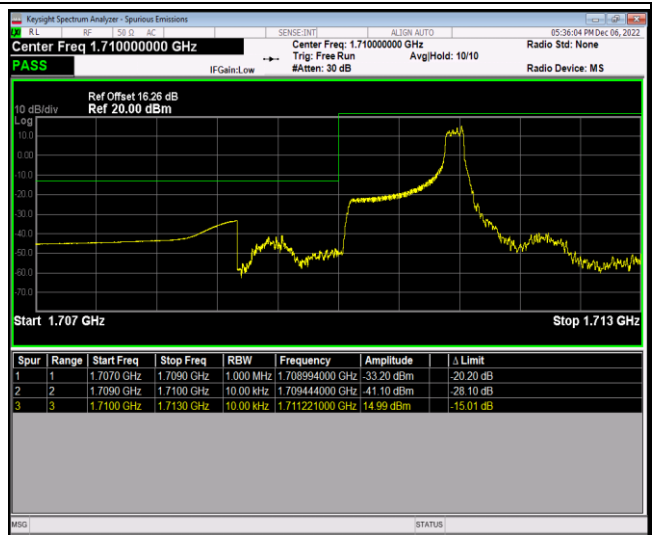

Band41-20MHz-64QAM-41140-1RB#0

Band41-20MHz-64QAM-41140-1RB#99

Band41-20MHz-64QAM-41140-100RB#0

Band66-1.4MHz-QPSK-131979-1RB#0

Band66-1.4MHz-QPSK-131979-1RB#5

Band66-1.4MHz-QPSK-131979-6RB#0

Band66-1.4MHz-QPSK-132665-1RB#0