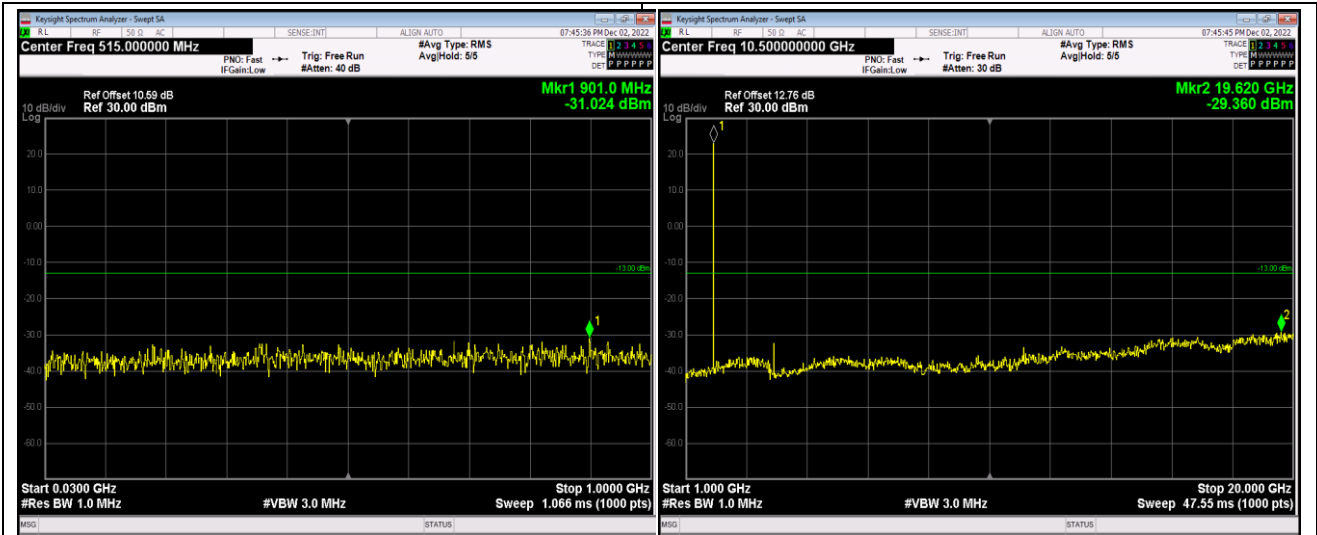

Band2-1.4MHz-64QAM-19193-1RB#0-Range2:1000~20000MHz

Band2-1.4MHz-64QAM-19193-1RB#0-Range1:30~1000MHz