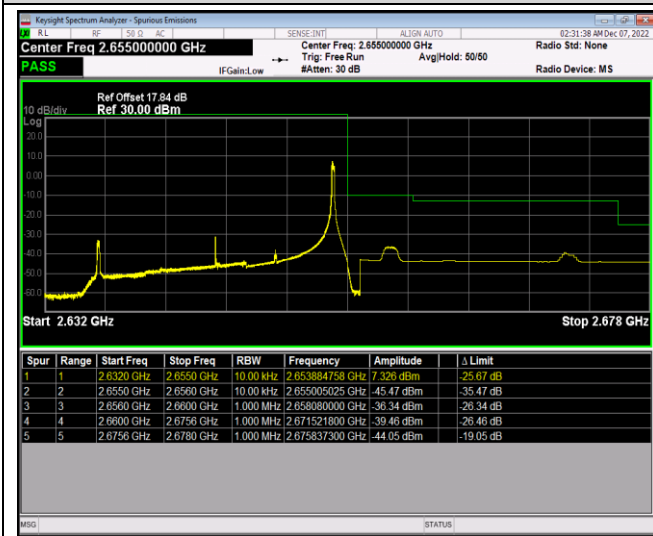

Band41-20MHz-16QAM-40140-100RB#0

Band41-20MHz-16QAM-41140-1RB#0

Band41-20MHz-16QAM-41140-1RB#99

Band41-20MHz-16QAM-41140-100RB#0

Band41-20MHz-64QAM-40140-1RB#0

Band41-20MHz-64QAM-40140-1RB#99

Band41-20MHz-64QAM-40140-100RB#0