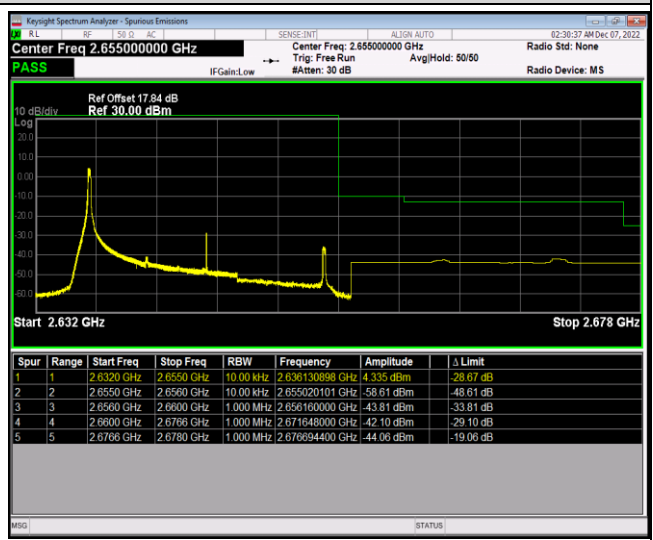

Band41-20MHz-64QAM-41140-1RB#0

Band41-20MHz-64QAM-41140-100RB#0