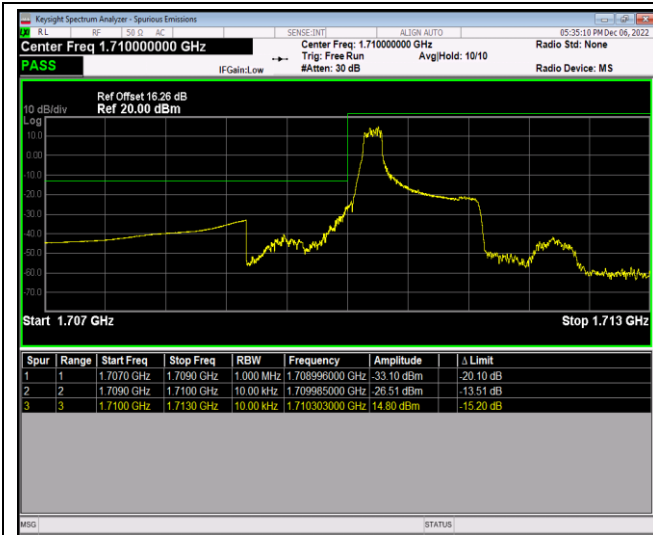

Band41-20MHz-64QAM-41140-1RB#0

Band41-20MHz-64QAM-41140-1RB#99

Band41-20MHz-64QAM-41140-100RB#0

Band66-1.4MHz-QPSK-131979-1RB#0

Band66-1.4MHz-QPSK-131979-1RB#5

Band66-1.4MHz-QPSK-131979-6RB#0

Band66-1.4MHz-QPSK-132665-1RB#0