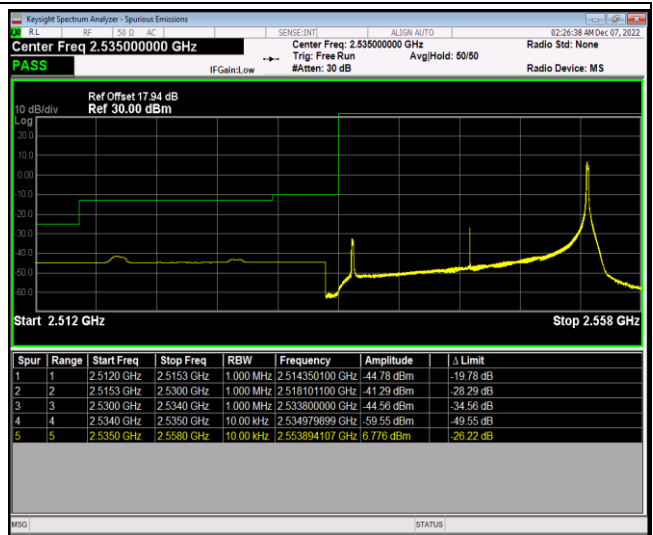

Band41-20MHz-16QAM-40140-100RB#0

Band41-20MHz-16QAM-41140-1RB#0

Band41-20MHz-16QAM-41140-1RB#99

Band41-20MHz-16QAM-41140-100RB#0

Band41-20MHz-64QAM-40140-1RB#0

Band41-20MHz-64QAM-40140-1RB#99

Band41-20MHz-64QAM-40140-100RB#0