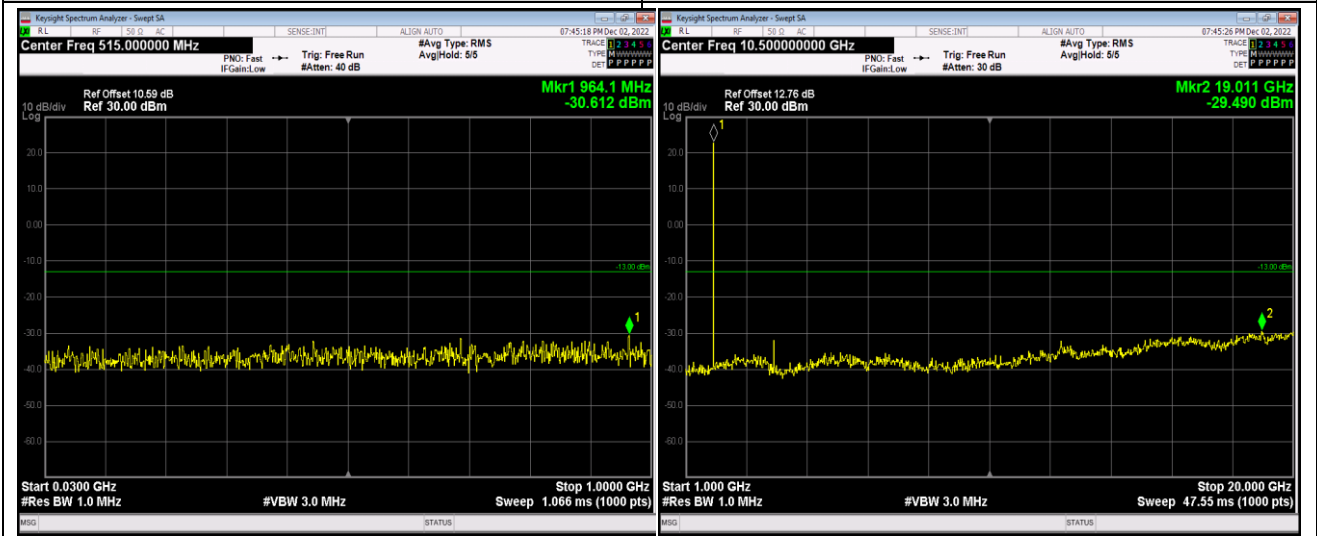

Band2-1.4MHz-16QAM-18900-1RB#0-Range1:30~1000MHz

Band2-1.4MHz-16QAM-18900-1RB#0-Range2:1000~20000MHz