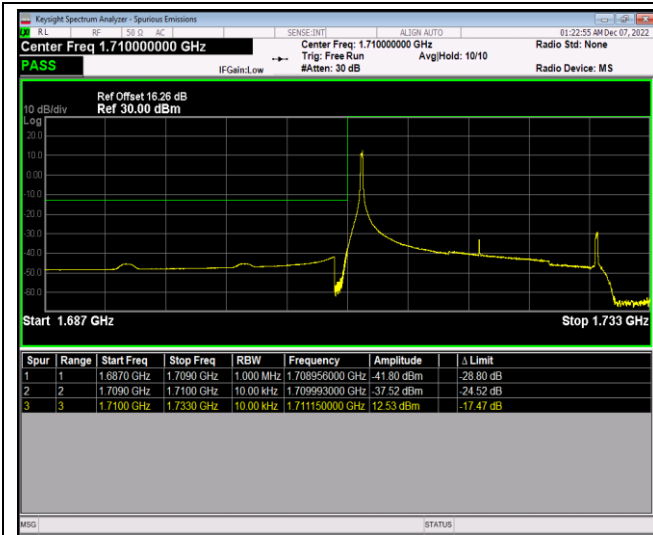

Band66-20MHz-QPSK-132072-1RB#0

Band66-20MHz-QPSK-132072-100RB#0