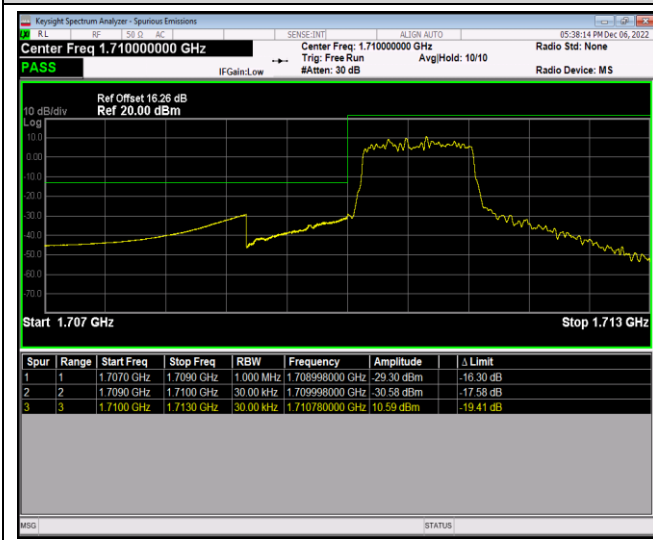

Band66-1.4MHz-16QAM-132665-6RB#0

Band66-1.4MHz-64QAM-131979-1RB#0

Band66-1.4MHz-64QAM-131979-1RB#5

Band66-1.4MHz-64QAM-131979-6RB#0

Band66-1.4MHz-64QAM-132665-1RB#0

Band66-1.4MHz-64QAM-132665-1RB#5

Band66-1.4MHz-64QAM-132665-6RB#0