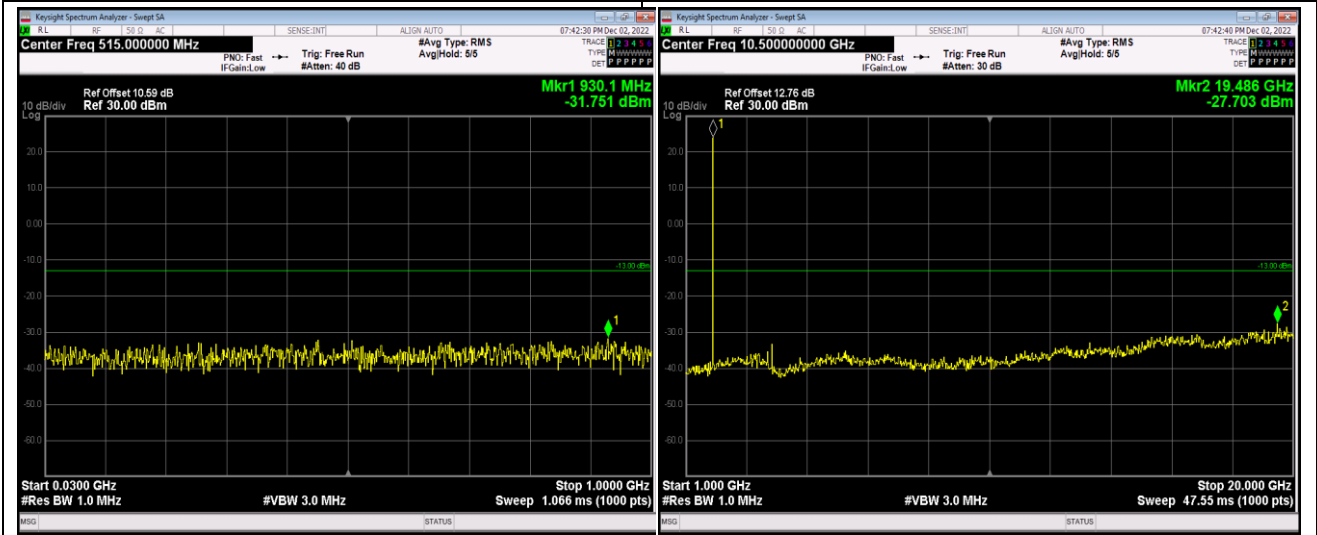

Remark: All bandwidth and all modulation had been tested, but only the worst case data displayed in this report.

Test Graphs

Band2-1.4MHz-16QAM-18607-1RB#0-Range1:30~1000MHz

Band2-1.4MHz-16QAM-18607-1RB#0-Range2:1000~20000MHz