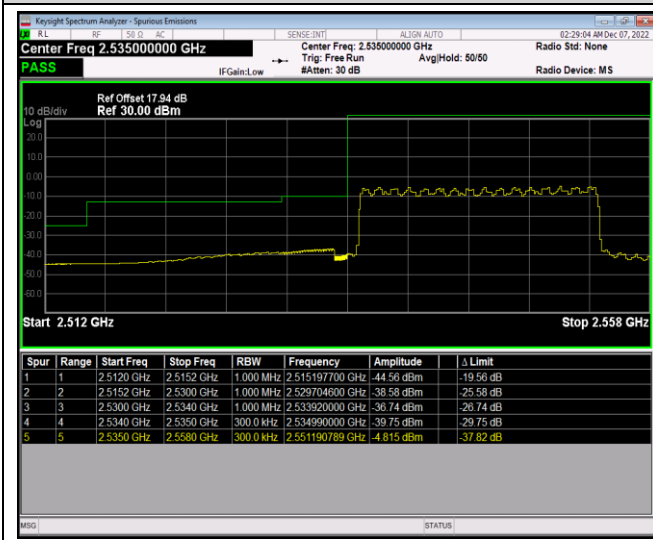

Band41-20MHz-64QAM-40140-100RB#0

Band41-20MHz-64QAM-41140-1RB#99