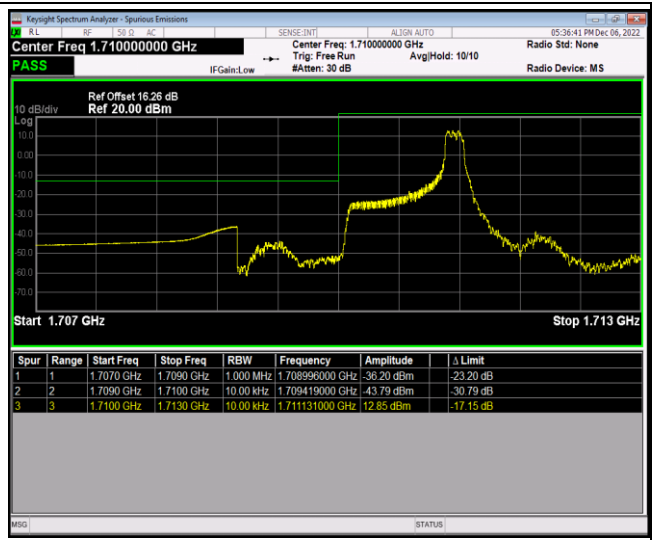

Band66-1.4MHz-16QAM-132665-6RB#0

Band66-1.4MHz-64QAM-131979-1RB#0

Band66-1.4MHz-64QAM-131979-1RB#5

Band66-1.4MHz-64QAM-131979-6RB#0

Band66-1.4MHz-64QAM-132665-1RB#0

Band66-1.4MHz-64QAM-132665-1RB#5

Band66-1.4MHz-64QAM-132665-6RB#0