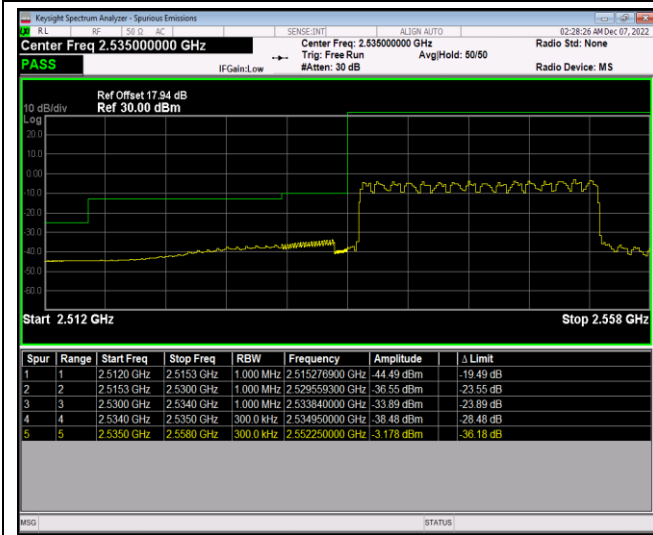

Band41-20MHz-16QAM-40140-100RB#0

Band41-20MHz-16QAM-41140-1RB#0

Band41-20MHz-16QAM-41140-1RB#99

Band41-20MHz-16QAM-41140-100RB#0

Band41-20MHz-64QAM-40140-1RB#0

Band41-20MHz-64QAM-40140-1RB#99

Band41-20MHz-64QAM-40140-100RB#0