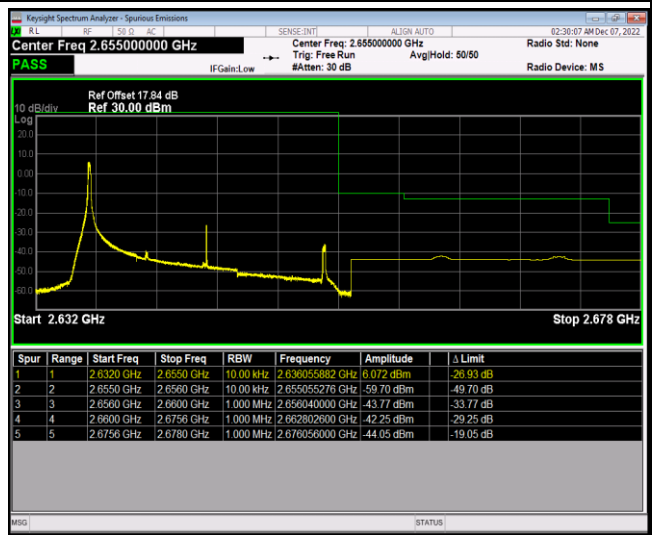

Band41-20MHz-16QAM-40140-100RB#0

Band41-20MHz-16QAM-41140-1RB#0

Band41-20MHz-16QAM-41140-1RB#99

Band41-20MHz-16QAM-41140-100RB#0

Band41-20MHz-64QAM-40140-1RB#0

Band41-20MHz-64QAM-40140-1RB#99

Band41-20MHz-64QAM-40140-100RB#0