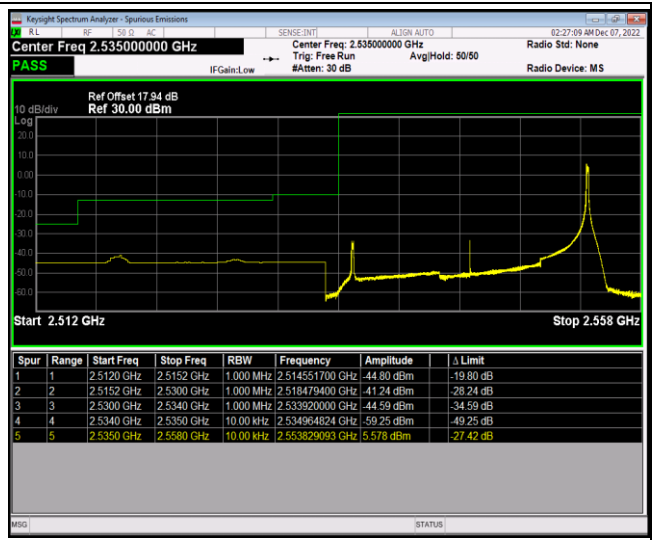

Band41-20MHz-16QAM-40140-100RB#0

Band41-20MHz-16QAM-41140-1RB#0

Band41-20MHz-16QAM-41140-1RB#99

Band41-20MHz-16QAM-41140-100RB#0

Band41-20MHz-64QAM-40140-1RB#0

Band41-20MHz-64QAM-40140-1RB#99

Band41-20MHz-64QAM-40140-100RB#0