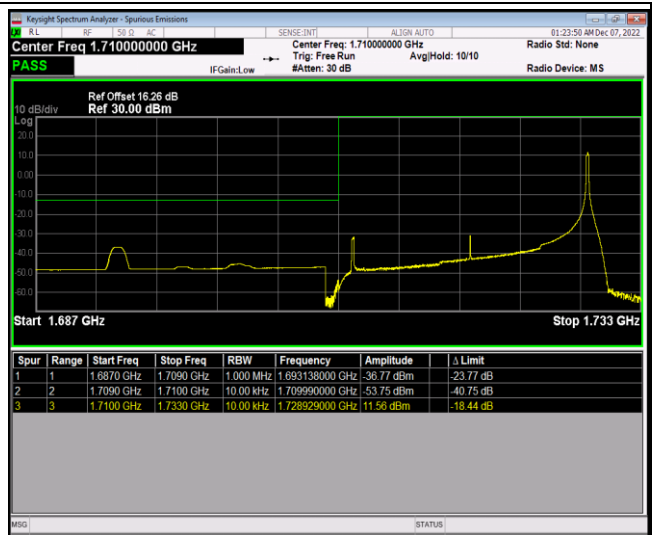

Band66-20MHz-QPSK-132072-1RB#99

Band66-20MHz-QPSK-132572-1RB#0