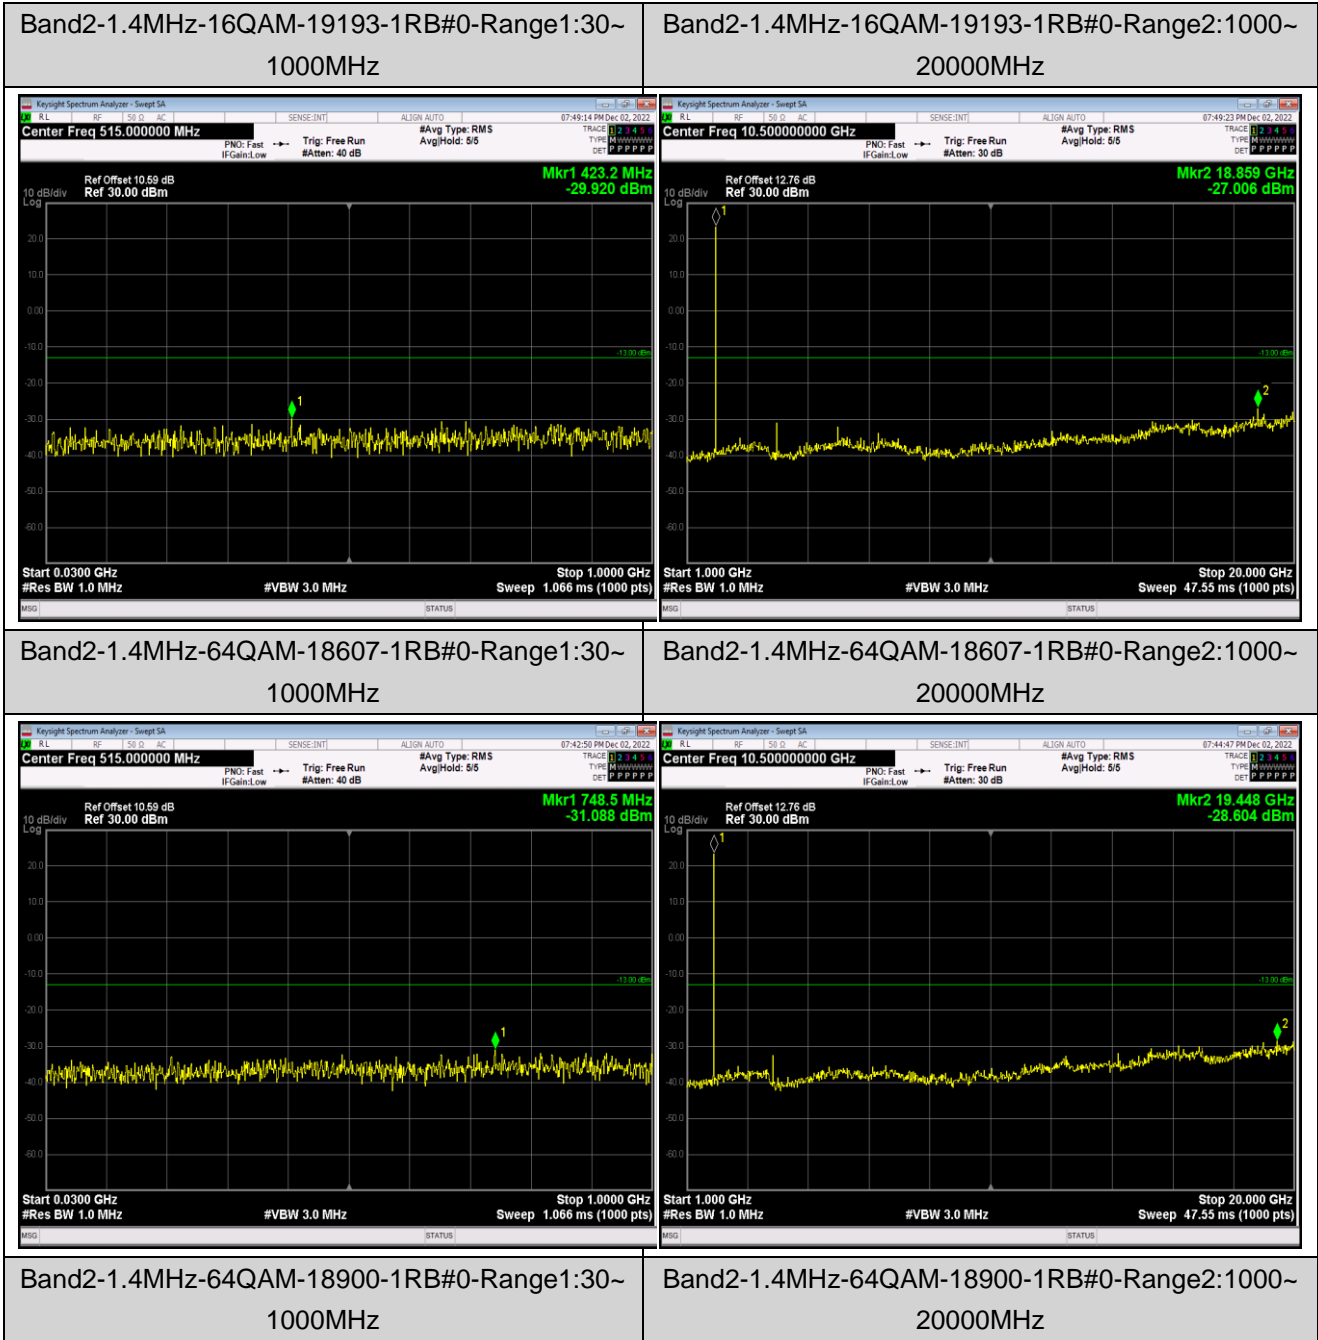

Remark: All bandwidth and all modulation had been tested, but only the worst case data displayed in this report.

Test Graphs

Band2-1.4MHz-16QAM-18607-1RB#0-Range1:30~1000MHz

Band2-1.4MHz-16QAM-18607-1RB#0-Range2:1000~20000MHz

Band2-1.4MHz-16QAM-18900-1RB#0-Range1:30~1000MHz

Band2-1.4MHz-16QAM-18900-1RB#0-Range2:1000~20000MHz

Band2-1.4MHz-64QAM-19193-1RB#0-Range1:30~1000MHz

Band2-1.4MHz-64QAM-19193-1RB#0-Range2:1000~20000MHz

Band2-20MHz-QPSK-18700-1RB#0-Range1:30~1000MHz