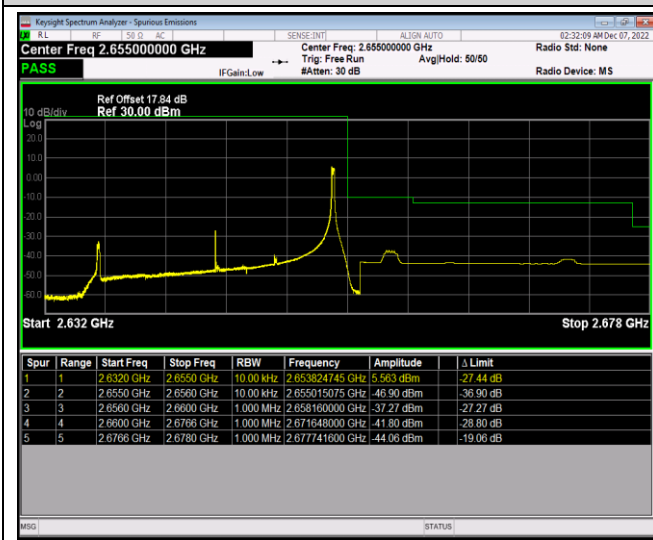

Band41-20MHz-64QAM-41140-1RB#99

Band66-1.4MHz-QPSK-131979-1RB#0