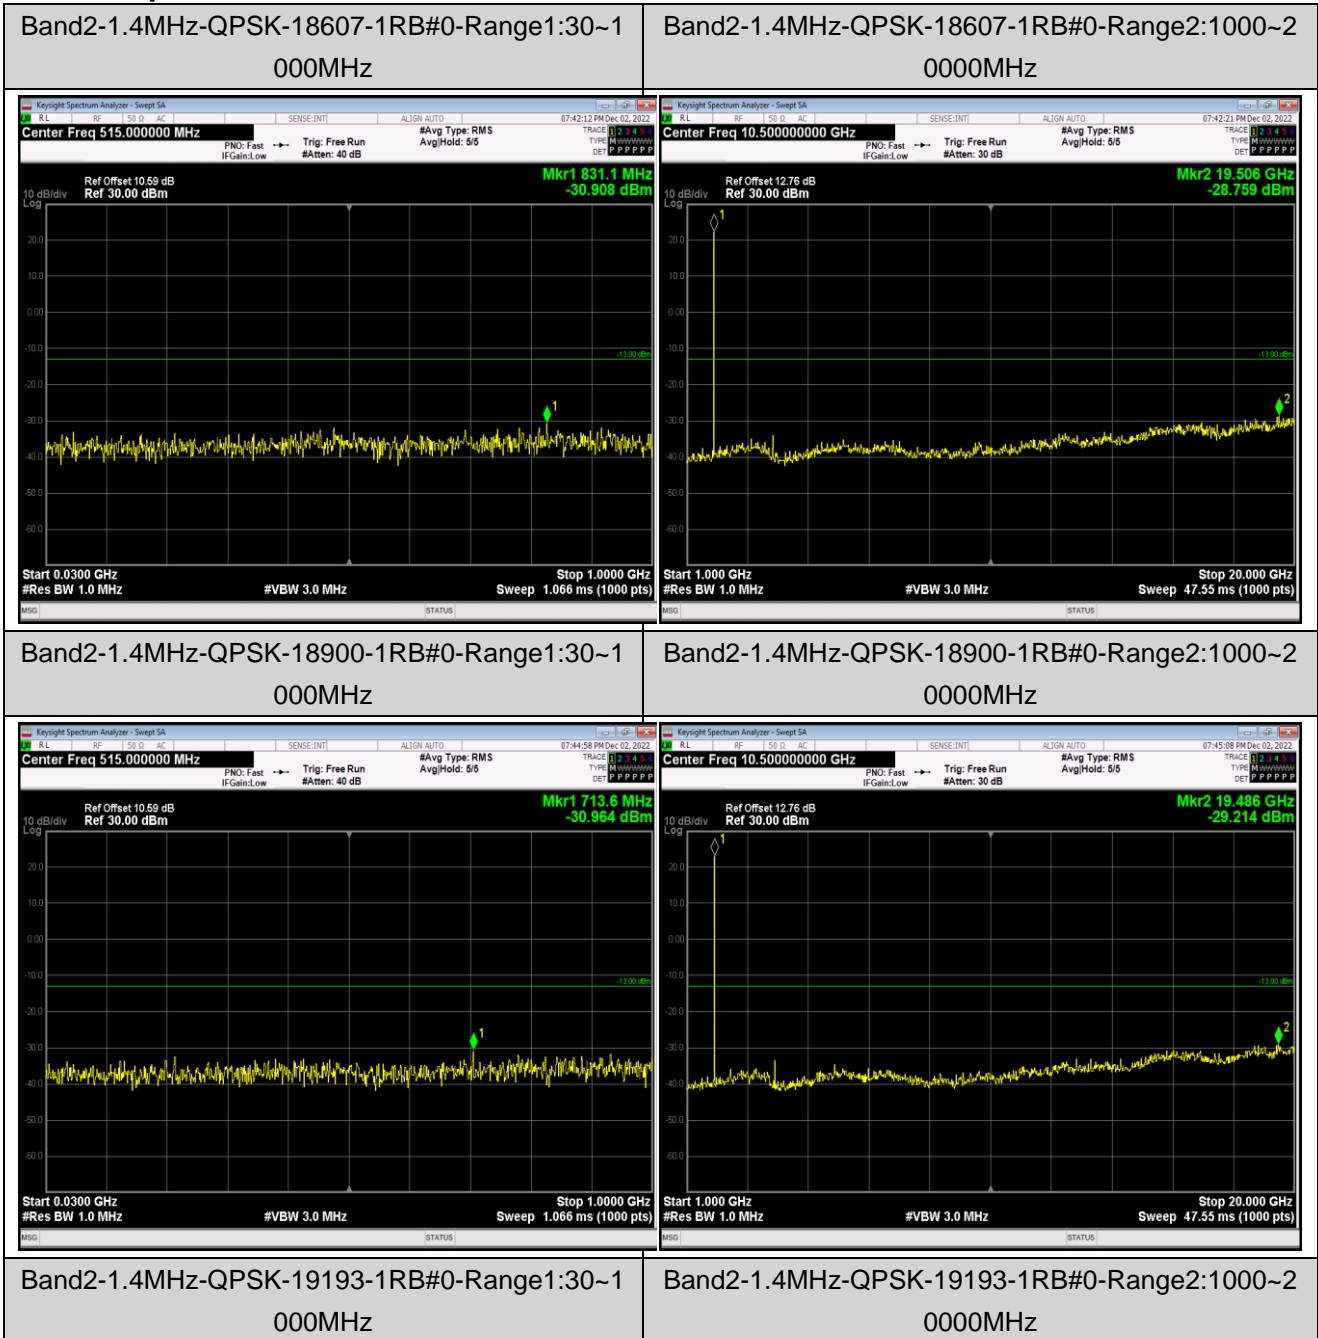

Test Graphs