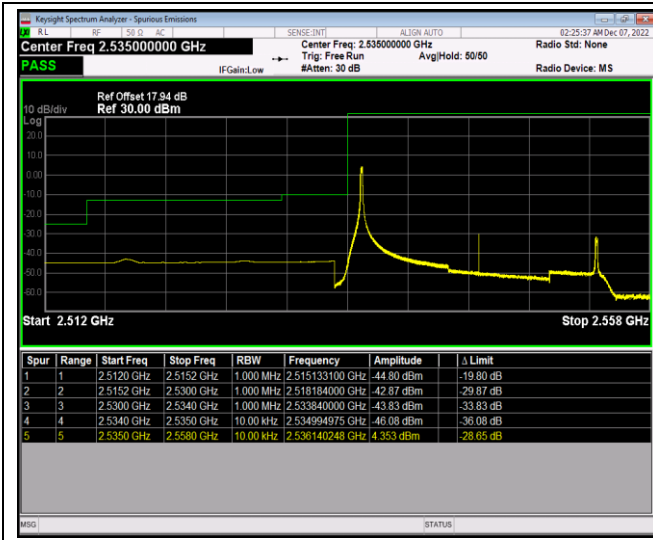

Band41-20MHz-16QAM-40140-100RB#0

Band41-20MHz-16QAM-41140-1RB#0

Band41-20MHz-16QAM-41140-1RB#99

Band41-20MHz-16QAM-41140-100RB#0

Band41-20MHz-64QAM-40140-1RB#0

Band41-20MHz-64QAM-40140-1RB#99

Band41-20MHz-64QAM-40140-100RB#0