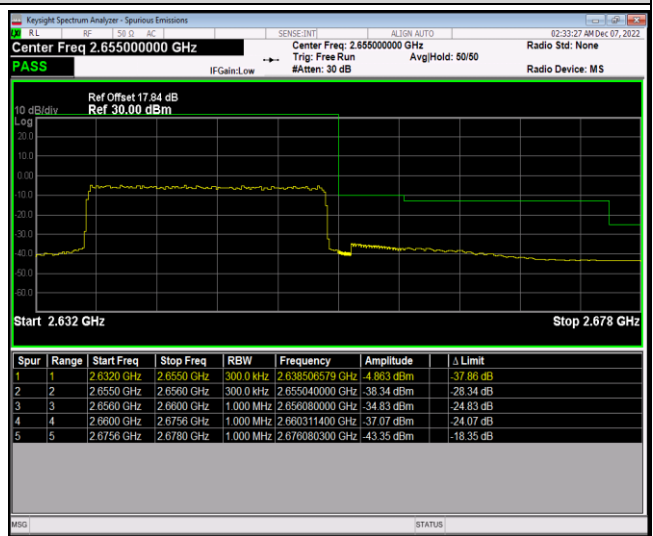

Band41-20MHz-16QAM-40140-100RB#0

Band41-20MHz-16QAM-41140-1RB#0

Band41-20MHz-16QAM-41140-1RB#99

Band41-20MHz-16QAM-41140-100RB#0

Band41-20MHz-64QAM-40140-1RB#0

Band41-20MHz-64QAM-40140-1RB#99

Band41-20MHz-64QAM-40140-100RB#0