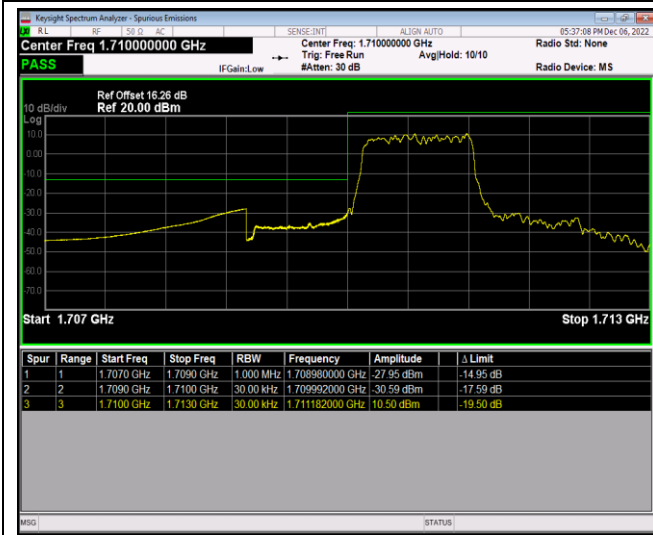

Band41-20MHz-64QAM-41140-1RB#0

Band41-20MHz-64QAM-41140-1RB#99

Band41-20MHz-64QAM-41140-100RB#0

Band66-1.4MHz-QPSK-131979-1RB#0

Band66-1.4MHz-QPSK-131979-1RB#5

Band66-1.4MHz-QPSK-131979-6RB#0

Band66-1.4MHz-QPSK-132665-1RB#0