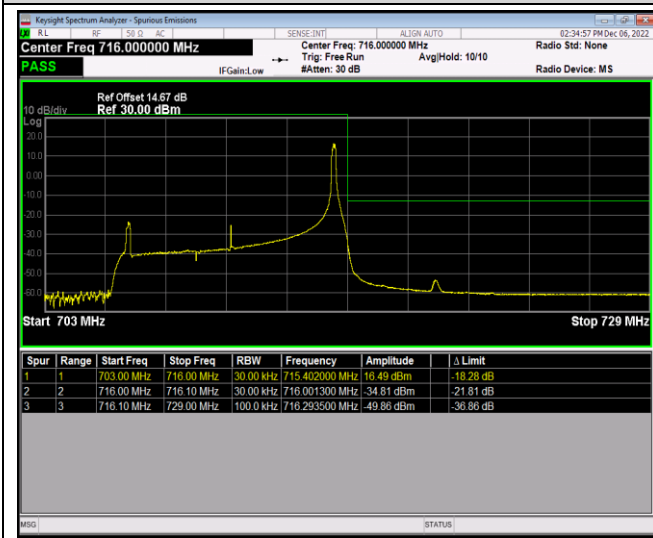

Band12-10MHz-64QAM-23130-1RB#49

Band17-5MHz-QPSK-23755-1RB#0