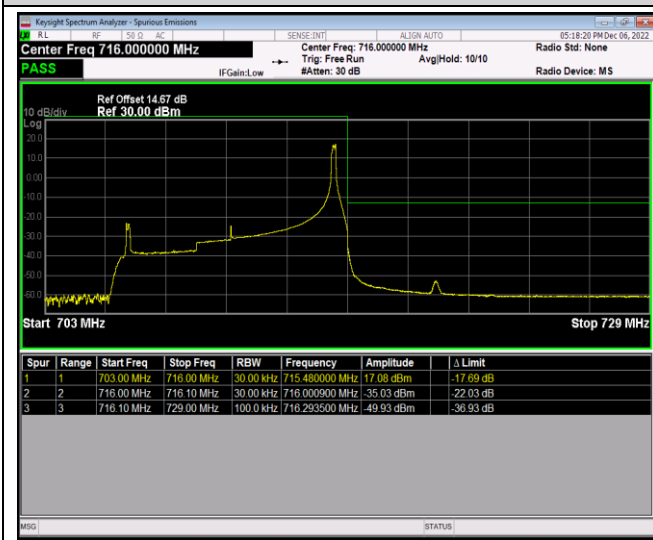

Band17-10MHz-64QAM-23780-50RB#0

Band17-10MHz-64QAM-23800-1RB#0

Band17-10MHz-64QAM-23800-1RB#49

Band17-10MHz-64QAM-23800-50RB#0

Band41-5MHz-QPSK-40065-1RB#0

Band41-5MHz-QPSK-40065-1RB#24

Band41-5MHz-QPSK-40065-25RB#0