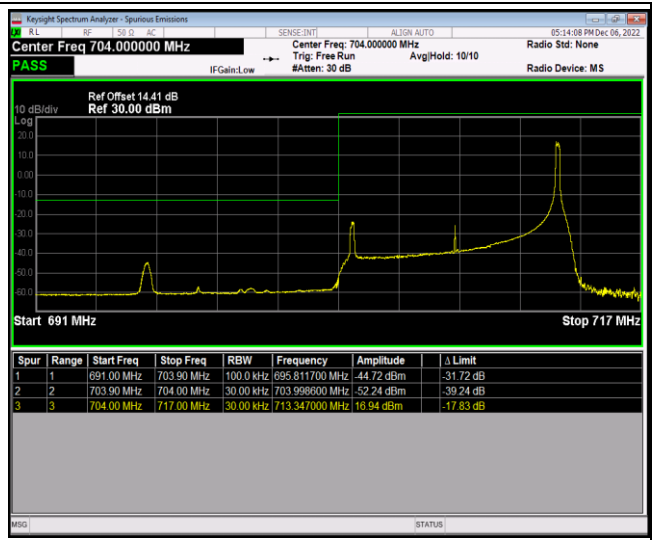

Band17-10MHz-64QAM-23780-1RB#49

Band17-10MHz-64QAM-23800-1RB#0