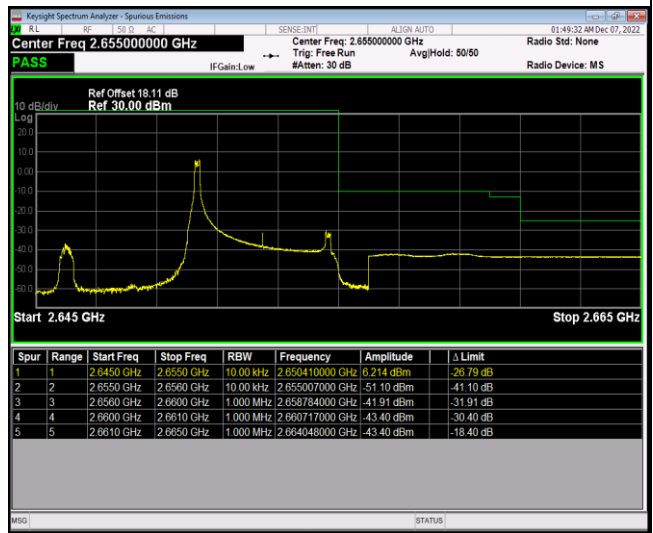

Band41-5MHz-QPSK-41215-1RB#0

Band41-5MHz-QPSK-41215-25RB#0