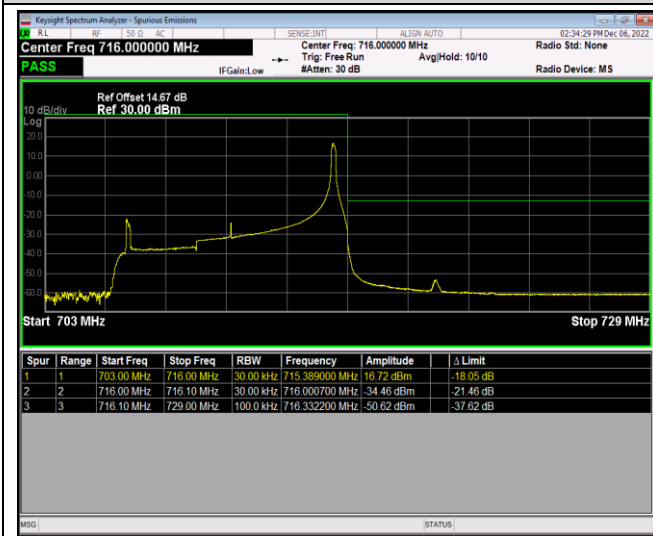

Band12-10MHz-16QAM-23060-50RB#0

Band12-10MHz-16QAM-23130-1RB#0

Band12-10MHz-16QAM-23130-1RB#49

Band12-10MHz-16QAM-23130-50RB#0

Band12-10MHz-64QAM-23060-1RB#0

Band12-10MHz-64QAM-23060-1RB#49

Band12-10MHz-64QAM-23060-50RB#0