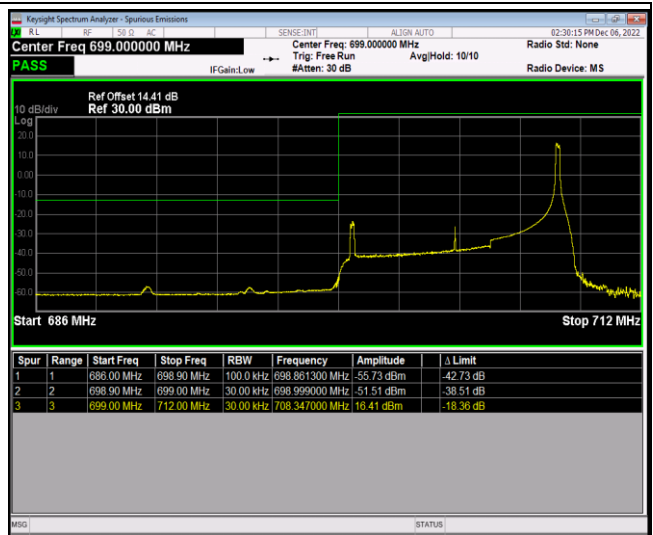

Band12-10MHz-16QAM-23060-50RB#0

Band12-10MHz-16QAM-23130-1RB#0

Band12-10MHz-16QAM-23130-1RB#49

Band12-10MHz-16QAM-23130-50RB#0

Band12-10MHz-64QAM-23060-1RB#0

Band12-10MHz-64QAM-23060-1RB#49

Band12-10MHz-64QAM-23060-50RB#0