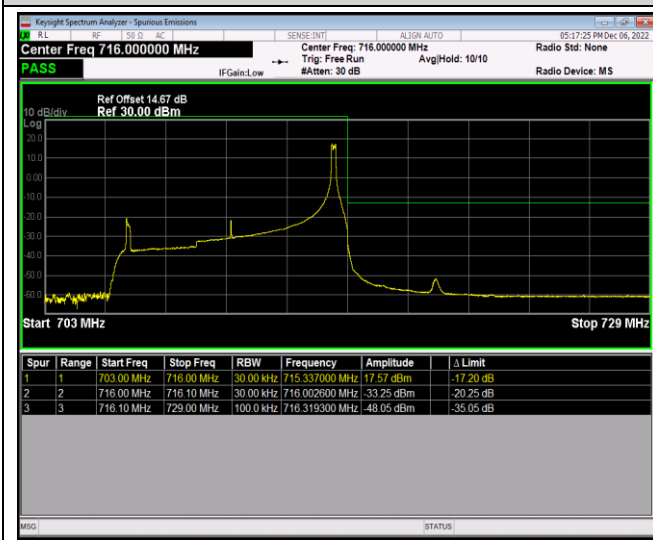

Band17-10MHz-QPSK-23780-1RB#0

Band17-10MHz-QPSK-23780-1RB#49

Band17-10MHz-QPSK-23780-50RB#0

Band17-10MHz-QPSK-23800-1RB#0

Band17-10MHz-QPSK-23800-1RB#49

Band17-10MHz-QPSK-23800-50RB#0

Band17-10MHz-16QAM-23780-1RB#0