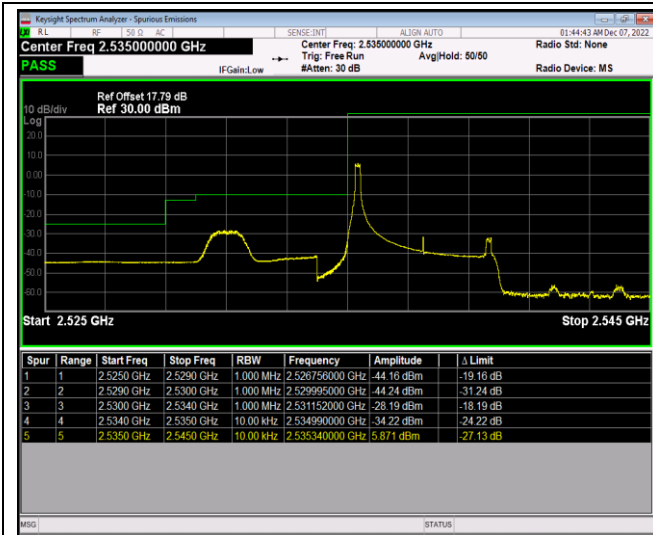

Band17-10MHz-64QAM-23780-50RB#0

Band17-10MHz-64QAM-23800-1RB#0

Band17-10MHz-64QAM-23800-1RB#49

Band17-10MHz-64QAM-23800-50RB#0

Band41-5MHz-QPSK-40065-1RB#0

Band41-5MHz-QPSK-40065-1RB#24

Band41-5MHz-QPSK-40065-25RB#0