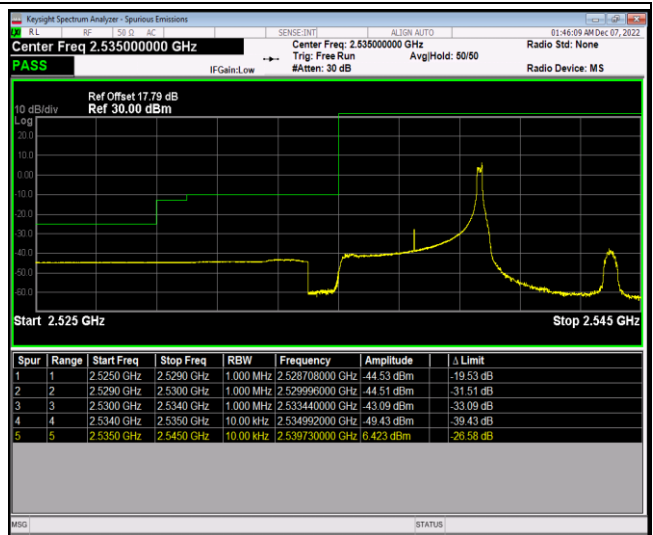

Band17-10MHz-64QAM-23780-50RB#0

Band17-10MHz-64QAM-23800-1RB#0

Band17-10MHz-64QAM-23800-1RB#49

Band17-10MHz-64QAM-23800-50RB#0

Band41-5MHz-QPSK-40065-1RB#0

Band41-5MHz-QPSK-40065-1RB#24

Band41-5MHz-QPSK-40065-25RB#0