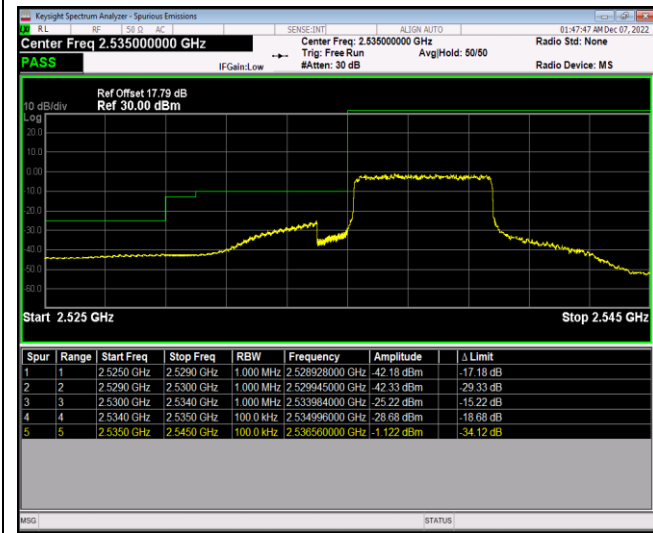

Band41-5MHz-QPSK-40065-25RB#0

Band41-5MHz-QPSK-41215-1RB#24