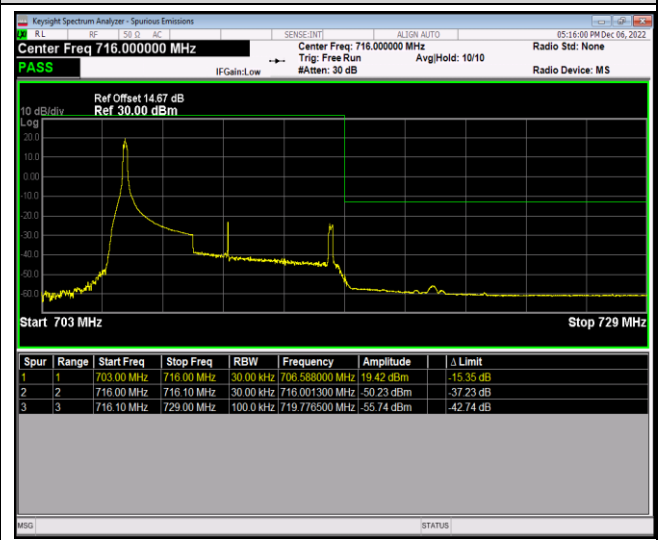

Band17-10MHz-QPSK-23780-1RB#0

Band17-10MHz-QPSK-23780-1RB#49

Band17-10MHz-QPSK-23780-50RB#0

Band17-10MHz-QPSK-23800-1RB#0

Band17-10MHz-QPSK-23800-1RB#49

Band17-10MHz-QPSK-23800-50RB#0

Band17-10MHz-16QAM-23780-1RB#0