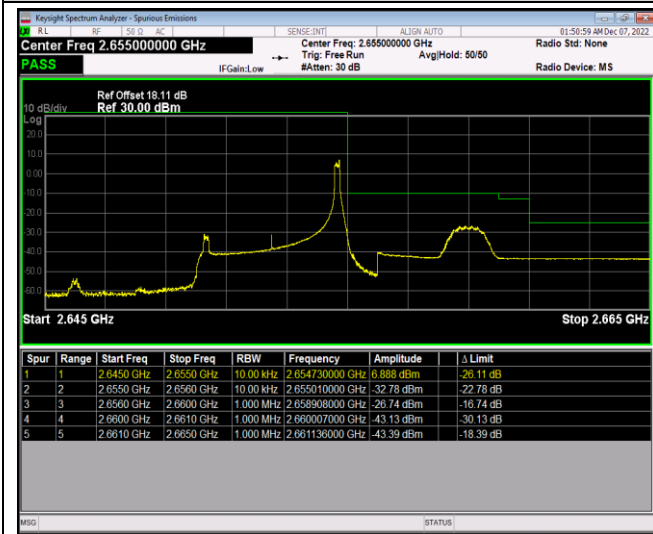

Band41-5MHz-QPSK-41215-1RB#24

Band41-5MHz-16QAM-40065-1RB#0