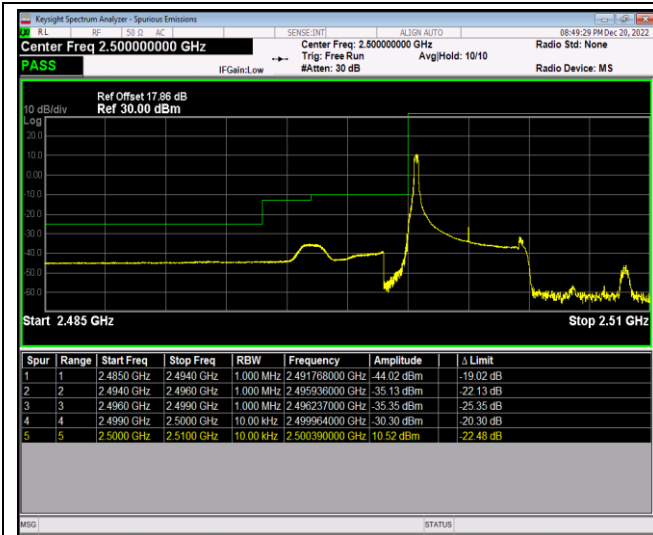

Band7-5MHz-16QAM-20775-1RB#0

Band7-5MHz-16QAM-20775-25RB#0