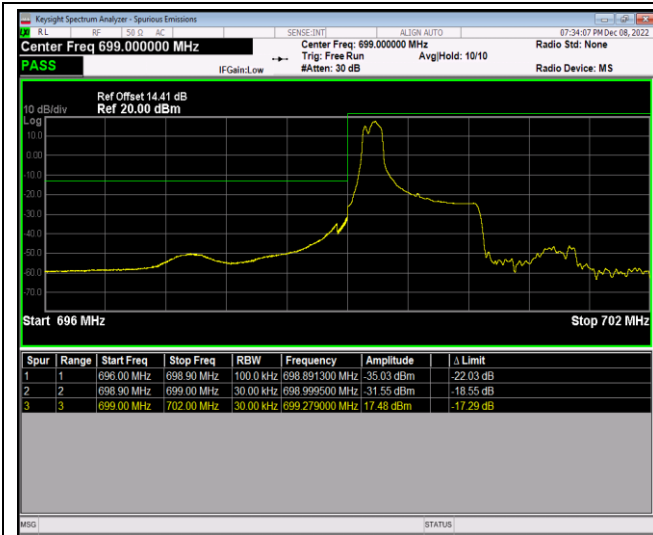

Band12-1.4MHz-QPSK-23173-1RB#5

Band12-1.4MHz-QPSK-23173-6RB#0

Band12-1.4MHz-16QAM-23017-1RB#0

Band12-1.4MHz-16QAM-23017-1RB#5

Band12-1.4MHz-16QAM-23017-6RB#0

Band12-1.4MHz-16QAM-23173-1RB#0

Band12-1.4MHz-16QAM-23173-1RB#5