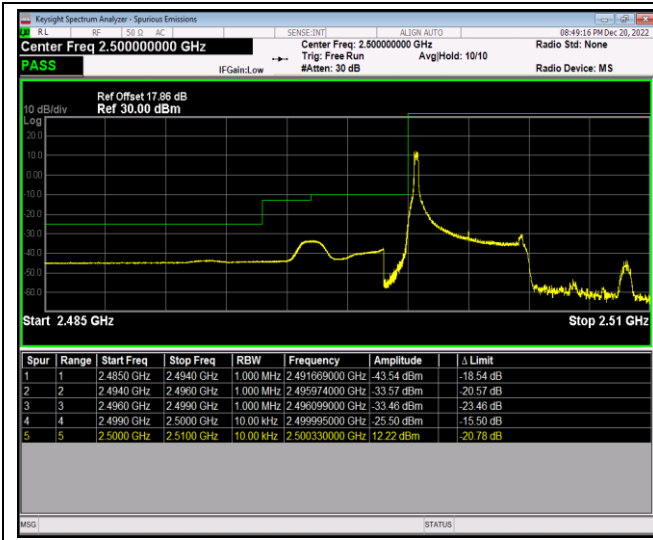

Band5-10MHz-64QAM-20600-1RB#0

Band5-10MHz-64QAM-20600-1RB#49

Band5-10MHz-64QAM-20600-50RB#0

Band7-5MHz-QPSK-20775-1RB#0

Band7-5MHz-QPSK-20775-1RB#24

Band7-5MHz-QPSK-20775-25RB#0

Band7-5MHz-QPSK-21425-1RB#0

Band7-5MHz-QPSK-21425-1RB#24