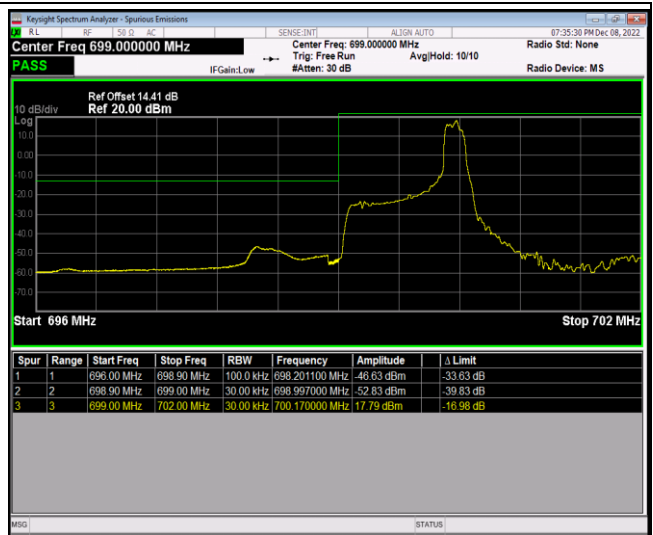

Band12-1.4MHz-QPSK-23173-1RB#5

Band12-1.4MHz-QPSK-23173-6RB#0

Band12-1.4MHz-16QAM-23017-1RB#0

Band12-1.4MHz-16QAM-23017-1RB#5

Band12-1.4MHz-16QAM-23017-6RB#0

Band12-1.4MHz-16QAM-23173-1RB#0

Band12-1.4MHz-16QAM-23173-1RB#5