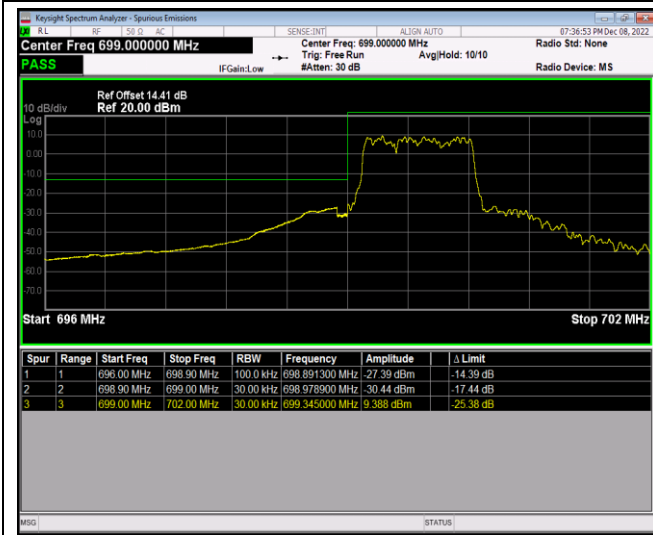

Band12-1.4MHz-QPSK-23173-1RB#5

Band12-1.4MHz-QPSK-23173-6RB#0

Band12-1.4MHz-16QAM-23017-1RB#0

Band12-1.4MHz-16QAM-23017-1RB#5

Band12-1.4MHz-16QAM-23017-6RB#0

Band12-1.4MHz-16QAM-23173-1RB#0

Band12-1.4MHz-16QAM-23173-1RB#5