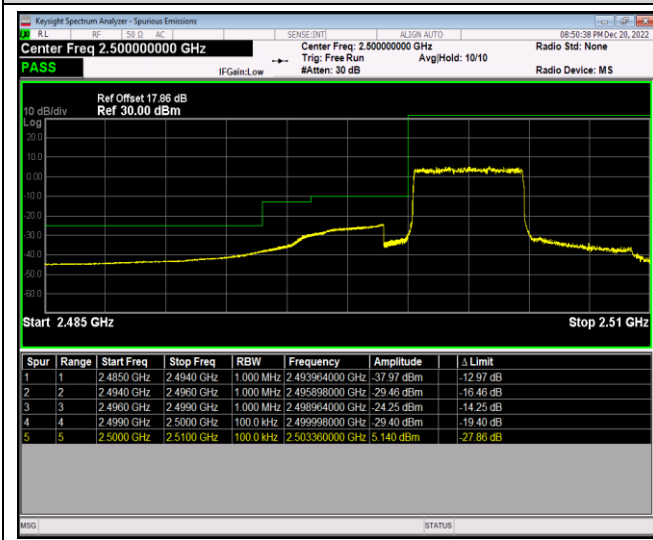

Band5-10MHz-64QAM-20600-1RB#0

Band5-10MHz-64QAM-20600-1RB#49

Band5-10MHz-64QAM-20600-50RB#0

Band7-5MHz-QPSK-20775-1RB#0

Band7-5MHz-QPSK-20775-1RB#24

Band7-5MHz-QPSK-20775-25RB#0

Band7-5MHz-QPSK-21425-1RB#0

Band7-5MHz-QPSK-21425-1RB#24