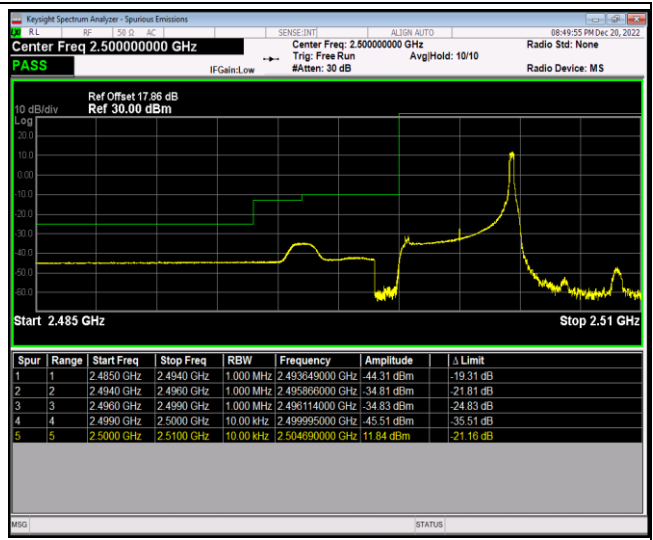

Band5-10MHz-64QAM-20600-1RB#0

Band5-10MHz-64QAM-20600-1RB#49

Band5-10MHz-64QAM-20600-50RB#0

Band7-5MHz-QPSK-20775-1RB#0

Band7-5MHz-QPSK-20775-1RB#24

Band7-5MHz-QPSK-20775-25RB#0

Band7-5MHz-QPSK-21425-1RB#0

Band7-5MHz-QPSK-21425-1RB#24