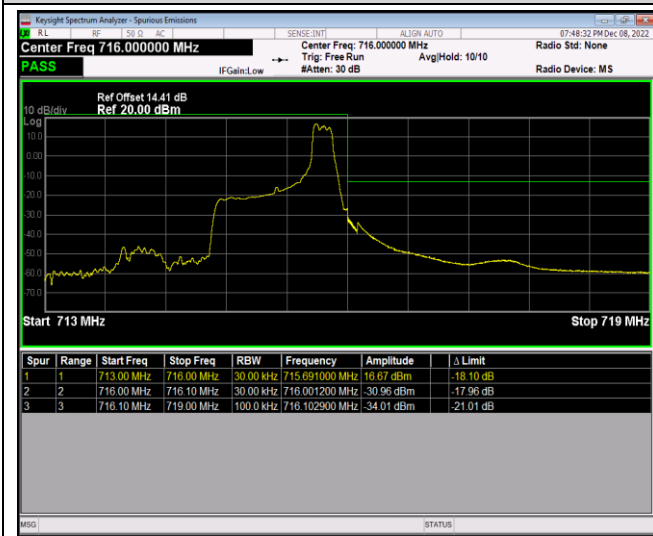

Band12-1.4MHz-16QAM-23173-1RB#5

Band12-1.4MHz-64QAM-23017-1RB#0