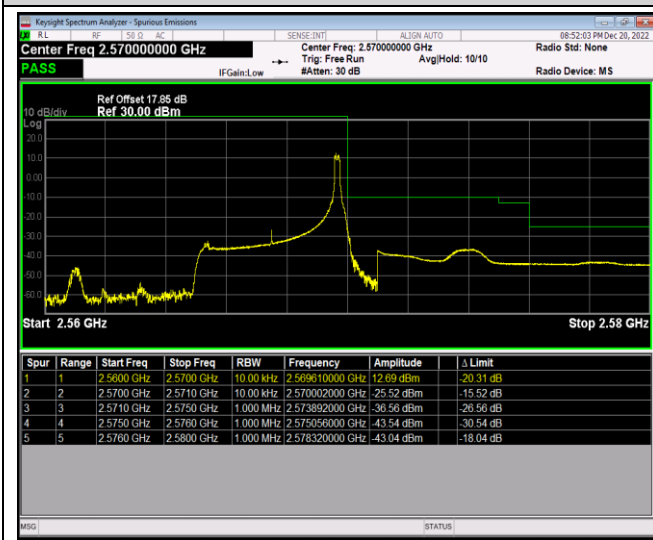

Band7-5MHz-QPSK-21425-1RB#24

Band7-5MHz-16QAM-20775-1RB#0