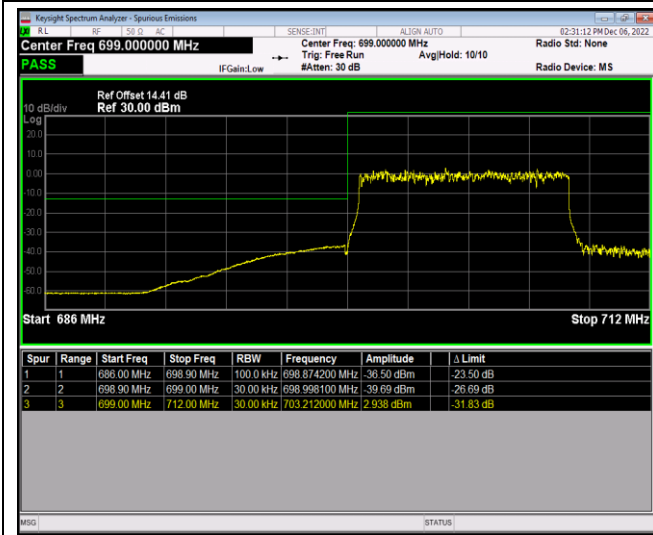

Band12-10MHz-QPSK-23060-50RB#0

Band12-10MHz-QPSK-23130-1RB#49