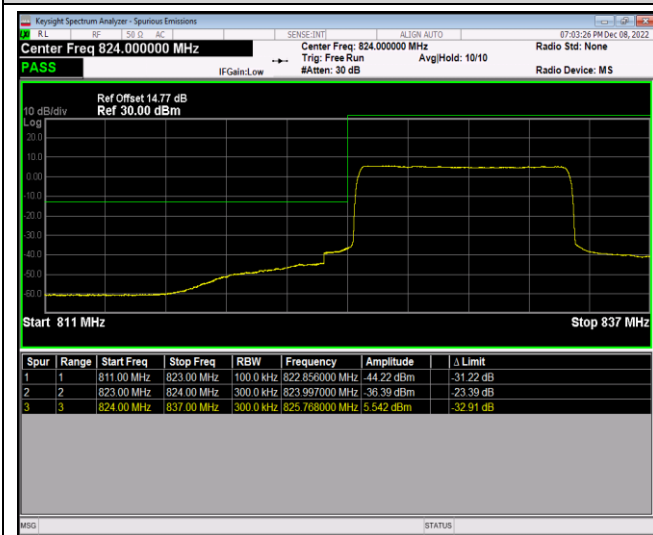

Band5-10MHz-16QAM-20450-50RB#0

Band5-10MHz-16QAM-20600-1RB#0

Band5-10MHz-16QAM-20600-1RB#49

Band5-10MHz-16QAM-20600-50RB#0

Band5-10MHz-64QAM-20450-1RB#0

Band5-10MHz-64QAM-20450-1RB#49

Band5-10MHz-64QAM-20450-50RB#0