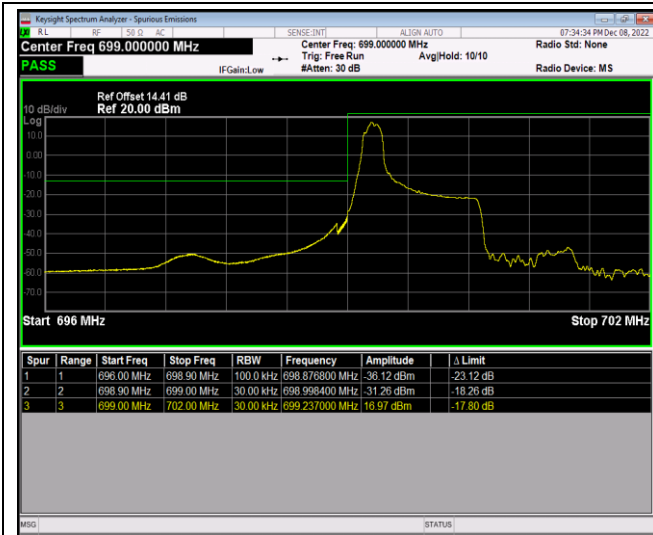

Band12-1.4MHz-64QAM-23017-1RB#0

Band12-1.4MHz-64QAM-23017-6RB#0