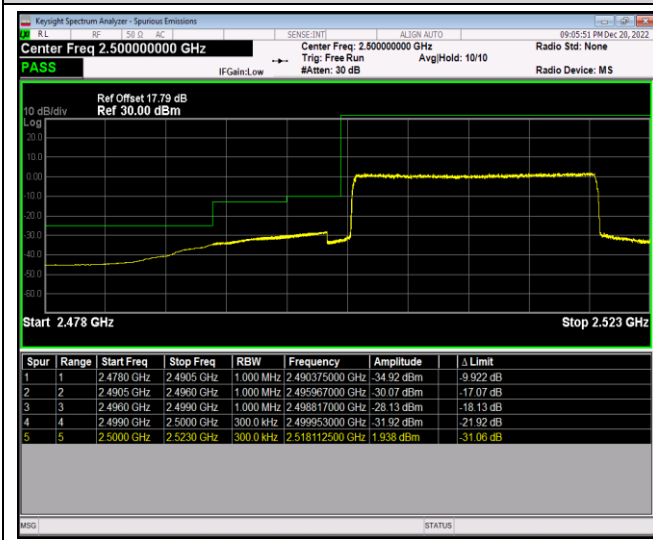

Band7-20MHz-64QAM-20850-100RB#0

Band7-20MHz-64QAM-21350-1RB#99