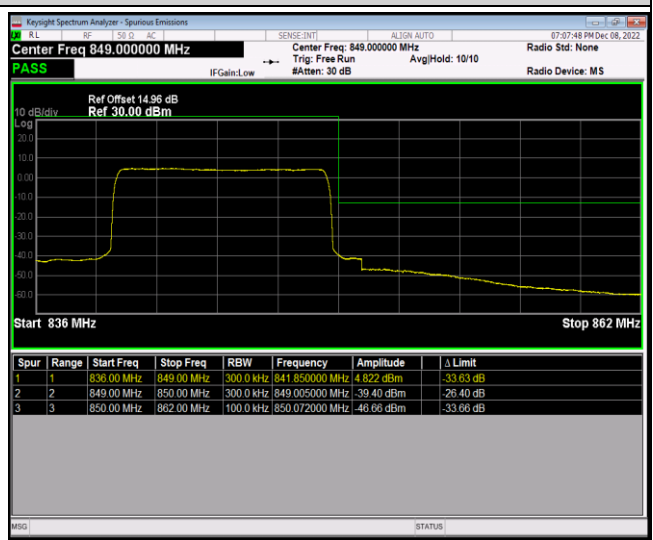

Band5-10MHz-64QAM-20600-1RB#0

Band5-10MHz-64QAM-20600-1RB#49

Band5-10MHz-64QAM-20600-50RB#0

Band7-5MHz-QPSK-20775-1RB#0

Band7-5MHz-QPSK-20775-1RB#24

Band7-5MHz-QPSK-20775-25RB#0

Band7-5MHz-QPSK-21425-1RB#0

Band7-5MHz-QPSK-21425-1RB#24