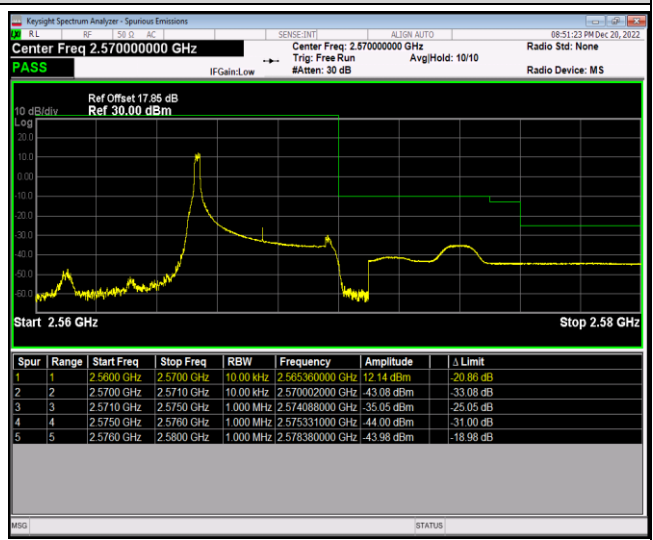

Band5-10MHz-64QAM-20600-1RB#0

Band5-10MHz-64QAM-20600-1RB#49

Band5-10MHz-64QAM-20600-50RB#0

Band7-5MHz-QPSK-20775-1RB#0

Band7-5MHz-QPSK-20775-1RB#24

Band7-5MHz-QPSK-20775-25RB#0

Band7-5MHz-QPSK-21425-1RB#0

Band7-5MHz-QPSK-21425-1RB#24