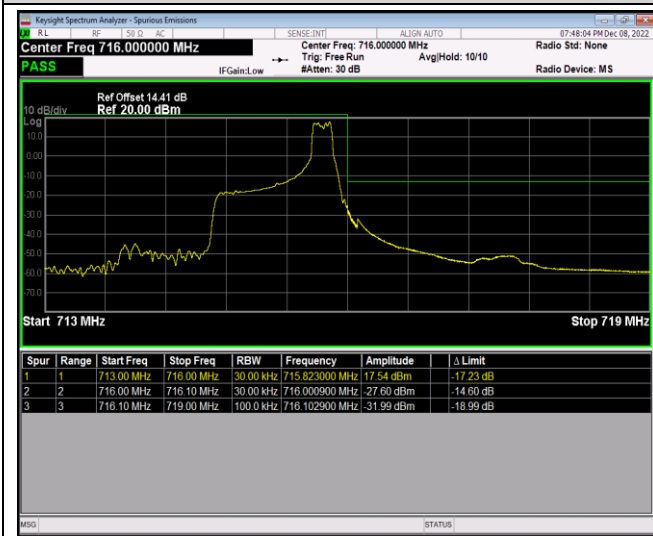

Band12-1.4MHz-QPSK-23173-1RB#5

Band12-1.4MHz-16QAM-23017-1RB#0