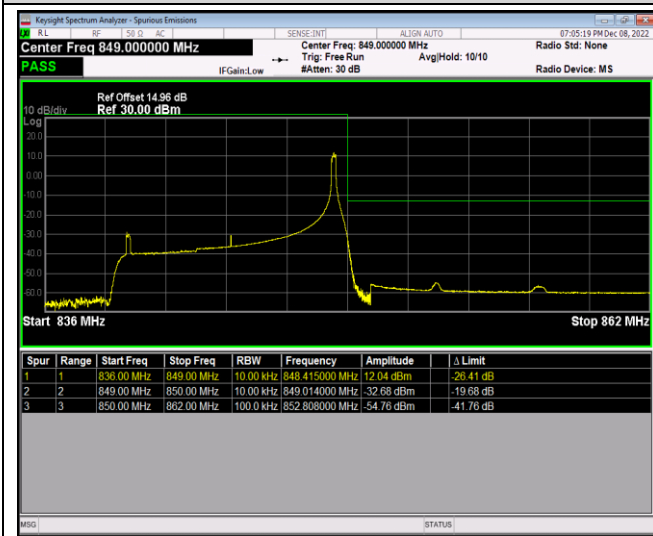

Band5-10MHz-QPSK-20600-1RB#49

Band5-10MHz-16QAM-20450-1RB#0