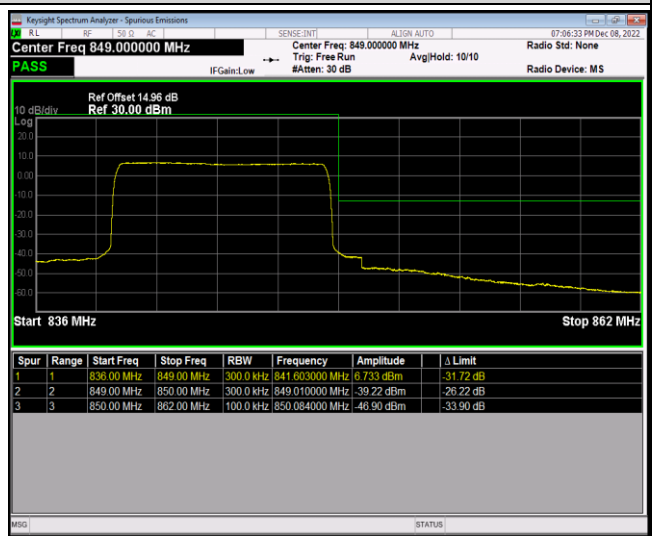

Band5-10MHz-QPSK-20600-50RB#0

Band5-10MHz-16QAM-20450-1RB#49