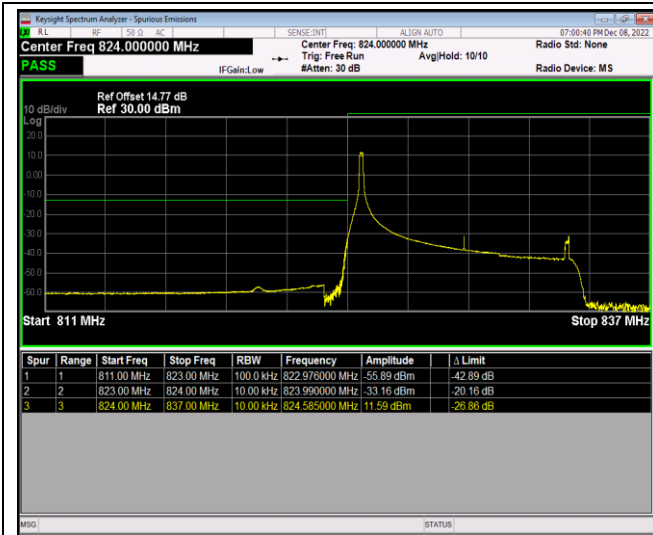

Band5-1.4MHz-64QAM-20643-1RB#5

Band5-1.4MHz-64QAM-20643-6RB#0

Band5-10MHz-QPSK-20450-1RB#0

Band5-10MHz-QPSK-20450-1RB#49

Band5-10MHz-QPSK-20450-50RB#0

Band5-10MHz-QPSK-20600-1RB#0

Band5-10MHz-QPSK-20600-1RB#49