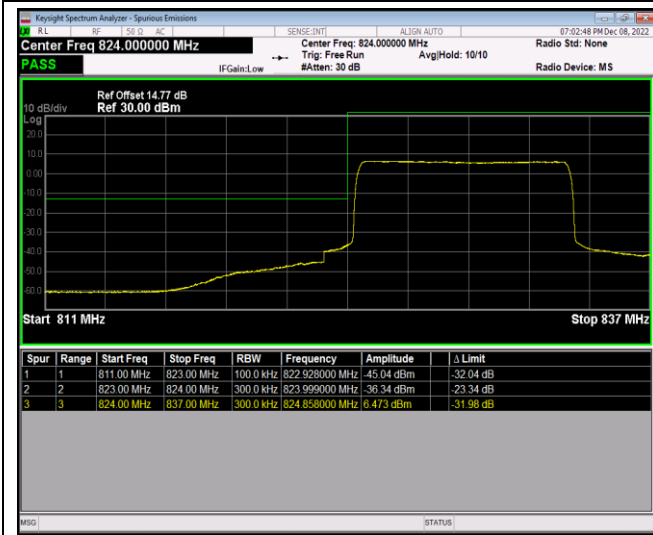

Band5-1.4MHz-64QAM-20643-1RB#5

Band5-1.4MHz-64QAM-20643-6RB#0

Band5-10MHz-QPSK-20450-1RB#0

Band5-10MHz-QPSK-20450-1RB#49

Band5-10MHz-QPSK-20450-50RB#0

Band5-10MHz-QPSK-20600-1RB#0

Band5-10MHz-QPSK-20600-1RB#49