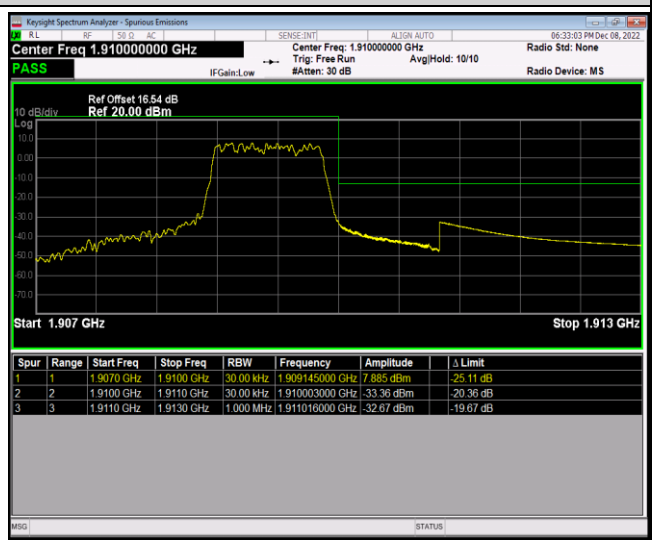

Band2-1.4MHz-64QAM-19193-6RB#0