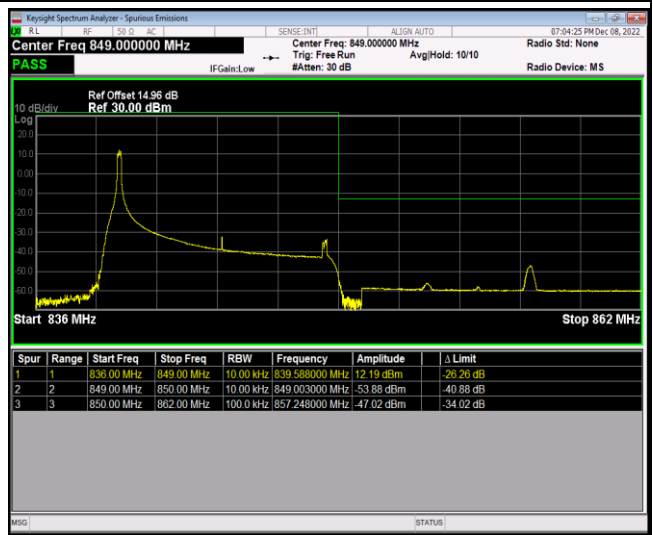

Band5-1.4MHz-64QAM-20643-1RB#5

Band5-1.4MHz-64QAM-20643-6RB#0

Band5-10MHz-QPSK-20450-1RB#0

Band5-10MHz-QPSK-20450-1RB#49

Band5-10MHz-QPSK-20450-50RB#0

Band5-10MHz-QPSK-20600-1RB#0

Band5-10MHz-QPSK-20600-1RB#49