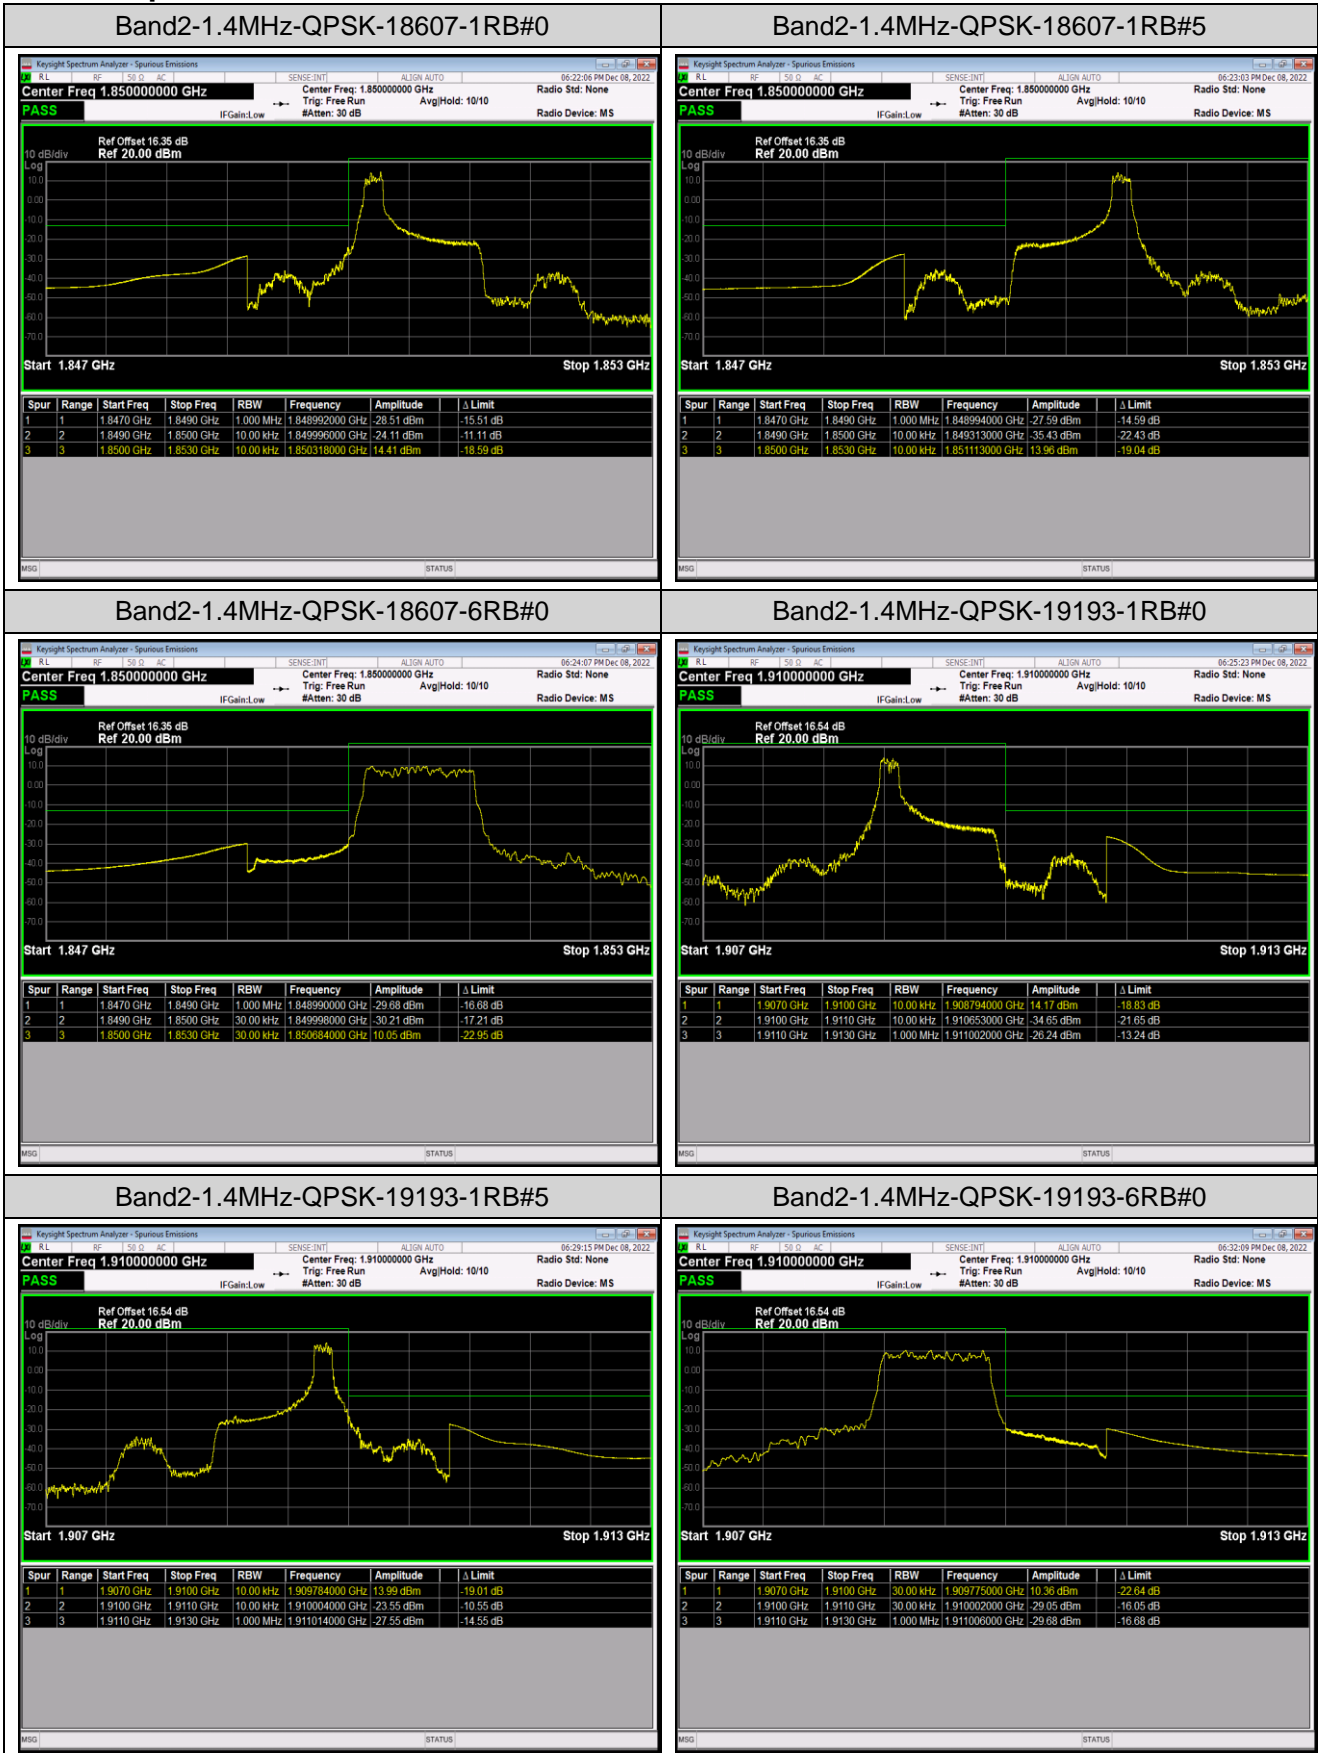

Test Graphs