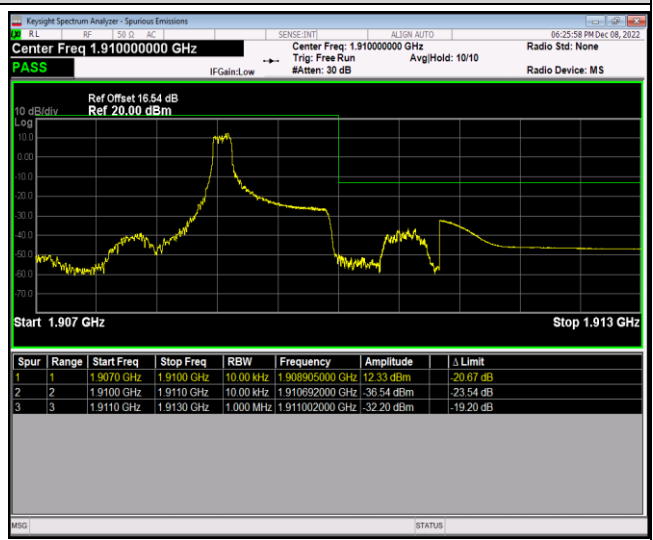

Remark: All bandwidth and all modulation had been tested, but only the worst case data displayed in this report.

Test Graphs

Band2-1.4MHz-64QAM-18607-6RB#0

Band2-1.4MHz-64QAM-19193-1RB#0

Band2-1.4MHz-64QAM-19193-1RB#5