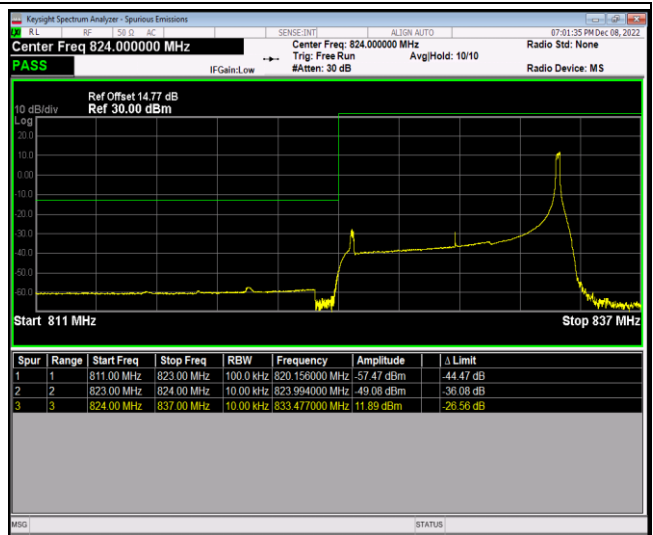

Band5-1.4MHz-64QAM-20643-1RB#5

Band5-1.4MHz-64QAM-20643-6RB#0

Band5-10MHz-QPSK-20450-1RB#0

Band5-10MHz-QPSK-20450-1RB#49

Band5-10MHz-QPSK-20450-50RB#0

Band5-10MHz-QPSK-20600-1RB#0

Band5-10MHz-QPSK-20600-1RB#49