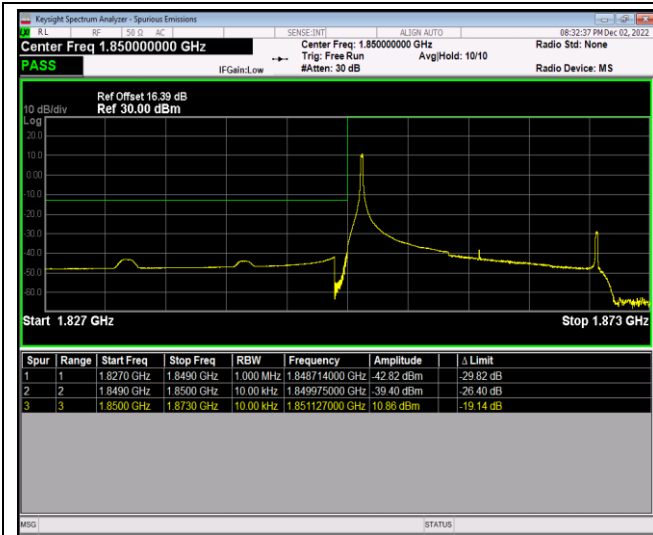

Band2-20MHz-QPSK-18700-1RB#0