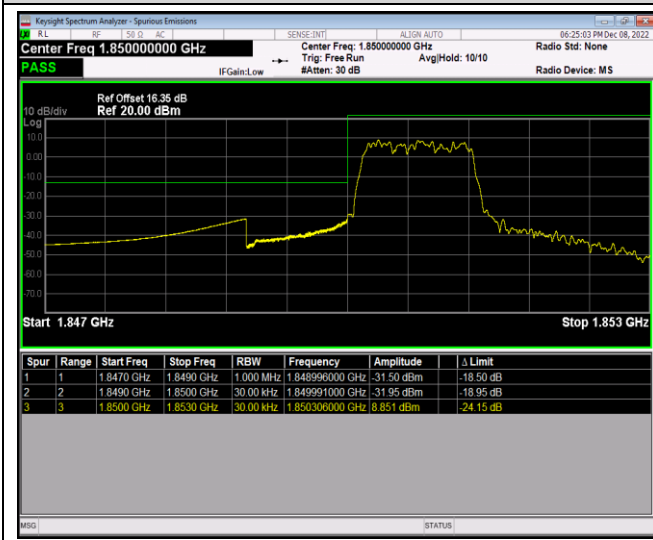

Remark: All bandwidth and all modulation had been tested, but only the worst case data displayed in this report.

Test Graphs

Band2-1.4MHz-64QAM-18607-6RB#0

Band2-1.4MHz-64QAM-19193-1RB#0

Band2-1.4MHz-64QAM-19193-1RB#5