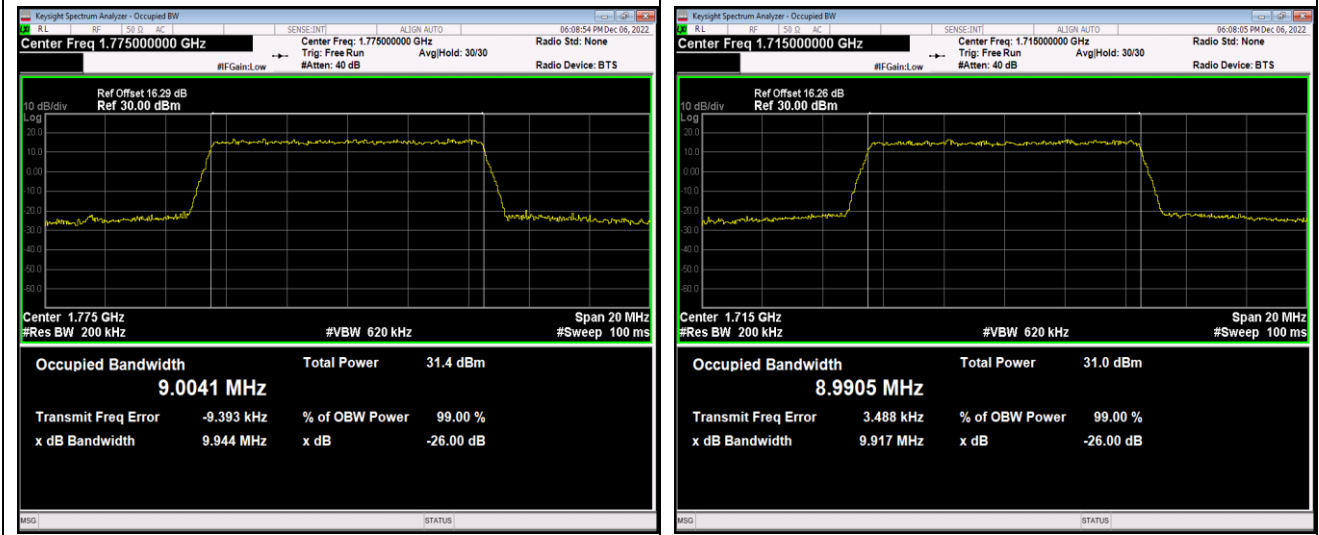

Band66-10MHz-16QAM-132622-50RB#0

Band66-10MHz-64QAM-132022-50RB#0

Band66-10MHz-64QAM-132322-50RB#0

Band66-10MHz-64QAM-132622-50RB#0