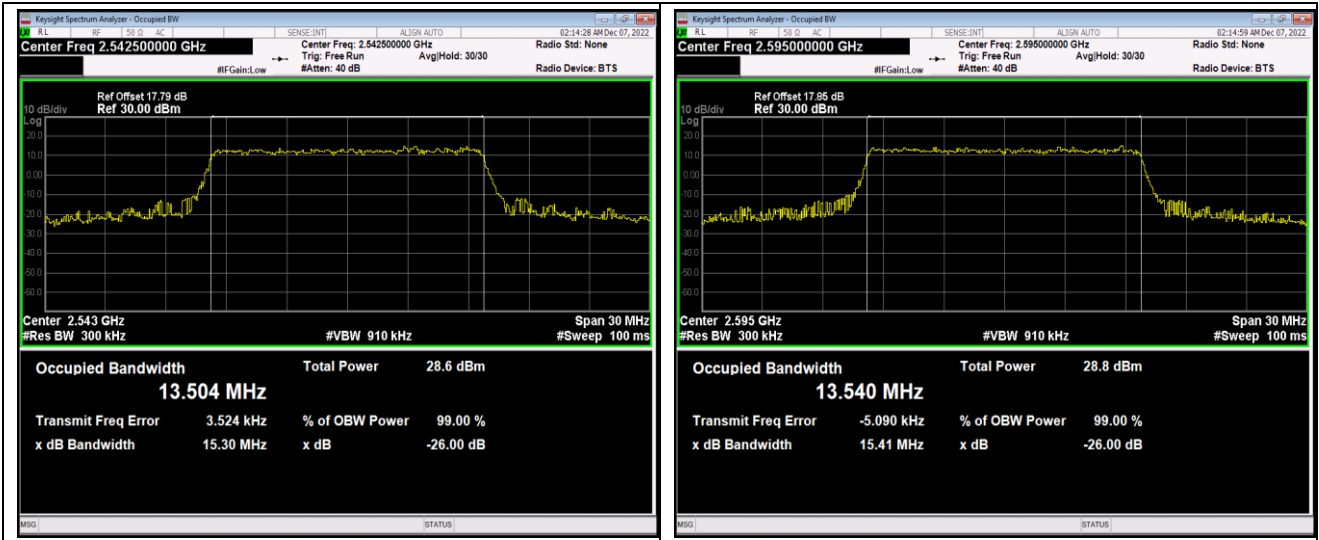

Band41-10MHz-64QAM-40090-50RB#0

Band41-10MHz-64QAM-40640-50RB#0

Band41-10MHz-64QAM-41190-50RB#0

Band41-15MHz-QPSK-40115-75RB#0

Band41-15MHz-QPSK-40640-75RB#0

Band41-15MHz-QPSK-41165-75RB#0

Band41-15MHz-16QAM-40115-75RB#0