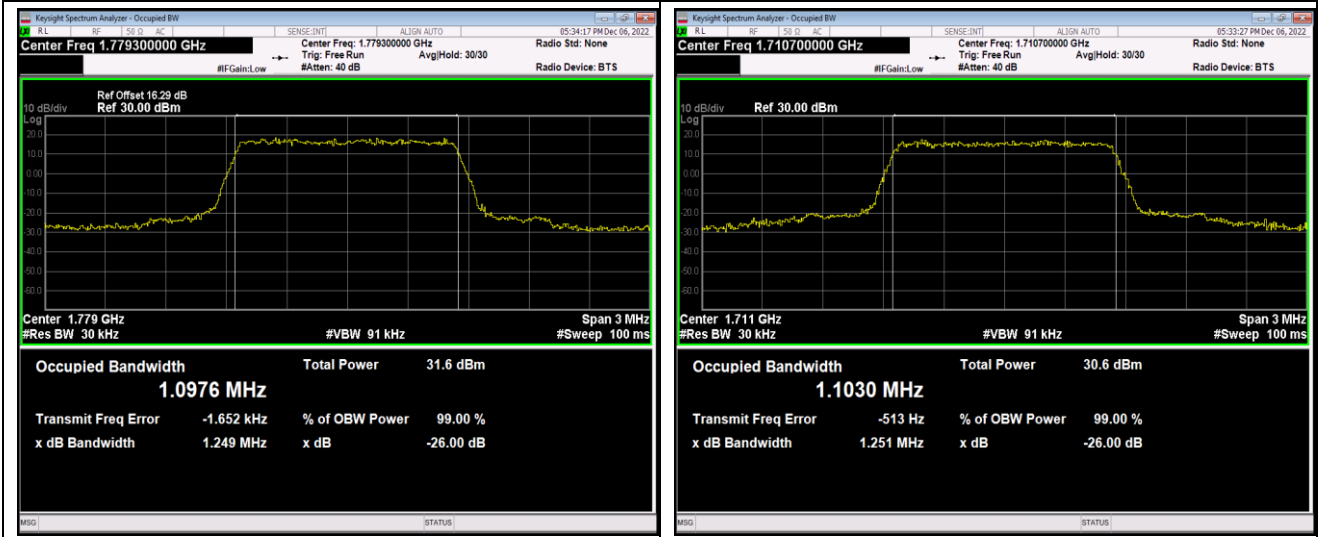

Band41-20MHz-QPSK-41140-100RB#0

Band41-20MHz-16QAM-40140-100RB#0

Band41-20MHz-16QAM-40640-100RB#0

Band66-1.4MHz-QPSK-132665-6RB#0

Band66-1.4MHz-16QAM-131979-6RB#0

Band66-1.4MHz-16QAM-132322-6RB#0

Band66-1.4MHz-16QAM-132665-6RB#0