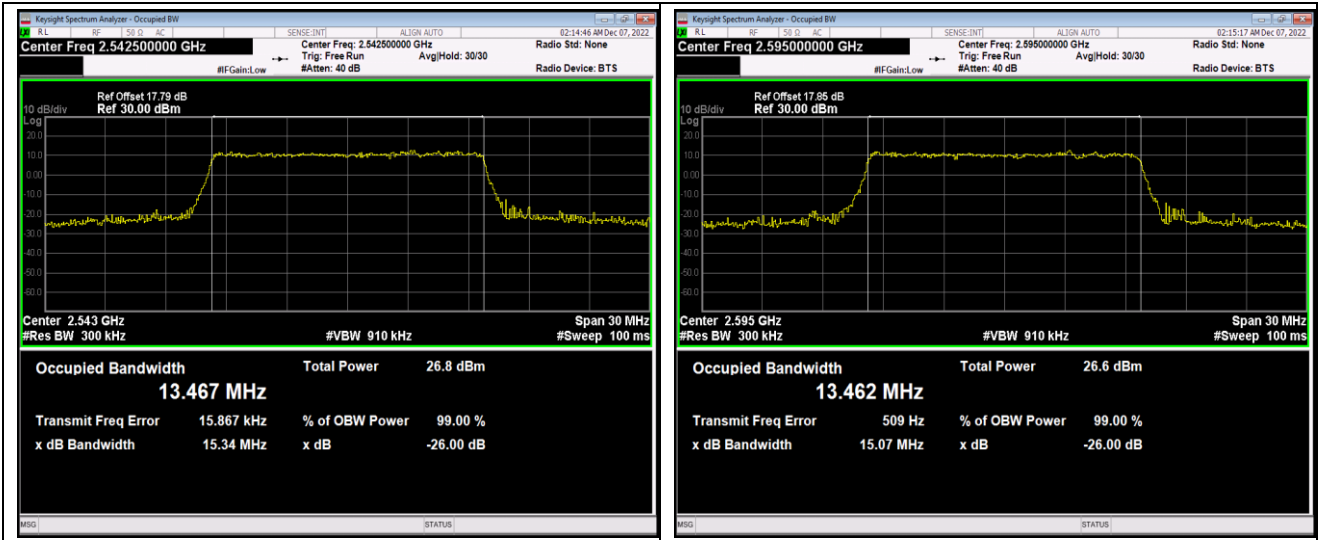

Band41-15MHz-64QAM-40115-75RB#0

Band41-15MHz-64QAM-40640-75RB#0

Band41-15MHz-64QAM-41165-75RB#0

Band41-20MHz-QPSK-40140-100RB#0