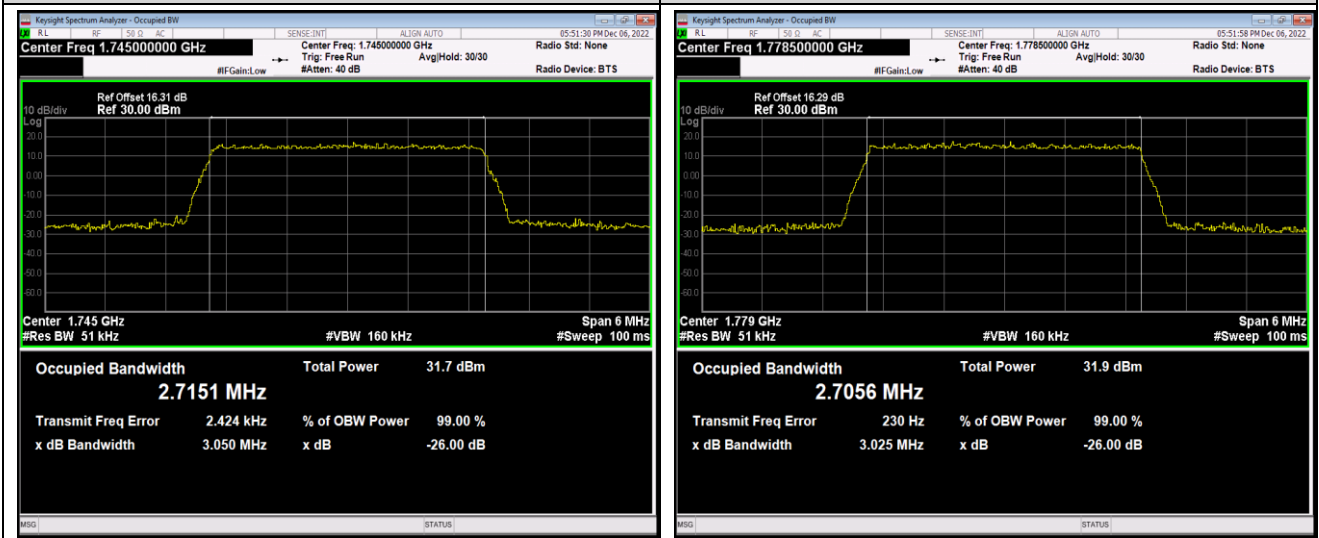

Band66-1.4MHz-64QAM-131979-6RB#0

Band66-1.4MHz-64QAM-132322-6RB#0

Band66-1.4MHz-64QAM-132665-6RB#0

Band66-3MHz-QPSK-131987-15RB#0

Band66-3MHz-QPSK-132322-15RB#0

Band66-3MHz-QPSK-132657-15RB#0

Band66-3MHz-16QAM-131987-15RB#0