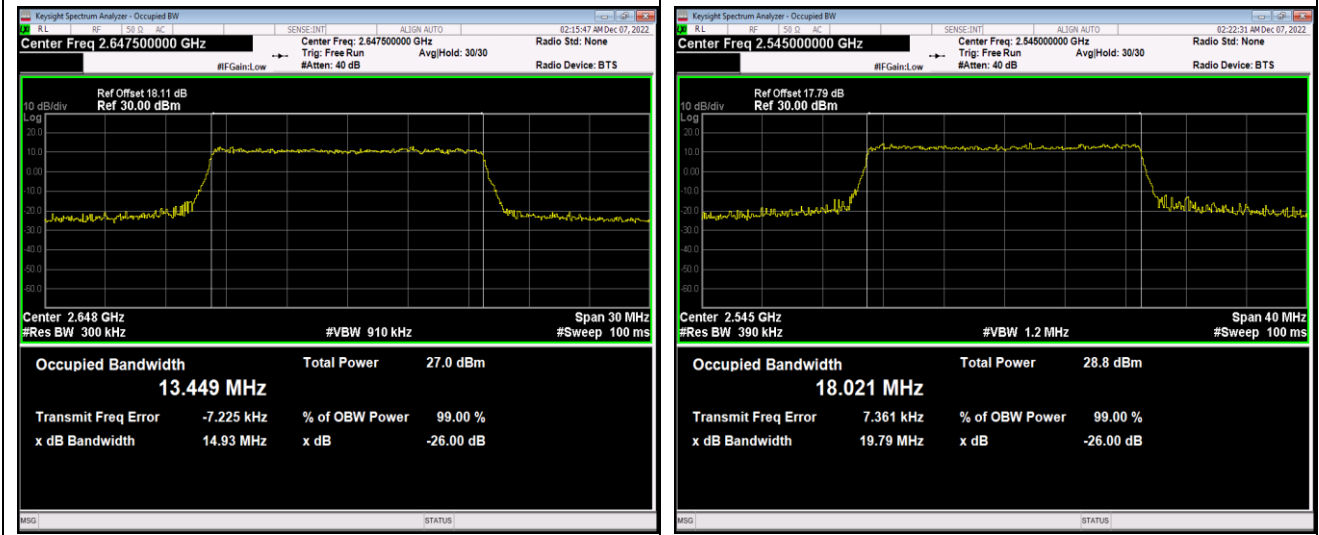

Band41-15MHz-16QAM-40640-75RB#0

Band41-15MHz-16QAM-41165-75RB#0

Band41-15MHz-64QAM-40115-75RB#0

Band41-15MHz-64QAM-40640-75RB#0

Band41-15MHz-64QAM-41165-75RB#0

Band41-20MHz-QPSK-40140-100RB#0

Band41-20MHz-QPSK-40640-100RB#0