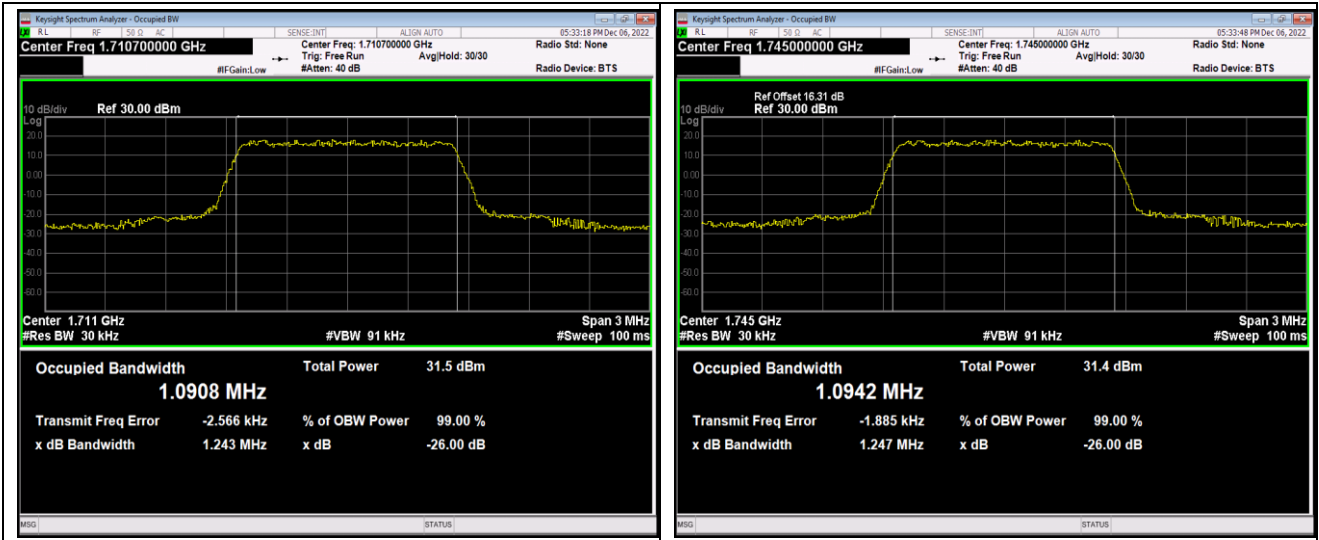

Band66-1.4MHz-QPSK-132665-6RB#0

Band66-1.4MHz-16QAM-131979-6RB#0