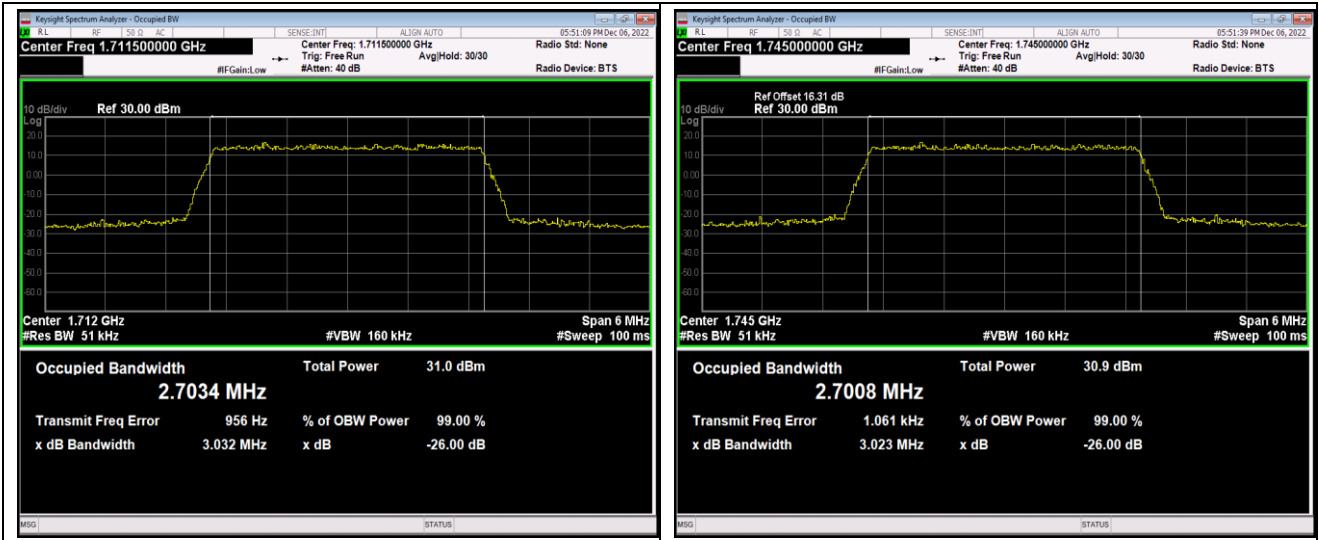

Band66-3MHz-16QAM-131987-15RB#0

Band66-3MHz-16QAM-132322-15RB#0

Band66-3MHz-16QAM-132657-15RB#0

Band66-3MHz-64QAM-131987-15RB#0