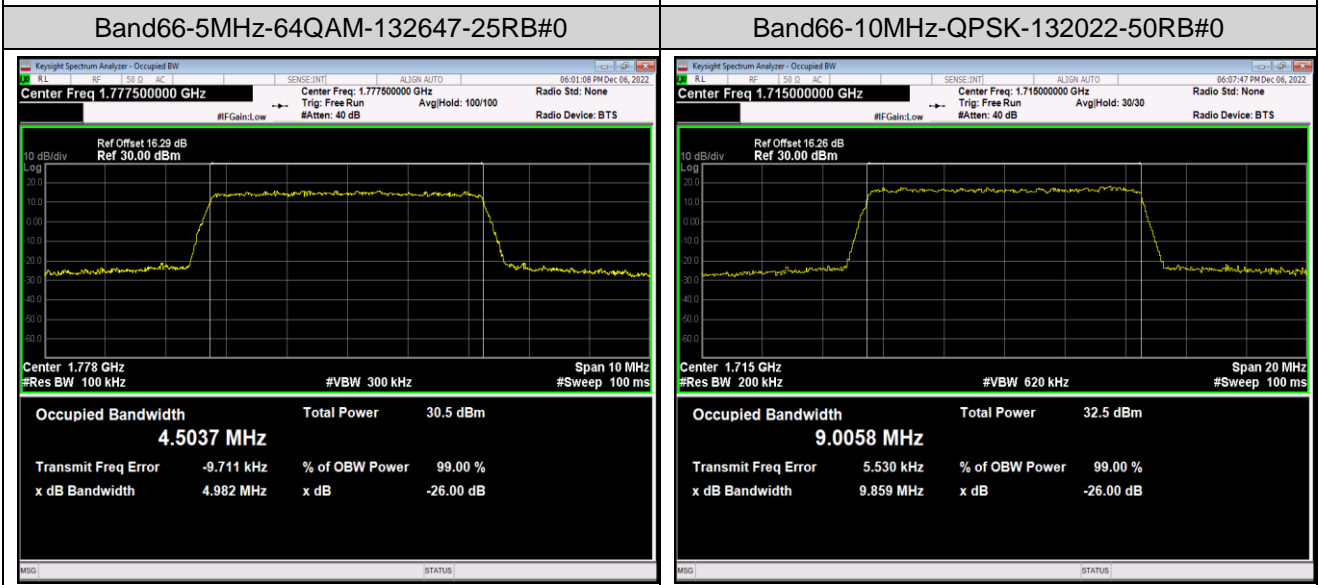

Band66-5MHz-QPSK-132647-25RB#0

Band66-5MHz-16QAM-131997-25RB#0

Band66-5MHz-16QAM-132322-25RB#0

Band66-5MHz-16QAM-132647-25RB#0

Band66-5MHz-64QAM-131997-25RB#0

Band66-5MHz-64QAM-132322-25RB#0

Band66-10MHz-16QAM-132622-50RB#0