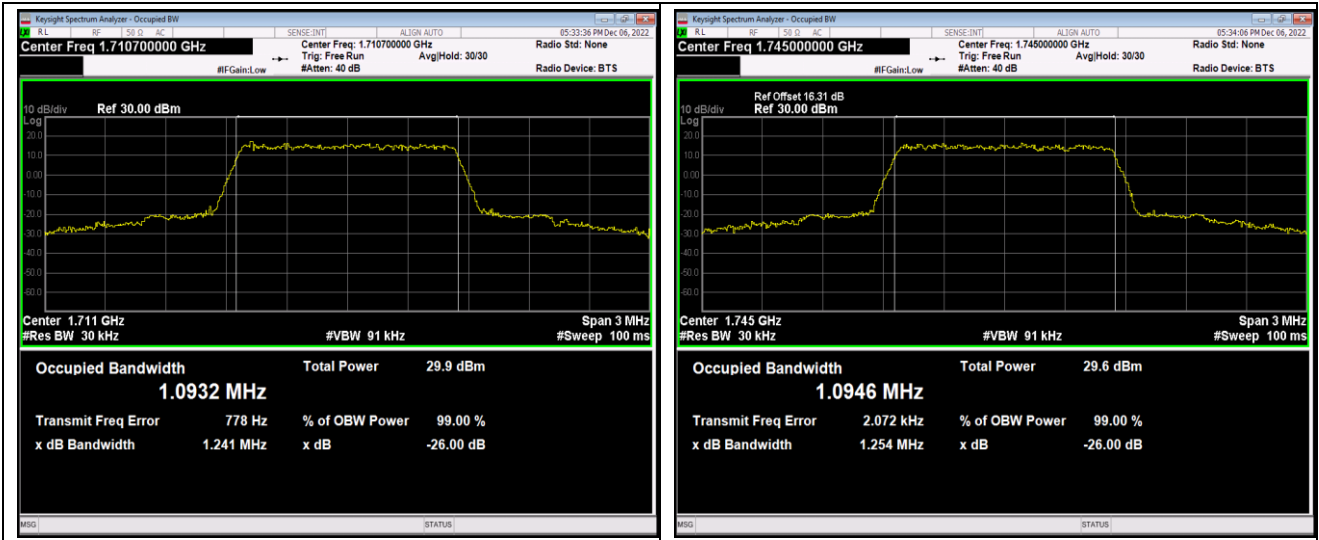

Band66-1.4MHz-64QAM-131979-6RB#0

Band66-1.4MHz-64QAM-132322-6RB#0

Band66-1.4MHz-64QAM-132665-6RB#0

Band66-3MHz-QPSK-131987-15RB#0