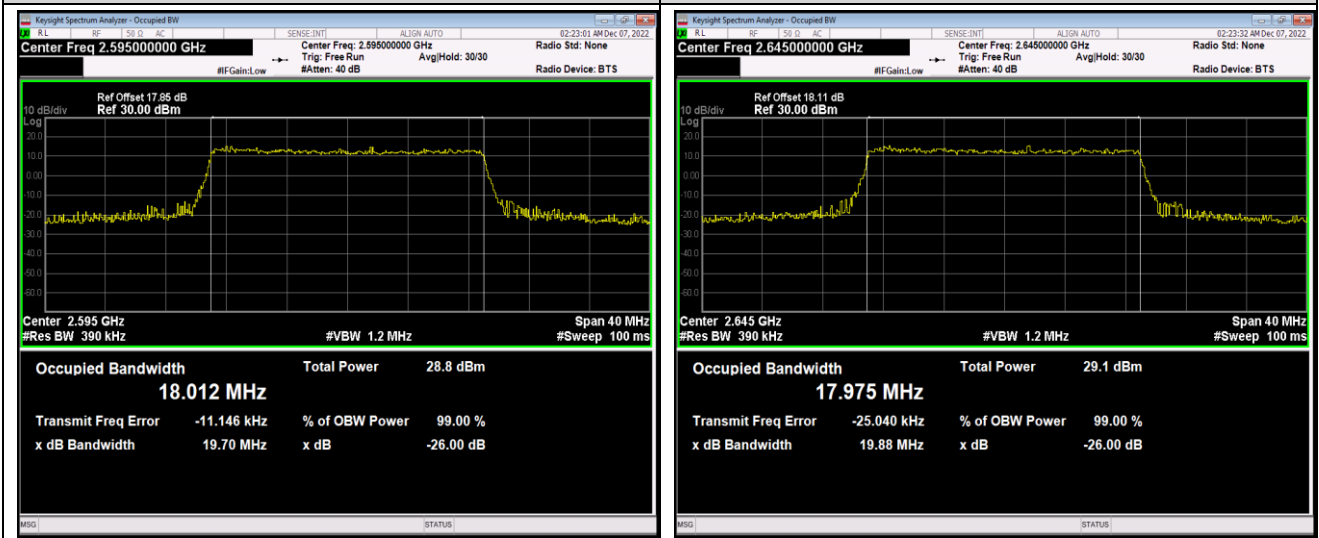

Band41-20MHz-QPSK-40640-100RB#0

Band41-20MHz-QPSK-41140-100RB#0

Band41-20MHz-16QAM-40140-100RB#0

Band41-20MHz-16QAM-40640-100RB#0