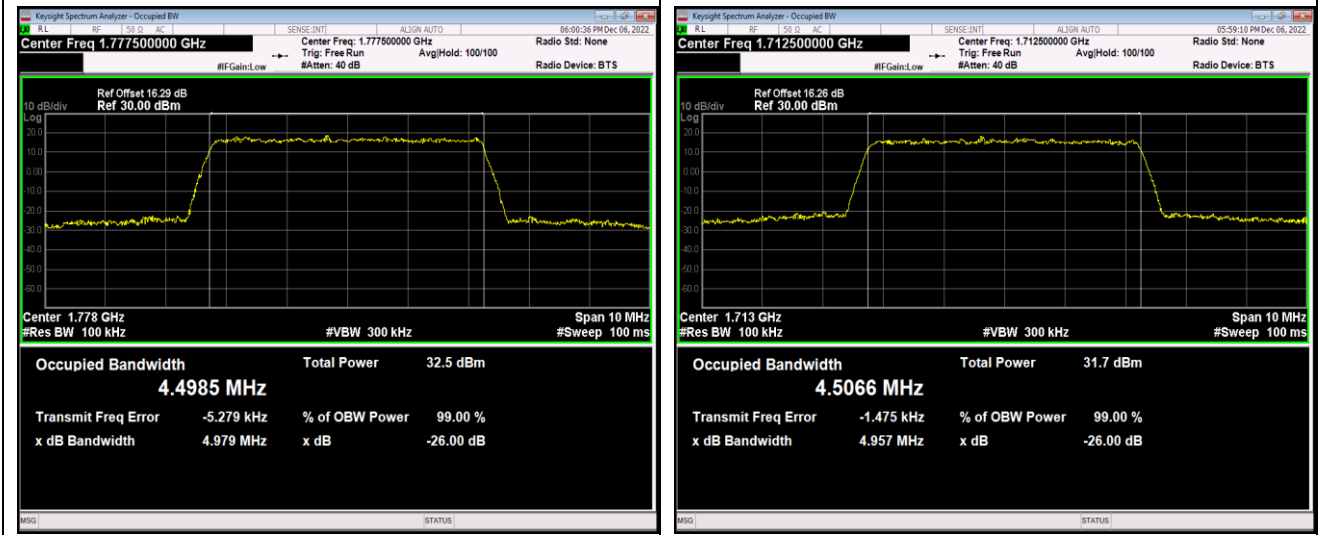

Band66-5MHz-QPSK-132647-25RB#0

Band66-5MHz-16QAM-131997-25RB#0

Band66-5MHz-16QAM-132322-25RB#0

Band66-5MHz-16QAM-132647-25RB#0