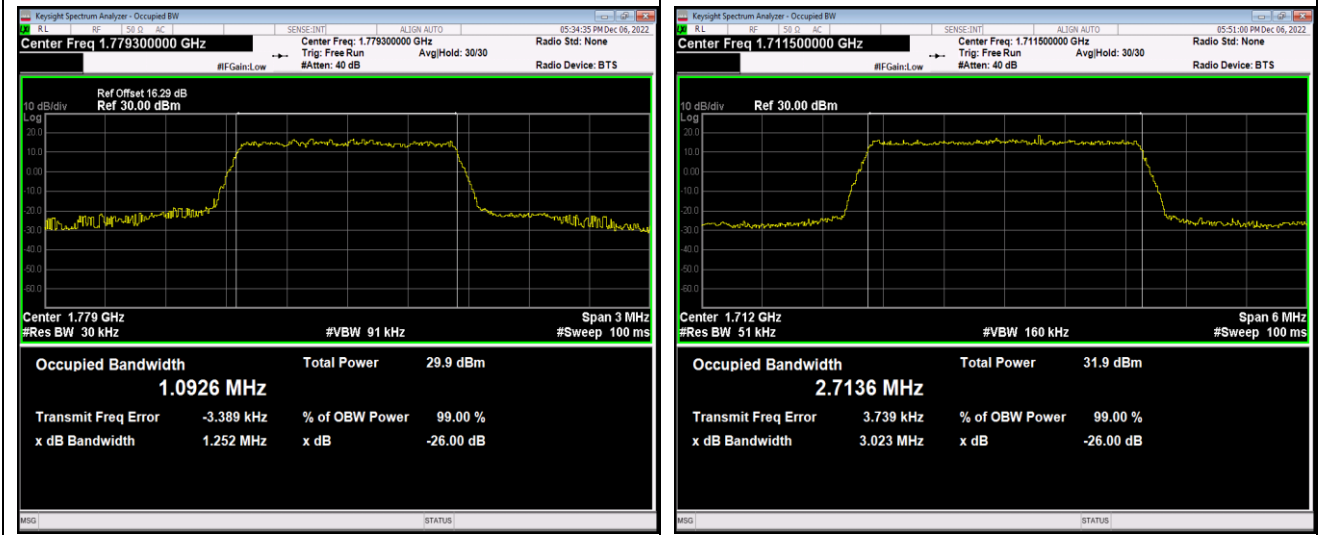

Band66-1.4MHz-64QAM-132665-6RB#0

Band66-3MHz-QPSK-131987-15RB#0

Band66-3MHz-QPSK-132322-15RB#0

Band66-3MHz-QPSK-132657-15RB#0