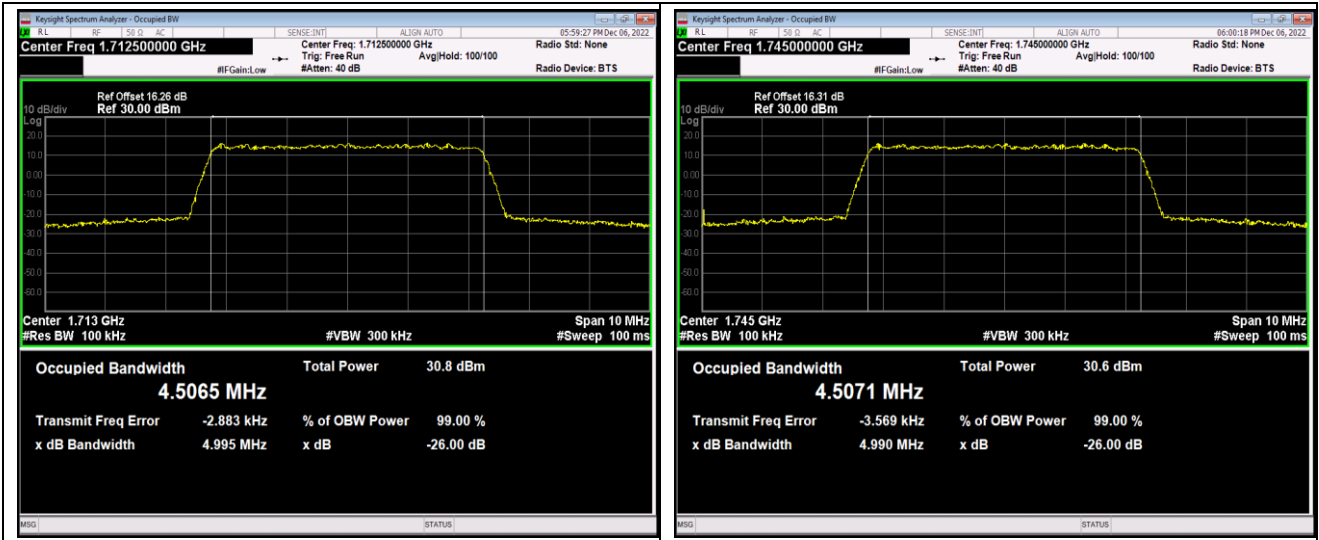

Band66-5MHz-QPSK-132647-25RB#0

Band66-5MHz-16QAM-131997-25RB#0

Band66-5MHz-16QAM-132322-25RB#0

Band66-5MHz-16QAM-132647-25RB#0

Band66-5MHz-64QAM-131997-25RB#0

Band66-5MHz-64QAM-132322-25RB#0

Band66-10MHz-16QAM-132622-50RB#0