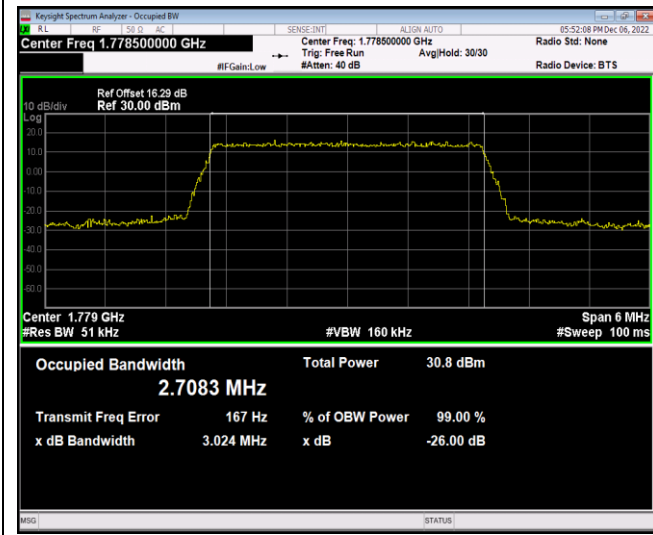

Band66-3MHz-16QAM-132657-15RB#0

Band66-3MHz-64QAM-132322-15RB#0