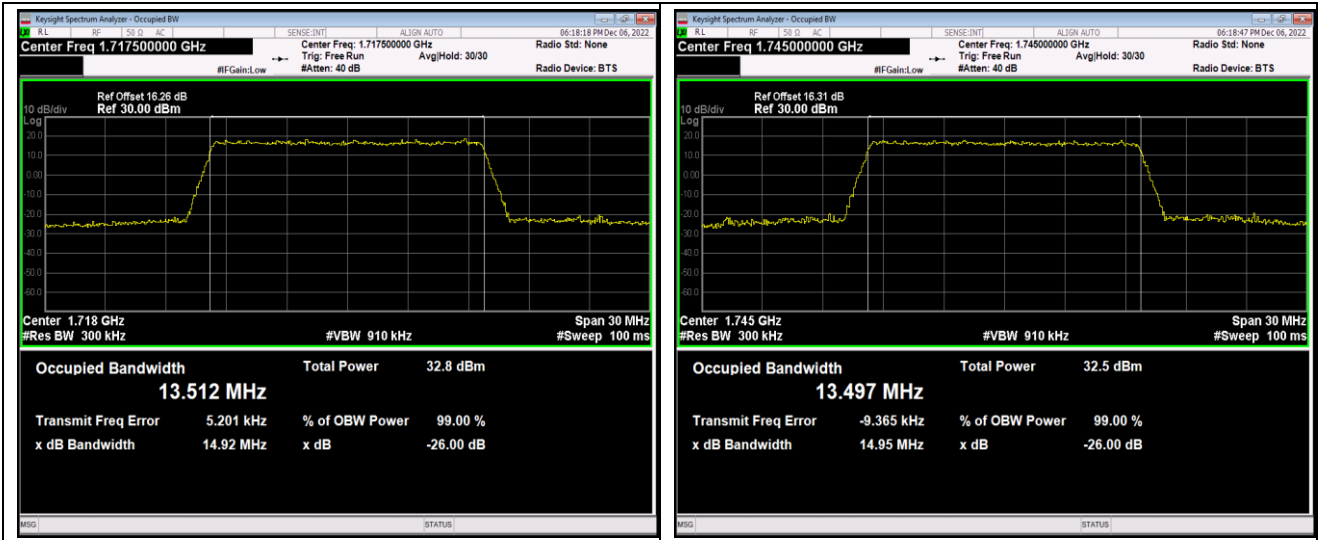

Band66-10MHz-64QAM-132022-50RB#0

Band66-10MHz-64QAM-132322-50RB#0

Band66-10MHz-64QAM-132622-50RB#0

Band66-15MHz-QPSK-132047-75RB#0

Band66-15MHz-QPSK-132322-75RB#0

Band66-15MHz-QPSK-132597-75RB#0

Band66-15MHz-16QAM-132047-75RB#0