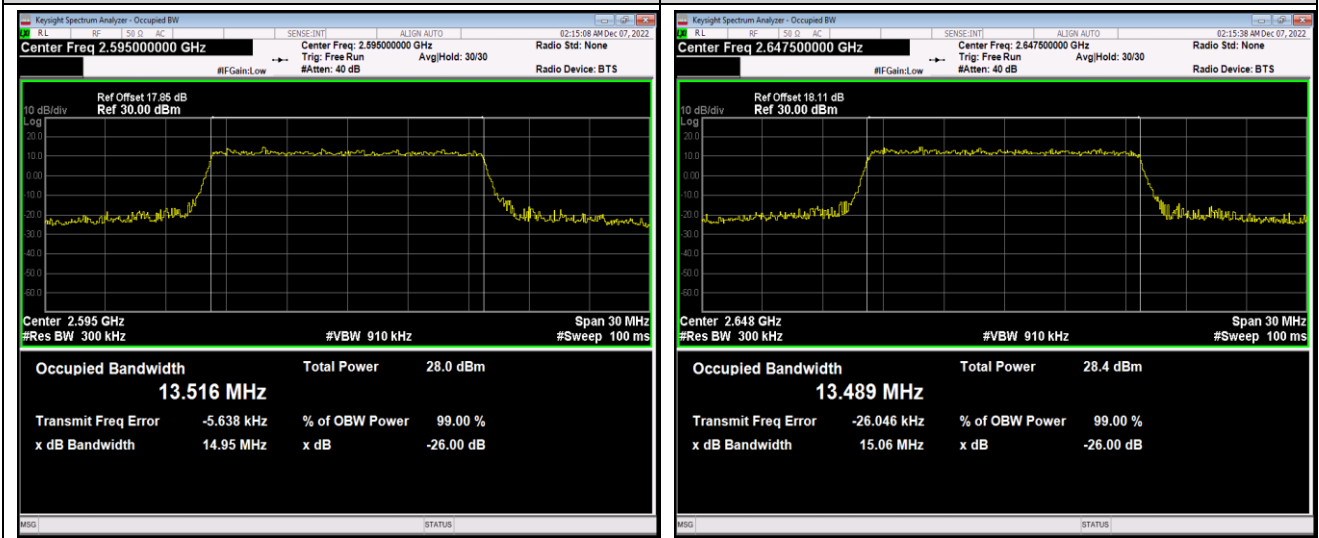

Band41-15MHz-16QAM-40640-75RB#0

Band41-15MHz-16QAM-41165-75RB#0

Band41-15MHz-64QAM-40115-75RB#0

Band41-15MHz-64QAM-40640-75RB#0