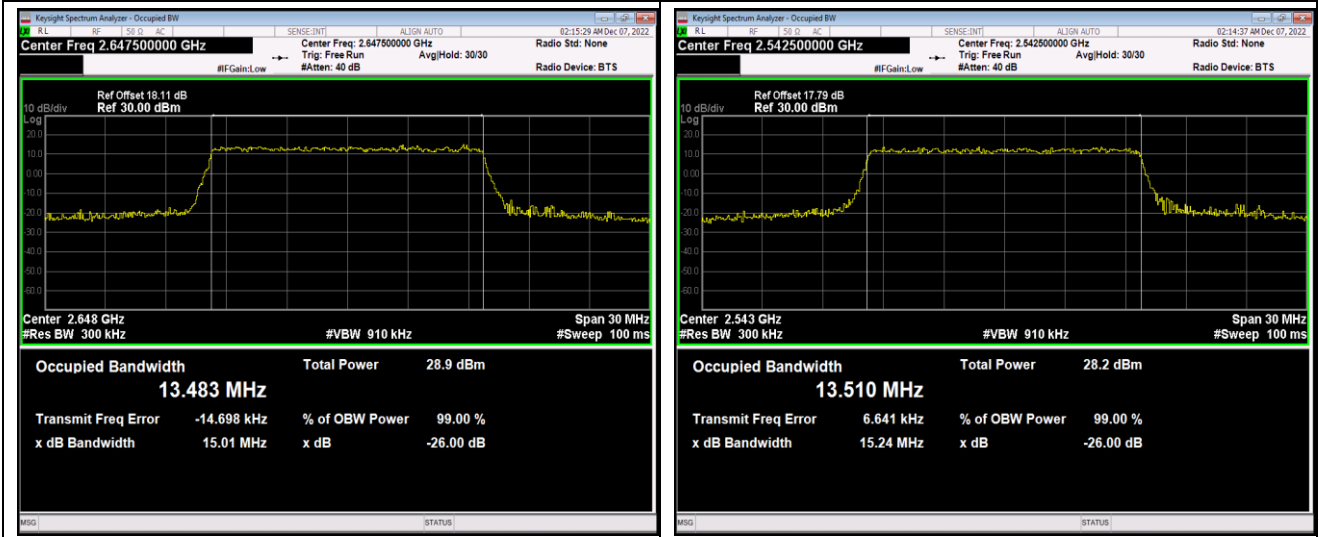

Band41-10MHz-64QAM-40090-50RB#0

Band41-10MHz-64QAM-40640-50RB#0

Band41-10MHz-64QAM-41190-50RB#0

Band41-15MHz-QPSK-40115-75RB#0

Band41-15MHz-QPSK-40640-75RB#0

Band41-15MHz-QPSK-41165-75RB#0

Band41-15MHz-16QAM-40115-75RB#0