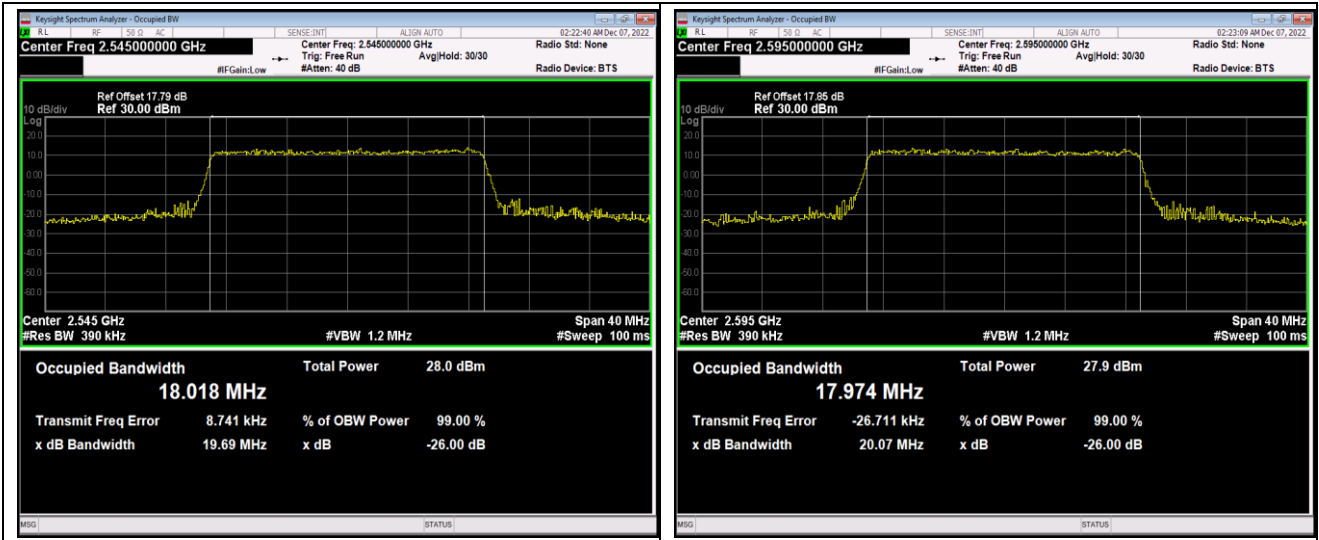

Band41-20MHz-16QAM-40140-100RB#0

Band41-20MHz-16QAM-40640-100RB#0