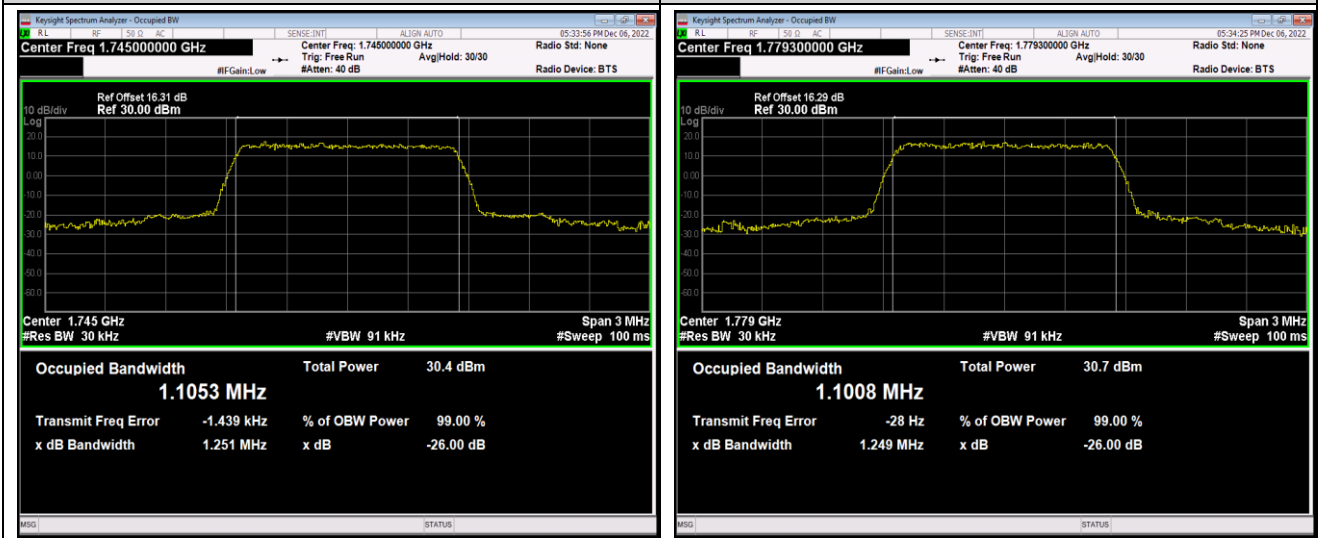

Band41-20MHz-QPSK-41140-100RB#0

Band41-20MHz-16QAM-40140-100RB#0

Band41-20MHz-16QAM-40640-100RB#0

Band66-1.4MHz-QPSK-132665-6RB#0

Band66-1.4MHz-16QAM-131979-6RB#0

Band66-1.4MHz-16QAM-132322-6RB#0

Band66-1.4MHz-16QAM-132665-6RB#0