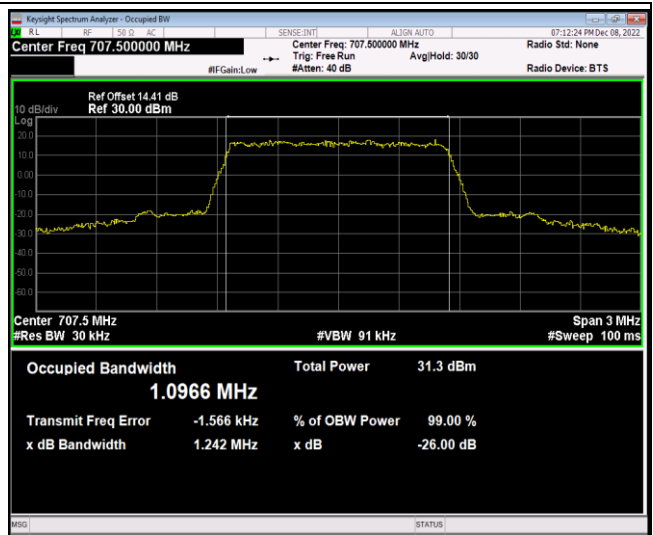

Band7-20MHz-16QAM-21350-100RB#0

Band7-20MHz-64QAM-20850-100RB#0

Band7-20MHz-64QAM-21100-100RB#0

Band7-20MHz-64QAM-21350-100RB#0

Band12-1.4MHz-QPSK-23017-6RB#0

Band12-1.4MHz-QPSK-23095-6RB#0

Band12-1.4MHz-QPSK-23173-6RB#0