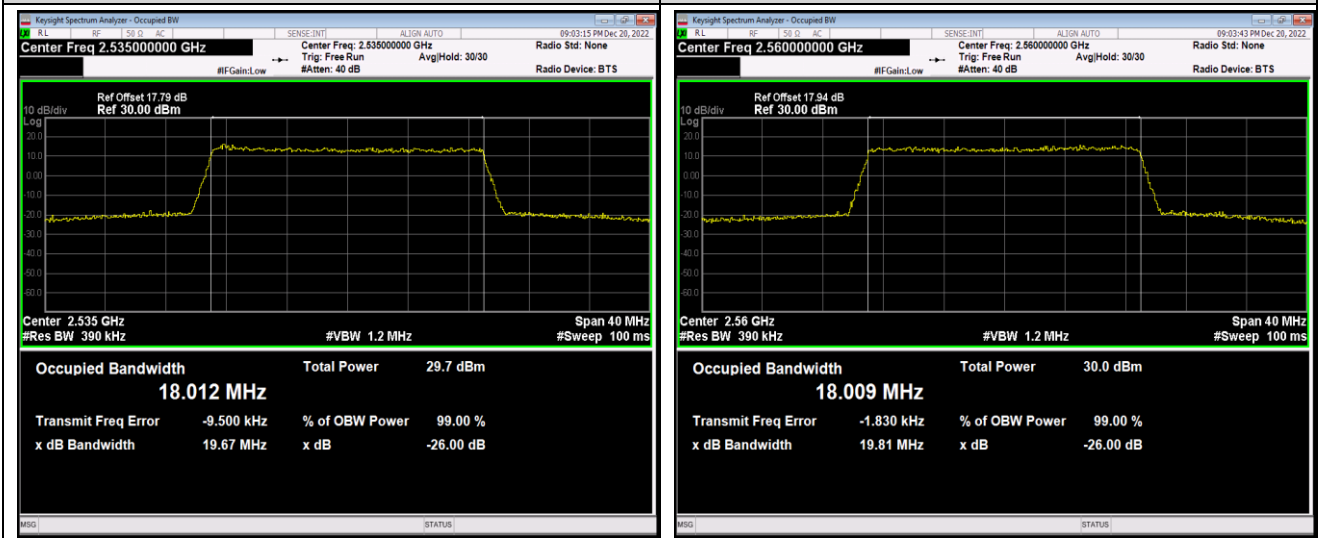

Band7-20MHz-16QAM-21350-100RB#0

Band7-20MHz-64QAM-20850-100RB#0

Band7-20MHz-64QAM-21100-100RB#0

Band7-20MHz-64QAM-21350-100RB#0

Band12-1.4MHz-QPSK-23017-6RB#0

Band12-1.4MHz-QPSK-23095-6RB#0

Band12-1.4MHz-QPSK-23173-6RB#0