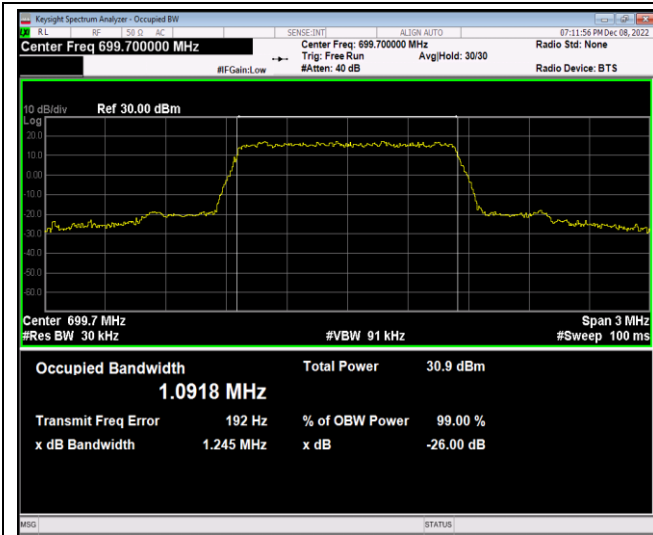

Band7-20MHz-16QAM-21350-100RB#0

Band7-20MHz-64QAM-20850-100RB#0

Band7-20MHz-64QAM-21100-100RB#0

Band7-20MHz-64QAM-21350-100RB#0

Band12-1.4MHz-QPSK-23017-6RB#0

Band12-1.4MHz-QPSK-23095-6RB#0

Band12-1.4MHz-QPSK-23173-6RB#0