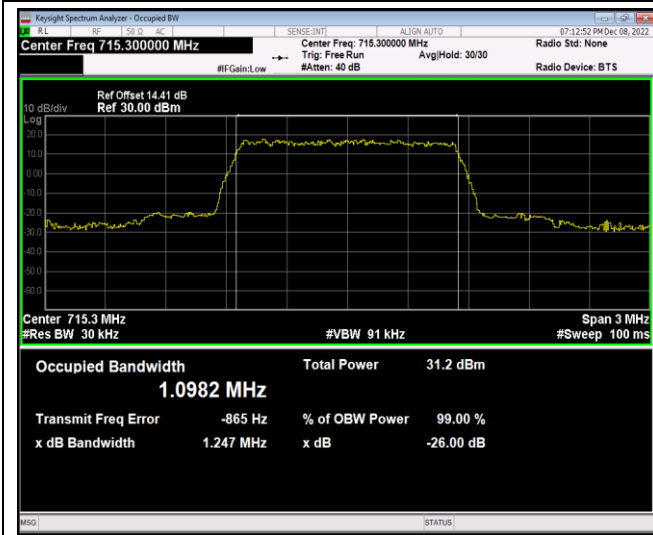

Band12-1.4MHz-QPSK-23173-6RB#0

Band12-1.4MHz-16QAM-23095-6RB#0