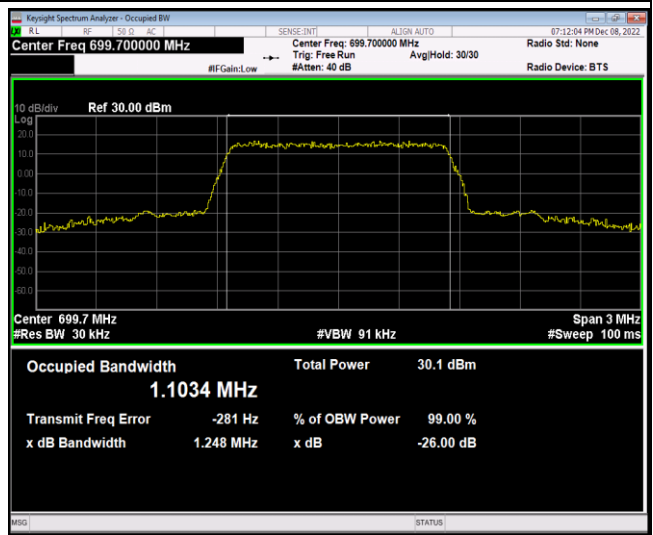

Band12-1.4MHz-16QAM-23017-6RB#0

Band12-1.4MHz-16QAM-23173-6RB#0