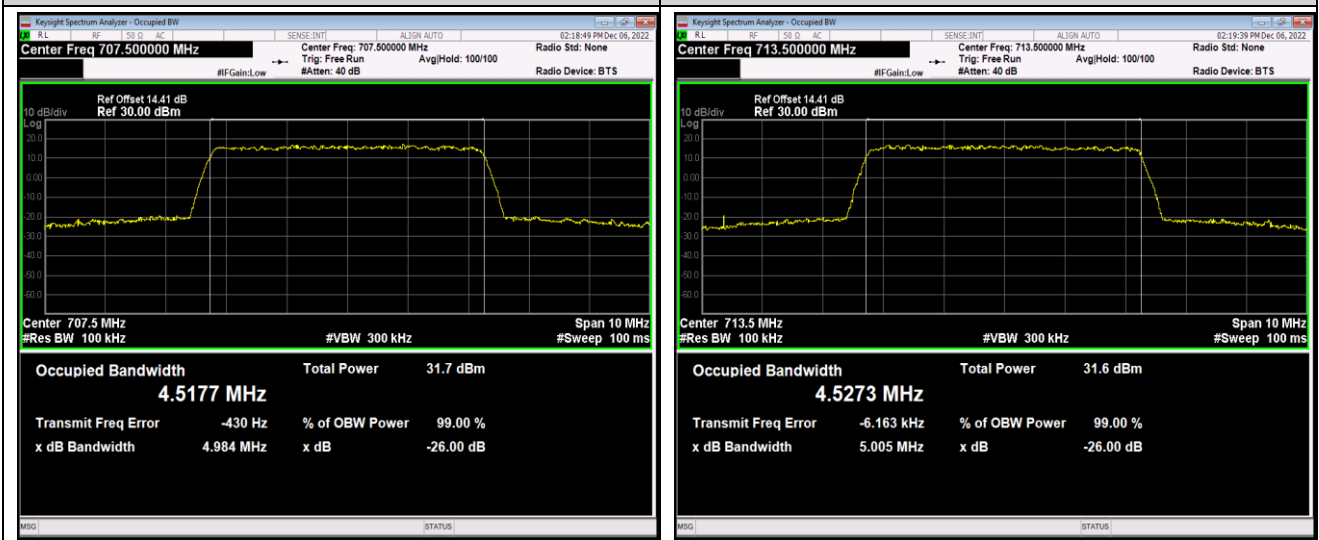

Band12-3MHz-64QAM-23165-15RB#0

Band12-5MHz-QPSK-23035-25RB#0

Band12-5MHz-QPSK-23095-25RB#0

Band12-5MHz-QPSK-23155-25RB#0

Band12-5MHz-16QAM-23035-25RB#0

Band12-5MHz-16QAM-23095-25RB#0

Band12-5MHz-16QAM-23155-25RB#0