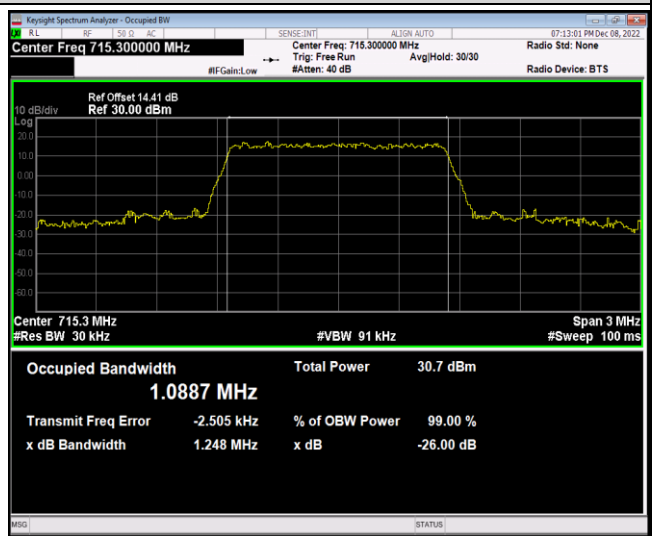

Band12-1.4MHz-16QAM-23017-6RB#0

Band12-1.4MHz-16QAM-23095-6RB#0

Band12-1.4MHz-16QAM-23173-6RB#0

Band12-1.4MHz-64QAM-23017-6RB#0

Band12-1.4MHz-64QAM-23095-6RB#0

Band12-1.4MHz-64QAM-23173-6RB#0

Band12-3MHz-QPSK-23025-15RB#0