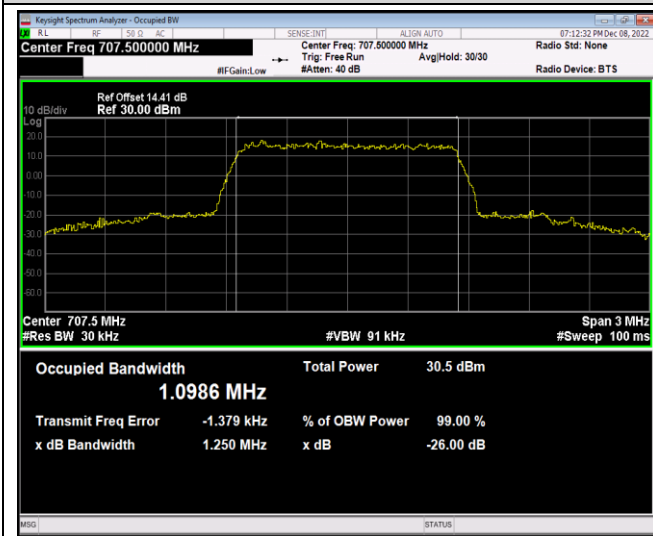

Band12-1.4MHz-16QAM-23095-6RB#0

Band12-1.4MHz-64QAM-23017-6RB#0