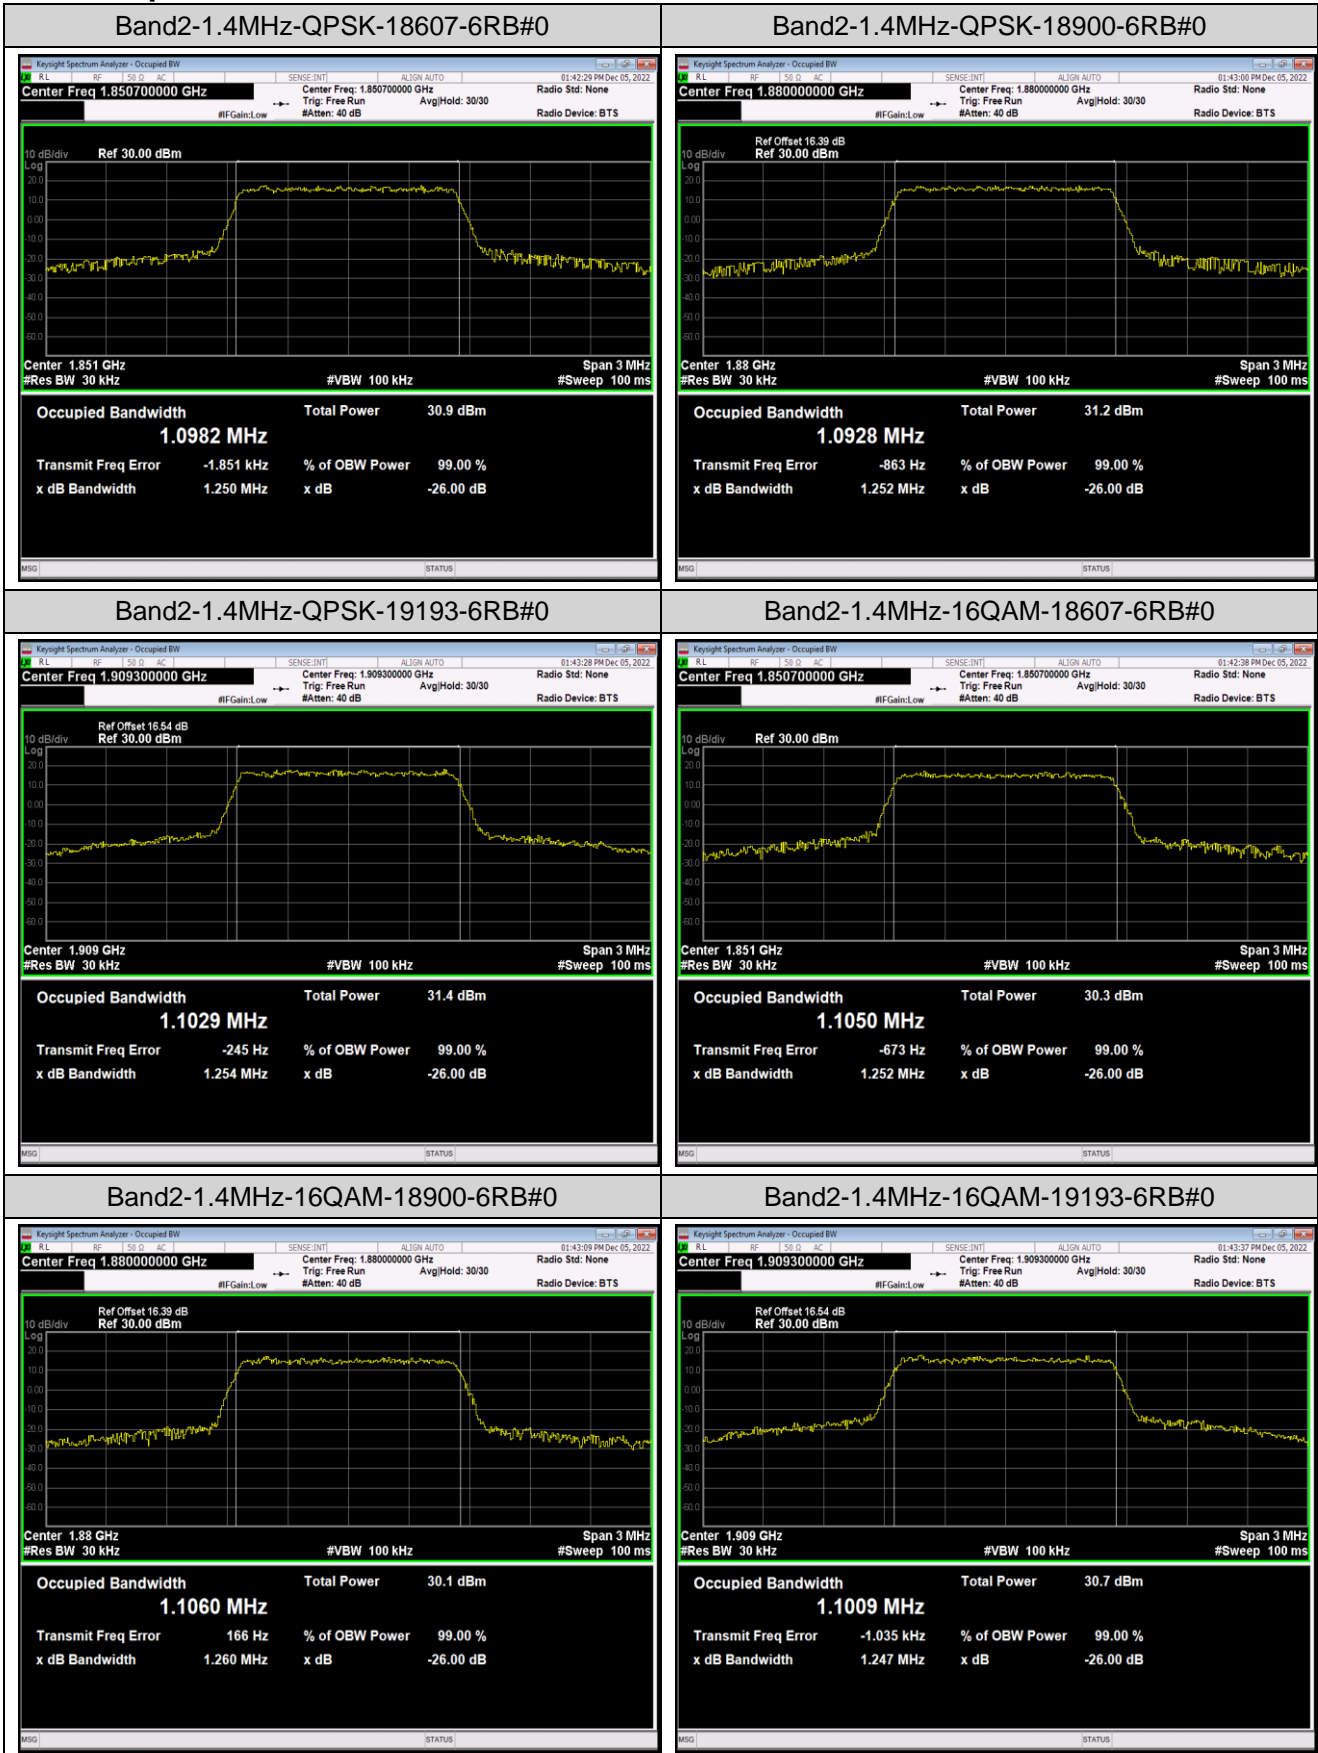

Test Graphs