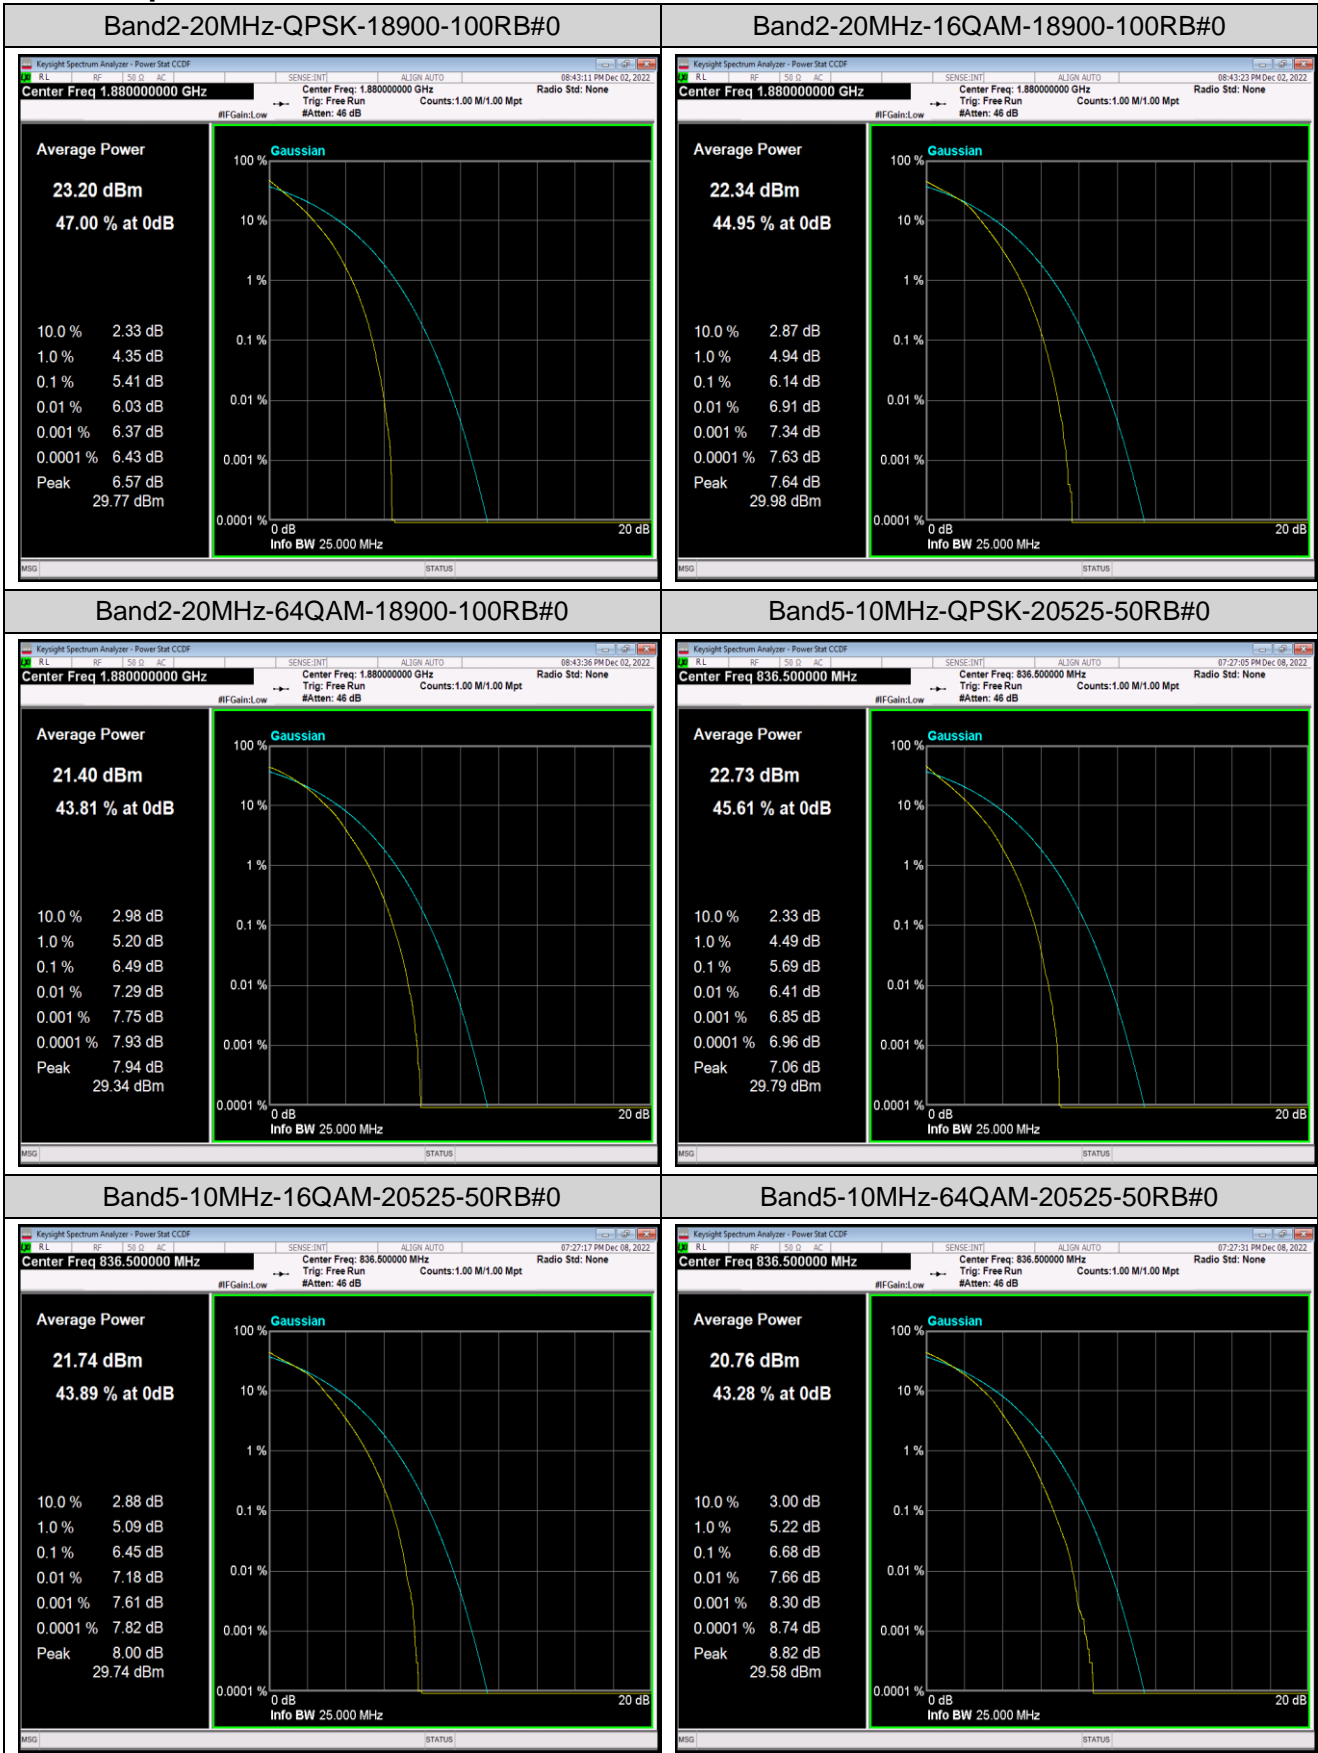

Test Graphs