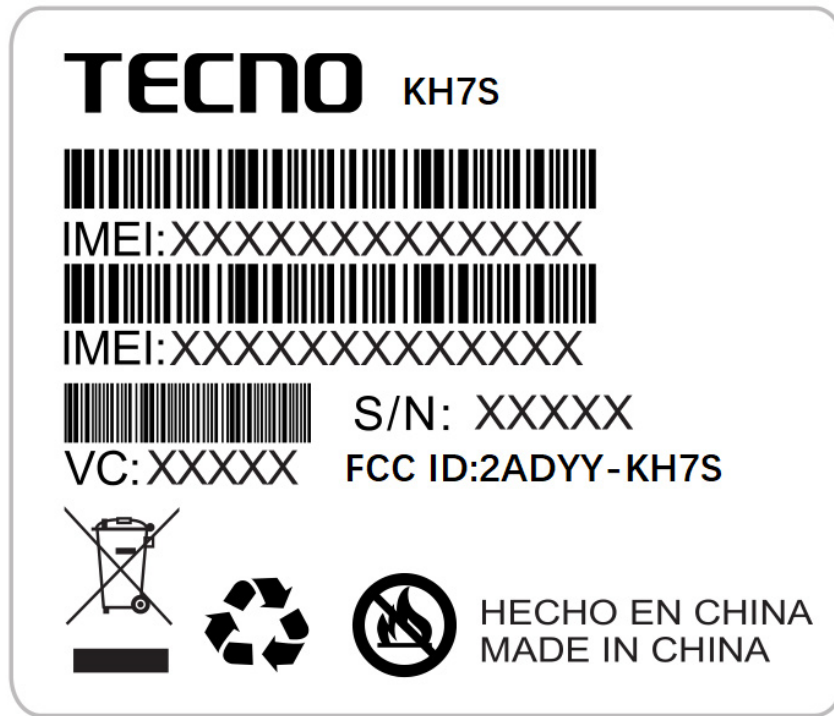

### FCC ID Label

### FCC ID Label Location Information

The label shown shall be permanently affixed at a conspicuous location on the device and be readily visible to the user at the time purchase (Labeling requirements per 2.925)