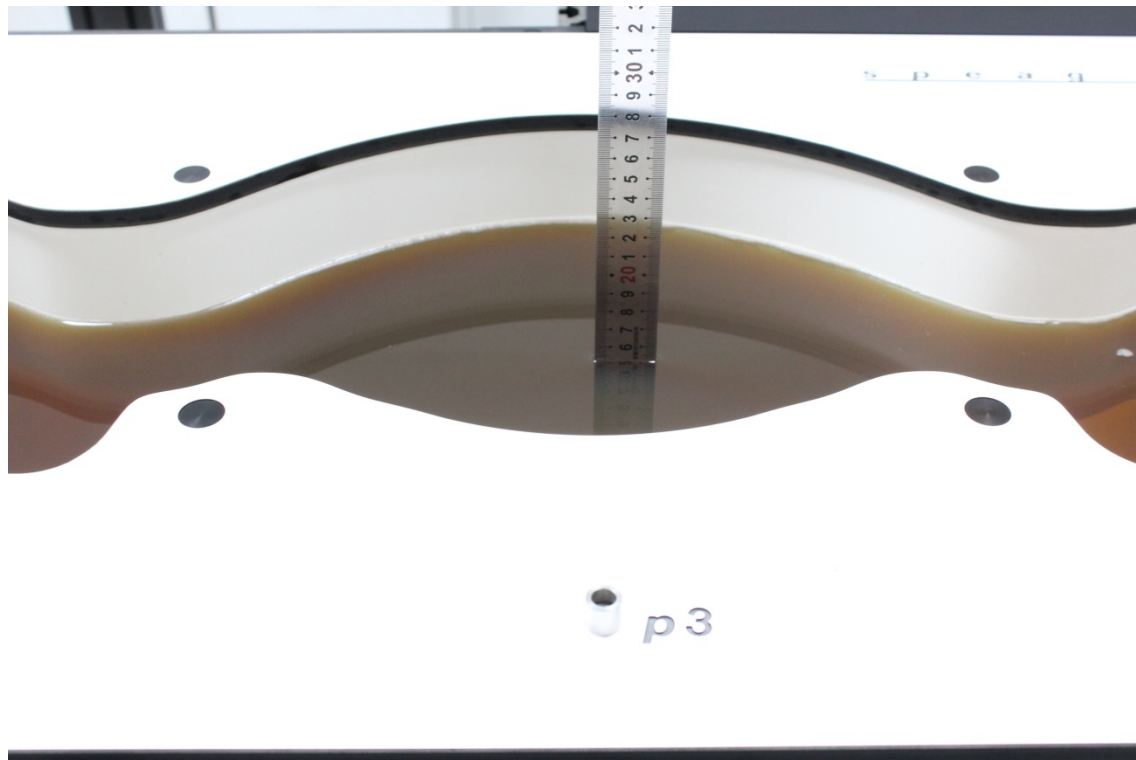

APPENDIX B EUT TEST POSITION PHOTOS

Liquid depth $\geq 15\text{cm}$

- Phantom: SAM-Twin V8.0 P1aP2a; Type: QD 000 P41 AA ; Serial: 1962

Head Left Cheek Setup Photo

Head Left Tilt Setup Photo

Head Right Cheek Setup Photo

Head Right Tilt Setup Photo

Body (Worn) Back Setup Photo (10mm)

Body Left Setup Photo (10mm)

Body Right Setup Photo (10mm)

Body Top Setup Photo (10mm)