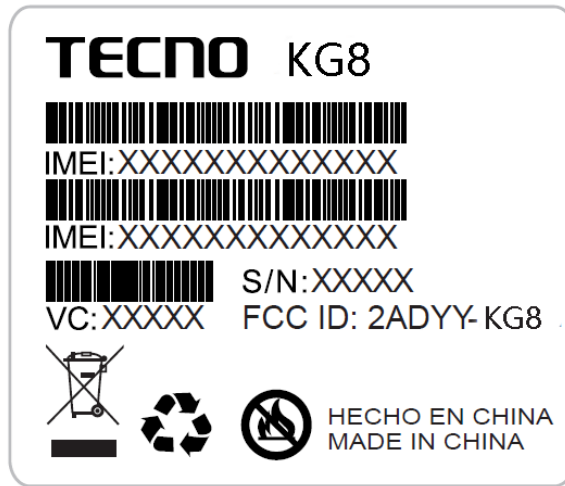

## EXHIBIT A - FCC ID LABEL AND LOCATION

### FCC ID Label

### FCC ID Label Location Information

The label shown shall be permanently affixed at a conspicuous location on the device and be readily visible to the user at the time purchase (Labeling requirements per 2.925)