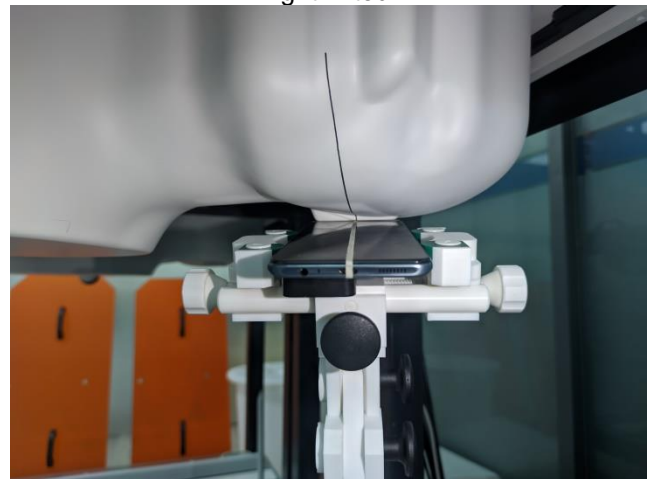

EUT Photos (Model: KG7)

EUT Antenna Locations

SAR Test Setup Photos

Head

Right Cheek

Right Tilted

Left Cheek

Left Tilted

Body

Front side (10mm)

Back side(10mm)

Left side(10mm)

Right side(10mm)

Top side(10mm)

EUT holder Perturbation Evaluation Test Setup Photos

DUT with device holder (DUT direct contact with the phantom)

DUT without device holder (DUT direct contact with the phantom)