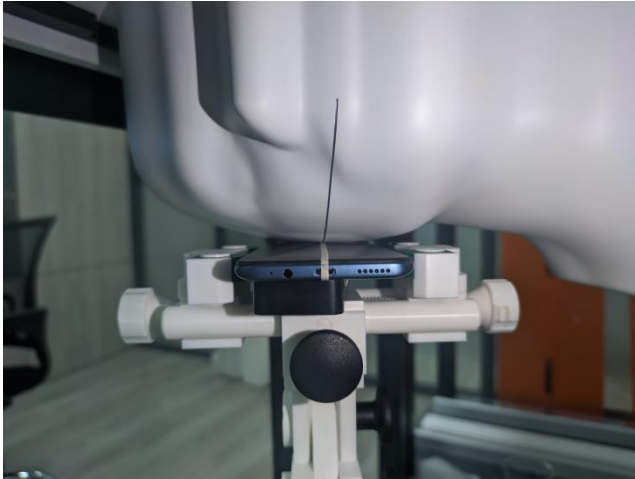

EUT Photos (Model: KG7)

EUT Antenna Locations

SAR Test Setup Photos

Head

Right Cheek

Right Tilted

Left Cheek

Left Tilted

Body

Front side (10mm)

Back side(10mm)

Left side(10mm)

Right side(10mm)

Top side(10mm)

EUT holder Perturbation Evaluation Test Setup Photos

DUT with device holder (DUT direct contact with the phantom)

DUT without device holder (DUT direct contact with the phantom)