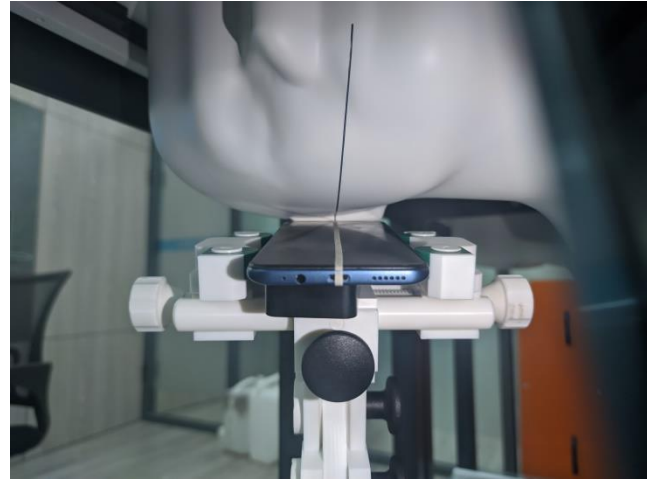

EUT Photos (Model: KG7)

EUT Antenna Locations

SAR Test Setup Photos

Head

Right Cheek

Right Tilted

Left Cheek

Left Tilted

Body

Front side (10mm)

Back side(10mm)

Left side(10mm)

Right side(10mm)

Top side(10mm)

EUT holder Perturbation Evaluation Test Setup Photos

DUT with device holder (DUT direct contact with the phantom)

DUT without device holder (DUT direct contact with the phantom)