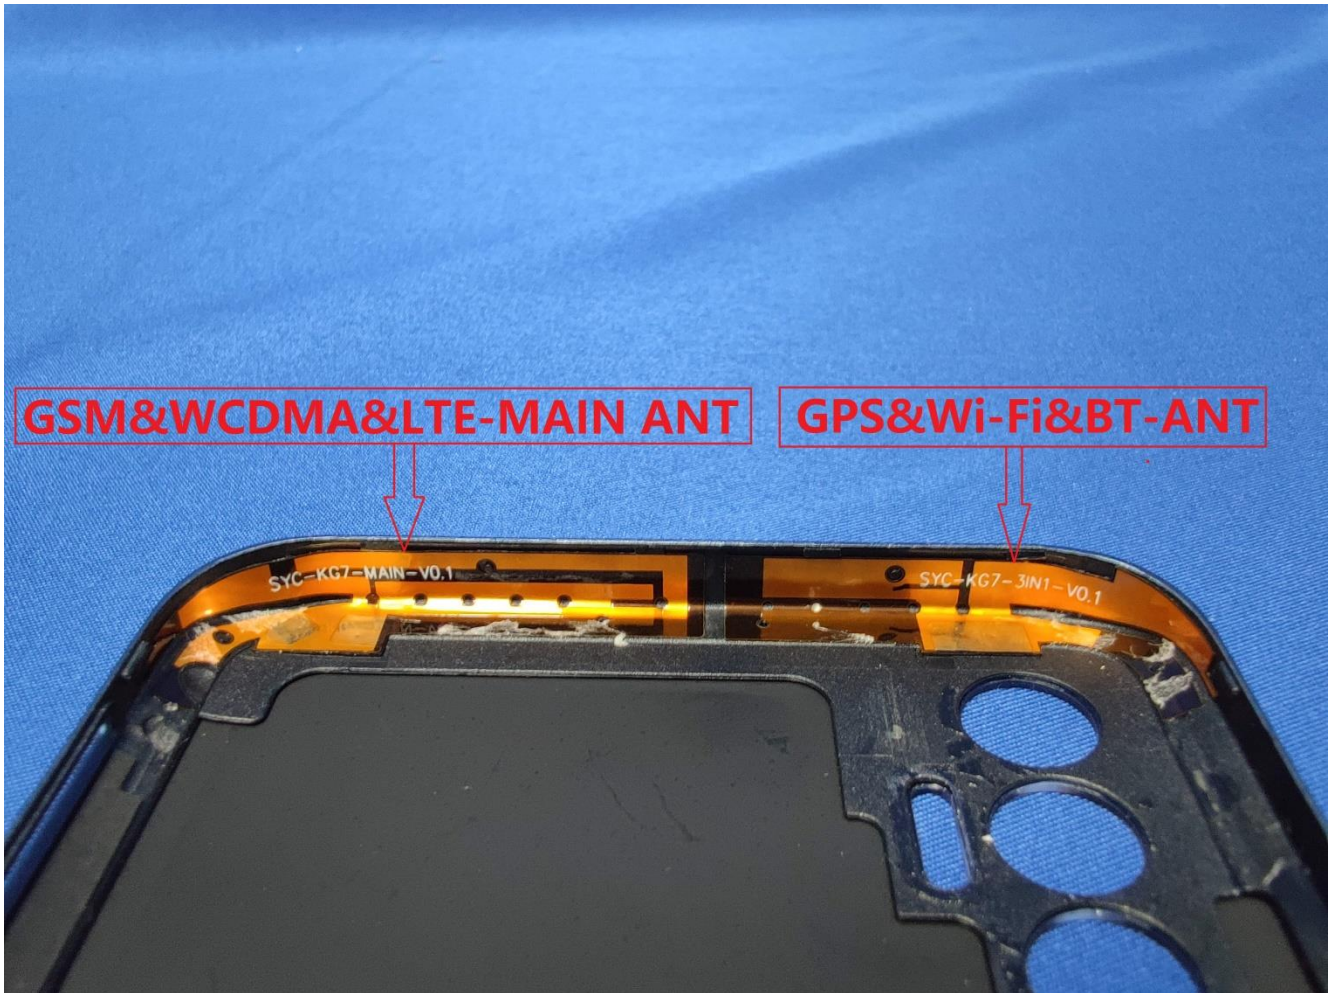

EUT Photos (Model: KG7)

EUT Antenna Locations

SAR Test Setup Photos

Head

Right Cheek

Right Tilted

Left Cheek

Left Tilted

Body

Front side (10mm)

Back side(10mm)

Left side(10mm)

Right side(10mm)

Top side(10mm)

EUT holder Perturbation Evaluation Test Setup Photos

DUT with device holder (DUT direct contact with the phantom)

DUT without device holder (DUT direct contact with the phantom)