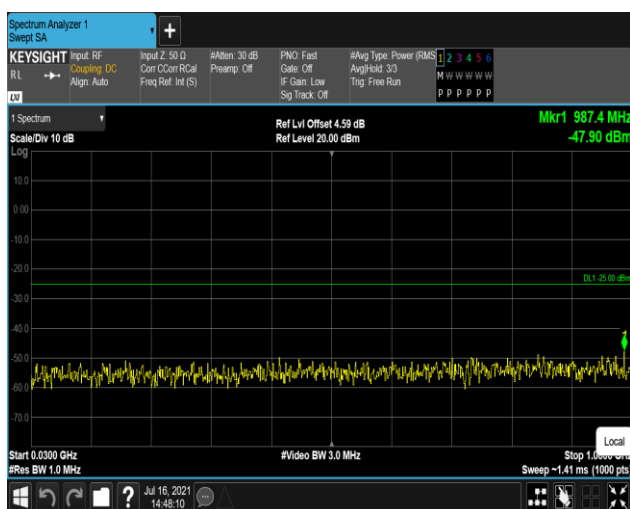

Band7-5MHz-16QAM-20775:30~1000MHz

Band7-5MHz-16QAM-20775:1000~27000MHz

Band7-5MHz-16QAM-21100:30~1000MHz

Band7-5MHz-16QAM-21100:1000~27000MHz

Band7-5MHz-16QAM-21425:30~1000MHz

Band7-5MHz-16QAM-21425:1000~27000MHz