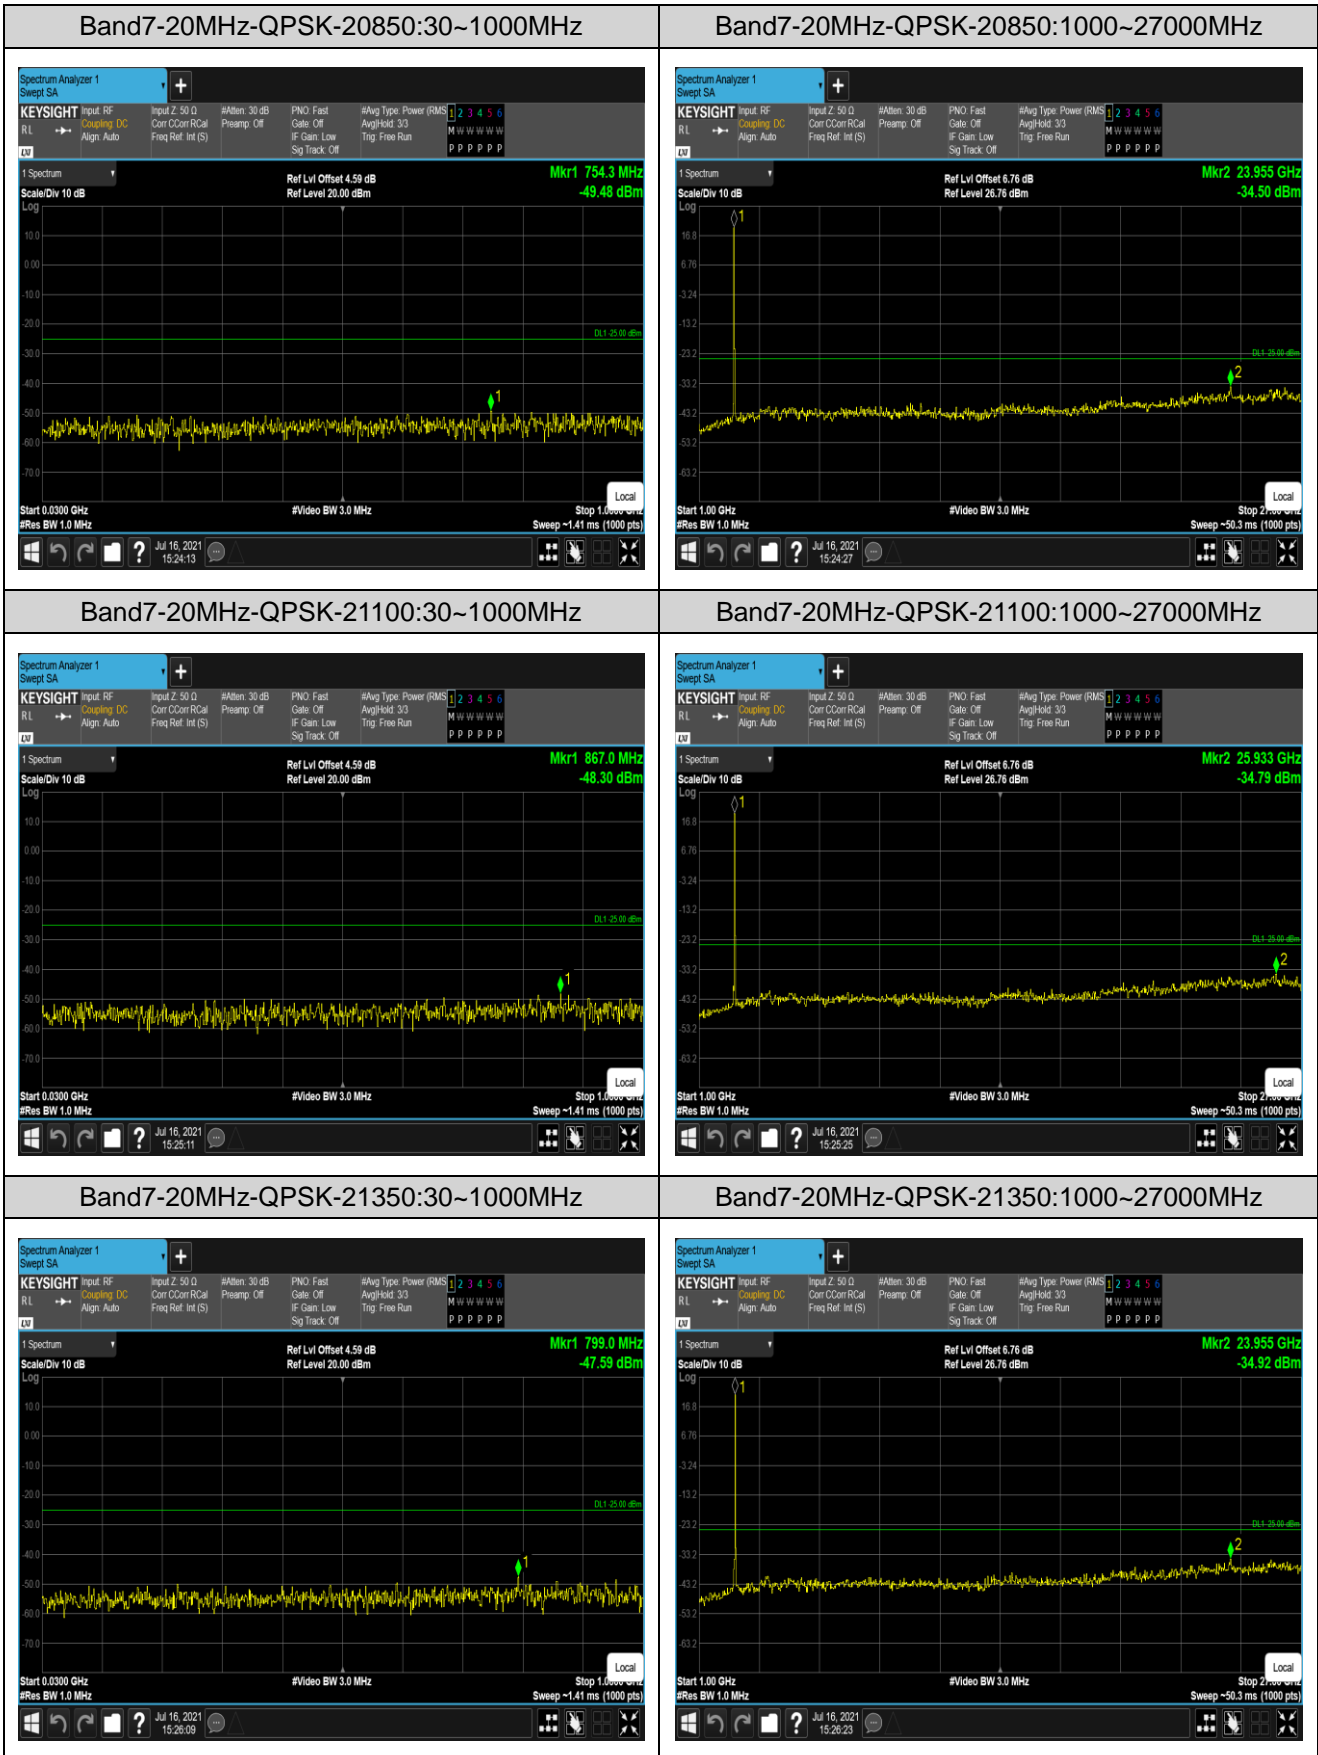

Band7-5MHz-16QAM-20775:30~1000MHz

Band7-5MHz-16QAM-20775:1000~27000MHz

Band7-5MHz-16QAM-21100:30~1000MHz

Band7-5MHz-16QAM-21100:1000~27000MHz

Band7-5MHz-16QAM-21425:30~1000MHz

Band7-5MHz-16QAM-21425:1000~27000MHz

Band17-5MHz-QPSK-23755:30~1000MHz

Band17-5MHz-QPSK-23755:1000~10000MHz

Band17-5MHz-QPSK-23790:30~1000MHz

Band17-5MHz-QPSK-23790:1000~10000MHz

Band17-5MHz-QPSK-23825:30~1000MHz

Band17-5MHz-QPSK-23825:1000~10000MHz