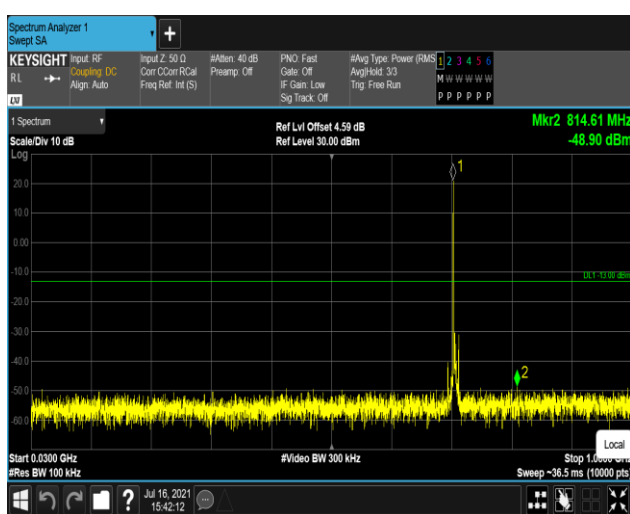

Band17-5MHz-QPSK-23755:30~1000MHz

Band17-5MHz-QPSK-23755:1000~10000MHz

Band17-5MHz-QPSK-23790:30~1000MHz

Band17-5MHz-QPSK-23790:1000~10000MHz

Band17-5MHz-QPSK-23825:30~1000MHz

Band17-5MHz-QPSK-23825:1000~10000MHz