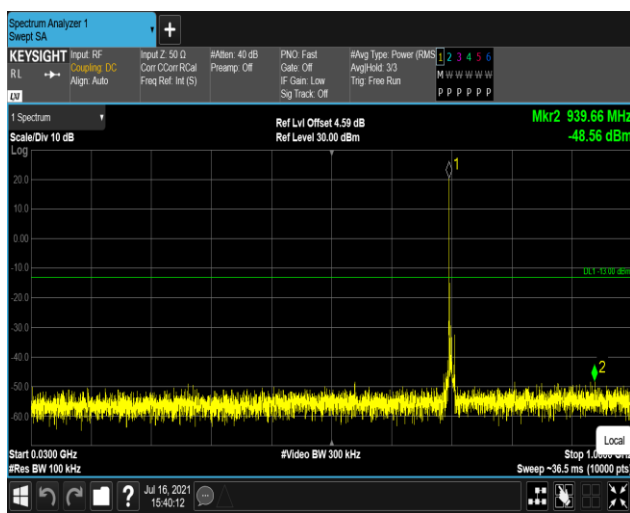

Band17-5MHz-QPSK-23790:30~1000MHz

Band17-5MHz-QPSK-23755:30~1000MHz