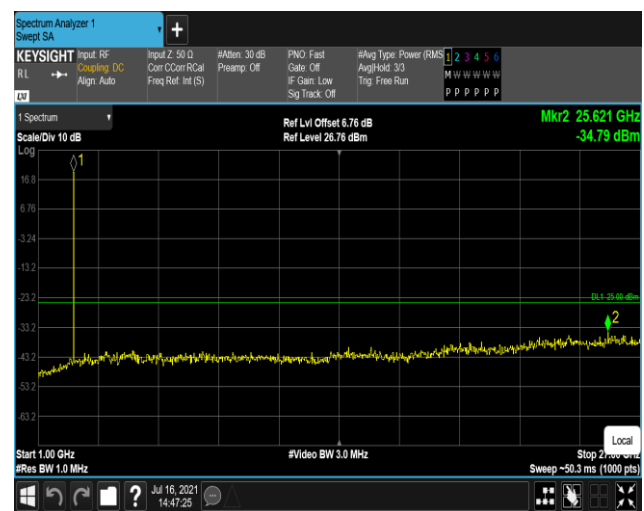

Band7-5MHz-16QAM-20775:30~1000MHz

Band7-5MHz-16QAM-20775:1000~27000MHz

Band7-5MHz-16QAM-21100:30~1000MHz

Band7-5MHz-16QAM-21100:1000~27000MHz

Band7-5MHz-16QAM-21425:30~1000MHz

Band7-5MHz-16QAM-21425:1000~27000MHz