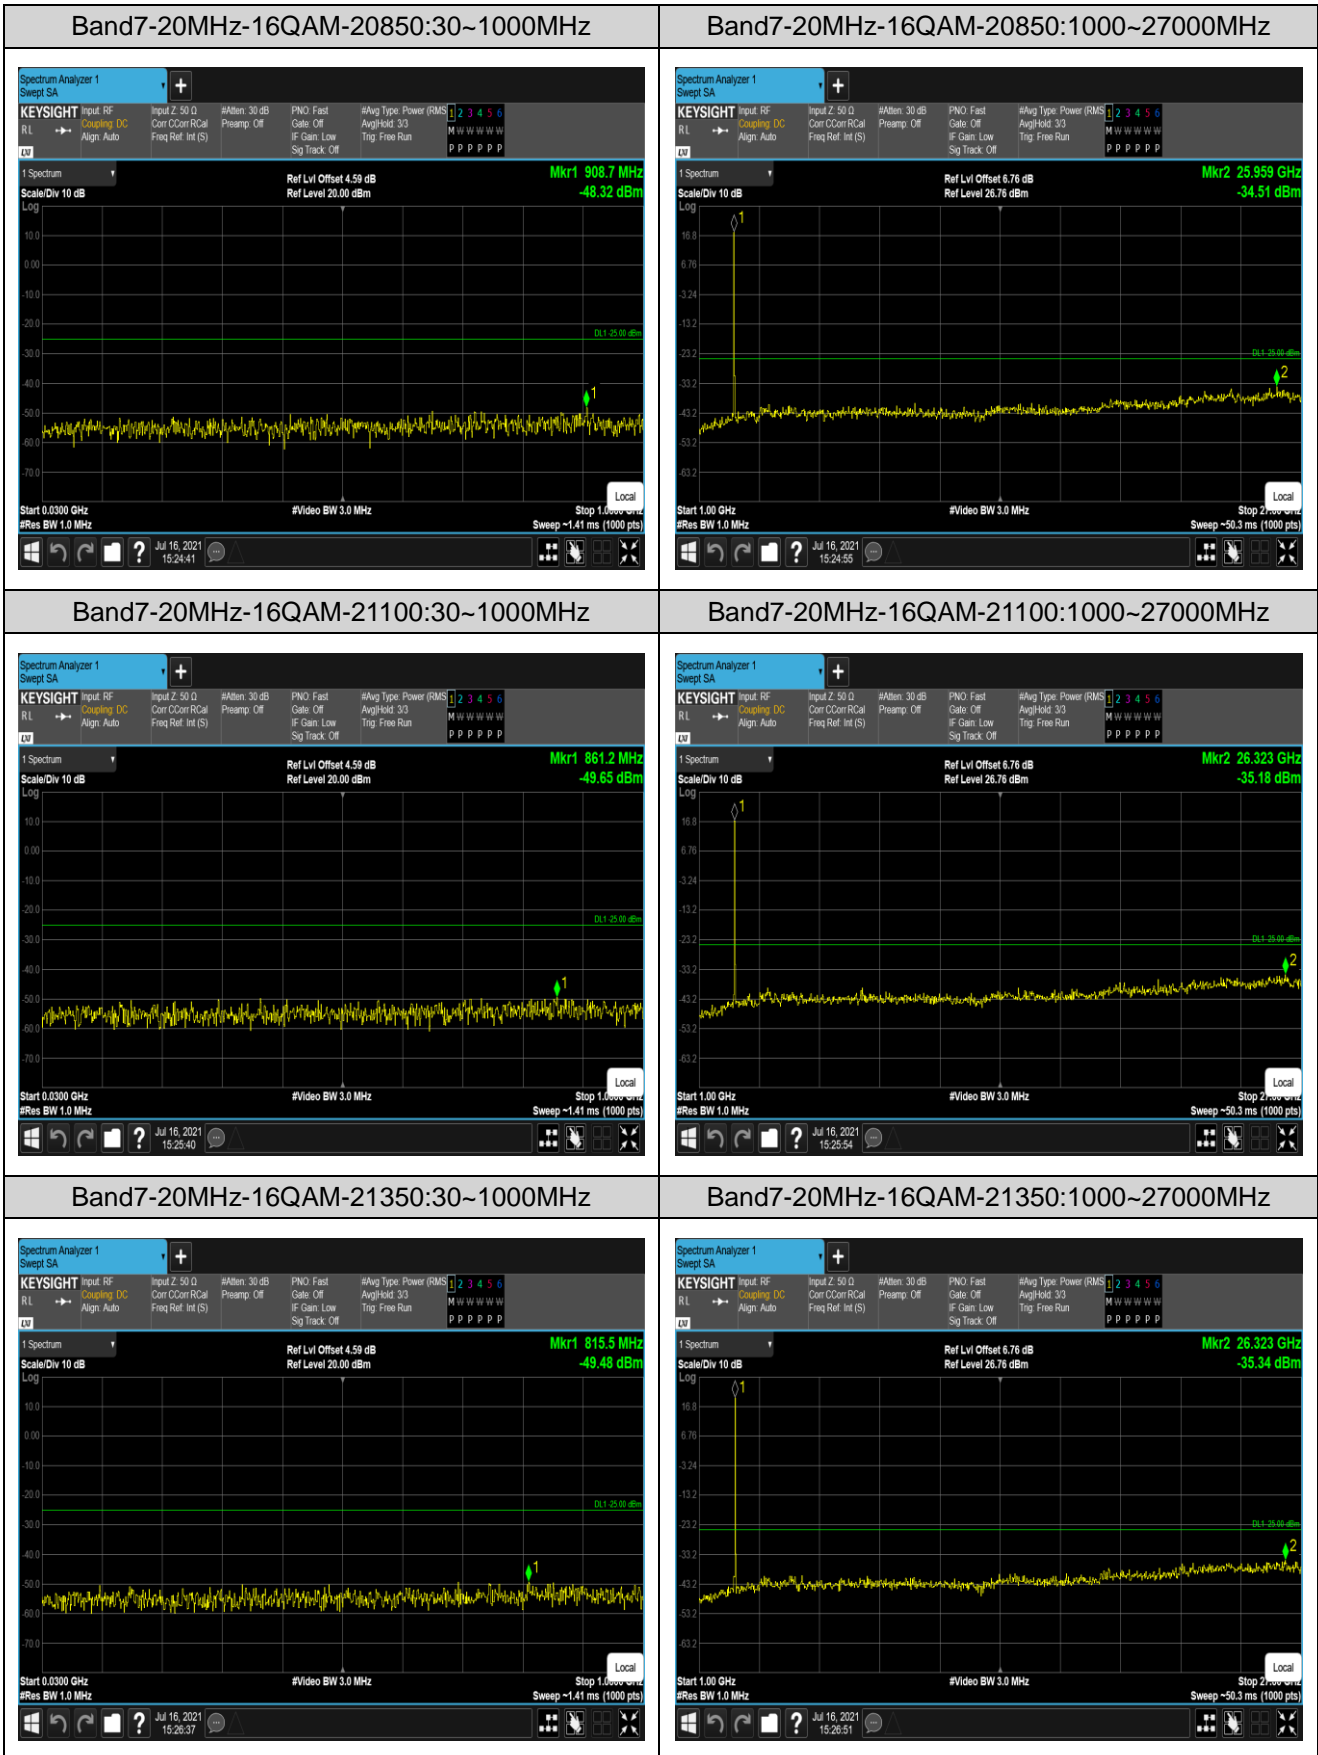

Band7-5MHz-16QAM-20775:30~1000MHz

Band7-5MHz-16QAM-20775:1000~27000MHz

Band7-5MHz-16QAM-21100:30~1000MHz

Band7-5MHz-16QAM-21100:1000~27000MHz

Band7-5MHz-16QAM-21425:30~1000MHz

Band7-5MHz-16QAM-21425:1000~27000MHz

Band17-5MHz-QPSK-23755:30~1000MHz

Band17-5MHz-QPSK-23755:1000~10000MHz

Band17-5MHz-QPSK-23790:30~1000MHz

Band17-5MHz-QPSK-23790:1000~10000MHz

Band17-5MHz-QPSK-23825:30~1000MHz

Band17-5MHz-QPSK-23825:1000~10000MHz