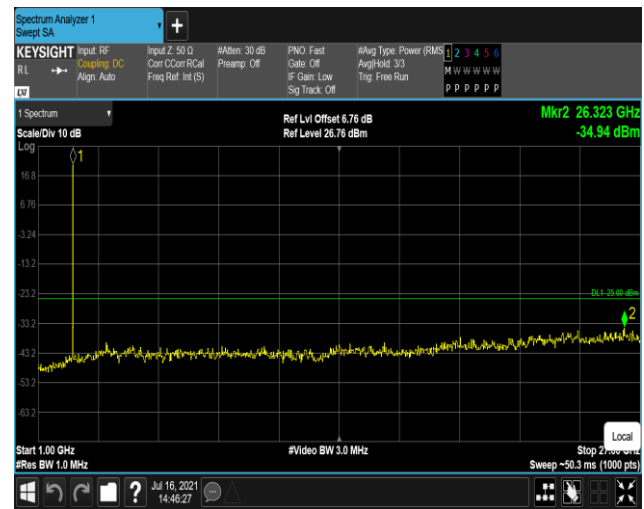

Band7-5MHz-16QAM-20775:30~1000MHz

Band7-5MHz-16QAM-20775:1000~27000MHz

Band7-5MHz-16QAM-21100:30~1000MHz

Band7-5MHz-16QAM-21100:1000~27000MHz

Band7-5MHz-16QAM-21425:30~1000MHz

Band7-5MHz-16QAM-21425:1000~27000MHz