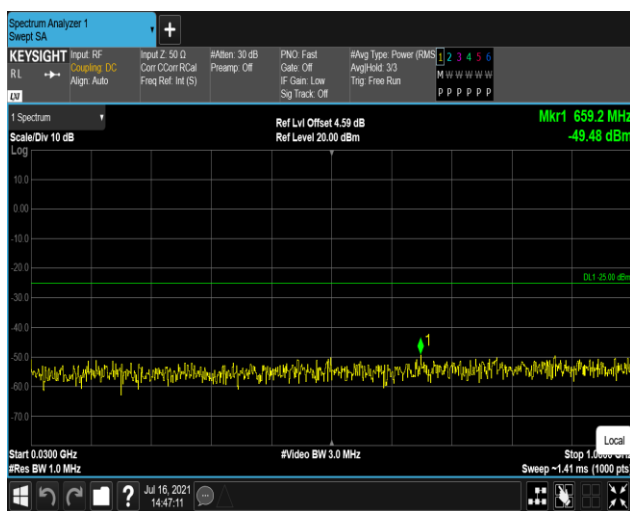

Band7-5MHz-16QAM-20775:30~1000MHz

Band7-5MHz-16QAM-20775:1000~27000MHz

Band7-5MHz-16QAM-21100:30~1000MHz

Band7-5MHz-16QAM-21100:1000~27000MHz

Band7-5MHz-16QAM-21425:30~1000MHz

Band7-5MHz-16QAM-21425:1000~27000MHz