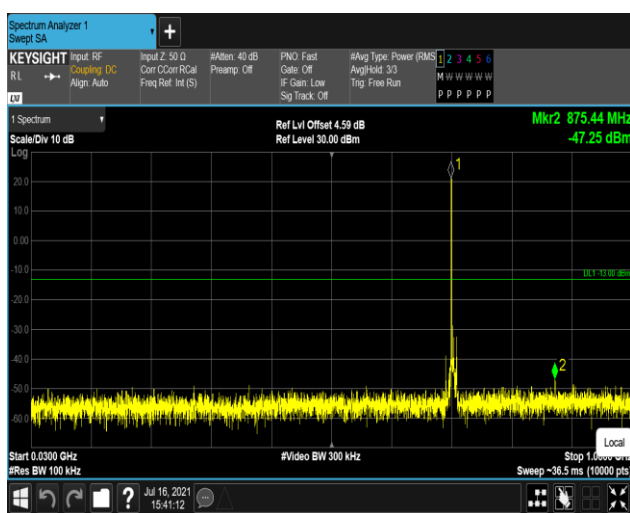

Band17-5MHz-QPSK-23825:30~1000MHz

Band17-5MHz-QPSK-23790:30~1000MHz