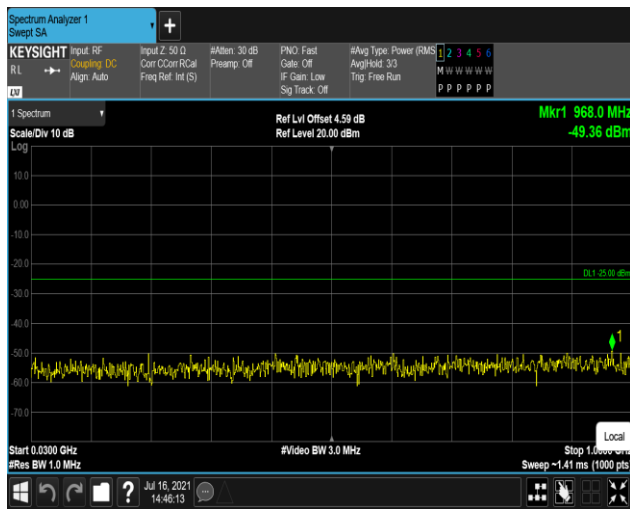

Band7-5MHz-16QAM-20775:30~1000MHz

Band7-5MHz-16QAM-20775:1000~27000MHz

Band7-5MHz-16QAM-21100:30~1000MHz

Band7-5MHz-16QAM-21100:1000~27000MHz

Band7-5MHz-16QAM-21425:30~1000MHz

Band7-5MHz-16QAM-21425:1000~27000MHz