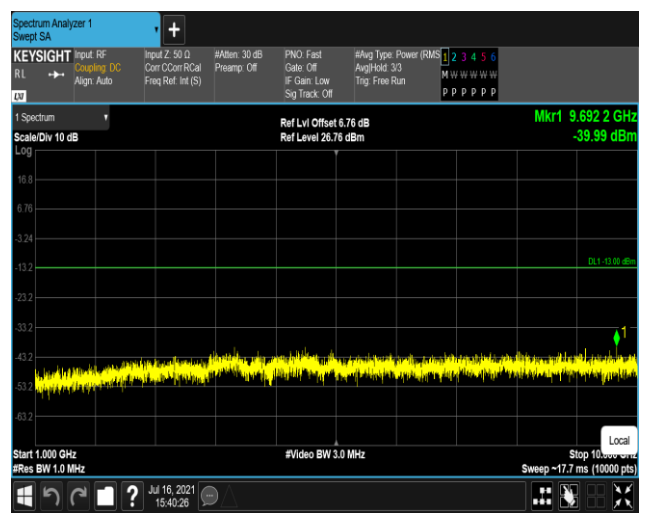

Band17-5MHz-QPSK-23790:1000~10000MHz

Band17-5MHz-QPSK-23755:1000~10000MHz