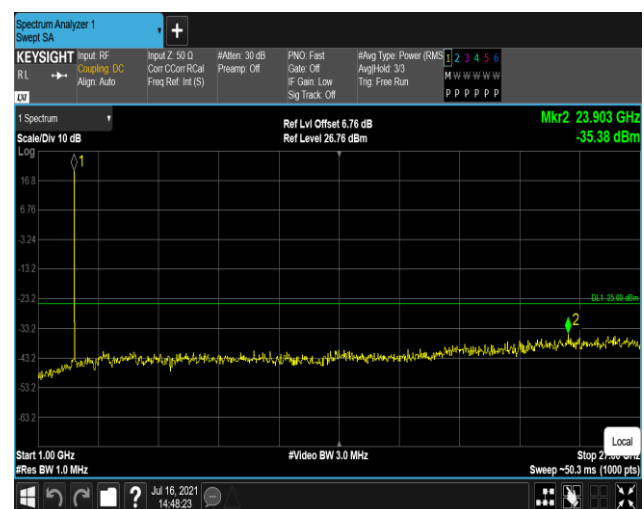

Band7-5MHz-16QAM-20775:30~1000MHz

Band7-5MHz-16QAM-20775:1000~27000MHz

Band7-5MHz-16QAM-21100:30~1000MHz

Band7-5MHz-16QAM-21100:1000~27000MHz

Band7-5MHz-16QAM-21425:30~1000MHz

Band7-5MHz-16QAM-21425:1000~27000MHz