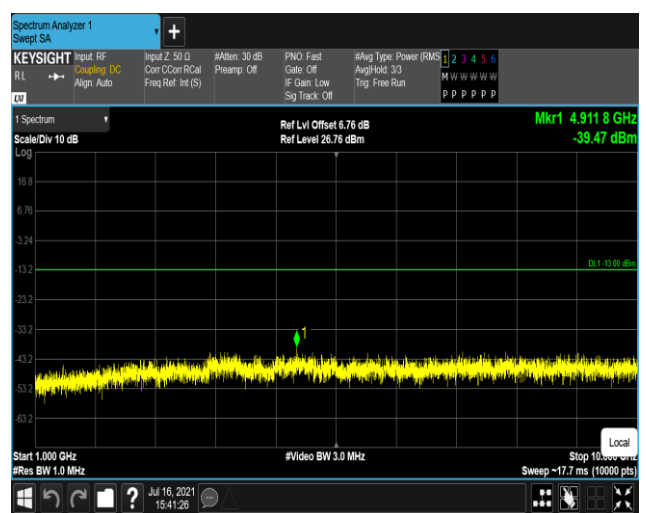

Band17-5MHz-QPSK-23755:30~1000MHz

Band17-5MHz-QPSK-23755:1000~10000MHz

Band17-5MHz-QPSK-23790:30~1000MHz

Band17-5MHz-QPSK-23790:1000~10000MHz

Band17-5MHz-QPSK-23825:30~1000MHz

Band17-5MHz-QPSK-23825:1000~10000MHz