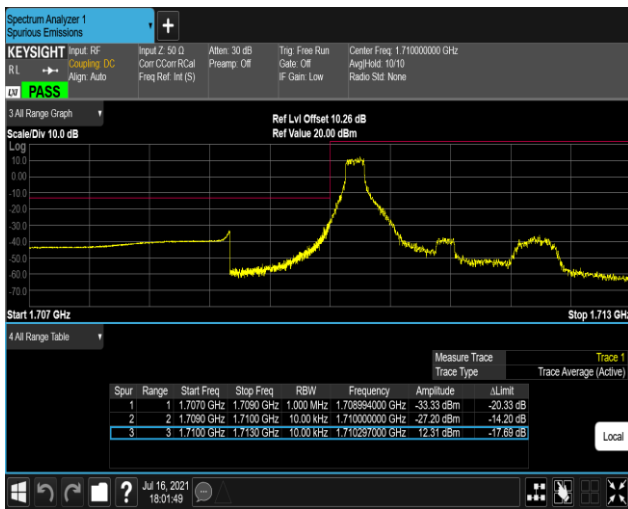

Band66-1.4MHz-QPSK-131979-1RB#5

Band66-1.4MHz-QPSK-131979-6RB#0

Band66-1.4MHz-QPSK-132665-1RB#0

Band66-1.4MHz-QPSK-132665-1RB#5

Band66-1.4MHz-QPSK-132665-6RB#0

Band66-1.4MHz-16QAM-131979-1RB#0

Band66-1.4MHz-16QAM-131979-1RB#5