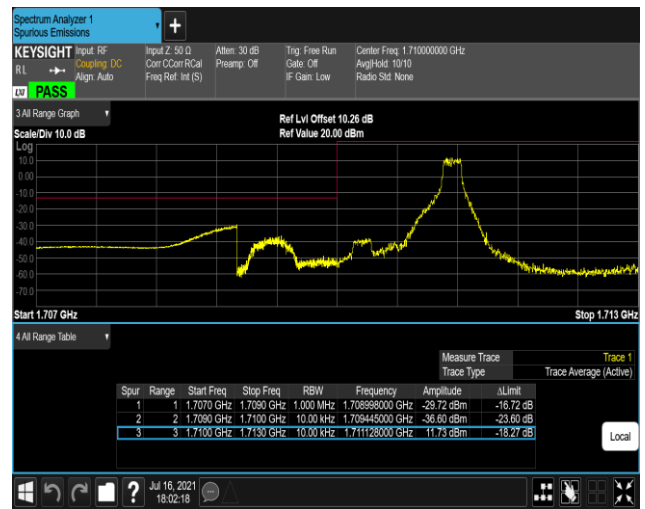

Band66-1.4MHz-QPSK-131979-1RB#5

Band66-1.4MHz-QPSK-131979-6RB#0

Band66-1.4MHz-QPSK-132665-1RB#0

Band66-1.4MHz-QPSK-132665-1RB#5

Band66-1.4MHz-QPSK-132665-6RB#0

Band66-1.4MHz-16QAM-131979-1RB#0

Band66-1.4MHz-16QAM-131979-1RB#5