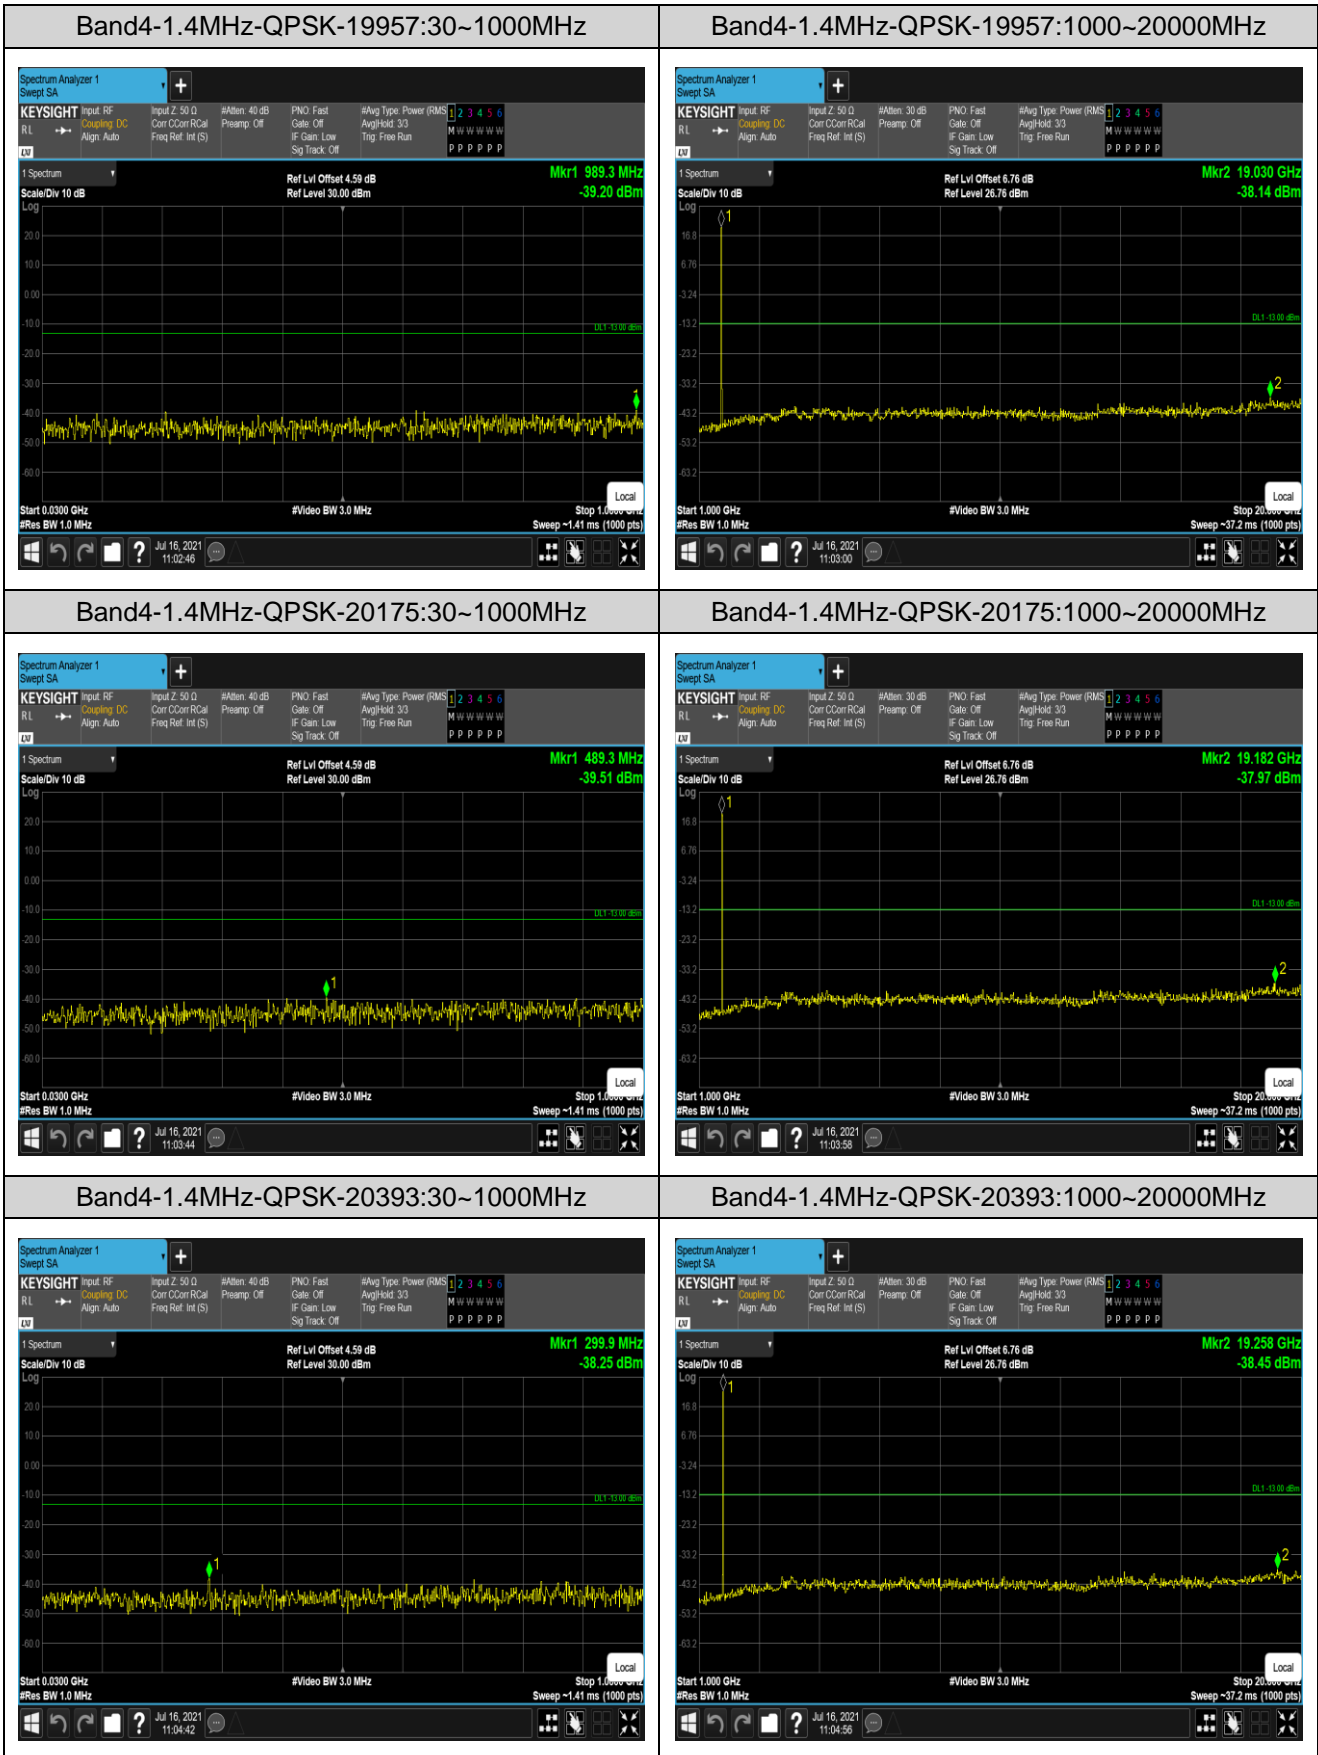

Remark: All bandwidth and all modulation had been tested, but only the worst case data displayed in this report.

Test Graphs

Band4-20MHz-QPSK-20050:30~1000MHz

Band4-20MHz-QPSK-20050:1000~20000MHz

Band4-20MHz-QPSK-20175:30~1000MHz

Band4-20MHz-QPSK-20175:1000~20000MHz

Band4-20MHz-QPSK-20300:30~1000MHz

Band4-20MHz-QPSK-20300:1000~20000MHz