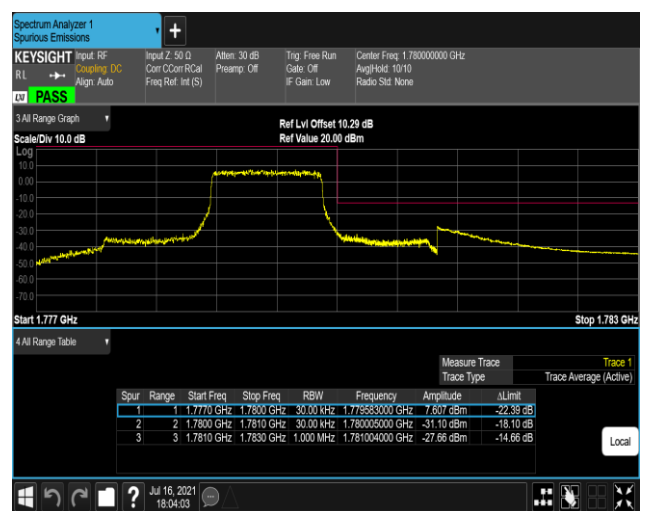

Band66-1.4MHz-QPSK-131979-1RB#5

Band66-1.4MHz-QPSK-131979-6RB#0

Band66-1.4MHz-QPSK-132665-1RB#0

Band66-1.4MHz-QPSK-132665-1RB#5

Band66-1.4MHz-QPSK-132665-6RB#0

Band66-1.4MHz-16QAM-131979-1RB#0

Band66-1.4MHz-16QAM-131979-1RB#5