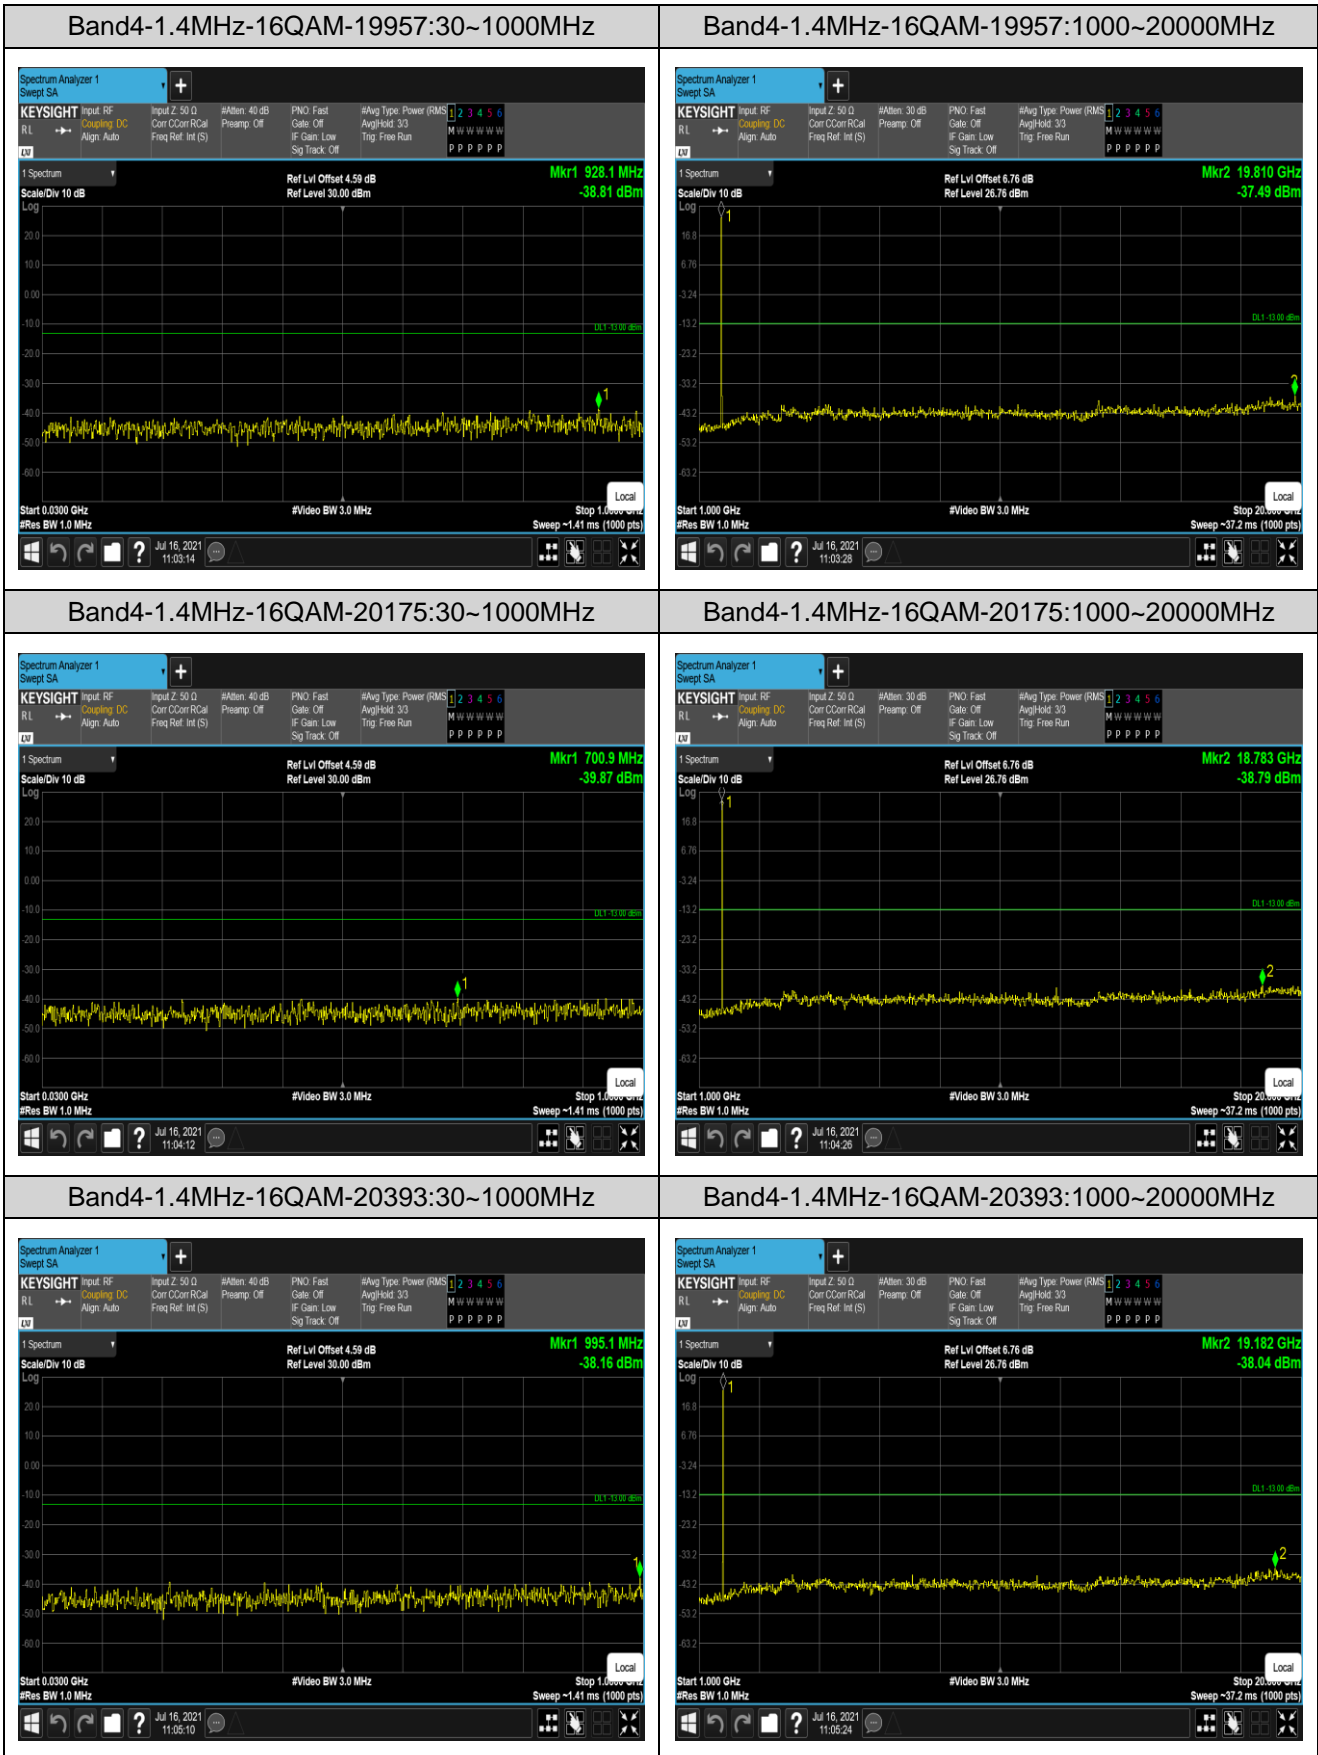

Remark: All bandwidth and all modulation had been tested, but only the worst case data displayed in this report.

Test Graphs

Band4-20MHz-QPSK-20050:30~1000MHz

Band4-20MHz-QPSK-20050:1000~20000MHz

Band4-20MHz-QPSK-20175:30~1000MHz

Band4-20MHz-QPSK-20175:1000~20000MHz

Band4-20MHz-QPSK-20300:30~1000MHz

Band4-20MHz-QPSK-20300:1000~20000MHz