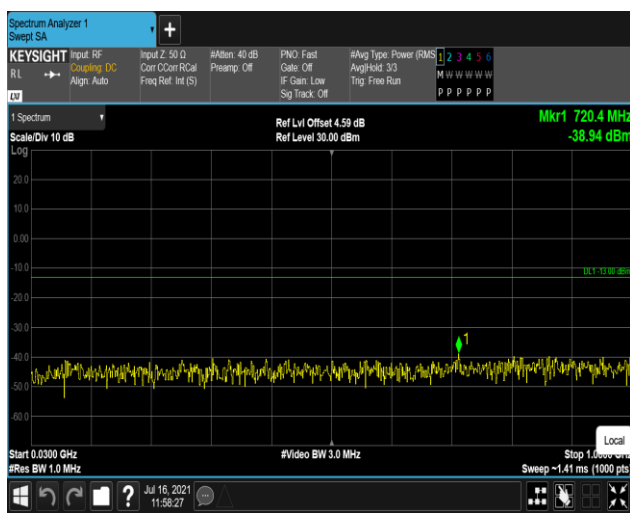

Remark: All bandwidth and all modulation had been tested, but only the worst case data displayed in this report.

Test Graphs

Band4-20MHz-QPSK-20050:30~1000MHz

Band4-20MHz-QPSK-20050:1000~20000MHz

Band4-20MHz-QPSK-20175:30~1000MHz