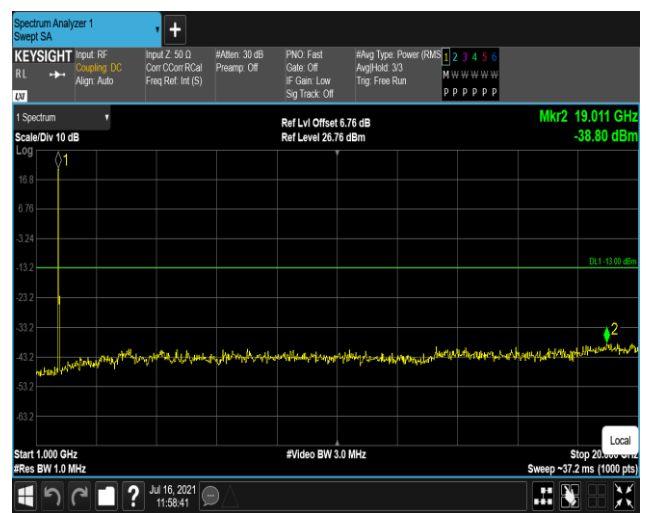

Remark: All bandwidth and all modulation had been tested, but only the worst case data displayed in this report.

Test Graphs

Band4-20MHz-QPSK-20050:30~1000MHz

Band4-20MHz-QPSK-20050:1000~20000MHz

Band4-20MHz-QPSK-20175:30~1000MHz