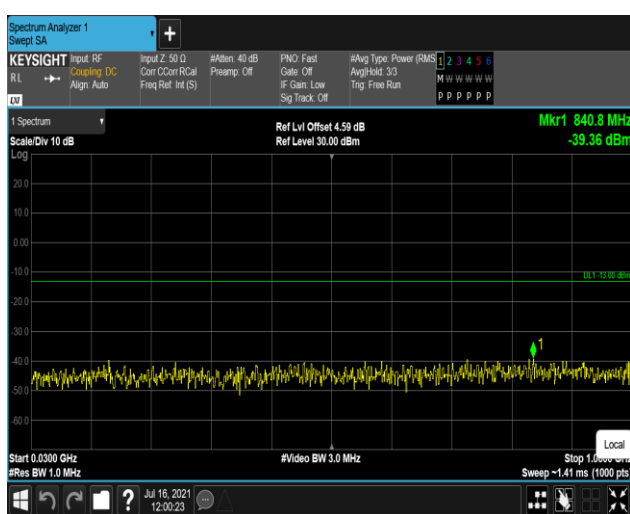

Remark: All bandwidth and all modulation had been tested, but only the worst case data displayed in this report.

Test Graphs

Band4-20MHz-QPSK-20050:30~1000MHz

Band4-20MHz-QPSK-20050:1000~20000MHz

Band4-20MHz-QPSK-20175:30~1000MHz

Band4-20MHz-QPSK-20175:1000~20000MHz

Band4-20MHz-QPSK-20300:30~1000MHz

Band4-20MHz-QPSK-20300:1000~20000MHz