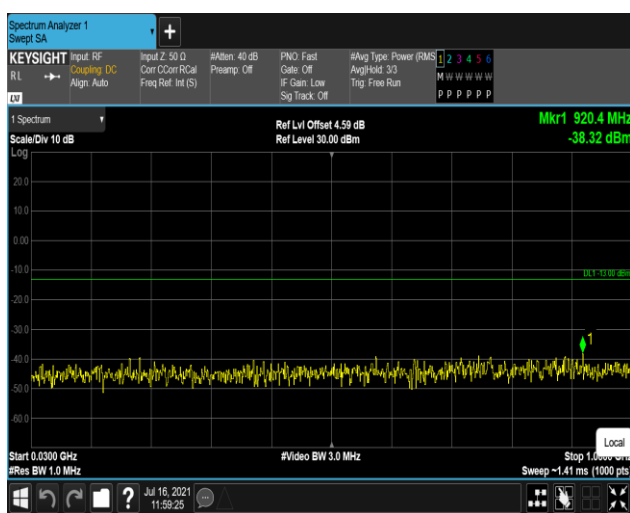

Remark: All bandwidth and all modulation had been tested, but only the worst case data displayed in this report.

Test Graphs

Band4-20MHz-QPSK-20050:30~1000MHz

Band4-20MHz-QPSK-20050:1000~20000MHz

Band4-20MHz-QPSK-20175:30~1000MHz