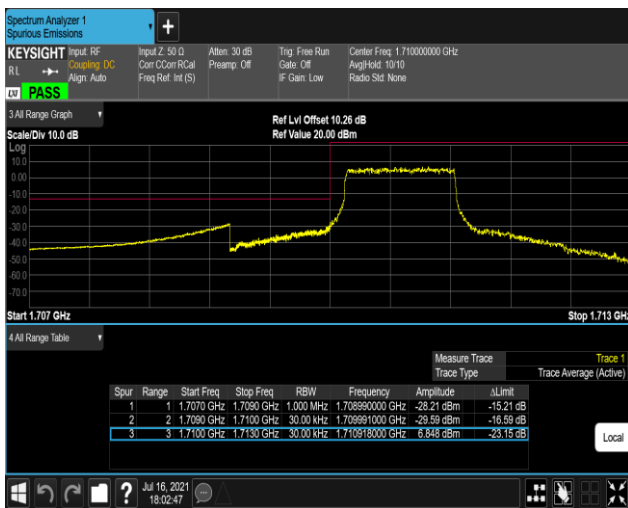

Band66-1.4MHz-16QAM-131979-6RB#0