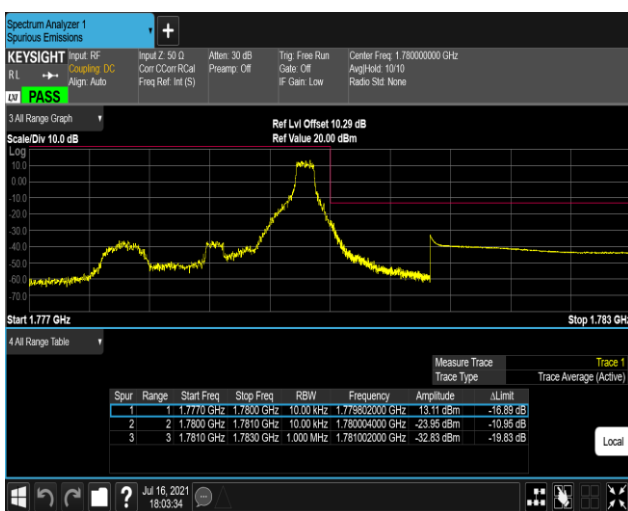

Band66-1.4MHz-QPSK-131979-1RB#5

Band66-1.4MHz-QPSK-131979-6RB#0

Band66-1.4MHz-QPSK-132665-1RB#0

Band66-1.4MHz-QPSK-132665-1RB#5

Band66-1.4MHz-QPSK-132665-6RB#0

Band66-1.4MHz-16QAM-131979-1RB#0

Band66-1.4MHz-16QAM-131979-1RB#5