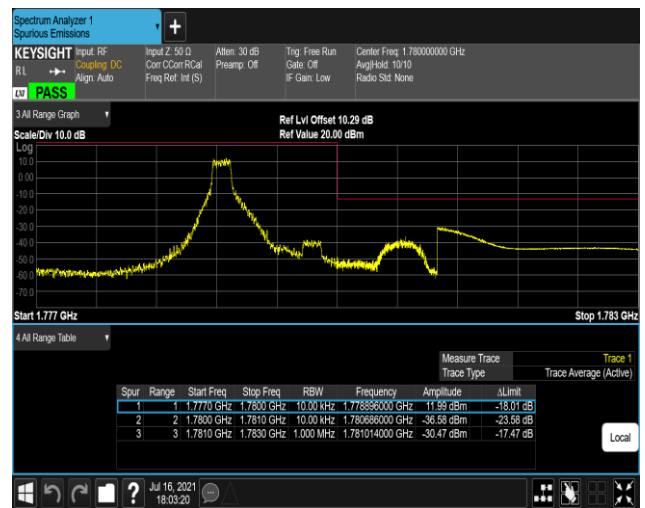

Band66-1.4MHz-16QAM-132665-1RB#0