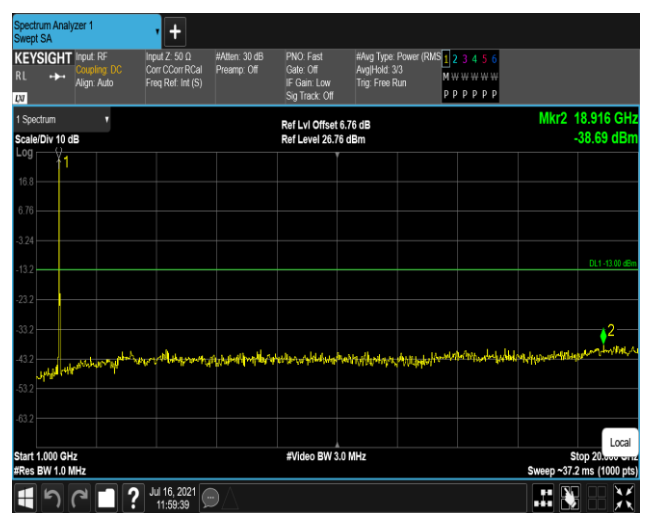

Band4-20MHz-QPSK-20175:1000~20000MHz