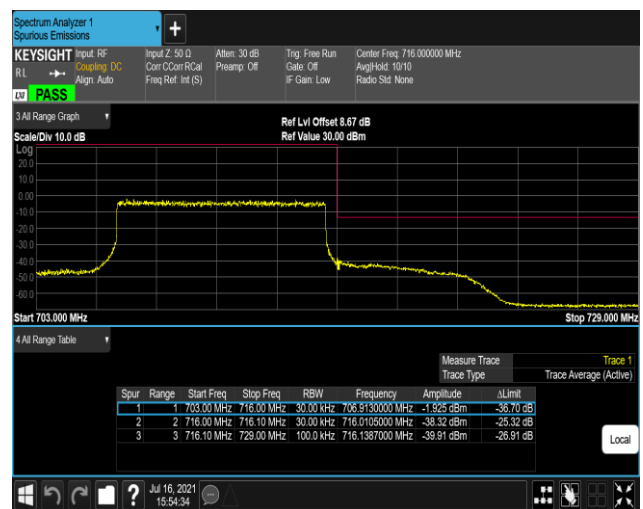

Band38-5MHz-QPSK-37775-1RB#24

Band17-10MHz-16QAM-23800-50RB#0