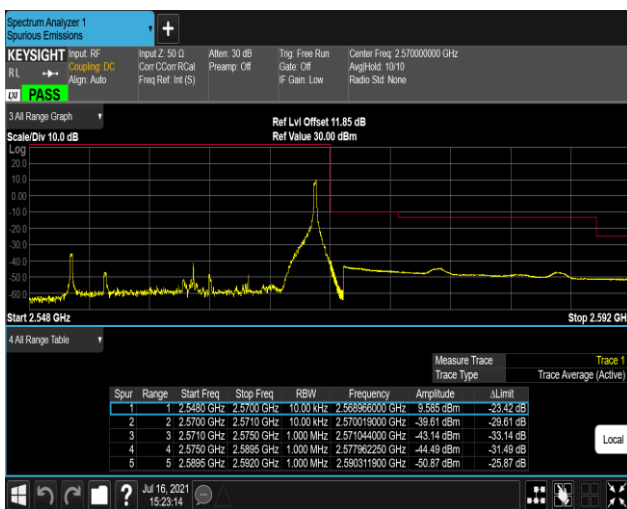

Band7-20MHz-16QAM-20850-1RB#0

Band7-20MHz-16QAM-20850-1RB#99

Band7-20MHz-16QAM-20850-100RB#0

Band7-20MHz-16QAM-21350-1RB#0

Band7-20MHz-16QAM-21350-1RB#99

Band7-20MHz-16QAM-21350-100RB#0

Band17-5MHz-QPSK-23755-1RB#0

Band17-5MHz-QPSK-23755-1RB#24

Band17-5MHz-QPSK-23755-25RB#0

Band17-5MHz-QPSK-23825-1RB#0

Band17-5MHz-QPSK-23825-1RB#24

Band17-5MHz-QPSK-23825-25RB#0

Band17-5MHz-16QAM-23755-1RB#0

Band17-5MHz-16QAM-23755-1RB#24