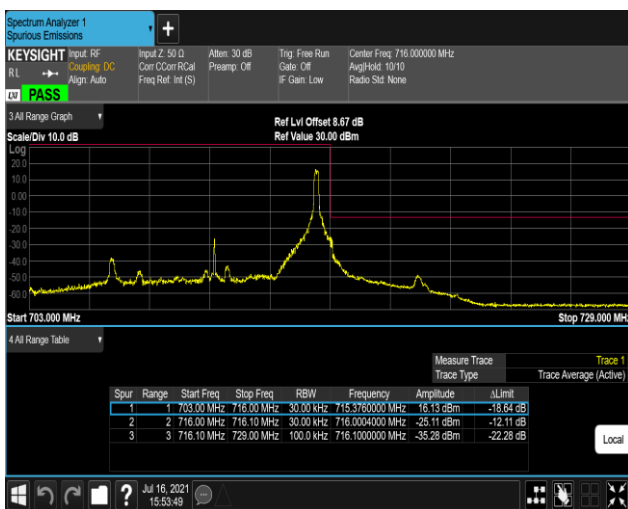

Band17-10MHz-16QAM-23780-1RB#0

Band17-10MHz-QPSK-23800-1RB#49