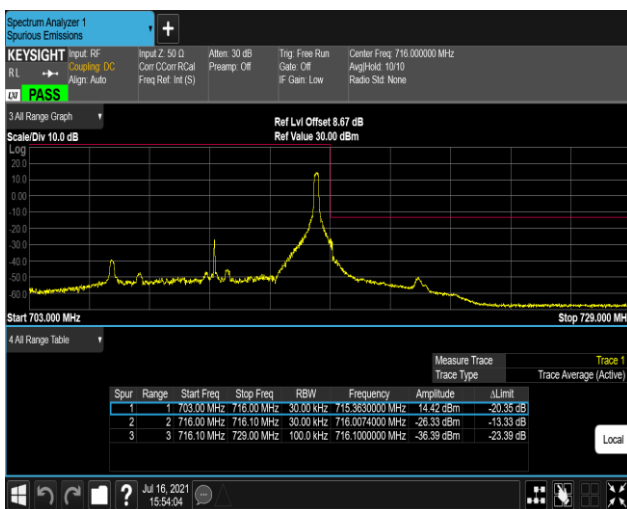

Band38-5MHz-QPSK-37775-1RB#0

Band17-10MHz-16QAM-23800-1RB#49