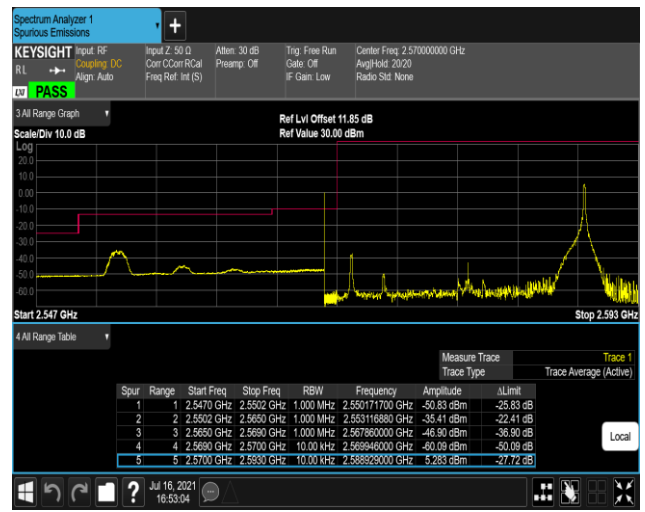

Band38-20MHz-16QAM-38150-1RB#0

Band38-20MHz-16QAM-37850-1RB#99