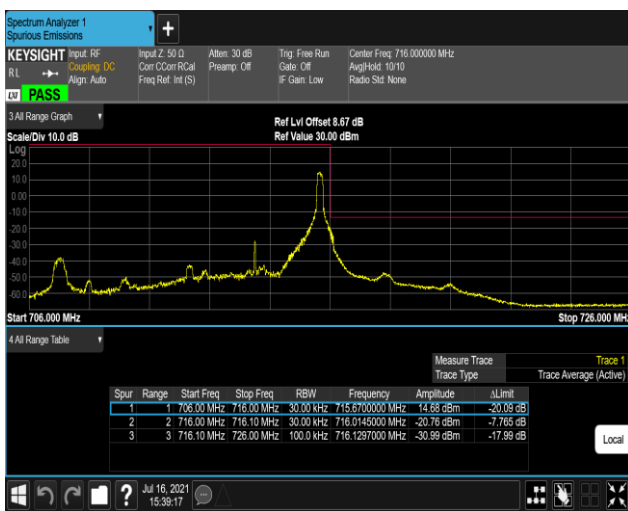

Band17-10MHz-QPSK-23780-1RB#0

Band17-5MHz-16QAM-23825-1RB#24