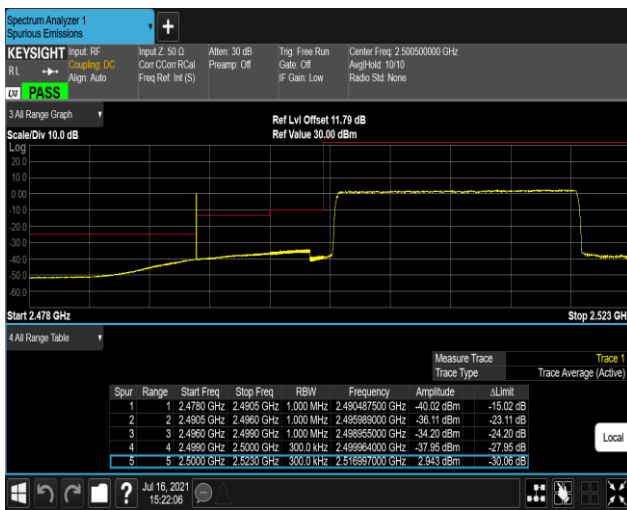

Band7-20MHz-16QAM-20850-1RB#0

Band7-20MHz-16QAM-20850-1RB#99

Band7-20MHz-16QAM-20850-100RB#0

Band7-20MHz-16QAM-21350-1RB#0

Band7-20MHz-16QAM-21350-1RB#99

Band7-20MHz-16QAM-21350-100RB#0

Band17-5MHz-QPSK-23755-1RB#0

Band17-5MHz-QPSK-23755-1RB#24

Band17-5MHz-QPSK-23755-25RB#0

Band17-5MHz-QPSK-23825-1RB#0

Band17-5MHz-QPSK-23825-1RB#24

Band17-5MHz-QPSK-23825-25RB#0

Band17-5MHz-16QAM-23755-1RB#0

Band17-5MHz-16QAM-23755-1RB#24