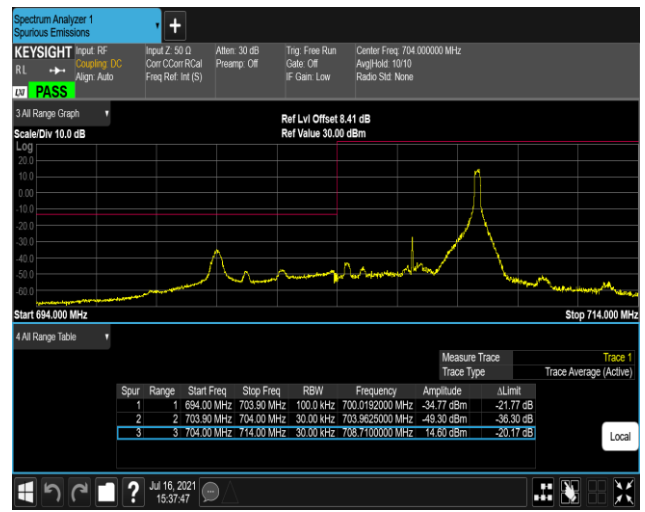

Band17-5MHz-QPSK-23755-1RB#24

Band17-5MHz-QPSK-23755-25RB#0

Band17-5MHz-QPSK-23825-1RB#0

Band17-5MHz-QPSK-23825-1RB#24

Band17-5MHz-QPSK-23825-25RB#0

Band17-5MHz-16QAM-23755-1RB#0

Band17-5MHz-16QAM-23755-1RB#24