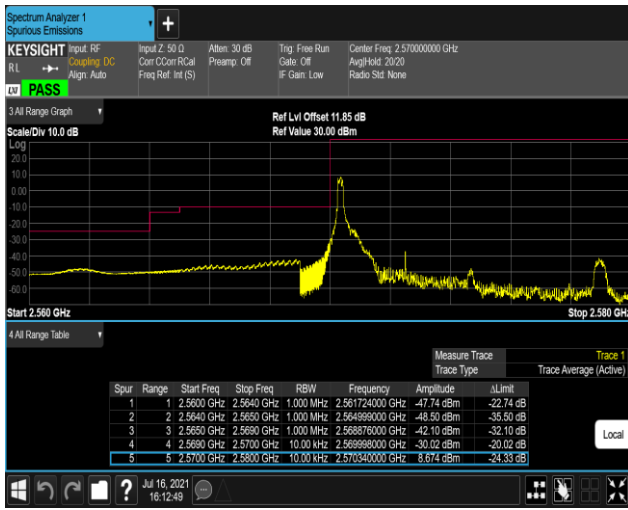

Band38-5MHz-16QAM-37775-25RB#0

Band38-5MHz-16QAM-37775-1RB#0