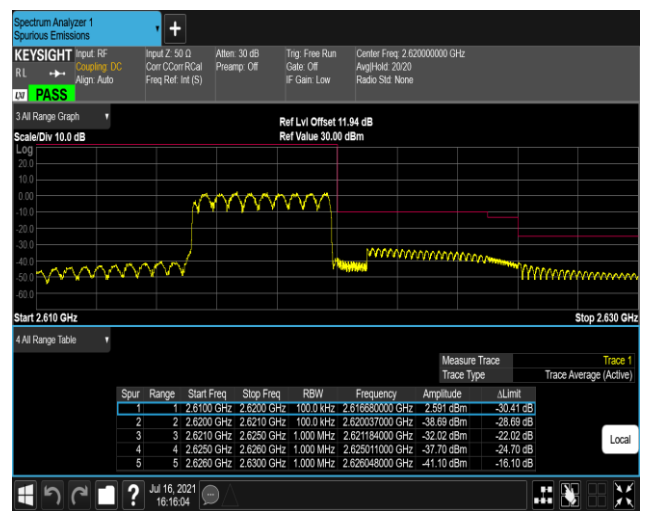

Band38-5MHz-16QAM-37775-1RB#24

Band38-5MHz-QPSK-38225-25RB#0