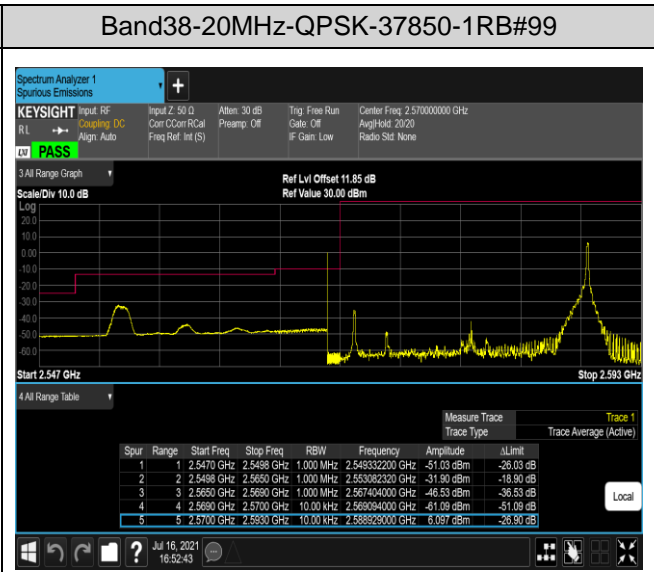

Band38-5MHz-QPSK-38225-25RB#0

Band38-5MHz-16QAM-37775-1RB#0

Band38-5MHz-16QAM-37775-1RB#24

Band38-5MHz-16QAM-37775-25RB#0

Band38-5MHz-16QAM-38225-1RB#0

Band38-5MHz-16QAM-38225-1RB#24

Band38-5MHz-16QAM-38225-25RB#0