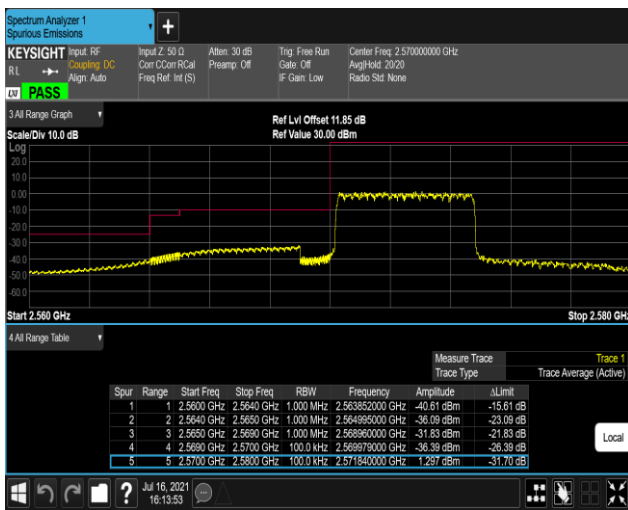

Band17-10MHz-16QAM-23800-1RB#49

Band17-10MHz-16QAM-23800-50RB#0

Band38-5MHz-QPSK-37775-1RB#0

Band38-5MHz-QPSK-37775-1RB#24

Band38-5MHz-QPSK-37775-25RB#0

Band38-5MHz-QPSK-38225-1RB#0

Band38-5MHz-QPSK-38225-1RB#24