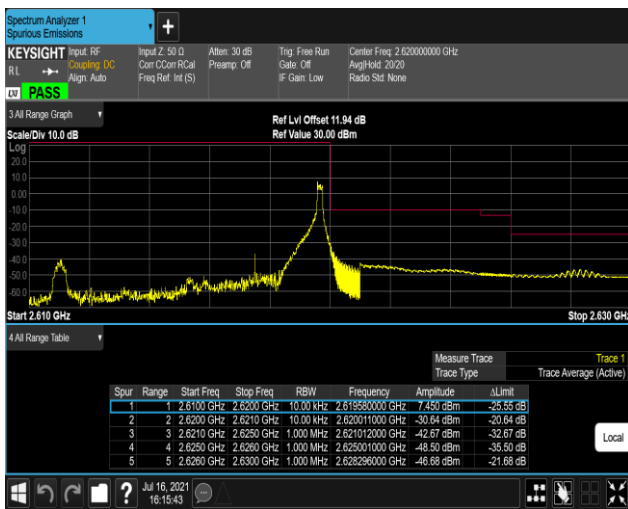

Band38-5MHz-QPSK-38225-25RB#0

Band38-5MHz-16QAM-37775-1RB#0

Band38-5MHz-16QAM-37775-1RB#24

Band38-5MHz-16QAM-37775-25RB#0

Band38-5MHz-16QAM-38225-1RB#0

Band38-5MHz-16QAM-38225-1RB#24

Band38-5MHz-16QAM-38225-25RB#0