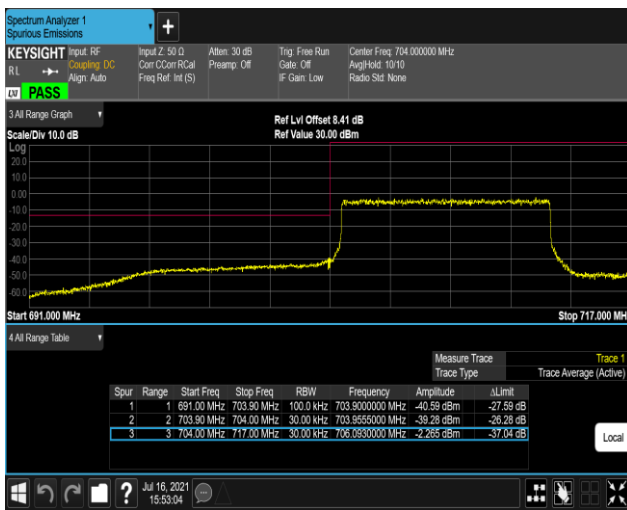

Band17-10MHz-QPSK-23800-1RB#0

Band17-10MHz-QPSK-23800-1RB#49

Band17-10MHz-QPSK-23800-50RB#0

Band17-10MHz-16QAM-23780-1RB#0

Band17-10MHz-16QAM-23780-1RB#49

Band17-10MHz-16QAM-23780-50RB#0

Band17-10MHz-16QAM-23800-1RB#0