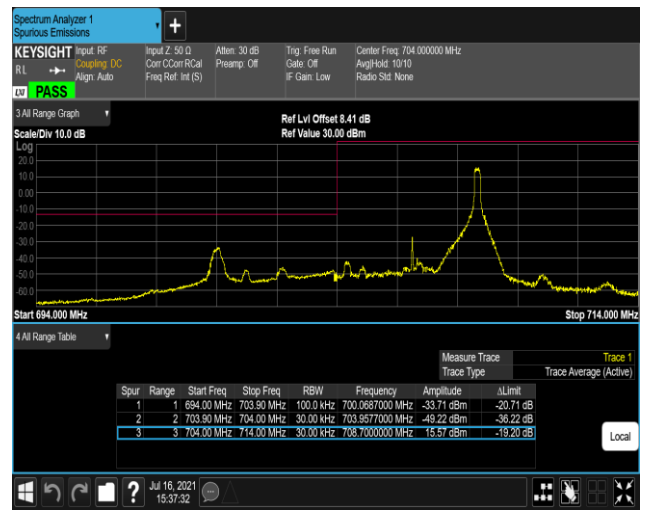

Band17-5MHz-QPSK-23825-1RB#0

Band17-5MHz-QPSK-23755-1RB#24