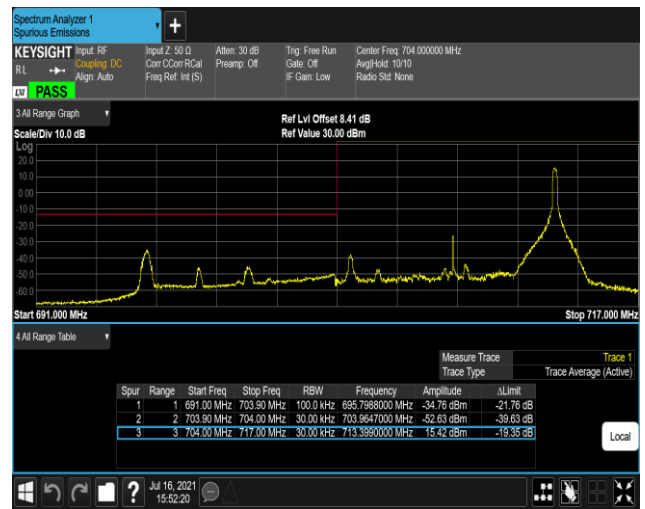

Band17-5MHz-16QAM-23755-25RB#0

Band17-5MHz-16QAM-23825-1RB#0

Band17-5MHz-16QAM-23825-1RB#24

Band17-5MHz-16QAM-23825-25RB#0

Band17-10MHz-QPSK-23780-1RB#0

Band17-10MHz-QPSK-23780-1RB#49

Band17-10MHz-QPSK-23780-50RB#0