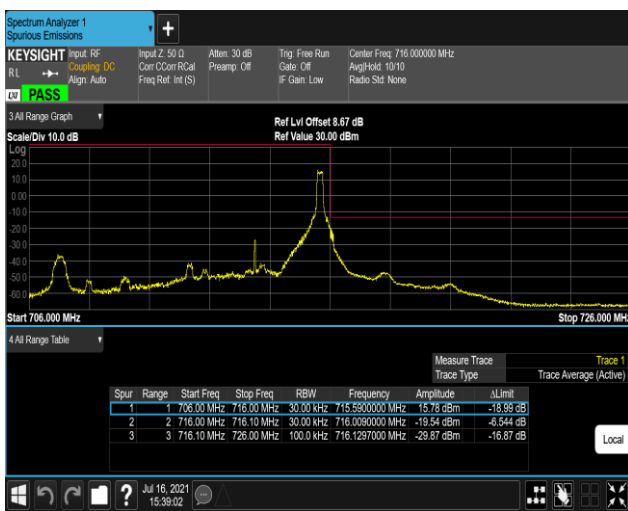

Band17-5MHz-QPSK-23755-1RB#24

Band17-5MHz-QPSK-23755-25RB#0

Band17-5MHz-QPSK-23825-1RB#0

Band17-5MHz-QPSK-23825-1RB#24

Band17-5MHz-QPSK-23825-25RB#0

Band17-5MHz-16QAM-23755-1RB#0

Band17-5MHz-16QAM-23755-1RB#24