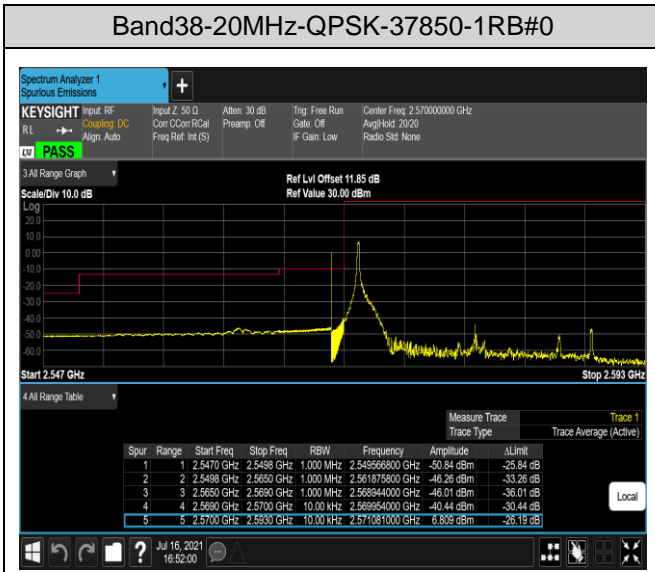

Band38-5MHz-QPSK-38225-25RB#0

Band38-5MHz-16QAM-37775-1RB#0

Band38-5MHz-16QAM-37775-1RB#24

Band38-5MHz-16QAM-37775-25RB#0

Band38-5MHz-16QAM-38225-1RB#0

Band38-5MHz-16QAM-38225-1RB#24

Band38-5MHz-16QAM-38225-25RB#0