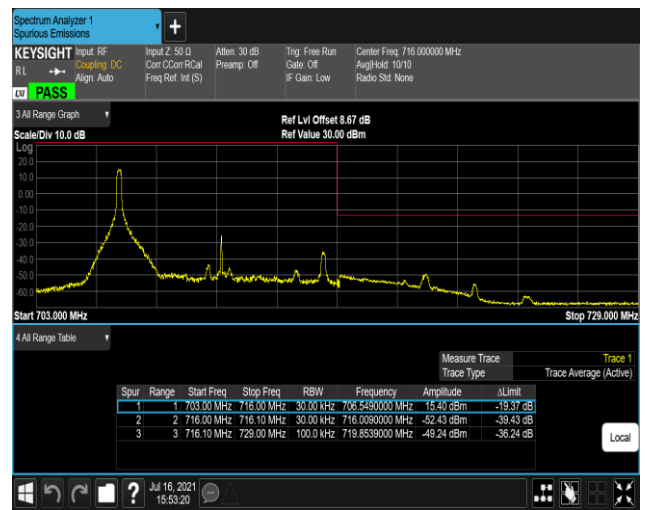

Band17-10MHz-QPSK-23800-50RB#0

Band17-10MHz-QPSK-23800-1RB#0