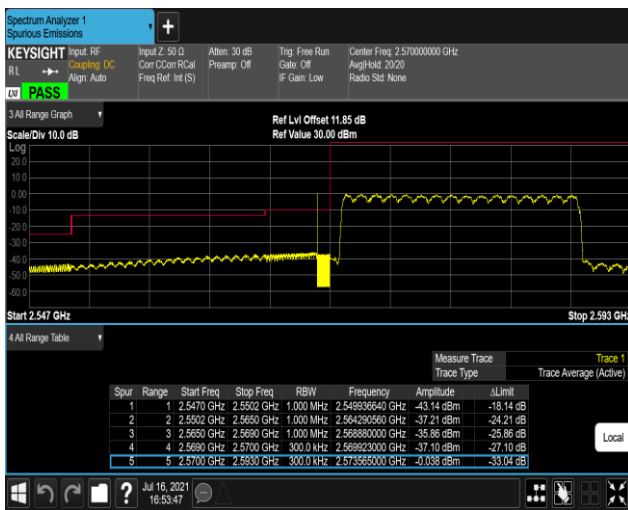

Band38-20MHz-16QAM-38150-1RB#99

Band38-20MHz-16QAM-37850-100RB#0