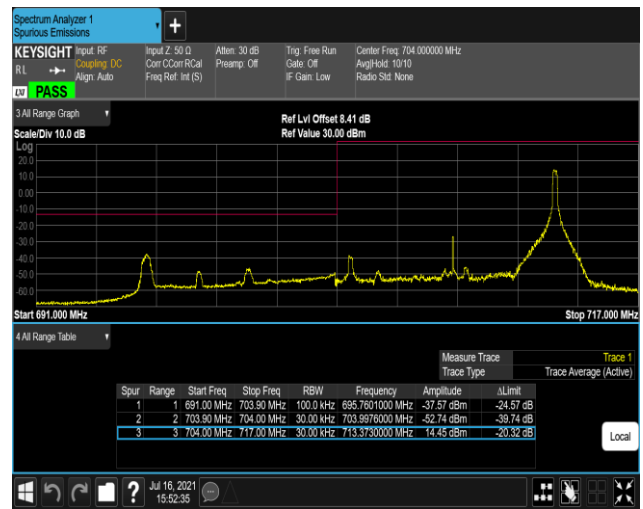

Band17-10MHz-QPSK-23800-1RB#0

Band17-10MHz-QPSK-23800-1RB#49

Band17-10MHz-QPSK-23800-50RB#0

Band17-10MHz-16QAM-23780-1RB#0

Band17-10MHz-16QAM-23780-1RB#49

Band17-10MHz-16QAM-23780-50RB#0

Band17-10MHz-16QAM-23800-1RB#0