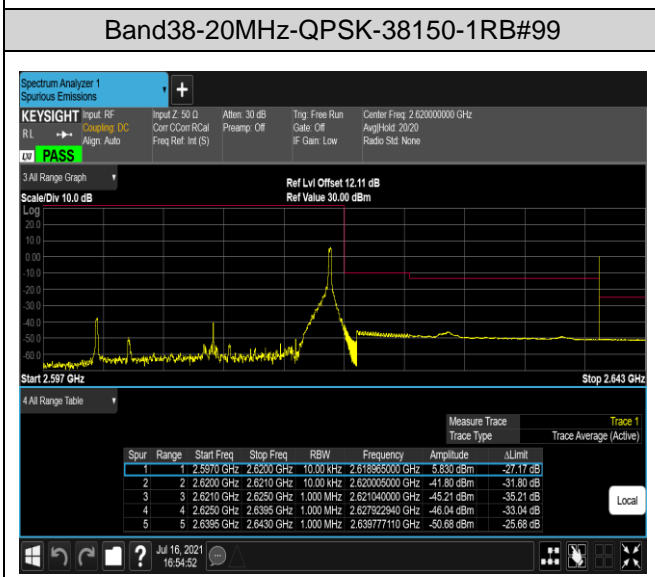

Band38-5MHz-QPSK-38225-25RB#0

Band38-5MHz-16QAM-37775-1RB#0

Band38-5MHz-16QAM-37775-1RB#24

Band38-5MHz-16QAM-37775-25RB#0

Band38-5MHz-16QAM-38225-1RB#0

Band38-5MHz-16QAM-38225-1RB#24

Band38-5MHz-16QAM-38225-25RB#0