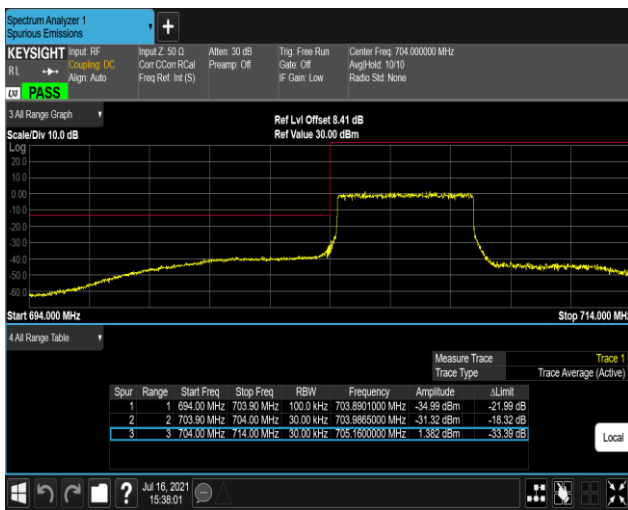

Band17-5MHz-QPSK-23825-1RB#24

Band17-5MHz-QPSK-23755-25RB#0