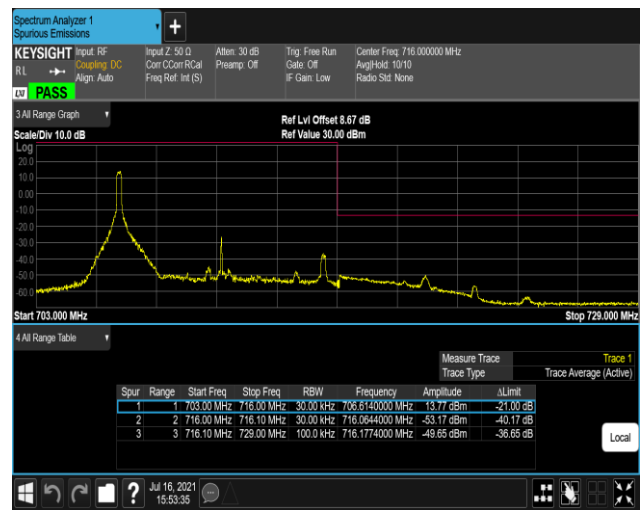

Band17-10MHz-QPSK-23800-1RB#0

Band17-10MHz-QPSK-23800-1RB#49

Band17-10MHz-QPSK-23800-50RB#0

Band17-10MHz-16QAM-23780-1RB#0

Band17-10MHz-16QAM-23780-1RB#49

Band17-10MHz-16QAM-23780-50RB#0

Band17-10MHz-16QAM-23800-1RB#0