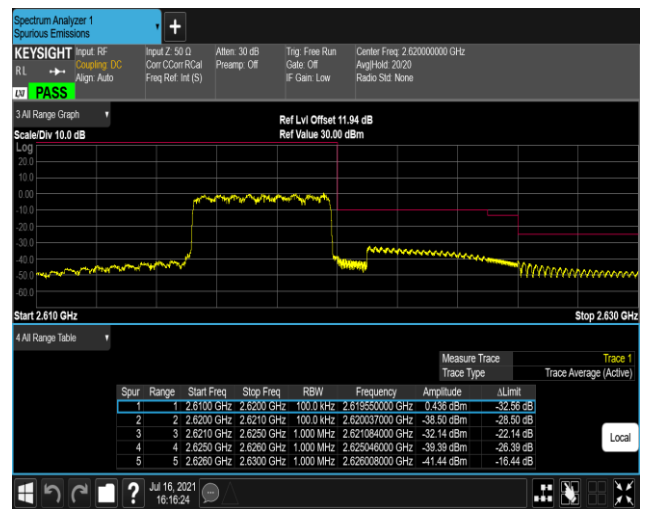

Band38-5MHz-QPSK-38225-25RB#0

Band38-5MHz-16QAM-37775-1RB#0

Band38-5MHz-16QAM-37775-1RB#24

Band38-5MHz-16QAM-37775-25RB#0

Band38-5MHz-16QAM-38225-1RB#0

Band38-5MHz-16QAM-38225-1RB#24

Band38-5MHz-16QAM-38225-25RB#0