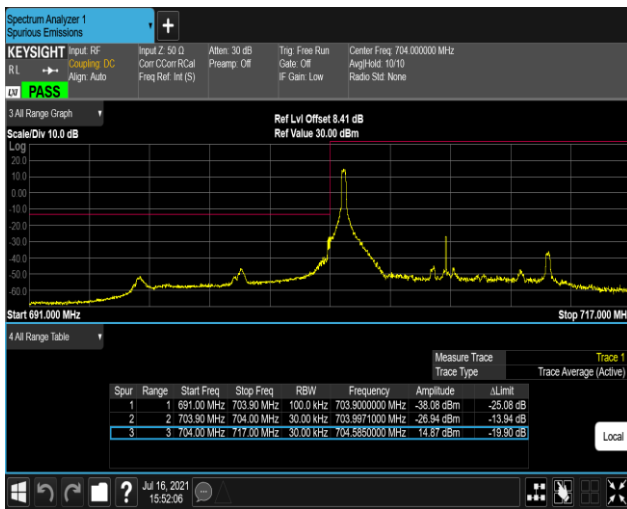

Band17-10MHz-QPSK-23800-1RB#0

Band17-10MHz-QPSK-23800-1RB#49

Band17-10MHz-QPSK-23800-50RB#0

Band17-10MHz-16QAM-23780-1RB#0

Band17-10MHz-16QAM-23780-1RB#49

Band17-10MHz-16QAM-23780-50RB#0

Band17-10MHz-16QAM-23800-1RB#0