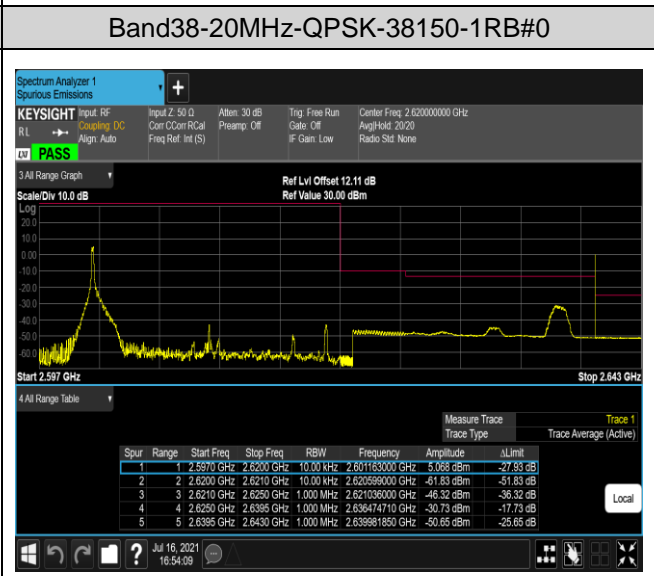

Band38-5MHz-QPSK-38225-25RB#0

Band38-5MHz-16QAM-37775-1RB#0

Band38-5MHz-16QAM-37775-1RB#24

Band38-5MHz-16QAM-37775-25RB#0

Band38-5MHz-16QAM-38225-1RB#0

Band38-5MHz-16QAM-38225-1RB#24

Band38-5MHz-16QAM-38225-25RB#0