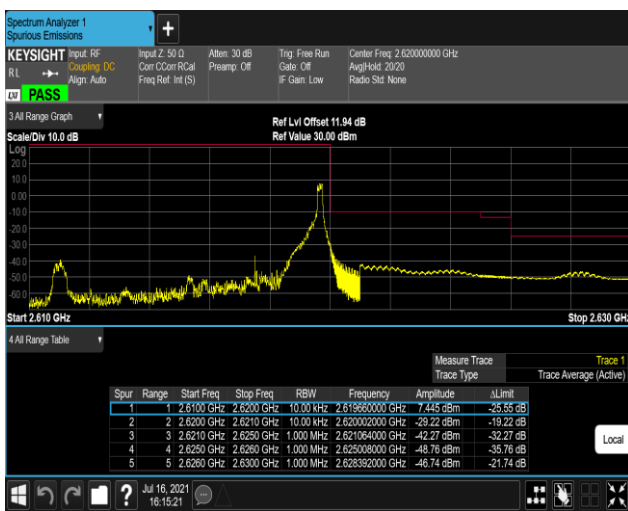

Band17-10MHz-16QAM-23800-1RB#49

Band17-10MHz-16QAM-23800-50RB#0

Band38-5MHz-QPSK-37775-1RB#0

Band38-5MHz-QPSK-37775-1RB#24

Band38-5MHz-QPSK-37775-25RB#0

Band38-5MHz-QPSK-38225-1RB#0

Band38-5MHz-QPSK-38225-1RB#24