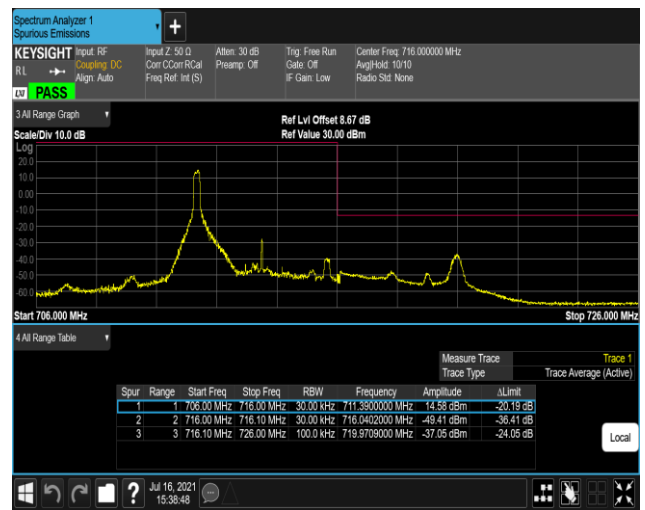

Band17-5MHz-16QAM-23825-25RB#0

Band17-5MHz-16QAM-23825-1RB#0