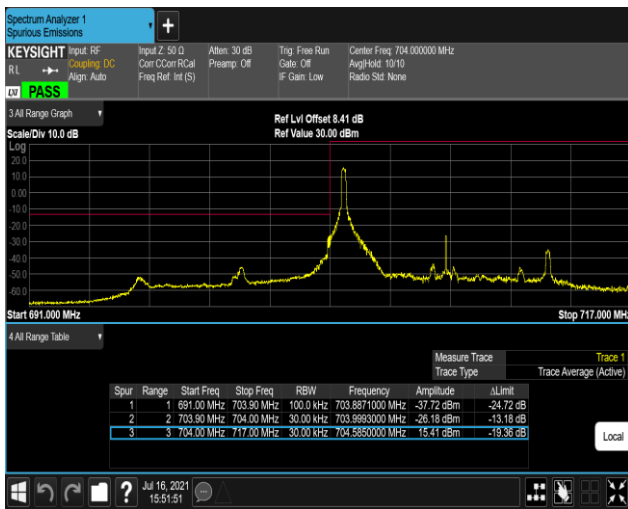

Band17-5MHz-16QAM-23755-25RB#0

Band17-5MHz-16QAM-23825-1RB#0

Band17-5MHz-16QAM-23825-1RB#24

Band17-5MHz-16QAM-23825-25RB#0

Band17-10MHz-QPSK-23780-1RB#0

Band17-10MHz-QPSK-23780-1RB#49

Band17-10MHz-QPSK-23780-50RB#0