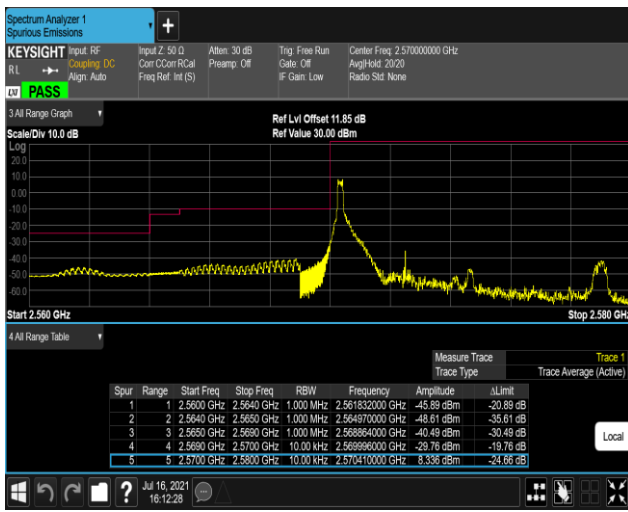

Band38-5MHz-QPSK-37775-25RB#0

Band38-5MHz-QPSK-37775-1RB#0