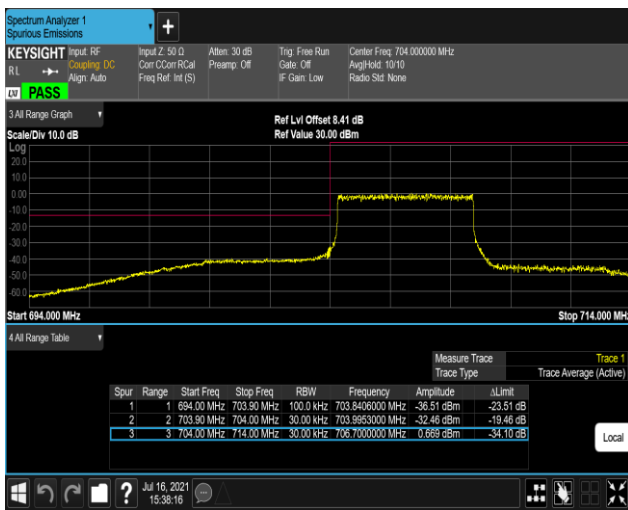

Band17-5MHz-16QAM-23825-1RB#24

Band17-5MHz-16QAM-23755-25RB#0