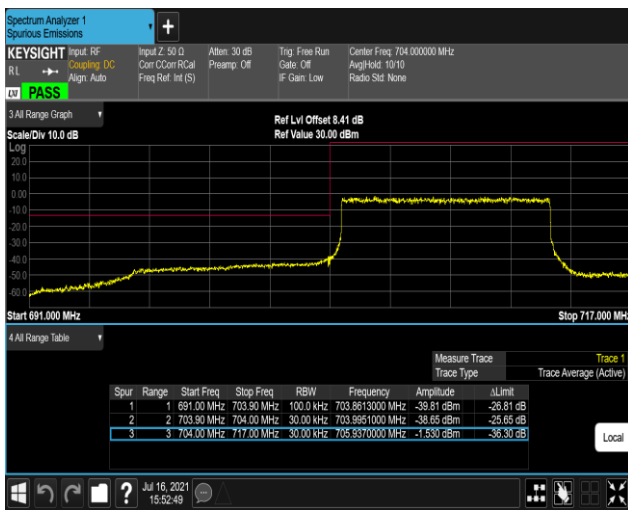

Band17-5MHz-16QAM-23755-25RB#0

Band17-5MHz-16QAM-23825-1RB#0

Band17-5MHz-16QAM-23825-1RB#24

Band17-5MHz-16QAM-23825-25RB#0

Band17-10MHz-QPSK-23780-1RB#0

Band17-10MHz-QPSK-23780-1RB#49

Band17-10MHz-QPSK-23780-50RB#0