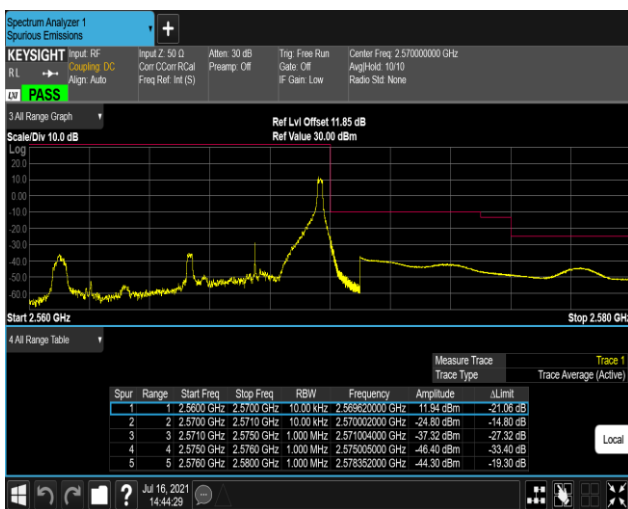

Band7-5MHz-QPSK-20775-1RB#24

Band7-5MHz-QPSK-20775-25RB#0

Band7-5MHz-QPSK-21425-1RB#0

Band7-5MHz-QPSK-21425-1RB#24

Band7-5MHz-QPSK-21425-25RB#0

Band7-5MHz-16QAM-20775-1RB#0

Band7-5MHz-16QAM-20775-1RB#24

Band7-5MHz-16QAM-20775-25RB#0