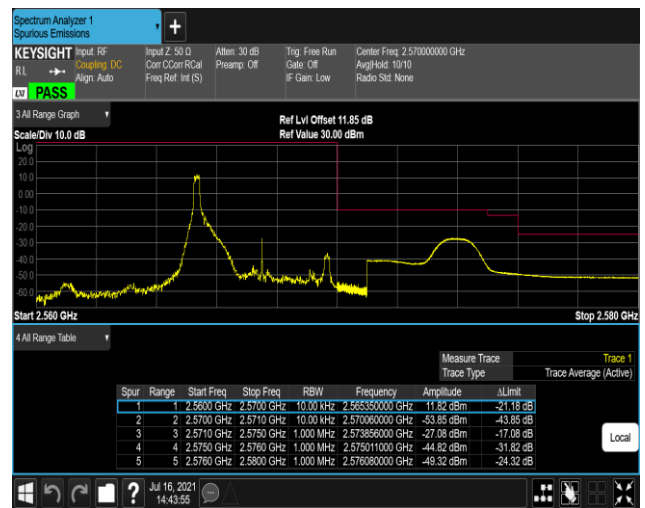

Band7-5MHz-QPSK-21425-25RB#0

Band7-5MHz-QPSK-21425-1RB#0