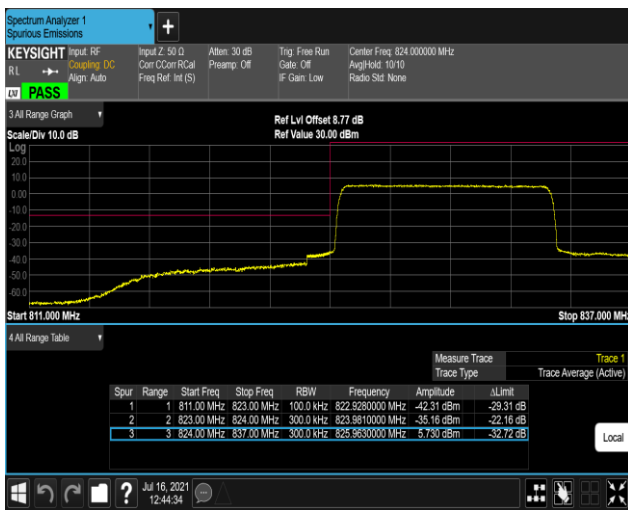

Band5-10MHz-16QAM-20600-1RB#49

Band5-10MHz-16QAM-20450-50RB#0