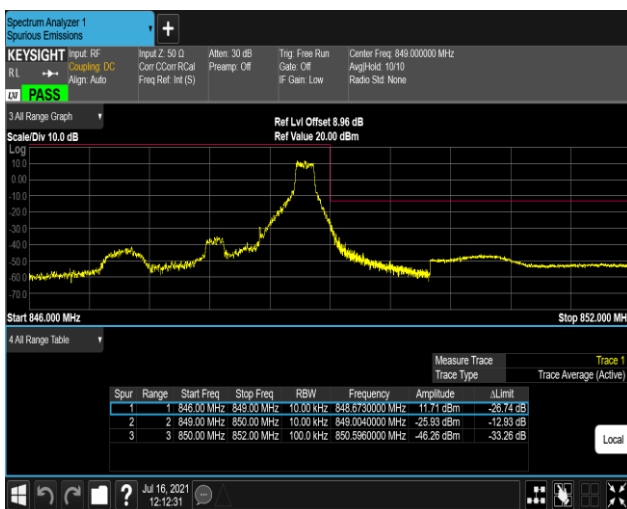

Band5-1.4MHz-QPSK-20643-1RB#5

Band5-1.4MHz-QPSK-20643-6RB#0

Band5-1.4MHz-16QAM-20407-1RB#0

Band5-1.4MHz-16QAM-20407-1RB#5

Band5-1.4MHz-16QAM-20407-6RB#0

Band5-1.4MHz-16QAM-20643-1RB#0

Band5-1.4MHz-16QAM-20643-1RB#5