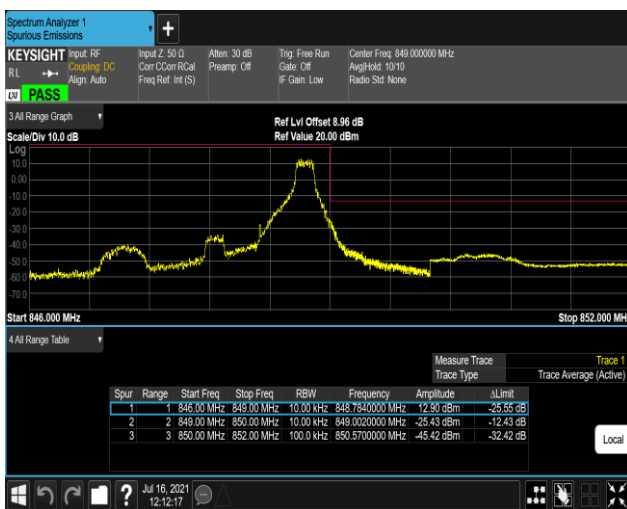

Band5-1.4MHz-16QAM-20407-1RB#0

Band5-1.4MHz-QPSK-20643-1RB#5