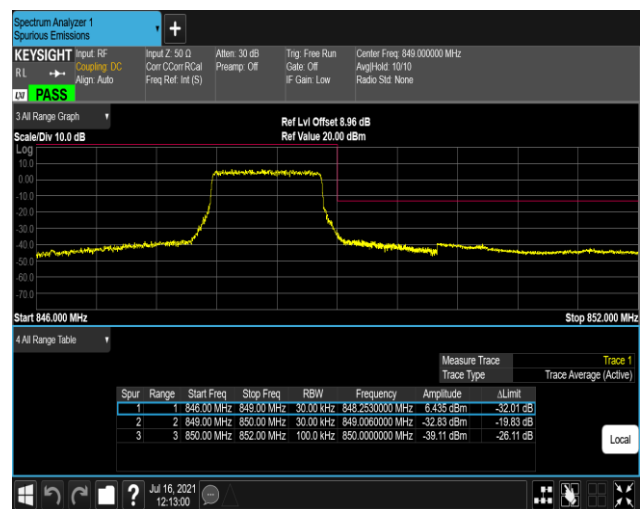

Band5-10MHz-QPSK-20450-1RB#49

Band5-1.4MHz-16QAM-20643-6RB#0