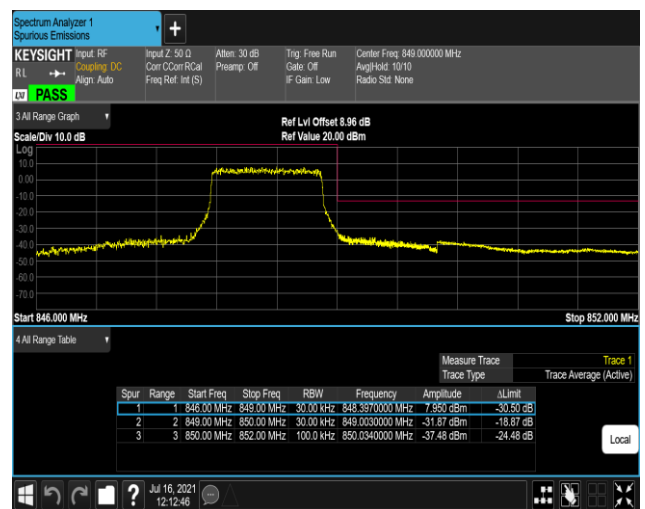

Band5-1.4MHz-16QAM-20407-1RB#5

Band5-1.4MHz-QPSK-20643-6RB#0