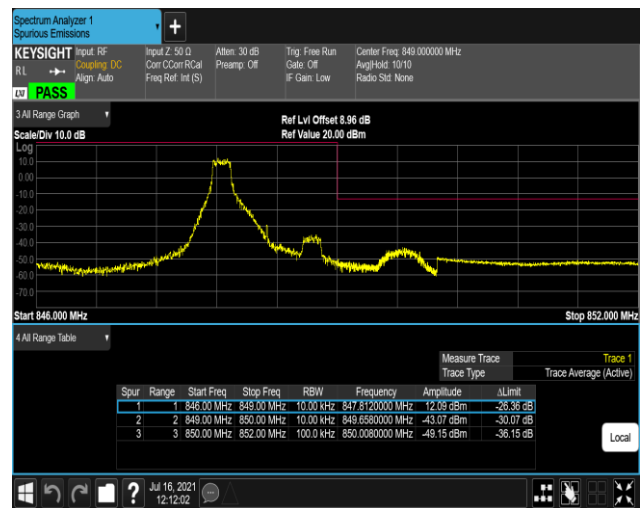

Band5-1.4MHz-QPSK-20643-1RB#5

Band5-1.4MHz-QPSK-20643-6RB#0

Band5-1.4MHz-16QAM-20407-1RB#0

Band5-1.4MHz-16QAM-20407-1RB#5

Band5-1.4MHz-16QAM-20407-6RB#0

Band5-1.4MHz-16QAM-20643-1RB#0

Band5-1.4MHz-16QAM-20643-1RB#5