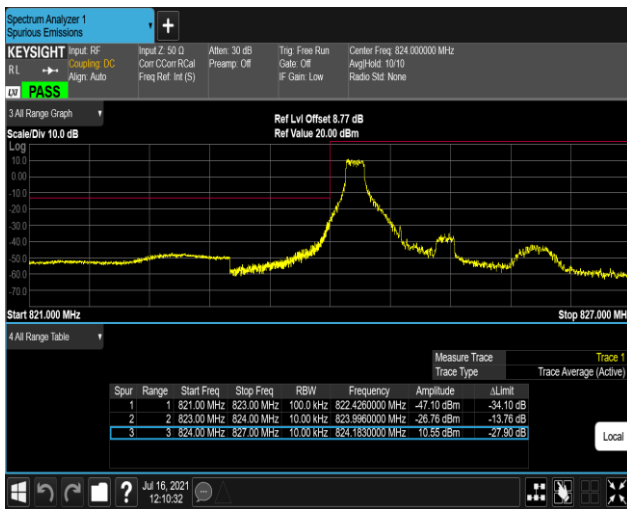

Band5-1.4MHz-16QAM-20407-6RB#0

Band5-1.4MHz-16QAM-20407-1RB#0