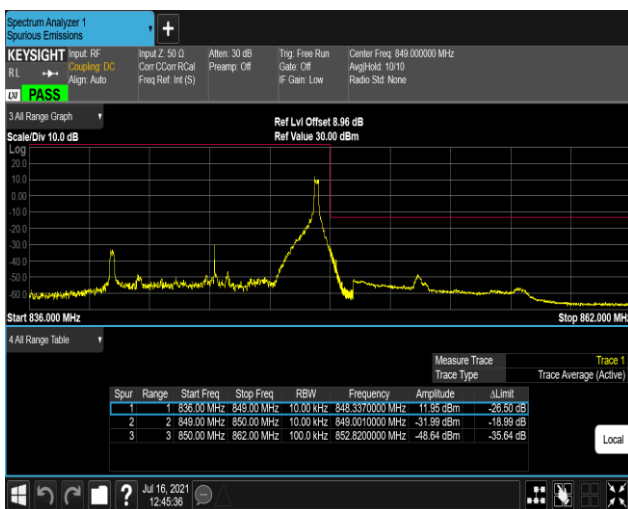

Band5-10MHz-16QAM-20450-1RB#0

Band5-10MHz-16QAM-20450-1RB#49

Band5-10MHz-16QAM-20450-50RB#0

Band5-10MHz-16QAM-20600-1RB#0

Band5-10MHz-16QAM-20600-1RB#49

Band5-10MHz-16QAM-20600-50RB#0

Band7-5MHz-QPSK-20775-1RB#0