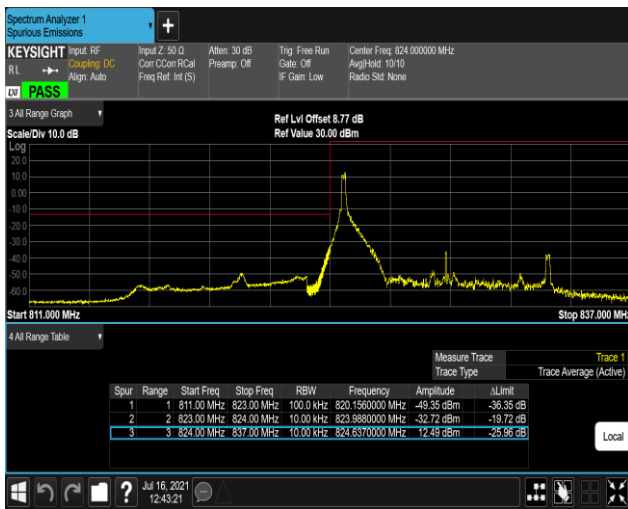

Band5-10MHz-QPSK-20450-50RB#0

Band5-10MHz-QPSK-20450-1RB#0