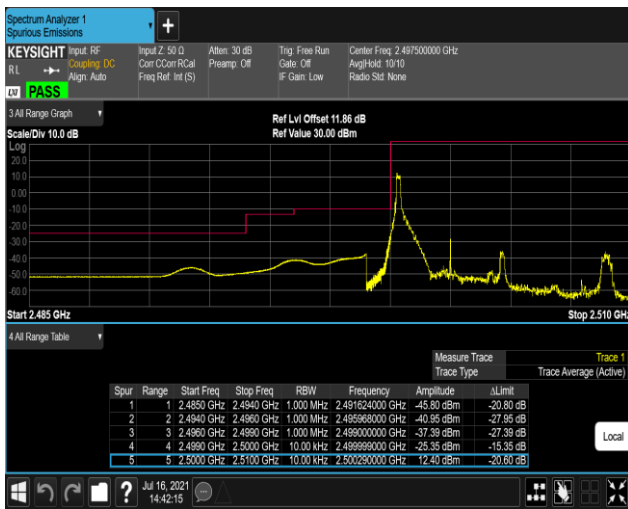

Band5-10MHz-16QAM-20450-1RB#0

Band5-10MHz-16QAM-20450-1RB#49

Band5-10MHz-16QAM-20450-50RB#0

Band5-10MHz-16QAM-20600-1RB#0

Band5-10MHz-16QAM-20600-1RB#49

Band5-10MHz-16QAM-20600-50RB#0

Band7-5MHz-QPSK-20775-1RB#0