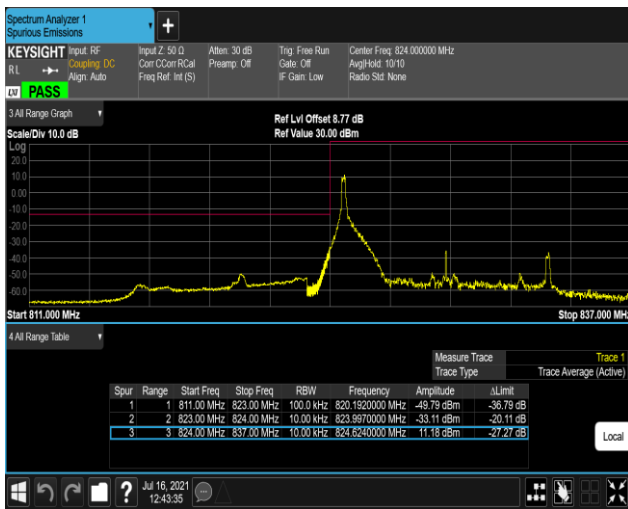

Band5-10MHz-16QAM-20450-50RB#0

Band5-10MHz-16QAM-20450-1RB#0