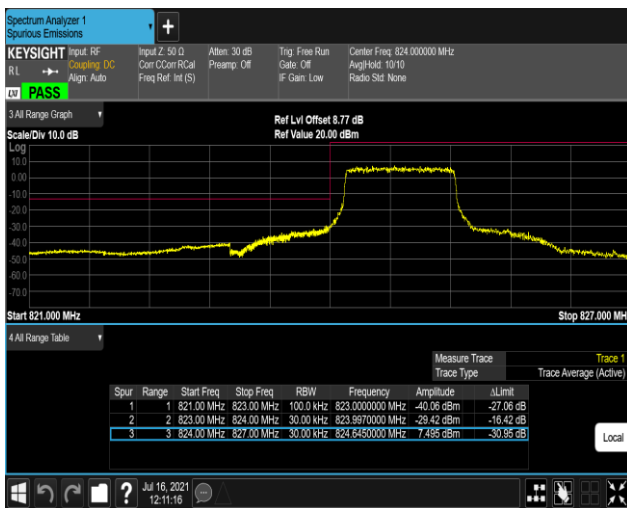

Band4-20MHz-16QAM-20300-1RB#0

Band4-20MHz-16QAM-20300-1RB#99

Band4-20MHz-16QAM-20300-100RB#0

Band5-1.4MHz-QPSK-20407-1RB#0

Band5-1.4MHz-QPSK-20407-1RB#5

Band5-1.4MHz-QPSK-20407-6RB#0

Band5-1.4MHz-QPSK-20643-1RB#0