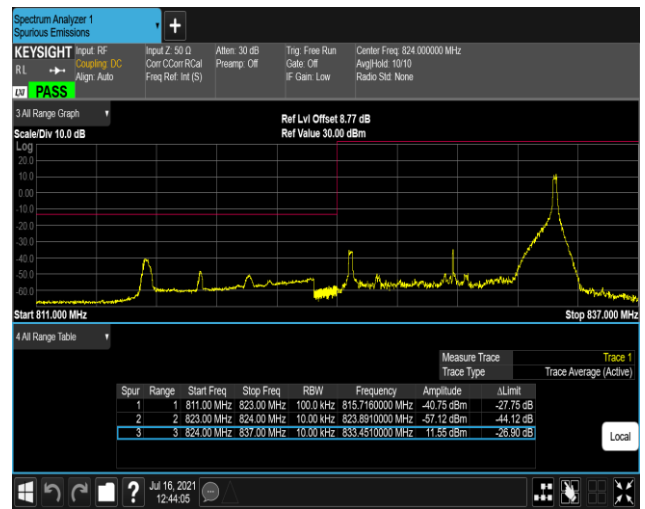

Band5-10MHz-16QAM-20600-1RB#0

Band5-10MHz-16QAM-20450-1RB#49