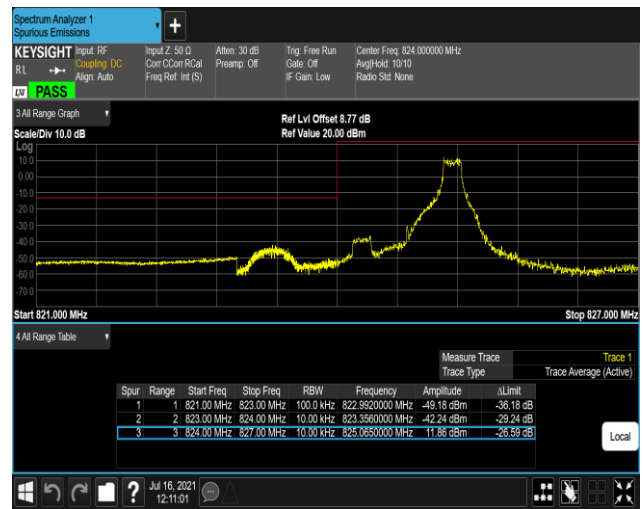

Band5-1.4MHz-QPSK-20643-1RB#5

Band5-1.4MHz-QPSK-20643-6RB#0

Band5-1.4MHz-16QAM-20407-1RB#0

Band5-1.4MHz-16QAM-20407-1RB#5

Band5-1.4MHz-16QAM-20407-6RB#0

Band5-1.4MHz-16QAM-20643-1RB#0

Band5-1.4MHz-16QAM-20643-1RB#5