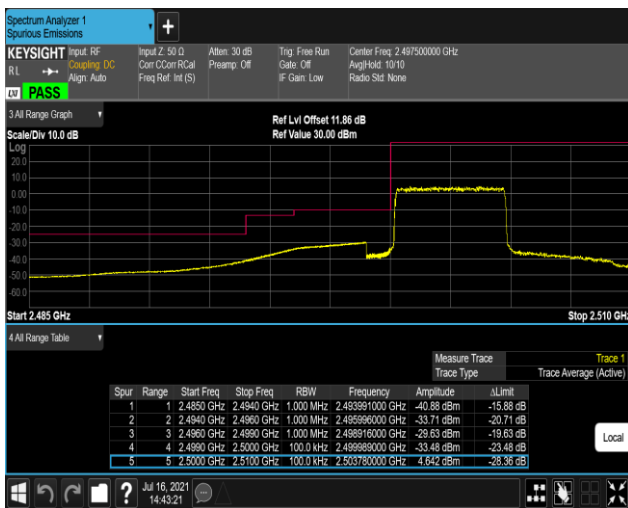

Band7-5MHz-QPSK-21425-1RB#24

Band7-5MHz-QPSK-20775-25RB#0