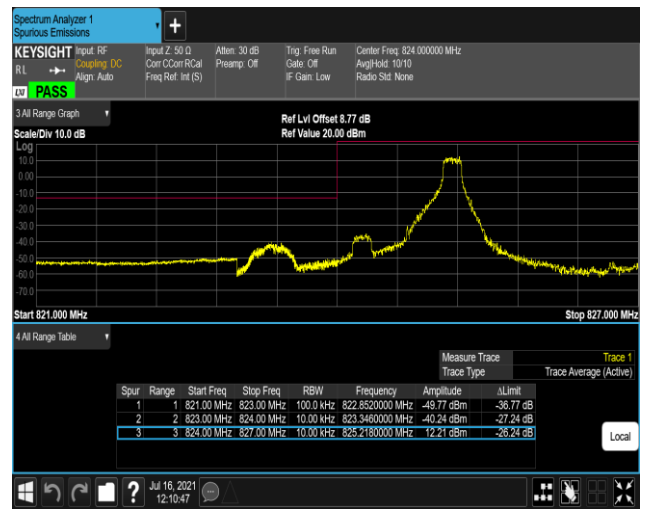

Band4-20MHz-16QAM-20300-1RB#0

Band4-20MHz-16QAM-20300-1RB#99

Band4-20MHz-16QAM-20300-100RB#0

Band5-1.4MHz-QPSK-20407-1RB#0

Band5-1.4MHz-QPSK-20407-1RB#5

Band5-1.4MHz-QPSK-20407-6RB#0

Band5-1.4MHz-QPSK-20643-1RB#0