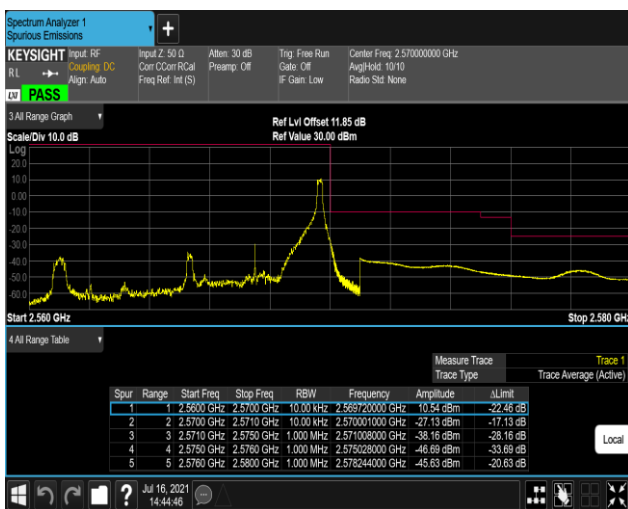

Band7-5MHz-16QAM-21425-1RB#24