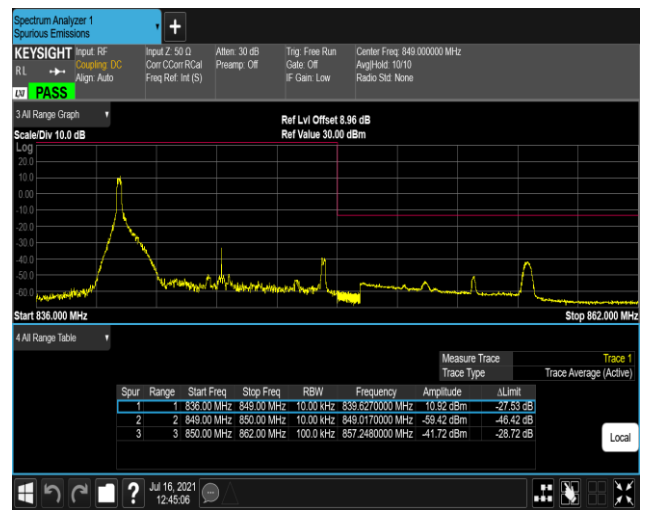

Band5-10MHz-16QAM-20450-1RB#0

Band5-10MHz-16QAM-20450-1RB#49

Band5-10MHz-16QAM-20450-50RB#0

Band5-10MHz-16QAM-20600-1RB#0

Band5-10MHz-16QAM-20600-1RB#49

Band5-10MHz-16QAM-20600-50RB#0

Band7-5MHz-QPSK-20775-1RB#0