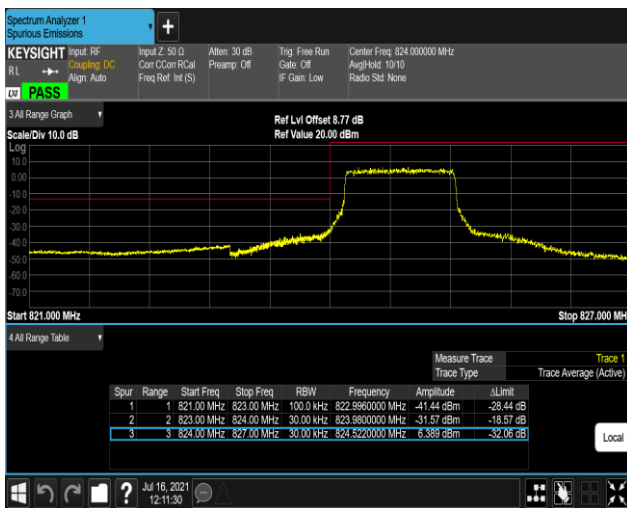

Band5-1.4MHz-QPSK-20643-1RB#5

Band5-1.4MHz-QPSK-20643-6RB#0

Band5-1.4MHz-16QAM-20407-1RB#0

Band5-1.4MHz-16QAM-20407-1RB#5

Band5-1.4MHz-16QAM-20407-6RB#0

Band5-1.4MHz-16QAM-20643-1RB#0

Band5-1.4MHz-16QAM-20643-1RB#5