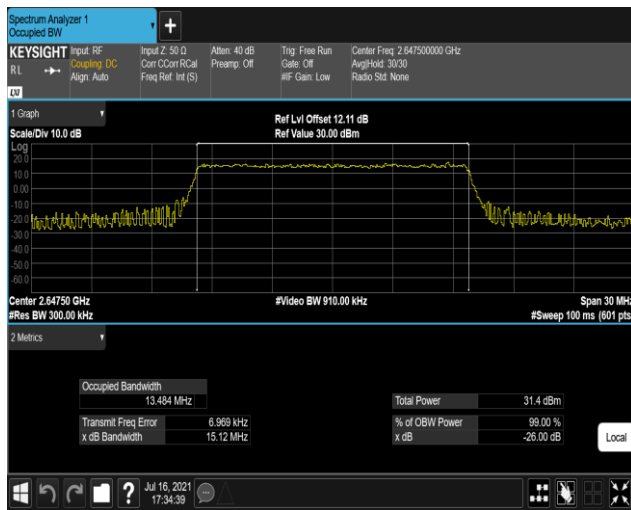

Band41-15MHz-QPSK-40115-75RB#0

Band41-15MHz-QPSK-40640-75RB#0

Band41-15MHz-QPSK-41165-75RB#0

Band41-15MHz-16QAM-40115-75RB#0

Band41-15MHz-16QAM-40640-75RB#0

Band41-15MHz-16QAM-41165-75RB#0

Band41-20MHz-QPSK-40140-100RB#0