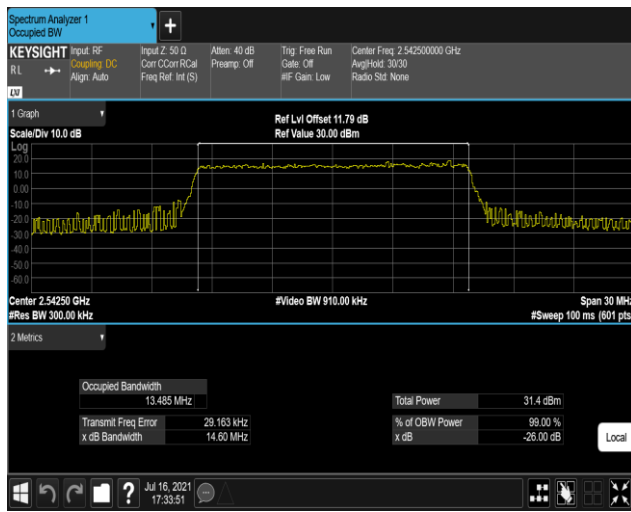

Band41-15MHz-QPSK-40115-75RB#0

Band41-15MHz-QPSK-40640-75RB#0

Band41-15MHz-QPSK-41165-75RB#0

Band41-15MHz-16QAM-40115-75RB#0

Band41-15MHz-16QAM-40640-75RB#0

Band41-15MHz-16QAM-41165-75RB#0

Band41-20MHz-QPSK-40140-100RB#0