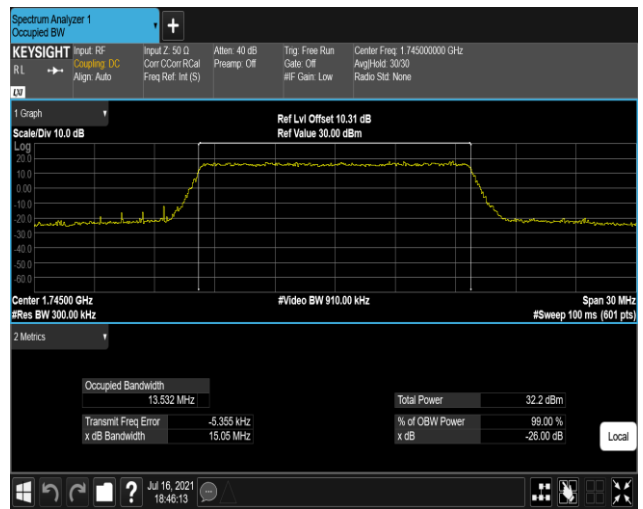

Band66-15MHz-16QAM-132047-75RB#0