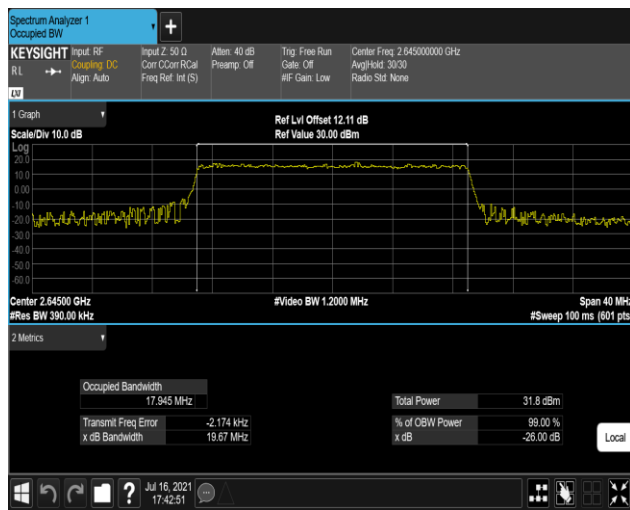

Band41-20MHz-16QAM-40640-100RB#0