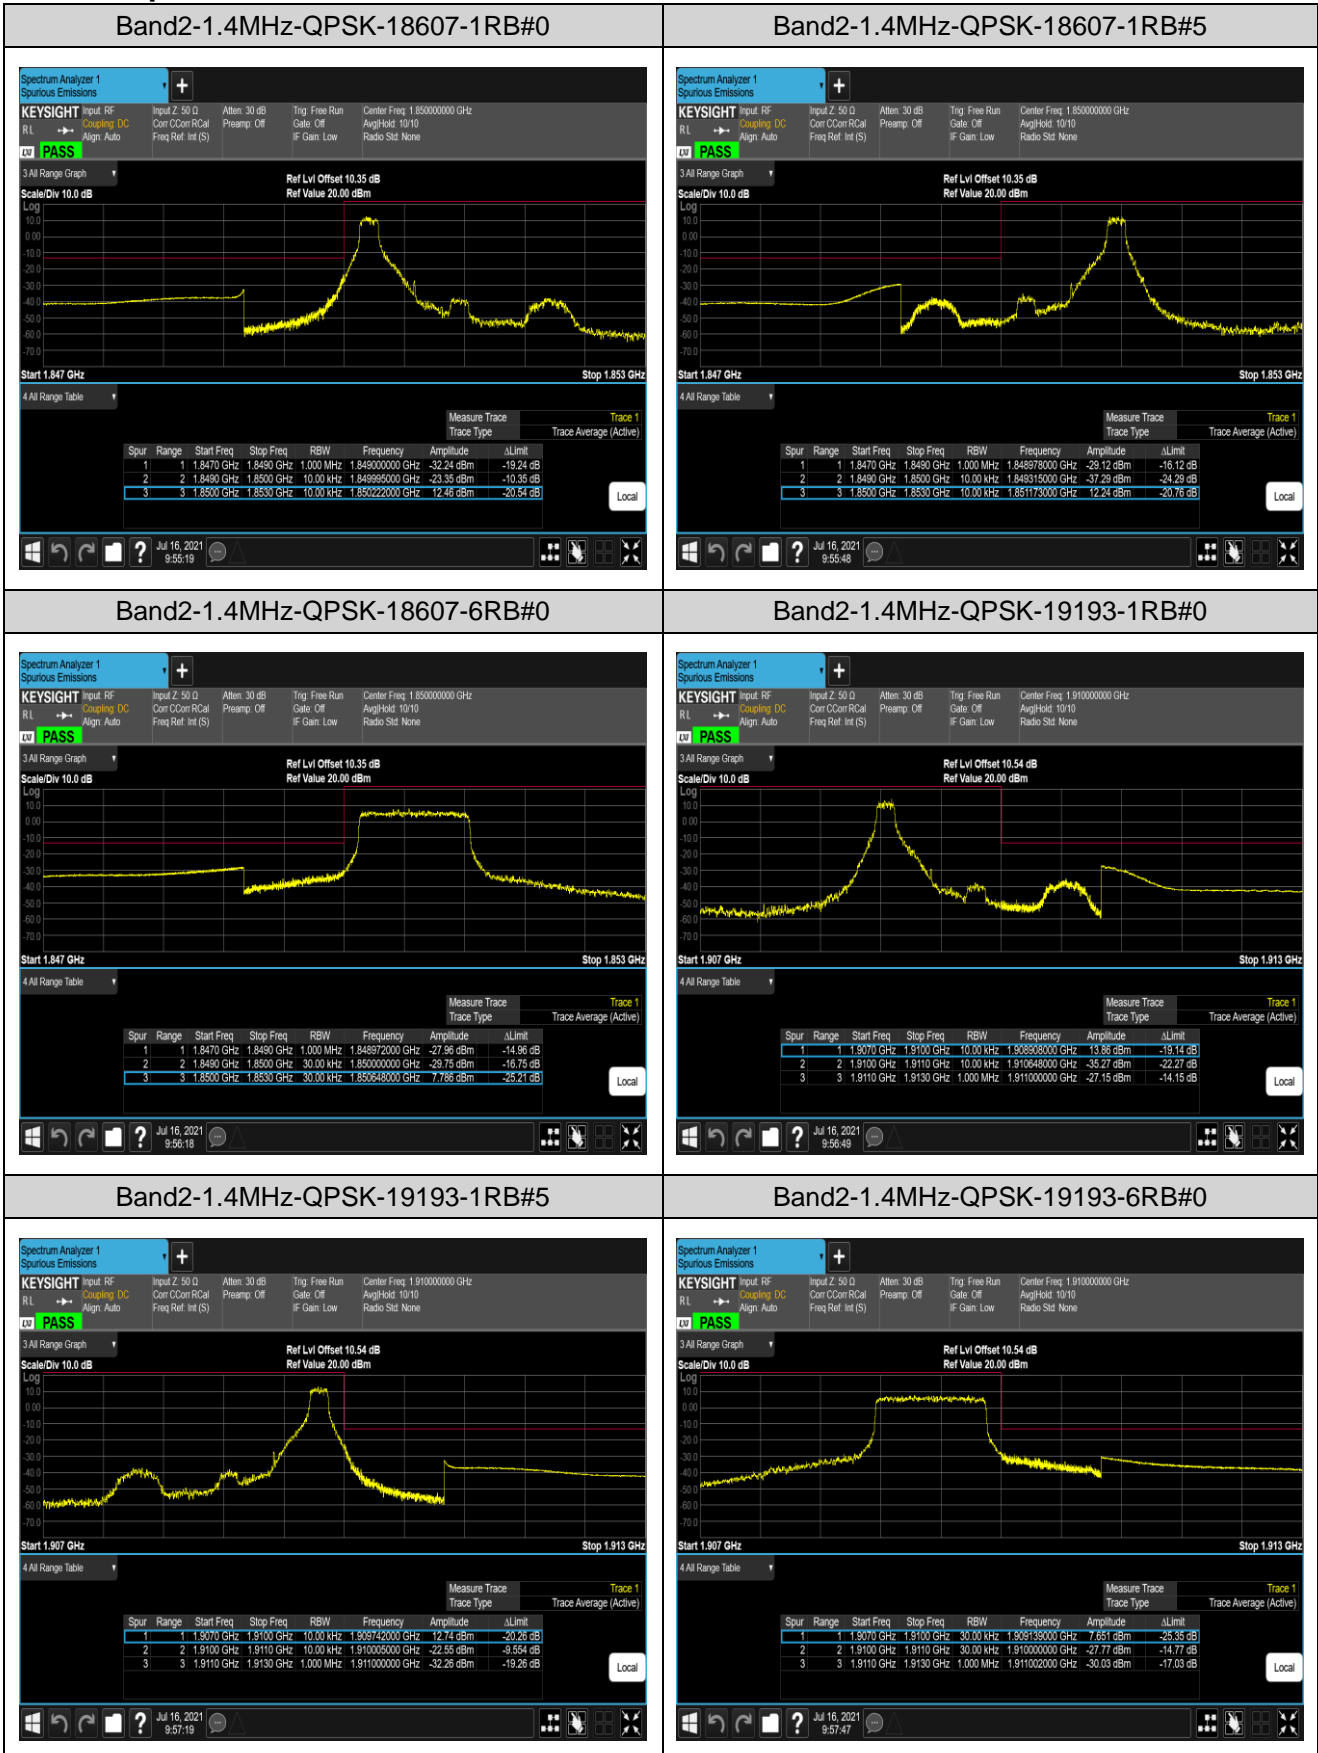

Band2-1.4MHz-16QAM-18607-1RB#0

Band2-1.4MHz-16QAM-18607-1RB#5

Test Graphs