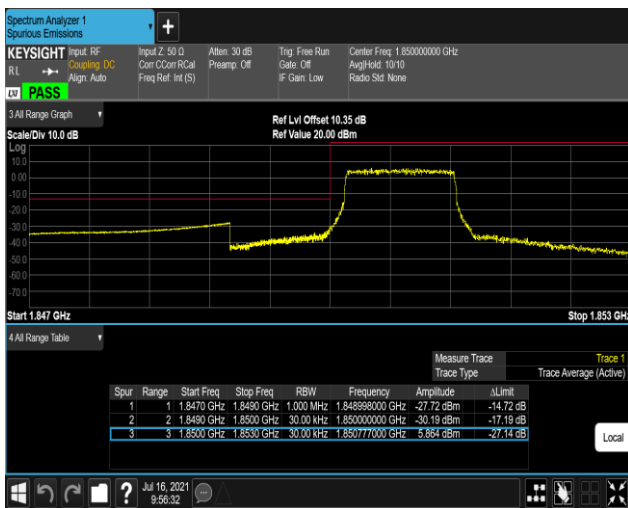

Remark: All bandwidth and all modulation had been tested, but only the worst case data displayed in this report.

Test Graphs

Band2-1.4MHz-16QAM-18607-1RB#0

Band2-1.4MHz-16QAM-18607-1RB#5

Band2-1.4MHz-16QAM-18607-6RB#0

Band2-1.4MHz-16QAM-19193-1RB#0

Band2-1.4MHz-16QAM-19193-1RB#5

Band2-1.4MHz-16QAM-19193-6RB#0