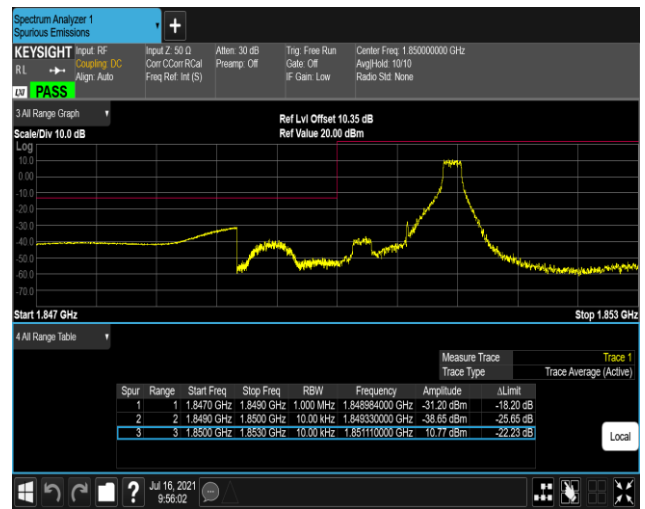

Remark: All bandwidth and all modulation had been tested, but only the worst case data displayed in this report.

Test Graphs

Band2-1.4MHz-16QAM-18607-1RB#0

Band2-1.4MHz-16QAM-18607-1RB#5

Band2-1.4MHz-16QAM-18607-6RB#0

Band2-1.4MHz-16QAM-19193-1RB#0

Band2-1.4MHz-16QAM-19193-1RB#5

Band2-1.4MHz-16QAM-19193-6RB#0