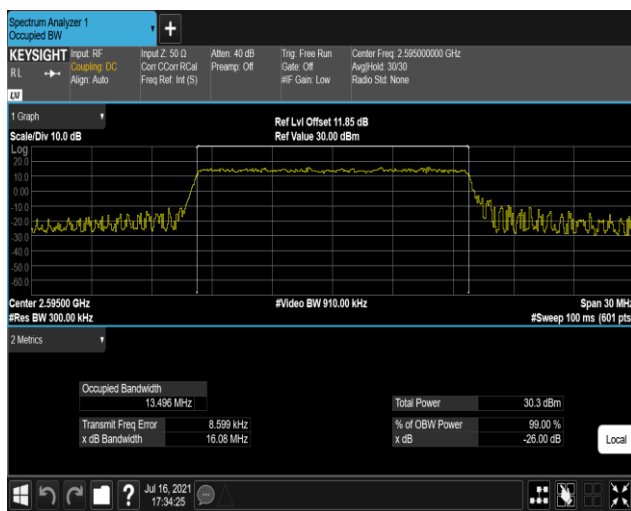

Band41-15MHz-QPSK-40115-75RB#0

Band41-15MHz-QPSK-40640-75RB#0

Band41-15MHz-QPSK-41165-75RB#0

Band41-15MHz-16QAM-40115-75RB#0

Band41-15MHz-16QAM-40640-75RB#0

Band41-15MHz-16QAM-41165-75RB#0

Band41-20MHz-QPSK-40140-100RB#0