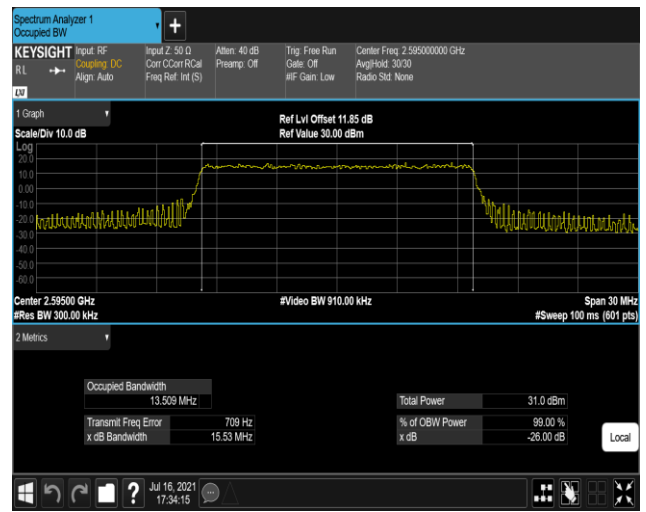

Band41-15MHz-QPSK-40115-75RB#0

Band41-15MHz-QPSK-40640-75RB#0

Band41-15MHz-QPSK-41165-75RB#0

Band41-15MHz-16QAM-40115-75RB#0

Band41-15MHz-16QAM-40640-75RB#0

Band41-15MHz-16QAM-41165-75RB#0

Band41-20MHz-QPSK-40140-100RB#0