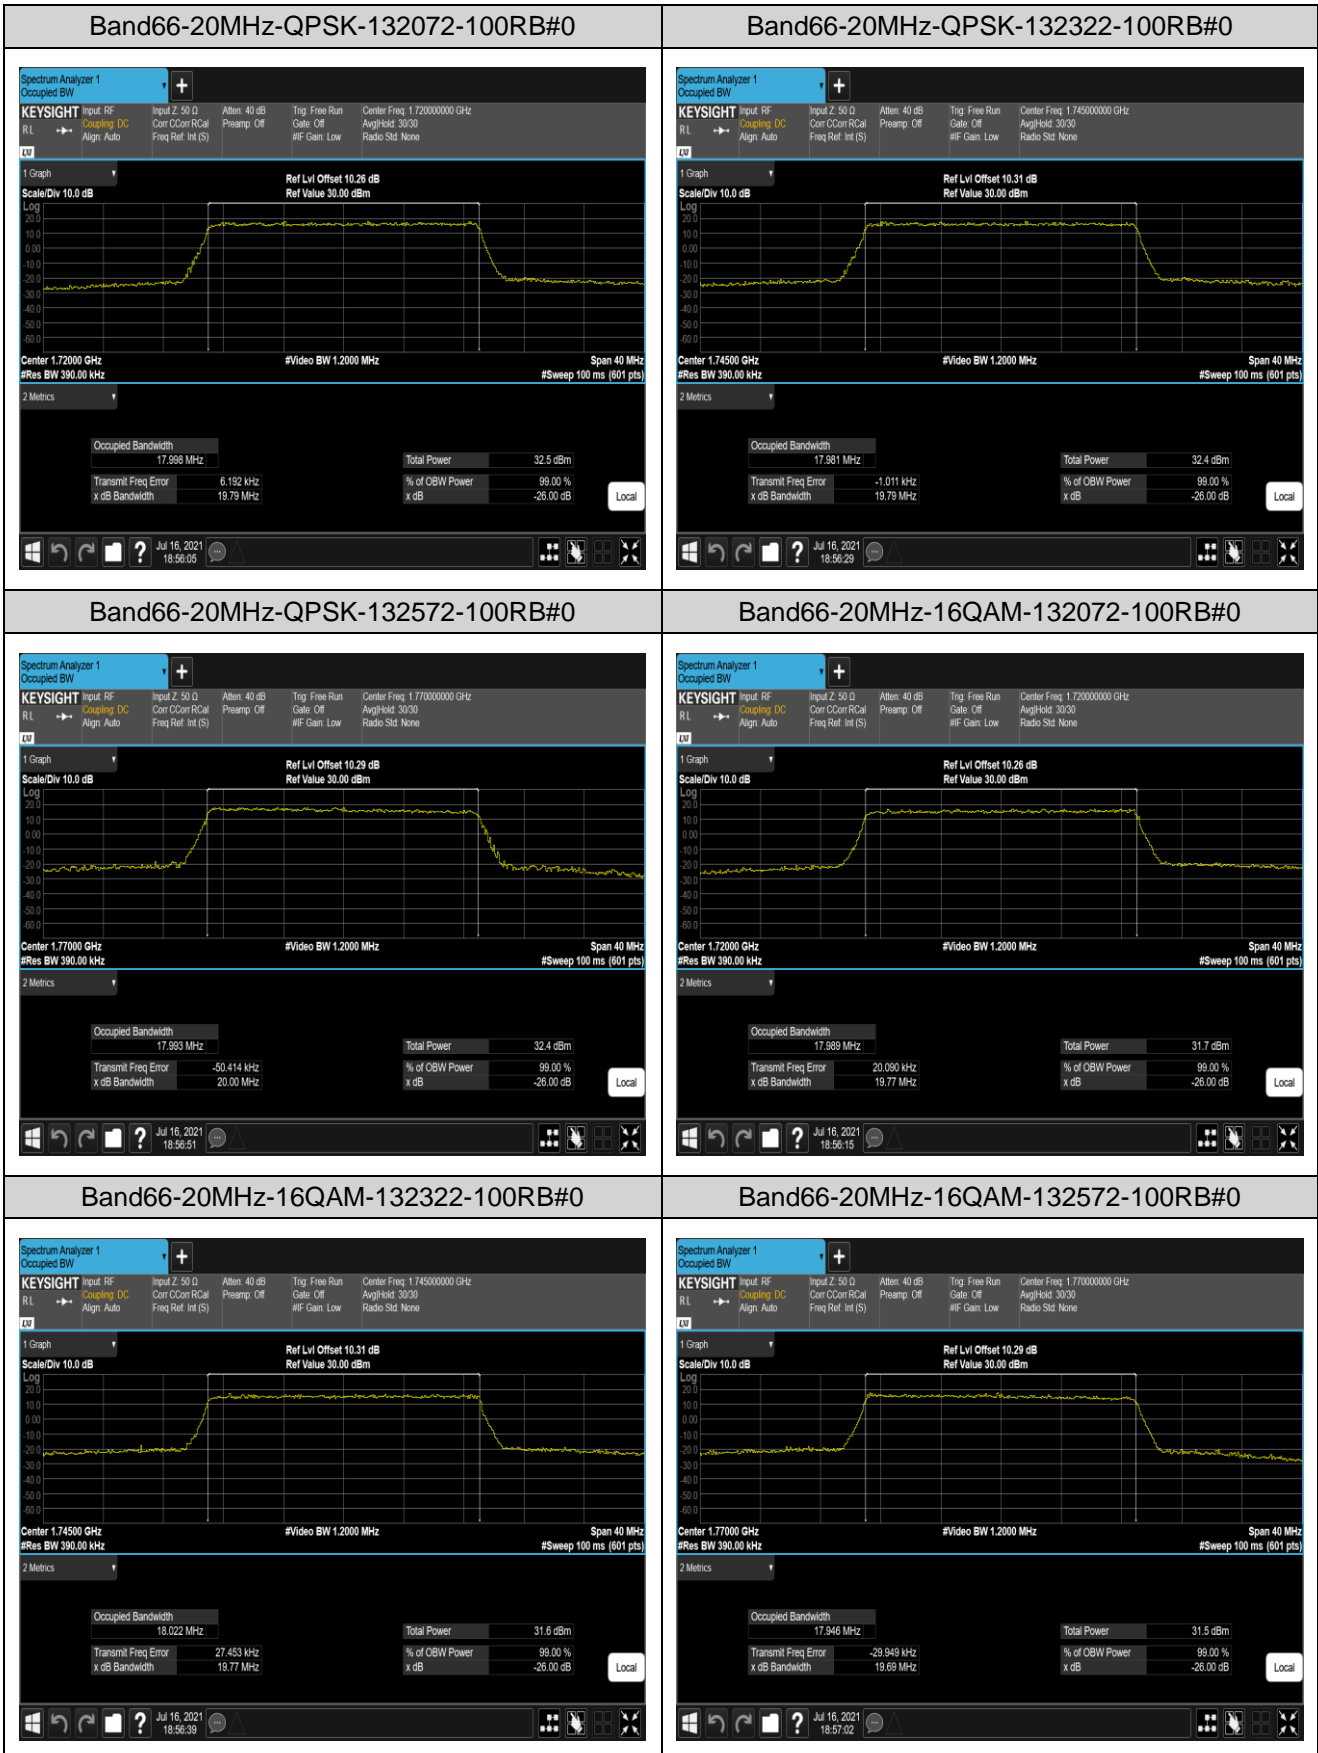

Band66-15MHz-16QAM-132322-75RB#0

Band66-15MHz-16QAM-132597-75RB#0

Appendix D: Band Edge

Test Result (worst case)

Band	Bandwidth	Modulation	Channel	RB Config.	Result (dBm)	Verdict
Band2	1.4MHz	QPSK	18607	1RB#0	-32.24,-23.35	PASS
Band2	1.4MHz	QPSK	18607	1RB#5	-29.12,-37.29	PASS
Band2	1.4MHz	QPSK	18607	6RB#0	-27.96,-29.75	PASS
Band2	1.4MHz	QPSK	19193	1RB#0	-35.27,-27.15	PASS
Band2	1.4MHz	QPSK	19193	1RB#5	-22.55,-32.26	PASS
Band2	1.4MHz	QPSK	19193	6RB#0	-27.77,-30.03	PASS
Band2	1.4MHz	16QAM	18607	1RB#0	-33.15,-26.07	PASS
Band2	1.4MHz	16QAM	18607	1RB#5	-31.20,-38.65	PASS
Band2	1.4MHz	16QAM	18607	6RB#0	-27.72,-30.19	PASS
Band2	1.4MHz	16QAM	19193	1RB#0	-37.13,-29.46	PASS
Band2	1.4MHz	16QAM	19193	1RB#5	-24.45,-32.82	PASS
Band2	1.4MHz	16QAM	19193	6RB#0	-29.87,-30.91	PASS
Band2	20MHz	QPSK	18700	1RB#0	-42.45,-39.12	PASS
Band2	20MHz	QPSK	18700	1RB#99	-33.55,-58.86	PASS
Band2	20MHz	QPSK	18700	100RB#0	-29.48,-33.77	PASS
Band2	20MHz	QPSK	19100	1RB#0	-60.96,-46.56	PASS
Band2	20MHz	QPSK	19100	1RB#99	-38.07,-42.37	PASS
Band2	20MHz	QPSK	19100	100RB#0	-37.36,-33.98	PASS
Band2	20MHz	16QAM	18700	1RB#0	-43.06,-39.47	PASS
Band2	20MHz	16QAM	18700	1RB#99	-37.06,-59.00	PASS
Band2	20MHz	16QAM	18700	100RB#0	-31.69,-34.89	PASS
Band2	20MHz	16QAM	19100	1RB#0	-60.58,-46.44	PASS
Band2	20MHz	16QAM	19100	1RB#99	-39.33,-42.68	PASS
Band2	20MHz	16QAM	19100	100RB#0	-38.64,-35.34	PASS
Band4	1.4MHz	QPSK	19957	1RB#0	-32.03,-23.63	PASS
Band4	1.4MHz	QPSK	19957	1RB#5	-28.51,-36.58	PASS
Band4	1.4MHz	QPSK	19957	6RB#0	-26.98,-28.85	PASS
Band4	1.4MHz	QPSK	20393	1RB#0	-36.15,-28.01	PASS
Band4	1.4MHz	QPSK	20393	1RB#5	-24.02,-32.47	PASS
Band4	1.4MHz	QPSK	20393	6RB#0	-30.79,-27.98	PASS
Band4	1.4MHz	16QAM	19957	1RB#0	-33.00,-25.16	PASS
Band4	1.4MHz	16QAM	19957	1RB#5	-30.52,-37.60	PASS
Band4	1.4MHz	16QAM	19957	6RB#0	-27.27,-29.48	PASS
Band4	1.4MHz	16QAM	20393	1RB#0	-37.81,-30.20	PASS
Band4	1.4MHz	16QAM	20393	1RB#5	-25.73,-33.32	PASS
Band4	1.4MHz	16QAM	20393	6RB#0	-32.37,-28.56	PASS