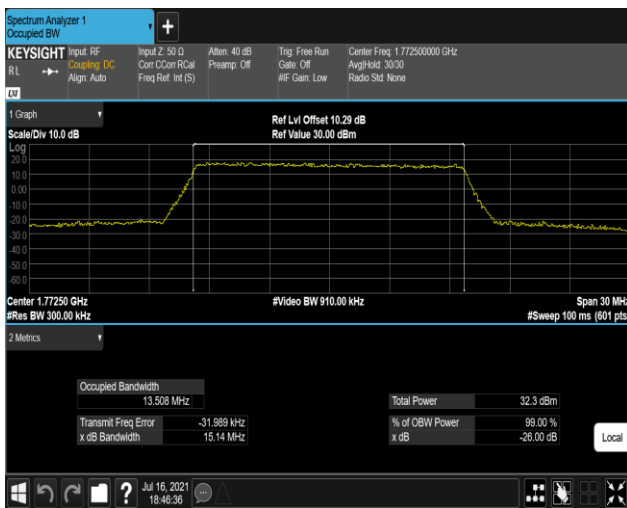

Band66-15MHz-16QAM-132322-75RB#0