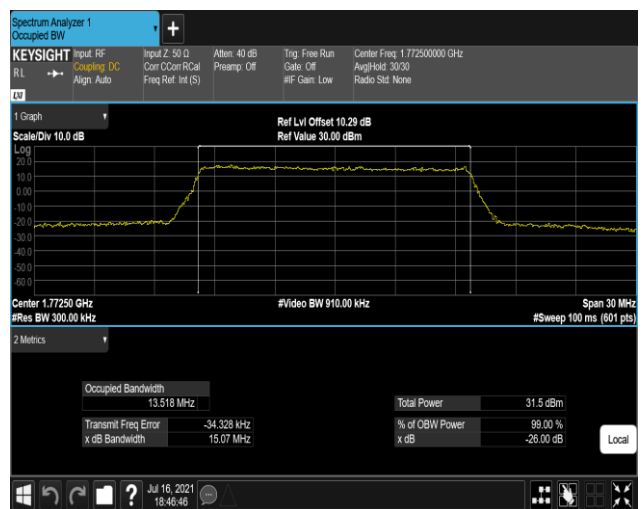

Band66-15MHz-16QAM-132322-75RB#0

Band66-15MHz-16QAM-132597-75RB#0

Appendix D: Band Edge

Test Result (worst case)

Band	Bandwidth	Modulation	Channel	RB Config.	Result (dBm)	Verdict
Band2	1.4MHz	QPSK	18607	1RB#0	-32.24,-23.35	PASS
Band2	1.4MHz	QPSK	18607	1RB#5	-29.12,-37.29	PASS
Band2	1.4MHz	QPSK	18607	6RB#0	-27.96,-29.75	PASS
Band2	1.4MHz	QPSK	19193	1RB#0	-35.27,-27.15	PASS
Band2	1.4MHz	QPSK	19193	1RB#5	-22.55,-32.26	PASS
Band2	1.4MHz	QPSK	19193	6RB#0	-27.77,-30.03	PASS
Band2	1.4MHz	16QAM	18607	1RB#0	-33.15,-26.07	PASS
Band2	1.4MHz	16QAM	18607	1RB#5	-31.20,-38.65	PASS
Band2	1.4MHz	16QAM	18607	6RB#0	-27.72,-30.19	PASS
Band2	1.4MHz	16QAM	19193	1RB#0	-37.13,-29.46	PASS
Band2	1.4MHz	16QAM	19193	1RB#5	-24.45,-32.82	PASS
Band2	1.4MHz	16QAM	19193	6RB#0	-29.87,-30.91	PASS
Band2	20MHz	QPSK	18700	1RB#0	-42.45,-39.12	PASS
Band2	20MHz	QPSK	18700	1RB#99	-33.55,-58.86	PASS
Band2	20MHz	QPSK	18700	100RB#0	-29.48,-33.77	PASS
Band2	20MHz	QPSK	19100	1RB#0	-60.96,-46.56	PASS
Band2	20MHz	QPSK	19100	1RB#99	-38.07,-42.37	PASS
Band2	20MHz	QPSK	19100	100RB#0	-37.36,-33.98	PASS
Band2	20MHz	16QAM	18700	1RB#0	-43.06,-39.47	PASS
Band2	20MHz	16QAM	18700	1RB#99	-37.06,-59.00	PASS
Band2	20MHz	16QAM	18700	100RB#0	-31.69,-34.89	PASS
Band2	20MHz	16QAM	19100	1RB#0	-60.58,-46.44	PASS
Band2	20MHz	16QAM	19100	1RB#99	-39.33,-42.68	PASS
Band2	20MHz	16QAM	19100	100RB#0	-38.64,-35.34	PASS
Band4	1.4MHz	QPSK	19957	1RB#0	-32.03,-23.63	PASS
Band4	1.4MHz	QPSK	19957	1RB#5	-28.51,-36.58	PASS
Band4	1.4MHz	QPSK	19957	6RB#0	-26.98,-28.85	PASS
Band4	1.4MHz	QPSK	20393	1RB#0	-36.15,-28.01	PASS
Band4	1.4MHz	QPSK	20393	1RB#5	-24.02,-32.47	PASS
Band4	1.4MHz	QPSK	20393	6RB#0	-30.79,-27.98	PASS
Band4	1.4MHz	16QAM	19957	1RB#0	-33.00,-25.16	PASS
Band4	1.4MHz	16QAM	19957	1RB#5	-30.52,-37.60	PASS
Band4	1.4MHz	16QAM	19957	6RB#0	-27.27,-29.48	PASS
Band4	1.4MHz	16QAM	20393	1RB#0	-37.81,-30.20	PASS
Band4	1.4MHz	16QAM	20393	1RB#5	-25.73,-33.32	PASS
Band4	1.4MHz	16QAM	20393	6RB#0	-32.37,-28.56	PASS