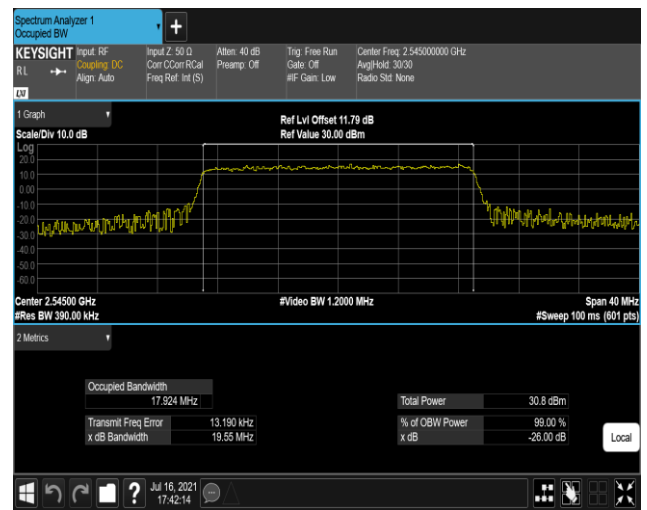

Band41-20MHz-16QAM-41140-100RB#0