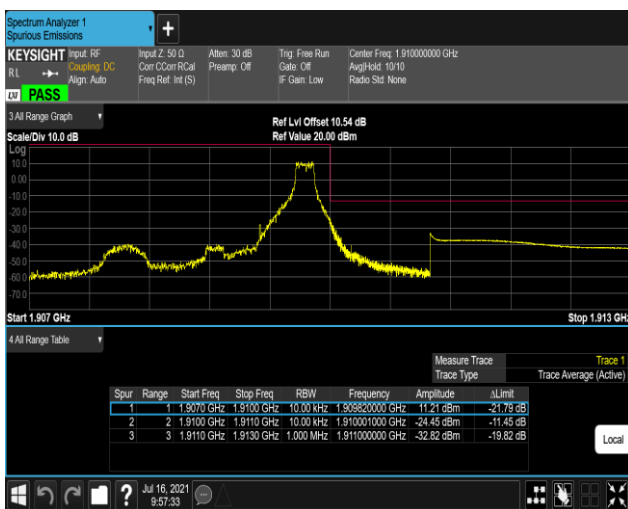

Remark: All bandwidth and all modulation had been tested, but only the worst case data displayed in this report.

Test Graphs

Band2-1.4MHz-16QAM-18607-1RB#0

Band2-1.4MHz-16QAM-18607-1RB#5

Band2-1.4MHz-16QAM-18607-6RB#0

Band2-1.4MHz-16QAM-19193-1RB#0

Band2-1.4MHz-16QAM-19193-1RB#5

Band2-1.4MHz-16QAM-19193-6RB#0