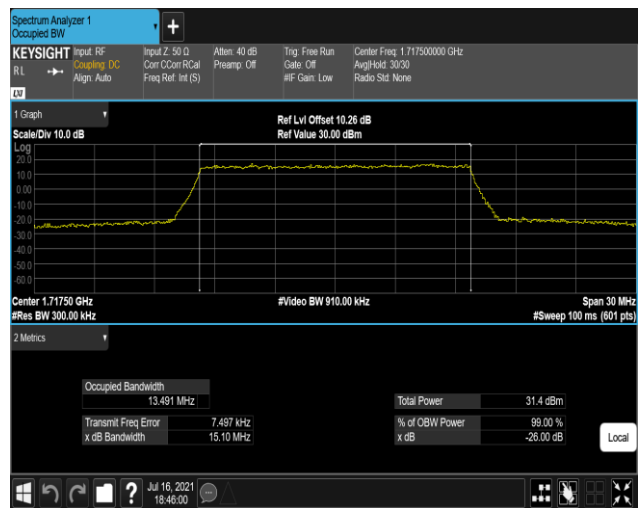

Band66-15MHz-16QAM-132322-75RB#0

Band66-15MHz-16QAM-132597-75RB#0

Appendix D: Band Edge

Test Result (worst case)

Band	Bandwidth	Modulation	Channel	RB Config.	Result (dBm)	Verdict
Band2	1.4MHz	QPSK	18607	1RB#0	-32.24,-23.35	PASS
Band2	1.4MHz	QPSK	18607	1RB#5	-29.12,-37.29	PASS
Band2	1.4MHz	QPSK	18607	6RB#0	-27.96,-29.75	PASS
Band2	1.4MHz	QPSK	19193	1RB#0	-35.27,-27.15	PASS
Band2	1.4MHz	QPSK	19193	1RB#5	-22.55,-32.26	PASS
Band2	1.4MHz	QPSK	19193	6RB#0	-27.77,-30.03	PASS
Band2	1.4MHz	16QAM	18607	1RB#0	-33.15,-26.07	PASS
Band2	1.4MHz	16QAM	18607	1RB#5	-31.20,-38.65	PASS
Band2	1.4MHz	16QAM	18607	6RB#0	-27.72,-30.19	PASS
Band2	1.4MHz	16QAM	19193	1RB#0	-37.13,-29.46	PASS
Band2	1.4MHz	16QAM	19193	1RB#5	-24.45,-32.82	PASS
Band2	1.4MHz	16QAM	19193	6RB#0	-29.87,-30.91	PASS
Band2	20MHz	QPSK	18700	1RB#0	-42.45,-39.12	PASS
Band2	20MHz	QPSK	18700	1RB#99	-33.55,-58.86	PASS
Band2	20MHz	QPSK	18700	100RB#0	-29.48,-33.77	PASS
Band2	20MHz	QPSK	19100	1RB#0	-60.96,-46.56	PASS
Band2	20MHz	QPSK	19100	1RB#99	-38.07,-42.37	PASS
Band2	20MHz	QPSK	19100	100RB#0	-37.36,-33.98	PASS
Band2	20MHz	16QAM	18700	1RB#0	-43.06,-39.47	PASS
Band2	20MHz	16QAM	18700	1RB#99	-37.06,-59.00	PASS
Band2	20MHz	16QAM	18700	100RB#0	-31.69,-34.89	PASS
Band2	20MHz	16QAM	19100	1RB#0	-60.58,-46.44	PASS
Band2	20MHz	16QAM	19100	1RB#99	-39.33,-42.68	PASS
Band2	20MHz	16QAM	19100	100RB#0	-38.64,-35.34	PASS
Band4	1.4MHz	QPSK	19957	1RB#0	-32.03,-23.63	PASS
Band4	1.4MHz	QPSK	19957	1RB#5	-28.51,-36.58	PASS
Band4	1.4MHz	QPSK	19957	6RB#0	-26.98,-28.85	PASS
Band4	1.4MHz	QPSK	20393	1RB#0	-36.15,-28.01	PASS
Band4	1.4MHz	QPSK	20393	1RB#5	-24.02,-32.47	PASS
Band4	1.4MHz	QPSK	20393	6RB#0	-30.79,-27.98	PASS
Band4	1.4MHz	16QAM	19957	1RB#0	-33.00,-25.16	PASS
Band4	1.4MHz	16QAM	19957	1RB#5	-30.52,-37.60	PASS
Band4	1.4MHz	16QAM	19957	6RB#0	-27.27,-29.48	PASS
Band4	1.4MHz	16QAM	20393	1RB#0	-37.81,-30.20	PASS
Band4	1.4MHz	16QAM	20393	1RB#5	-25.73,-33.32	PASS
Band4	1.4MHz	16QAM	20393	6RB#0	-32.37,-28.56	PASS