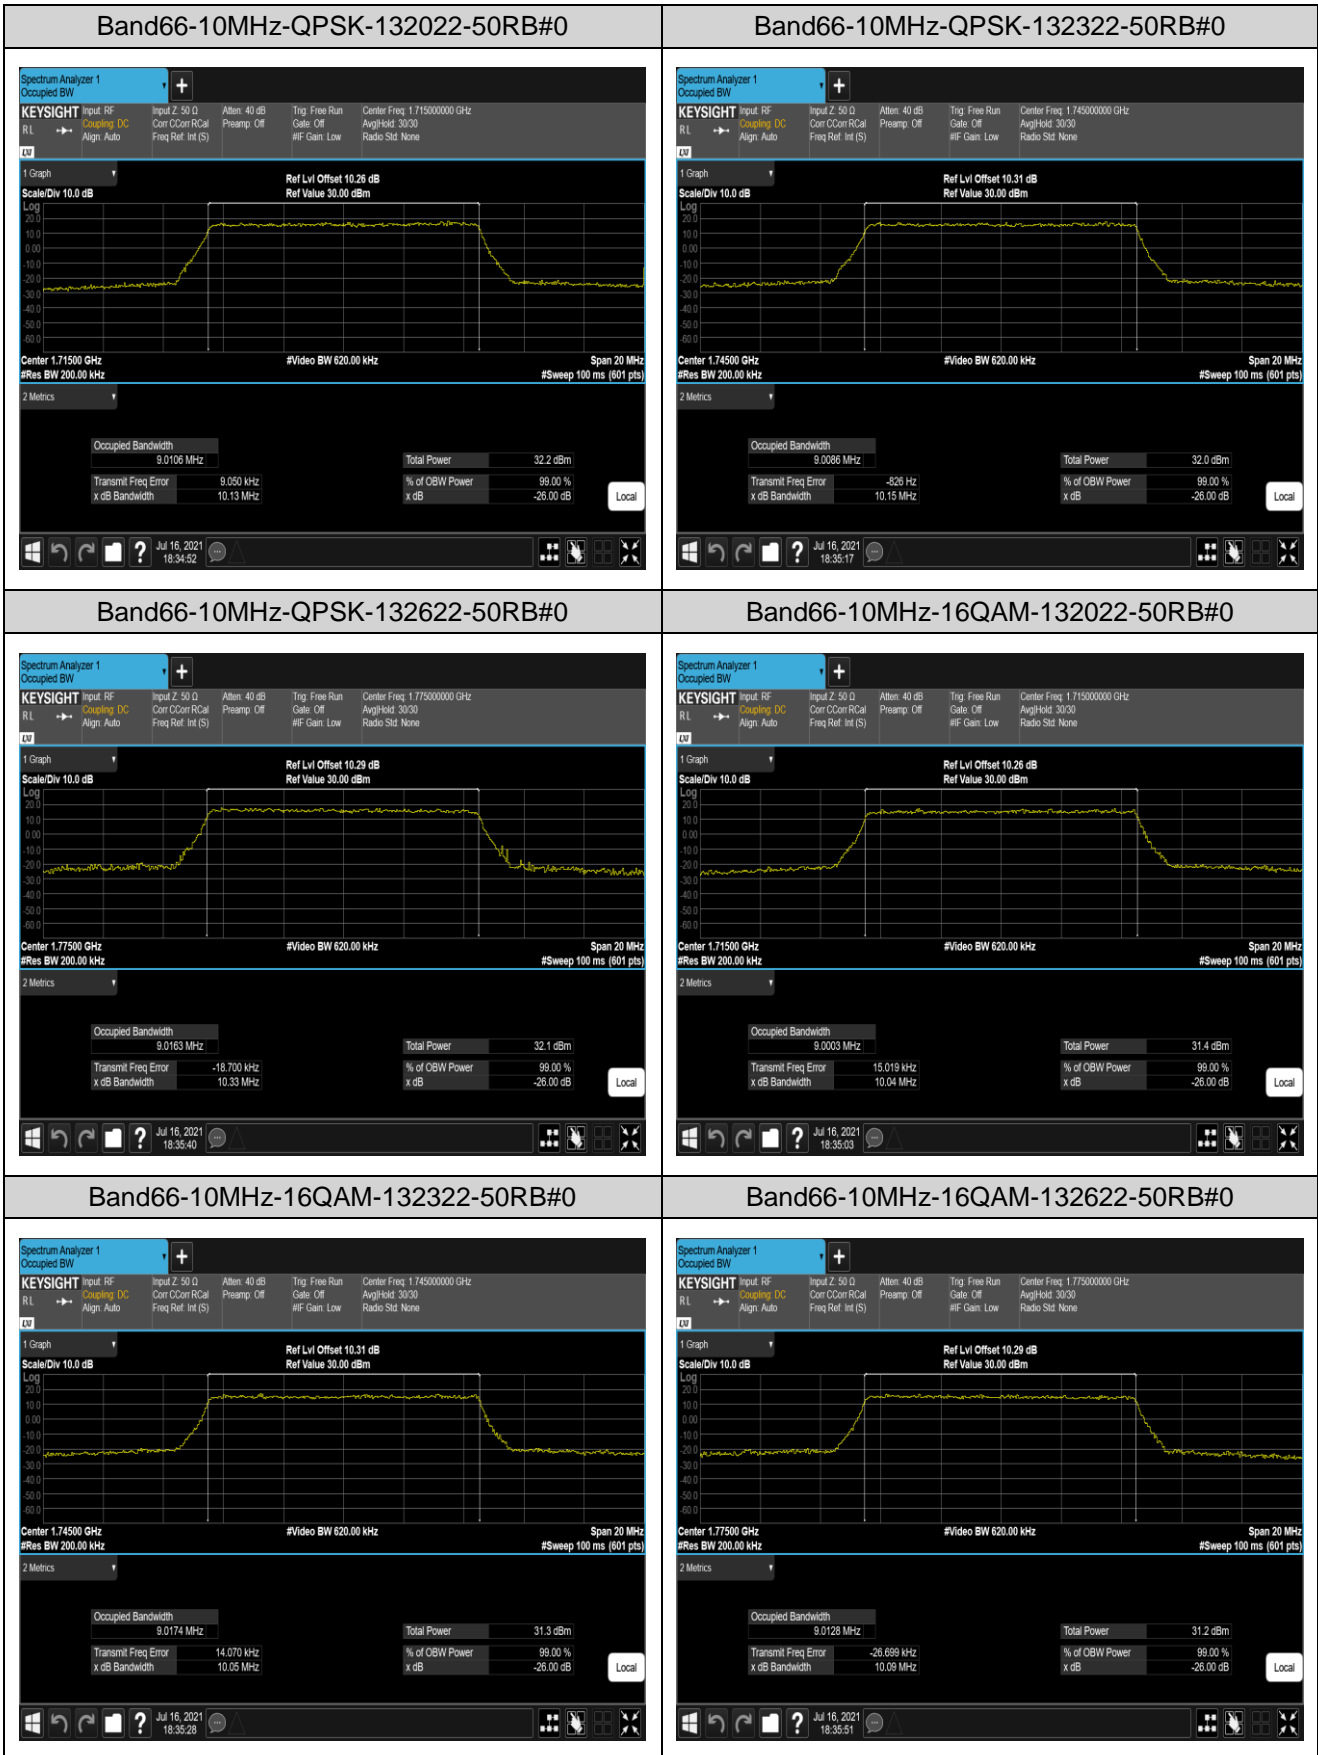

Band66-15MHz-QPSK-132047-75RB#0

Band66-15MHz-QPSK-132322-75RB#0