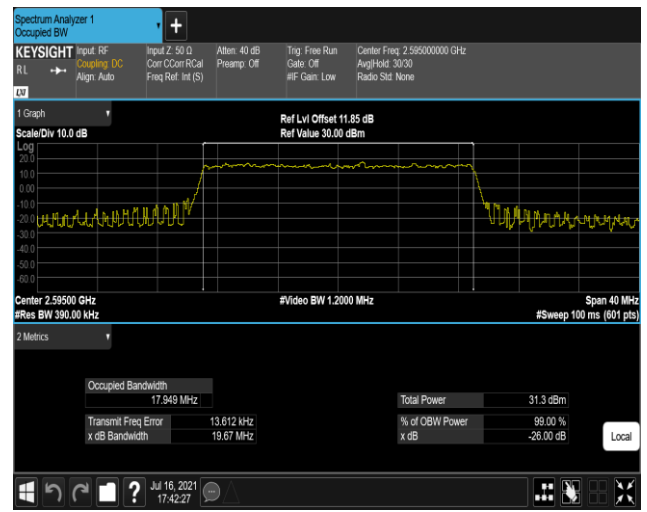

Band41-20MHz-16QAM-40140-100RB#0