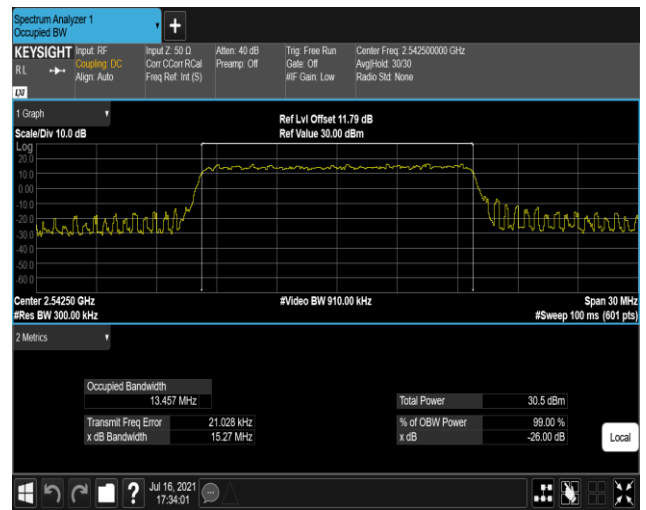

Band41-15MHz-QPSK-40115-75RB#0

Band41-15MHz-QPSK-40640-75RB#0

Band41-15MHz-QPSK-41165-75RB#0

Band41-15MHz-16QAM-40115-75RB#0

Band41-15MHz-16QAM-40640-75RB#0

Band41-15MHz-16QAM-41165-75RB#0

Band41-20MHz-QPSK-40140-100RB#0