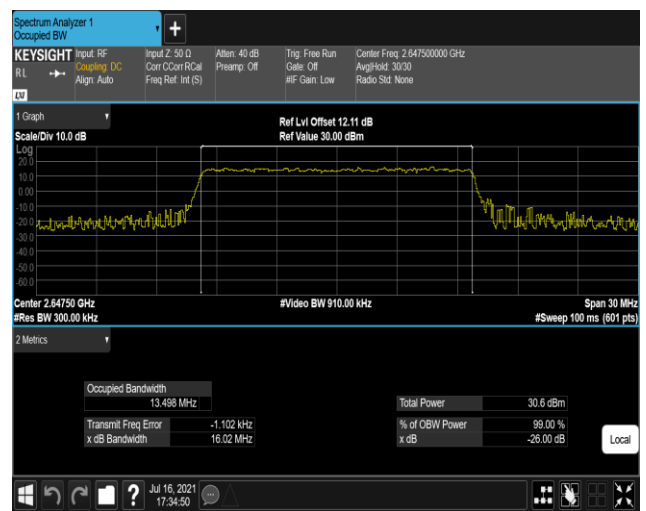

Band41-15MHz-QPSK-40115-75RB#0

Band41-15MHz-QPSK-40640-75RB#0

Band41-15MHz-QPSK-41165-75RB#0

Band41-15MHz-16QAM-40115-75RB#0

Band41-15MHz-16QAM-40640-75RB#0

Band41-15MHz-16QAM-41165-75RB#0

Band41-20MHz-QPSK-40140-100RB#0