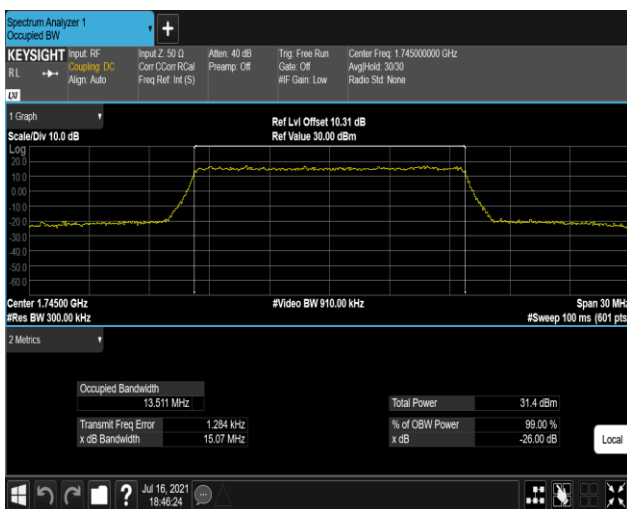

Band66-15MHz-16QAM-132322-75RB#0

Band66-15MHz-16QAM-132597-75RB#0

Appendix D: Band Edge

Test Result (worst case)

Band	Bandwidth	Modulation	Channel	RB Config.	Result (dBm)	Verdict
Band2	1.4MHz	QPSK	18607	1RB#0	-32.24,-23.35	PASS
Band2	1.4MHz	QPSK	18607	1RB#5	-29.12,-37.29	PASS
Band2	1.4MHz	QPSK	18607	6RB#0	-27.96,-29.75	PASS
Band2	1.4MHz	QPSK	19193	1RB#0	-35.27,-27.15	PASS
Band2	1.4MHz	QPSK	19193	1RB#5	-22.55,-32.26	PASS
Band2	1.4MHz	QPSK	19193	6RB#0	-27.77,-30.03	PASS
Band2	1.4MHz	16QAM	18607	1RB#0	-33.15,-26.07	PASS
Band2	1.4MHz	16QAM	18607	1RB#5	-31.20,-38.65	PASS
Band2	1.4MHz	16QAM	18607	6RB#0	-27.72,-30.19	PASS
Band2	1.4MHz	16QAM	19193	1RB#0	-37.13,-29.46	PASS
Band2	1.4MHz	16QAM	19193	1RB#5	-24.45,-32.82	PASS
Band2	1.4MHz	16QAM	19193	6RB#0	-29.87,-30.91	PASS
Band2	20MHz	QPSK	18700	1RB#0	-42.45,-39.12	PASS
Band2	20MHz	QPSK	18700	1RB#99	-33.55,-58.86	PASS
Band2	20MHz	QPSK	18700	100RB#0	-29.48,-33.77	PASS
Band2	20MHz	QPSK	19100	1RB#0	-60.96,-46.56	PASS
Band2	20MHz	QPSK	19100	1RB#99	-38.07,-42.37	PASS
Band2	20MHz	QPSK	19100	100RB#0	-37.36,-33.98	PASS
Band2	20MHz	16QAM	18700	1RB#0	-43.06,-39.47	PASS
Band2	20MHz	16QAM	18700	1RB#99	-37.06,-59.00	PASS
Band2	20MHz	16QAM	18700	100RB#0	-31.69,-34.89	PASS
Band2	20MHz	16QAM	19100	1RB#0	-60.58,-46.44	PASS
Band2	20MHz	16QAM	19100	1RB#99	-39.33,-42.68	PASS
Band2	20MHz	16QAM	19100	100RB#0	-38.64,-35.34	PASS
Band4	1.4MHz	QPSK	19957	1RB#0	-32.03,-23.63	PASS
Band4	1.4MHz	QPSK	19957	1RB#5	-28.51,-36.58	PASS
Band4	1.4MHz	QPSK	19957	6RB#0	-26.98,-28.85	PASS
Band4	1.4MHz	QPSK	20393	1RB#0	-36.15,-28.01	PASS
Band4	1.4MHz	QPSK	20393	1RB#5	-24.02,-32.47	PASS
Band4	1.4MHz	QPSK	20393	6RB#0	-30.79,-27.98	PASS
Band4	1.4MHz	16QAM	19957	1RB#0	-33.00,-25.16	PASS
Band4	1.4MHz	16QAM	19957	1RB#5	-30.52,-37.60	PASS
Band4	1.4MHz	16QAM	19957	6RB#0	-27.27,-29.48	PASS
Band4	1.4MHz	16QAM	20393	1RB#0	-37.81,-30.20	PASS
Band4	1.4MHz	16QAM	20393	1RB#5	-25.73,-33.32	PASS
Band4	1.4MHz	16QAM	20393	6RB#0	-32.37,-28.56	PASS