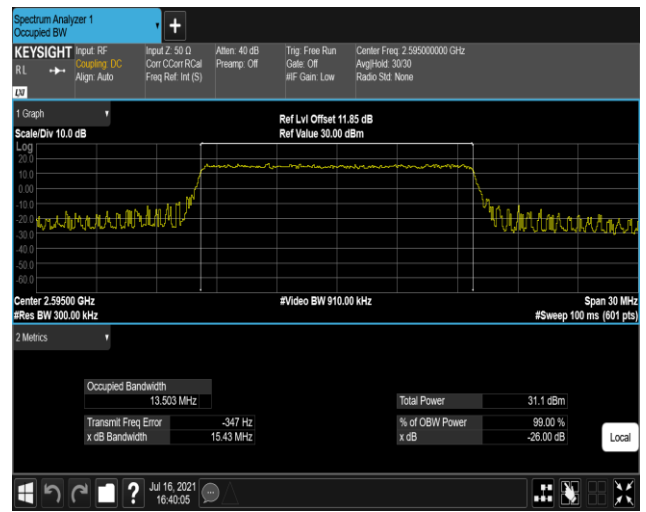

Band38-10MHz-QPSK-38000-50RB#0

Band38-10MHz-QPSK-38200-50RB#0

Band38-10MHz-16QAM-37800-50RB#0

Band38-10MHz-16QAM-38000-50RB#0

Band38-10MHz-16QAM-38200-50RB#0

Band38-15MHz-QPSK-37825-75RB#0

Band38-15MHz-QPSK-38000-75RB#0