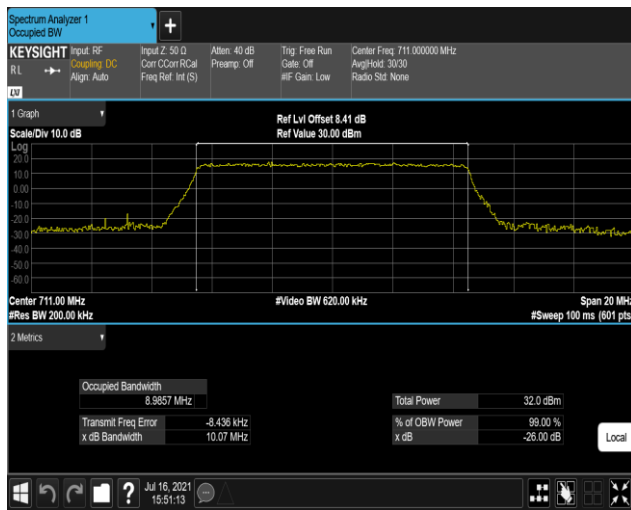

Band17-10MHz-QPSK-23780-50RB#0

Band17-10MHz-QPSK-23790-50RB#0

Band17-10MHz-QPSK-23800-50RB#0

Band17-10MHz-16QAM-23780-50RB#0

Band17-10MHz-16QAM-23790-50RB#0

Band17-10MHz-16QAM-23800-50RB#0

Band38-10MHz-QPSK-37800-50RB#0