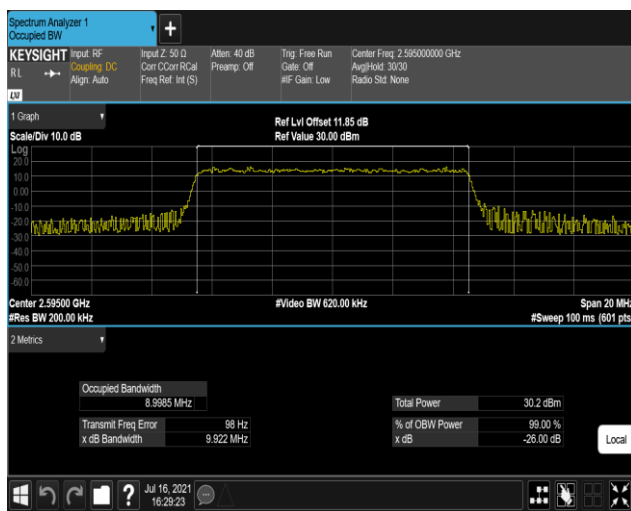

Band38-10MHz-QPSK-38000-50RB#0

Band38-10MHz-QPSK-38200-50RB#0

Band38-10MHz-16QAM-37800-50RB#0

Band38-10MHz-16QAM-38000-50RB#0

Band38-10MHz-16QAM-38200-50RB#0

Band38-15MHz-QPSK-37825-75RB#0

Band38-15MHz-QPSK-38000-75RB#0