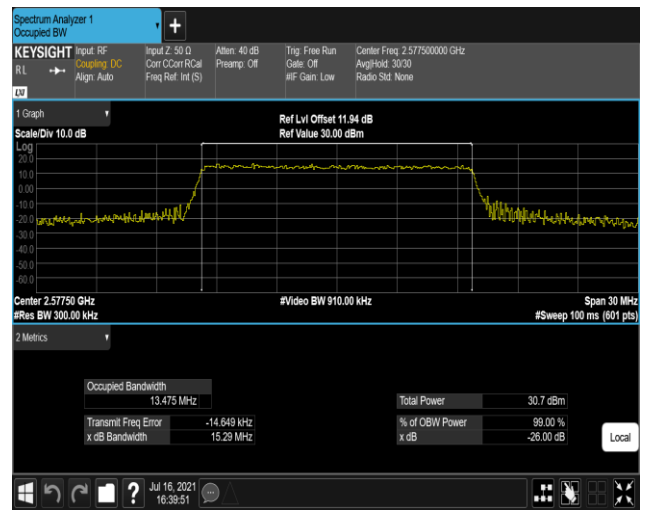

Band38-15MHz-16QAM-38175-75RB#0

Band38-15MHz-16QAM-37825-75RB#0