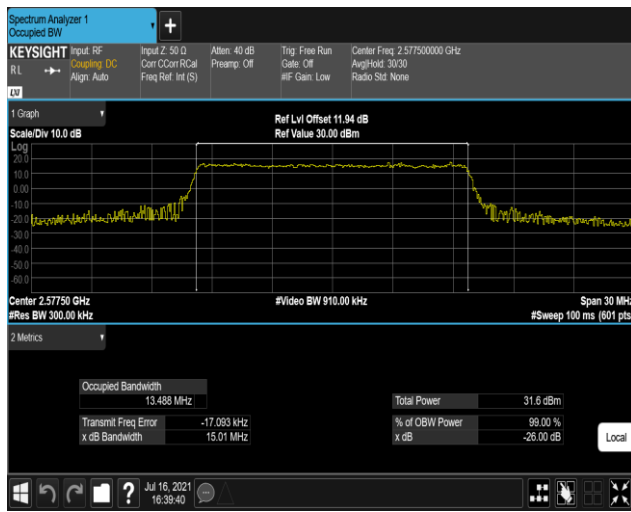

Band38-10MHz-QPSK-38000-50RB#0

Band38-10MHz-QPSK-38200-50RB#0

Band38-10MHz-16QAM-37800-50RB#0

Band38-10MHz-16QAM-38000-50RB#0

Band38-10MHz-16QAM-38200-50RB#0

Band38-15MHz-QPSK-37825-75RB#0

Band38-15MHz-QPSK-38000-75RB#0