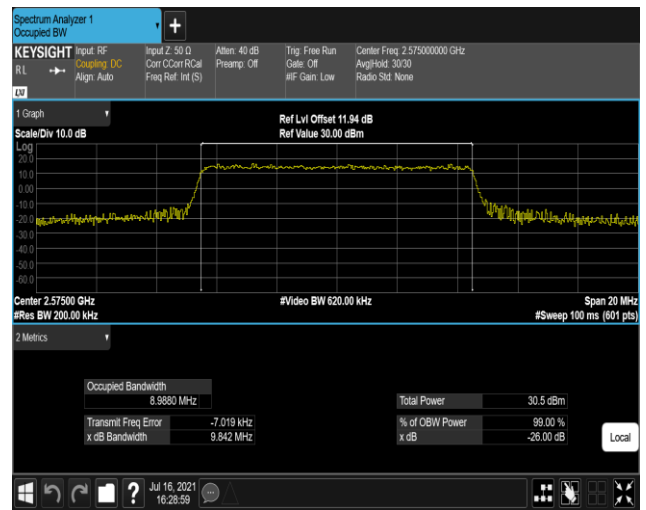

Band38-10MHz-16QAM-38200-50RB#0

Band38-10MHz-16QAM-37800-50RB#0