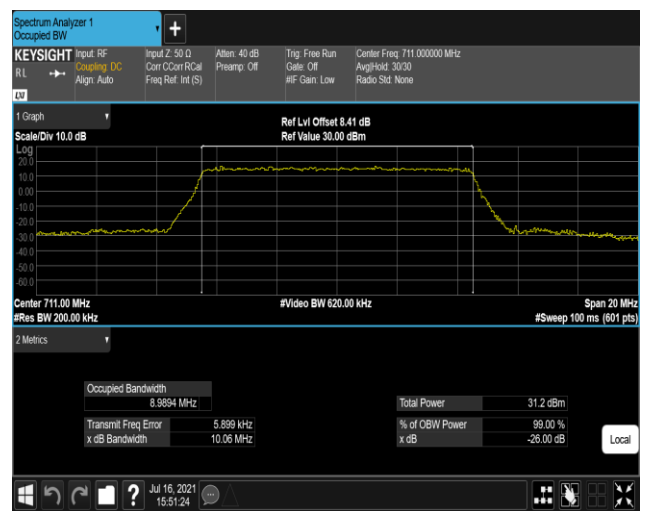

Band17-10MHz-QPSK-23780-50RB#0

Band17-10MHz-QPSK-23790-50RB#0

Band17-10MHz-QPSK-23800-50RB#0

Band17-10MHz-16QAM-23780-50RB#0

Band17-10MHz-16QAM-23790-50RB#0

Band17-10MHz-16QAM-23800-50RB#0

Band38-10MHz-QPSK-37800-50RB#0