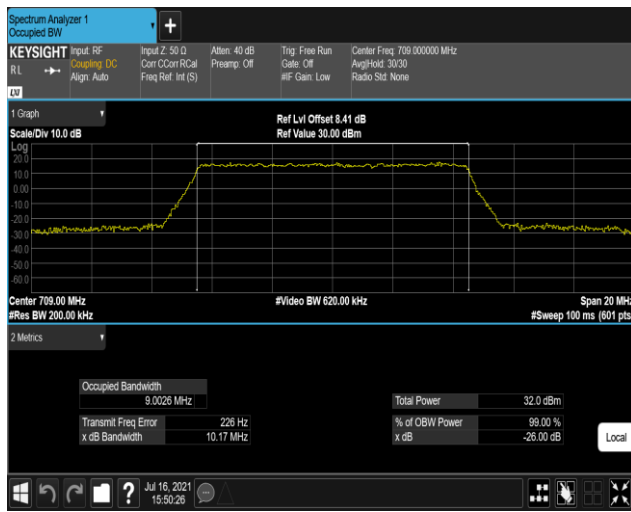

Band17-10MHz-QPSK-23780-50RB#0

Band17-10MHz-QPSK-23790-50RB#0

Band17-10MHz-QPSK-23800-50RB#0

Band17-10MHz-16QAM-23780-50RB#0

Band17-10MHz-16QAM-23790-50RB#0

Band17-10MHz-16QAM-23800-50RB#0

Band38-10MHz-QPSK-37800-50RB#0