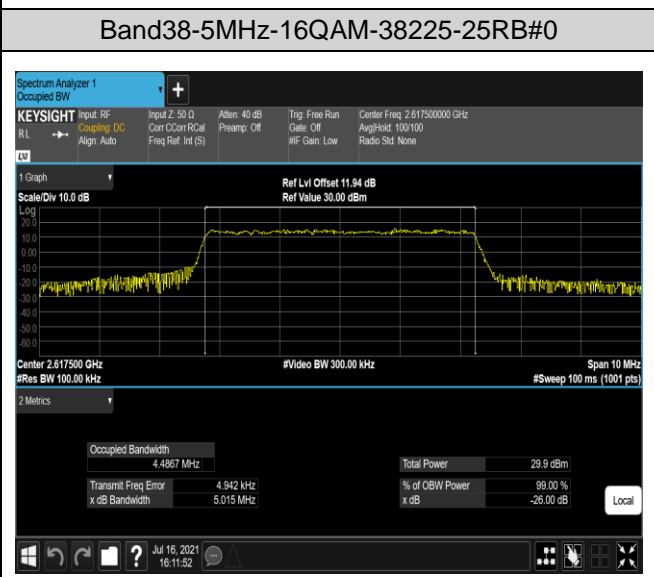

Band17-10MHz-QPSK-23780-50RB#0

Band17-10MHz-QPSK-23790-50RB#0

Band17-10MHz-QPSK-23800-50RB#0

Band17-10MHz-16QAM-23780-50RB#0

Band17-10MHz-16QAM-23790-50RB#0

Band17-10MHz-16QAM-23800-50RB#0

Band38-10MHz-QPSK-37800-50RB#0