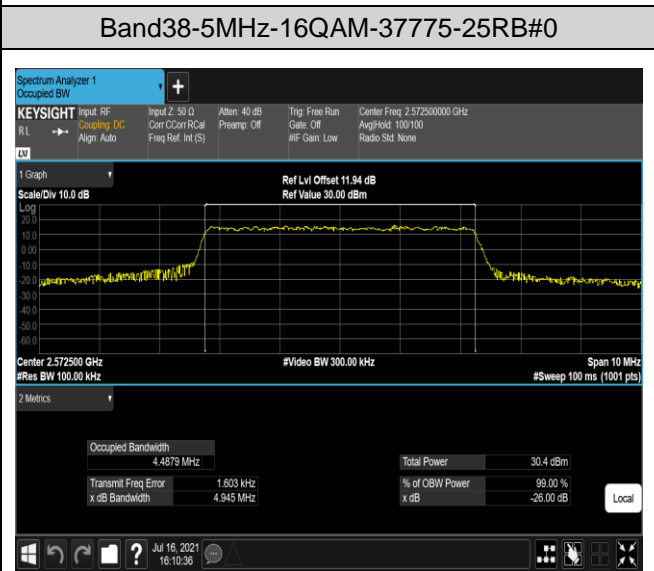

Band17-10MHz-QPSK-23780-50RB#0

Band17-10MHz-QPSK-23790-50RB#0

Band17-10MHz-QPSK-23800-50RB#0

Band17-10MHz-16QAM-23780-50RB#0

Band17-10MHz-16QAM-23790-50RB#0

Band17-10MHz-16QAM-23800-50RB#0

Band38-10MHz-QPSK-37800-50RB#0