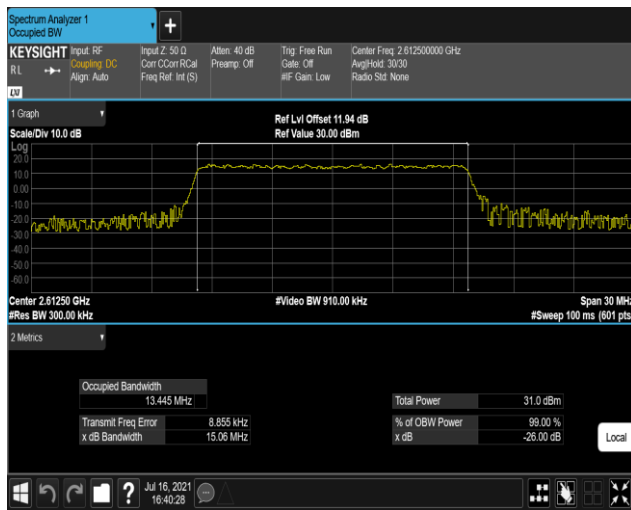

Band38-15MHz-16QAM-38000-75RB#0

Band38-15MHz-QPSK-38175-75RB#0