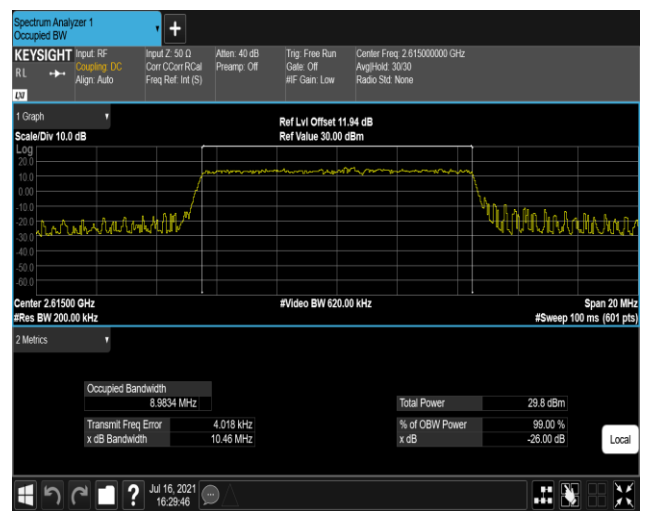

Band38-10MHz-QPSK-38000-50RB#0

Band38-10MHz-QPSK-38200-50RB#0

Band38-10MHz-16QAM-37800-50RB#0

Band38-10MHz-16QAM-38000-50RB#0

Band38-10MHz-16QAM-38200-50RB#0

Band38-15MHz-QPSK-37825-75RB#0

Band38-15MHz-QPSK-38000-75RB#0