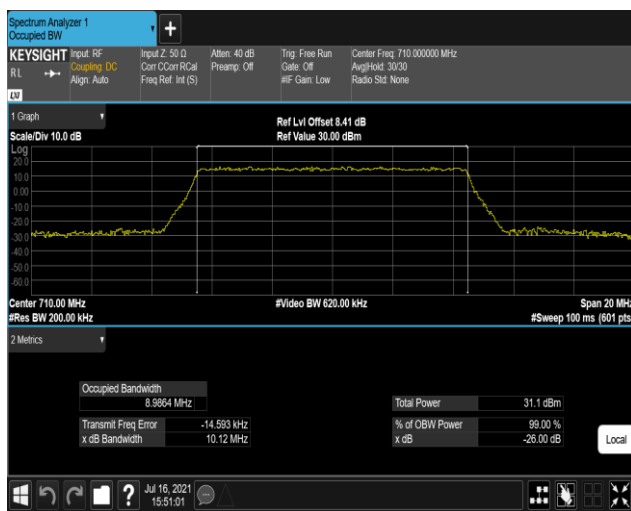

Band17-10MHz-QPSK-23780-50RB#0

Band17-10MHz-QPSK-23790-50RB#0

Band17-10MHz-QPSK-23800-50RB#0

Band17-10MHz-16QAM-23780-50RB#0

Band17-10MHz-16QAM-23790-50RB#0

Band17-10MHz-16QAM-23800-50RB#0

Band38-10MHz-QPSK-37800-50RB#0