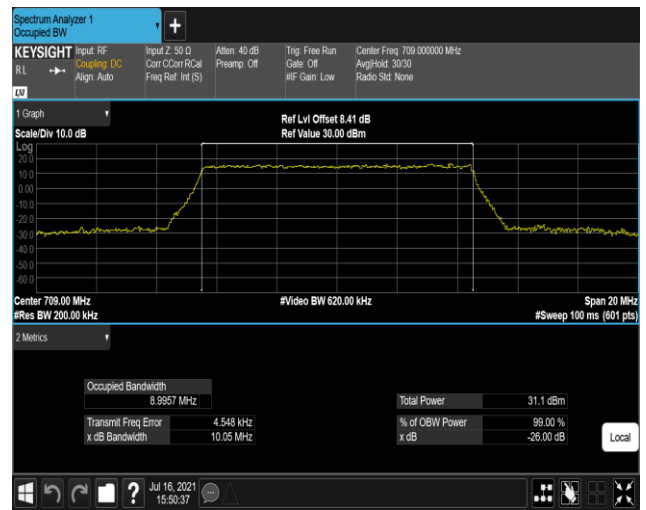

Band17-10MHz-QPSK-23780-50RB#0

Band17-10MHz-QPSK-23790-50RB#0

Band17-10MHz-QPSK-23800-50RB#0

Band17-10MHz-16QAM-23780-50RB#0

Band17-10MHz-16QAM-23790-50RB#0

Band17-10MHz-16QAM-23800-50RB#0

Band38-10MHz-QPSK-37800-50RB#0