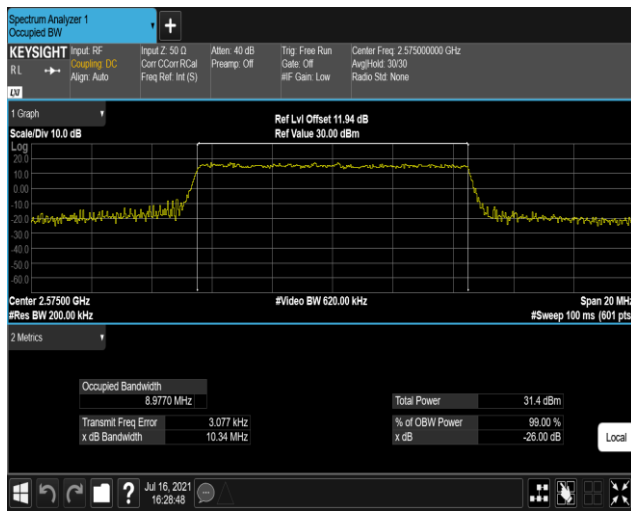

Band17-10MHz-QPSK-23780-50RB#0

Band17-10MHz-QPSK-23790-50RB#0

Band17-10MHz-QPSK-23800-50RB#0

Band17-10MHz-16QAM-23780-50RB#0

Band17-10MHz-16QAM-23790-50RB#0

Band17-10MHz-16QAM-23800-50RB#0

Band38-10MHz-QPSK-37800-50RB#0