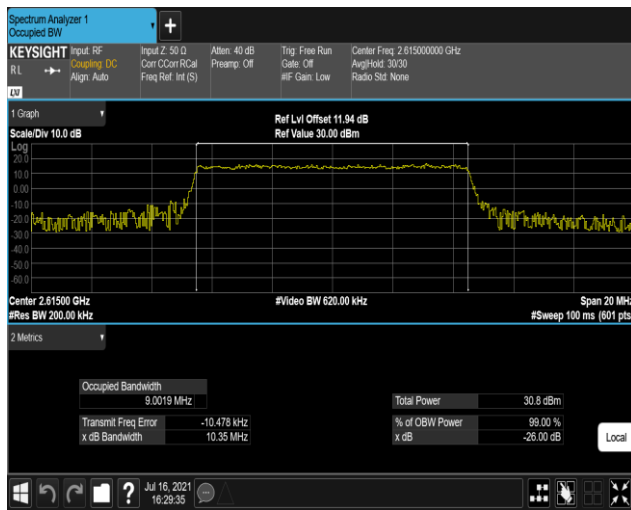

Band38-10MHz-16QAM-38000-50RB#0

Band38-10MHz-QPSK-38200-50RB#0