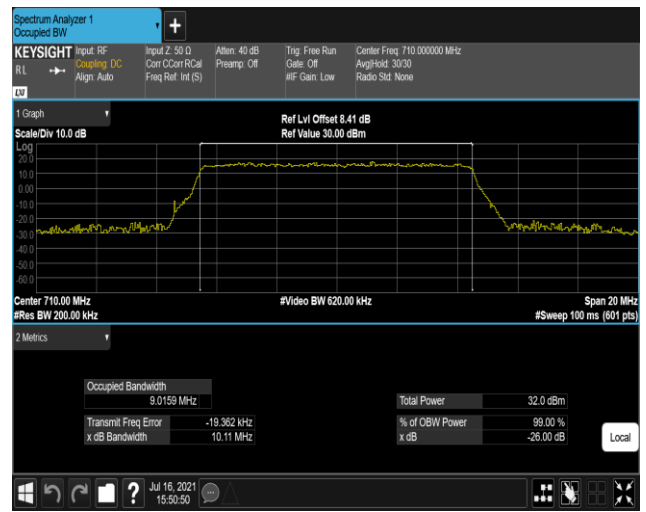

Band17-10MHz-QPSK-23780-50RB#0

Band17-10MHz-QPSK-23790-50RB#0

Band17-10MHz-QPSK-23800-50RB#0

Band17-10MHz-16QAM-23780-50RB#0

Band17-10MHz-16QAM-23790-50RB#0

Band17-10MHz-16QAM-23800-50RB#0

Band38-10MHz-QPSK-37800-50RB#0