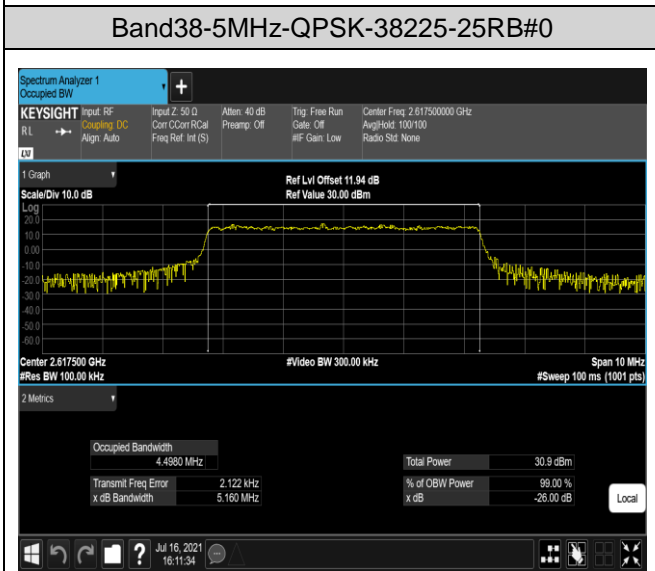

Band17-10MHz-QPSK-23780-50RB#0

Band17-10MHz-QPSK-23790-50RB#0

Band17-10MHz-QPSK-23800-50RB#0

Band17-10MHz-16QAM-23780-50RB#0

Band17-10MHz-16QAM-23790-50RB#0

Band17-10MHz-16QAM-23800-50RB#0

Band38-10MHz-QPSK-37800-50RB#0