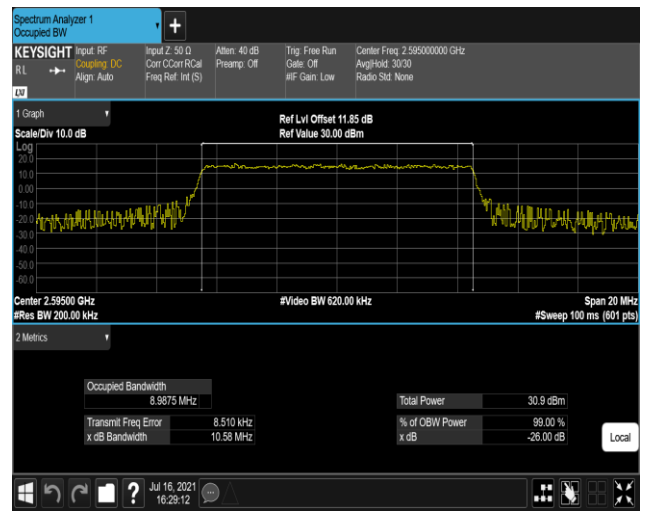

Band38-10MHz-16QAM-37800-50RB#0

Band38-10MHz-QPSK-38000-50RB#0