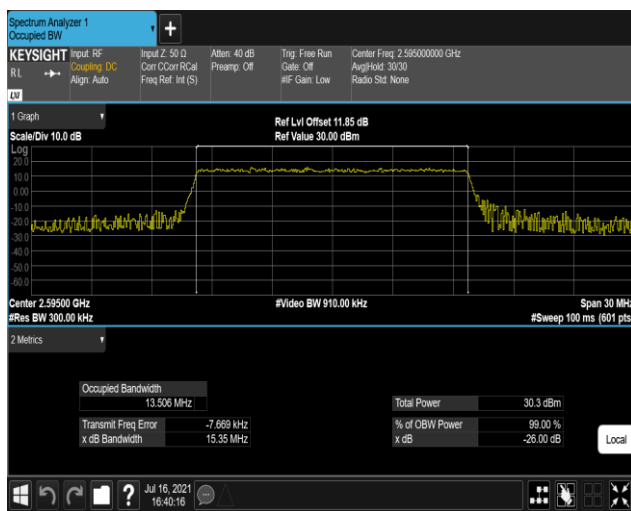

Band38-15MHz-16QAM-38000-75RB#0