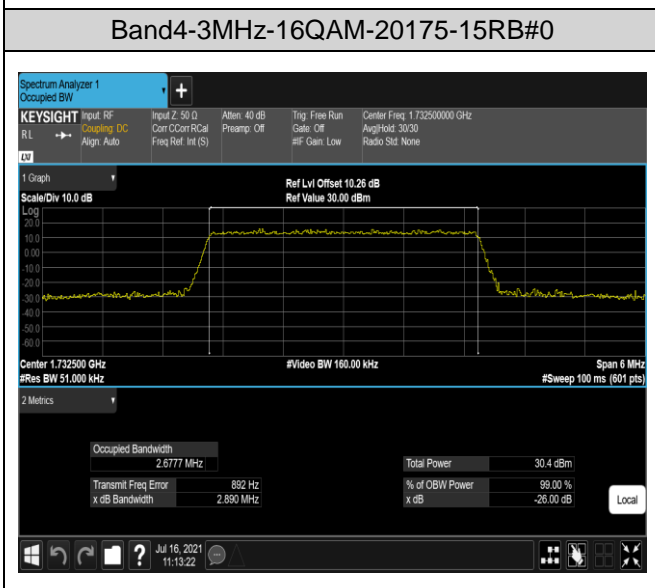

Test Graphs

Band4-5MHz-QPSK-19975-25RB#0

Band4-5MHz-QPSK-20175-25RB#0

Band4-5MHz-QPSK-20375-25RB#0

Band4-5MHz-16QAM-19975-25RB#0

Band4-5MHz-16QAM-20175-25RB#0

Band4-5MHz-16QAM-20375-25RB#0