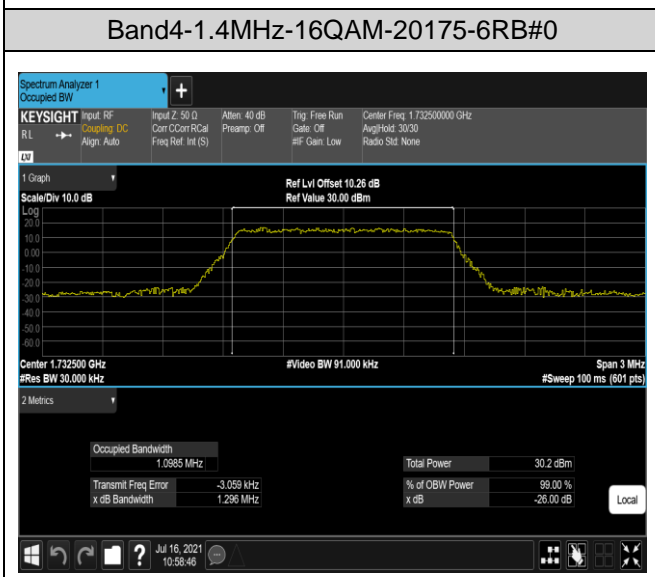

Test Graphs

Band4-5MHz-QPSK-19975-25RB#0

Band4-5MHz-QPSK-20175-25RB#0

Band4-5MHz-QPSK-20375-25RB#0

Band4-5MHz-16QAM-19975-25RB#0

Band4-5MHz-16QAM-20175-25RB#0

Band4-5MHz-16QAM-20375-25RB#0