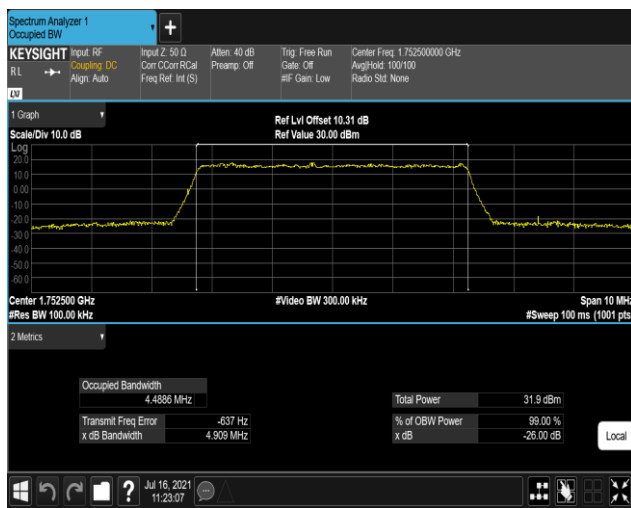

Test Graphs

Band4-5MHz-QPSK-19975-25RB#0

Band4-5MHz-QPSK-20175-25RB#0

Band4-5MHz-QPSK-20375-25RB#0

Band4-5MHz-16QAM-19975-25RB#0

Band4-5MHz-16QAM-20175-25RB#0

Band4-5MHz-16QAM-20375-25RB#0