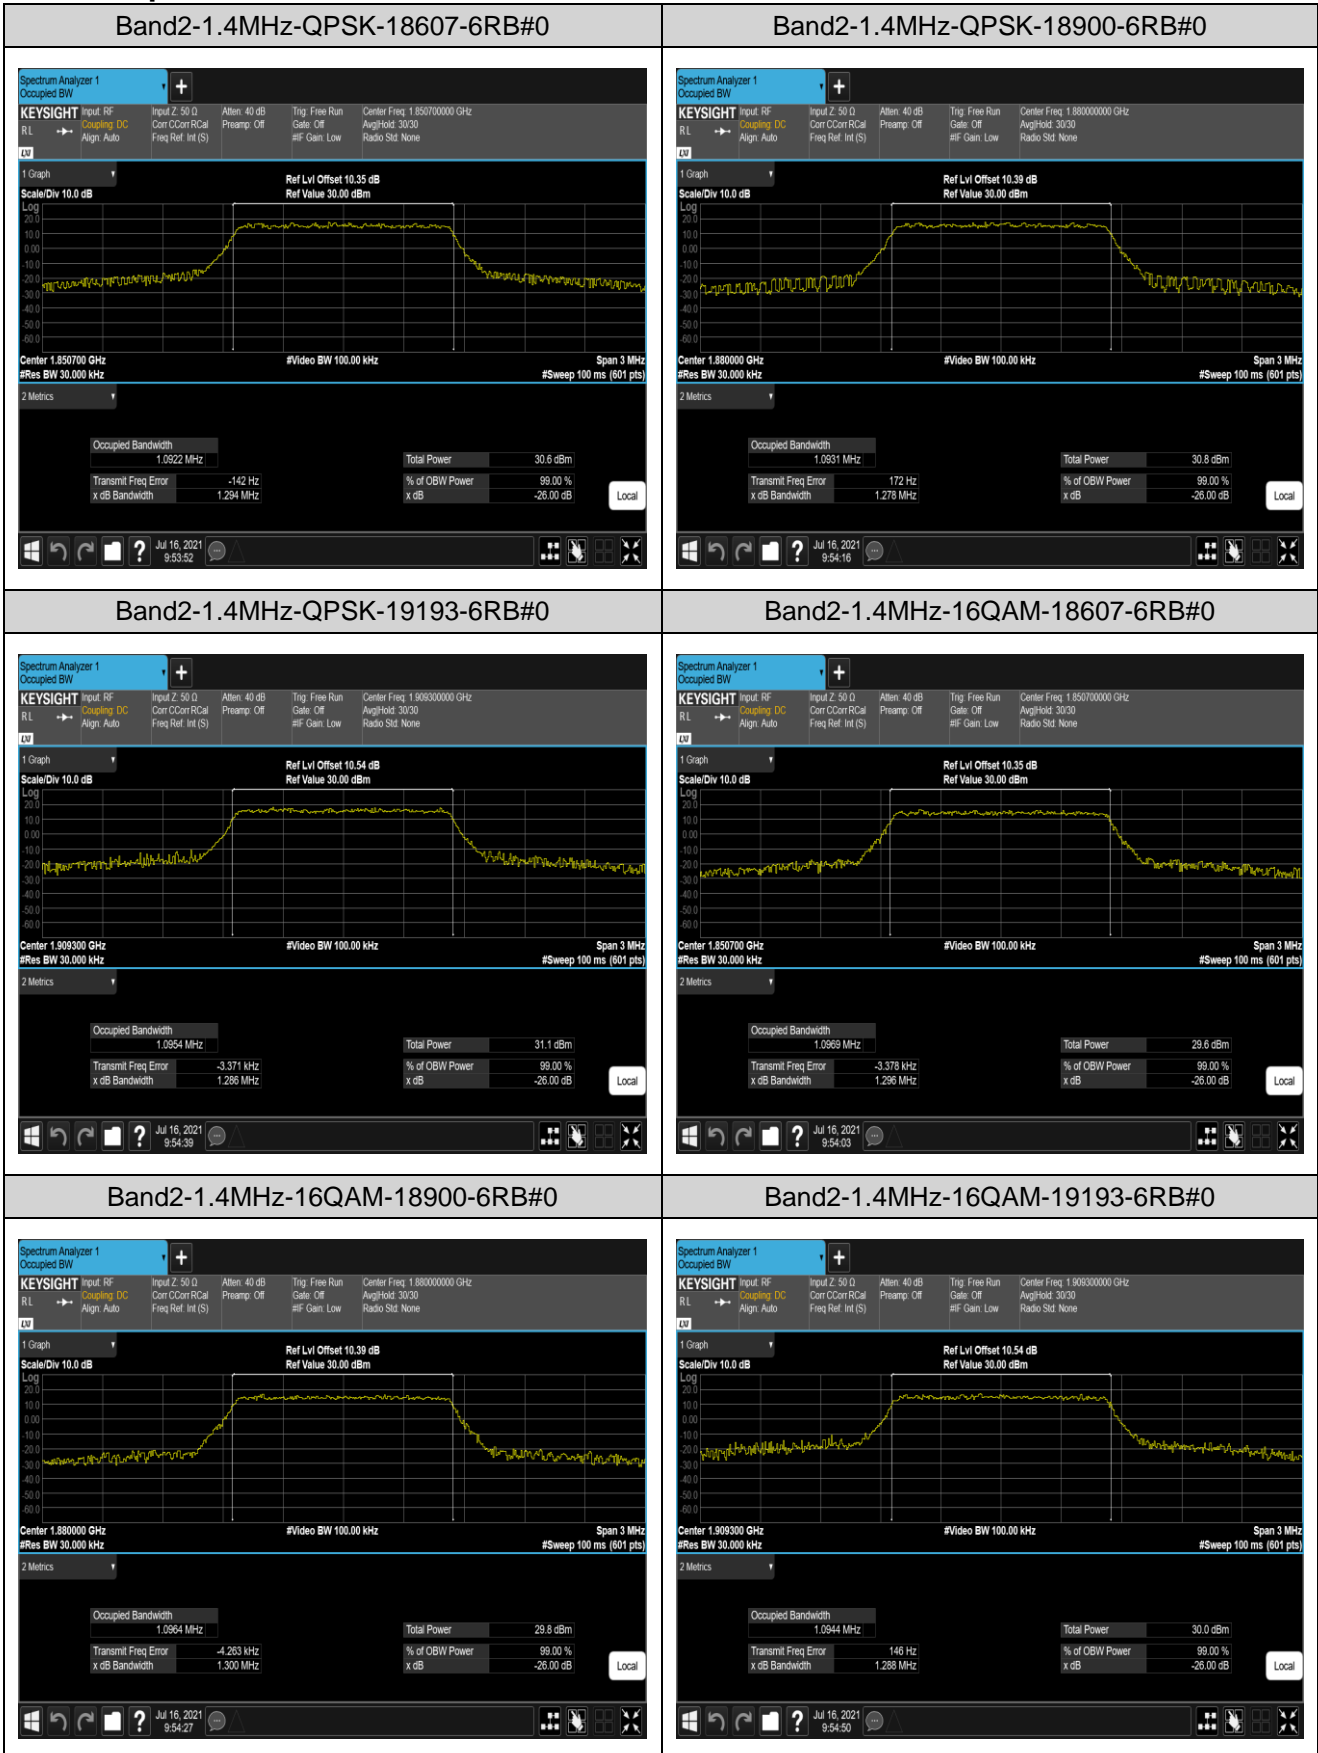

Test Graphs