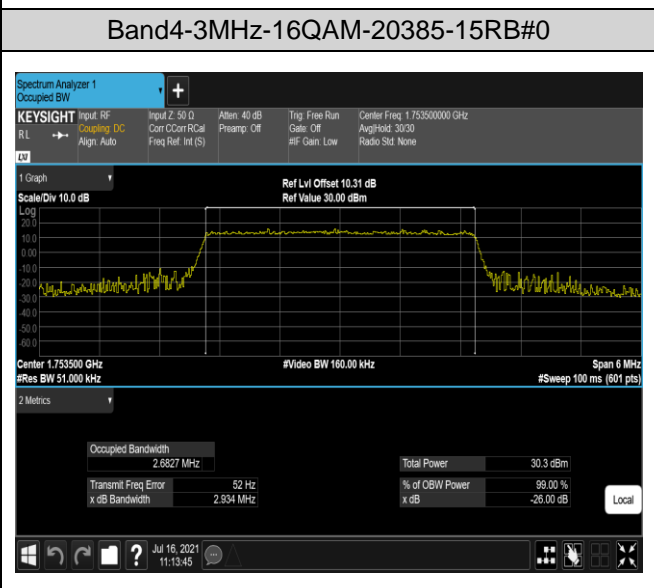

Test Graphs

Band4-5MHz-QPSK-19975-25RB#0

Band4-5MHz-QPSK-20175-25RB#0

Band4-5MHz-QPSK-20375-25RB#0

Band4-5MHz-16QAM-19975-25RB#0

Band4-5MHz-16QAM-20175-25RB#0

Band4-5MHz-16QAM-20375-25RB#0