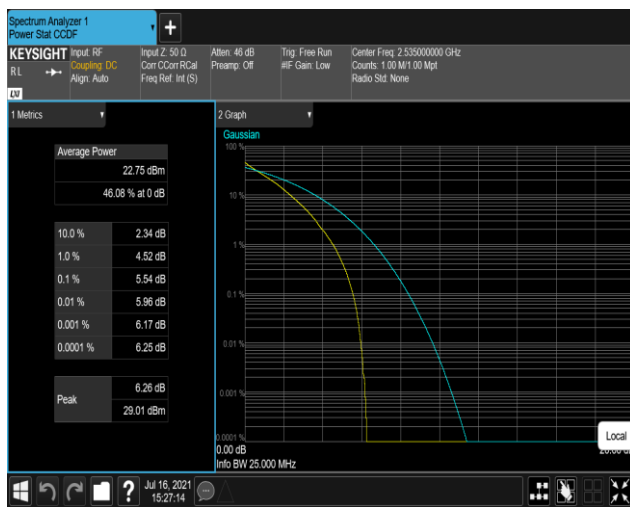

Band17-10MHz-QPSK-23790-50RB#0

Band7-20MHz-QPSK-21100-100RB#0