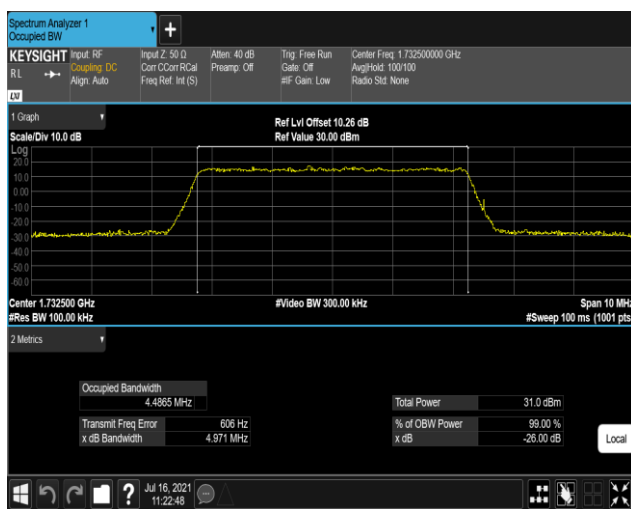

Test Graphs

Band4-5MHz-QPSK-19975-25RB#0

Band4-5MHz-QPSK-20175-25RB#0

Band4-5MHz-QPSK-20375-25RB#0

Band4-5MHz-16QAM-19975-25RB#0

Band4-5MHz-16QAM-20175-25RB#0

Band4-5MHz-16QAM-20375-25RB#0