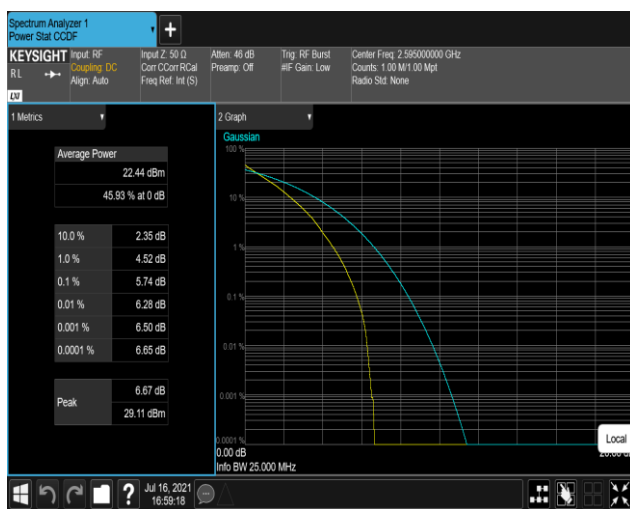

Band41-20MHz-QPSK-40640-100RB#0

Band38-20MHz-QPSK-38000-100RB#0