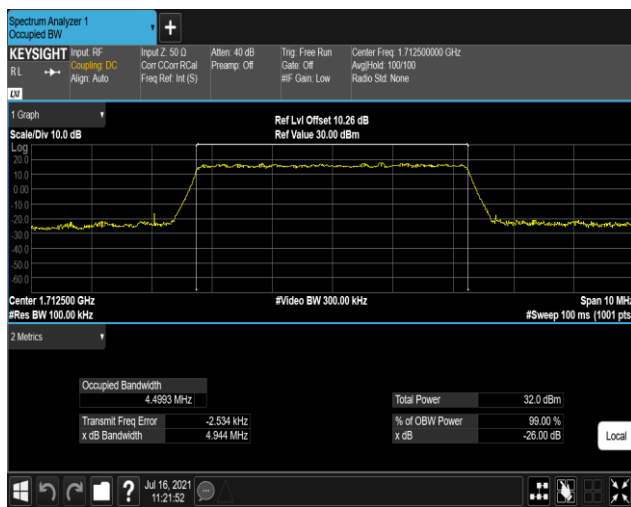

Test Graphs

Band4-5MHz-QPSK-19975-25RB#0

Band4-5MHz-QPSK-20175-25RB#0

Band4-5MHz-QPSK-20375-25RB#0

Band4-5MHz-16QAM-19975-25RB#0

Band4-5MHz-16QAM-20175-25RB#0

Band4-5MHz-16QAM-20375-25RB#0