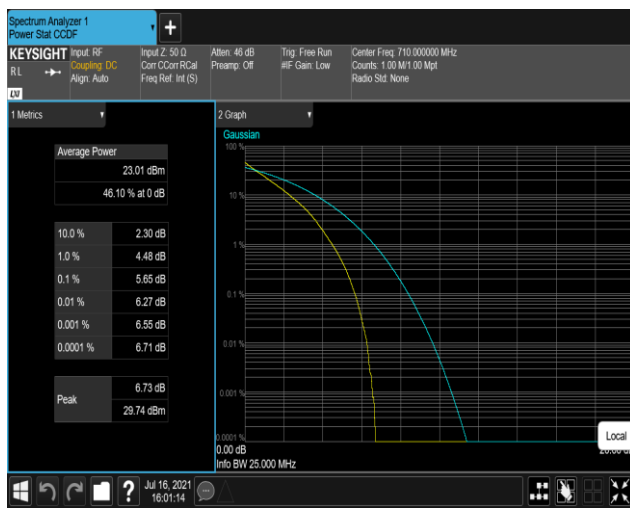

Remark: All bandwidth and all modulation had been tested, but only the worst case data displayed in this report.

Test Graphs

Band7-20MHz-QPSK-21100-100RB#0

Band7-20MHz-16QAM-21100-100RB#0

Band17-10MHz-QPSK-23790-50RB#0