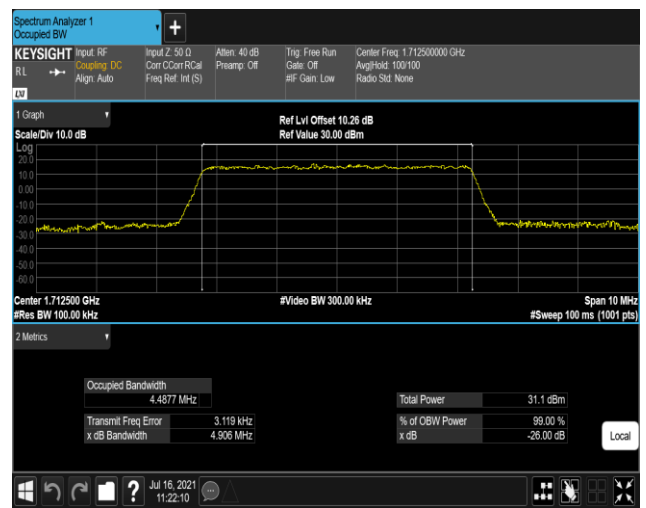

Test Graphs

Band4-5MHz-QPSK-19975-25RB#0

Band4-5MHz-QPSK-20175-25RB#0

Band4-5MHz-QPSK-20375-25RB#0

Band4-5MHz-16QAM-19975-25RB#0

Band4-5MHz-16QAM-20175-25RB#0

Band4-5MHz-16QAM-20375-25RB#0