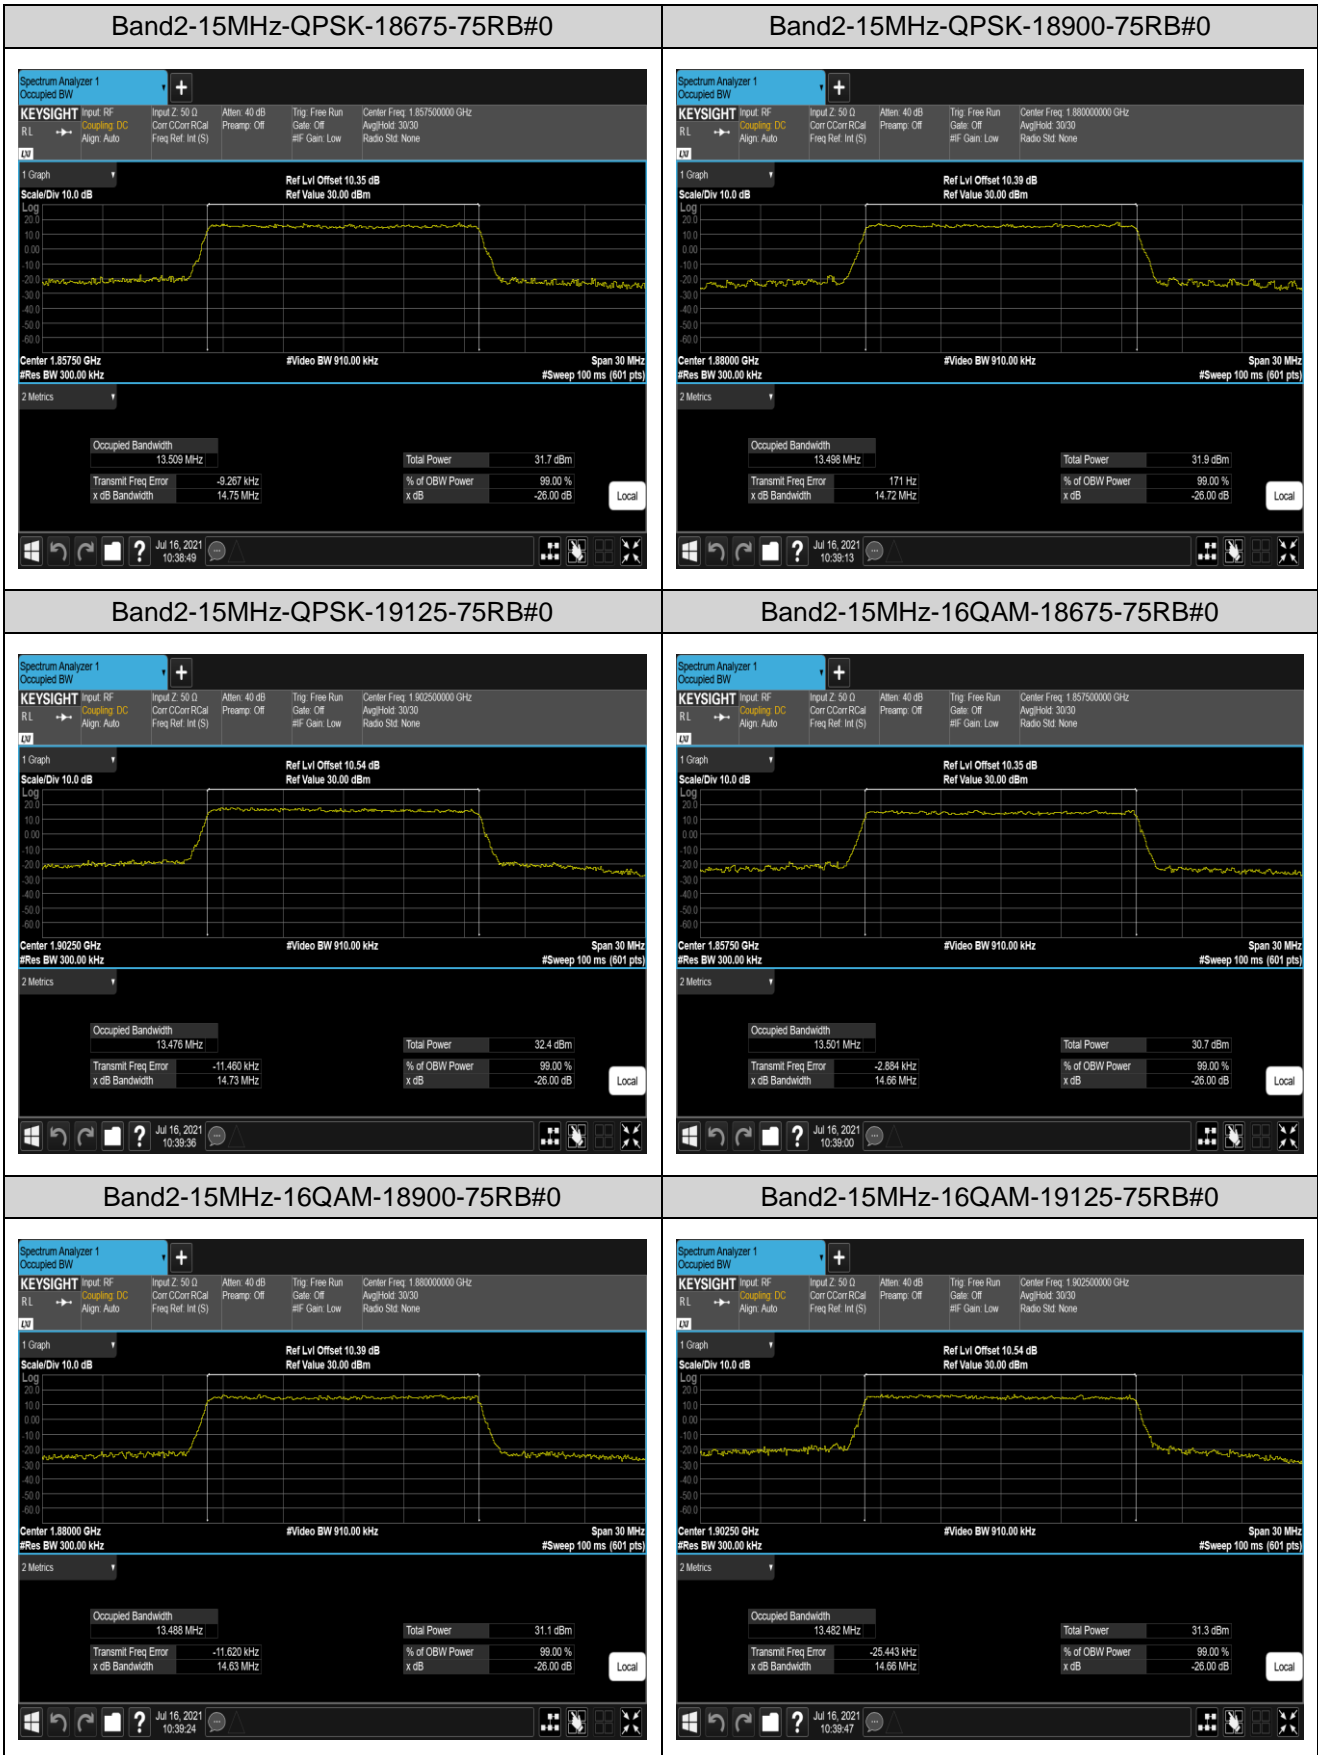

Test Graphs

Band4-5MHz-QPSK-19975-25RB#0

Band4-5MHz-QPSK-20175-25RB#0

Band4-5MHz-QPSK-20375-25RB#0

Band4-5MHz-16QAM-19975-25RB#0

Band4-5MHz-16QAM-20175-25RB#0

Band4-5MHz-16QAM-20375-25RB#0