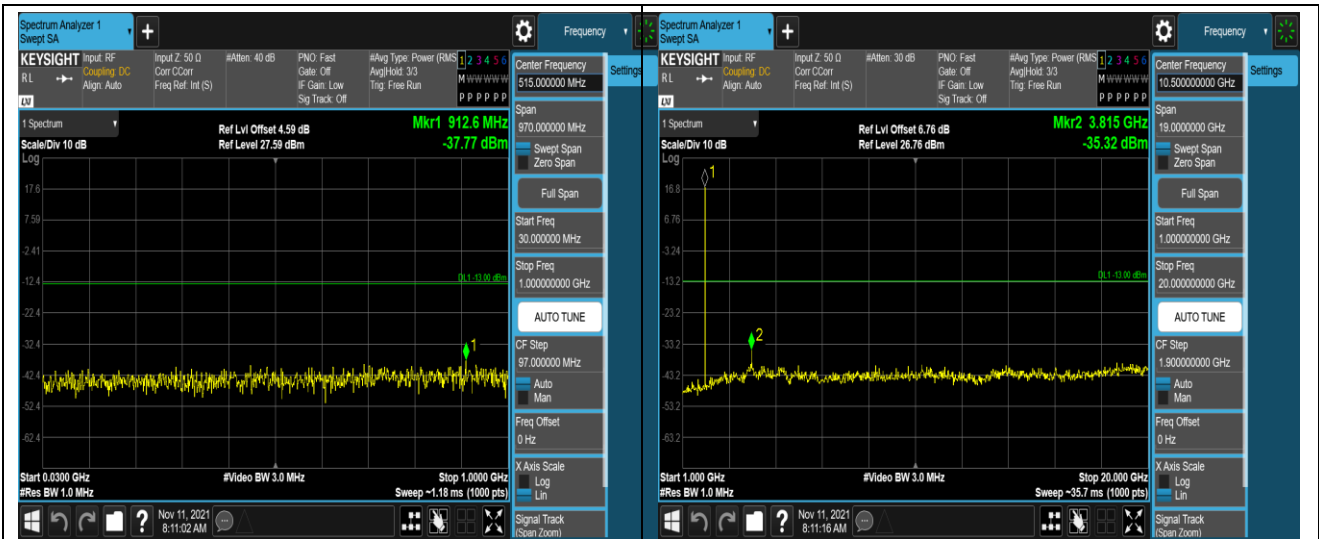

Band2-1.4MHz-QPSK-19193-1RB#0-Range2:1000~2000MHz

Band2-1.4MHz-QPSK-19193-1RB#0-Range1:30~1000MHz