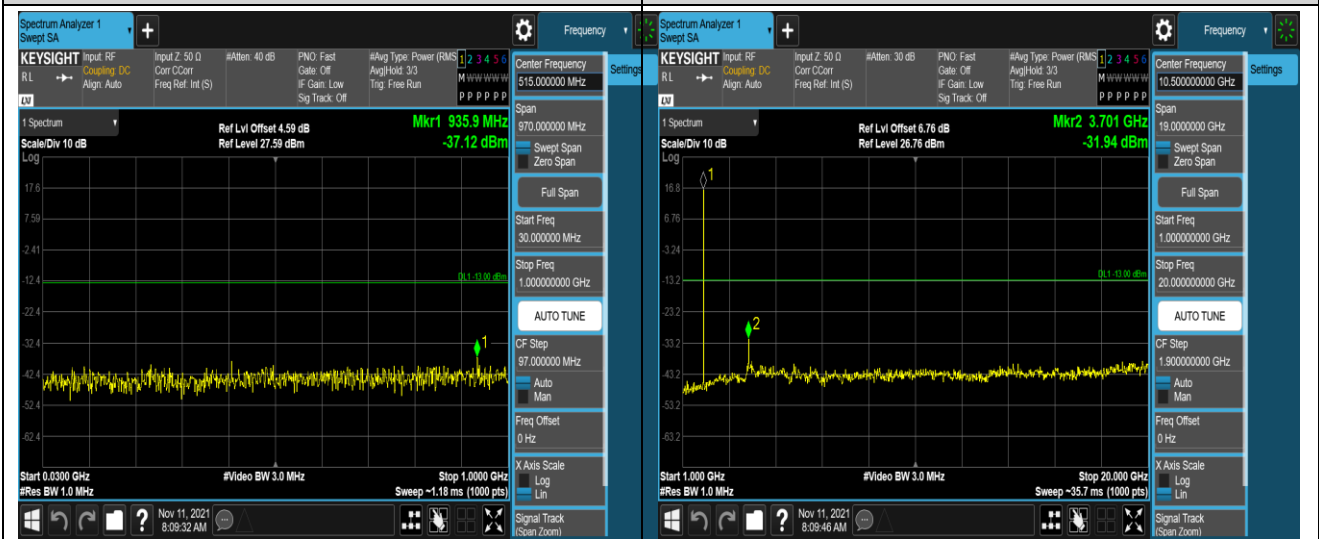

Band2-1.4MHz-16QAM-18607-1RB#0-Range2:1000~2000MHz

Band2-1.4MHz-16QAM-18607-1RB#0-Range1:30~1000MHz