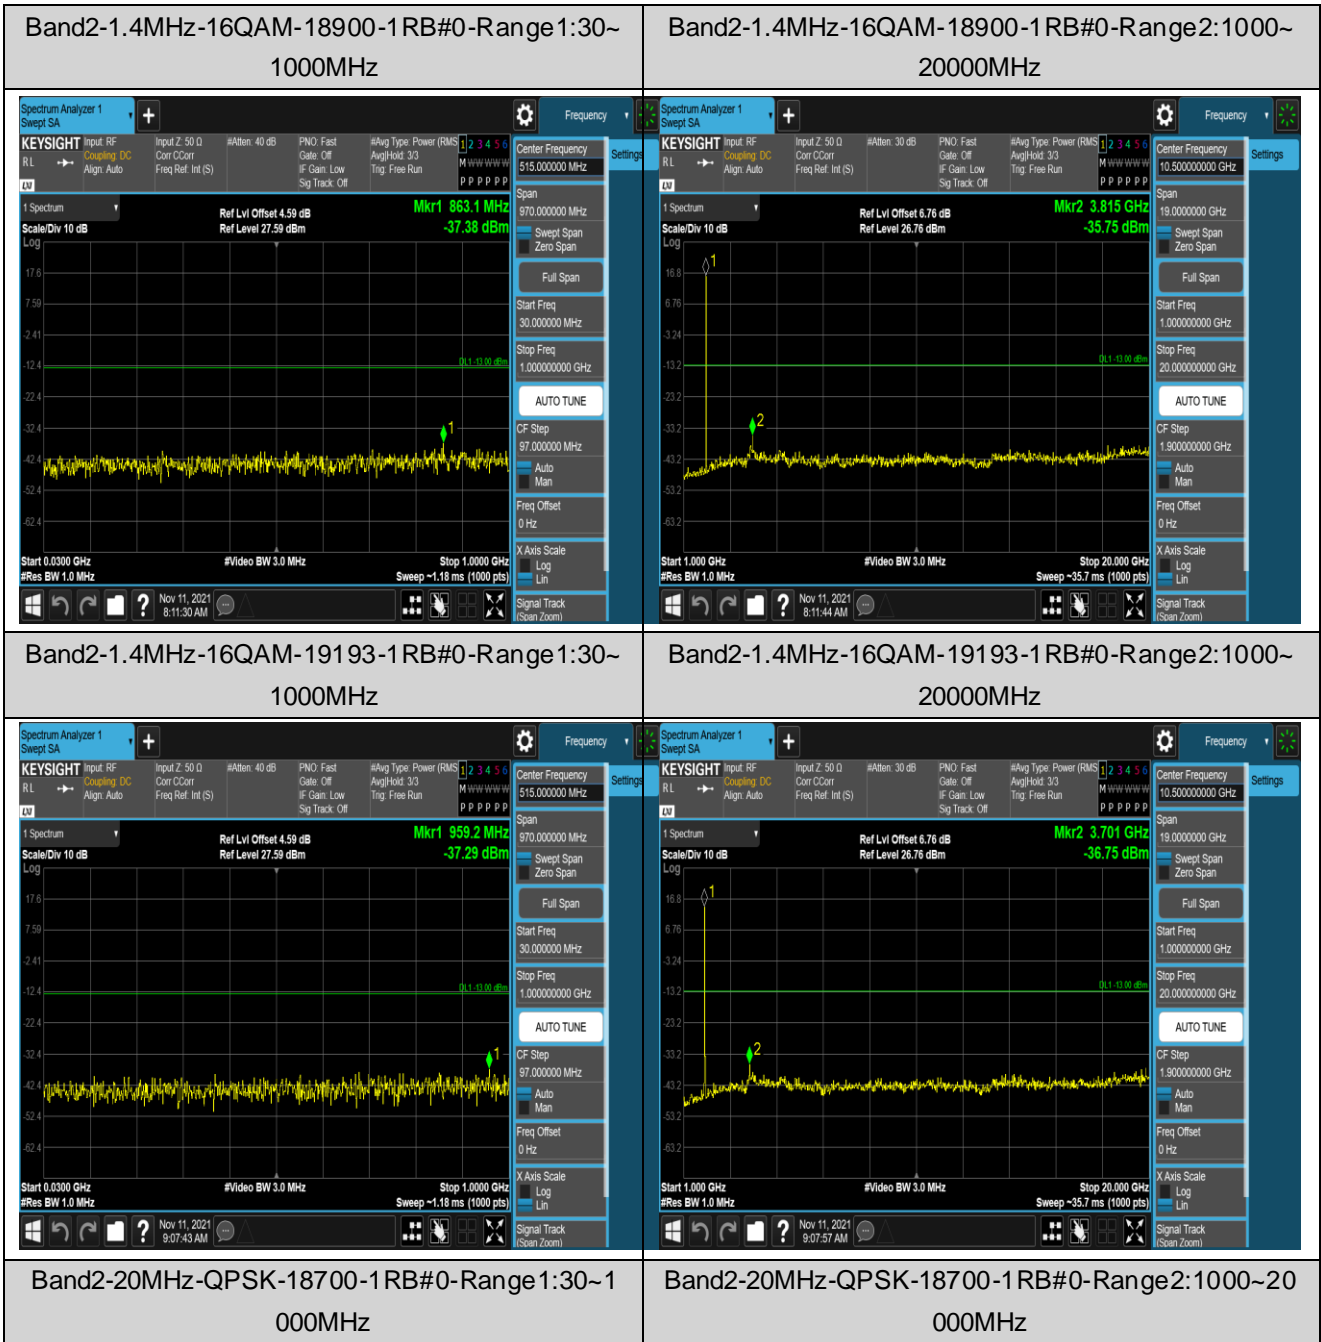

Remark: All bandwidth and all modulation had been tested, but only the worst case data displayed in this report.

Test Graphs

Band2-1.4MHz-QPSK-18607-1RB#0-Range1:30~1000MHz

Band2-1.4MHz-QPSK-18607-1RB#0-Range2:1000~2000MHz

Band2-1.4MHz-QPSK-18900-1RB#0-Range1:30~1000MHz

Band2-1.4MHz-QPSK-18900-1RB#0-Range2:1000~2000MHz

Band2-1.4MHz-QPSK-19193-1RB#0-Range1:30~1000MHz

Band2-1.4MHz-QPSK-19193-1RB#0-Range2:1000~2000MHz

Band2-1.4MHz-16QAM-18607-1RB#0-Range1:30~1000MHz

Band2-1.4MHz-16QAM-18607-1RB#0-Range2:1000~2000MHz

Band2-20MHz-QPSK-18900-1 RB#0-Range 1:30~1000MHz Band2-20MHz-QPSK-18900-1 RB#0-Range 2: 1000~20000MHz

Band2-20MHz-QPSK-19100-1 RB#0-Range 1:30~1000MHz Band2-20MHz-QPSK-19100-1 RB#0-Range 2: 1000~20000MHz