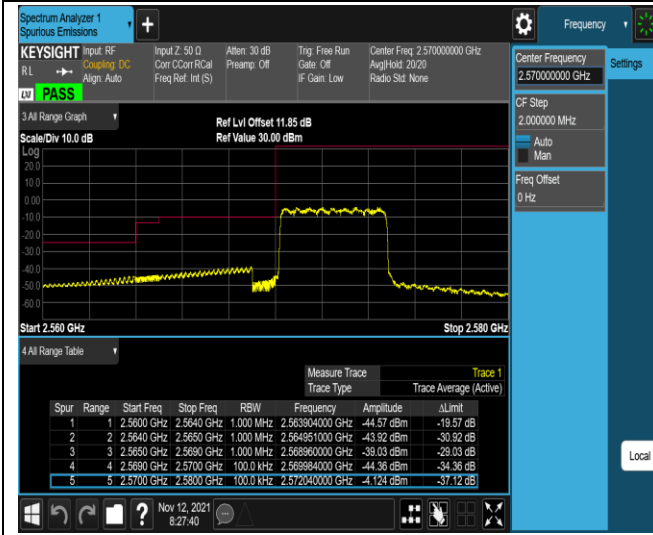

Band38-5MHz-16QAM-37775-1 RB#0

Band38-5MHz-16QAM-37775-25RB#0