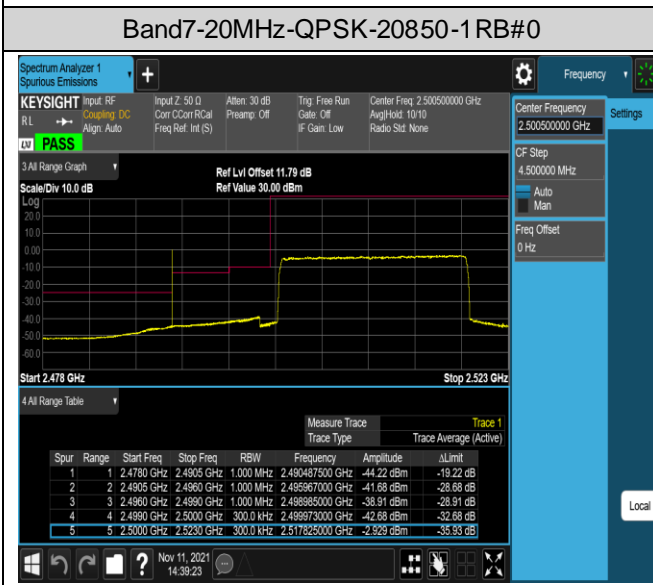

Band7-20MHz-QPSK-21350-1 RB#99

Band7-20MHz-QPSK-21350-100RB#0