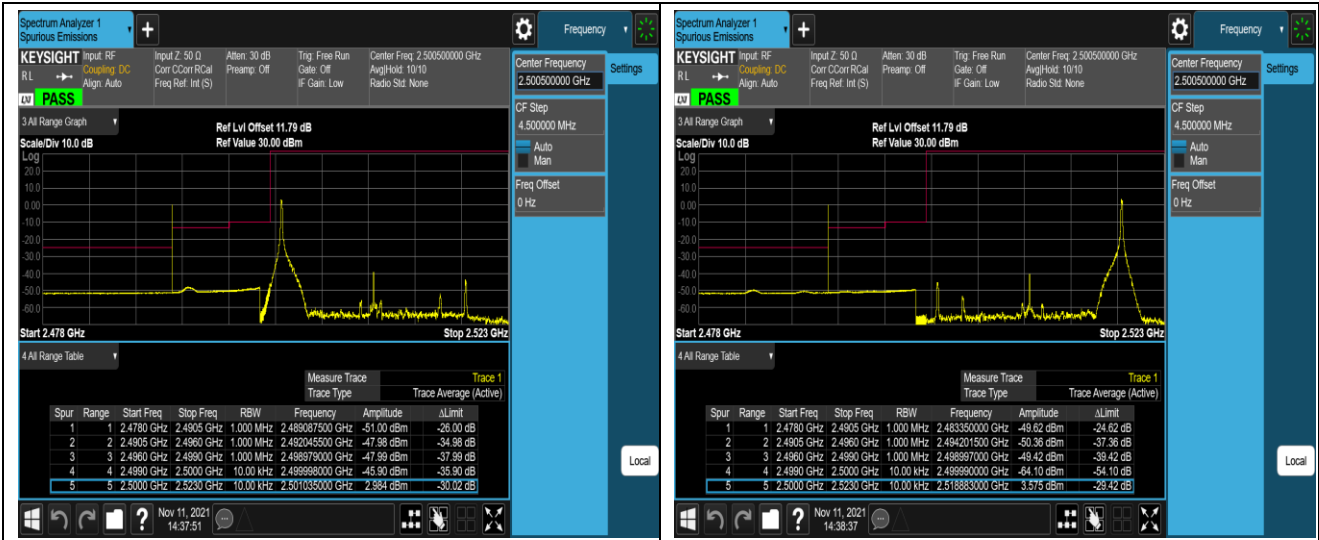

Band7-5MHz-16QAM-21425-1 RB#24

Band7-5MHz-16QAM-21425-25RB#0