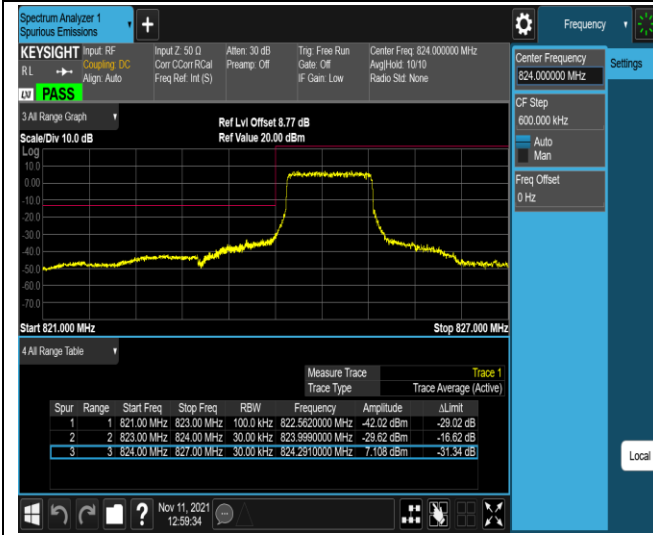

Band5-1.4MHz-QPSK-20407-1RB#0

Band5-1.4MHz-QPSK-20407-1RB#5

Band5-1.4MHz-QPSK-20407-6RB#0

Band5-1.4MHz-QPSK-20643-1RB#0

Band5-1.4MHz-QPSK-20643-1RB#5

Band5-1.4MHz-QPSK-20643-6RB#0

Band5-1.4MHz-16QAM-20407-1RB#0

Band5-1.4MHz-16QAM-20407-1RB#5

Band5-1.4MHz-16QAM-20407-6RB#0

Band5-1.4MHz-16QAM-20643-1RB#0

Band5-1.4MHz-16QAM-20643-1RB#5

Band5-1.4MHz-16QAM-20643-6RB#0

Band5-10MHz-QPSK-20450-1 RB#0

Band5-10MHz-QPSK-20450-1 RB#49