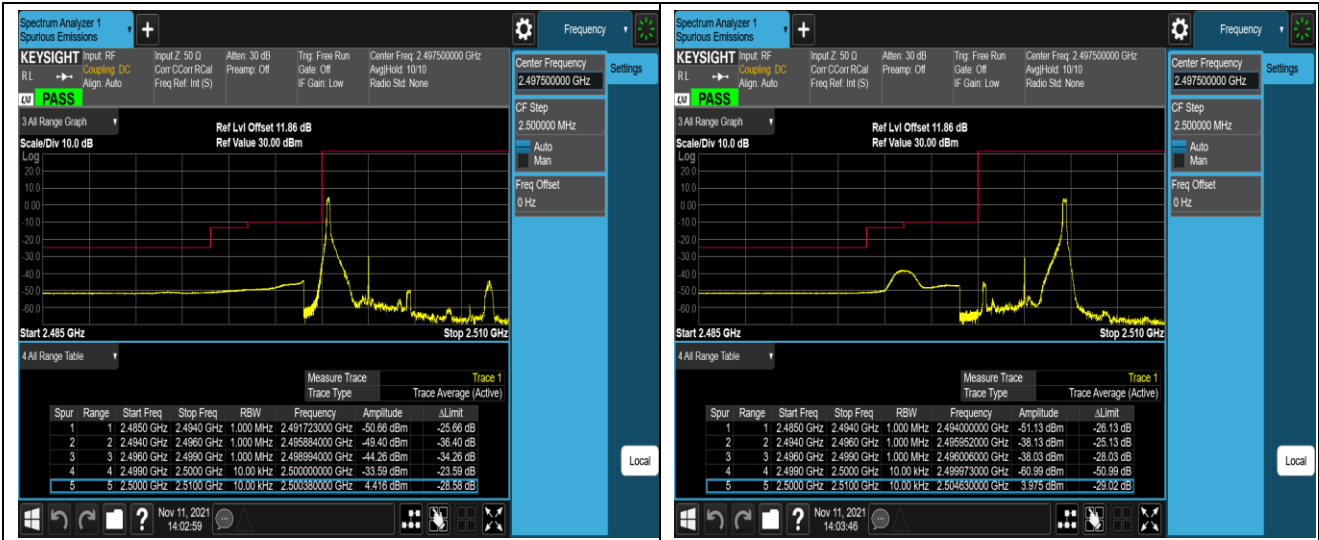

Band5-10MHz-16QAM-20600-1 RB#49

Band5-10MHz-16QAM-20600-50RB#0

Band7-5MHz-QPSK-20775-1RB#0

Band7-5MHz-QPSK-20775-1RB#24