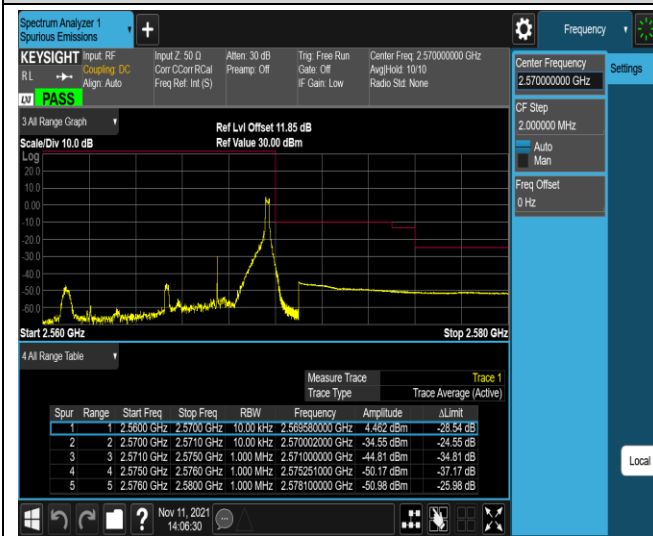

Band7-5MHz-QPSK-21425-1RB#24

Band7-5MHz-QPSK-21425-25RB#0

Band7-5MHz-16QAM-20775-1 RB#0

Band7-5MHz-16QAM-20775-1 RB#24

Band7-5MHz-16QAM-20775-25RB#0

Band7-5MHz-16QAM-21425-1 RB#0

Band7-5MHz-16QAM-21425-1 RB#24