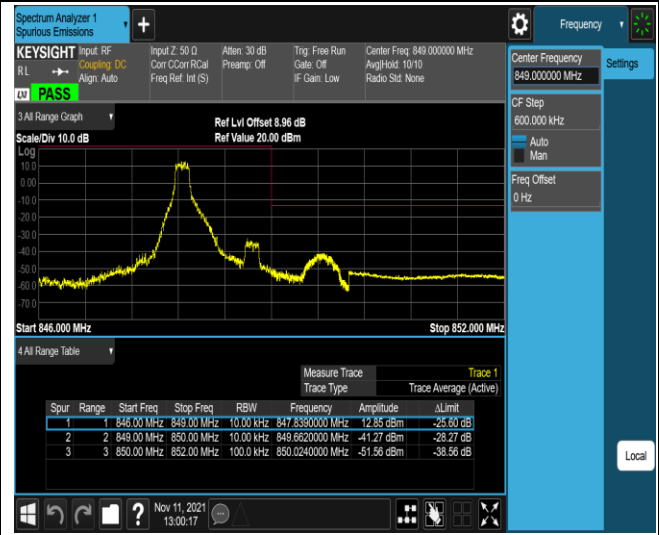

Band5-1.4MHz-QPSK-20407-1RB#0

Band5-1.4MHz-QPSK-20407-1RB#5

Band5-1.4MHz-QPSK-20407-6RB#0

Band5-1.4MHz-QPSK-20643-1RB#0

Band5-1.4MHz-QPSK-20643-1RB#5

Band5-1.4MHz-QPSK-20643-6RB#0

Band5-1.4MHz-16QAM-20407-1RB#0