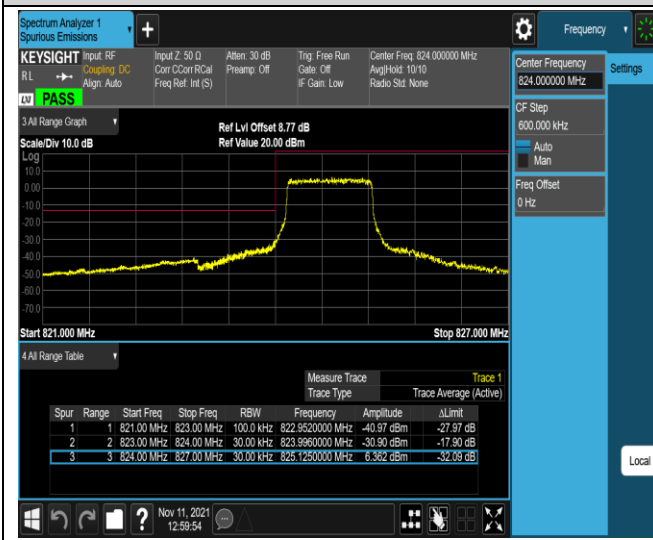

Band5-1.4MHz-16QAM-20407-1RB#0

Band5-1.4MHz-16QAM-20407-6RB#0