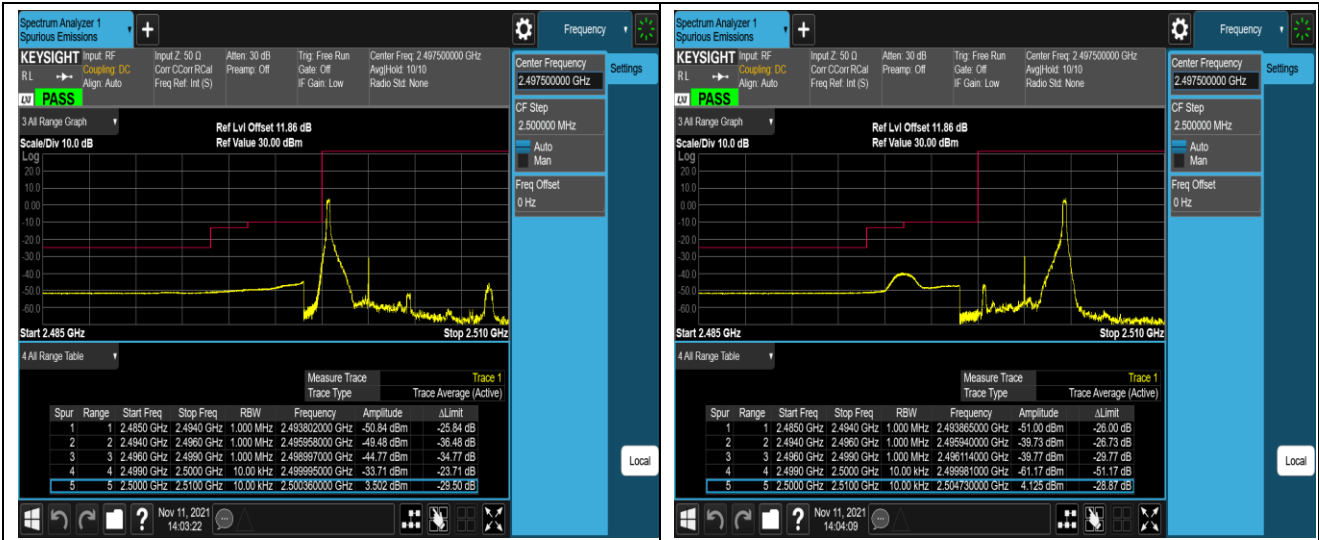

Band7-5MHz-QPSK-21425-1RB#24

Band7-5MHz-QPSK-21425-25RB#0

Band7-5MHz-16QAM-20775-1 RB#0

Band7-5MHz-16QAM-20775-1 RB#24