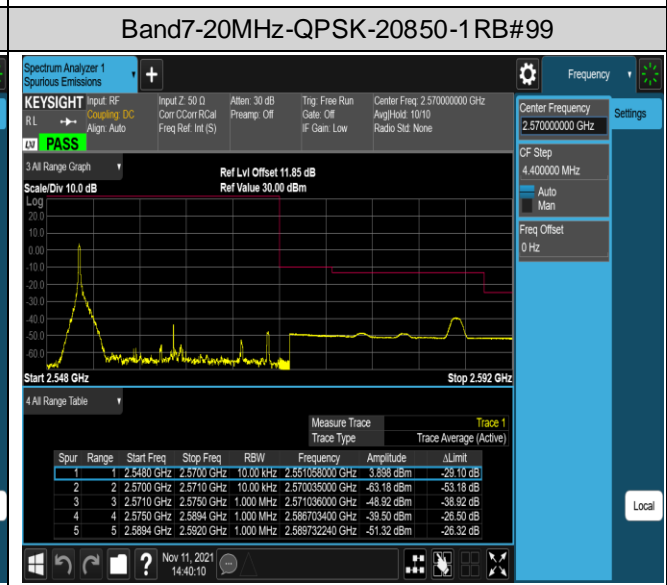

Band7-20MHz-QPSK-21350-1 RB#99

Band7-20MHz-QPSK-21350-100RB#0