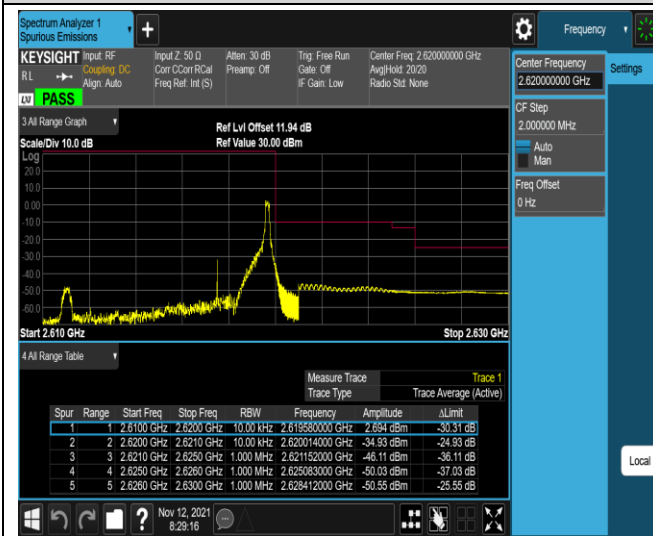

Band38-5MHz-QPSK-38225-25RB#0

Band38-5MHz-16QAM-37775-1 RB#0

Band38-5MHz-16QAM-37775-1 RB#24

Band38-5MHz-16QAM-37775-25RB#0

Band38-5MHz-16QAM-38225-1 RB#0

Band38-5MHz-16QAM-38225-1 RB#24

Band38-5MHz-16QAM-38225-25RB#0