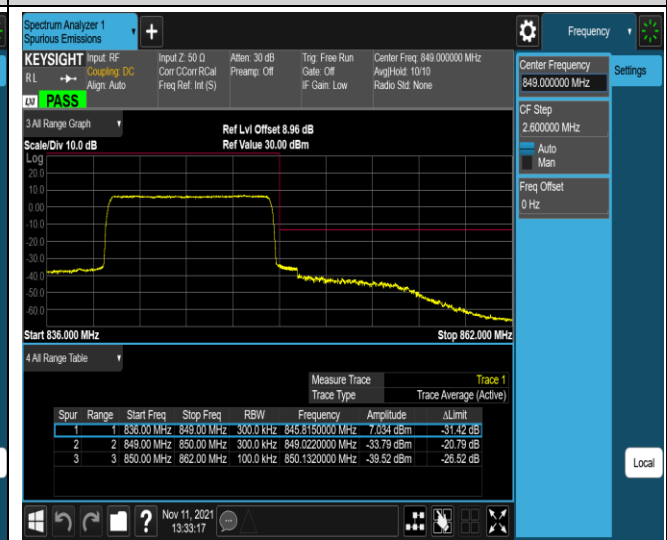

Band5-1.4MHz-16QAM-20407-1RB#5

Band5-1.4MHz-16QAM-20407-6RB#0

Band5-1.4MHz-16QAM-20643-1RB#0

Band5-1.4MHz-16QAM-20643-1RB#5

Band5-1.4MHz-16QAM-20643-6RB#0

Band5-10MHz-QPSK-20450-1 RB#0

Band5-10MHz-QPSK-20450-1 RB#49

Band5-10MHz-QPSK-20450-50RB#0

Band5-10MHz-QPSK-20600-1 RB#0

Band5-10MHz-QPSK-20600-1 RB#49

Band5-10MHz-QPSK-20600-50RB#0

Band5-10MHz-16QAM-20450-1 RB#0

Band5-10MHz-16QAM-20450-1 RB#49

Band5-10MHz-16QAM-20450-50RB#0