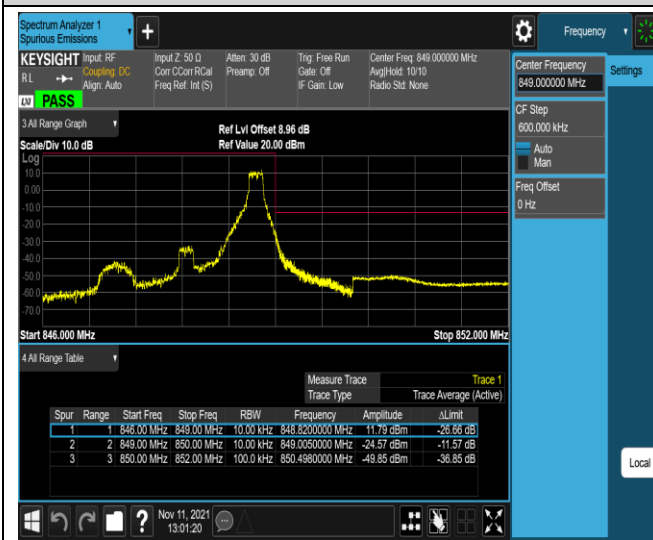

Band5-1.4MHz-QPSK-20407-1RB#0

Band5-1.4MHz-QPSK-20407-1RB#5

Band5-1.4MHz-QPSK-20407-6RB#0

Band5-1.4MHz-QPSK-20643-1RB#0

Band5-1.4MHz-QPSK-20643-1RB#5

Band5-1.4MHz-QPSK-20643-6RB#0

Band5-1.4MHz-16QAM-20407-1RB#0

Band5-1.4MHz-16QAM-20407-1RB#5

Band5-1.4MHz-16QAM-20407-6RB#0

Band5-1.4MHz-16QAM-20643-1RB#0

Band5-1.4MHz-16QAM-20643-1RB#5

Band5-1.4MHz-16QAM-20643-6RB#0

Band5-10MHz-QPSK-20450-1 RB#0

Band5-10MHz-QPSK-20450-1 RB#49