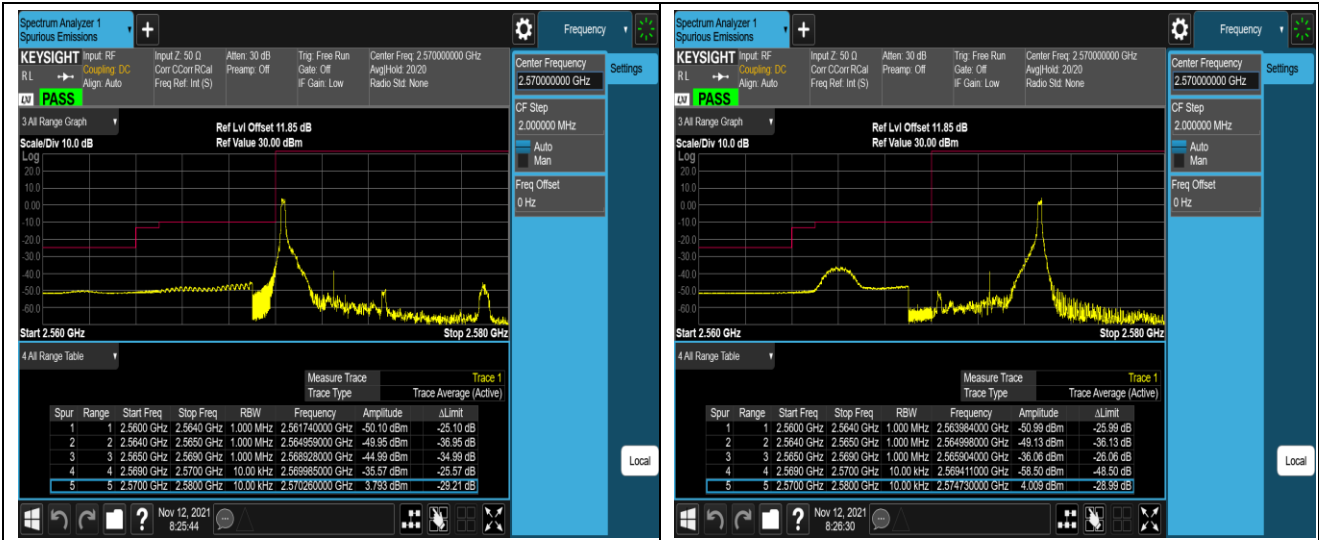

Band7-20MHz-16QAM-21350-1 RB#99

Band7-20MHz-16QAM-21350-100RB#0

Band38-5MHz-QPSK-37775-1RB#0

Band38-5MHz-QPSK-37775-1RB#24