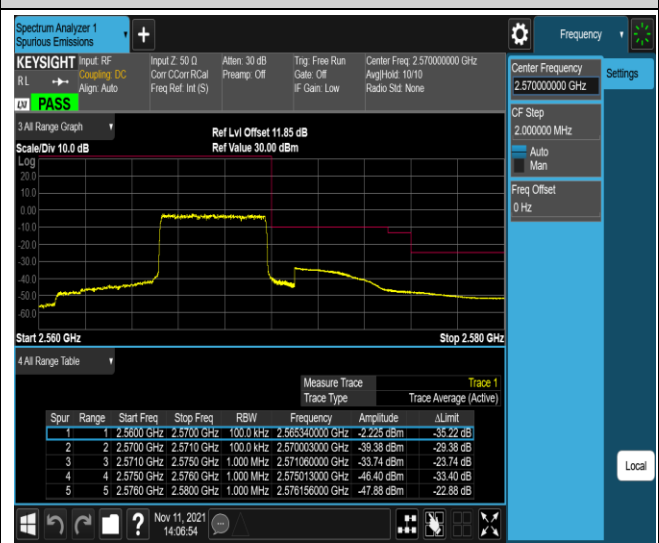

Band7-5MHz-QPSK-21425-1RB#0

Band7-5MHz-QPSK-21425-25RB#0