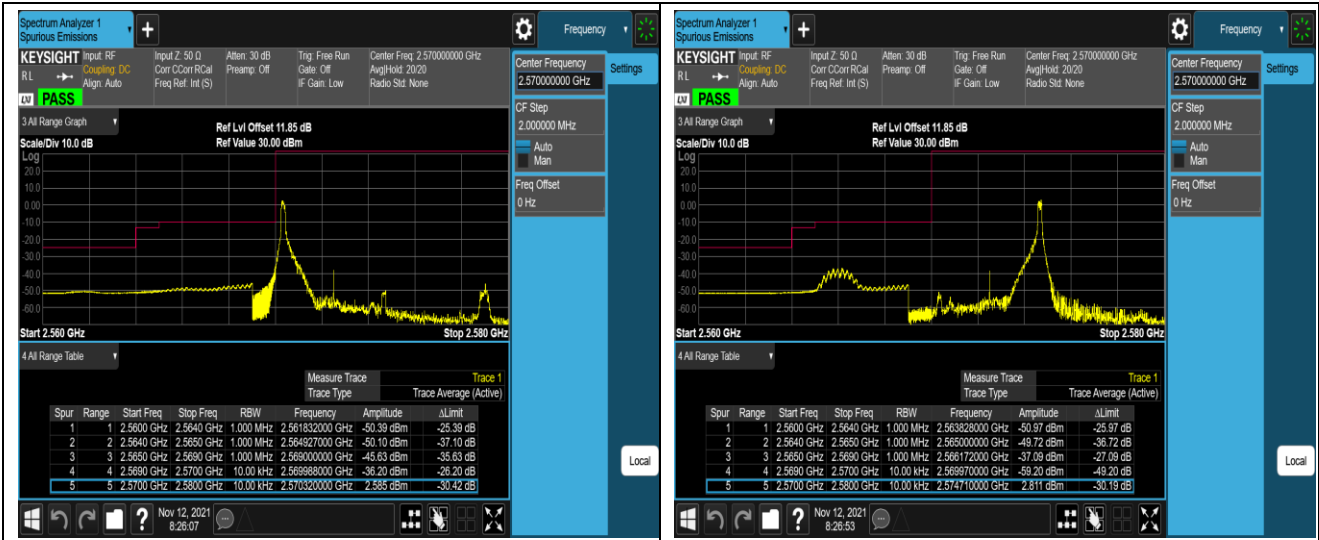

Band38-5MHz-QPSK-38225-1RB#24

Band38-5MHz-QPSK-38225-25RB#0

Band38-5MHz-16QAM-37775-1 RB#0

Band38-5MHz-16QAM-37775-1 RB#24