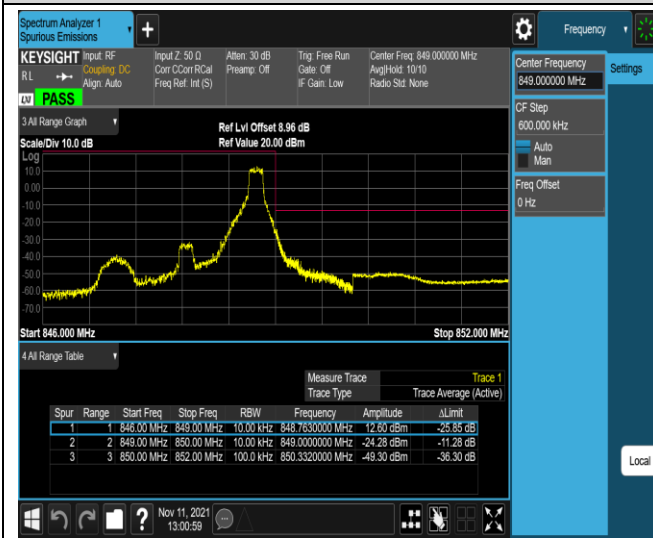

Band5-1.4MHz-QPSK-20407-1RB#0

Band5-1.4MHz-QPSK-20407-1RB#5

Band5-1.4MHz-QPSK-20407-6RB#0

Band5-1.4MHz-QPSK-20643-1RB#0

Band5-1.4MHz-QPSK-20643-1RB#5

Band5-1.4MHz-QPSK-20643-6RB#0

Band5-1.4MHz-16QAM-20407-1RB#0

Band5-1.4MHz-16QAM-20407-1RB#5

Band5-1.4MHz-16QAM-20407-6RB#0

Band5-1.4MHz-16QAM-20643-1RB#0

Band5-1.4MHz-16QAM-20643-1RB#5

Band5-1.4MHz-16QAM-20643-6RB#0

Band5-10MHz-QPSK-20450-1 RB#0

Band5-10MHz-QPSK-20450-1 RB#49