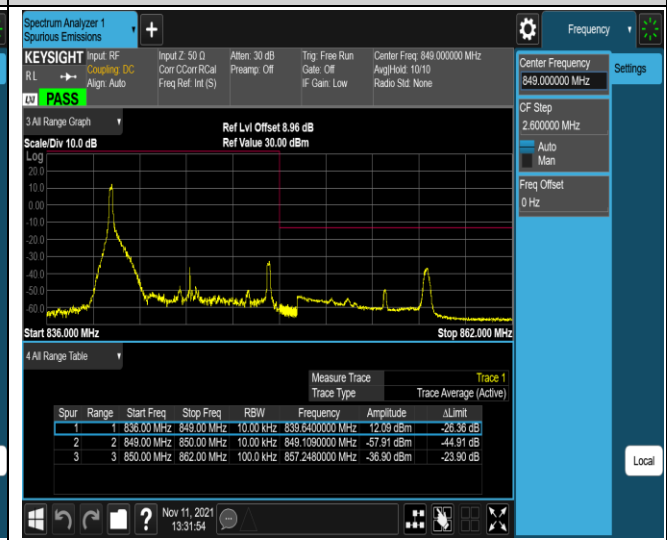

Band5-1.4MHz-16QAM-20407-1RB#5

Band5-1.4MHz-16QAM-20407-6RB#0

Band5-1.4MHz-16QAM-20643-1RB#0

Band5-1.4MHz-16QAM-20643-1RB#5

Band5-1.4MHz-16QAM-20643-6RB#0

Band5-10MHz-QPSK-20450-1 RB#0

Band5-10MHz-QPSK-20450-1 RB#49