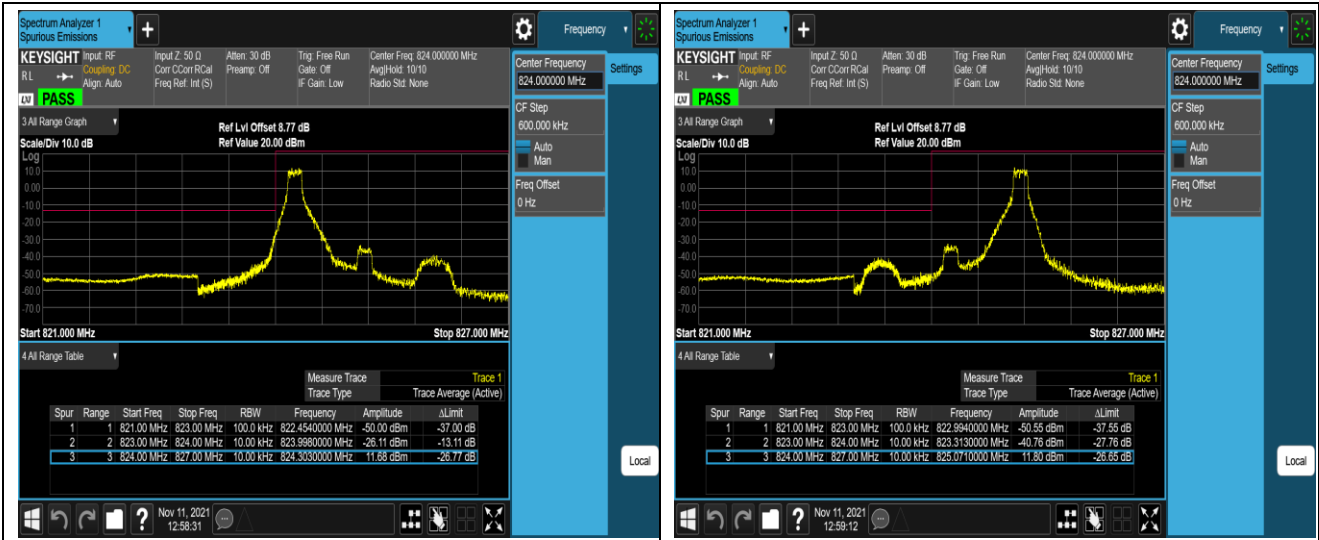

Band5-1.4MHz-QPSK-20407-1RB#0

Band5-1.4MHz-QPSK-20407-1RB#5

Band5-1.4MHz-QPSK-20407-6RB#0

Band5-1.4MHz-QPSK-20643-1RB#0

Band5-1.4MHz-QPSK-20643-1RB#5

Band5-1.4MHz-QPSK-20643-6RB#0

Band5-1.4MHz-16QAM-20407-1RB#0