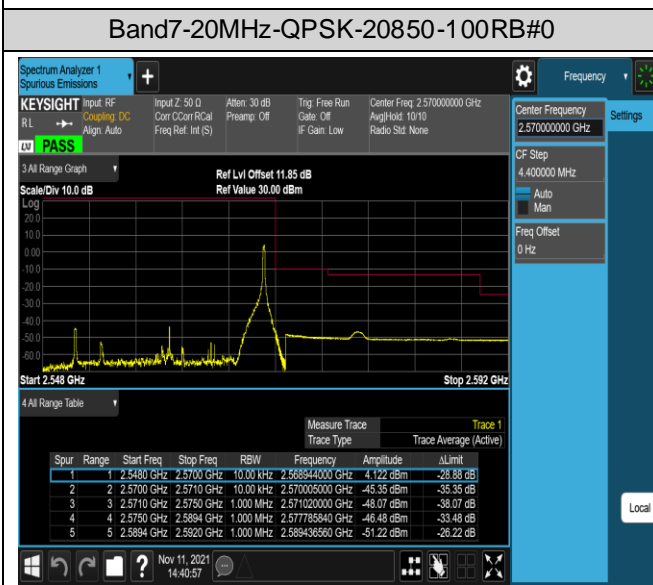

Band7-20MHz-QPSK-21350-1 RB#99