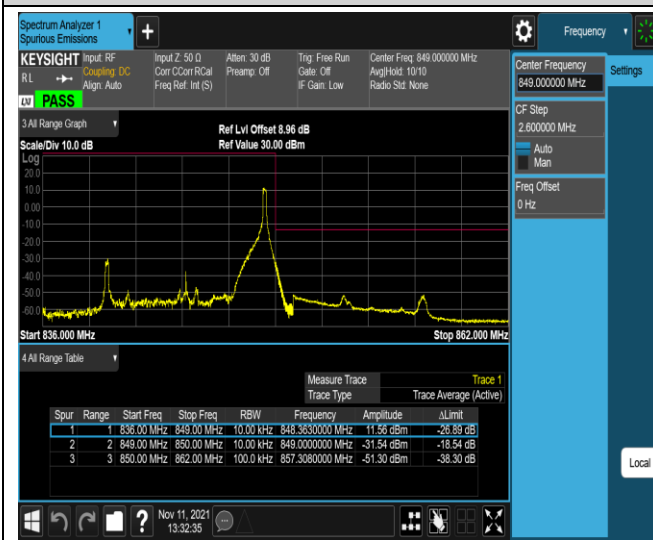

Band5-1.4MHz-16QAM-20407-1RB#5

Band5-1.4MHz-16QAM-20407-6RB#0

Band5-1.4MHz-16QAM-20643-1RB#0

Band5-1.4MHz-16QAM-20643-1RB#5

Band5-1.4MHz-16QAM-20643-6RB#0

Band5-10MHz-QPSK-20450-1 RB#0

Band5-10MHz-QPSK-20450-1 RB#49

Band5-10MHz-QPSK-20450-50RB#0

Band5-10MHz-QPSK-20600-1 RB#0

Band5-10MHz-QPSK-20600-1 RB#49

Band5-10MHz-QPSK-20600-50RB#0

Band5-10MHz-16QAM-20450-1 RB#0

Band5-10MHz-16QAM-20450-1 RB#49

Band5-10MHz-16QAM-20450-50RB#0