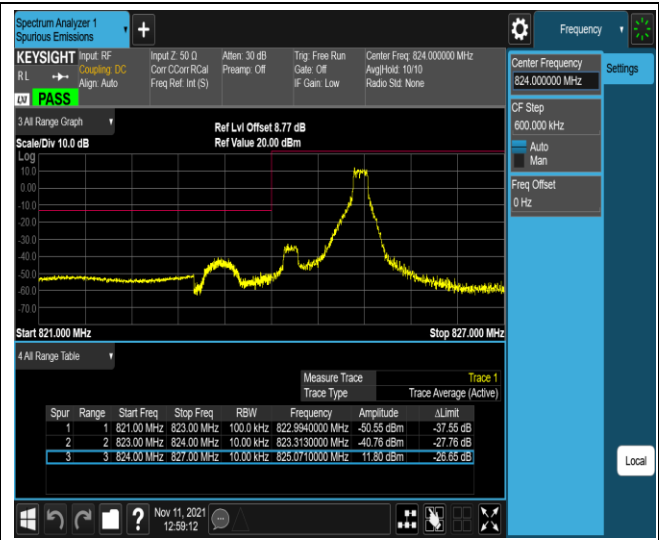

Band5-1.4MHz-QPSK-20407-1RB#0

Band5-1.4MHz-QPSK-20407-1RB#5

Band5-1.4MHz-QPSK-20407-6RB#0

Band5-1.4MHz-QPSK-20643-1RB#0

Band5-1.4MHz-QPSK-20643-1RB#5

Band5-1.4MHz-QPSK-20643-6RB#0

Band5-1.4MHz-16QAM-20407-1RB#0