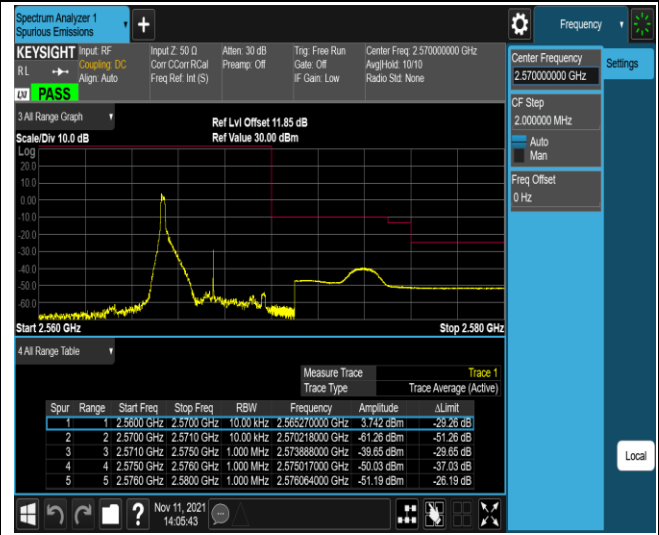

Band7-5MHz-QPSK-21425-1RB#24

Band7-5MHz-QPSK-21425-25RB#0

Band7-5MHz-16QAM-20775-1 RB#0

Band7-5MHz-16QAM-20775-1 RB#24

Band7-5MHz-16QAM-20775-25RB#0

Band7-5MHz-16QAM-21425-1 RB#0

Band7-5MHz-16QAM-21425-1 RB#24