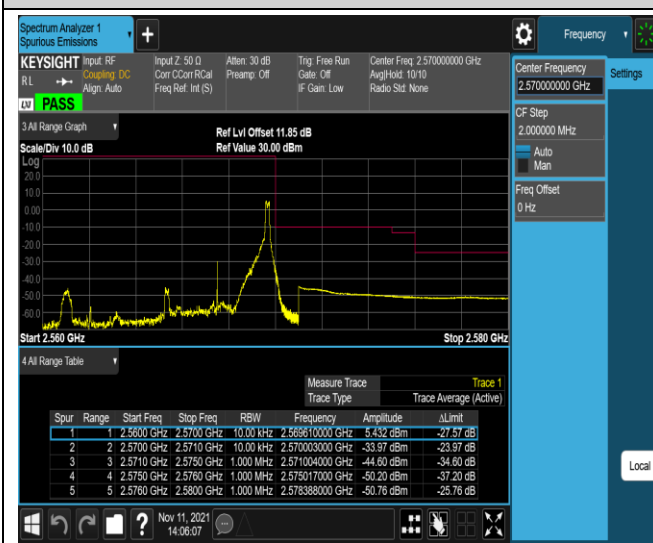

Band5-10MHz-16QAM-20600-1 RB#0

Band5-10MHz-16QAM-20600-1 RB#49

Band5-10MHz-16QAM-20600-50RB#0

Band7-5MHz-QPSK-20775-1RB#0

Band7-5MHz-QPSK-20775-1RB#24

Band7-5MHz-QPSK-20775-25RB#0

Band7-5MHz-QPSK-21425-1RB#0