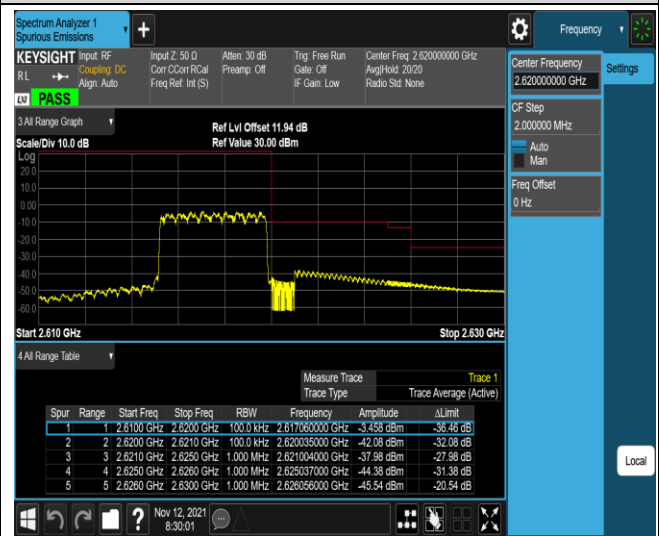

Band38-5MHz-QPSK-38225-25RB#0

Band38-5MHz-16QAM-37775-1 RB#0

Band38-5MHz-16QAM-37775-1 RB#24

Band38-5MHz-16QAM-37775-25RB#0

Band38-5MHz-16QAM-38225-1 RB#0

Band38-5MHz-16QAM-38225-1 RB#24

Band38-5MHz-16QAM-38225-25RB#0