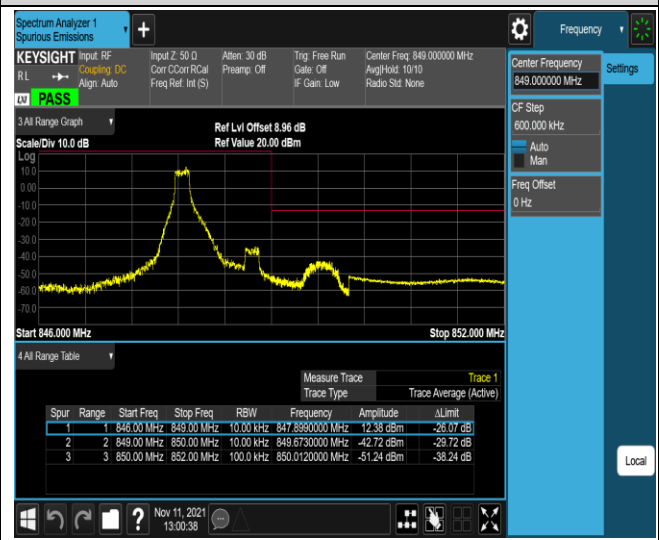

Band5-1.4MHz-16QAM-20407-1RB#5

Band5-1.4MHz-16QAM-20643-1RB#0