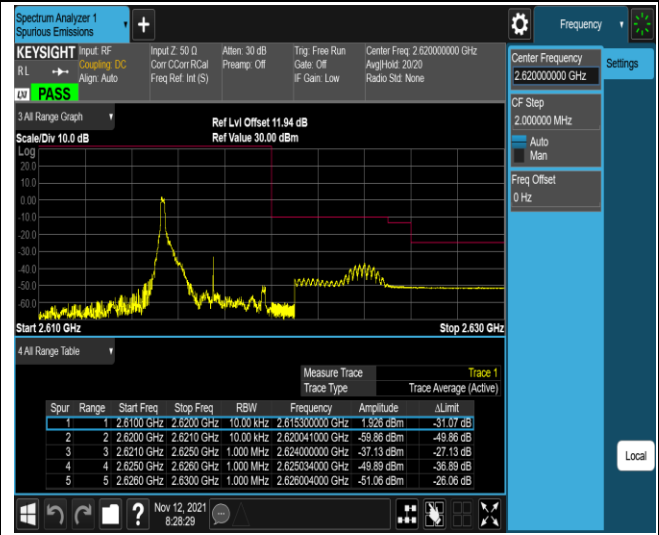

Band38-5MHz-QPSK-38225-25RB#0

Band38-5MHz-16QAM-37775-1 RB#0

Band38-5MHz-16QAM-37775-1 RB#24

Band38-5MHz-16QAM-37775-25RB#0

Band38-5MHz-16QAM-38225-1 RB#0

Band38-5MHz-16QAM-38225-1 RB#24

Band38-5MHz-16QAM-38225-25RB#0