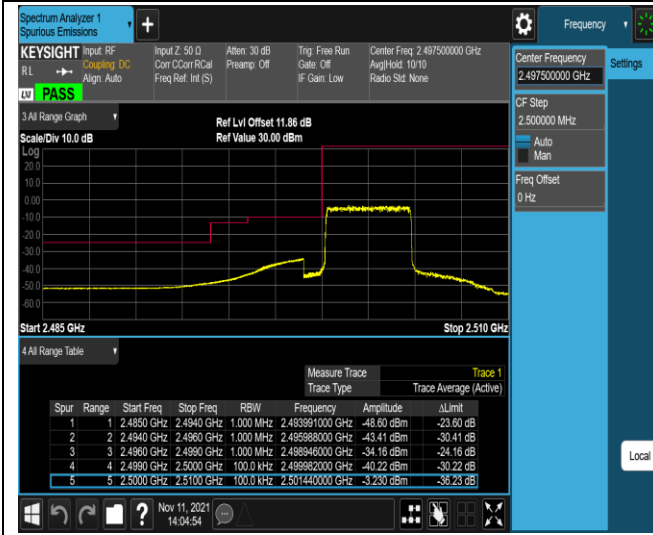

Band7-5MHz-QPSK-21425-1RB#24

Band7-5MHz-QPSK-21425-25RB#0

Band7-5MHz-16QAM-20775-1 RB#0

Band7-5MHz-16QAM-20775-1 RB#24

Band7-5MHz-16QAM-20775-25RB#0

Band7-5MHz-16QAM-21425-1 RB#0

Band7-5MHz-16QAM-21425-1 RB#24