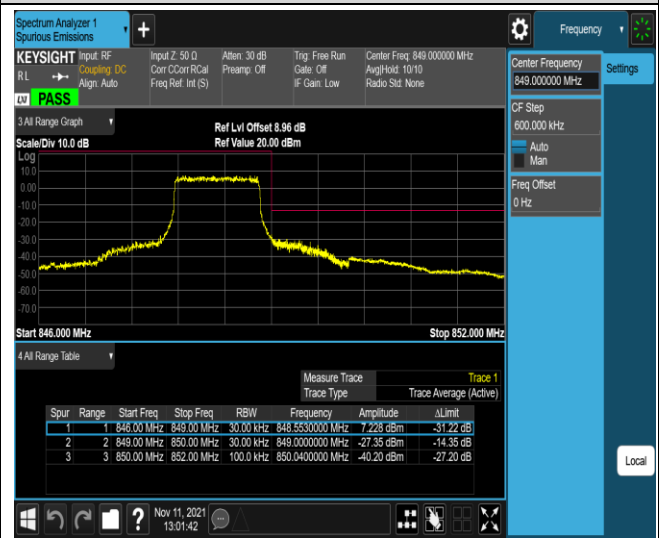

Band5-1.4MHz-QPSK-20407-1RB#0

Band5-1.4MHz-QPSK-20407-1RB#5

Band5-1.4MHz-QPSK-20407-6RB#0

Band5-1.4MHz-QPSK-20643-1RB#0

Band5-1.4MHz-QPSK-20643-1RB#5

Band5-1.4MHz-QPSK-20643-6RB#0

Band5-1.4MHz-16QAM-20407-1RB#0

Band5-1.4MHz-16QAM-20407-1RB#5

Band5-1.4MHz-16QAM-20407-6RB#0

Band5-1.4MHz-16QAM-20643-1RB#0

Band5-1.4MHz-16QAM-20643-1RB#5

Band5-1.4MHz-16QAM-20643-6RB#0

Band5-10MHz-QPSK-20450-1 RB#0

Band5-10MHz-QPSK-20450-1 RB#49