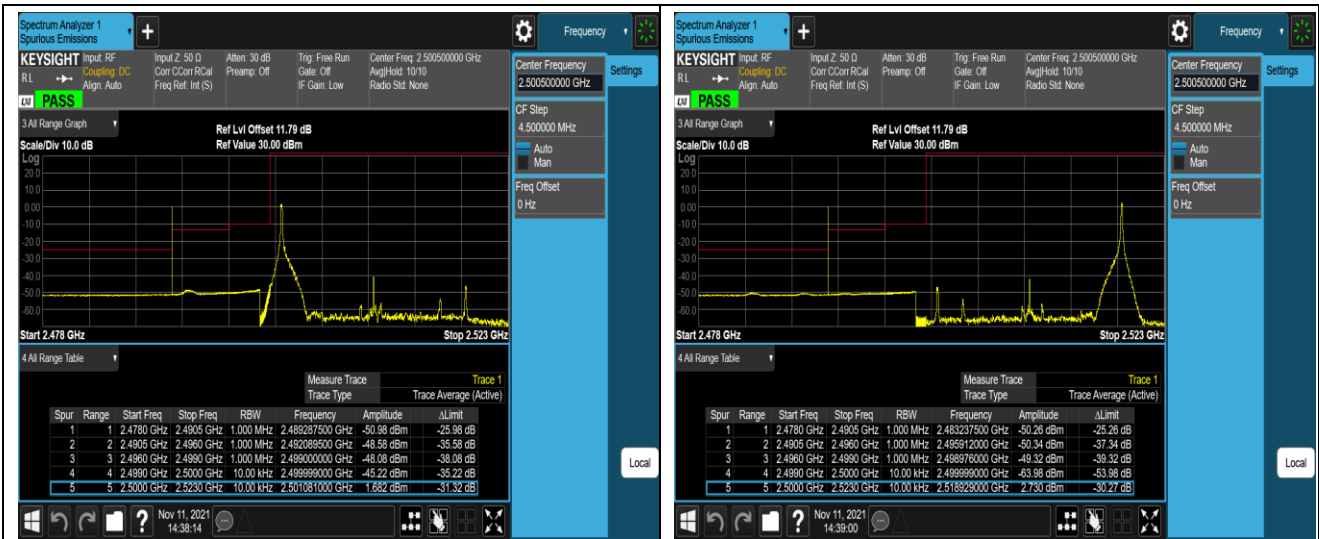

Band7-20MHz-QPSK-21350-1 RB#99

Band7-20MHz-QPSK-21350-100RB#0

Band7-20MHz-16QAM-20850-1 RB#0

Band7-20MHz-16QAM-20850-1 RB#99