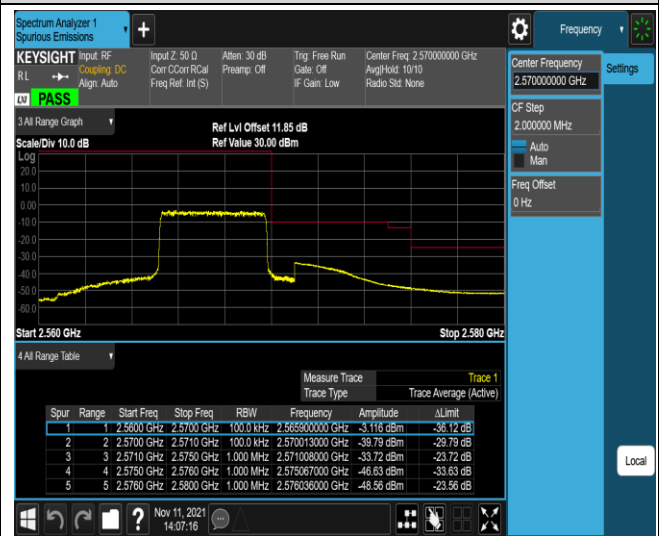

Band7-5MHz-QPSK-21425-1RB#24

Band7-5MHz-QPSK-21425-25RB#0

Band7-5MHz-16QAM-20775-1 RB#0

Band7-5MHz-16QAM-20775-1 RB#24

Band7-5MHz-16QAM-20775-25RB#0

Band7-5MHz-16QAM-21425-1 RB#0

Band7-5MHz-16QAM-21425-1 RB#24