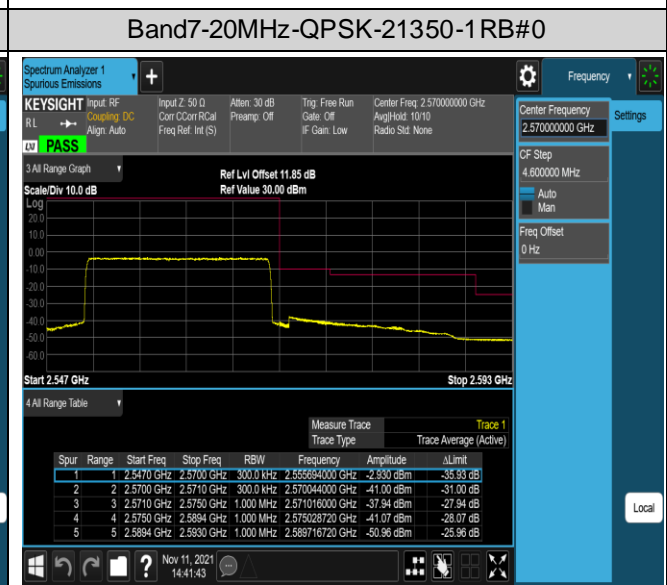

Band7-20MHz-QPSK-21350-100RB#0