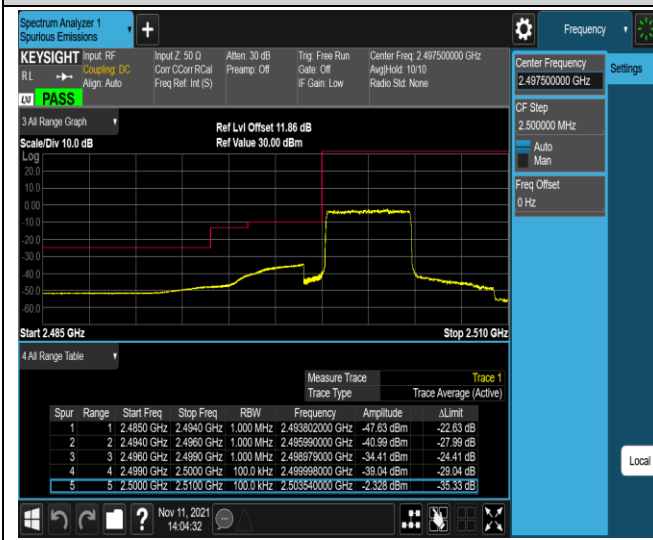

Band5-10MHz-16QAM-20600-1 RB#0

Band5-10MHz-16QAM-20600-1 RB#49

Band5-10MHz-16QAM-20600-50RB#0

Band7-5MHz-QPSK-20775-1RB#0

Band7-5MHz-QPSK-20775-1RB#24

Band7-5MHz-QPSK-20775-25RB#0

Band7-5MHz-QPSK-21425-1RB#0