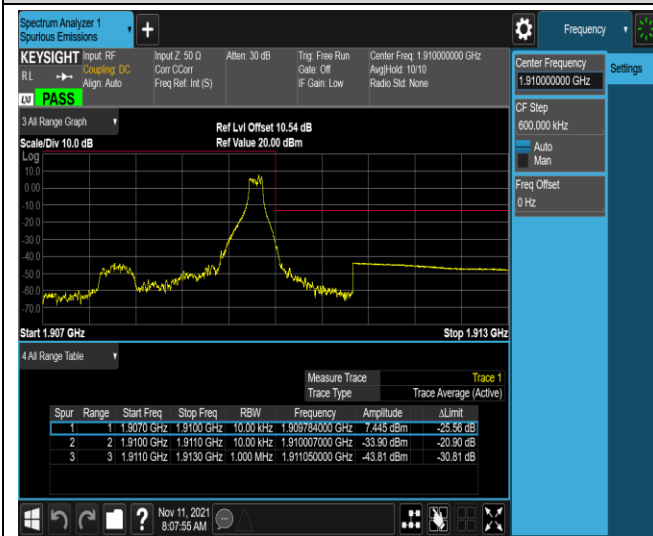

*Remark: All bandwidth and all modulation had been tested, but only the worst case data displayed in this report.*

### Test Graphs

Band2-1.4MHz-QPSK-18607-1RB#0

Band2-1.4MHz-QPSK-18607-1RB#5

Band2-1.4MHz-QPSK-18607-6RB#0

Band2-1.4MHz-QPSK-19193-1RB#0

Band2-1.4MHz-QPSK-19193-1RB#5

Band2-1.4MHz-QPSK-19193-6RB#0

Band2-1.4MHz-16QAM-18607-1RB#0

Band2-1.4MHz-16QAM-18607-1RB#5

Band2-1.4MHz-16QAM-18607-6RB#0

Band2-1.4MHz-16QAM-19193-1RB#0

Band2-1.4MHz-16QAM-19193-1RB#5

Band2-1.4MHz-16QAM-19193-6RB#0

Band2-20MHz-QPSK-18700-1RB#0

Band2-20MHz-QPSK-18700-1RB#99