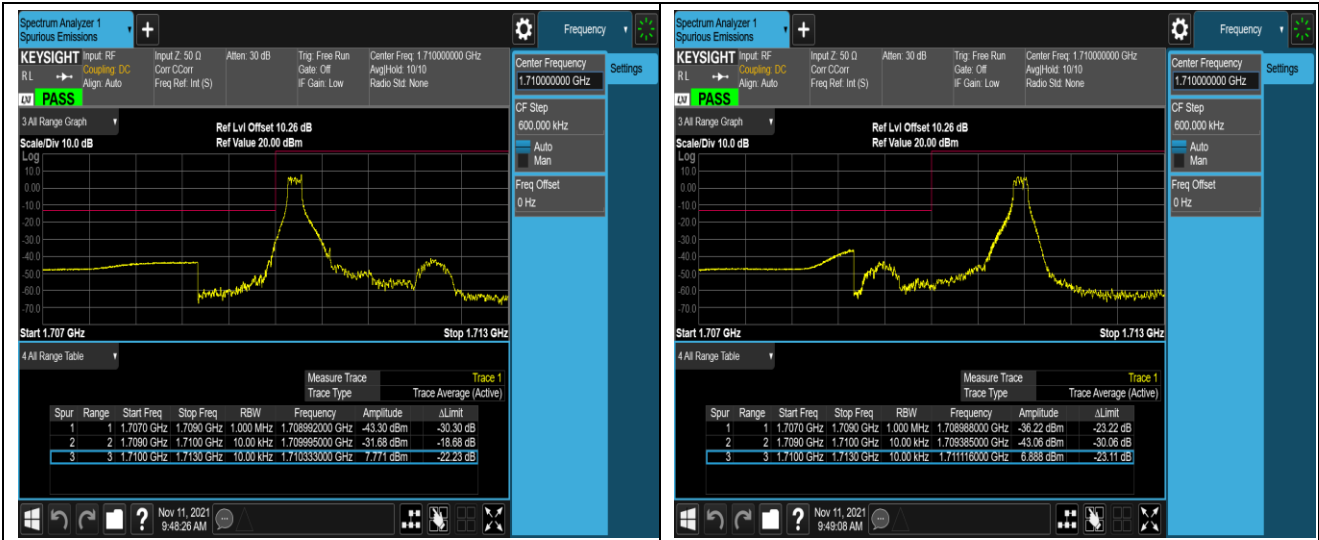

Band4-1.4MHz-16QAM-19957-1RB#0

Band4-1.4MHz-16QAM-19957-1RB#5