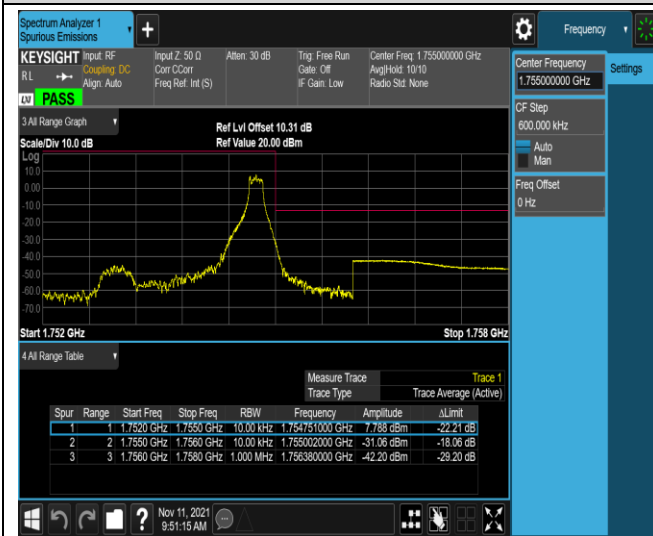

Band4-1.4MHz-QPSK-20393-1RB#5

Band4-1.4MHz-QPSK-20393-6RB#0

Band4-1.4MHz-16QAM-19957-1RB#0

Band4-1.4MHz-16QAM-19957-1RB#5

Band4-1.4MHz-16QAM-19957-6RB#0

Band4-1.4MHz-16QAM-20393-1RB#0

Band4-1.4MHz-16QAM-20393-1RB#5