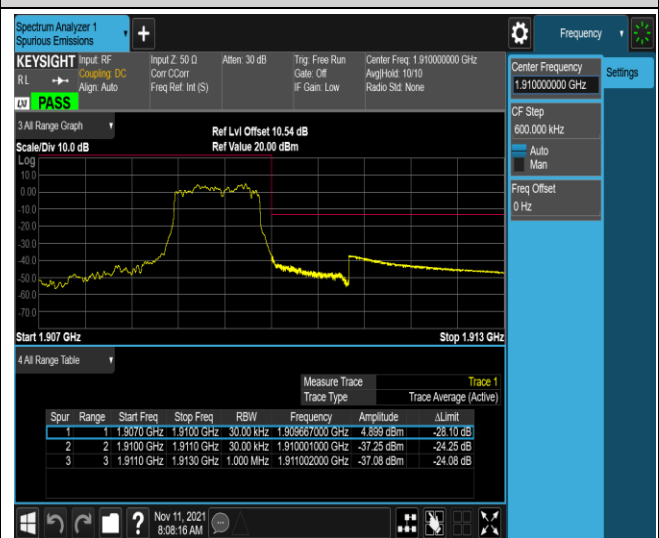

*Remark: All bandwidth and all modulation had been tested, but only the worst case data displayed in this report.*

### Test Graphs

Band2-1.4MHz-QPSK-18607-1RB#0

Band2-1.4MHz-QPSK-18607-1RB#5

Band2-1.4MHz-QPSK-18607-6RB#0

Band2-1.4MHz-QPSK-19193-1RB#0

Band2-1.4MHz-QPSK-19193-1RB#5

Band2-1.4MHz-QPSK-19193-6RB#0

Band2-1.4MHz-16QAM-18607-1RB#0

Band2-1.4MHz-16QAM-18607-1RB#5

Band2-1.4MHz-16QAM-18607-6RB#0

Band2-1.4MHz-16QAM-19193-1RB#0

Band2-1.4MHz-16QAM-19193-1RB#5

Band2-1.4MHz-16QAM-19193-6RB#0

Band2-20MHz-QPSK-18700-1RB#0

Band2-20MHz-QPSK-18700-1RB#99