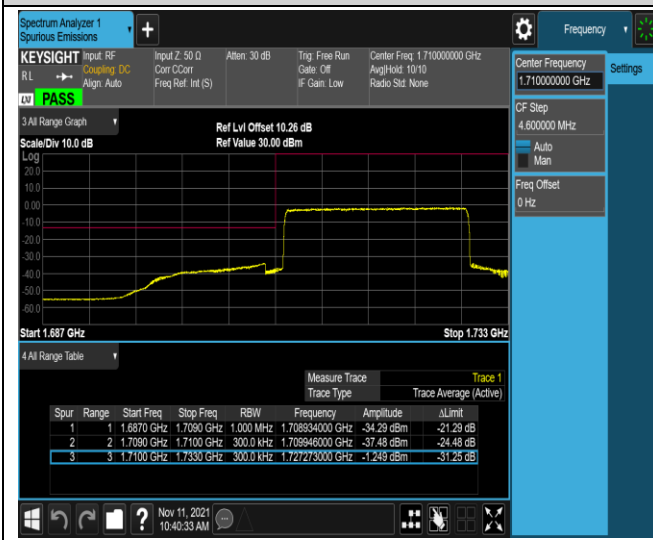

Band4-20MHz-QPSK-20050-1 100RB#0