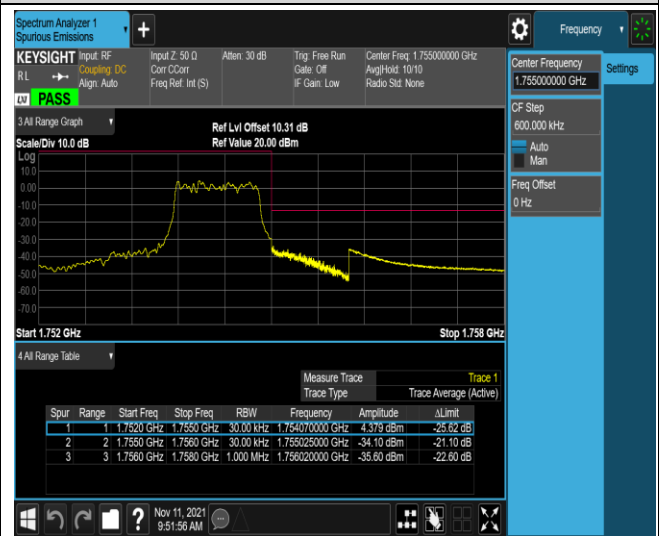

Band4-1.4MHz-QPSK-20393-1RB#5

Band4-1.4MHz-QPSK-20393-6RB#0

Band4-1.4MHz-16QAM-19957-1RB#0

Band4-1.4MHz-16QAM-19957-1RB#5

Band4-1.4MHz-16QAM-19957-6RB#0

Band4-1.4MHz-16QAM-20393-1RB#0

Band4-1.4MHz-16QAM-20393-1RB#5