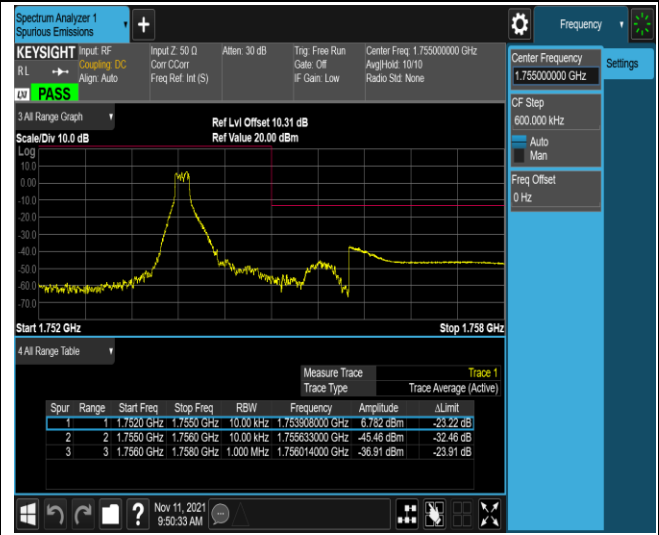

Band4-1.4MHz-QPSK-20393-1RB#5

Band4-1.4MHz-QPSK-20393-6RB#0

Band4-1.4MHz-16QAM-19957-1RB#0

Band4-1.4MHz-16QAM-19957-1RB#5

Band4-1.4MHz-16QAM-19957-6RB#0

Band4-1.4MHz-16QAM-20393-1RB#0

Band4-1.4MHz-16QAM-20393-1RB#5