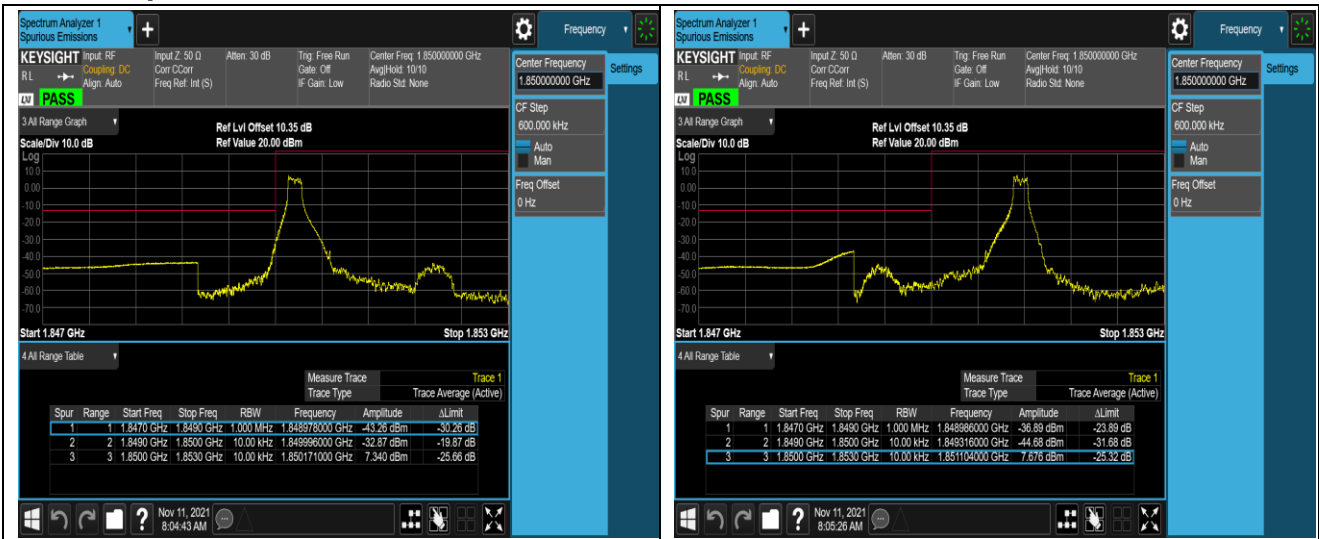

Test Graphs

Band2-1.4MHz-QPSK-18607-1RB#0

Band2-1.4MHz-QPSK-18607-1RB#5