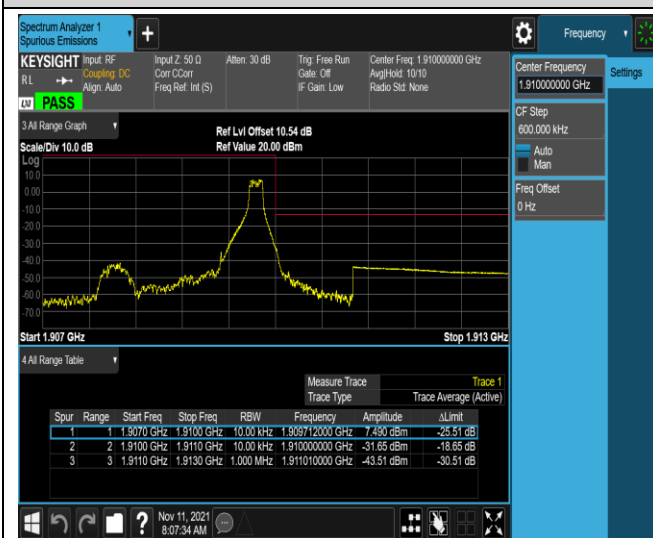

*Remark: All bandwidth and all modulation had been tested, but only the worst case data displayed in this report.*

### Test Graphs

Band2-1.4MHz-QPSK-18607-1RB#0

Band2-1.4MHz-QPSK-18607-1RB#5

Band2-1.4MHz-QPSK-18607-6RB#0

Band2-1.4MHz-QPSK-19193-1RB#0

Band2-1.4MHz-QPSK-19193-1RB#5

Band2-1.4MHz-QPSK-19193-6RB#0

Band2-1.4MHz-16QAM-18607-1RB#0

Band2-1.4MHz-16QAM-18607-1RB#5

Band2-1.4MHz-16QAM-18607-6RB#0

Band2-1.4MHz-16QAM-19193-1RB#0

Band2-1.4MHz-16QAM-19193-1RB#5

Band2-1.4MHz-16QAM-19193-6RB#0

Band2-20MHz-QPSK-18700-1RB#0

Band2-20MHz-QPSK-18700-1RB#99