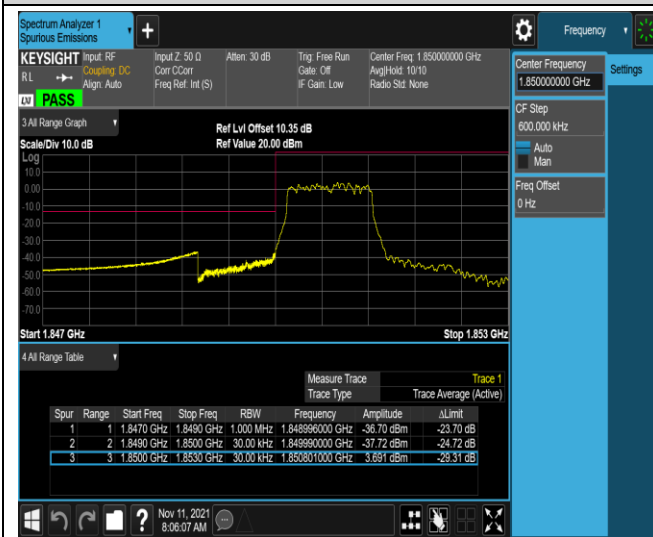

Band2-1.4MHz-QPSK-18607-6RB#0