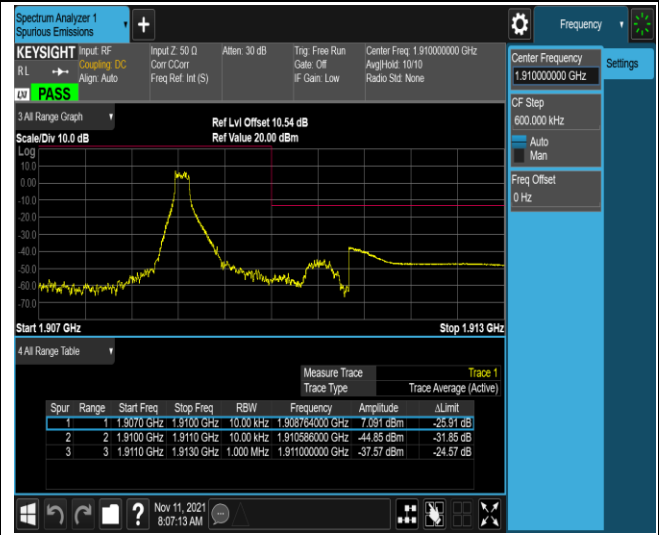

Band2-1.4MHz-16QAM-19193-1RB#0