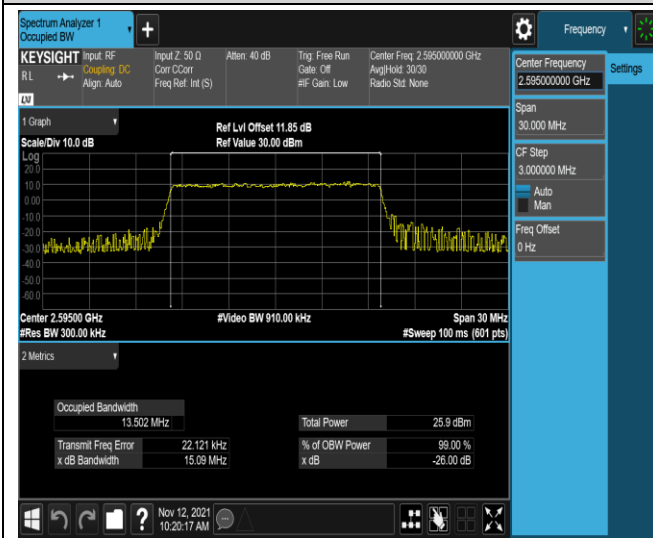

Band41-15MHz-QPSK-40115-75RB#0

Band41-15MHz-QPSK-40640-75RB#0

Band41-15MHz-QPSK-41165-75RB#0

Band41-15MHz-16QAM-40115-75RB#0

Band41-15MHz-16QAM-40640-75RB#0

Band41-15MHz-16QAM-41165-75RB#0

Band41-20MHz-QPSK-40140-100RB#0