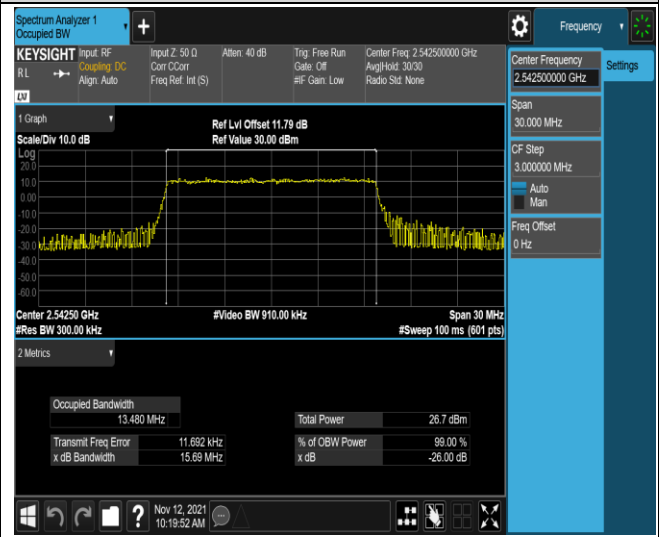

Band41-15MHz-QPSK-40115-75RB#0

Band41-15MHz-QPSK-40640-75RB#0

Band41-15MHz-QPSK-41165-75RB#0

Band41-15MHz-16QAM-40115-75RB#0

Band41-15MHz-16QAM-40640-75RB#0

Band41-15MHz-16QAM-41165-75RB#0

Band41-20MHz-QPSK-40140-100RB#0