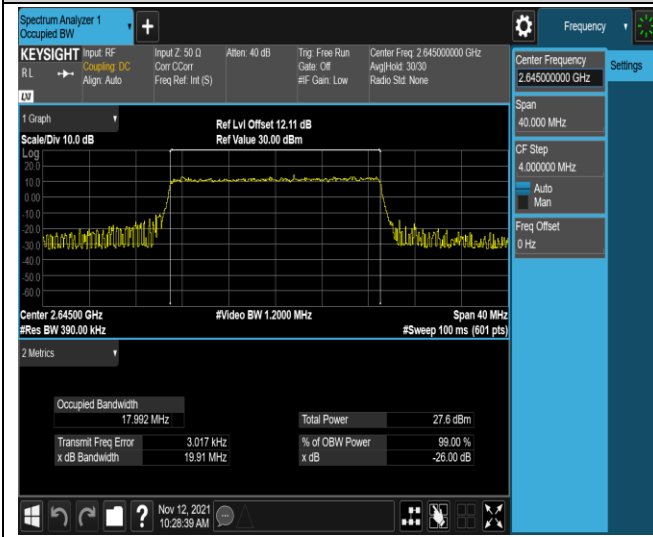

Band41-20MHz-QPSK-40140-100RB#0

Band41-20MHz-QPSK-41140-100RB#0