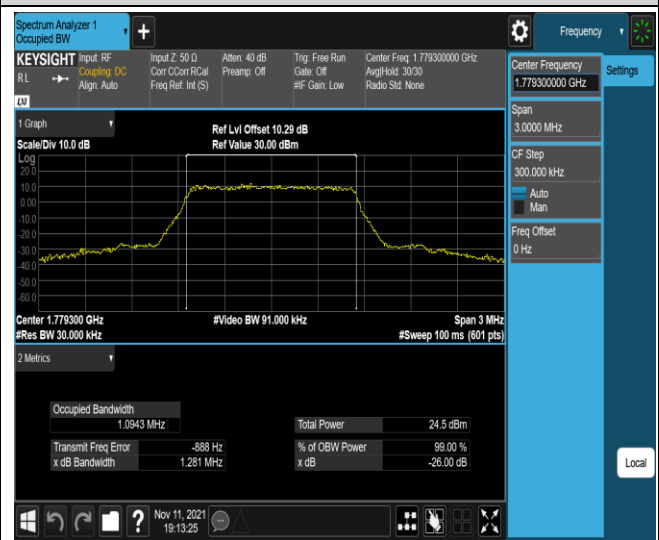

Band66-1.4MHz-16QAM-131979-6RB#0

Band66-1.4MHz-16QAM-132665-6RB#0