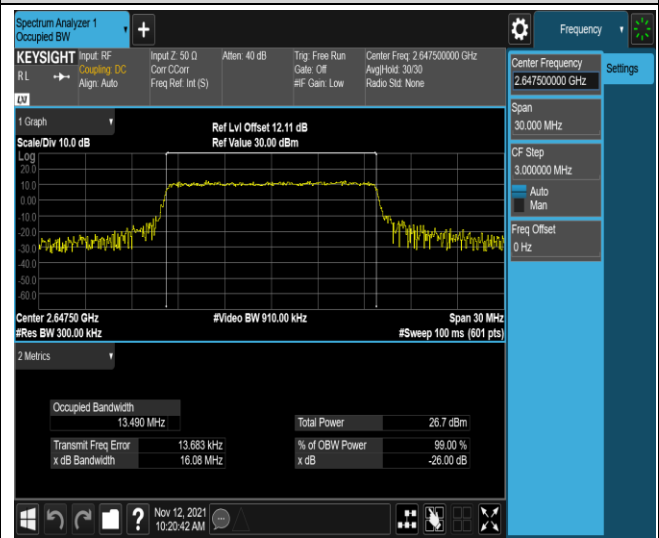

Band41-15MHz-QPSK-40115-75RB#0

Band41-15MHz-QPSK-40640-75RB#0

Band41-15MHz-QPSK-41165-75RB#0

Band41-15MHz-16QAM-40115-75RB#0

Band41-15MHz-16QAM-40640-75RB#0

Band41-15MHz-16QAM-41165-75RB#0

Band41-20MHz-QPSK-40140-100RB#0