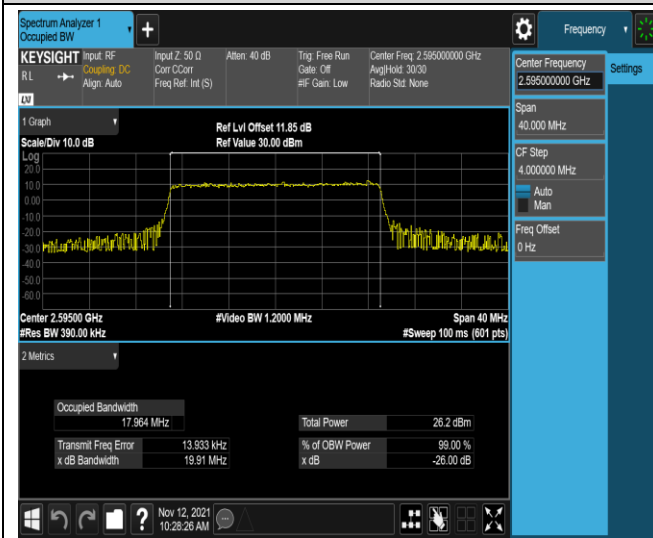

Band41-20MHz-QPSK-41140-100RB#0

Band41-20MHz-16QAM-40640-100RB#0