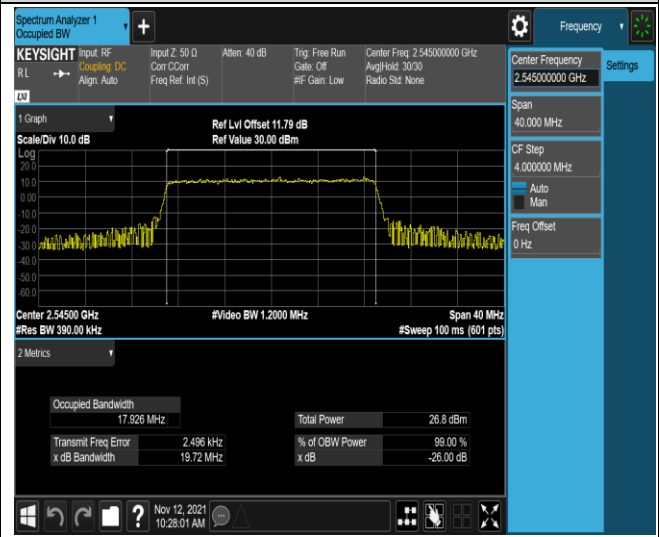

Band41-20MHz-QPSK-40640-100RB#0

Band41-20MHz-QPSK-40640-100RB#0