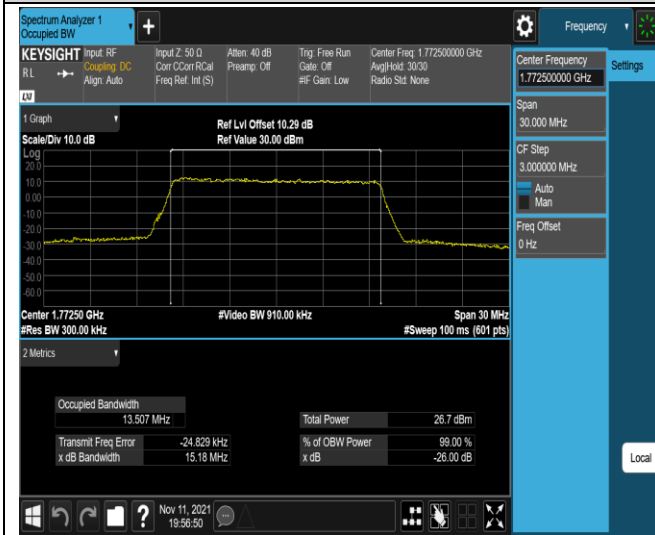

Band66-15MHz-QPSK-132047-75RB#0

Band66-15MHz-QPSK-132597-75RB#0