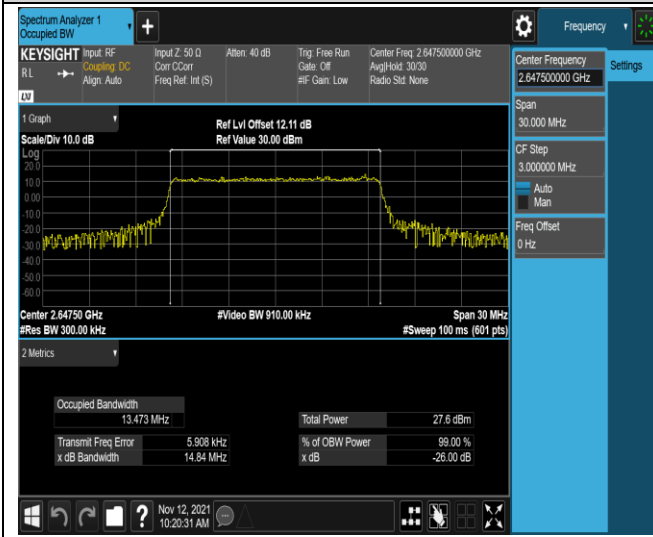

Band41-15MHz-QPSK-40115-75RB#0

Band41-15MHz-QPSK-40640-75RB#0

Band41-15MHz-QPSK-41165-75RB#0

Band41-15MHz-16QAM-40115-75RB#0

Band41-15MHz-16QAM-40640-75RB#0

Band41-15MHz-16QAM-41165-75RB#0

Band41-20MHz-QPSK-40140-100RB#0