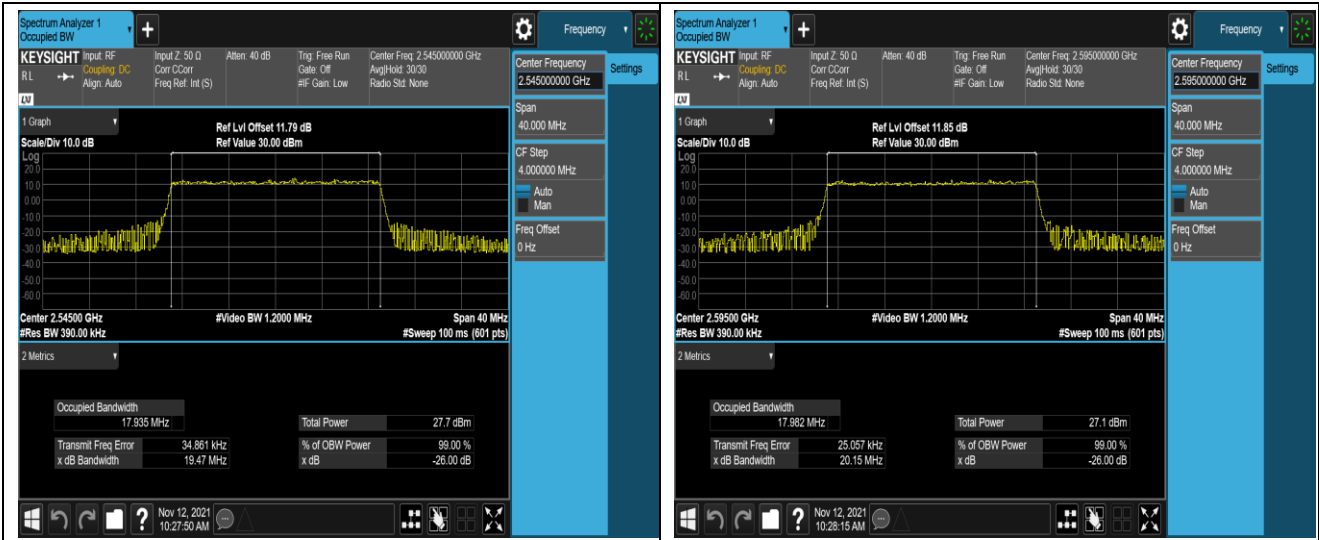

Band41-15MHz-QPSK-40115-75RB#0

Band41-15MHz-QPSK-40640-75RB#0

Band41-15MHz-QPSK-41165-75RB#0

Band41-15MHz-16QAM-40115-75RB#0

Band41-15MHz-16QAM-40640-75RB#0

Band41-15MHz-16QAM-41165-75RB#0

Band41-20MHz-QPSK-40140-100RB#0