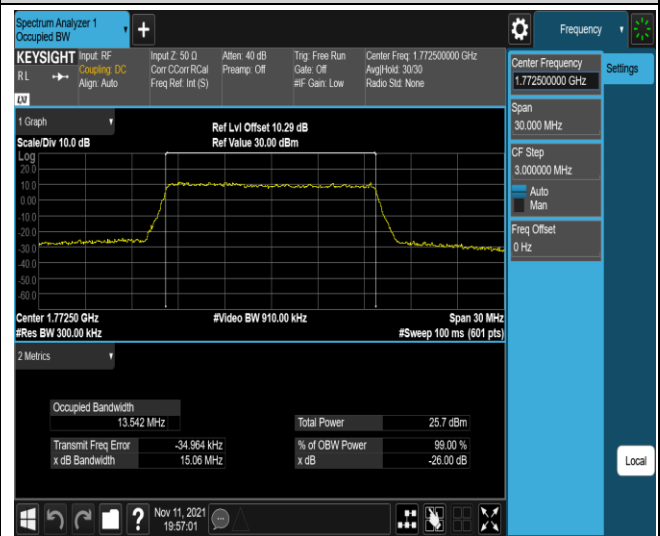

Band66-10MHz-16QAM-132622-50RB#0

Band66-15MHz-QPSK-132047-75RB#0

Band66-15MHz-QPSK-132322-75RB#0

Band66-15MHz-QPSK-132597-75RB#0

Band66-15MHz-16QAM-132047-75RB#0

Band66-15MHz-16QAM-132322-75RB#0

Band66-15MHz-16QAM-132597-75RB#0