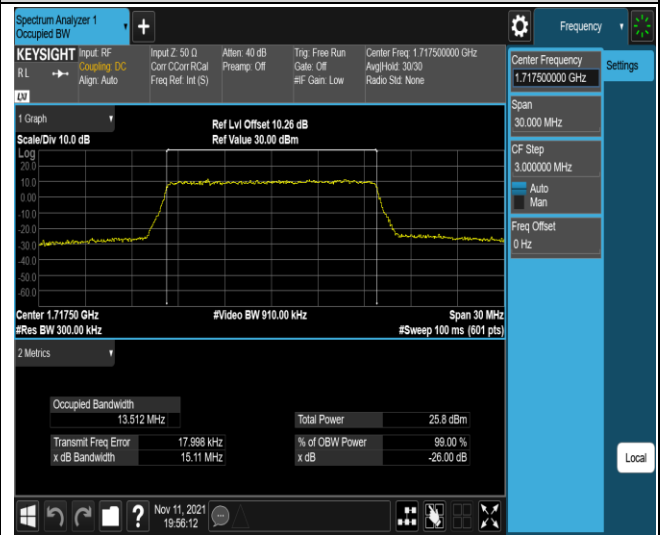

Band66-10MHz-16QAM-132622-50RB#0

Band66-15MHz-QPSK-132047-75RB#0

Band66-15MHz-QPSK-132322-75RB#0

Band66-15MHz-QPSK-132597-75RB#0

Band66-15MHz-16QAM-132047-75RB#0

Band66-15MHz-16QAM-132322-75RB#0

Band66-15MHz-16QAM-132597-75RB#0