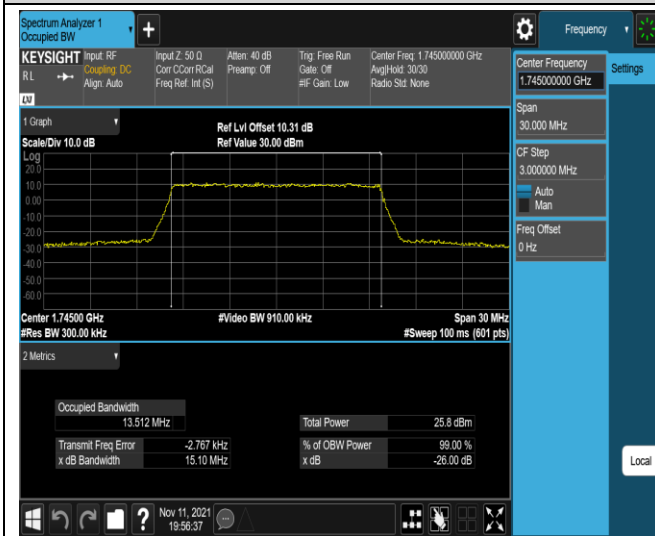

Band66-10MHz-16QAM-132622-50RB#0

Band66-15MHz-QPSK-132047-75RB#0

Band66-15MHz-QPSK-132322-75RB#0

Band66-15MHz-QPSK-132597-75RB#0

Band66-15MHz-16QAM-132047-75RB#0

Band66-15MHz-16QAM-132322-75RB#0

Band66-15MHz-16QAM-132597-75RB#0