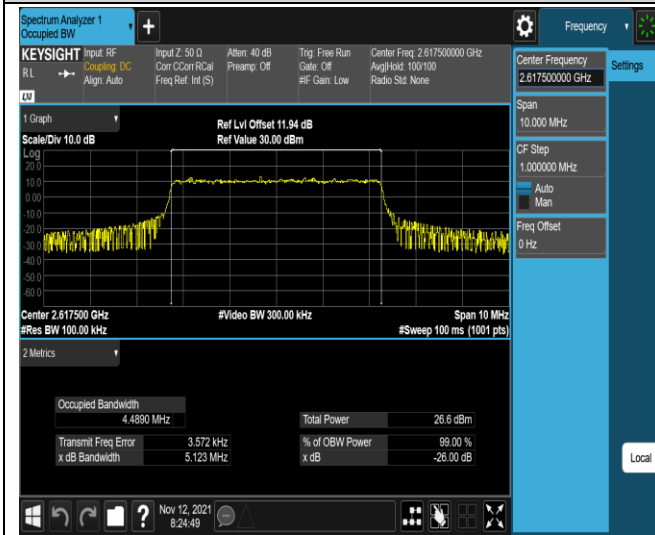

Band7-20MHz-16QAM-21100-100RB#0

Band7-20MHz-16QAM-21350-100RB#0

Band38-5MHz-QPSK-37775-25RB#0

Band38-5MHz-QPSK-38000-25RB#0

Band38-5MHz-QPSK-38225-25RB#0

Band38-5MHz-16QAM-37775-25RB#0

Band38-5MHz-16QAM-38000-25RB#0