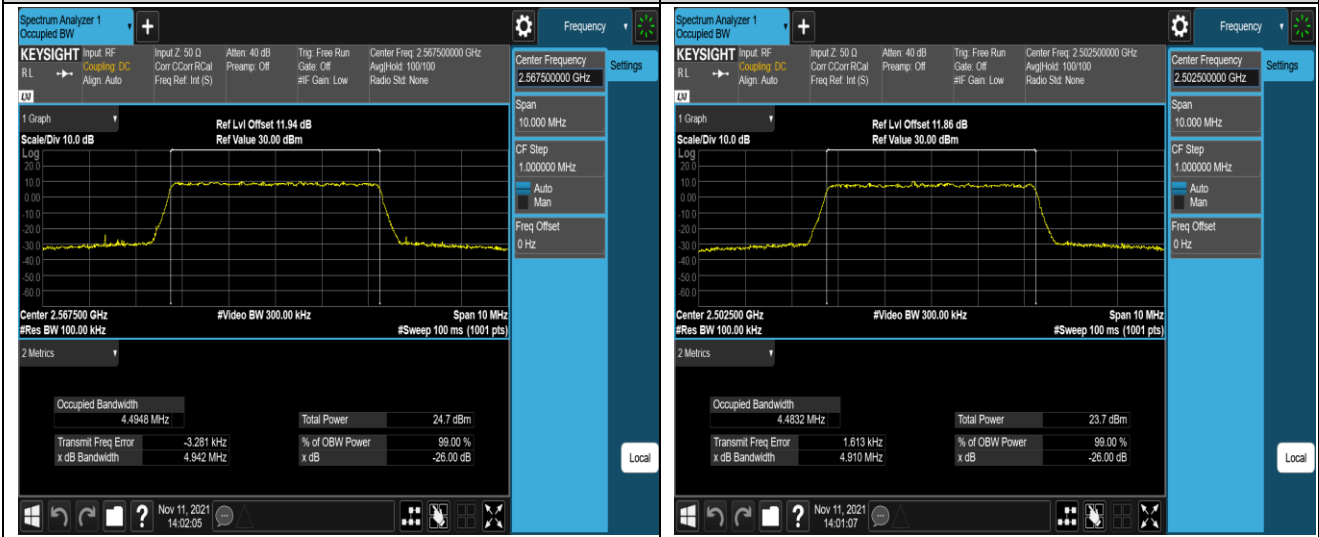

Band7-5MHz-QPSK-20775-25RB#0

Band7-5MHz-QPSK-21100-25RB#0

Band7-5MHz-QPSK-21425-25RB#0

Band7-5MHz-16QAM-20775-25RB#0