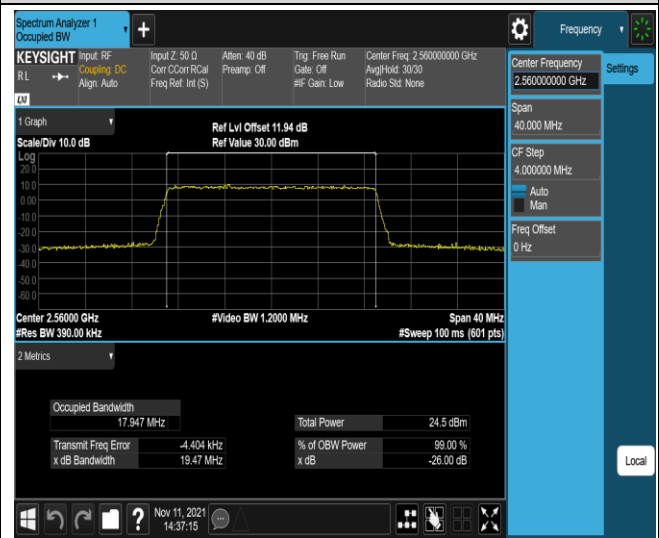

Band7-20MHz-16QAM-20850-100RB#0

Band7-20MHz-16QAM-21350-100RB#0