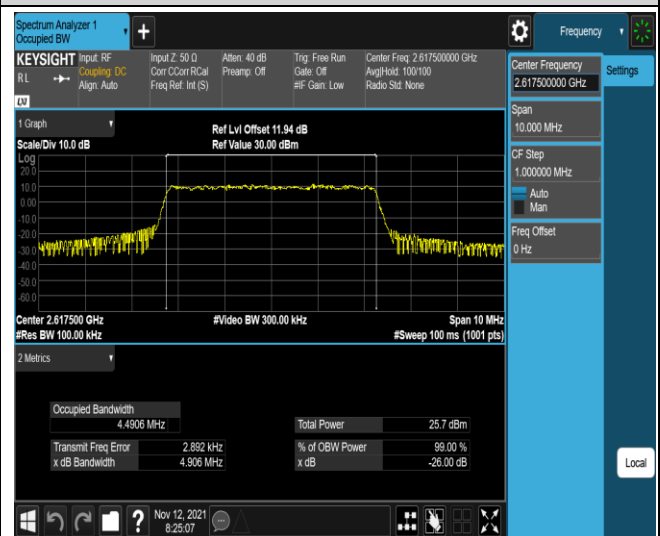

Band7-20MHz-16QAM-21100-100RB#0

Band7-20MHz-16QAM-21350-100RB#0

Band38-5MHz-QPSK-37775-25RB#0

Band38-5MHz-QPSK-38000-25RB#0

Band38-5MHz-QPSK-38225-25RB#0

Band38-5MHz-16QAM-37775-25RB#0

Band38-5MHz-16QAM-38000-25RB#0