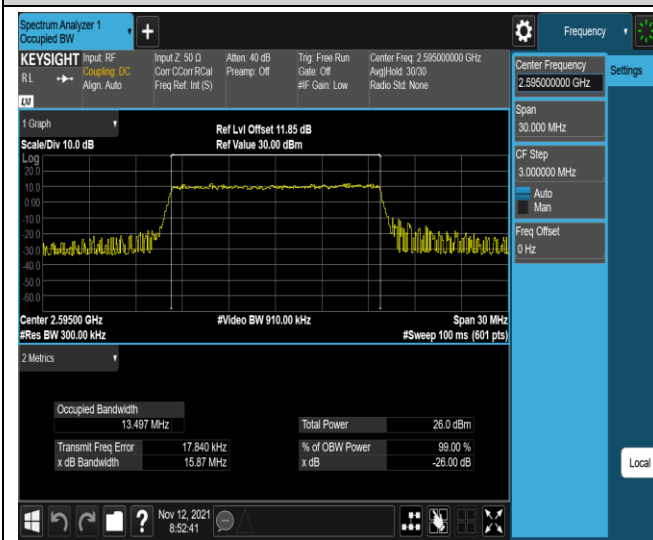

Band38-15MHz-QPSK-37825-75RB#0

Band38-15MHz-QPSK-38000-75RB#0

Band38-15MHz-QPSK-38175-75RB#0

Band38-15MHz-16QAM-37825-75RB#0

Band38-15MHz-16QAM-38000-75RB#0

Band38-15MHz-16QAM-38175-75RB#0

Band38-20MHz-QPSK-37850-100RB#0