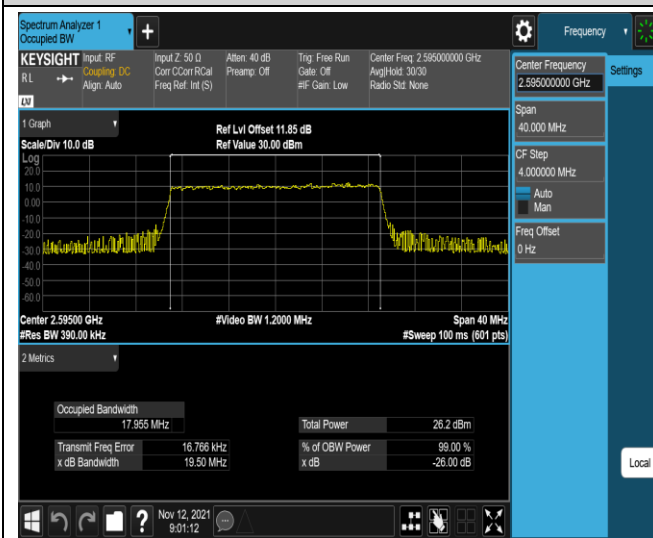

Band38-20MHz-QPSK-38150-100RB#0

Band38-20MHz-16QAM-38000-100RB#0