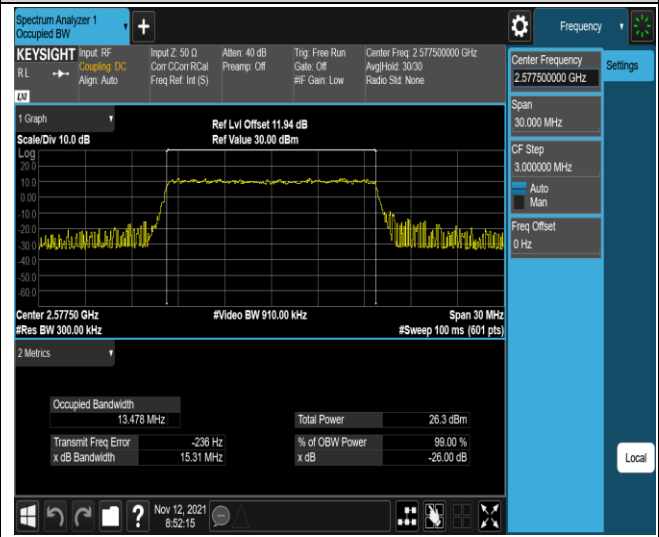

Band38-15MHz-QPSK-38000-75RB#0

Band38-15MHz-16QAM-37825-75RB#0