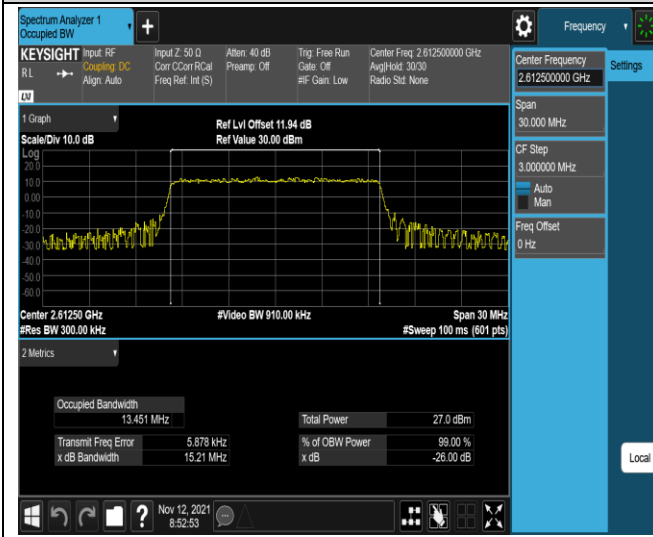

Band38-15MHz-QPSK-37825-75RB#0

Band38-15MHz-QPSK-38175-75RB#0