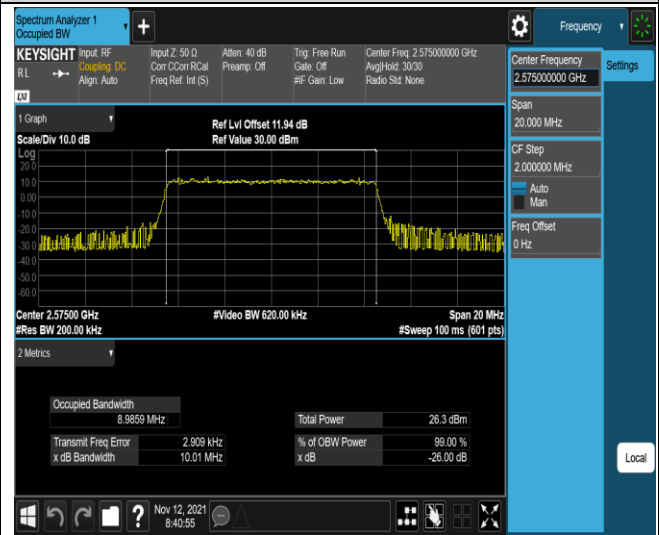

Band38-5MHz-16QAM-38225-25RB#0

Band38-10MHz-QPSK-37800-50RB#0

Band38-10MHz-QPSK-38000-50RB#0

Band38-10MHz-QPSK-38200-50RB#0

Band38-10MHz-16QAM-37800-50RB#0

Band38-10MHz-16QAM-38000-50RB#0

Band38-10MHz-16QAM-38200-50RB#0