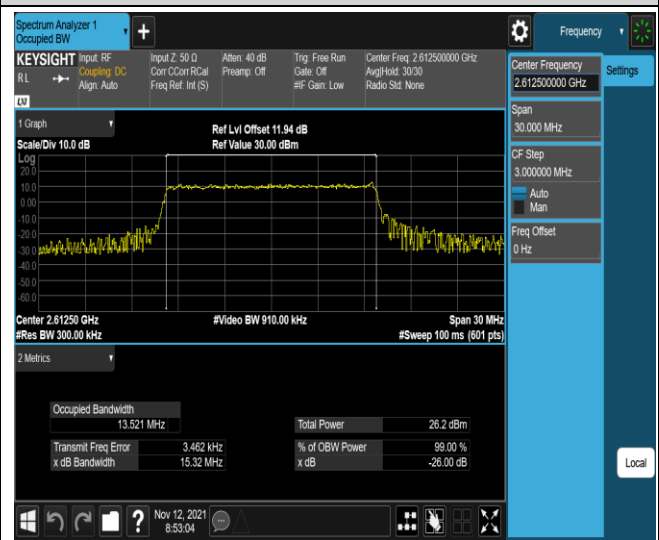

Band38-15MHz-QPSK-37825-75RB#0

Band38-15MHz-QPSK-38000-75RB#0

Band38-15MHz-QPSK-38175-75RB#0

Band38-15MHz-16QAM-37825-75RB#0

Band38-15MHz-16QAM-38000-75RB#0

Band38-15MHz-16QAM-38175-75RB#0

Band38-20MHz-QPSK-37850-100RB#0