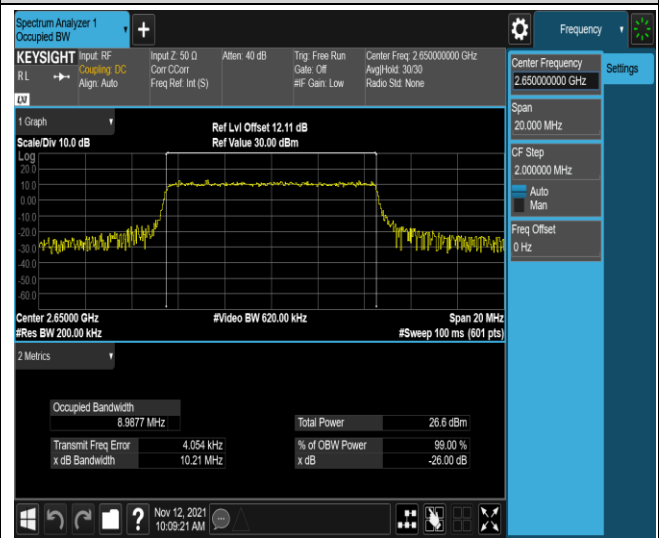

Band41-10MHz-16QAM-40090-50RB#0

Band41-10MHz-16QAM-41190-50RB#0