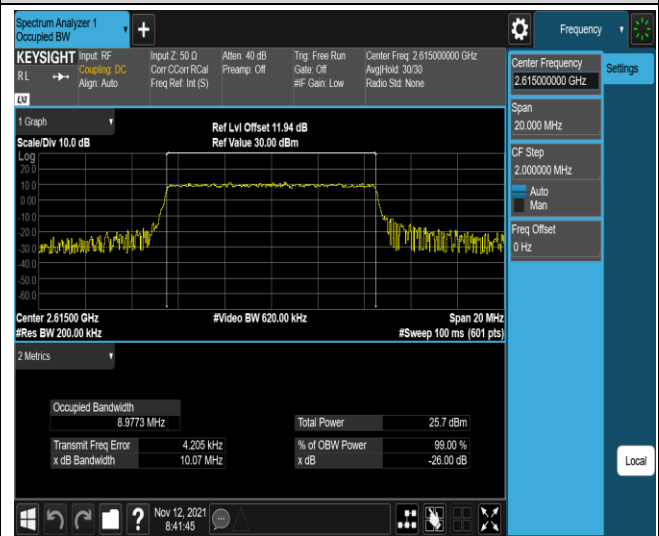

Band38-5MHz-16QAM-38225-25RB#0

Band38-10MHz-QPSK-37800-50RB#0

Band38-10MHz-QPSK-38000-50RB#0

Band38-10MHz-QPSK-38200-50RB#0

Band38-10MHz-16QAM-37800-50RB#0

Band38-10MHz-16QAM-38000-50RB#0

Band38-10MHz-16QAM-38200-50RB#0