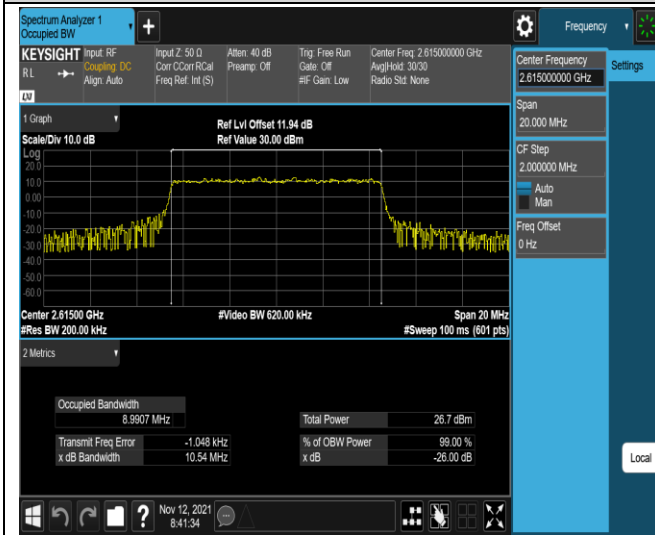

Band38-10MHz-QPSK-37800-50RB#0

Band38-10MHz-QPSK-38200-50RB#0