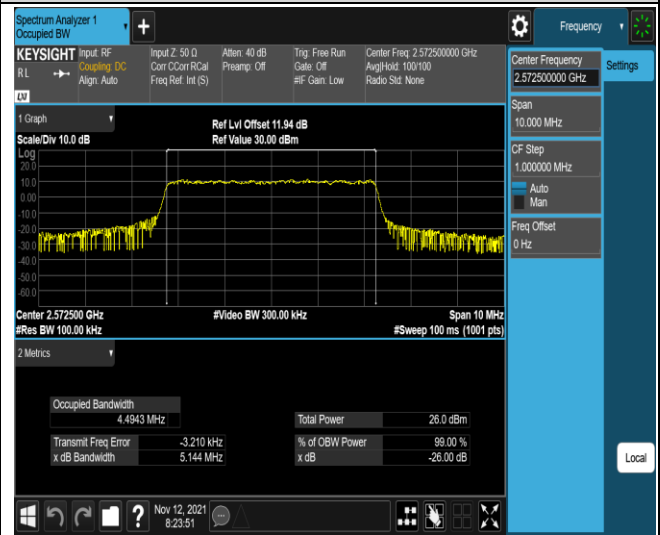

Band7-20MHz-16QAM-21100-100RB#0

Band7-20MHz-16QAM-21350-100RB#0

Band38-5MHz-QPSK-37775-25RB#0

Band38-5MHz-QPSK-38000-25RB#0

Band38-5MHz-QPSK-38225-25RB#0

Band38-5MHz-16QAM-37775-25RB#0

Band38-5MHz-16QAM-38000-25RB#0