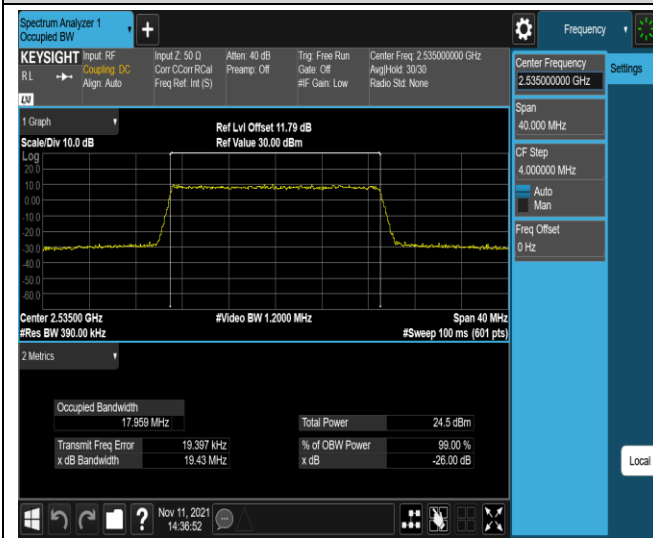

Band7-15MHz-16QAM-20825-75RB#0

Band7-15MHz-16QAM-21100-75RB#0

Band7-15MHz-16QAM-21375-75RB#0

Band7-20MHz-QPSK-20850-100RB#0

Band7-20MHz-QPSK-21100-100RB#0

Band7-20MHz-QPSK-21350-100RB#0

Band7-20MHz-16QAM-20850-100RB#0