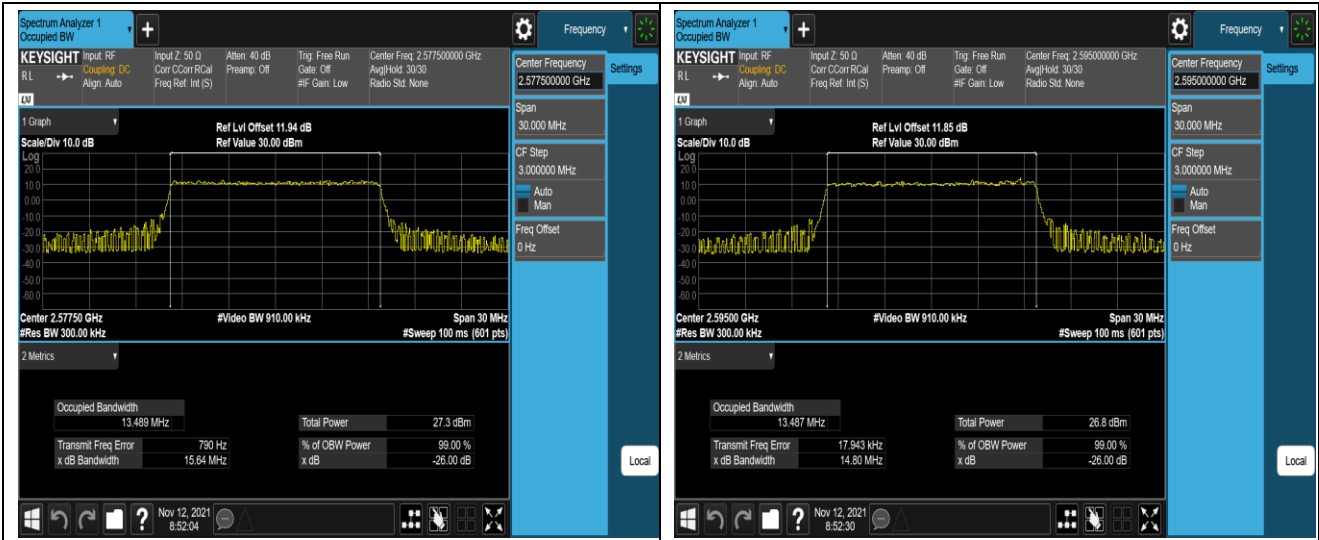

Band38-5MHz-16QAM-38225-25RB#0

Band38-10MHz-QPSK-37800-50RB#0

Band38-10MHz-QPSK-38000-50RB#0

Band38-10MHz-QPSK-38200-50RB#0

Band38-10MHz-16QAM-37800-50RB#0

Band38-10MHz-16QAM-38000-50RB#0

Band38-10MHz-16QAM-38200-50RB#0