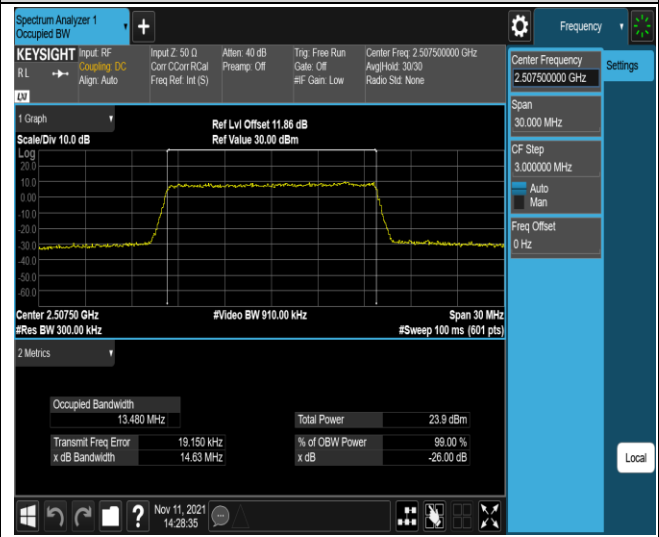

Band7-10MHz-QPSK-21400-50RB#0

Band7-10MHz-16QAM-20800-50RB#0

Band7-10MHz-16QAM-21100-50RB#0

Band7-10MHz-16QAM-21400-50RB#0

Band7-15MHz-QPSK-20825-75RB#0

Band7-15MHz-QPSK-21100-75RB#0

Band7-15MHz-QPSK-21375-75RB#0