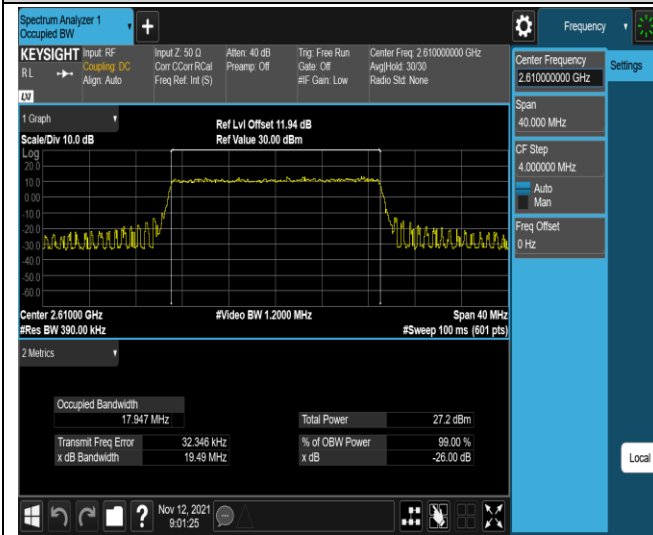

Band38-20MHz-QPSK-37850-100RB#0

Band38-20MHz-QPSK-38150-100RB#0