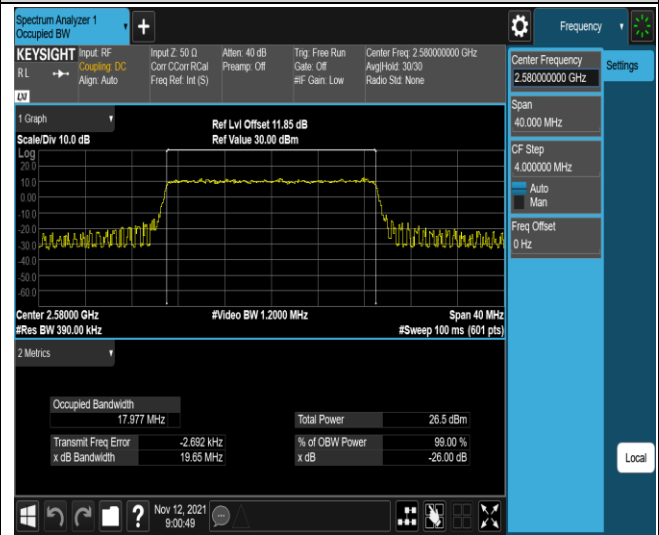

Band38-20MHz-QPSK-38000-100RB#0

Band38-20MHz-16QAM-37850-100RB#0