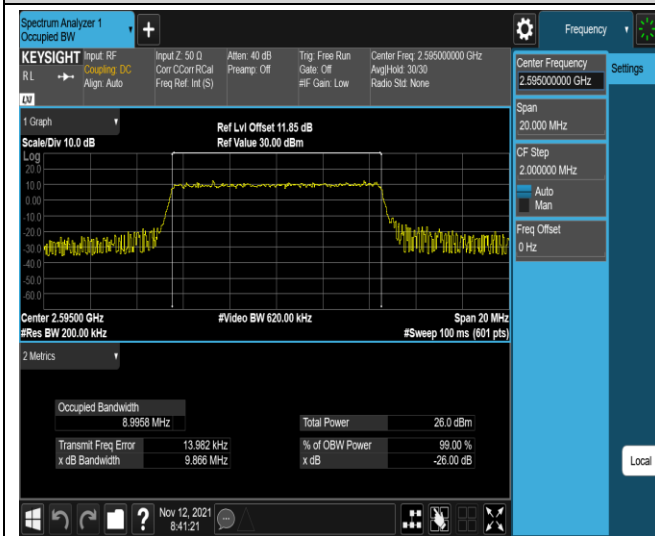

Band38-5MHz-16QAM-38225-25RB#0

Band38-10MHz-QPSK-37800-50RB#0

Band38-10MHz-QPSK-38000-50RB#0

Band38-10MHz-QPSK-38200-50RB#0

Band38-10MHz-16QAM-37800-50RB#0

Band38-10MHz-16QAM-38000-50RB#0

Band38-10MHz-16QAM-38200-50RB#0