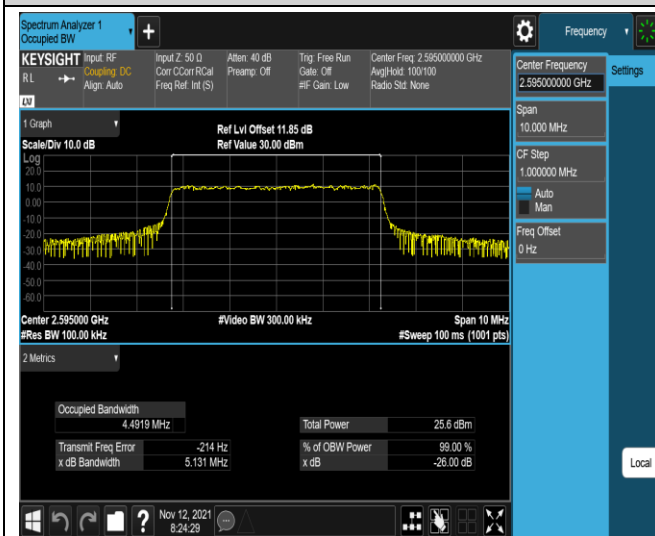

Band7-20MHz-16QAM-21100-100RB#0

Band7-20MHz-16QAM-21350-100RB#0

Band38-5MHz-QPSK-37775-25RB#0

Band38-5MHz-QPSK-38000-25RB#0

Band38-5MHz-QPSK-38225-25RB#0

Band38-5MHz-16QAM-37775-25RB#0

Band38-5MHz-16QAM-38000-25RB#0