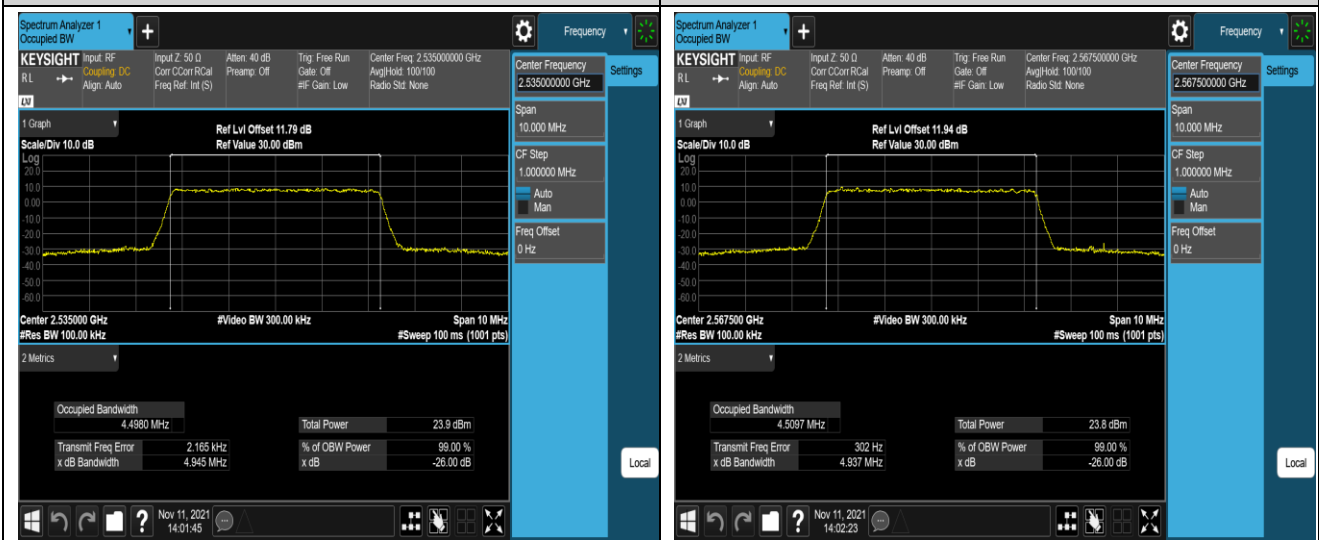

Band7-5MHz-QPSK-21425-25RB#0

Band7-5MHz-16QAM-20775-25RB#0

Band7-5MHz-16QAM-21100-25RB#0

Band7-5MHz-16QAM-21425-25RB#0