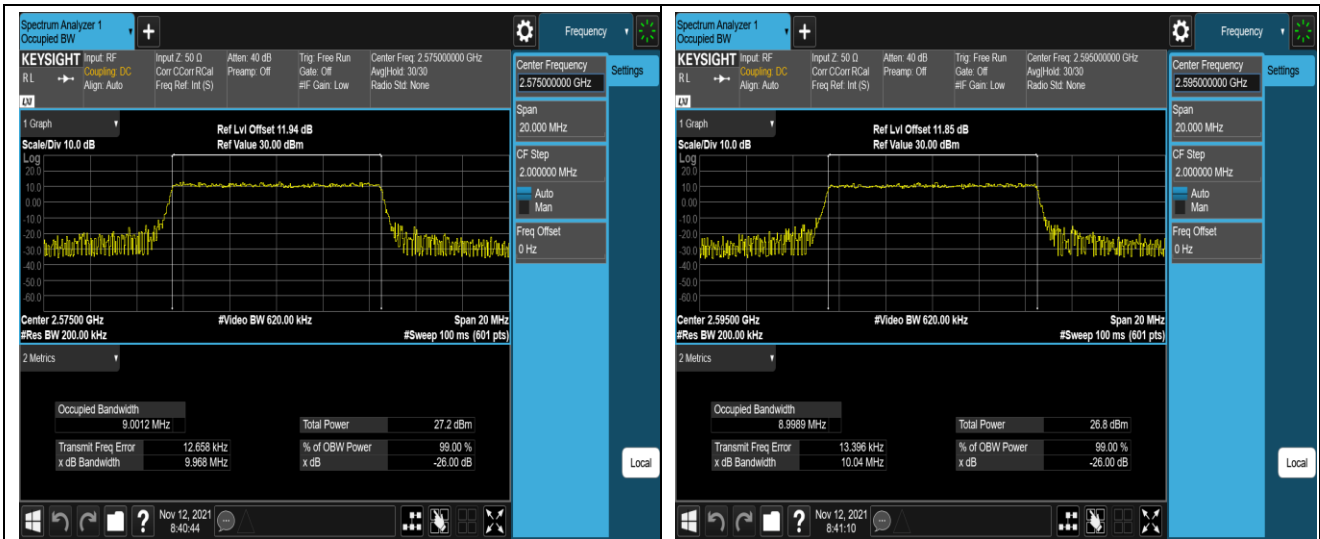

Band38-5MHz-16QAM-38000-25RB#0

Band38-5MHz-16QAM-38225-25RB#0

Band38-10MHz-QPSK-37800-50RB#0

Band38-10MHz-QPSK-38000-50RB#0