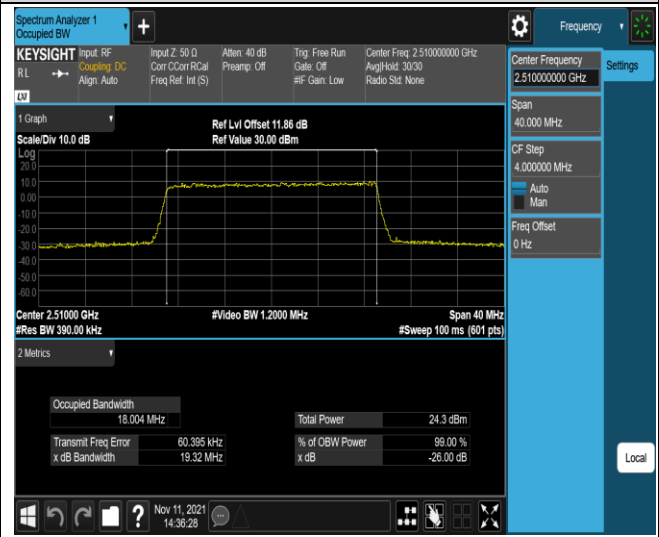

Band7-15MHz-16QAM-20825-75RB#0

Band7-15MHz-16QAM-21100-75RB#0

Band7-15MHz-16QAM-21375-75RB#0

Band7-20MHz-QPSK-20850-100RB#0

Band7-20MHz-QPSK-21100-100RB#0

Band7-20MHz-QPSK-21350-100RB#0

Band7-20MHz-16QAM-20850-100RB#0