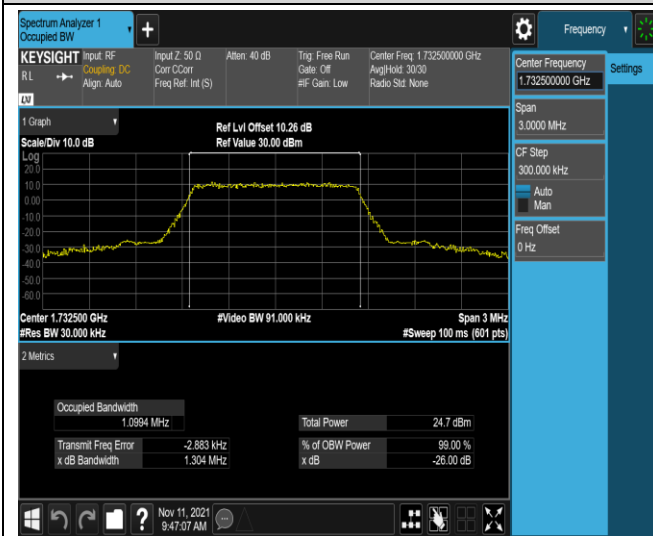

Band4-1.4MHz-QPSK-20393-6RB#0

Band4-1.4MHz-16QAM-20175-6RB#0