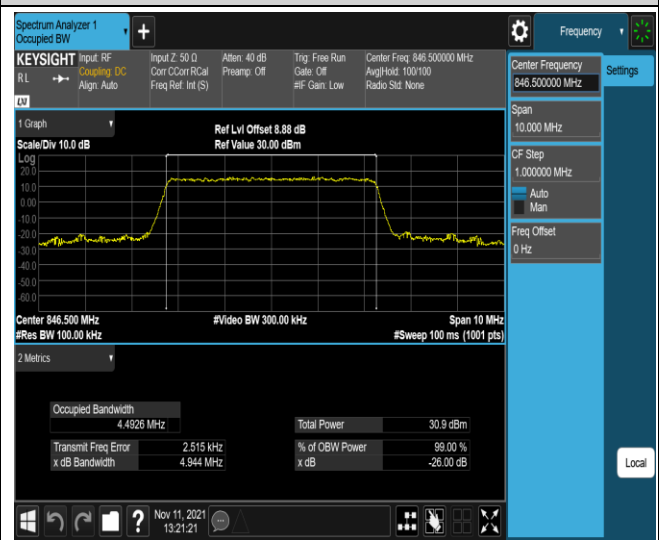

Band5-5MHz-16QAM-20425-25RB#0

Band5-5MHz-16QAM-20625-25RB#0