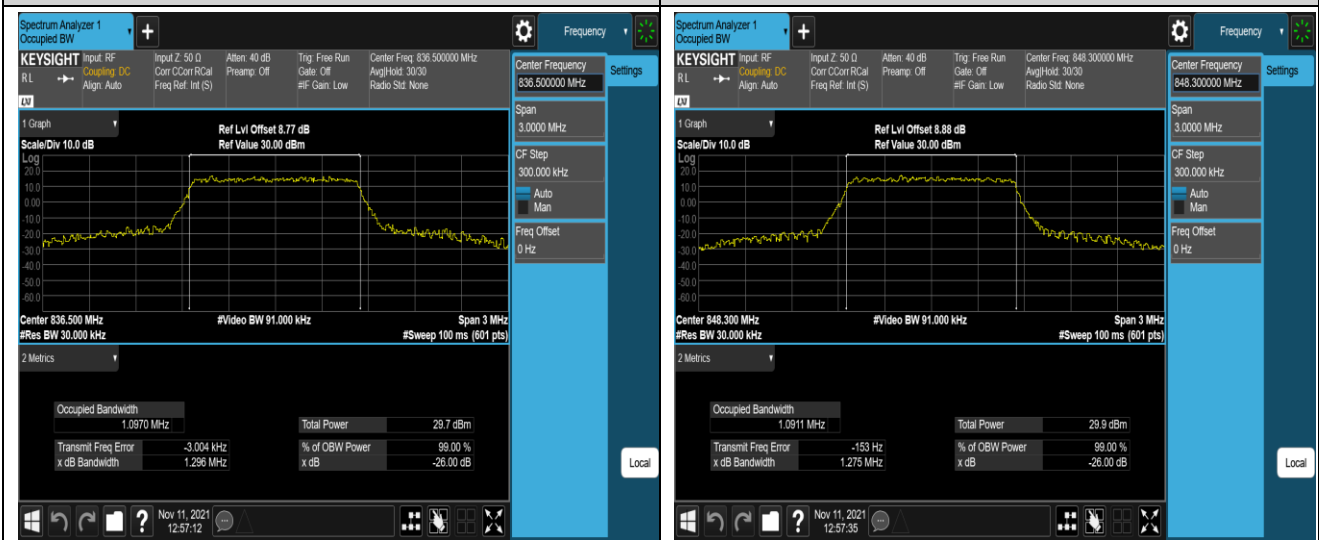

Band5-1.4MHz-QPSK-20643-6RB#0

Band5-1.4MHz-16QAM-20407-6RB#0

Band5-1.4MHz-16QAM-20525-6RB#0

Band5-1.4MHz-16QAM-20643-6RB#0