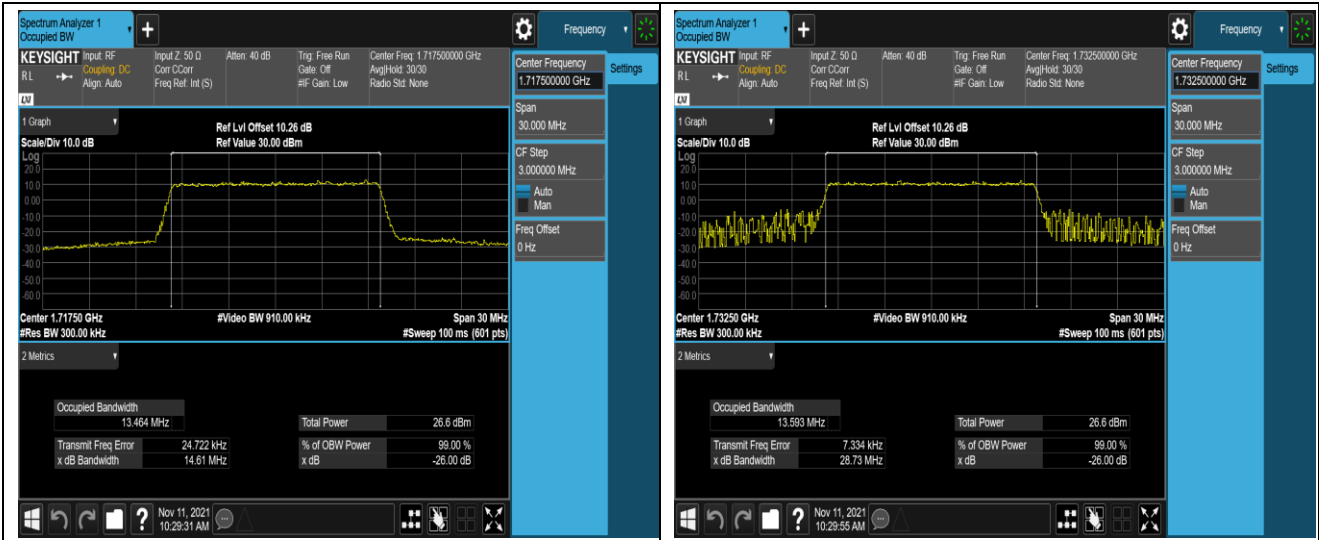

Band4-10MHz-16QAM-20175-50RB#0

Band4-10MHz-16QAM-20350-50RB#0