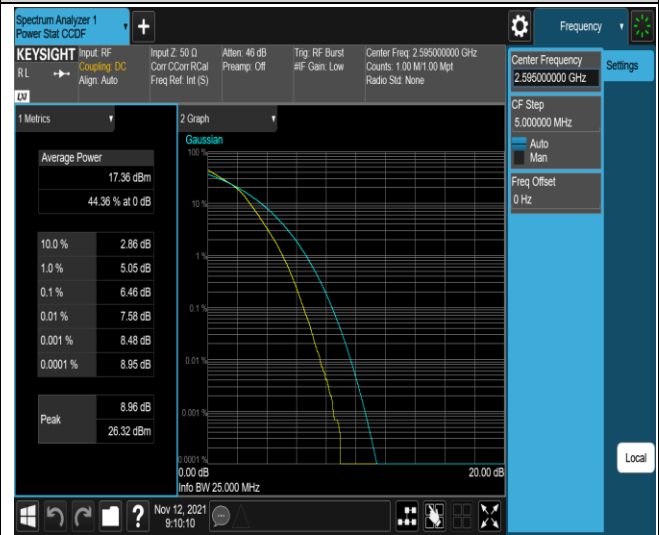

Remark: All bandwidth and all modulation had been tested, but only the worst case data displayed in this report.

Test Graphs

Band7-20MHz-QPSK-21100-100RB#0

Band7-20MHz-16QAM-21100-100RB#0

Band38-20MHz-QPSK-38000-100RB#0