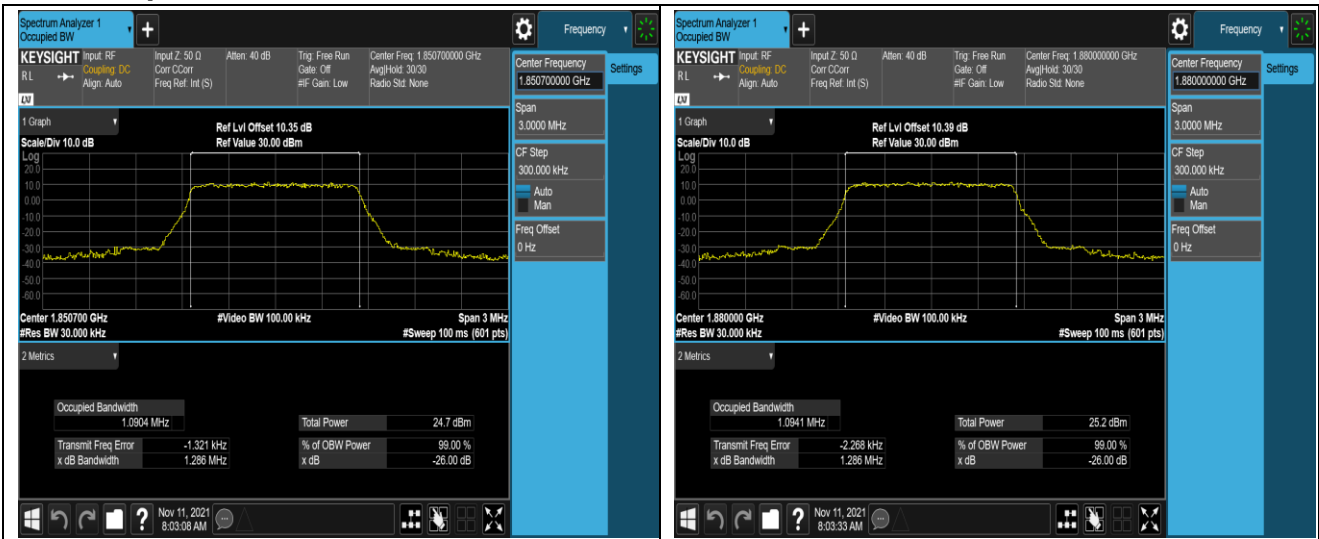

Test Graphs

Band2-1.4MHz-QPSK-18607-6RB#0

Band2-1.4MHz-QPSK-18900-6RB#0