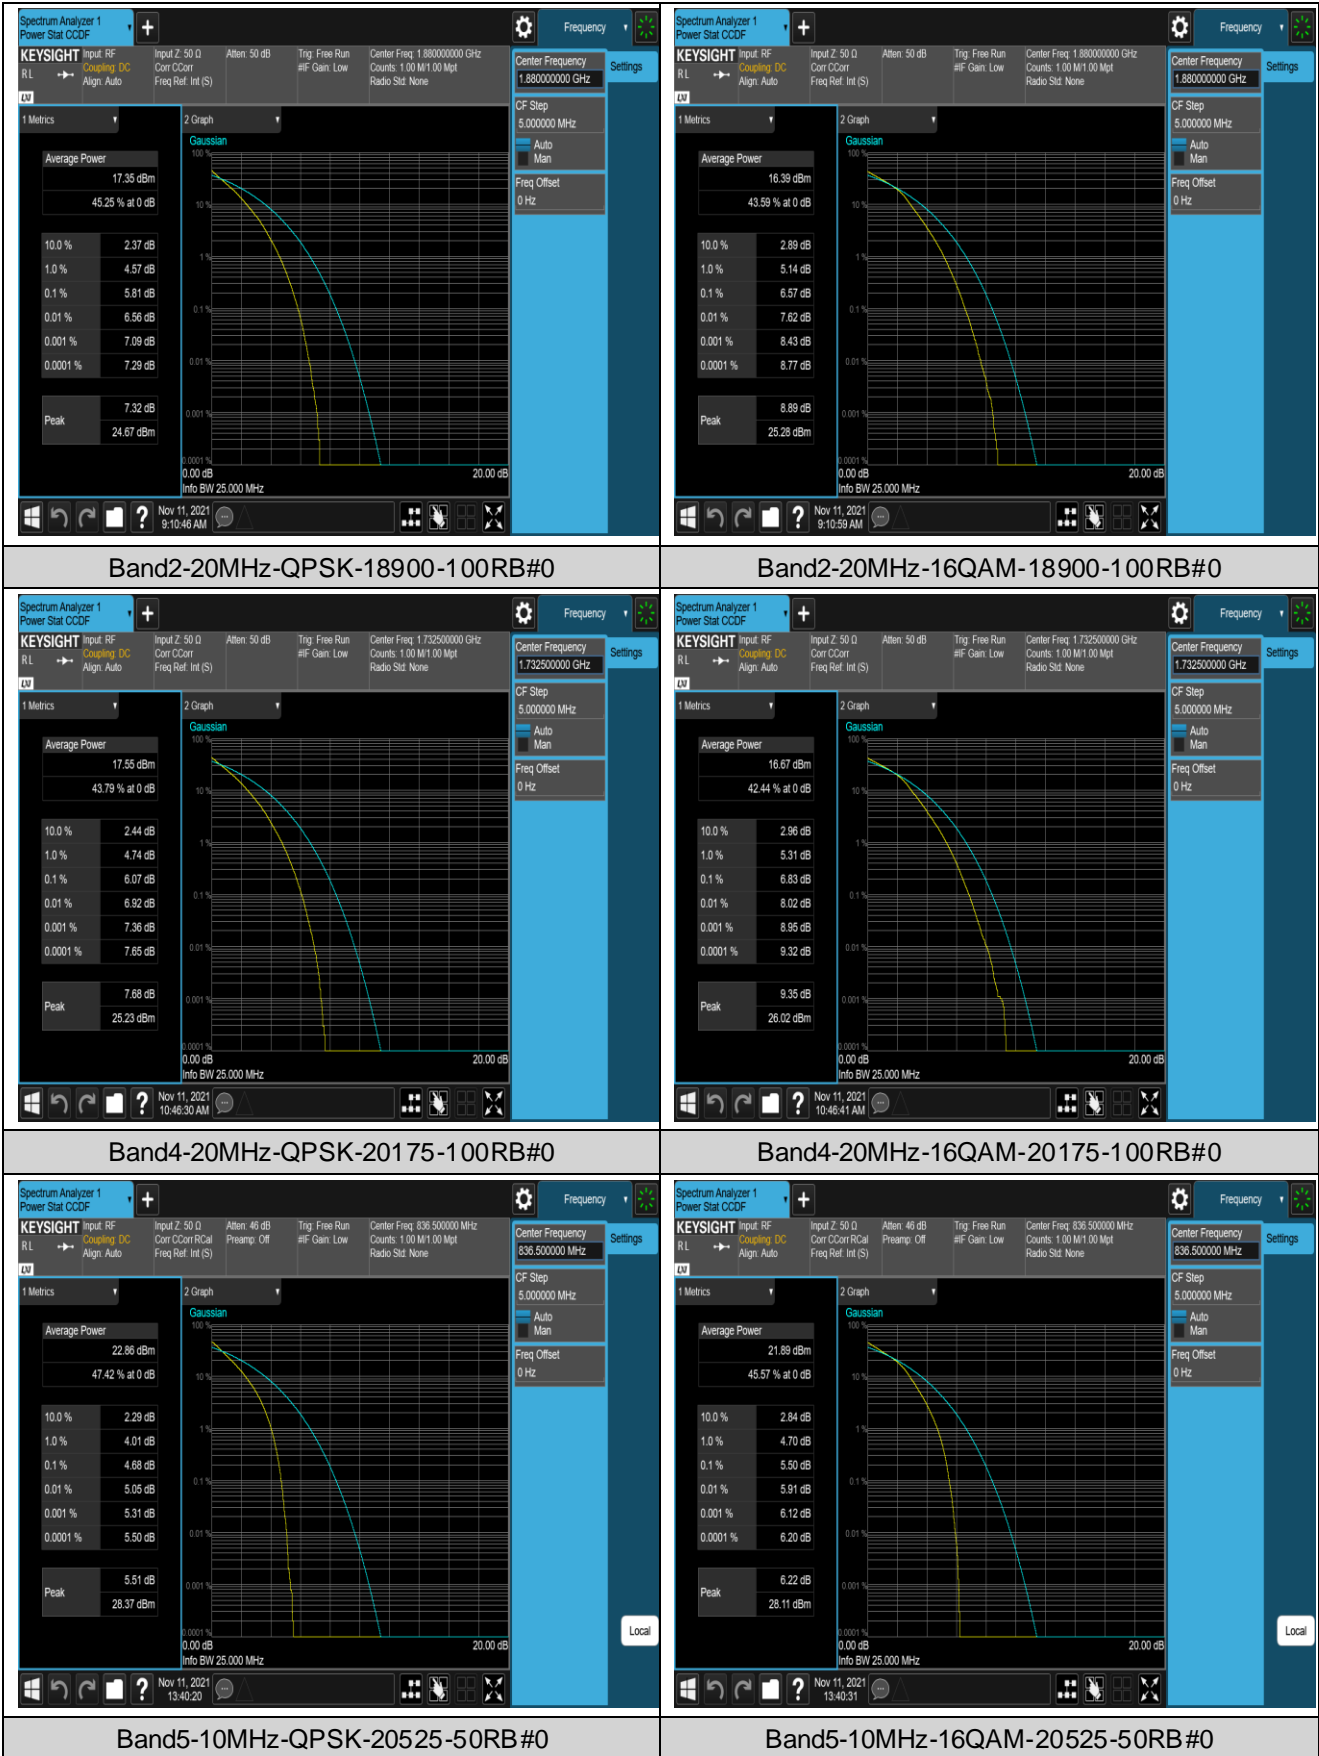

Test Graphs