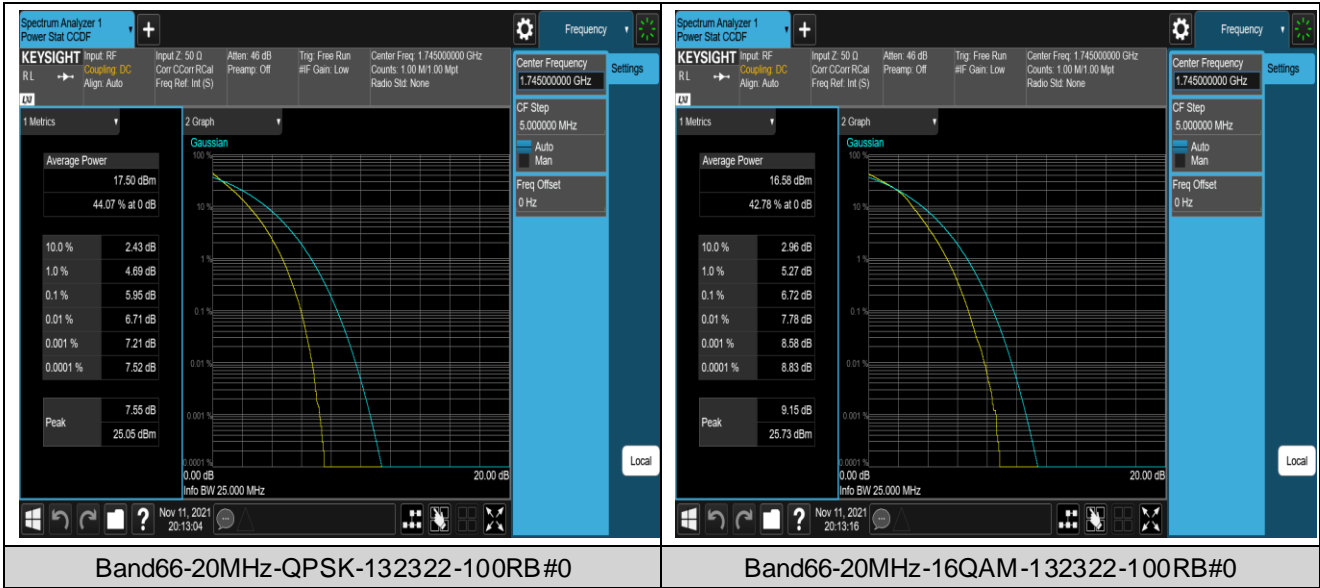

Band41-20MHz-QPSK-40640-100RB#0

Band41-20MHz-16QAM-40640-100RB#0