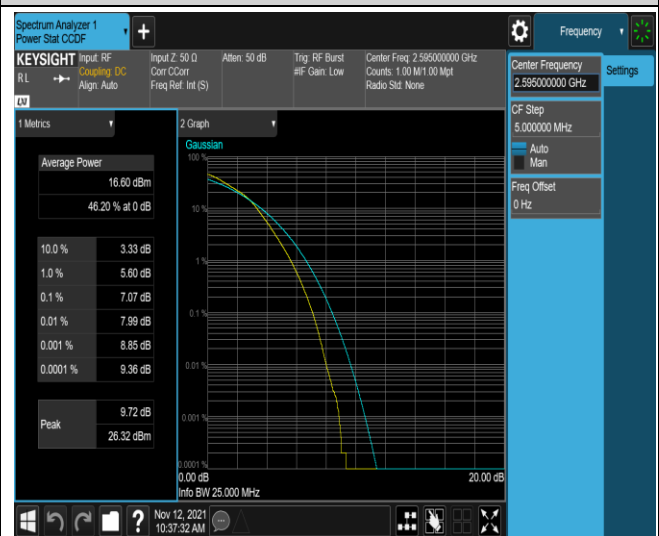

Band38-20MHz-16QAM-38000-100RB#0