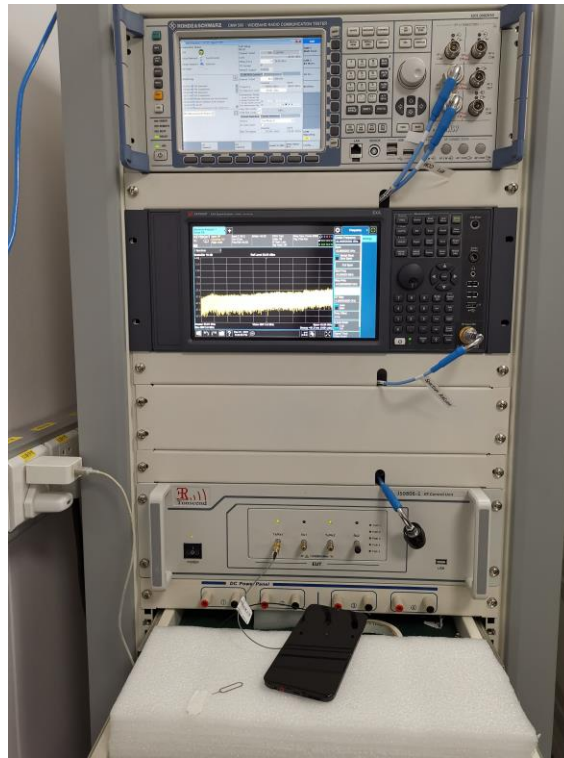

7 Test Setup Photo

Radiated Spurious Emission
Below 1GHz

Above 1GHz

Conducted Measurement

8 EUT Constructional Details

Reference to the test report No. JYTSZB-R12-2102441.

-----End of report-----