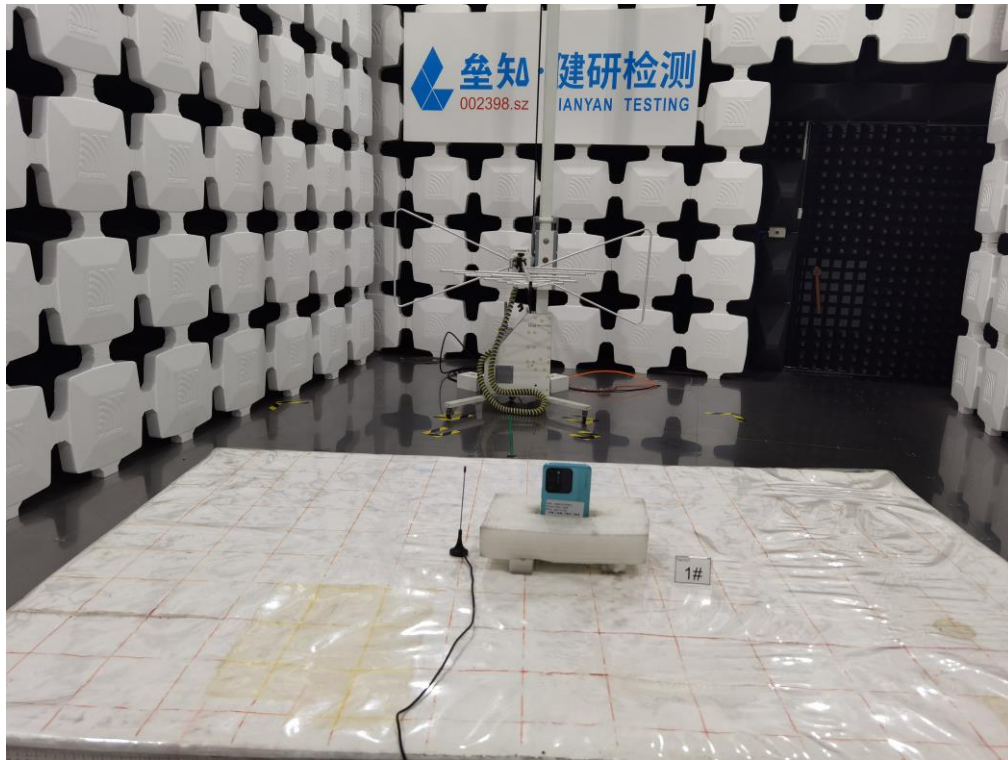

7 Test Setup Photo

Radiated Spurious Emission
Below 1GHz

Above 1GHz

Conducted Measurement

8 EUT Constructional Details

Reference to the test report No. JYTSZB-R12-2102441.

-----End of report-----