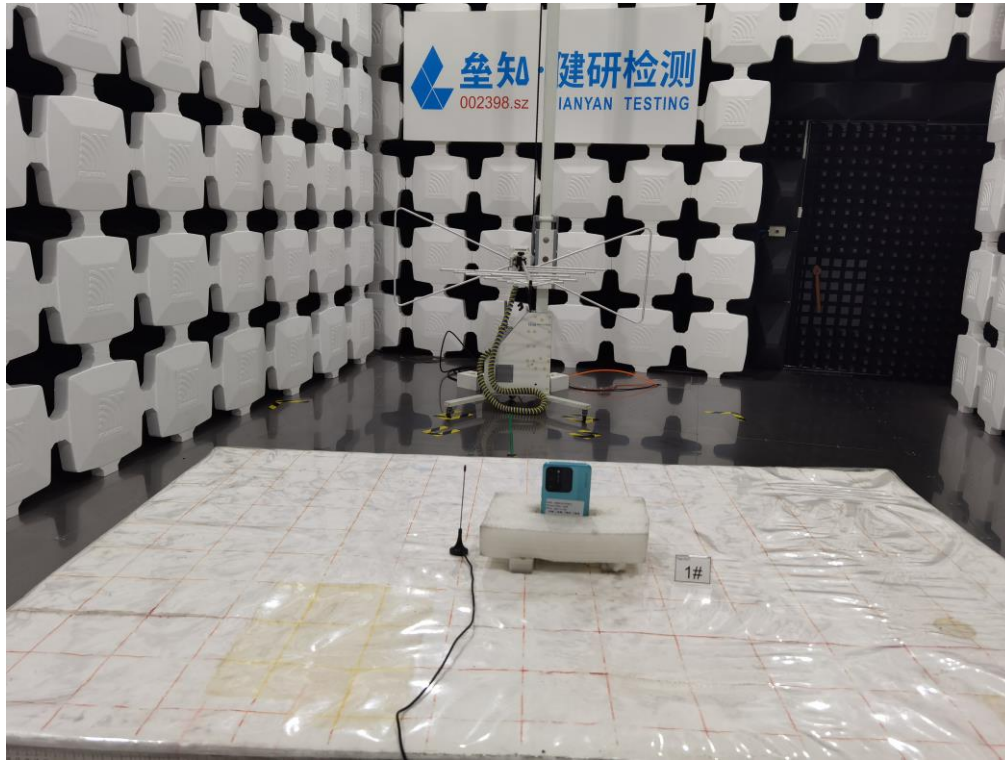

7 Test Setup Photo

Radiated Spurious Emission
Below 1GHz

Above 1GHz

Conducted Measurement

8 EUT Constructional Details

Reference to the test report No.:JYTSZB-R12-2102441.

-----End of report-----