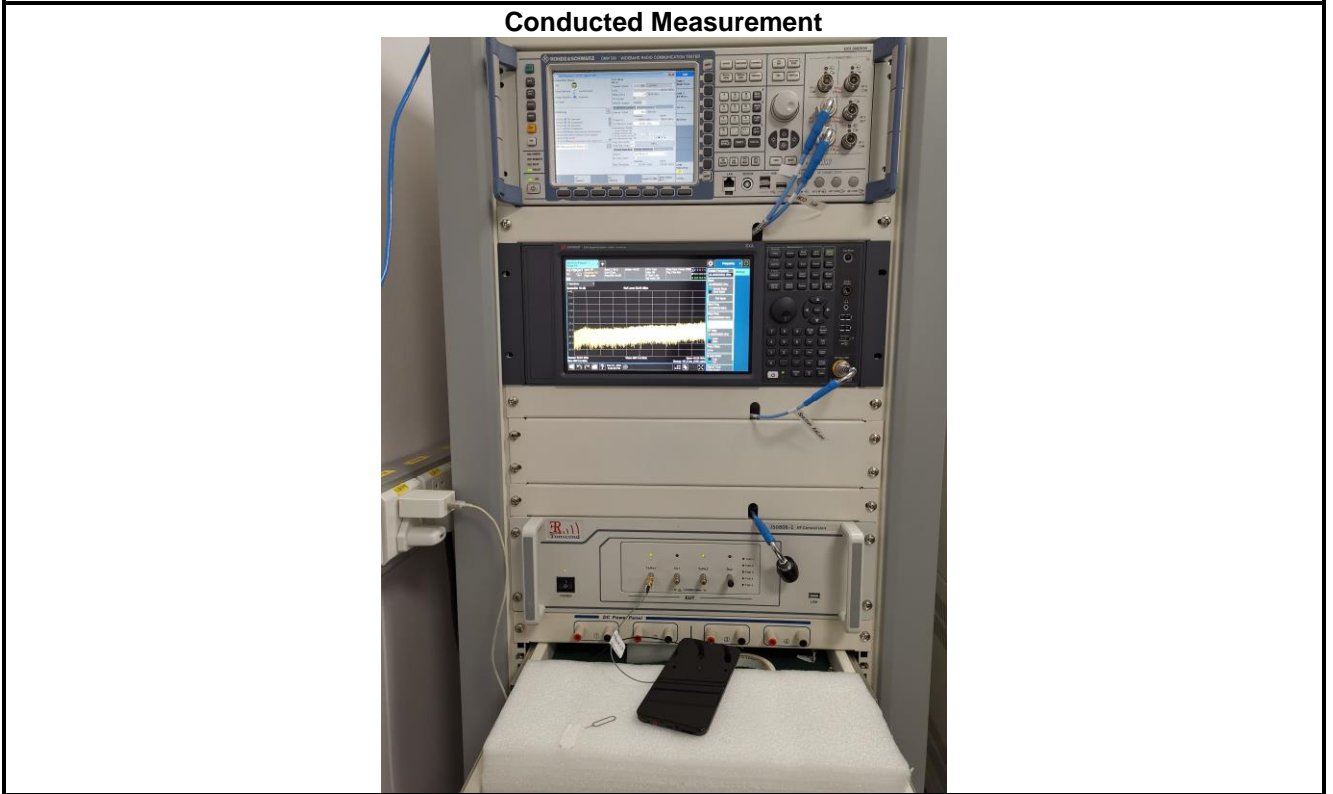

7 Test Setup Photo

Radiated Spurious Emission
Below 1GHz

Above 1GHz

Conducted Measurement

8 EUT Constructional Details

Reference to the test report No.:JYTSZB-R12-2102441.

-----End of report-----