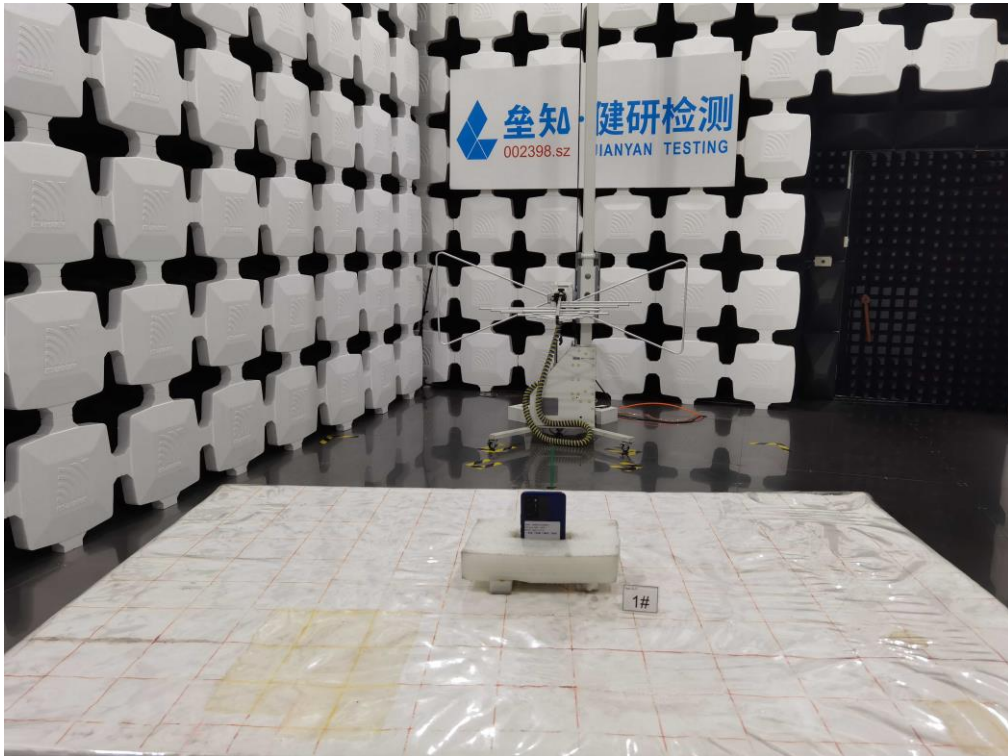

7 Test Setup Photo

Radiated Spurious Emission
Below 1GHz

Above 1GHz

Conducted Emission**8 EUT Constructional Details**

Reference to the test report No.: JYTSZB-R12-2102560.

-----End of report-----