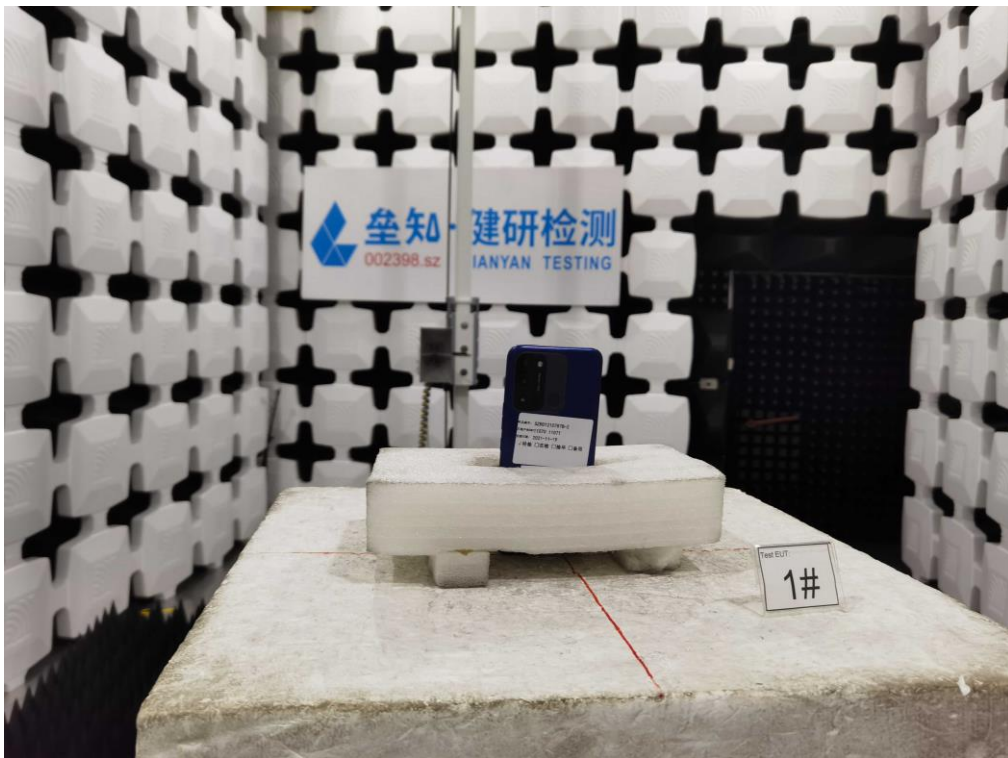

7 Test Setup Photo

Radiated Spurious Emission
Below 1GHz

Above 1GHz

Conducted Emission**8 EUT Constructional Details**

Reference to the test report No.: JYTSZB-R12-2102560.

-----End of report-----