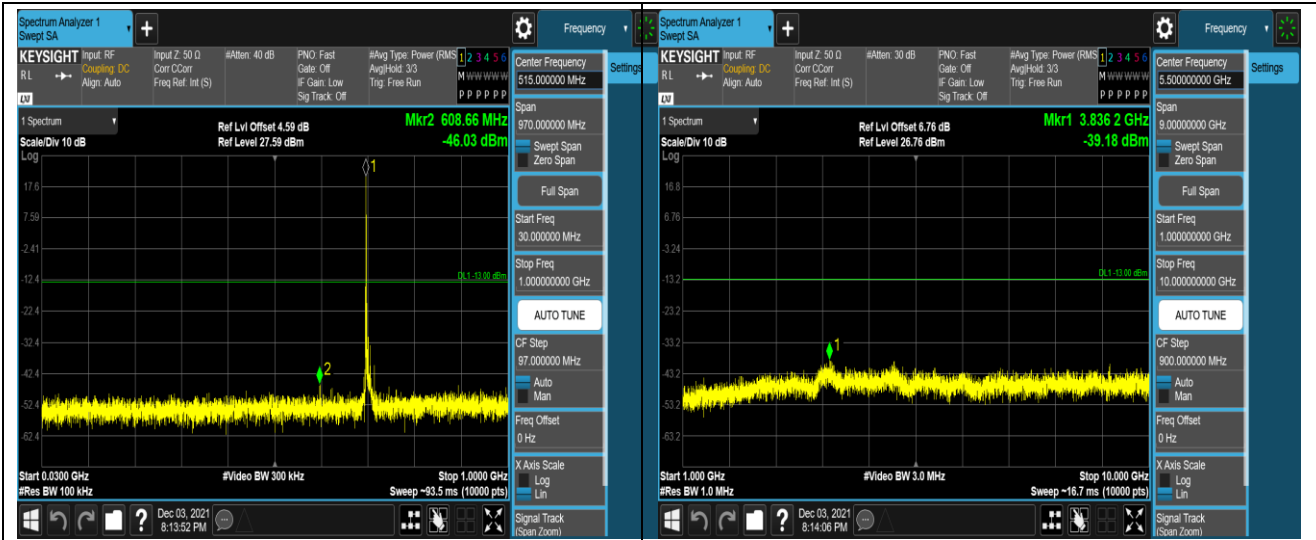

Band17-5MHz-16QAM-23790-1RB#0-Range2:1000~10000MHz

Band17-5MHz-16QAM-23825-1RB#0-Range1:30~1000MHz

Band17-5MHz-16QAM-23825-1RB#0-Range2:1000~10000MHz

Band17-10MHz-16QAM-23780-1RB#0-Range1:30
~1000MHz

Band17-10MHz-16QAM-23780-1RB#0-Range2:1000~
10000MHz