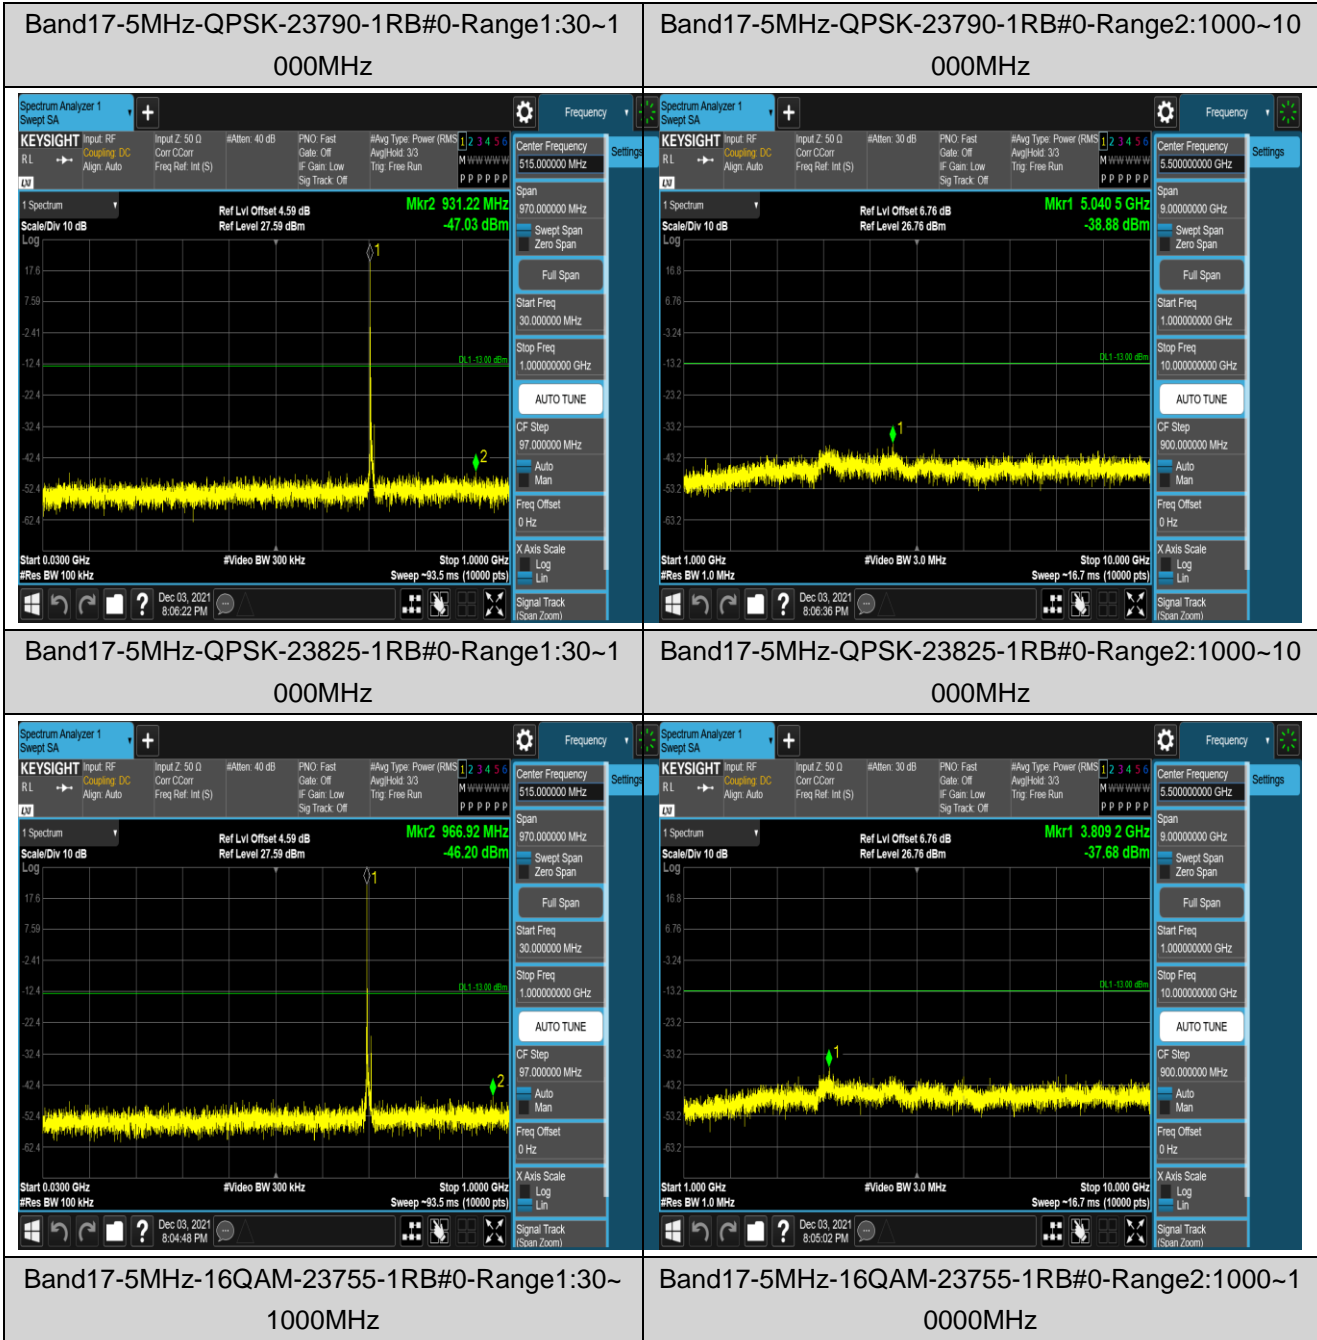

Band7-20MHz-16QAM-21350-1RB#0-Range1:30~1000MHz

Band7-20MHz-16QAM-21350-1RB#0-Range2:1000~7000MHz

Band17-5MHz-QPSK-23755-1RB#0-Range1:30~1000MHz

Band17-5MHz-QPSK-23755-1RB#0-Range2:1000~10000MHz

Band17-5MHz-16QAM-23790-1RB#0-Range1:30~1000MHz

Band17-5MHz-16QAM-23790-1RB#0-Range2:1000~10000MHz

Band17-5MHz-16QAM-23825-1RB#0-Range1:30~1000MHz

Band17-5MHz-16QAM-23825-1RB#0-Range2:1000~10000MHz

Band17-10MHz-16QAM-23780-1RB#0-Range1:30
~1000MHz

Band17-10MHz-16QAM-23780-1RB#0-Range2:1000~
10000MHz