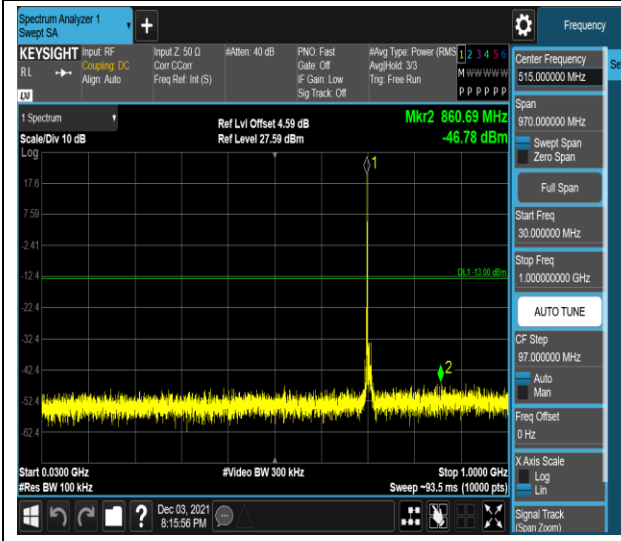

Band17-10MHz-16QAM-23790-1RB#0-Range1:30
~1000MHz