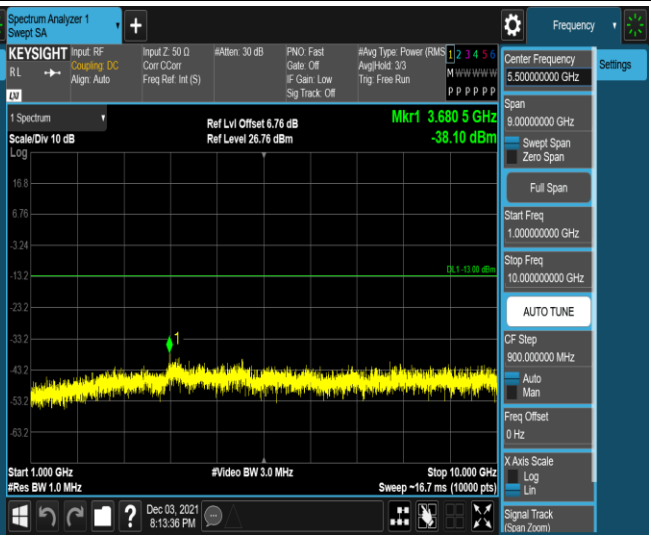

Band7-20MHz-16QAM-21350-1RB#0-Range1:30~1000MHz

Band7-20MHz-16QAM-21350-1RB#0-Range2:1000~7000MHz

Band17-5MHz-QPSK-23755-1RB#0-Range1:30~1000MHz

Band17-5MHz-QPSK-23755-1RB#0-Range2:1000~10000MHz

Band17-5MHz-16QAM-23790-1RB#0-Range1:30~1000MHz

Band17-5MHz-16QAM-23790-1RB#0-Range2:1000~10000MHz

Band17-5MHz-16QAM-23825-1RB#0-Range1:30~1000MHz

Band17-5MHz-16QAM-23825-1RB#0-Range2:1000~10000MHz

Band17-10MHz-16QAM-23780-1RB#0-Range1:30
~1000MHz

Band17-10MHz-16QAM-23780-1RB#0-Range2:1000~
10000MHz