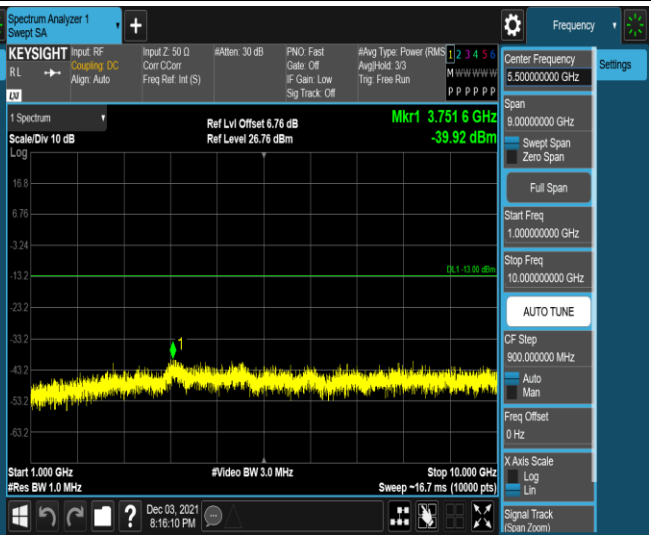

Band17-10MHz-16QAM-23790-1RB#0-Range2:1000~
10000MHz