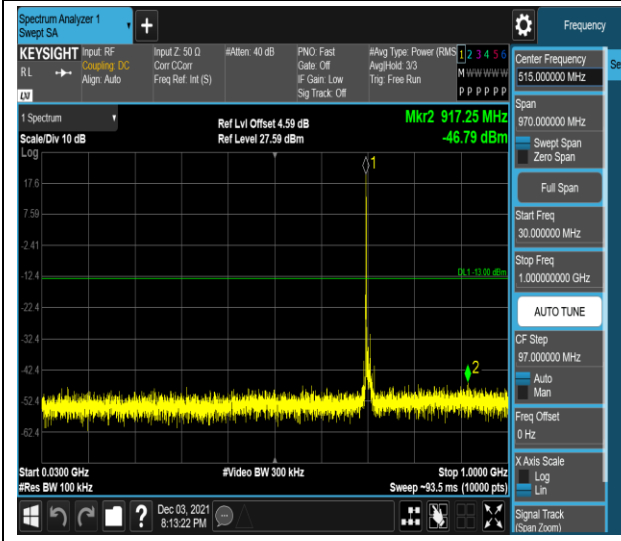

Band7-20MHz-16QAM-21350-1RB#0-Range1:30~1000MHz

Band7-20MHz-16QAM-21350-1RB#0-Range2:1000~7000MHz

Band17-5MHz-QPSK-23755-1RB#0-Range1:30~1000MHz

Band17-5MHz-QPSK-23755-1RB#0-Range2:1000~10000MHz

Band17-5MHz-16QAM-23790-1RB#0-Range1:30~1000MHz

Band17-5MHz-16QAM-23790-1RB#0-Range2:1000~10000MHz

Band17-5MHz-16QAM-23825-1RB#0-Range1:30~1000MHz

Band17-5MHz-16QAM-23825-1RB#0-Range2:1000~10000MHz

Band17-10MHz-16QAM-23780-1RB#0-Range1:30
~1000MHz

Band17-10MHz-16QAM-23780-1RB#0-Range2:1000~
10000MHz