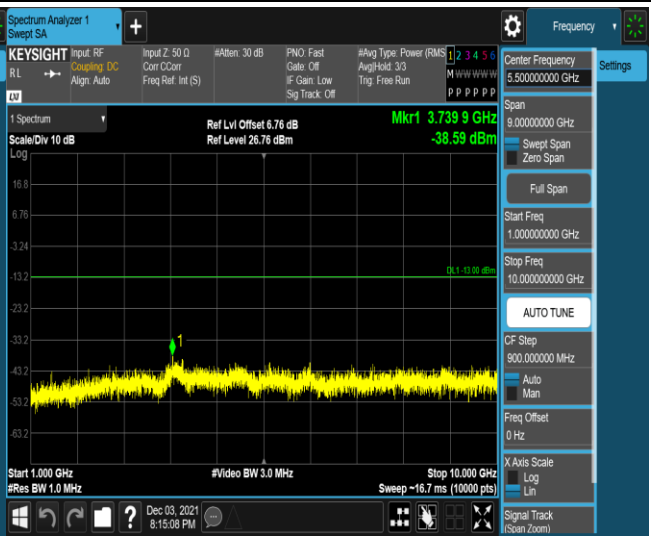

Band17-5MHz-16QAM-23790-1RB#0-Range2:1000~10000MHz

Band17-5MHz-16QAM-23825-1RB#0-Range1:30~1000MHz

Band17-5MHz-16QAM-23825-1RB#0-Range2:1000~10000MHz

Band17-10MHz-16QAM-23780-1RB#0-Range1:30
~1000MHz

Band17-10MHz-16QAM-23780-1RB#0-Range2:1000~
10000MHz