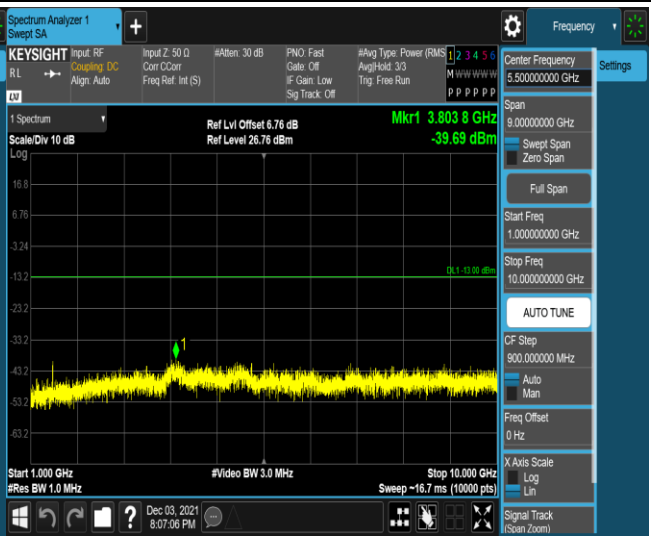

Band7-20MHz-16QAM-21350-1RB#0-Range1:30~1000MHz

Band7-20MHz-16QAM-21350-1RB#0-Range2:1000~7000MHz

Band17-5MHz-QPSK-23755-1RB#0-Range1:30~1000MHz

Band17-5MHz-QPSK-23755-1RB#0-Range2:1000~10000MHz

Band17-5MHz-16QAM-23790-1RB#0-Range1:30~1000MHz

Band17-5MHz-16QAM-23790-1RB#0-Range2:1000~10000MHz

Band17-5MHz-16QAM-23825-1RB#0-Range1:30~1000MHz

Band17-5MHz-16QAM-23825-1RB#0-Range2:1000~10000MHz

Band17-10MHz-16QAM-23780-1RB#0-Range1:30
~1000MHz

Band17-10MHz-16QAM-23780-1RB#0-Range2:1000~
10000MHz