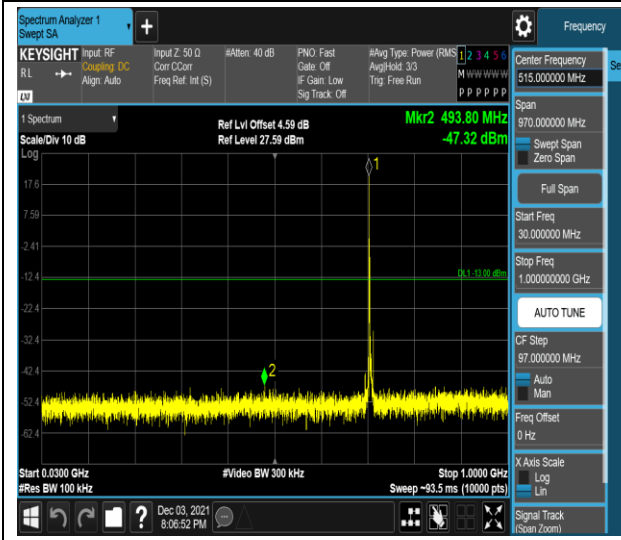

Band7-20MHz-16QAM-21350-1RB#0-Range1:30~1000MHz

Band7-20MHz-16QAM-21350-1RB#0-Range2:1000~7000MHz

Band17-5MHz-QPSK-23755-1RB#0-Range1:30~1000MHz

Band17-5MHz-QPSK-23755-1RB#0-Range2:1000~10000MHz

Band17-5MHz-16QAM-23790-1RB#0-Range1:30~1000MHz

Band17-5MHz-16QAM-23790-1RB#0-Range2:1000~10000MHz

Band17-5MHz-16QAM-23825-1RB#0-Range1:30~1000MHz

Band17-5MHz-16QAM-23825-1RB#0-Range2:1000~10000MHz

Band17-10MHz-16QAM-23780-1RB#0-Range1:30
~1000MHz

Band17-10MHz-16QAM-23780-1RB#0-Range2:1000~
10000MHz