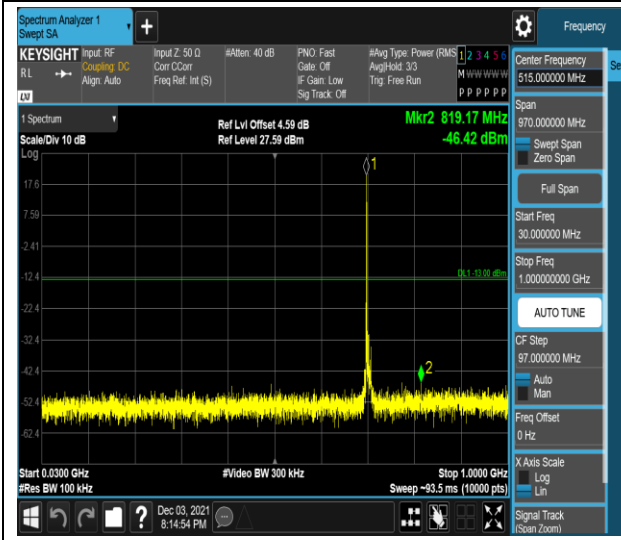

Band17-5MHz-16QAM-23790-1RB#0-Range2:1000~10000MHz

Band17-5MHz-16QAM-23825-1RB#0-Range1:30~1000MHz

Band17-5MHz-16QAM-23825-1RB#0-Range2:1000~10000MHz

Band17-10MHz-16QAM-23780-1RB#0-Range1:30
~1000MHz

Band17-10MHz-16QAM-23780-1RB#0-Range2:1000~
10000MHz