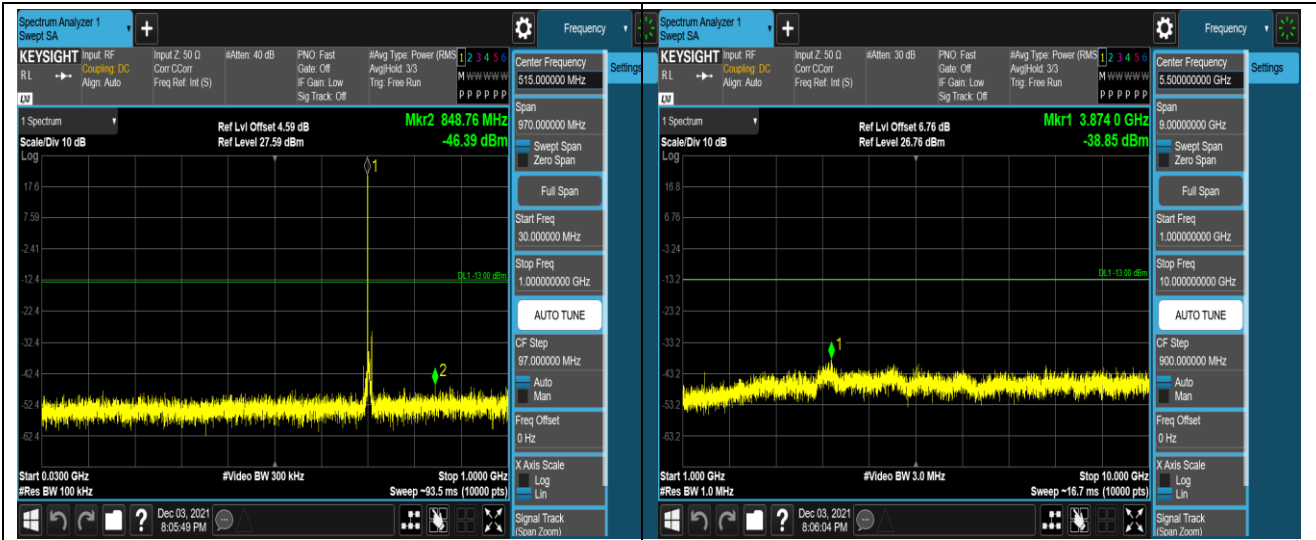

Band7-20MHz-16QAM-21350-1RB#0-Range1:30~1000MHz

Band7-20MHz-16QAM-21350-1RB#0-Range2:1000~7000MHz

Band17-5MHz-QPSK-23755-1RB#0-Range1:30~1000MHz

Band17-5MHz-QPSK-23755-1RB#0-Range2:1000~10000MHz

Band17-5MHz-16QAM-23790-1RB#0-Range1:30~1000MHz

Band17-5MHz-16QAM-23790-1RB#0-Range2:1000~10000MHz

Band17-5MHz-16QAM-23825-1RB#0-Range1:30~1000MHz

Band17-5MHz-16QAM-23825-1RB#0-Range2:1000~10000MHz

Band17-10MHz-16QAM-23780-1RB#0-Range1:30
~1000MHz

Band17-10MHz-16QAM-23780-1RB#0-Range2:1000~
10000MHz