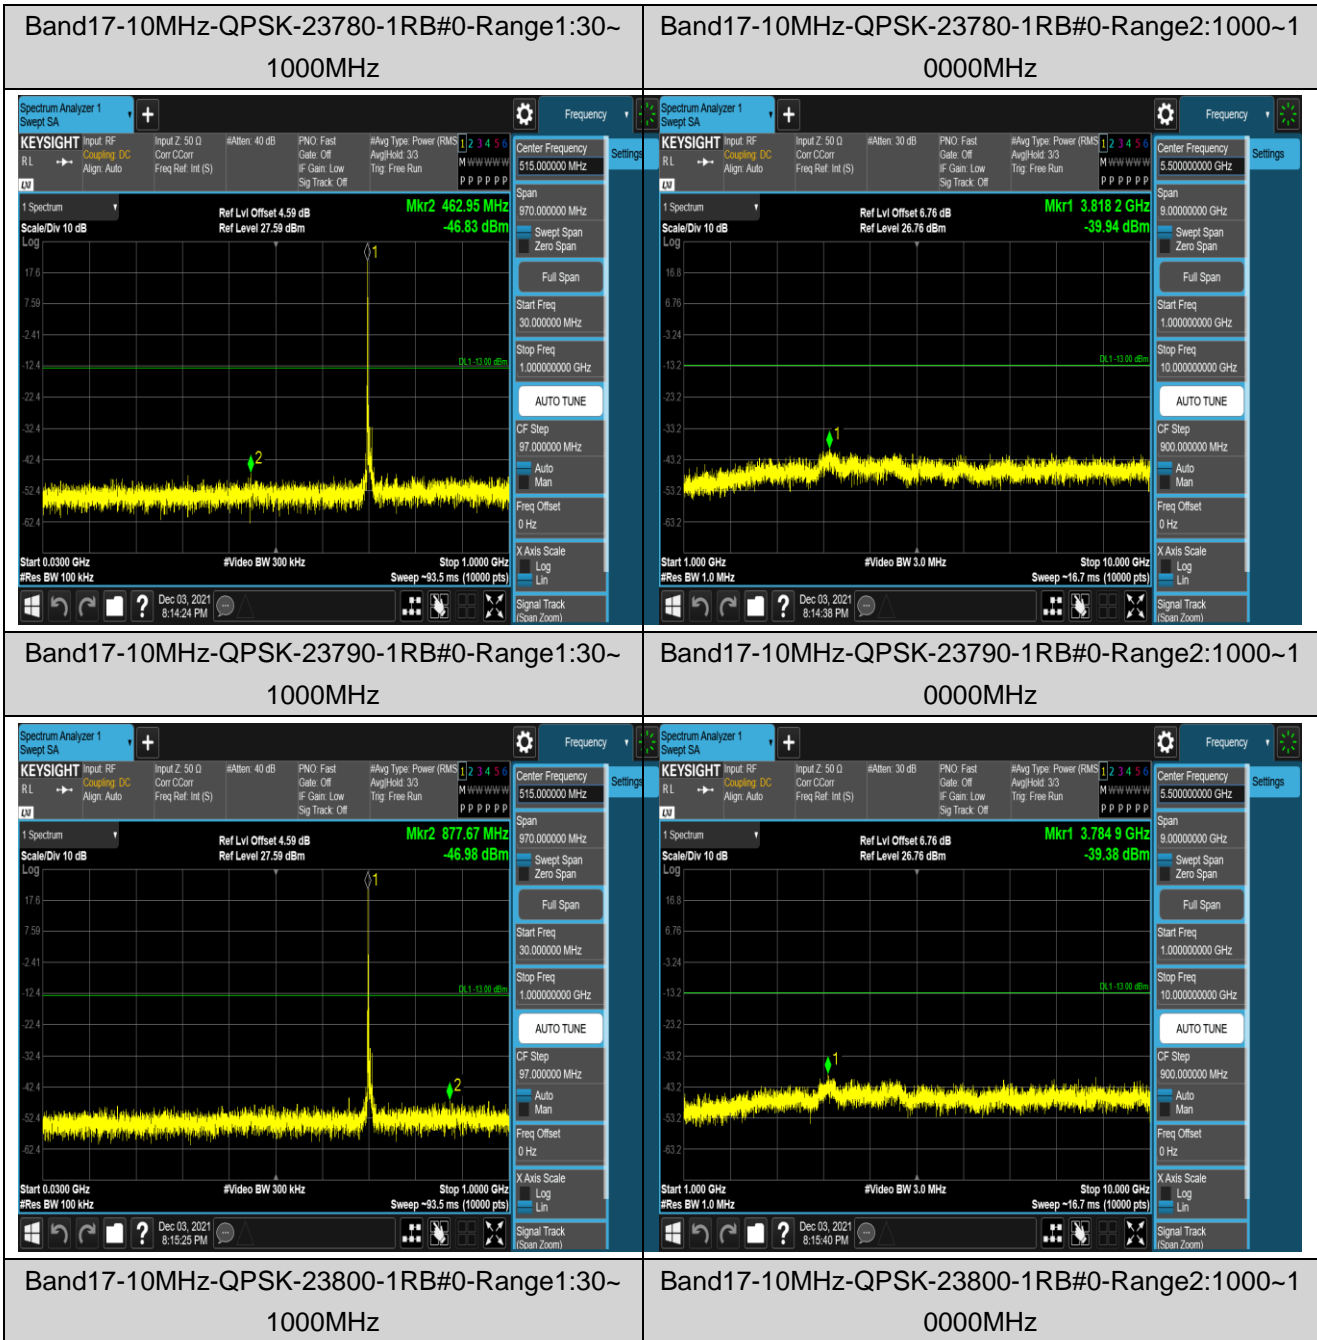

Band7-20MHz-16QAM-21350-1RB#0-Range1:30~1000MHz

Band7-20MHz-16QAM-21350-1RB#0-Range2:1000~7000MHz

Band17-5MHz-QPSK-23755-1RB#0-Range1:30~1000MHz

Band17-5MHz-QPSK-23755-1RB#0-Range2:1000~10000MHz

Band17-5MHz-16QAM-23790-1RB#0-Range1:30~1000MHz

Band17-5MHz-16QAM-23790-1RB#0-Range2:1000~10000MHz

Band17-5MHz-16QAM-23825-1RB#0-Range1:30~1000MHz

Band17-5MHz-16QAM-23825-1RB#0-Range2:1000~10000MHz

Band17-10MHz-16QAM-23780-1RB#0-Range1:30
~1000MHz

Band17-10MHz-16QAM-23780-1RB#0-Range2:1000~
10000MHz