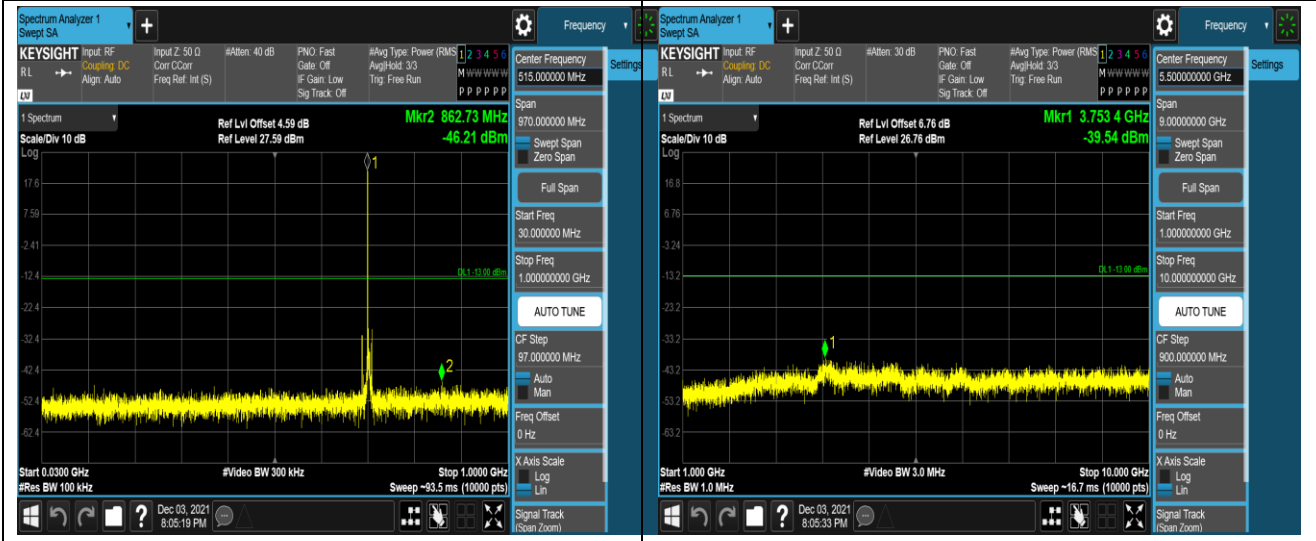

Band7-20MHz-16QAM-21350-1RB#0-Range1:30~1000MHz

Band7-20MHz-16QAM-21350-1RB#0-Range2:1000~7000MHz

Band17-5MHz-QPSK-23755-1RB#0-Range1:30~1000MHz

Band17-5MHz-QPSK-23755-1RB#0-Range2:1000~10000MHz

Band17-5MHz-16QAM-23790-1RB#0-Range1:30~1000MHz

Band17-5MHz-16QAM-23790-1RB#0-Range2:1000~10000MHz

Band17-5MHz-16QAM-23825-1RB#0-Range1:30~1000MHz

Band17-5MHz-16QAM-23825-1RB#0-Range2:1000~10000MHz

Band17-10MHz-16QAM-23780-1RB#0-Range1:30
~1000MHz

Band17-10MHz-16QAM-23780-1RB#0-Range2:1000~
10000MHz